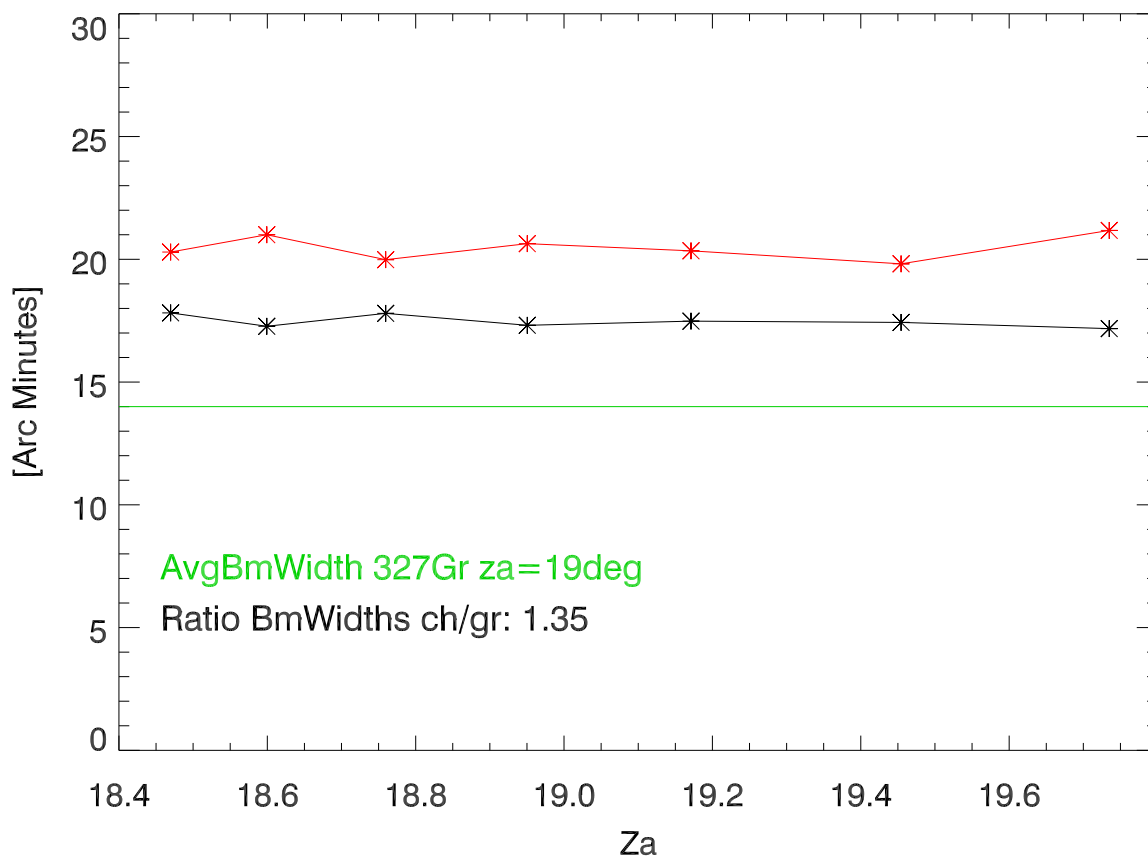

18mar19: ch 327 feed. Pointing offset by pattern

Beam width (fwhm)

18mar19: ch 327 feed. SrcDeflection/Tsys

SEFD (Tsys/Gain)