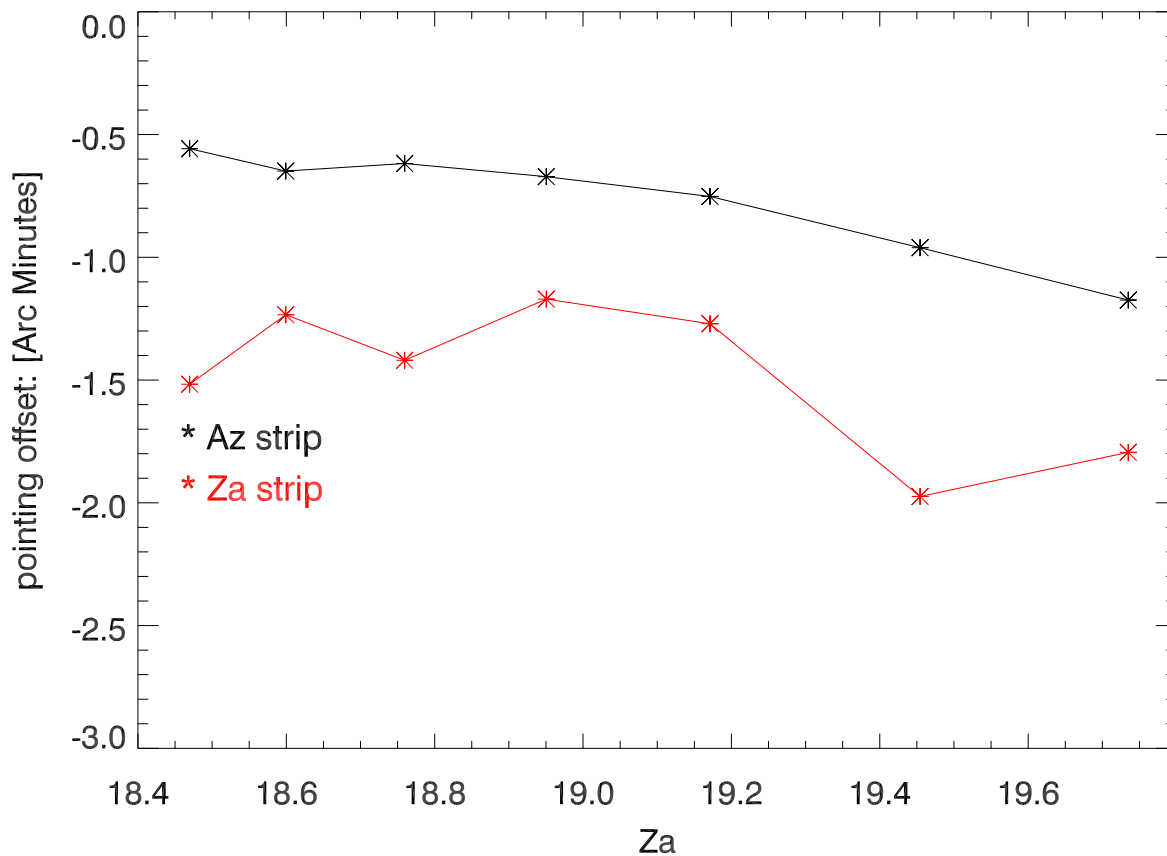

18mar19: ch 327 feed. Pointing offset by pattern

Beam width (fwhm)

18mar19: ch 327 feed. SrcDeflection/Tsys

SEFD (Tsys/Gain)