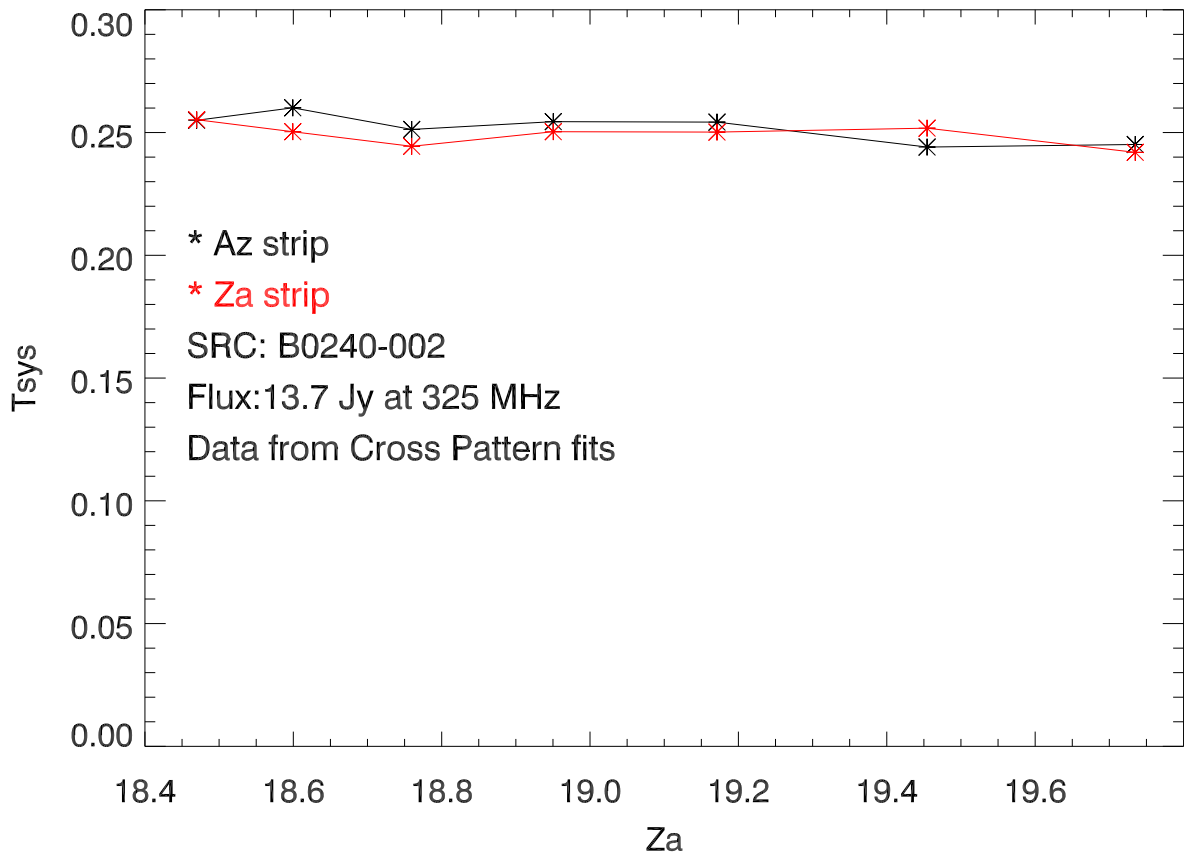

18mar19: ch 327 feed. Pointing offset by pattern

Beam width (fwhm)

18mar19: ch 327 feed. SrcDeflection/Tsys

SEFD (Tsys/Gain)