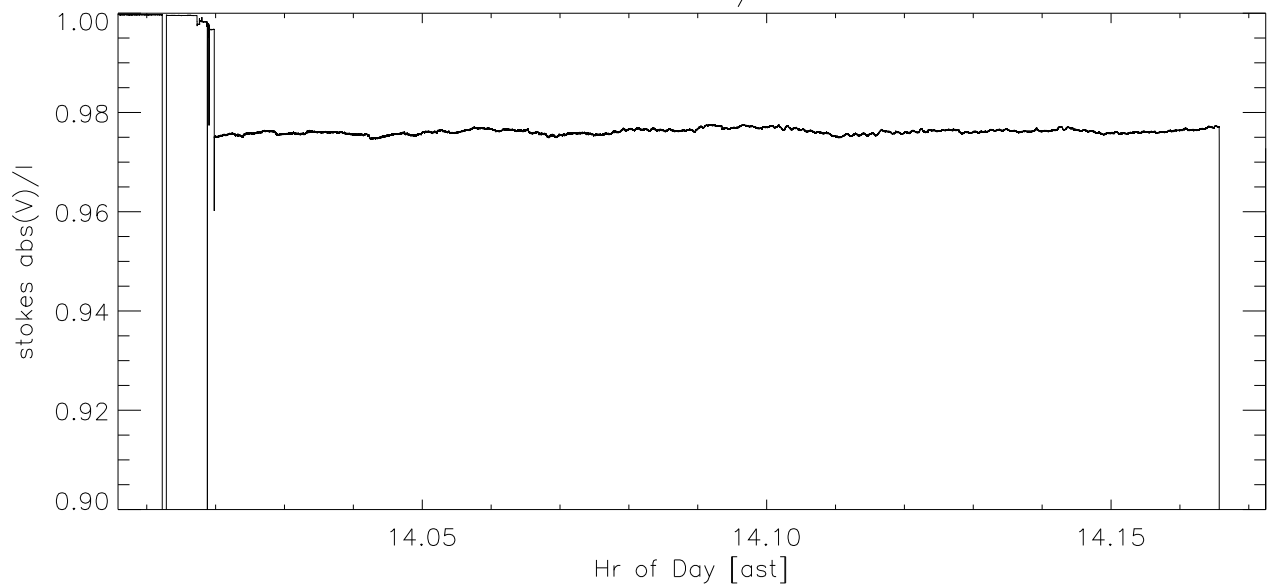

21aug09 LR0tx, A0rcv. Tsys vs time for 500Khz band @ 2380 PoIA

PolB

Stokes V/I

LROtx, AOrcv. Tsys vs time. blowup showing Tsys ripple PoIA

Blowup showing Tsys ripple PoIB