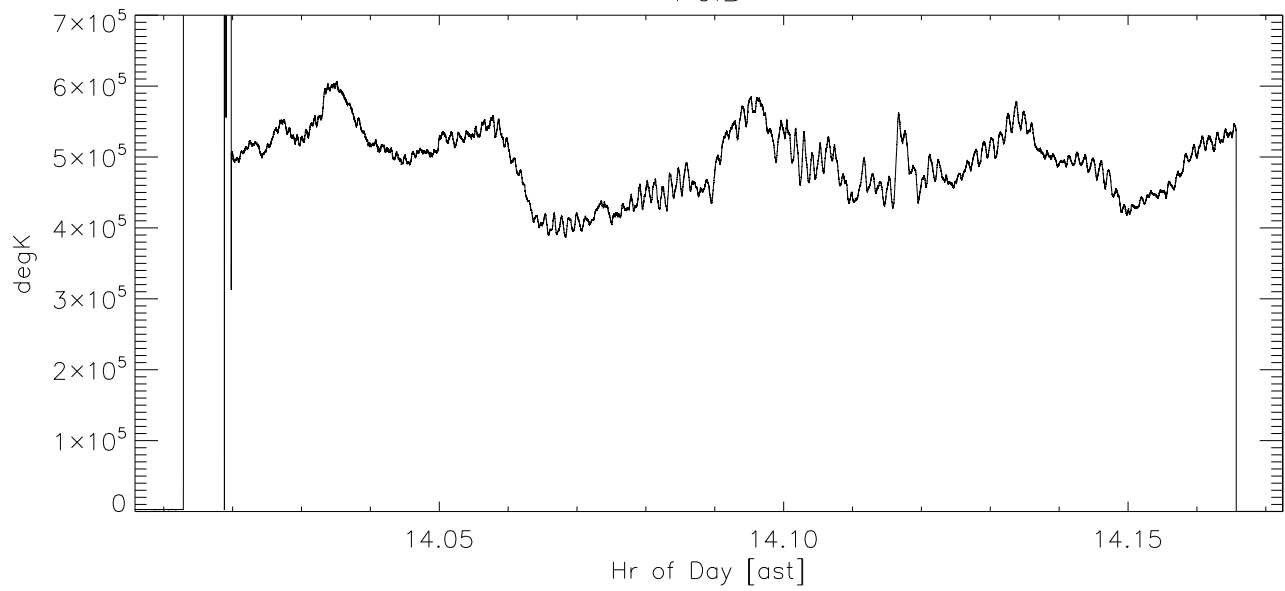

21aug09 LR0tx, A0rcv. Tsys vs time for 500Khz band @ 2380 PoIA

PolB

Stokes V/I

LROtx, AOrcv. Tsys vs time. blowup showing Tsys ripple PoIA

Blowup showing Tsys ripple PoIB