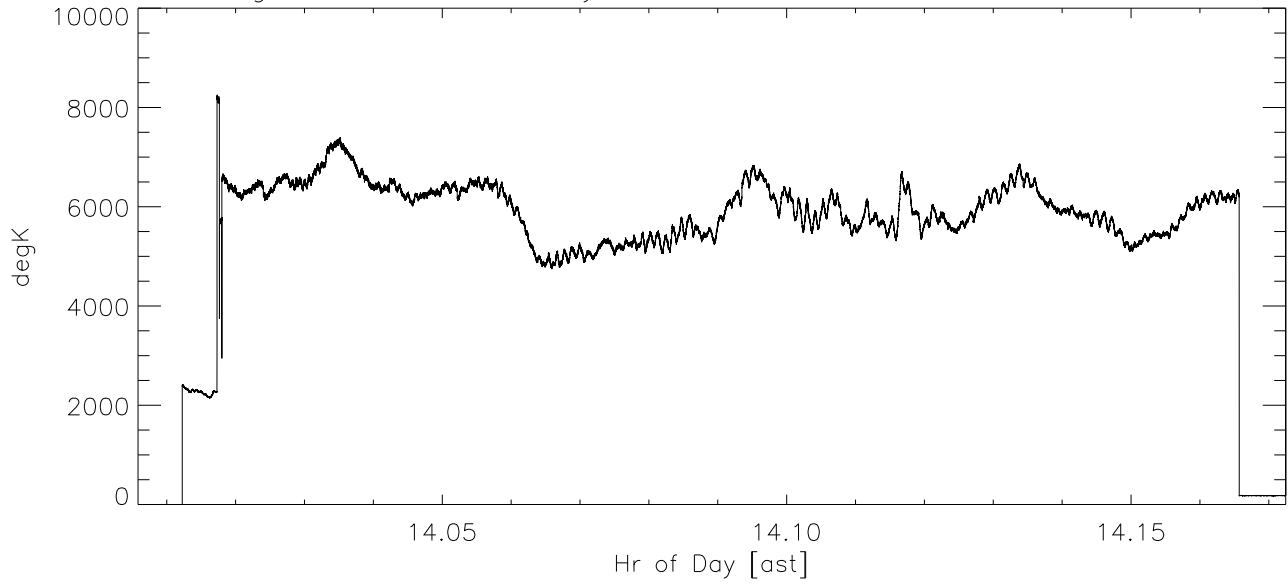

21aug09 LR0tx, A0rcv. Tsys vs time for 500Khz band @ 2380 PoIA

PolB

Stokes V/I

LROtx, AOrcv. Tsys vs time. blowup showing Tsys ripple PoIA

Blowup showing Tsys ripple PoIB