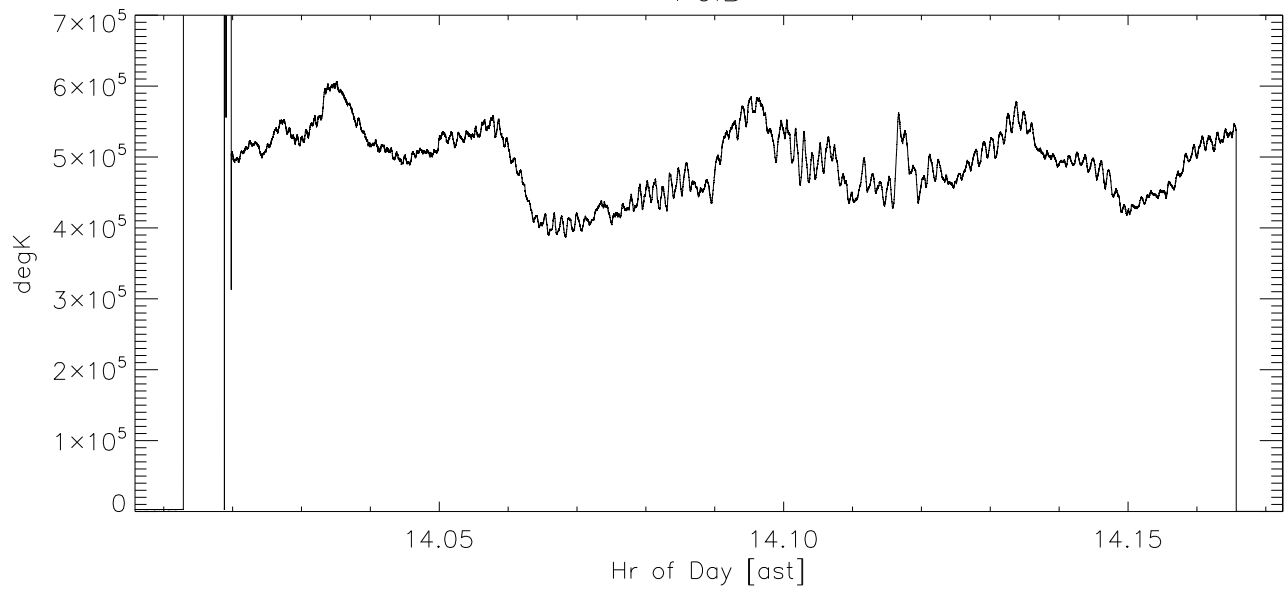

21aug09 LR0tx, A0rcv. Tsys vs time for 500Khz band @ 2380 PoIA

PolB

Stokes V/I

LROtx, AOrcv. Tsys vs time. blowup showing Tsys ripple PoIA

Blowup showing Tsys ripple PoIB