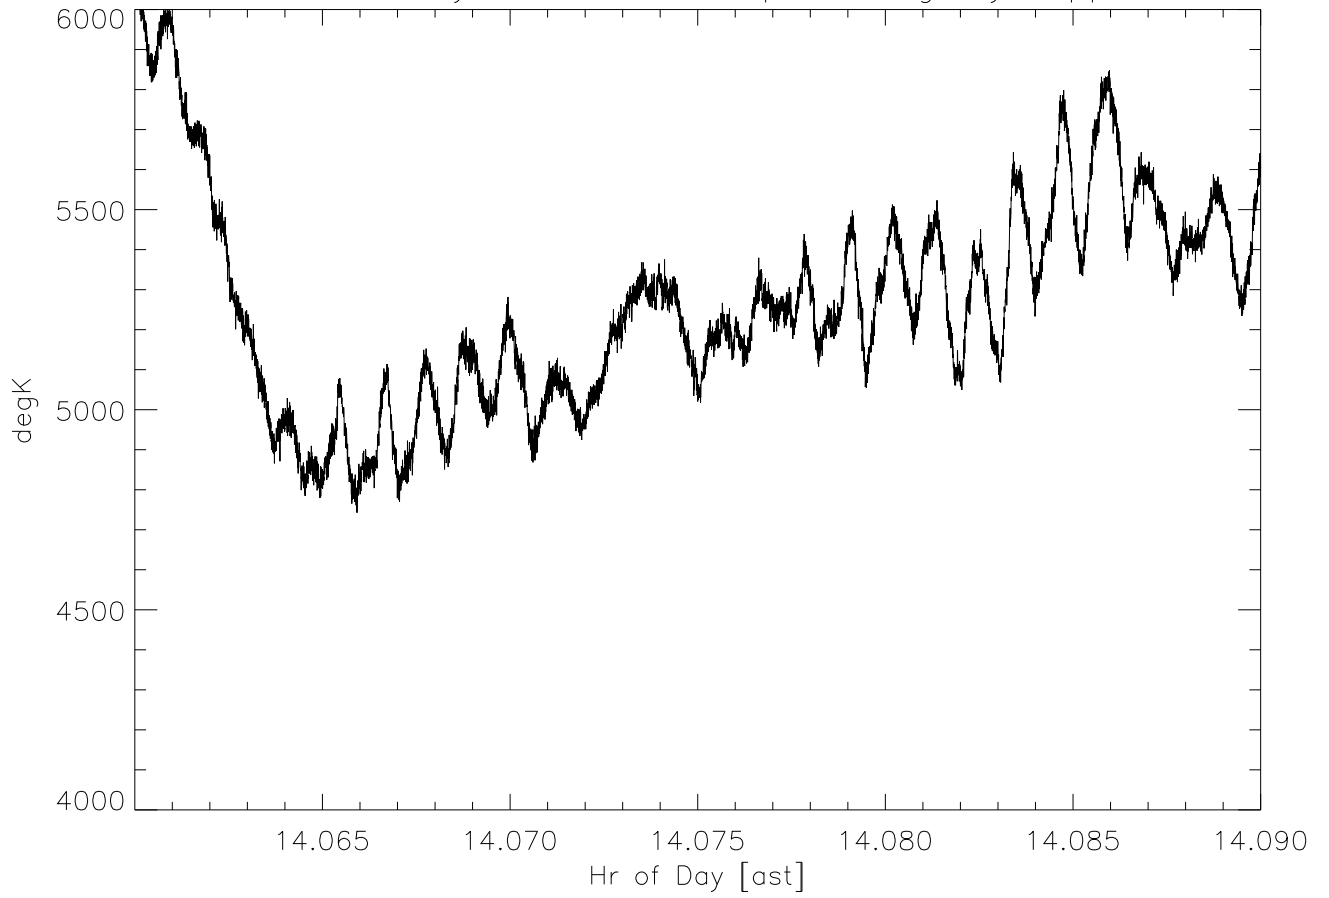

21aug09 LR0tx, A0rcv. Tsys vs time for 500Khz band @ 2380 PoIA

PolB

Stokes V/I

LROtx, AOrcv. Tsys vs time. blowup showing Tsys ripple PoIA

Blowup showing Tsys ripple PoIB