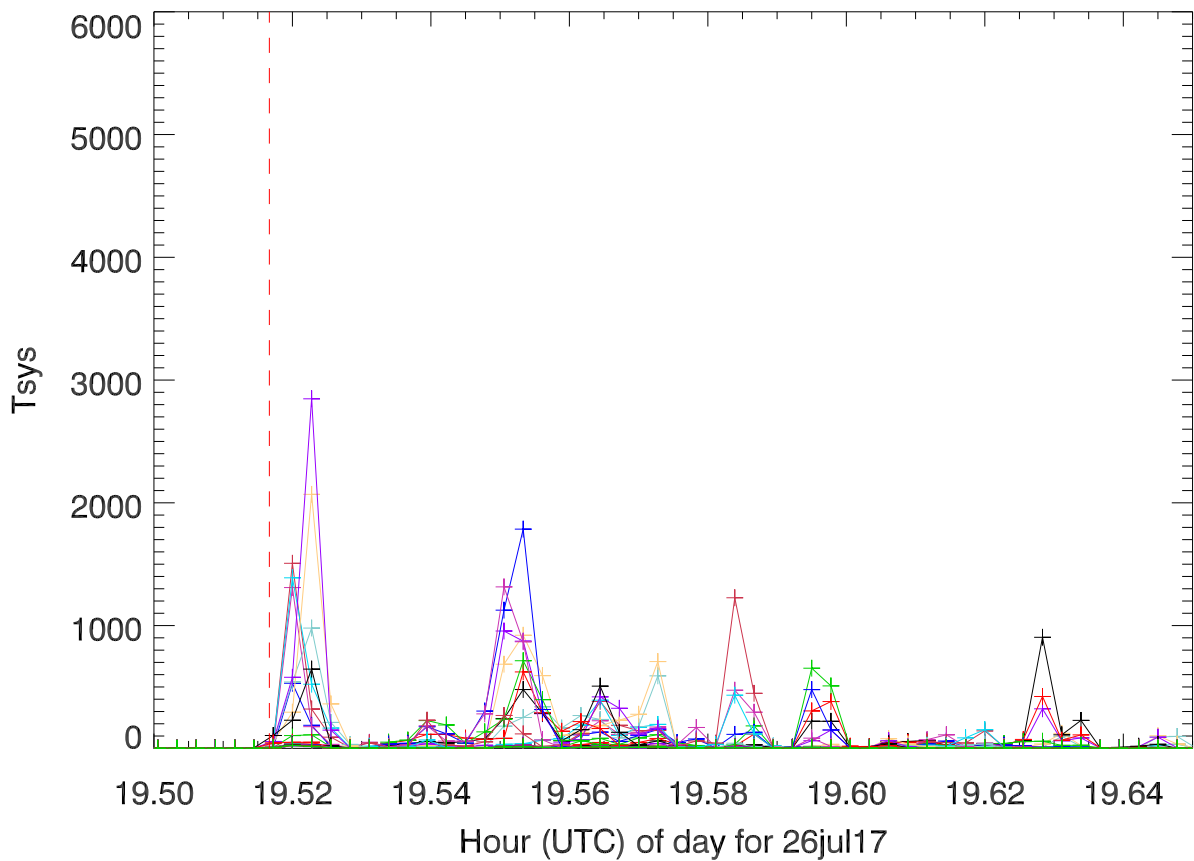

26jul17 hf enhanced plasma line vs hour of day

26jul17 hf enhanced plasma line vs hour of day

26jul17 hf enhanced plasma line vs hour of day

26jul17 hf enhanced plasma line vs hour of day

26jul17 hf enhanced plasma line vs hour of day