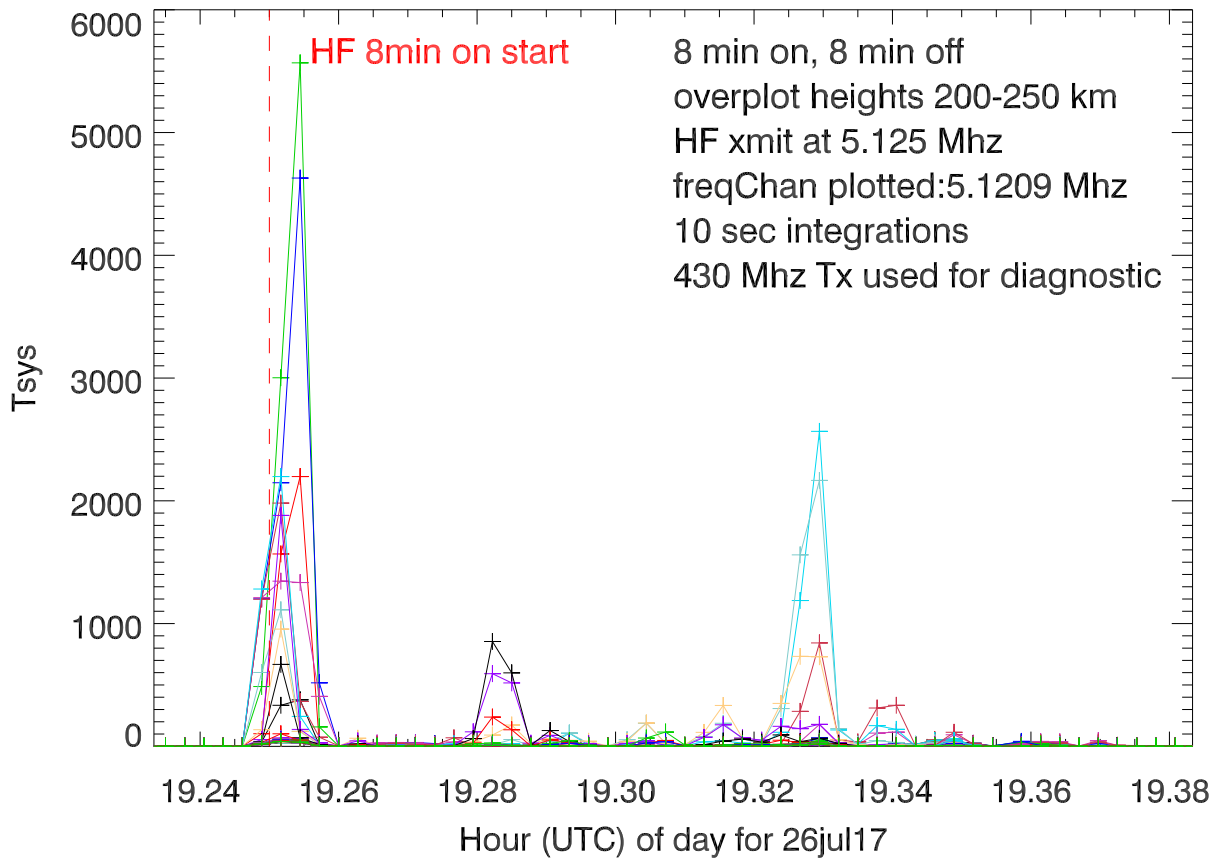

26jul17 hf enhanced plasma line vs hour of day

26jul17 hf enhanced plasma line vs hour of day

26jul17 hf enhanced plasma line vs hour of day

26jul17 hf enhanced plasma line vs hour of day

26jul17 hf enhanced plasma line vs hour of day