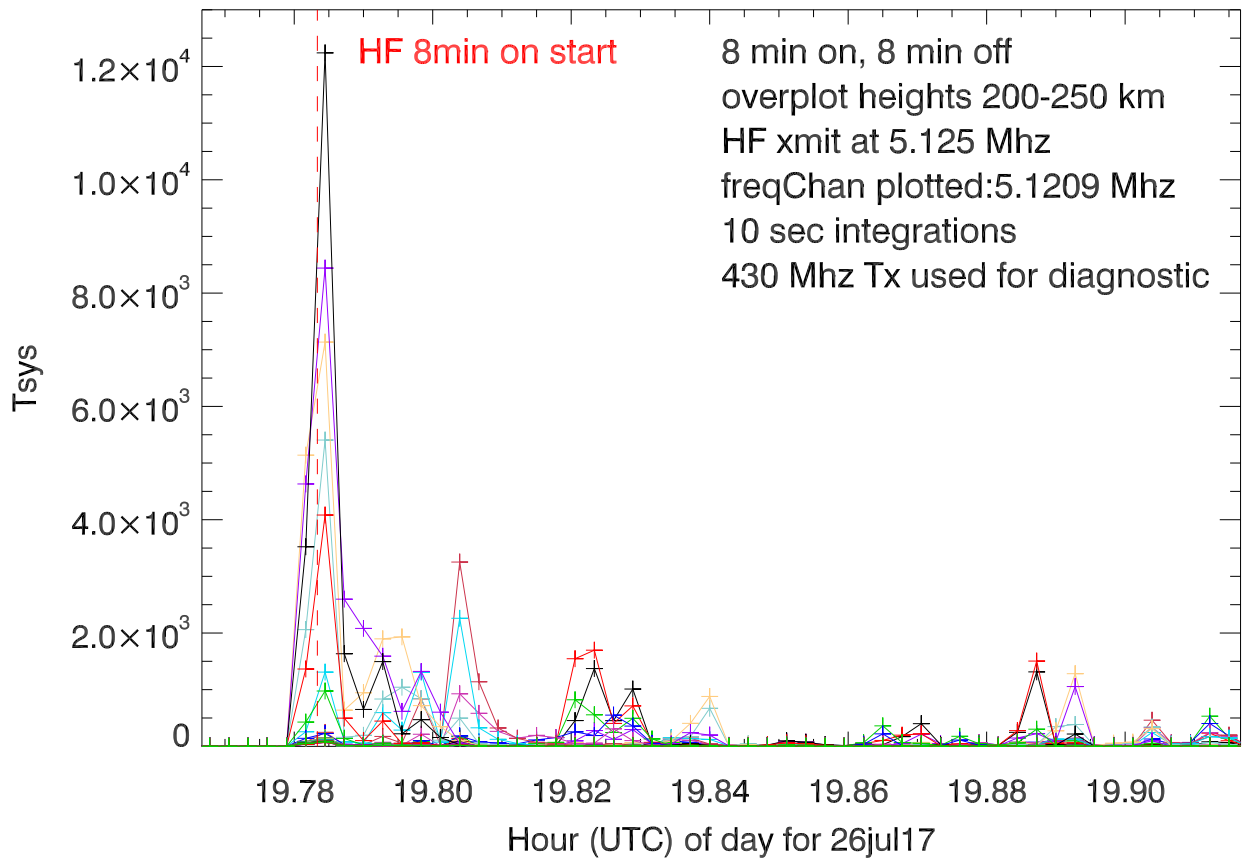

26jul17 hf enhanced plasma line vs hour of day

26jul17 hf enhanced plasma line vs hour of day

26jul17 hf enhanced plasma line vs hour of day

26jul17 hf enhanced plasma line vs hour of day

26jul17 hf enhanced plasma line vs hour of day