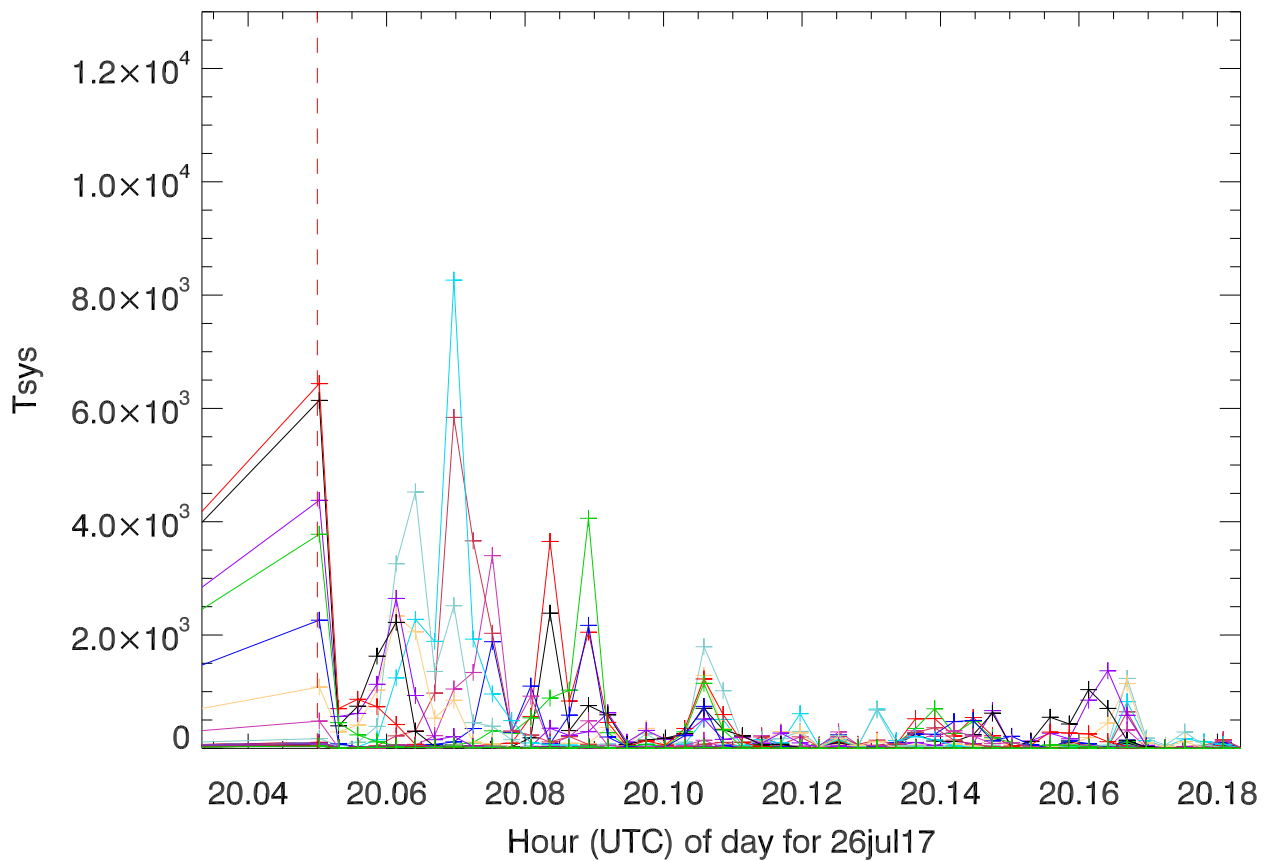

26jul17 hf enhanced plasma line vs hour of day

26jul17 hf enhanced plasma line vs hour of day

26jul17 hf enhanced plasma line vs hour of day

26jul17 hf enhanced plasma line vs hour of day

26jul17 hf enhanced plasma line vs hour of day