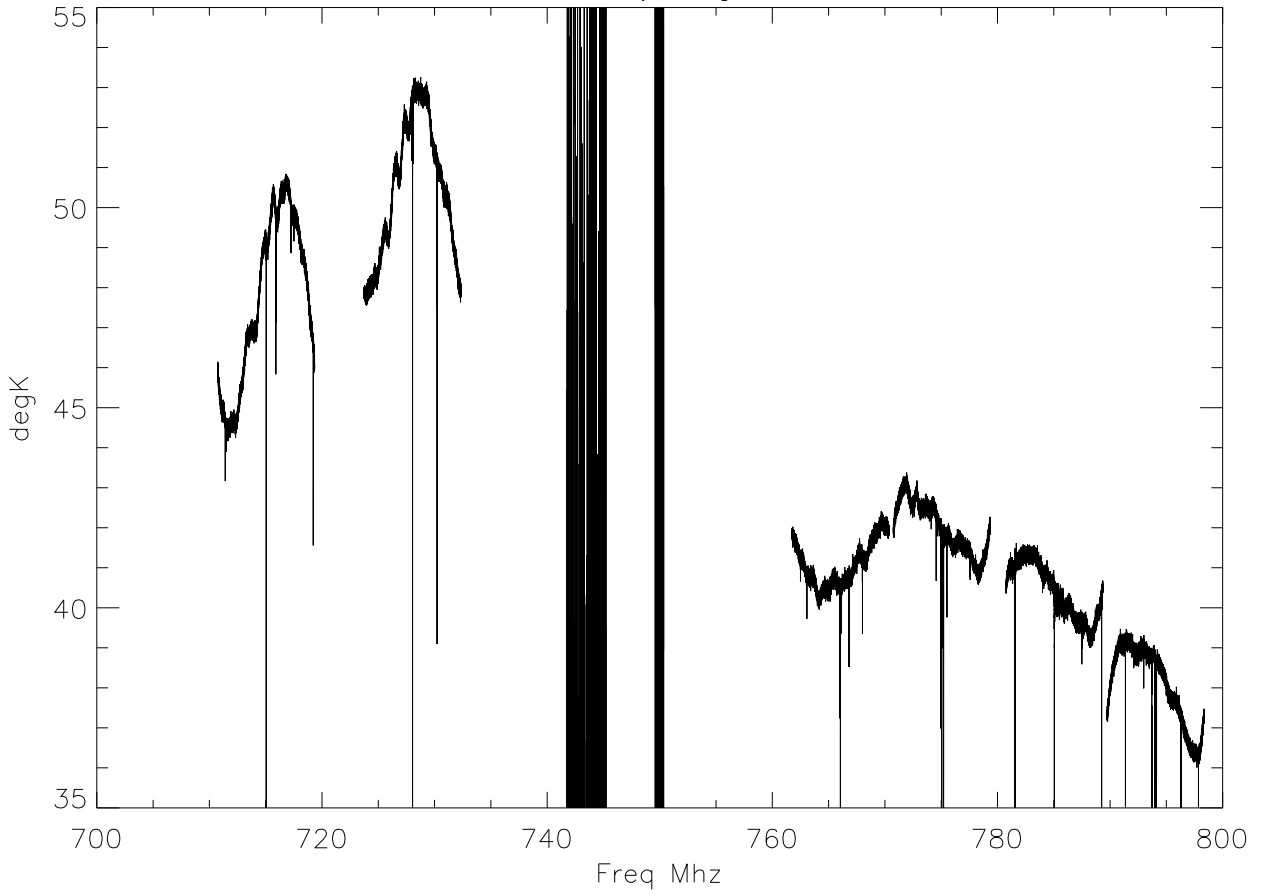

25oct11 a2621 800Mhz rcv. Daily Avg. entire band. src:IC-443-G1

25oct11 a2621 800Mhz rcv. Daily Avg. entire band. src:TMC-1