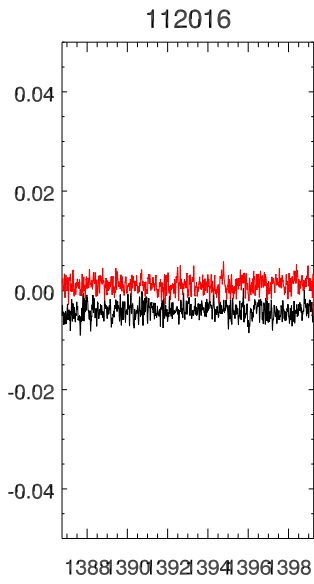

22apr13 lbw a2749 rms Noise for each on/off

114091

114037

114037

114037

114065