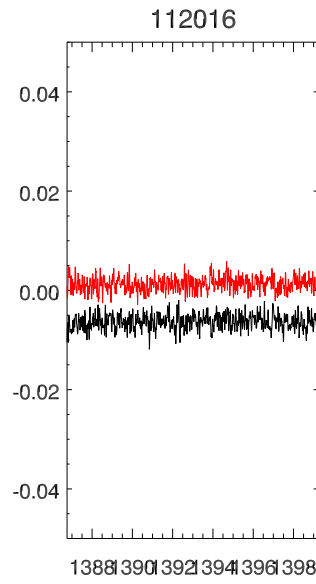

22apr13 lbw a2749 rms Noise for each on/off

114091

114037

114037

114037

114065