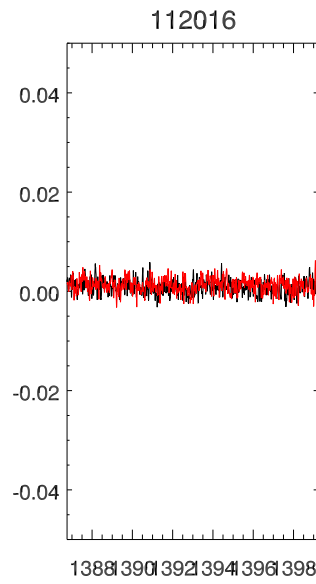

22apr13 lbw a2749 rms Noise for each on/off

114091

114037

114037

114037

114065