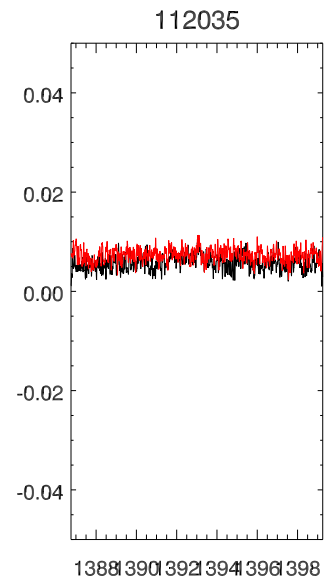

22apr13 lbw a2749 rms Noise for each on/off

114091

114037

114037

114037

114065