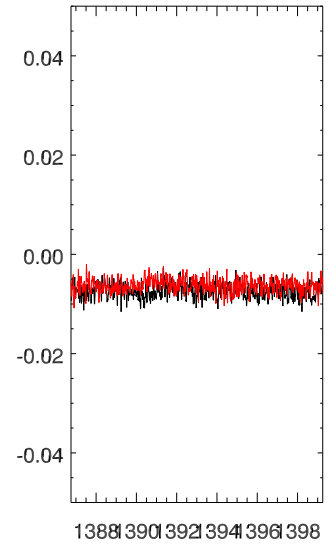

22apr13 lbw a2749 rms Noise for each on/off

114091

114037

114037

114037

114065