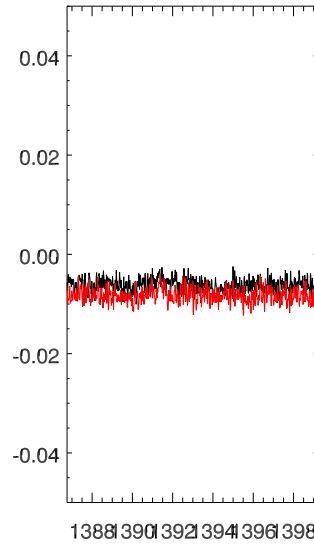

22apr13 lbw a2749 rms Noise for each on/off

114091

114037

114037

114037

114065