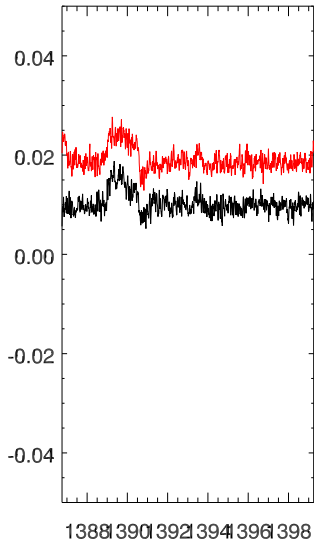

22apr13 lbw a2749 rms Noise for each on/off

114091

114037

114037

114037

114065