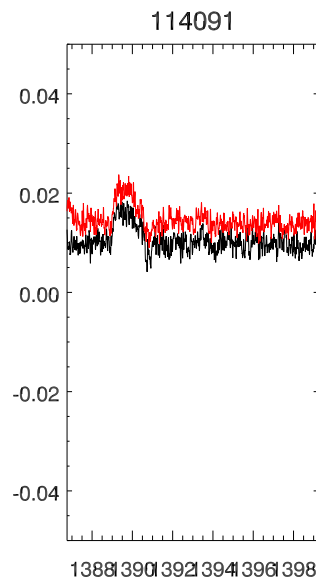

22apr13 lbw a2749 rms Noise for each on/off

114091

114037

114037

114037

114065