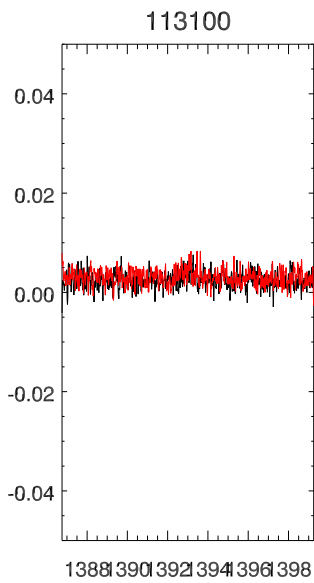

22apr13 lbw a2749 rms Noise for each on/off

114091

114037

114037

114037

114065