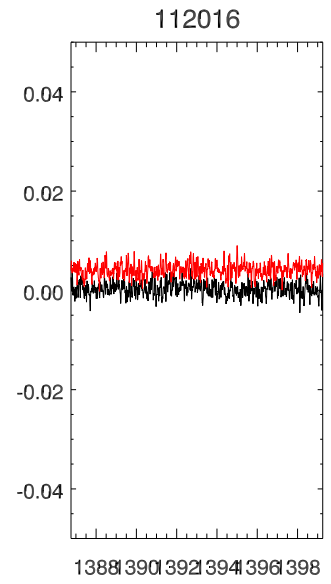

22apr13 lbw a2749 rms Noise for each on/off

114091

114037

114037

114037

114065