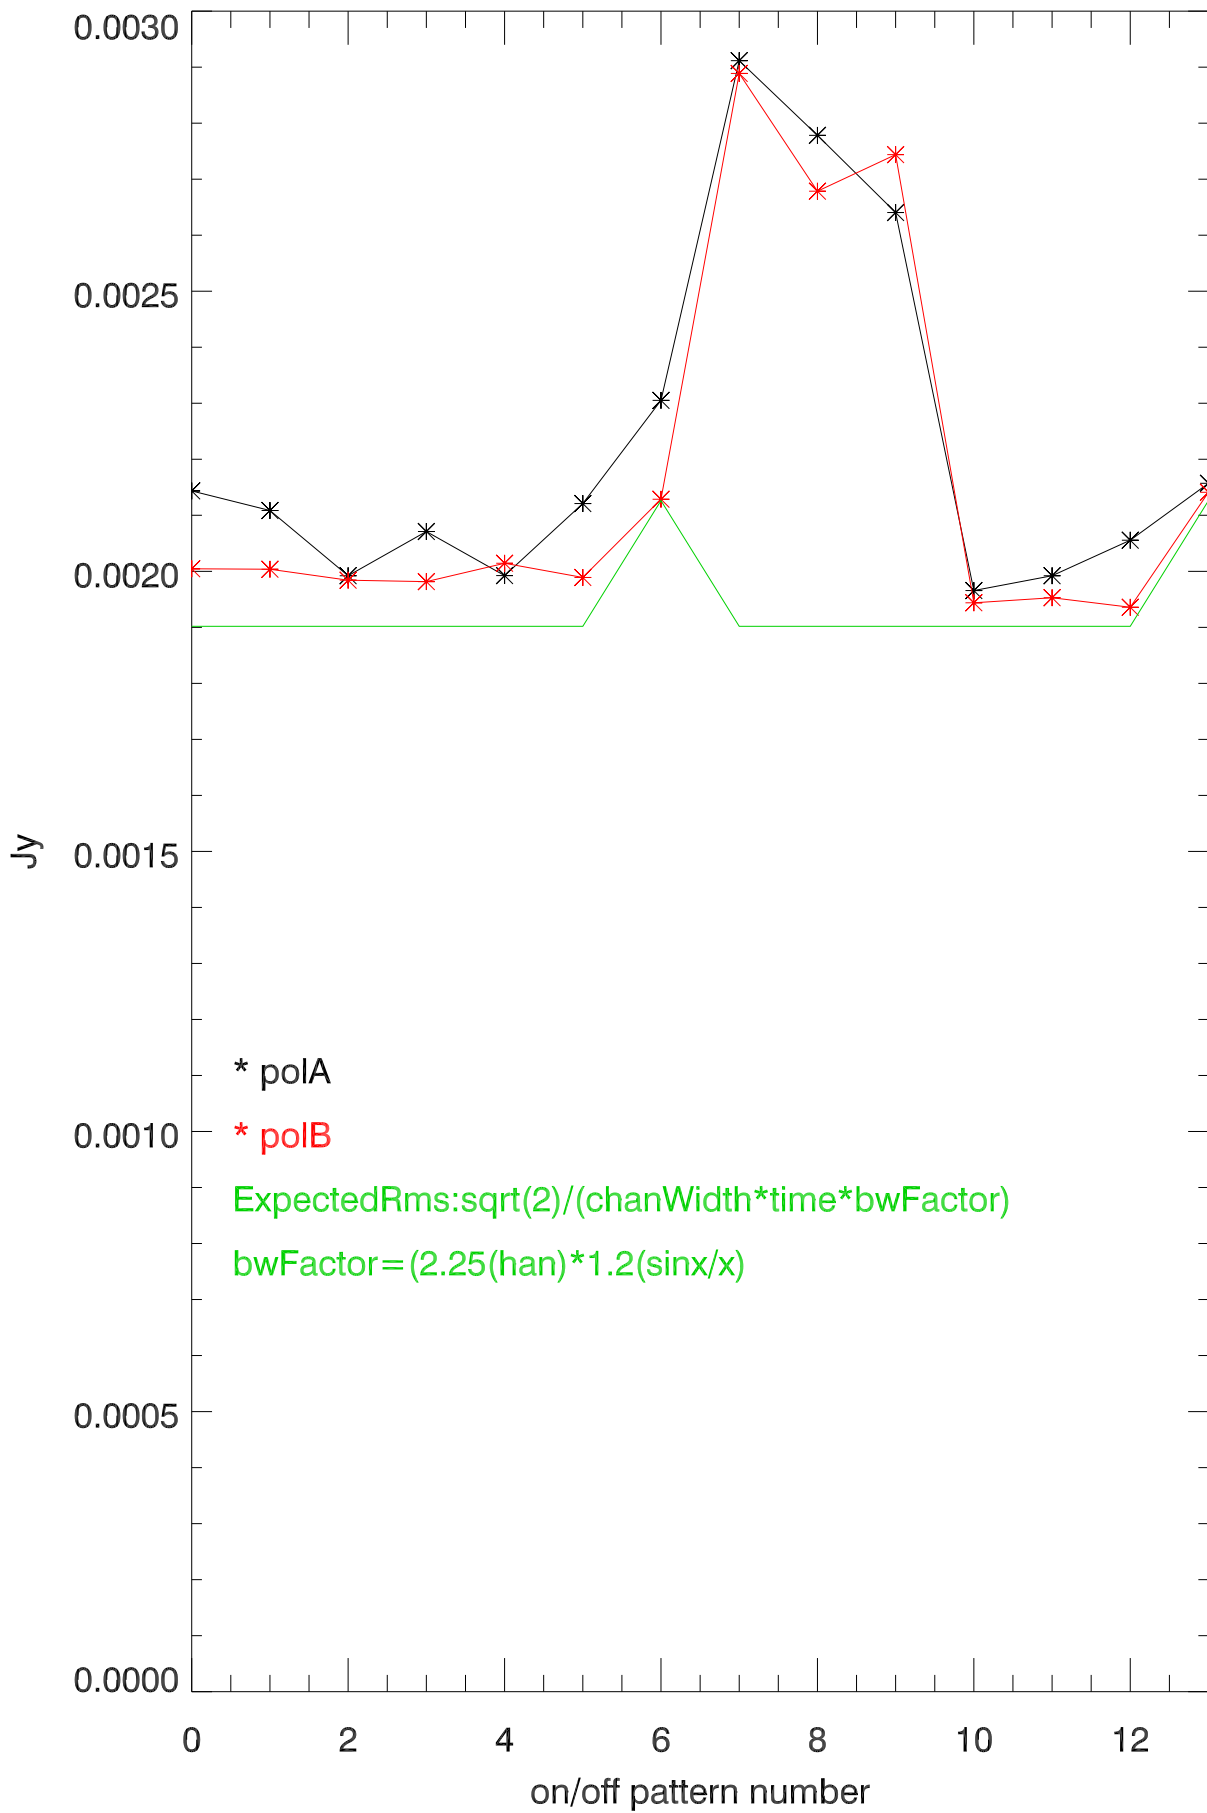

22apr13 lbw a2749 rms Noise for each on/off

114091

114037

114037

114037

114065