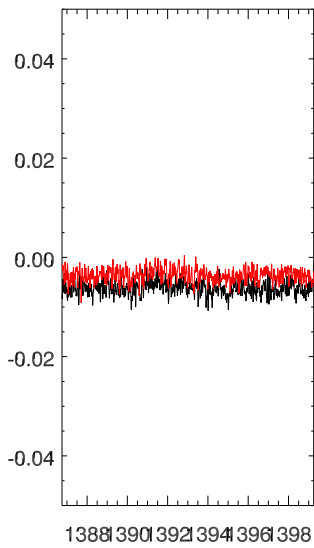

22apr13 lbw a2749 rms Noise for each on/off

114091

114037

114037

114037

114065