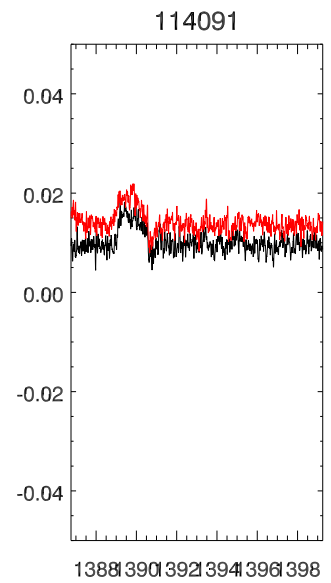

22apr13 lbw a2749 rms Noise for each on/off

114091

114037

114037

114037

114065