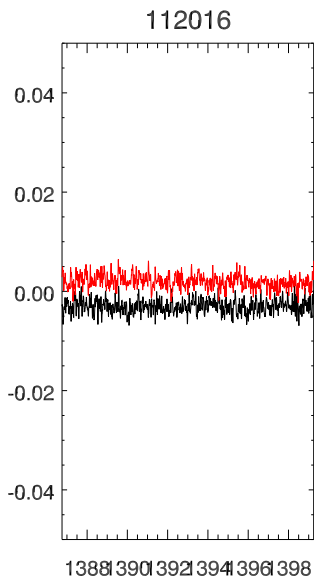

22apr13 lbw a2749 rms Noise for each on/off

114091

114037

114037

114037

114065