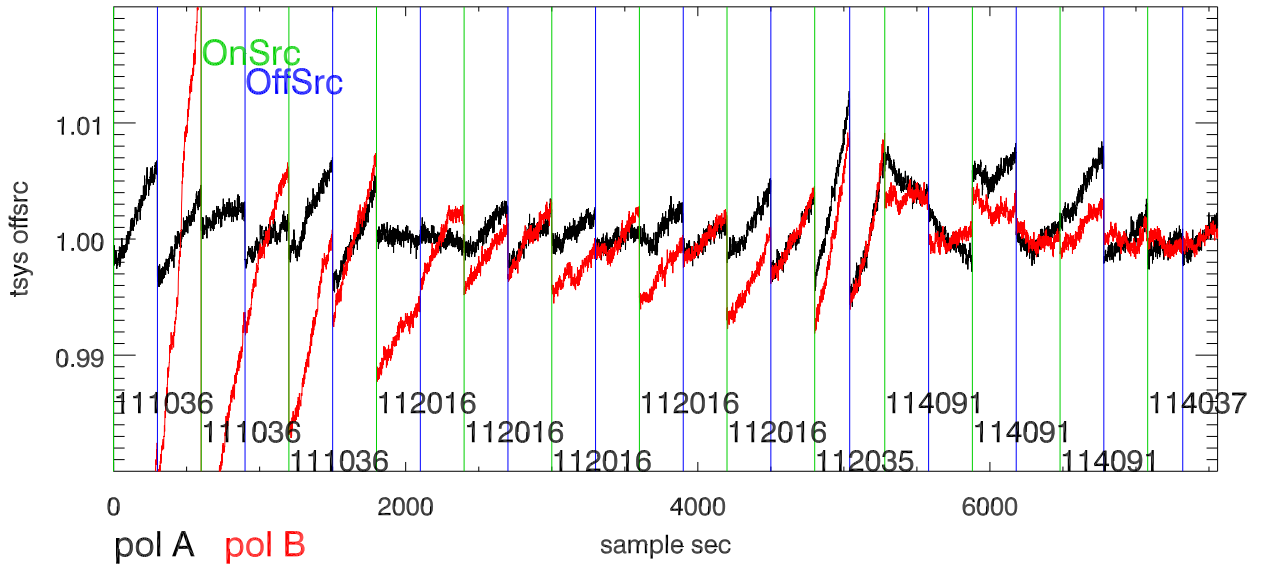

20apr13 a2749 lbw total power vs time. band 1

band 2

band 3

20apr13 a2335 on,offs overlotted. band 1 PoIA

band 1 PoIB

band 3 PoIA

band 3 PoIB