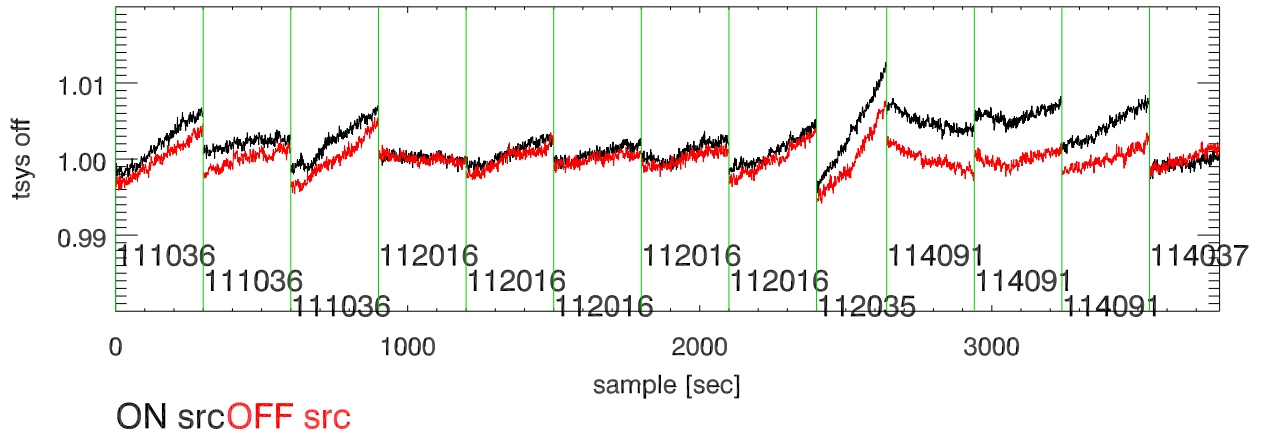

20apr13 a2749 lbw total power vs time. band 1

band 2

band 3

20apr13 a2335 on,offs overlotted. band 1 PoIA

band 1 PoIB

band 3 PoIA

band 3 PoIB