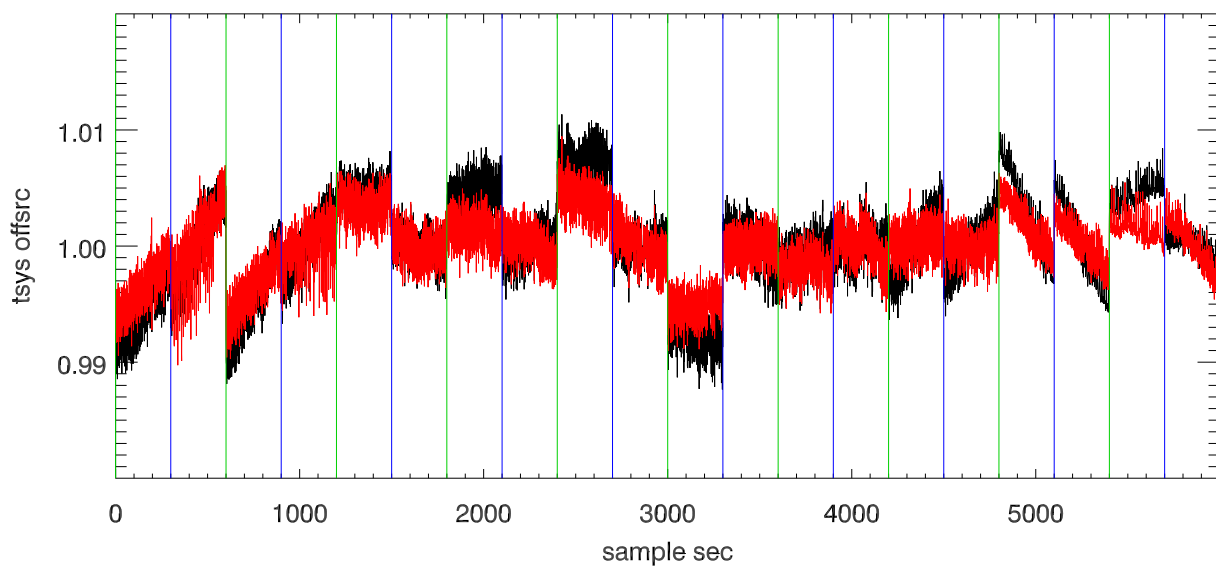

30jan11 a2335 lbw total power vs time. band 1

band 2

band 3

30jan11 a2335 on,offs overplotted. band 1 PoIA

band 1 PoIB

band 3 PoIA

band 3 PoIB