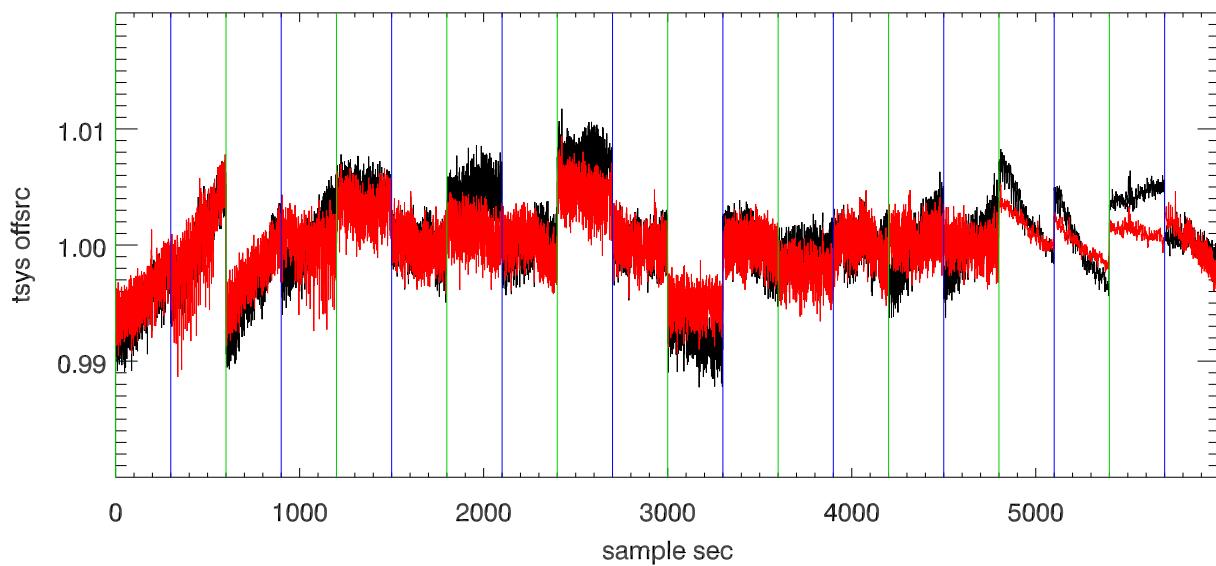

30jan11 a2335 lbw total power vs time. band 1

band 2

band 3

30jan11 a2335 on,offs overplotted. band 1 PoIA

band 1 PoIB

band 3 PoIA

band 3 PoIB