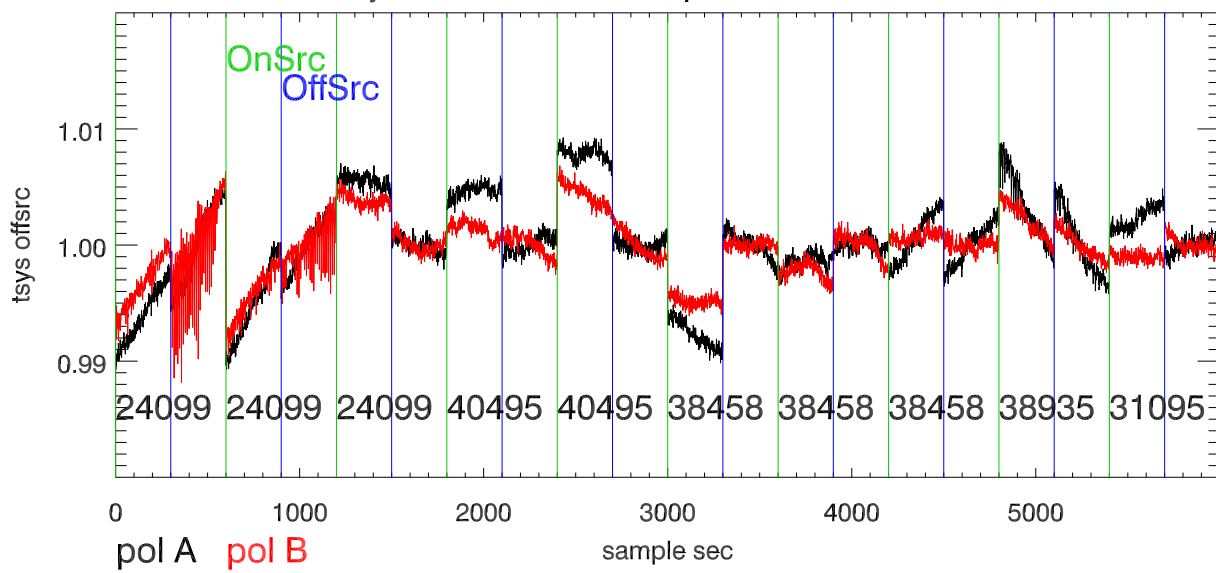

30jan11 a2335 lbw total power vs time. band 1

band 2

band 3

30jan11 a2335 on,offs overplotted. band 1 PoIA

band 1 PoIB

band 3 PoIA

band 3 PoIB