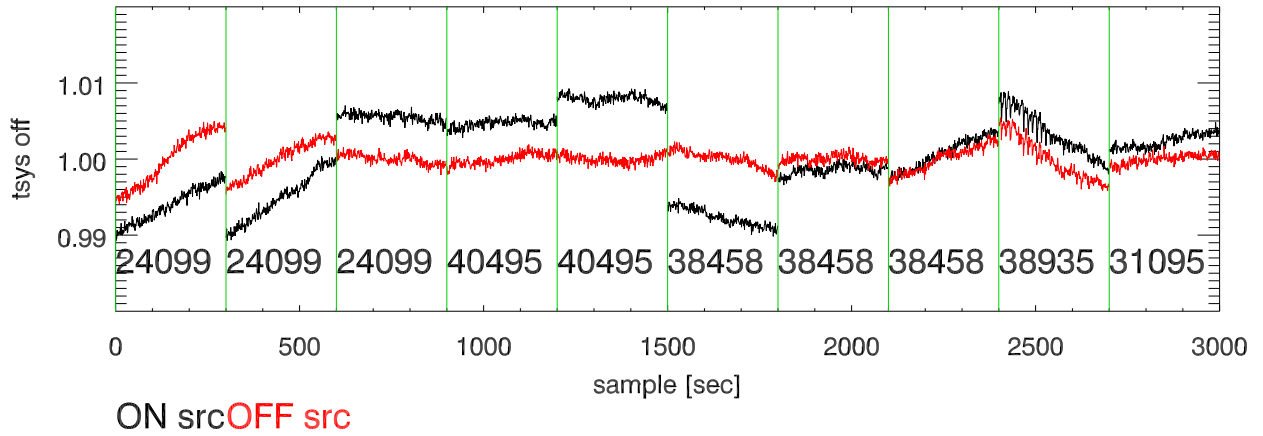

30jan11 a2335 lbw total power vs time. band 1

band 2

band 3

30jan11 a2335 on,offs overplotted. band 1 PoIA

band 1 PoIB

band 3 PoIA

band 3 PoIB