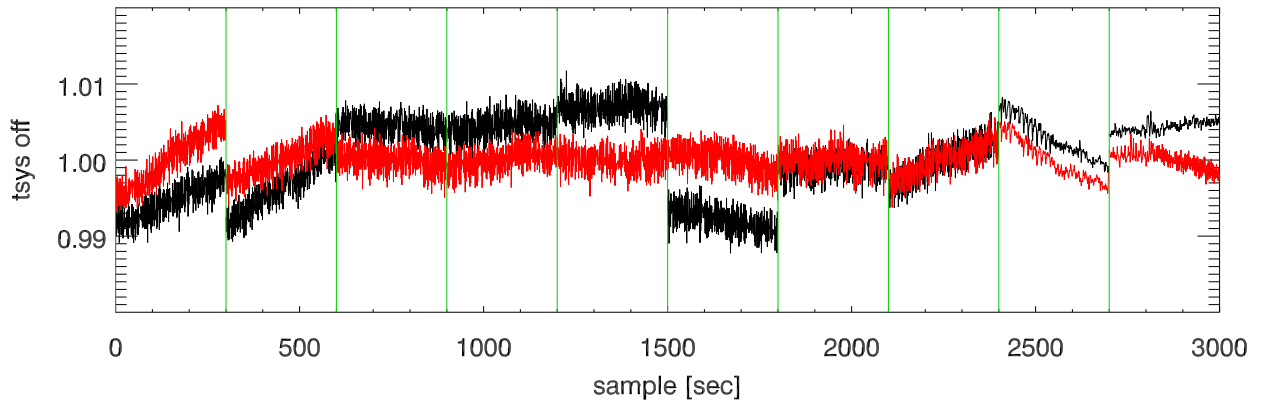

30jan11 a2335 lbw total power vs time. band 1

band 2

band 3

30jan11 a2335 on,offs overplotted. band 1 PoIA

band 1 PoIB

band 3 PoIA

band 3 PoIB