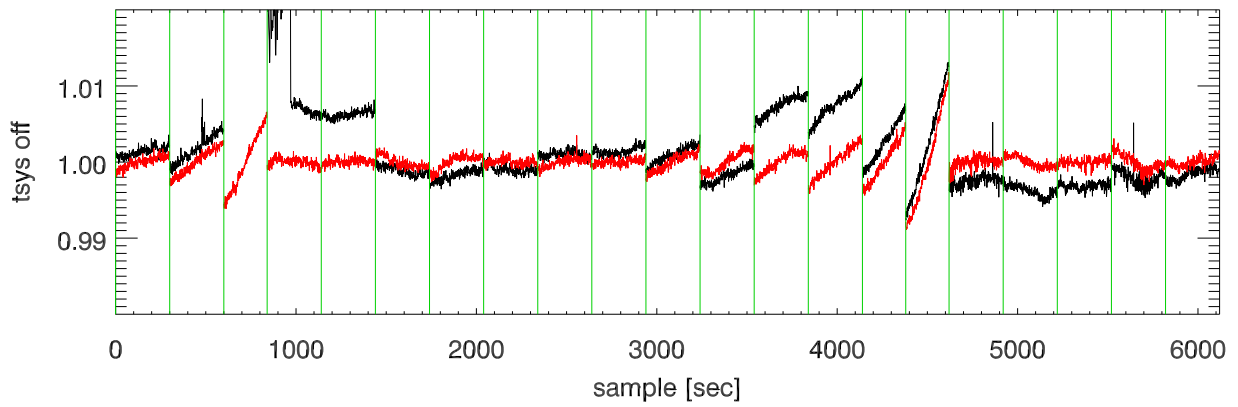

01jun11 a2335 lbw total power vs time. band 1

band 2

band 3

01jun11 a2335 on,offs overlotted. band 1 PoIA

band 1 PoIB

band 3 PoIA

band 3 PoIB