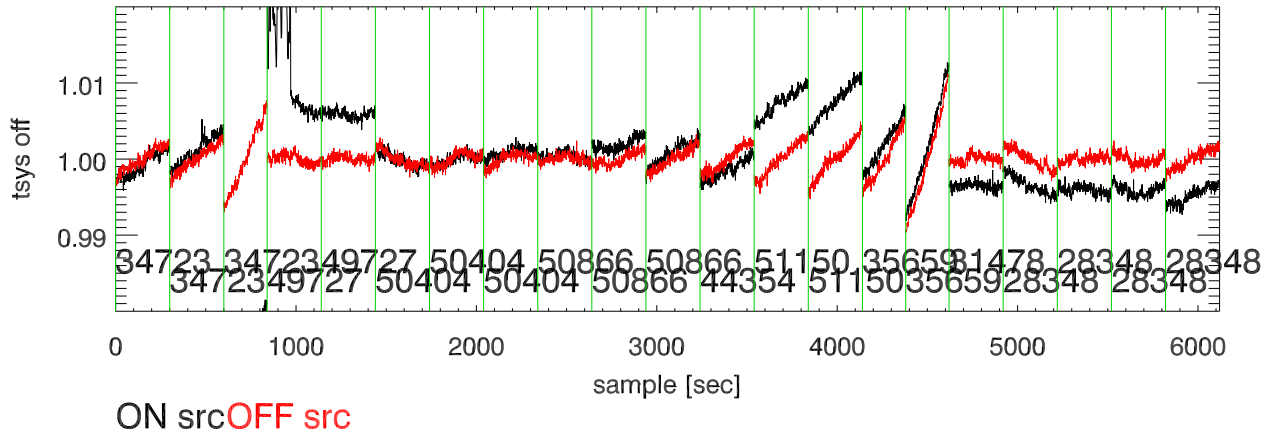

01jun11 a2335 lbw total power vs time. band 1

band 2

band 3

01jun11 a2335 on,offs overlotted. band 1 PoIA

band 1 PoIB

band 3 PoIA

band 3 PoIB