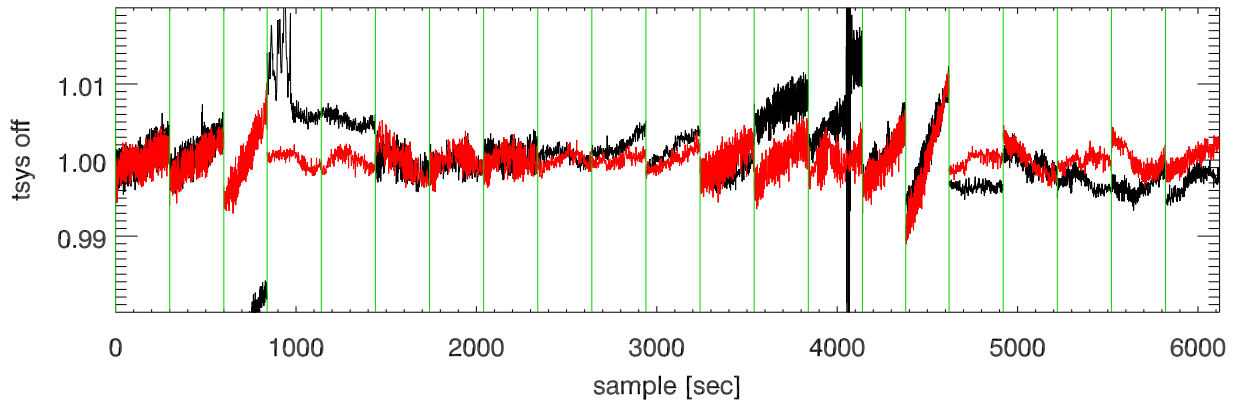

01jun11 a2335 lbw total power vs time. band 1

band 2

band 3

01jun11 a2335 on,offs overlotted. band 1 PoIA

band 1 PoIB

band 3 PoIA

band 3 PoIB