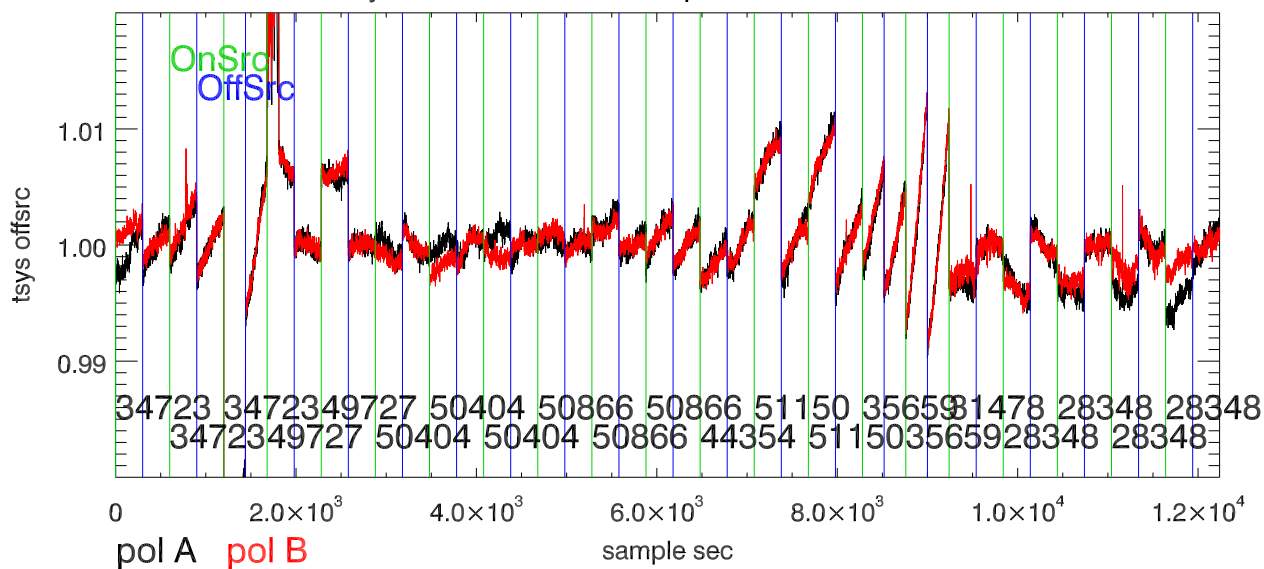

01jun11 a2335 lbw total power vs time. band 1

band 2

band 3

01jun11 a2335 on,offs overlotted. band 1 PoIA

band 1 PoIB

band 3 PoIA

band 3 PoIB