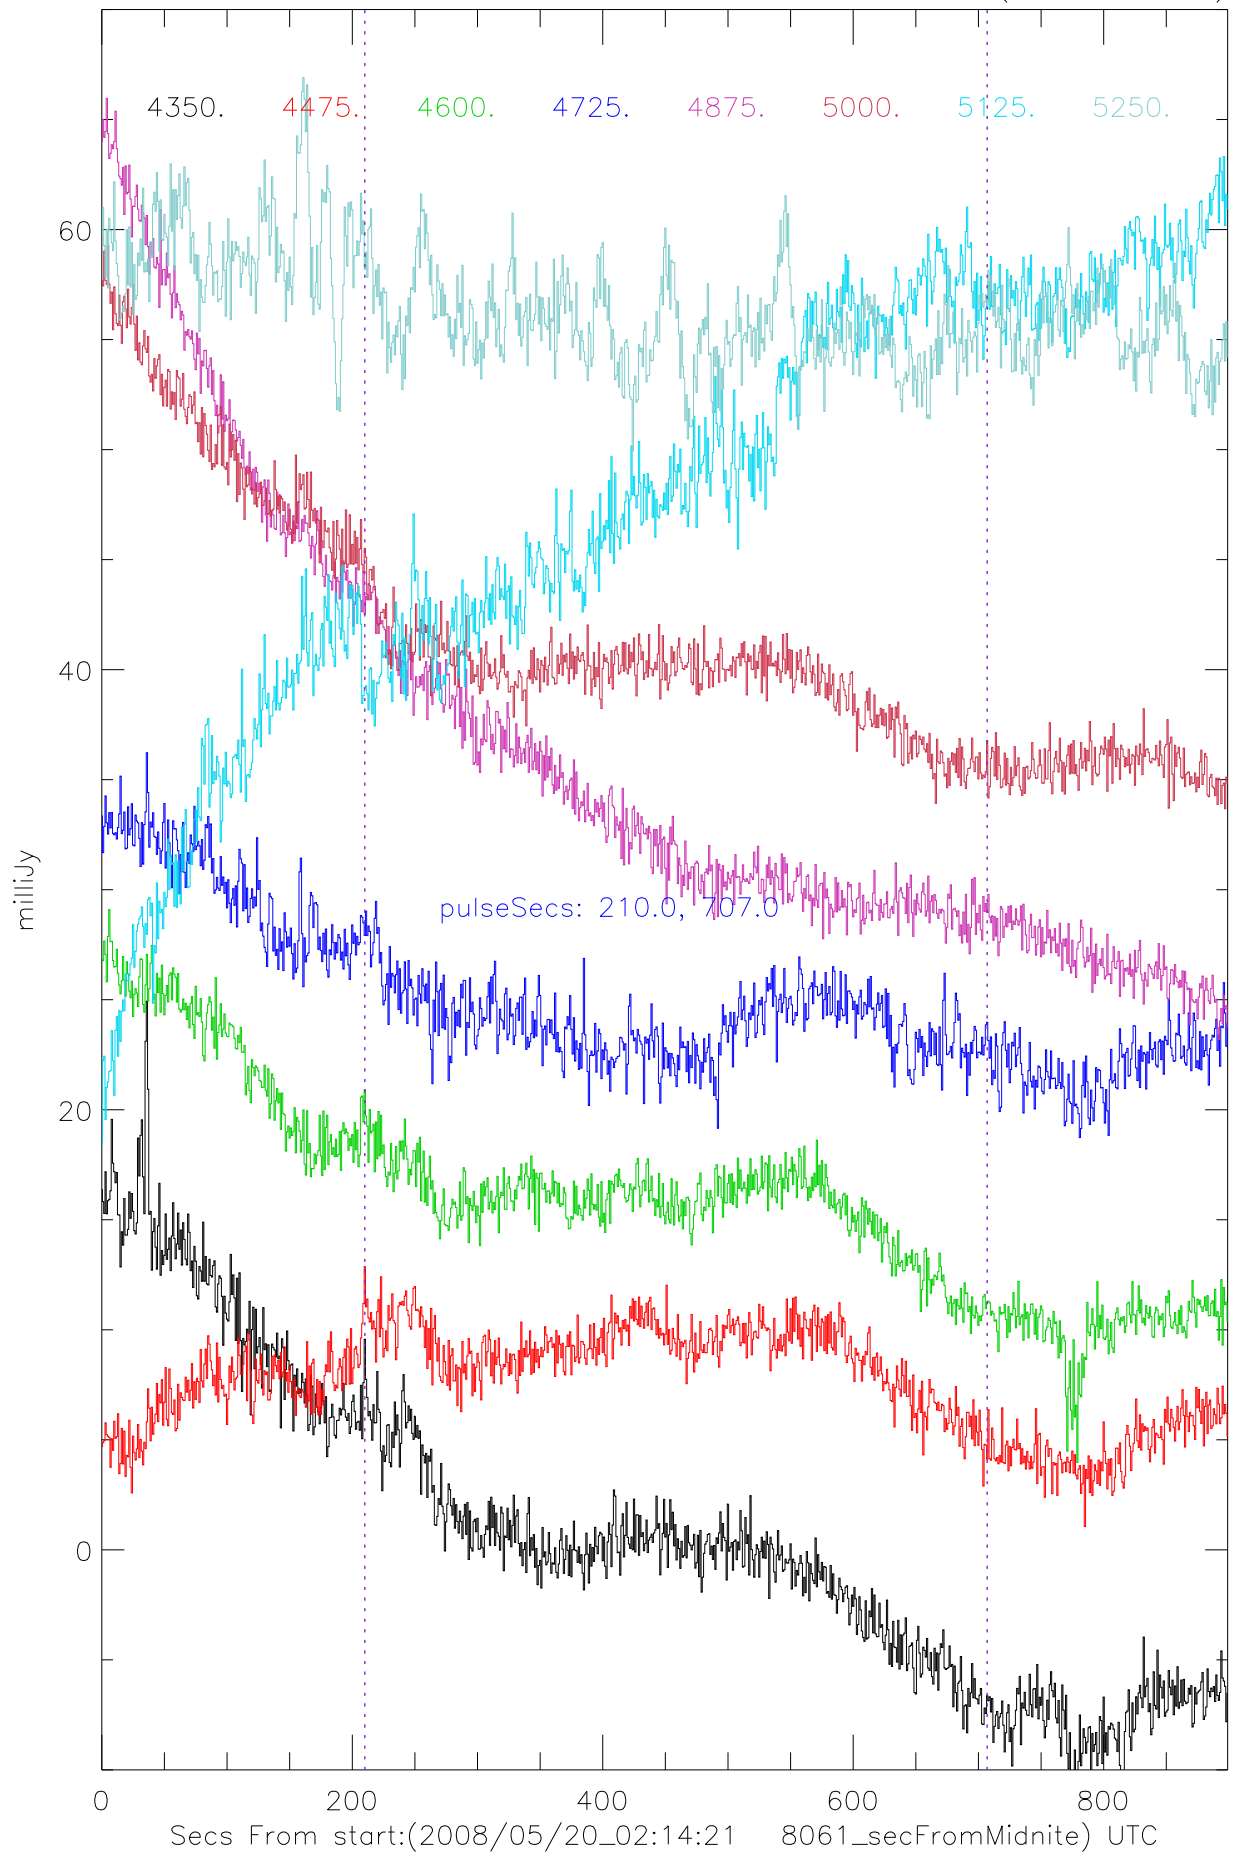

A2327 StokesV vs time. Colors are 100Mhz TotPwr(with offsets)

A2327 StokesV vs time. Colors are 100Mhz TotPwr(with offsets)

A2327 StokesV vs time. Colors are 100Mhz TotPwr(with offsets)