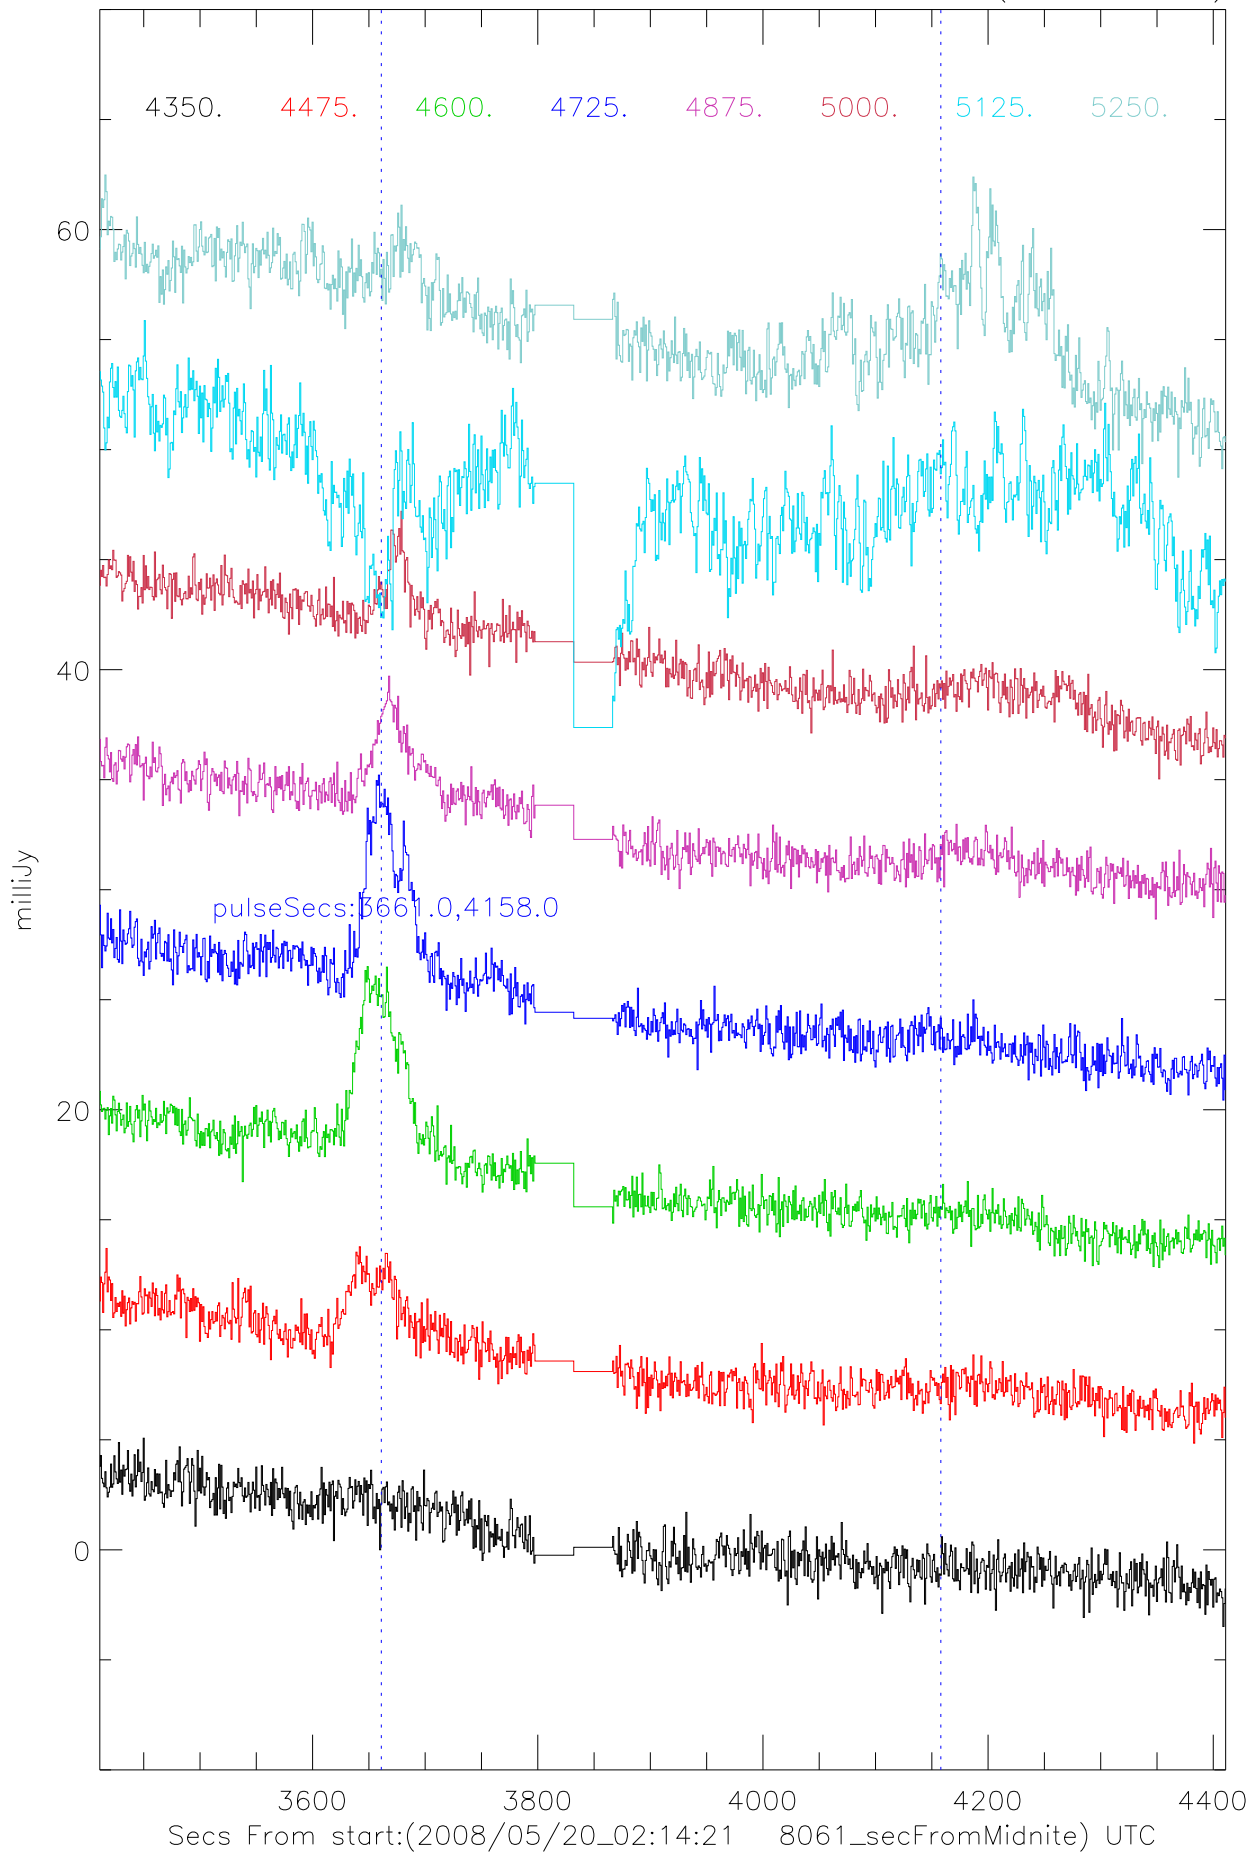

A2327 StokesV vs time. Colors are 100Mhz TotPwr(with offsets)

A2327 StokesV vs time. Colors are 100Mhz TotPwr(with offsets)

A2327 StokesV vs time. Colors are 100Mhz TotPwr(with offsets)