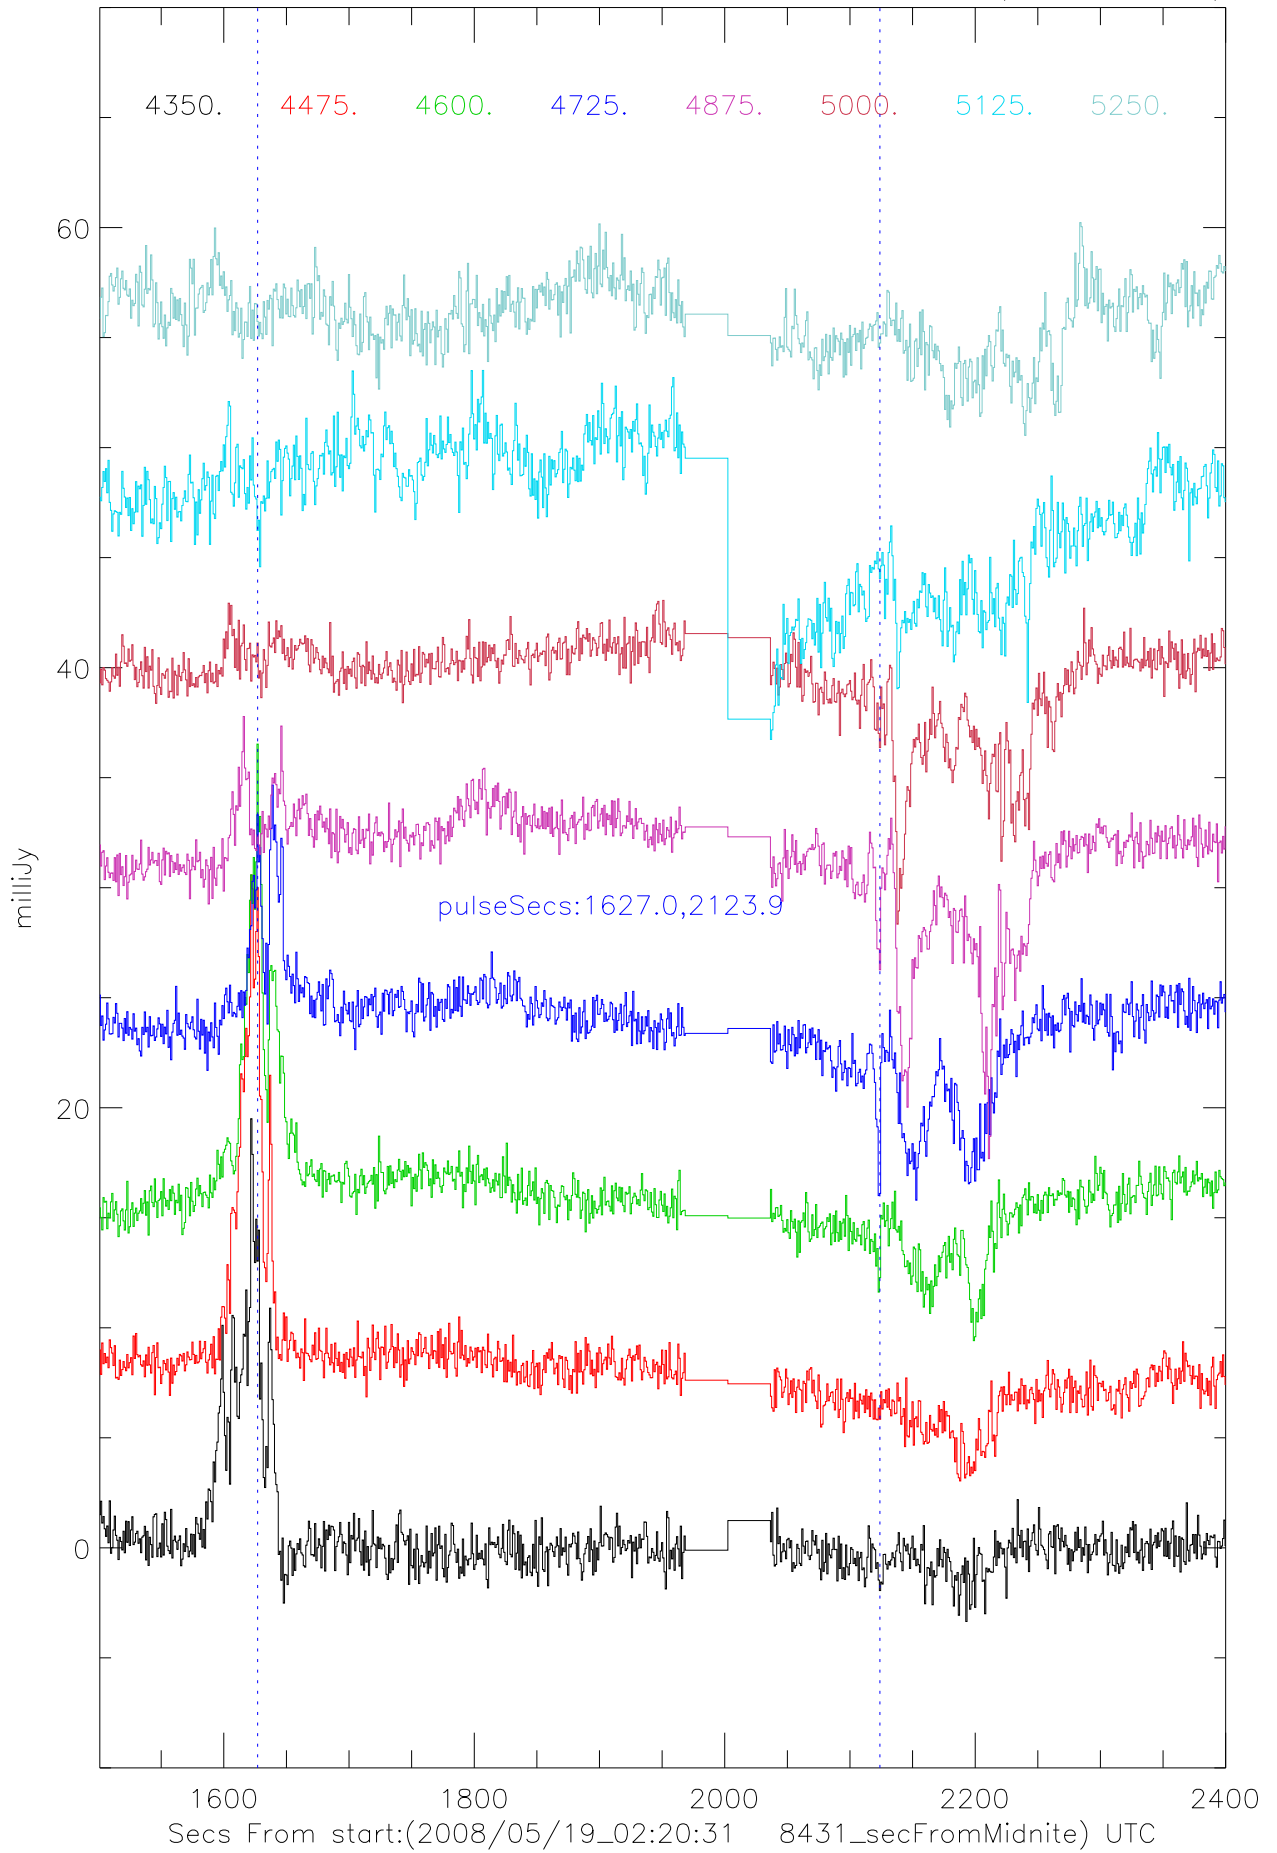

A2327 StokesV vs time. Colors are 100Mhz TotPwr(with offsets)

A2327 StokesV vs time. Colors are 100Mhz TotPwr(with offsets)

A2327 StokesV vs time. Colors are 100Mhz TotPwr(with offsets)