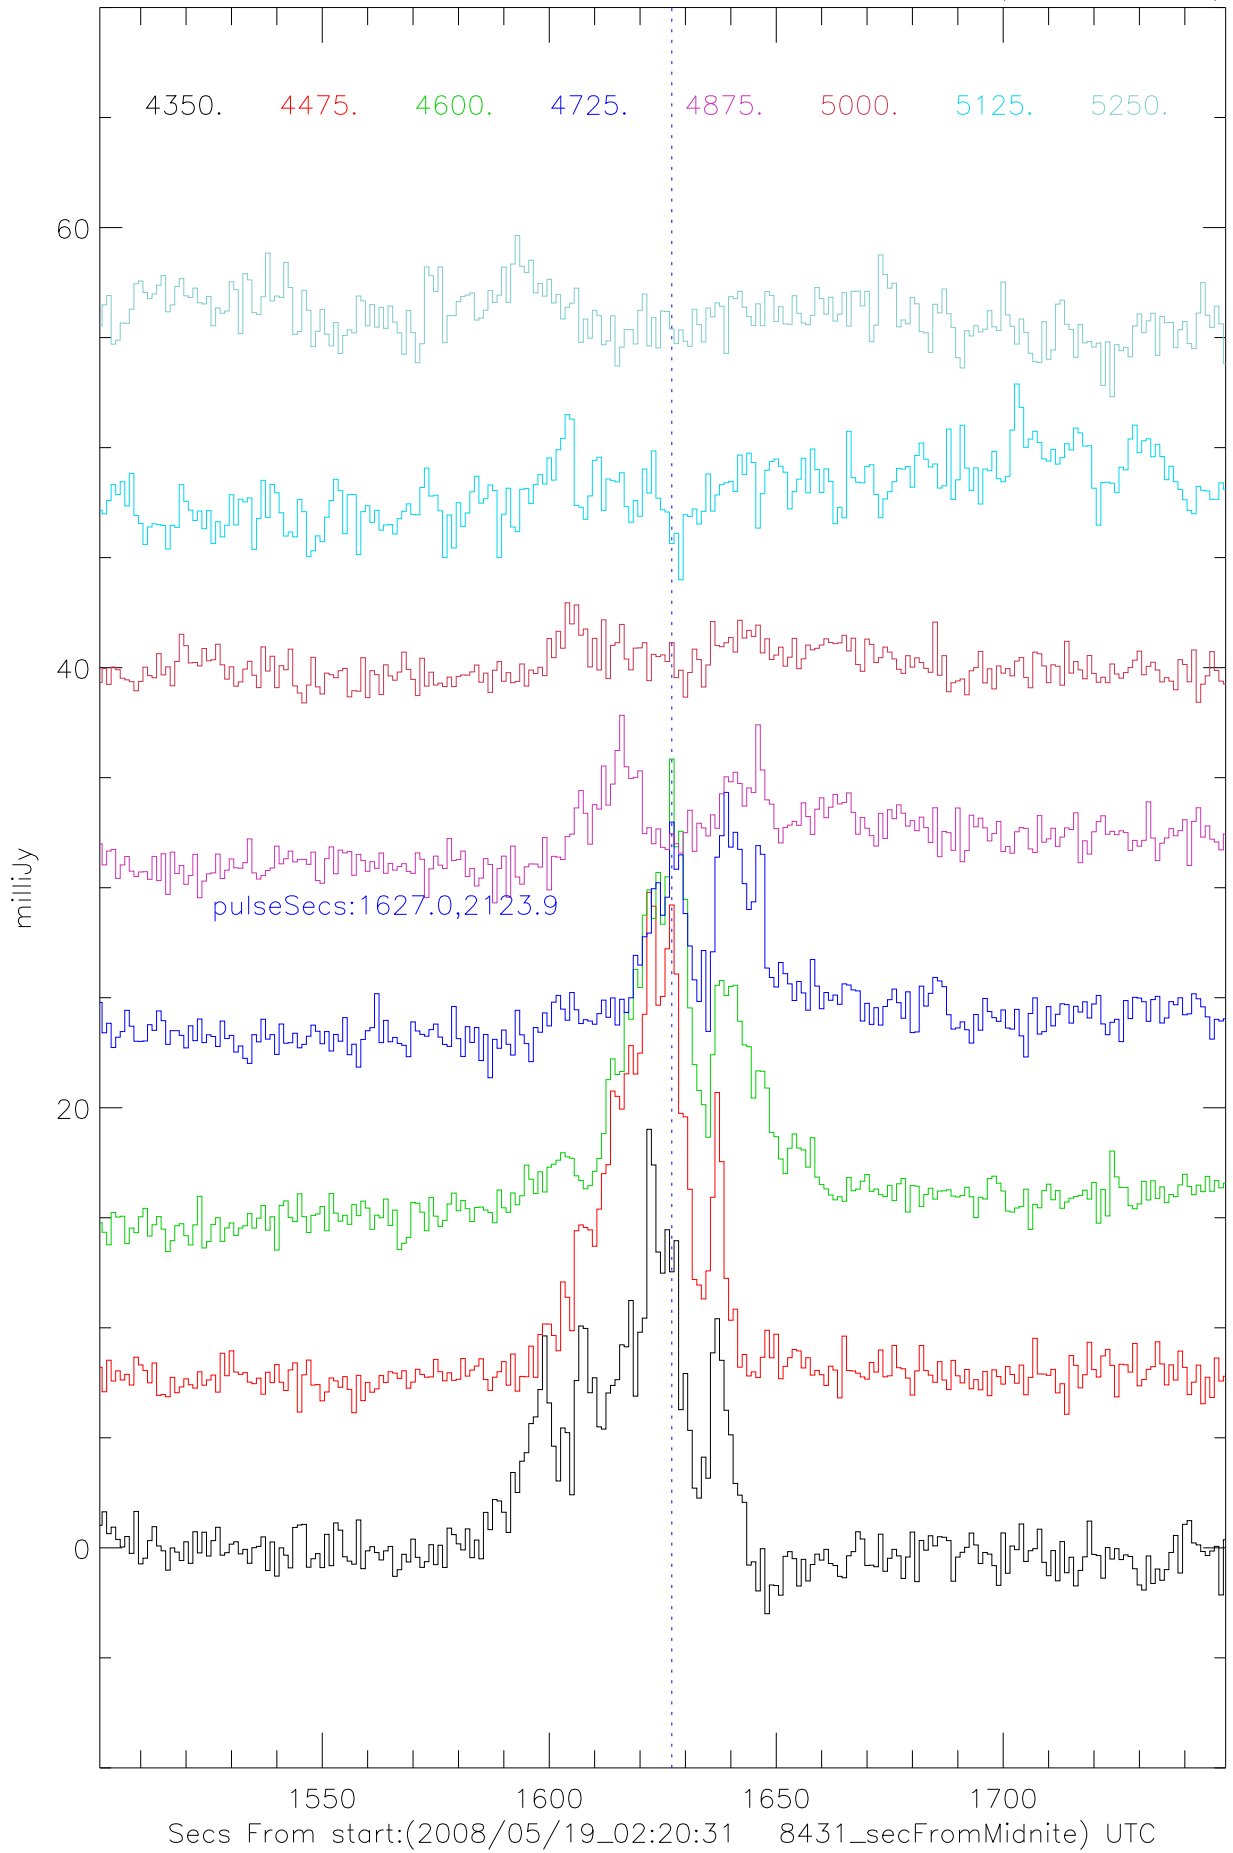

A2327 StokesV vs time. Colors are 100Mhz TotPwr(with offsets)

A2327 StokesV vs time. Colors are 100Mhz TotPwr(with offsets)

A2327 StokesV vs time. Colors are 100Mhz TotPwr(with offsets)