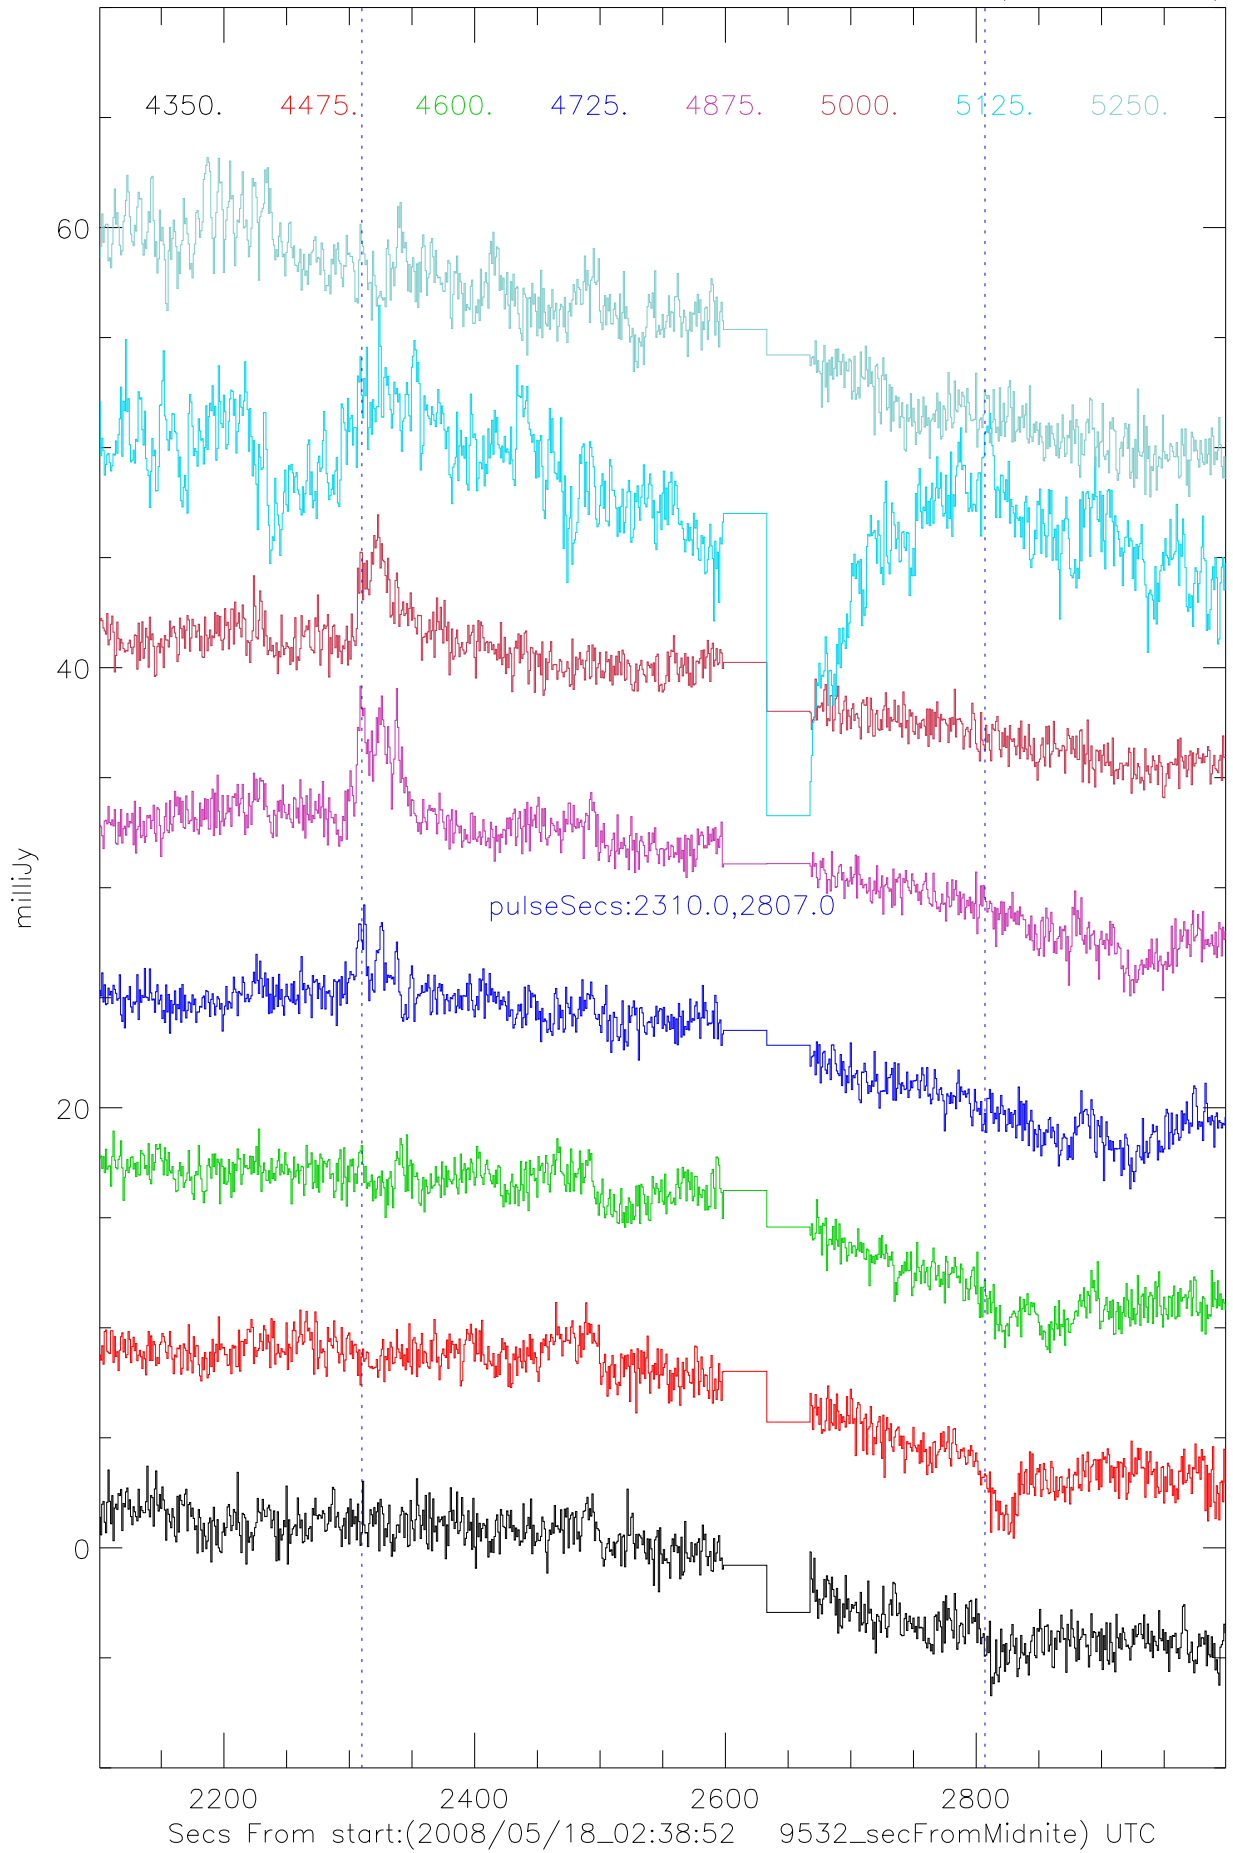

A2327 StokesV vs time. Colors are 100Mhz TotPwr(with offsets)

A2327 StokesV vs time. Colors are 100Mhz TotPwr(with offsets)