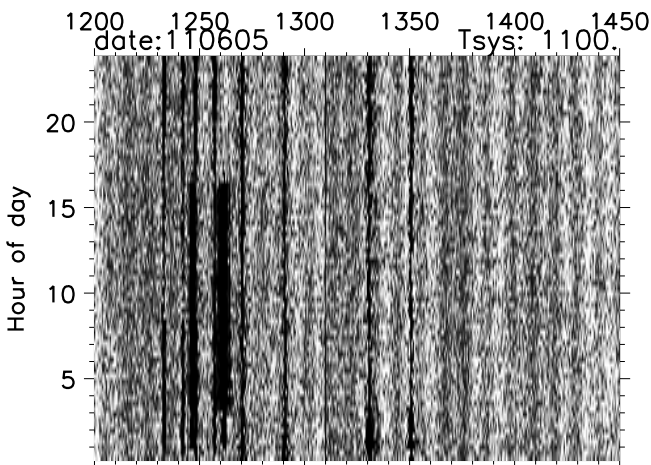

Arecibo Obs hilltop monitor rfi time vs Freq images

1200 1250 1300 1350 1400 1450
freq [Mhz]

1200 1250 1300 1350 1400 1450
freq [Mhz]

Arecibo Obs hilltop monitor rfi time vs Freq images

Arecibo Obs hilltop monitor rfi time vs Freq images

Arecibo Obs hilltop monitor rfi time vs Freq images