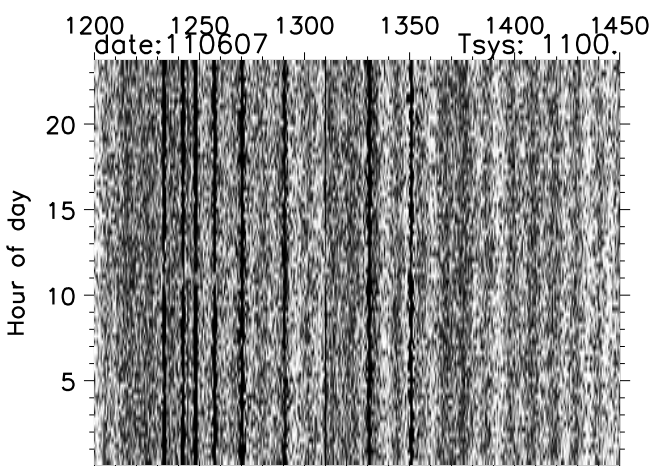

Arecibo Obs hilltop monitor rfi time vs Freq images

1200 1250 1300 1350 1400 1450
freq [Mhz]

1200 1250 1300 1350 1400 1450
freq [Mhz]

Arecibo Obs hilltop monitor rfi time vs Freq images

Arecibo Obs hilltop monitor rfi time vs Freq images

Arecibo Obs hilltop monitor rfi time vs Freq images