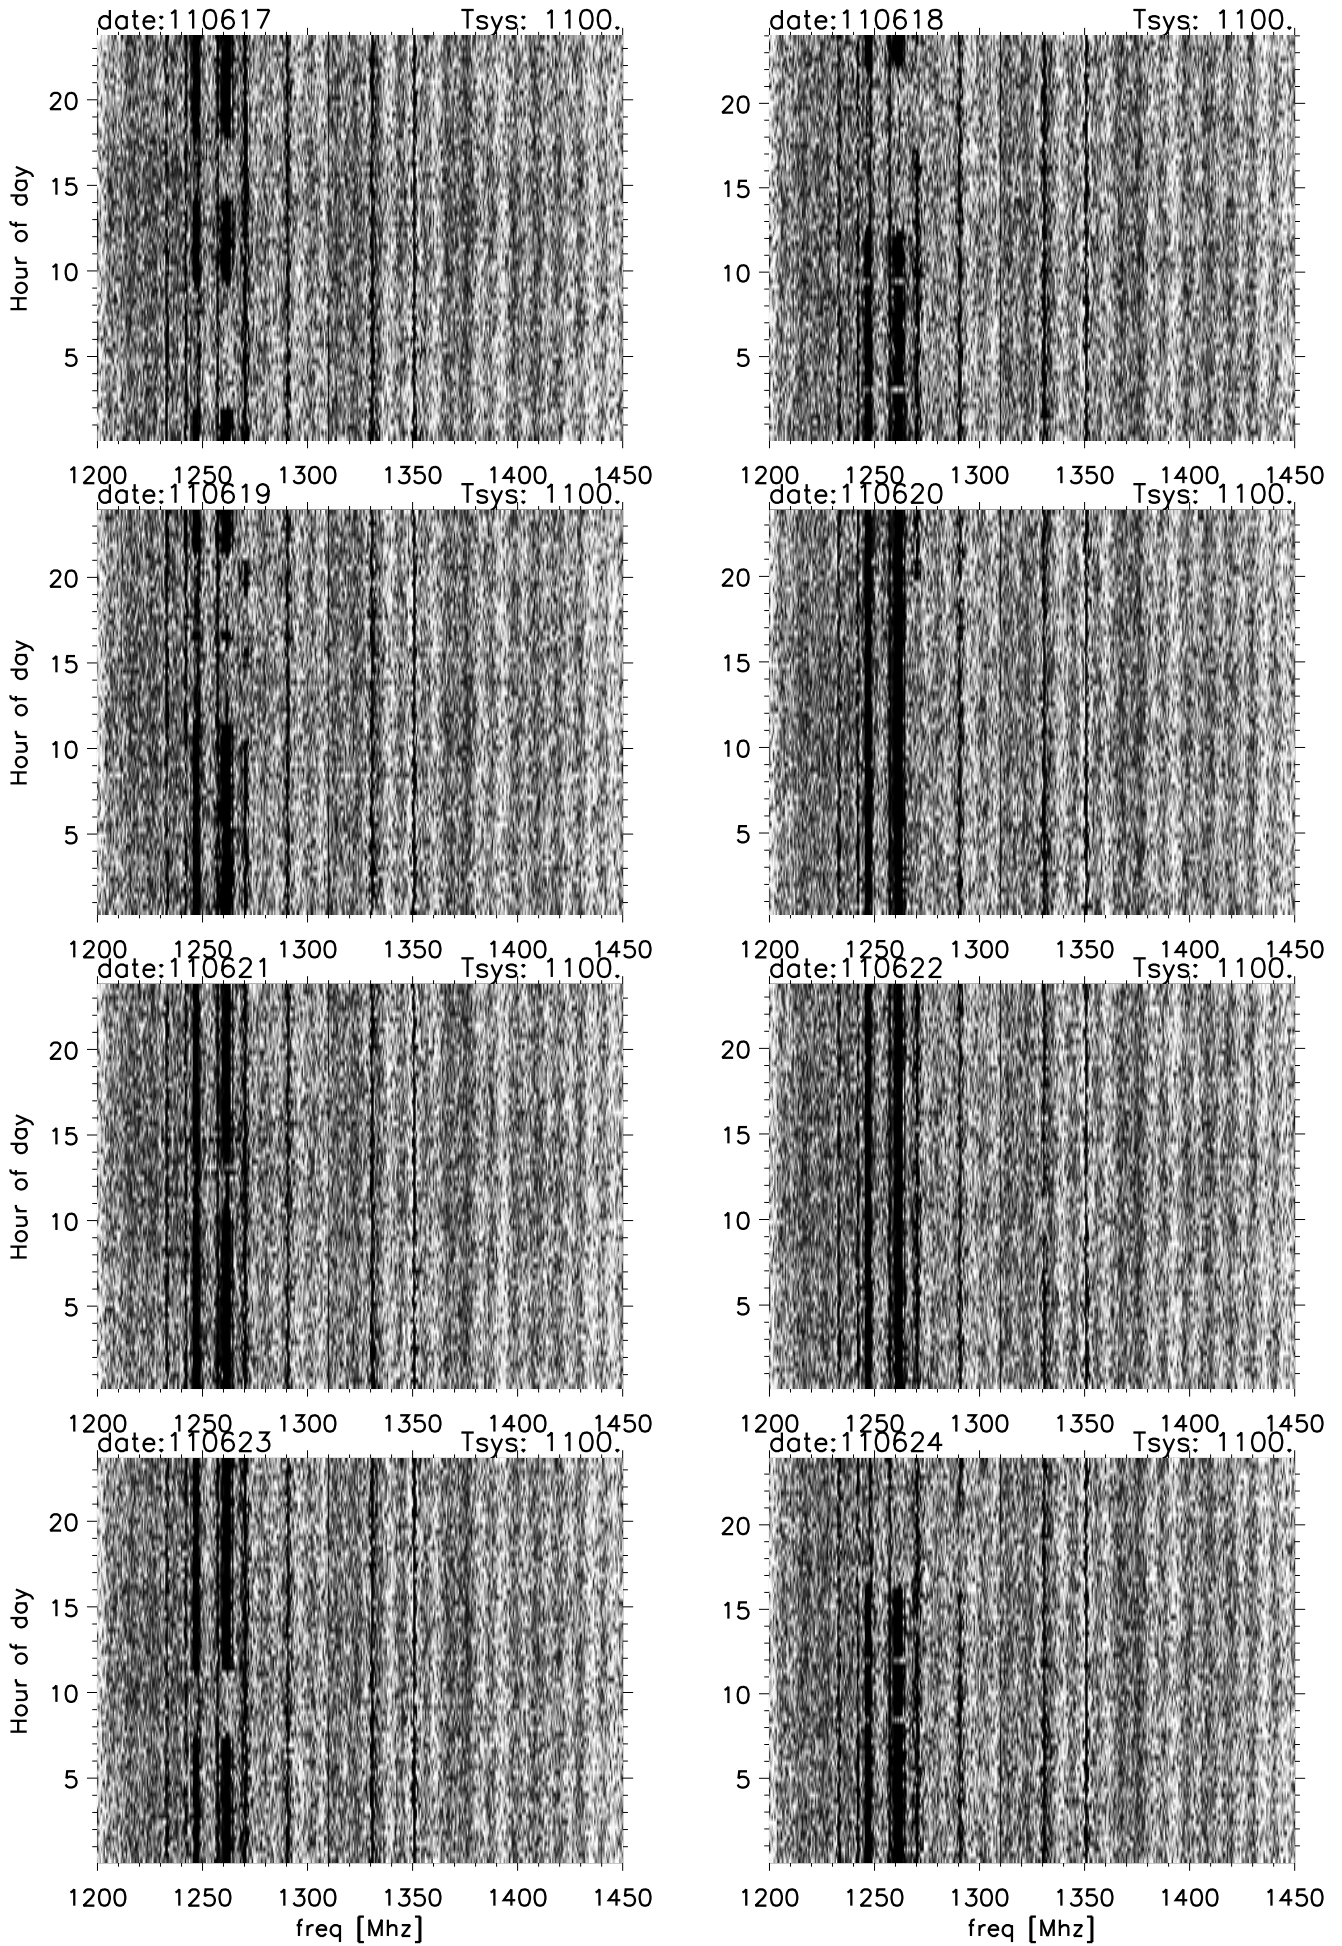

Arecibo Obs hilltop monitor rfi time vs Freq images

1200 1250 1300 1350 1400 1450
freq [Mhz]

1200 1250 1300 1350 1400 1450
freq [Mhz]

Arecibo Obs hilltop monitor rfi time vs Freq images

Arecibo Obs hilltop monitor rfi time vs Freq images

Arecibo Obs hilltop monitor rfi time vs Freq images