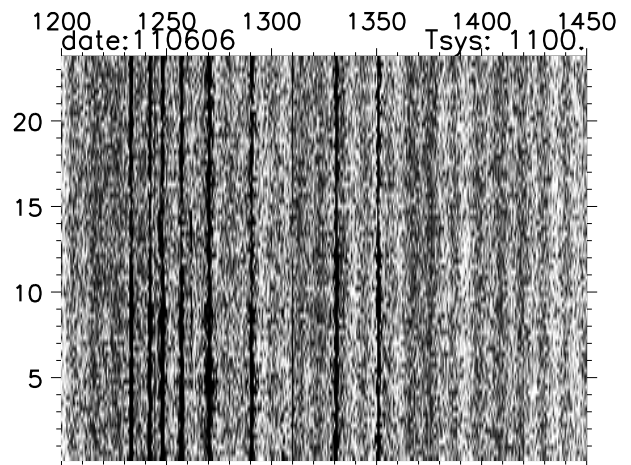

Arecibo Obs hilltop monitor rfi time vs Freq images

1200 1250 1300 1350 1400 1450
freq [Mhz]

1200 1250 1300 1350 1400 1450
freq [Mhz]

Arecibo Obs hilltop monitor rfi time vs Freq images

Arecibo Obs hilltop monitor rfi time vs Freq images

Arecibo Obs hilltop monitor rfi time vs Freq images