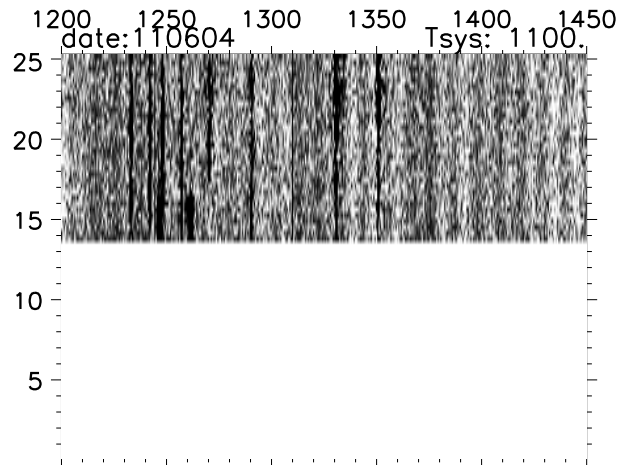

Arecibo Obs hilltop monitor rfi time vs Freq images

1200 1250 1300 1350 1400 1450
freq [Mhz]

1200 1250 1300 1350 1400 1450
freq [Mhz]

Arecibo Obs hilltop monitor rfi time vs Freq images

Arecibo Obs hilltop monitor rfi time vs Freq images

Arecibo Obs hilltop monitor rfi time vs Freq images