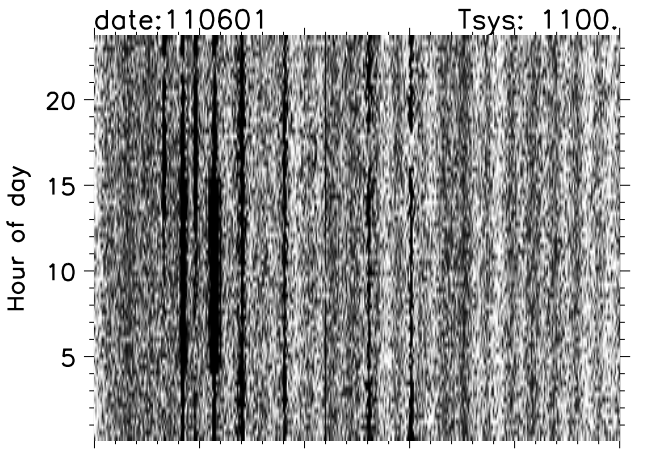

Arecibo Obs hilltop monitor rfi time vs Freq images

1200 1250 1300 1350 1400 1450
freq [Mhz]

1200 1250 1300 1350 1400 1450
freq [Mhz]

Arecibo Obs hilltop monitor rfi time vs Freq images

Arecibo Obs hilltop monitor rfi time vs Freq images

Arecibo Obs hilltop monitor rfi time vs Freq images