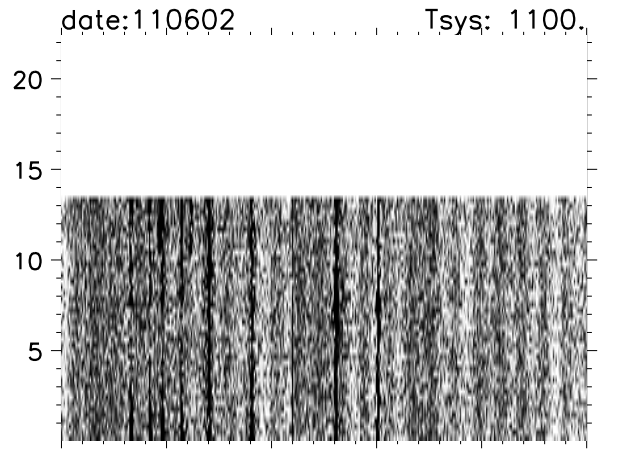

Arecibo Obs hilltop monitor rfi time vs Freq images

1200 1250 1300 1350 1400 1450
freq [Mhz]

1200 1250 1300 1350 1400 1450
freq [Mhz]

Arecibo Obs hilltop monitor rfi time vs Freq images

Arecibo Obs hilltop monitor rfi time vs Freq images

Arecibo Obs hilltop monitor rfi time vs Freq images