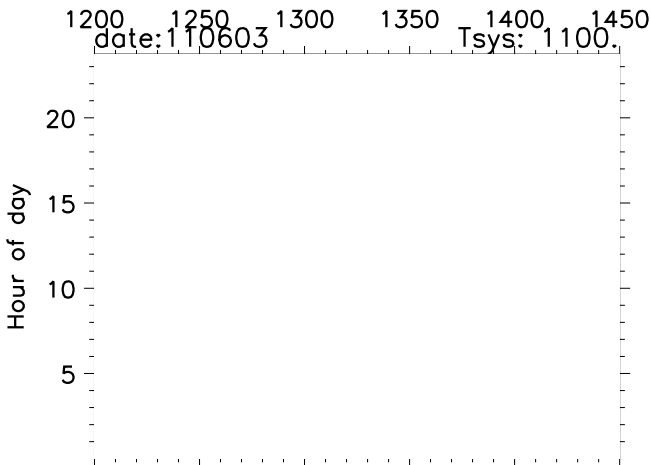

Arecibo Obs hilltop monitor rfi time vs Freq images

1200 1250 1300 1350 1400 1450
freq [Mhz]

1200 1250 1300 1350 1400 1450
freq [Mhz]

Arecibo Obs hilltop monitor rfi time vs Freq images

Arecibo Obs hilltop monitor rfi time vs Freq images

Arecibo Obs hilltop monitor rfi time vs Freq images