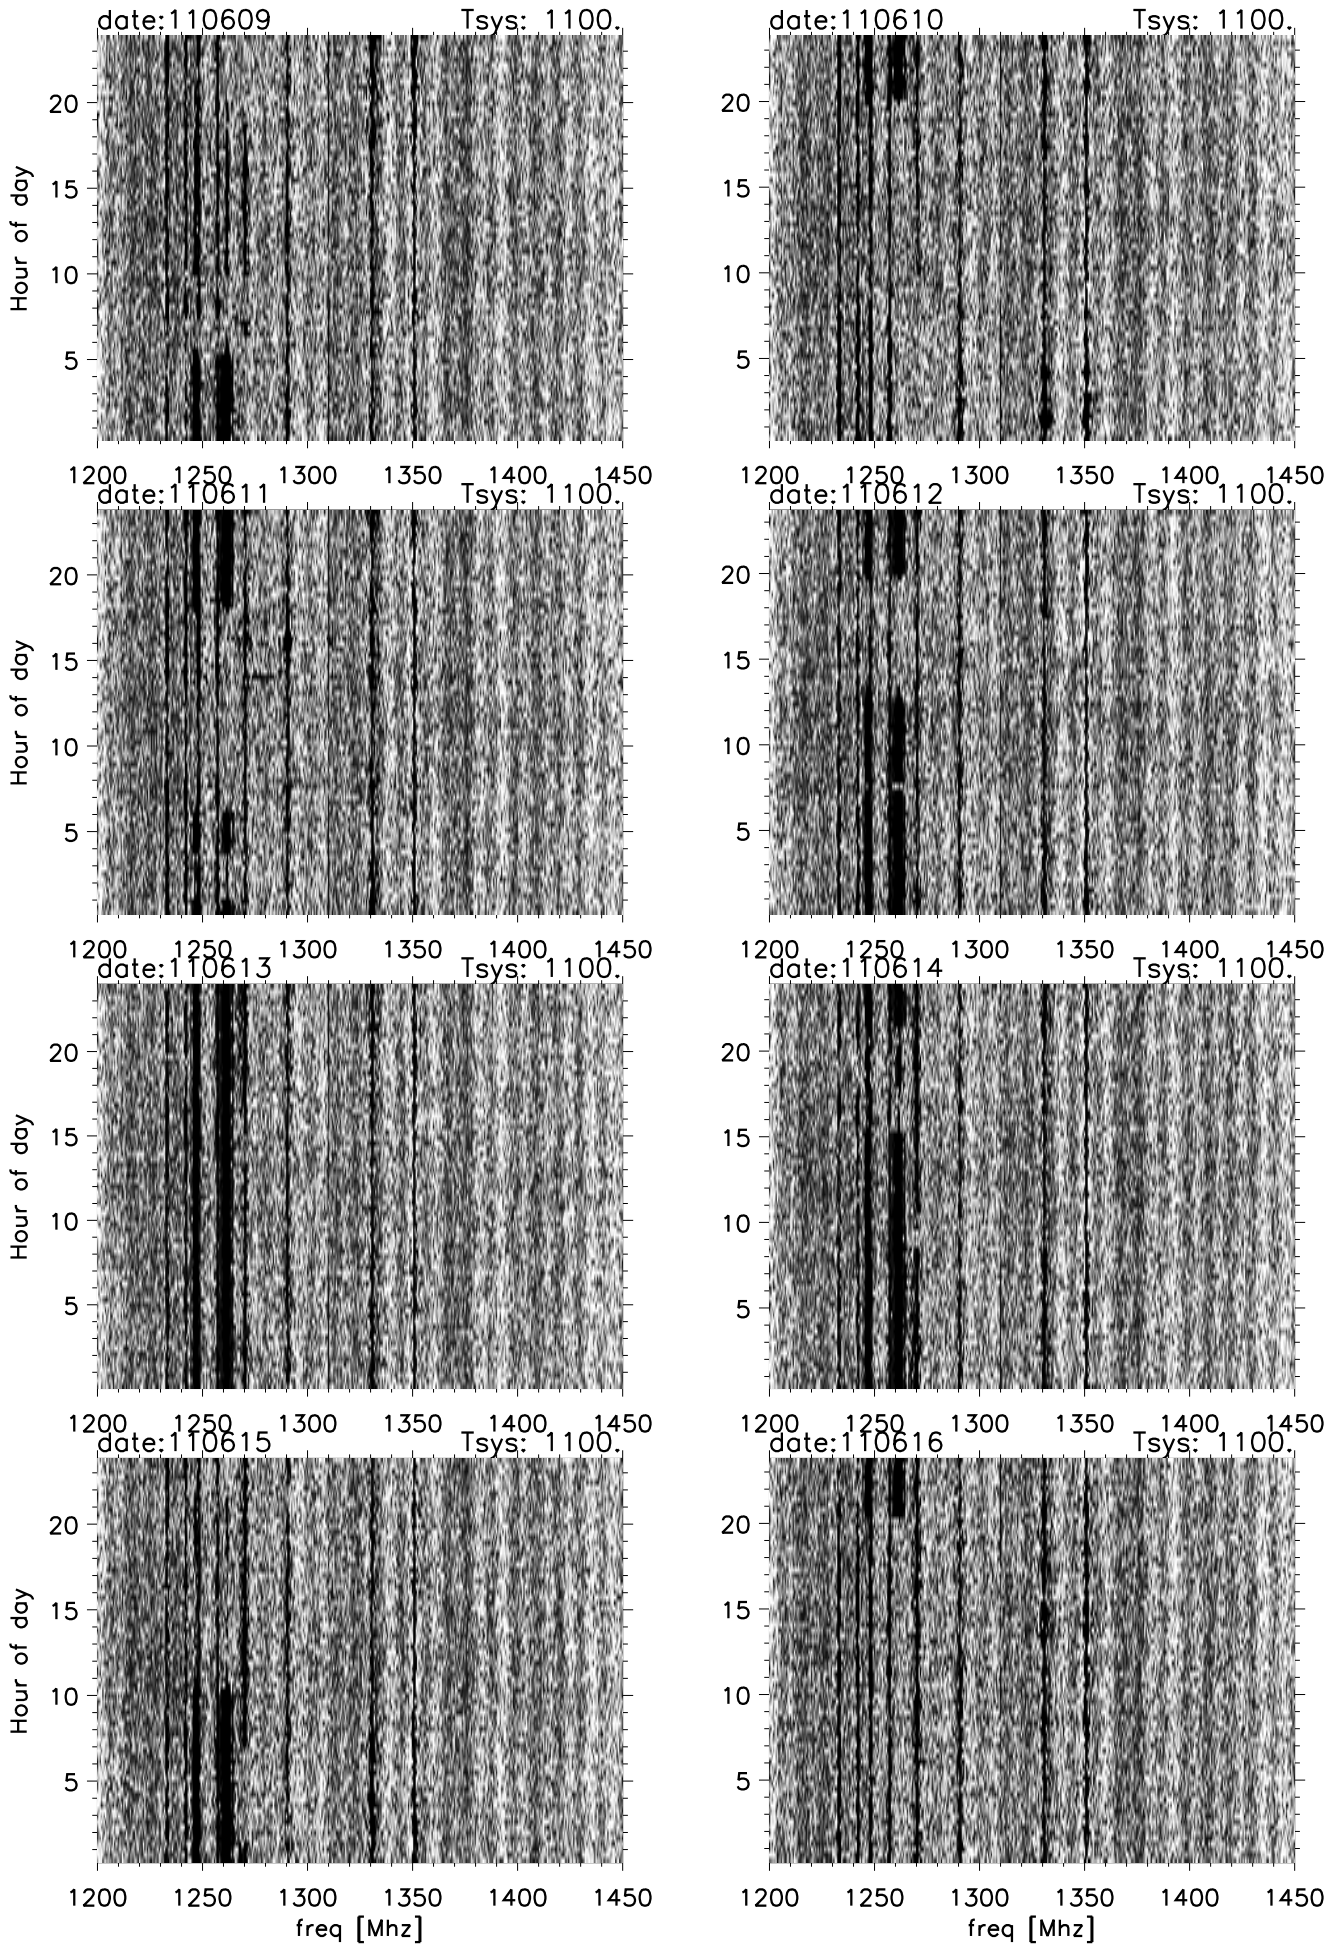

Arecibo Obs hilltop monitor rfi time vs Freq images

1200 1250 1300 1350 1400 1450
freq [Mhz]

1200 1250 1300 1350 1400 1450
freq [Mhz]

Arecibo Obs hilltop monitor rfi time vs Freq images

Arecibo Obs hilltop monitor rfi time vs Freq images

Arecibo Obs hilltop monitor rfi time vs Freq images