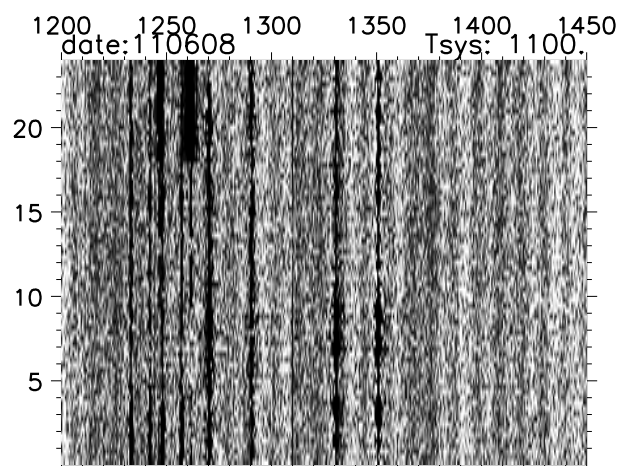

Arecibo Obs hilltop monitor rfi time vs Freq images

1200 1250 1300 1350 1400 1450
freq [Mhz]

1200 1250 1300 1350 1400 1450
freq [Mhz]

Arecibo Obs hilltop monitor rfi time vs Freq images

Arecibo Obs hilltop monitor rfi time vs Freq images

Arecibo Obs hilltop monitor rfi time vs Freq images