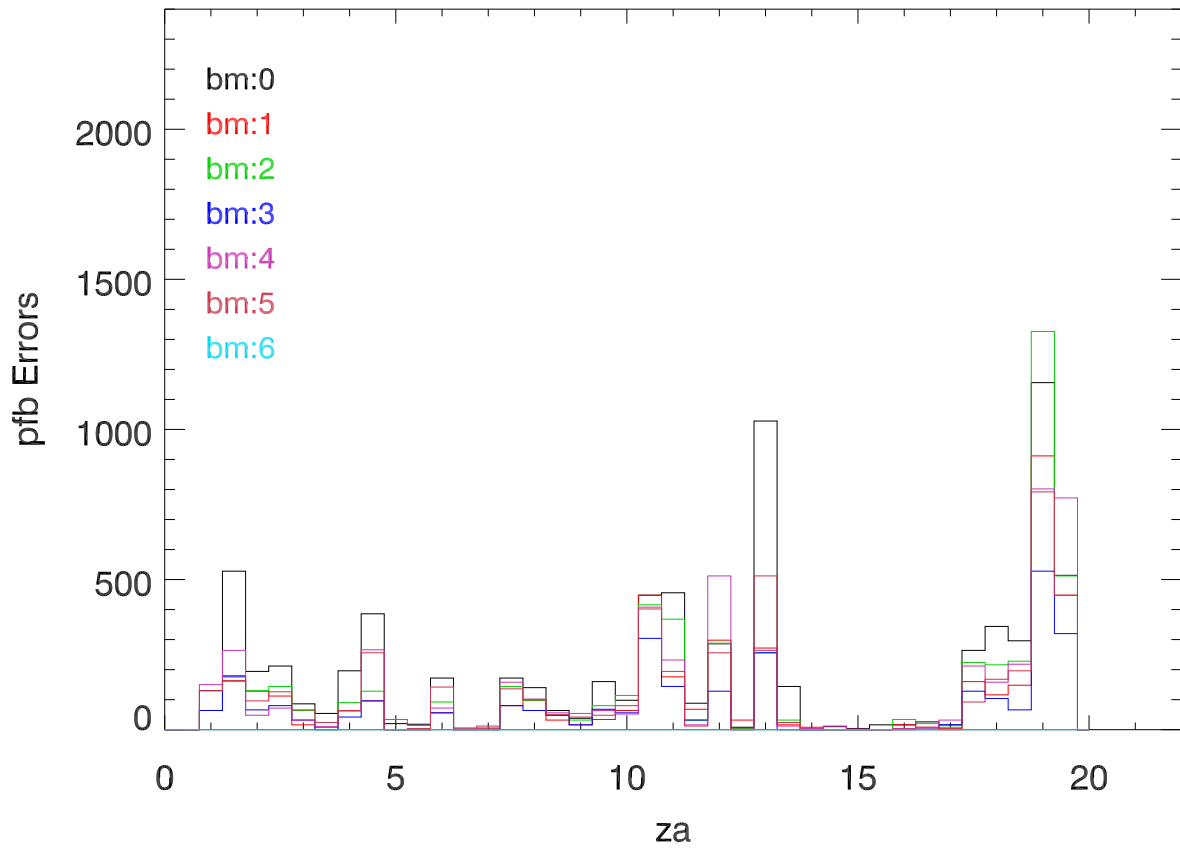

06jun11 Pfb errors for each bm binned to .5 deg za

Adc errors for each bm binned to .5 deg za

21jun11 Pfb errors for each bm binned to .5 deg za

Adc errors for each bm binned to .5 deg za

22jun11 Pfb errors for each bm binned to .5 deg za

Adc errors for each bm binned to .5 deg za

23jun11 Pfb errors for each bm binned to .5 deg za

Adc errors for each bm binned to .5 deg za

24jun11 Pfb errors for each bm binned to .5 deg za

Adc errors for each bm binned to .5 deg za

25jun11 Pfb errors for each bm binned to .5 deg za

Adc errors for each bm binned to .5 deg za