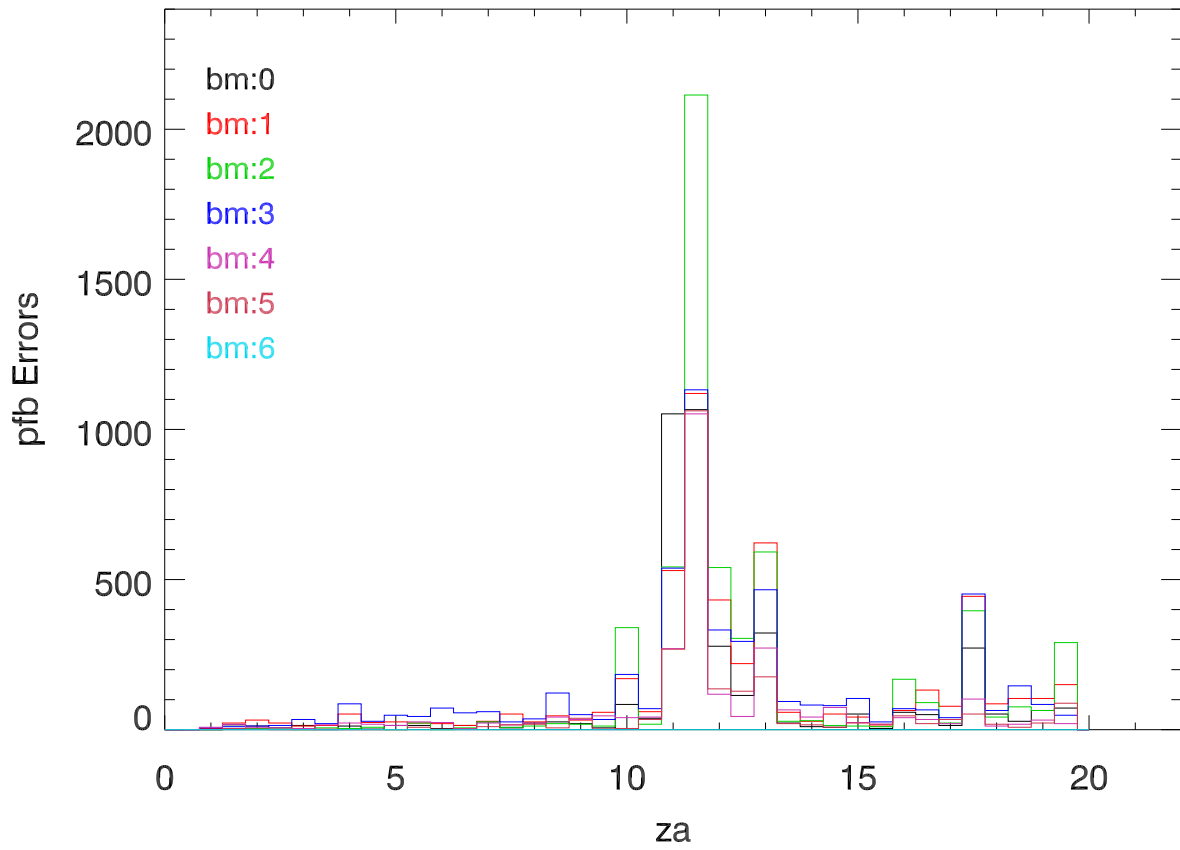

06jun11 Pfb errors for each bm binned to .5 deg za

Adc errors for each bm binned to .5 deg za

21jun11 Pfb errors for each bm binned to .5 deg za

Adc errors for each bm binned to .5 deg za

22jun11 Pfb errors for each bm binned to .5 deg za

Adc errors for each bm binned to .5 deg za

23jun11 Pfb errors for each bm binned to .5 deg za

Adc errors for each bm binned to .5 deg za

24jun11 Pfb errors for each bm binned to .5 deg za

Adc errors for each bm binned to .5 deg za

25jun11 Pfb errors for each bm binned to .5 deg za

Adc errors for each bm binned to .5 deg za