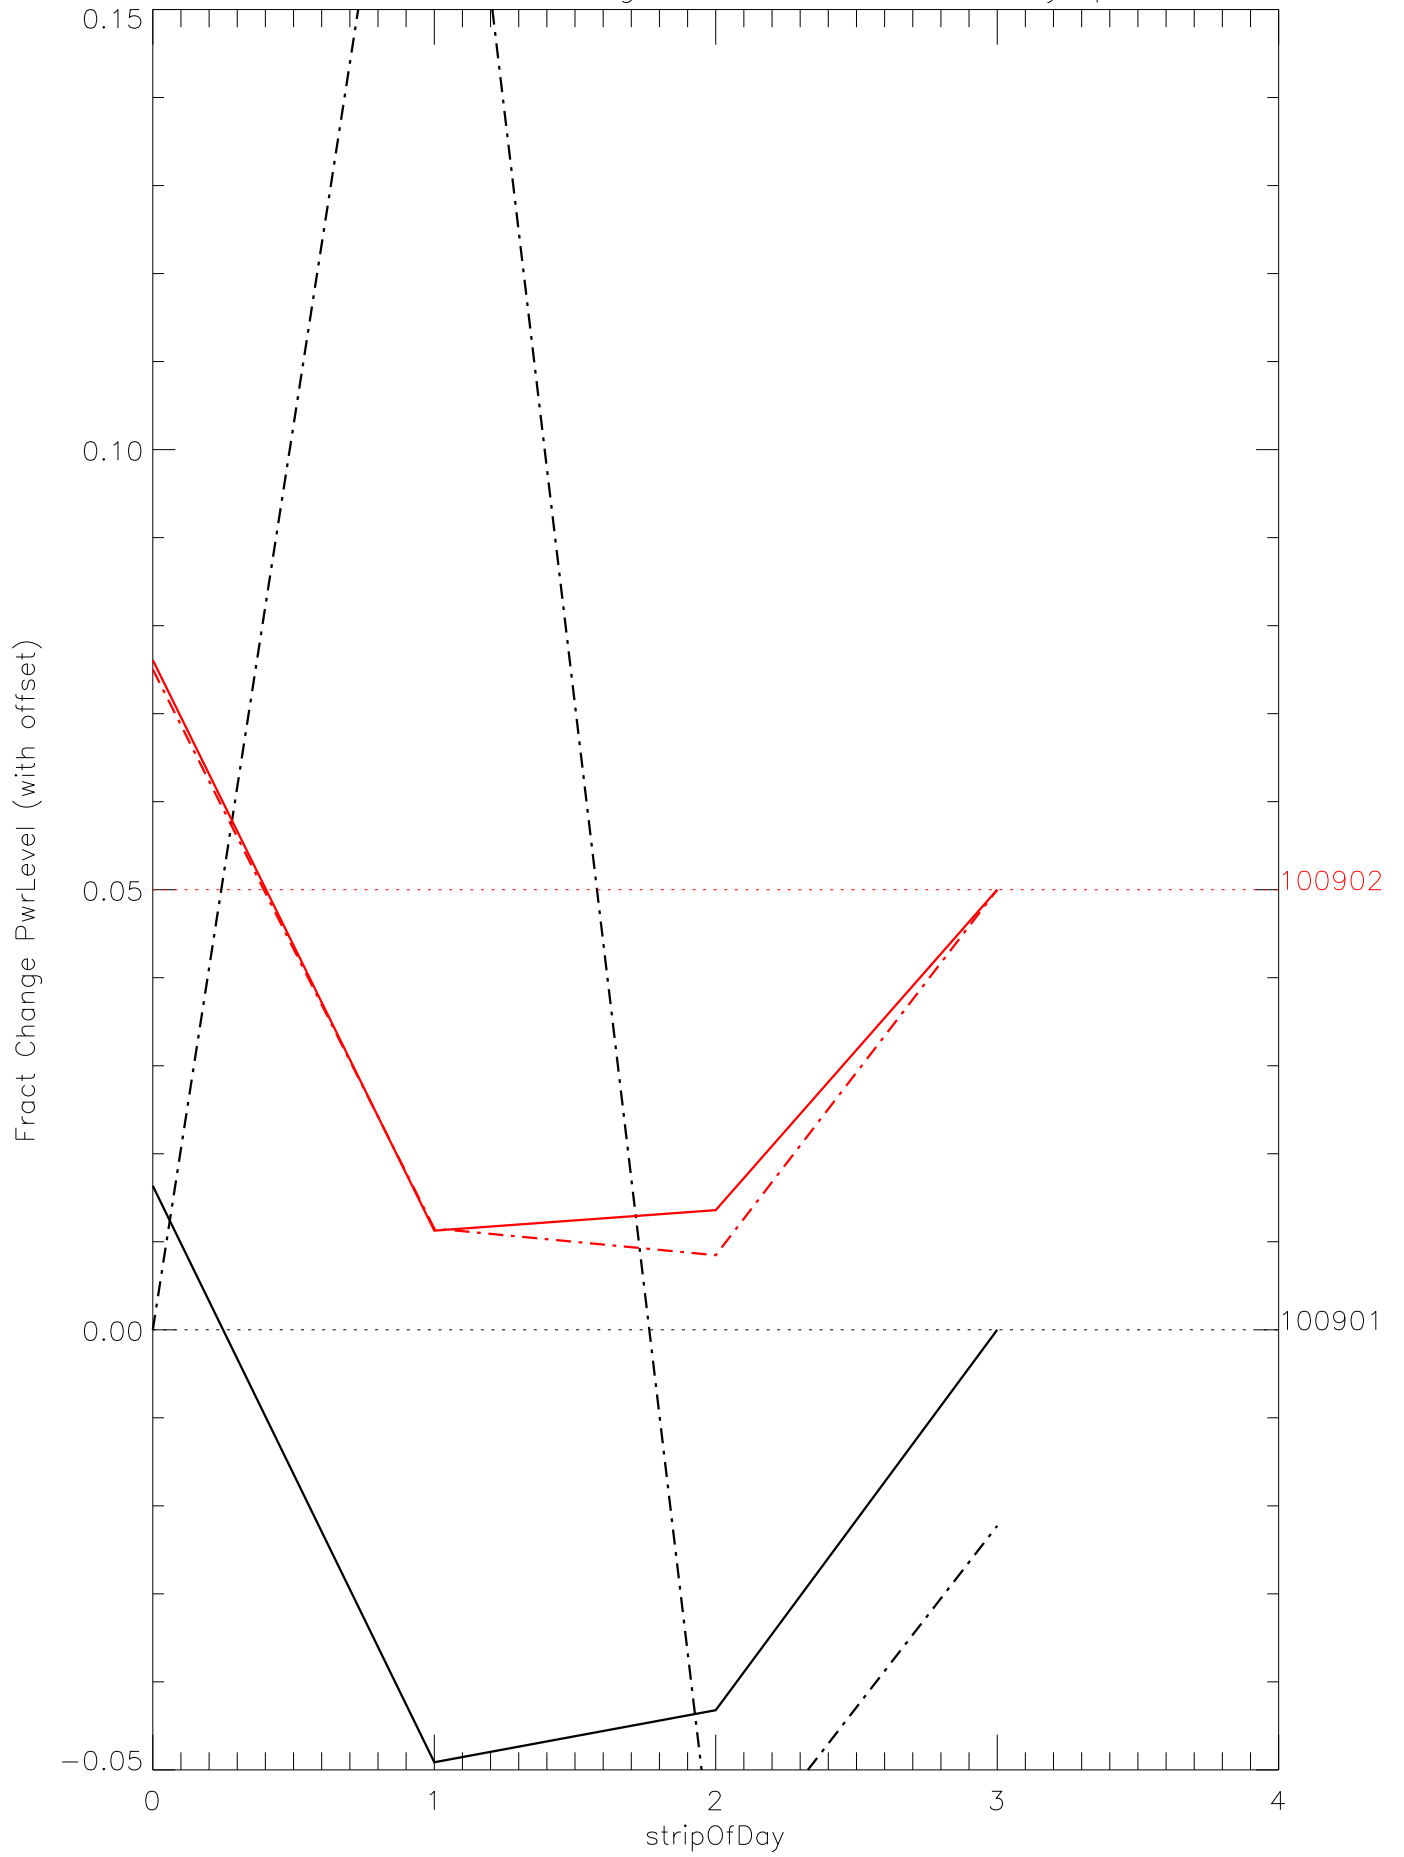

a2048 fractional change PwrLevel for each day. pixel:0

a2048 fractional change PwrLevel for each day. pixel:1

a2048 fractional change PwrLevel for each day. pixel:2

a2048 fractional change PwrLevel for each day. pixel:3

a2048 fractional change PwrLevel for each day. pixel:4

a2048 fractional change PwrLevel for each day. pixel:5

a2048 fractional change PwrLevel for each day. pixel:6