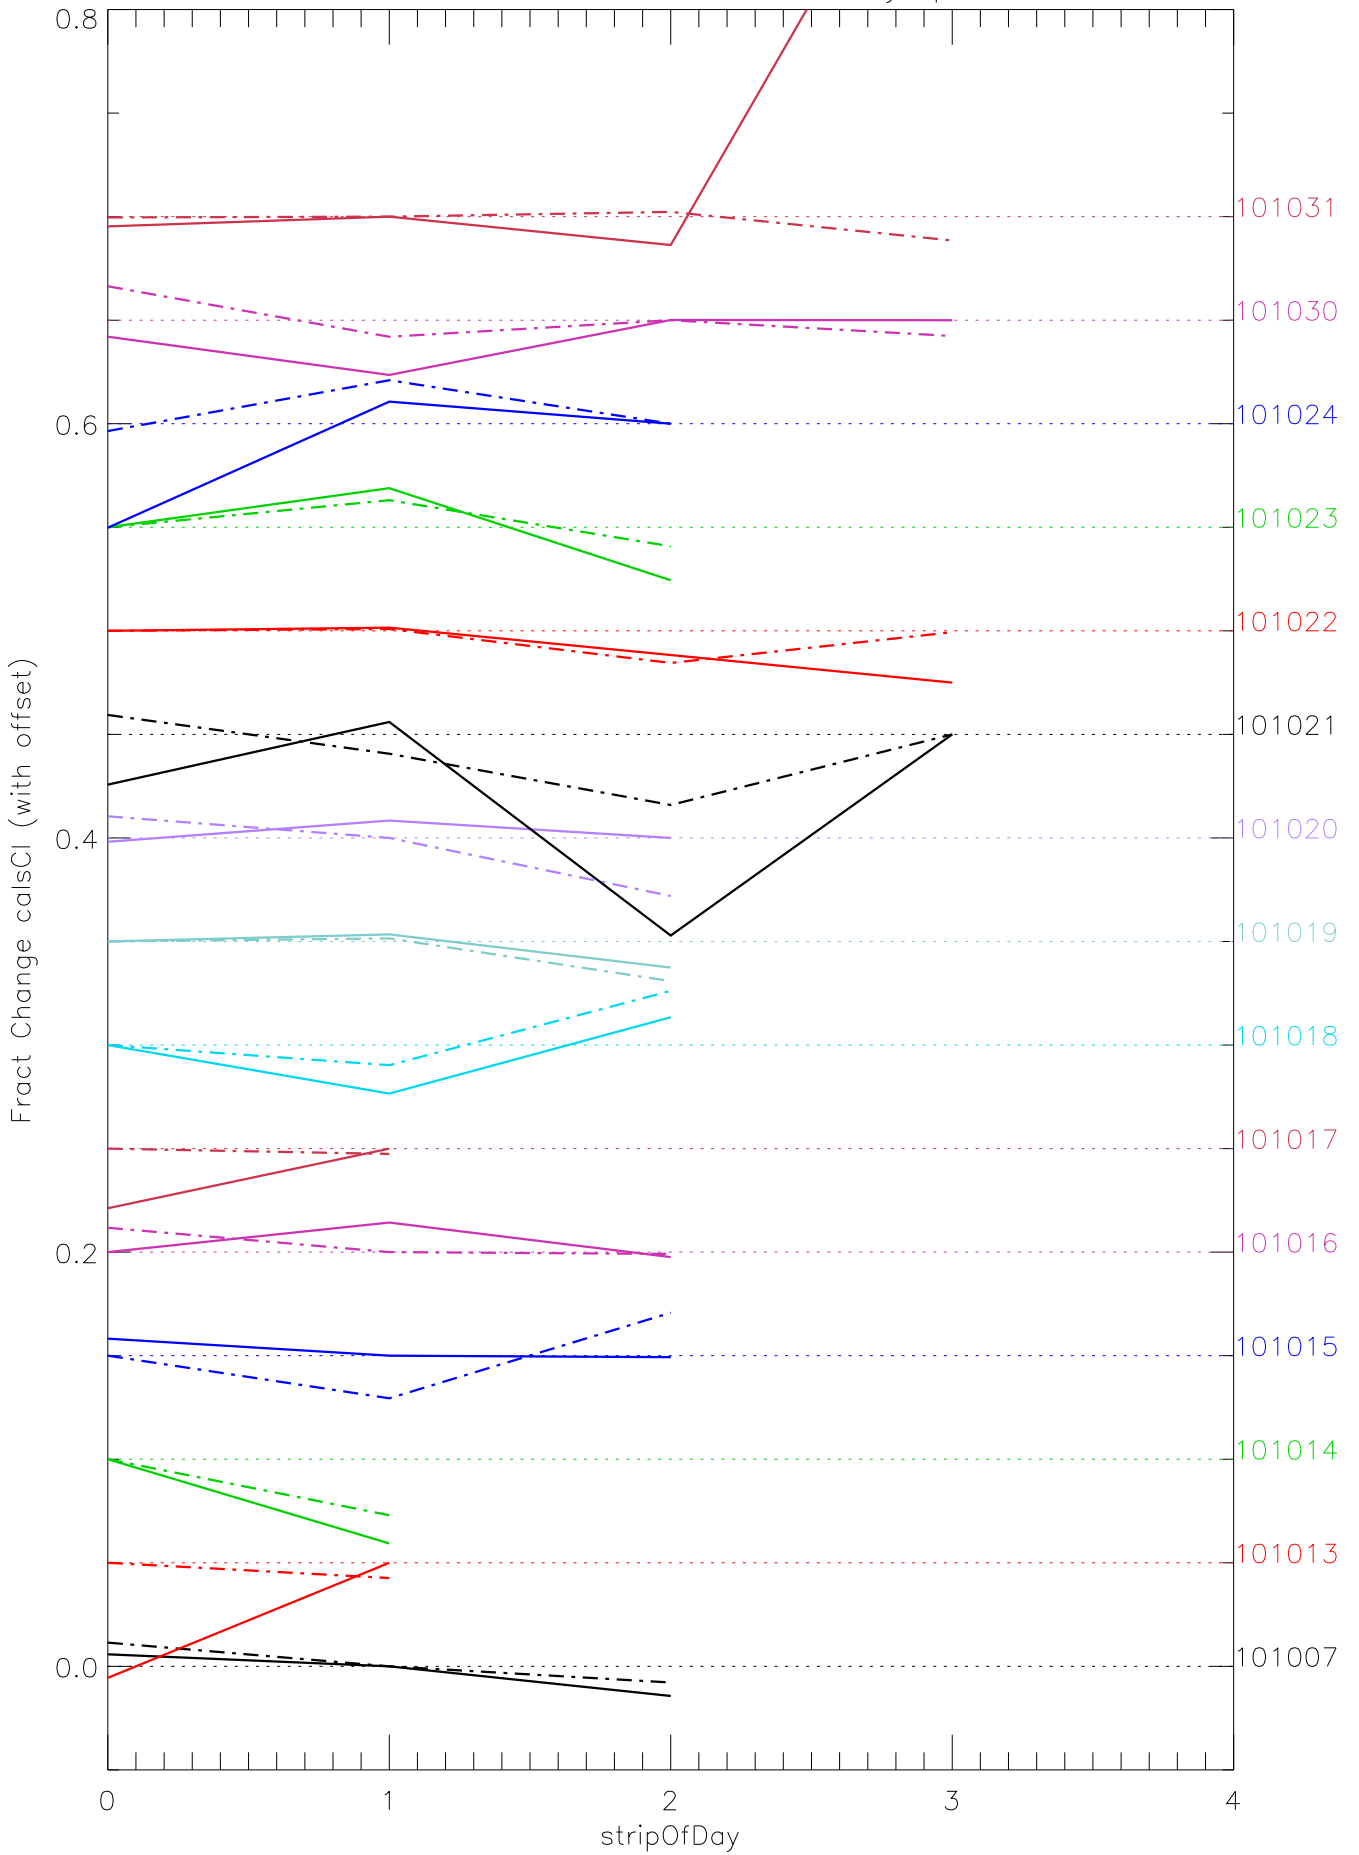

a2048 calsci factors for each day. pixel:0

a2048 calsci factors for each day. pixel:1

a2048 calsci factors for each day. pixel:2

a2048 calsci factors for each day. pixel:3

a2048 calsci factors for each day. pixel:4

a2048 calsci factors for each day. pixel:5

a2048 calsci factors for each day. pixel:6