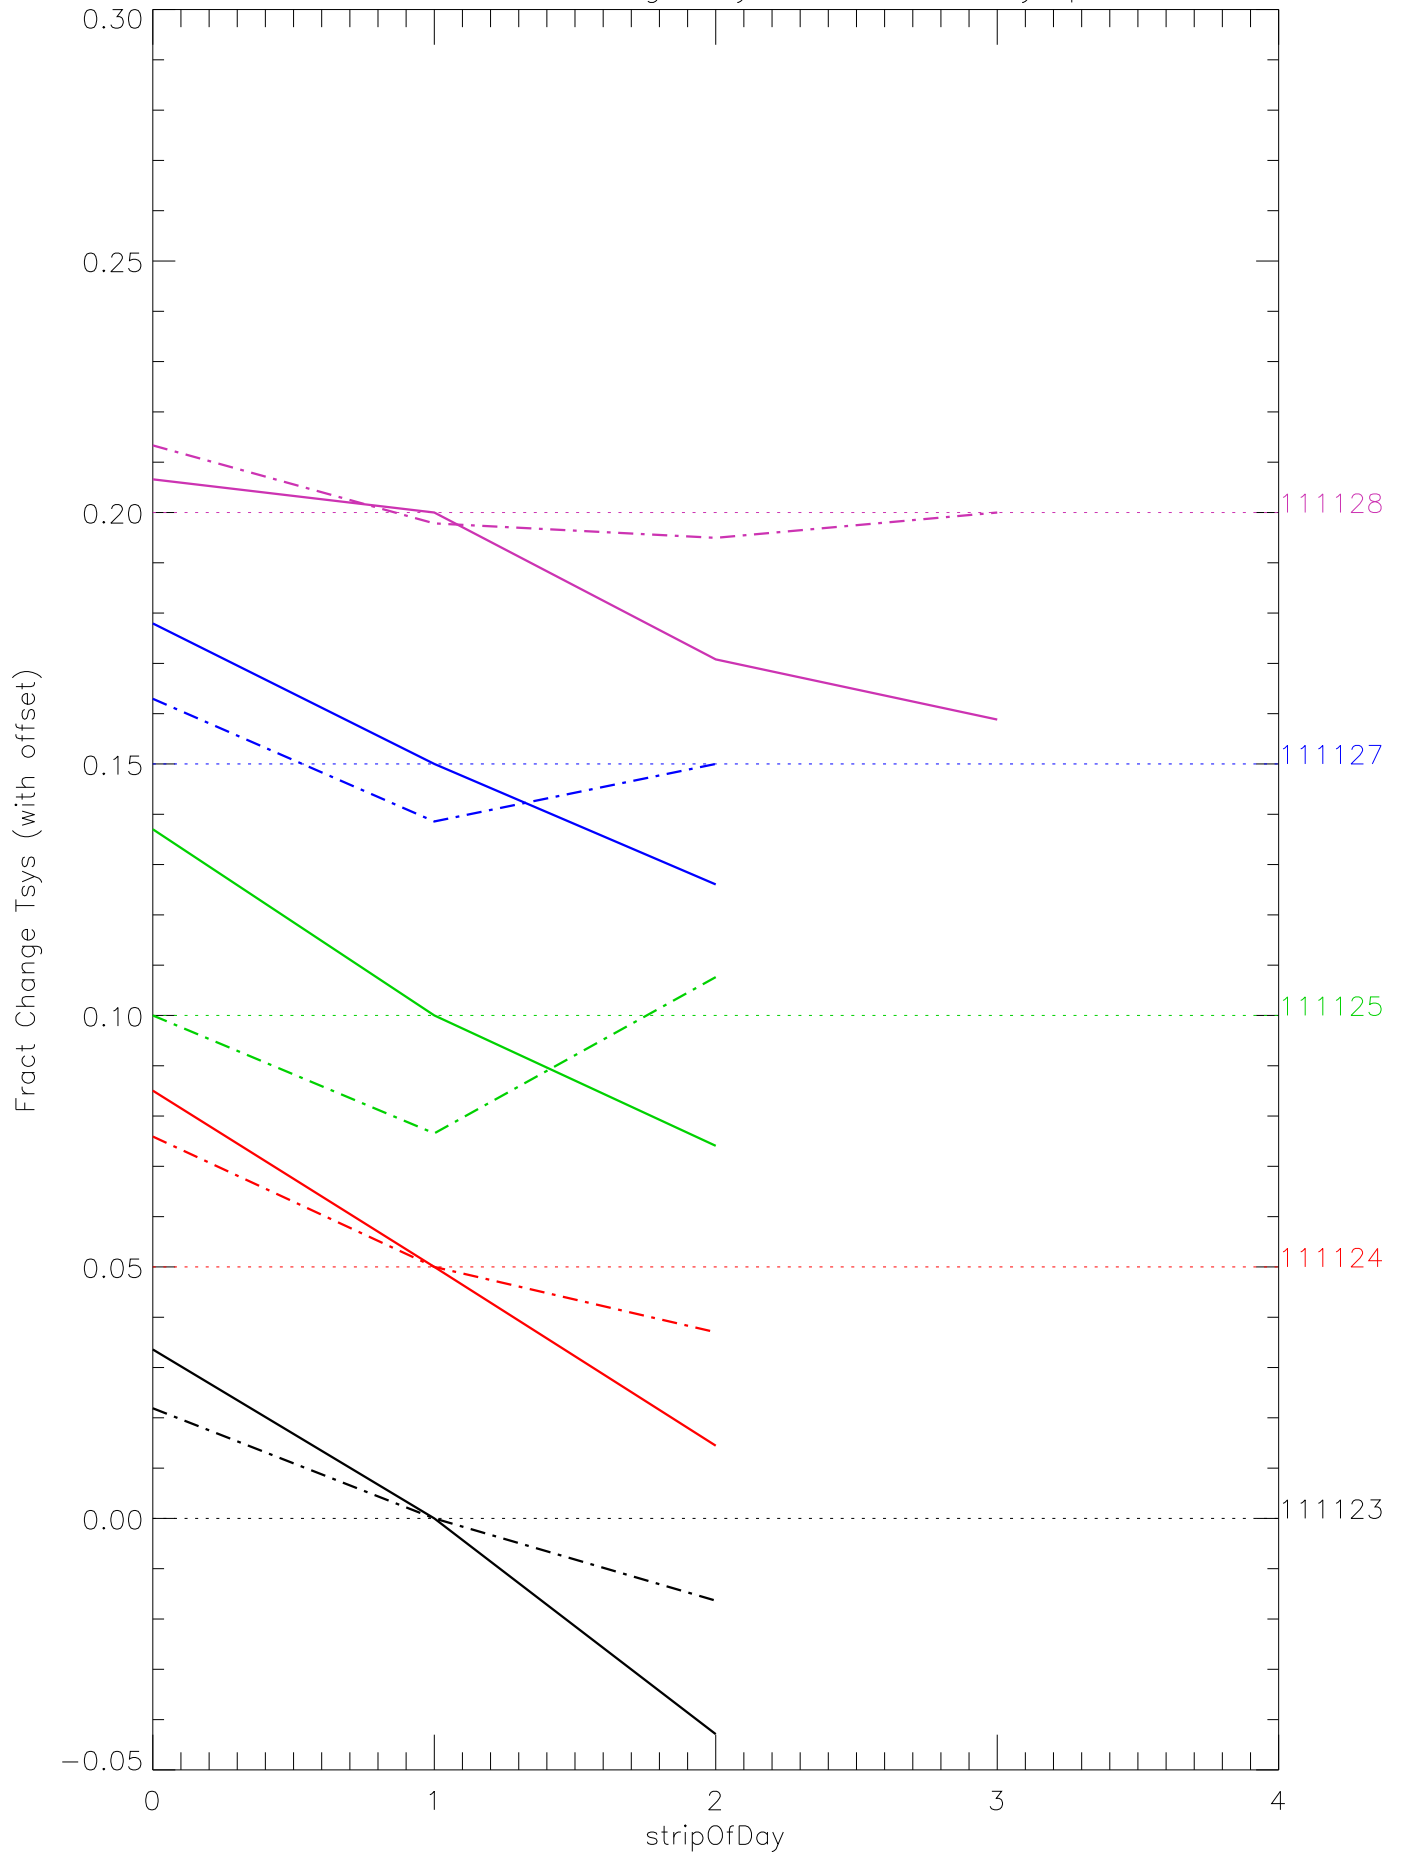

a2048 fractional change TsysK for each day. pixel:0

a2048 fractional change TsysK for each day. pixel:1

a2048 fractional change TsysK for each day. pixel:2

a2048 fractional change TsysK for each day. pixel:3

a2048 fractional change TsysK for each day. pixel:4

a2048 fractional change TsysK for each day. pixel:5

a2048 fractional change TsysK for each day. pixel:6