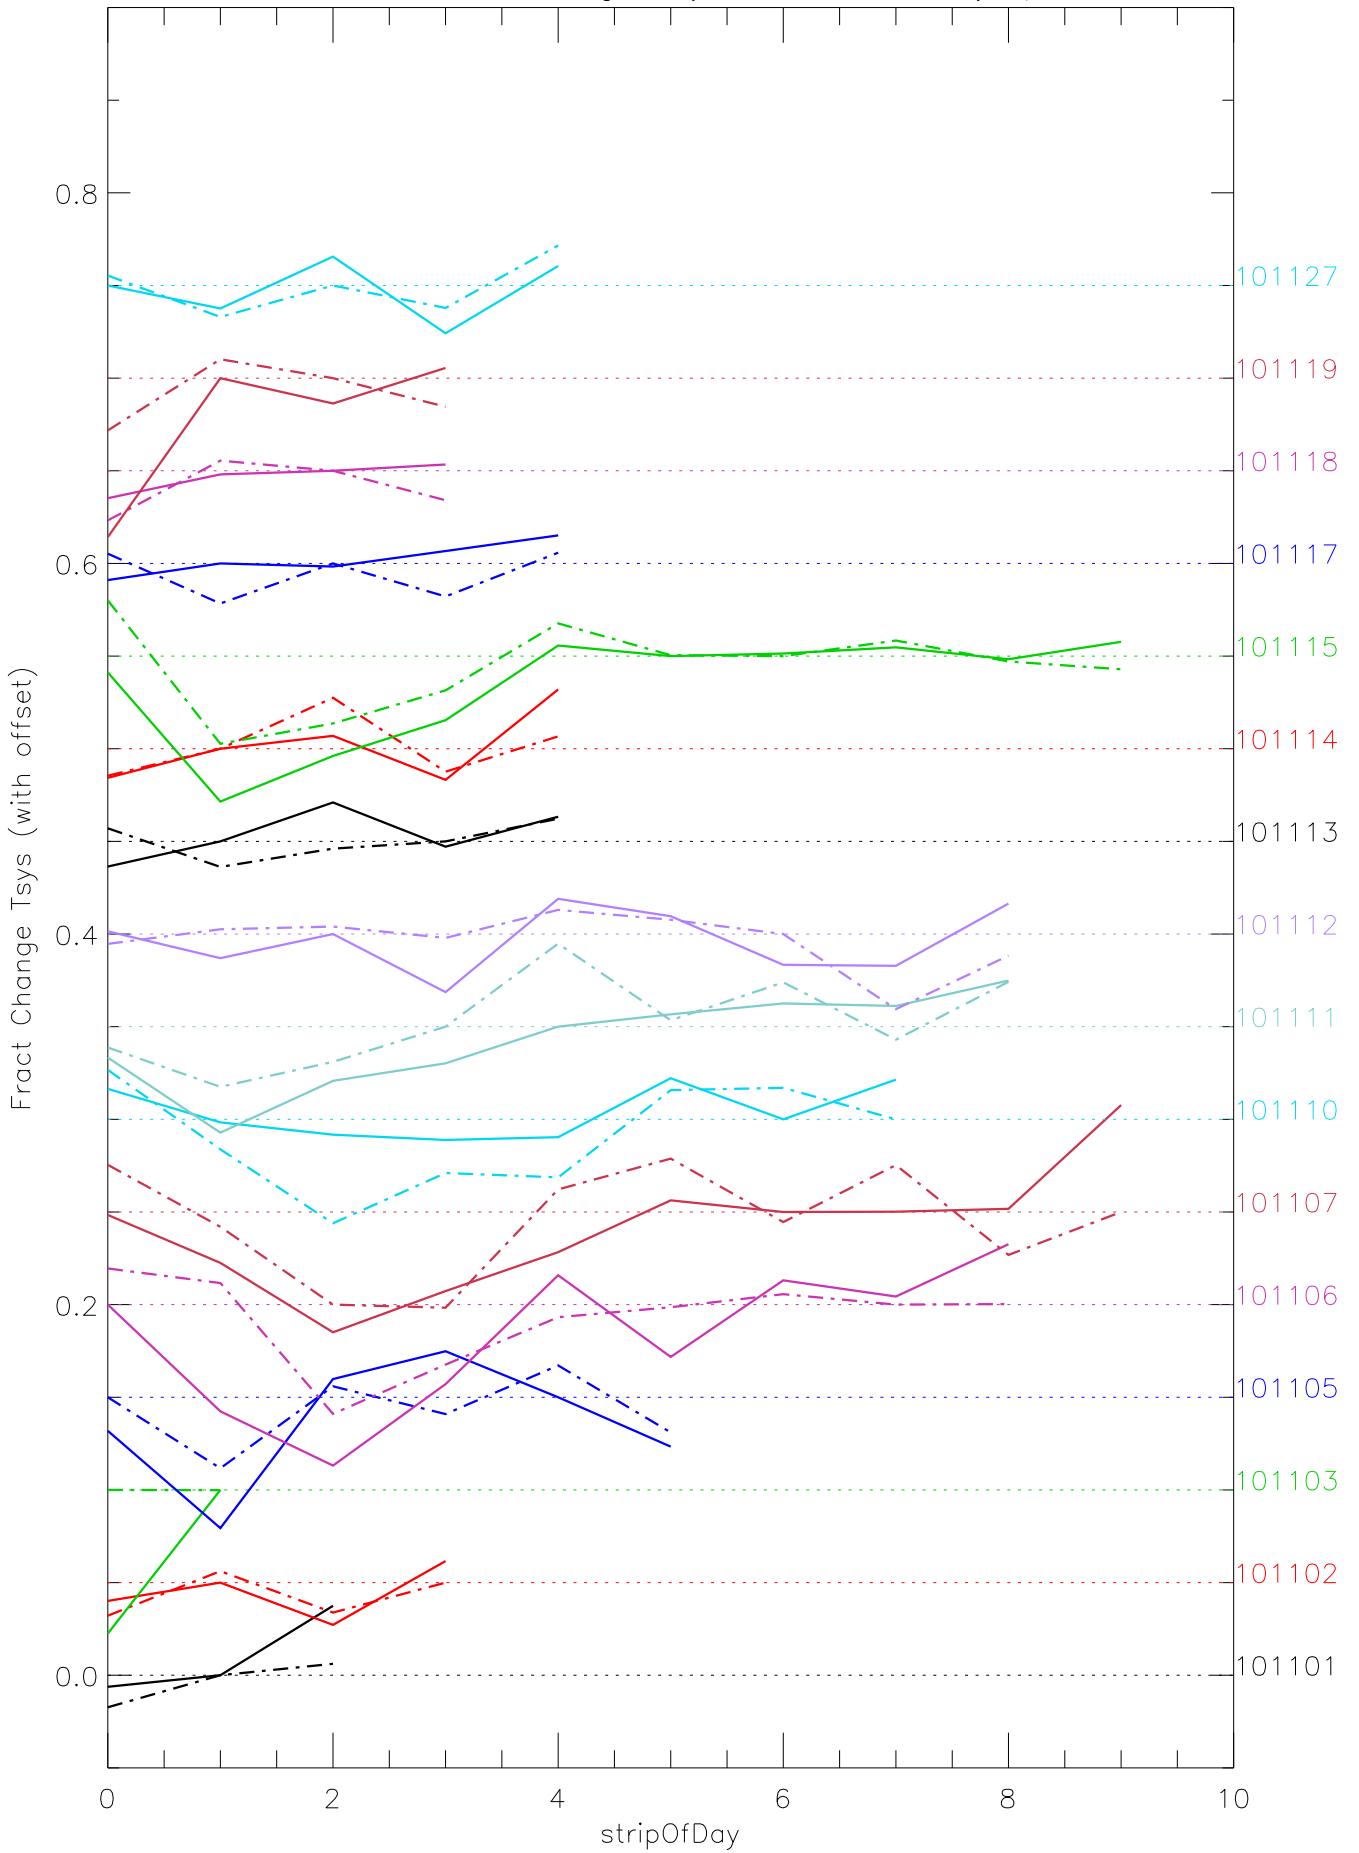

a2048 fractional change TsysK for each day. pixel:0

a2048 fractional change TsysK for each day. pixel:1

a2048 fractional change TsysK for each day. pixel:2

a2048 fractional change TsysK for each day. pixel:3

a2048 fractional change TsysK for each day. pixel:4

a2048 fractional change TsysK for each day. pixel:5

a2048 fractional change TsysK for each day. pixel:6