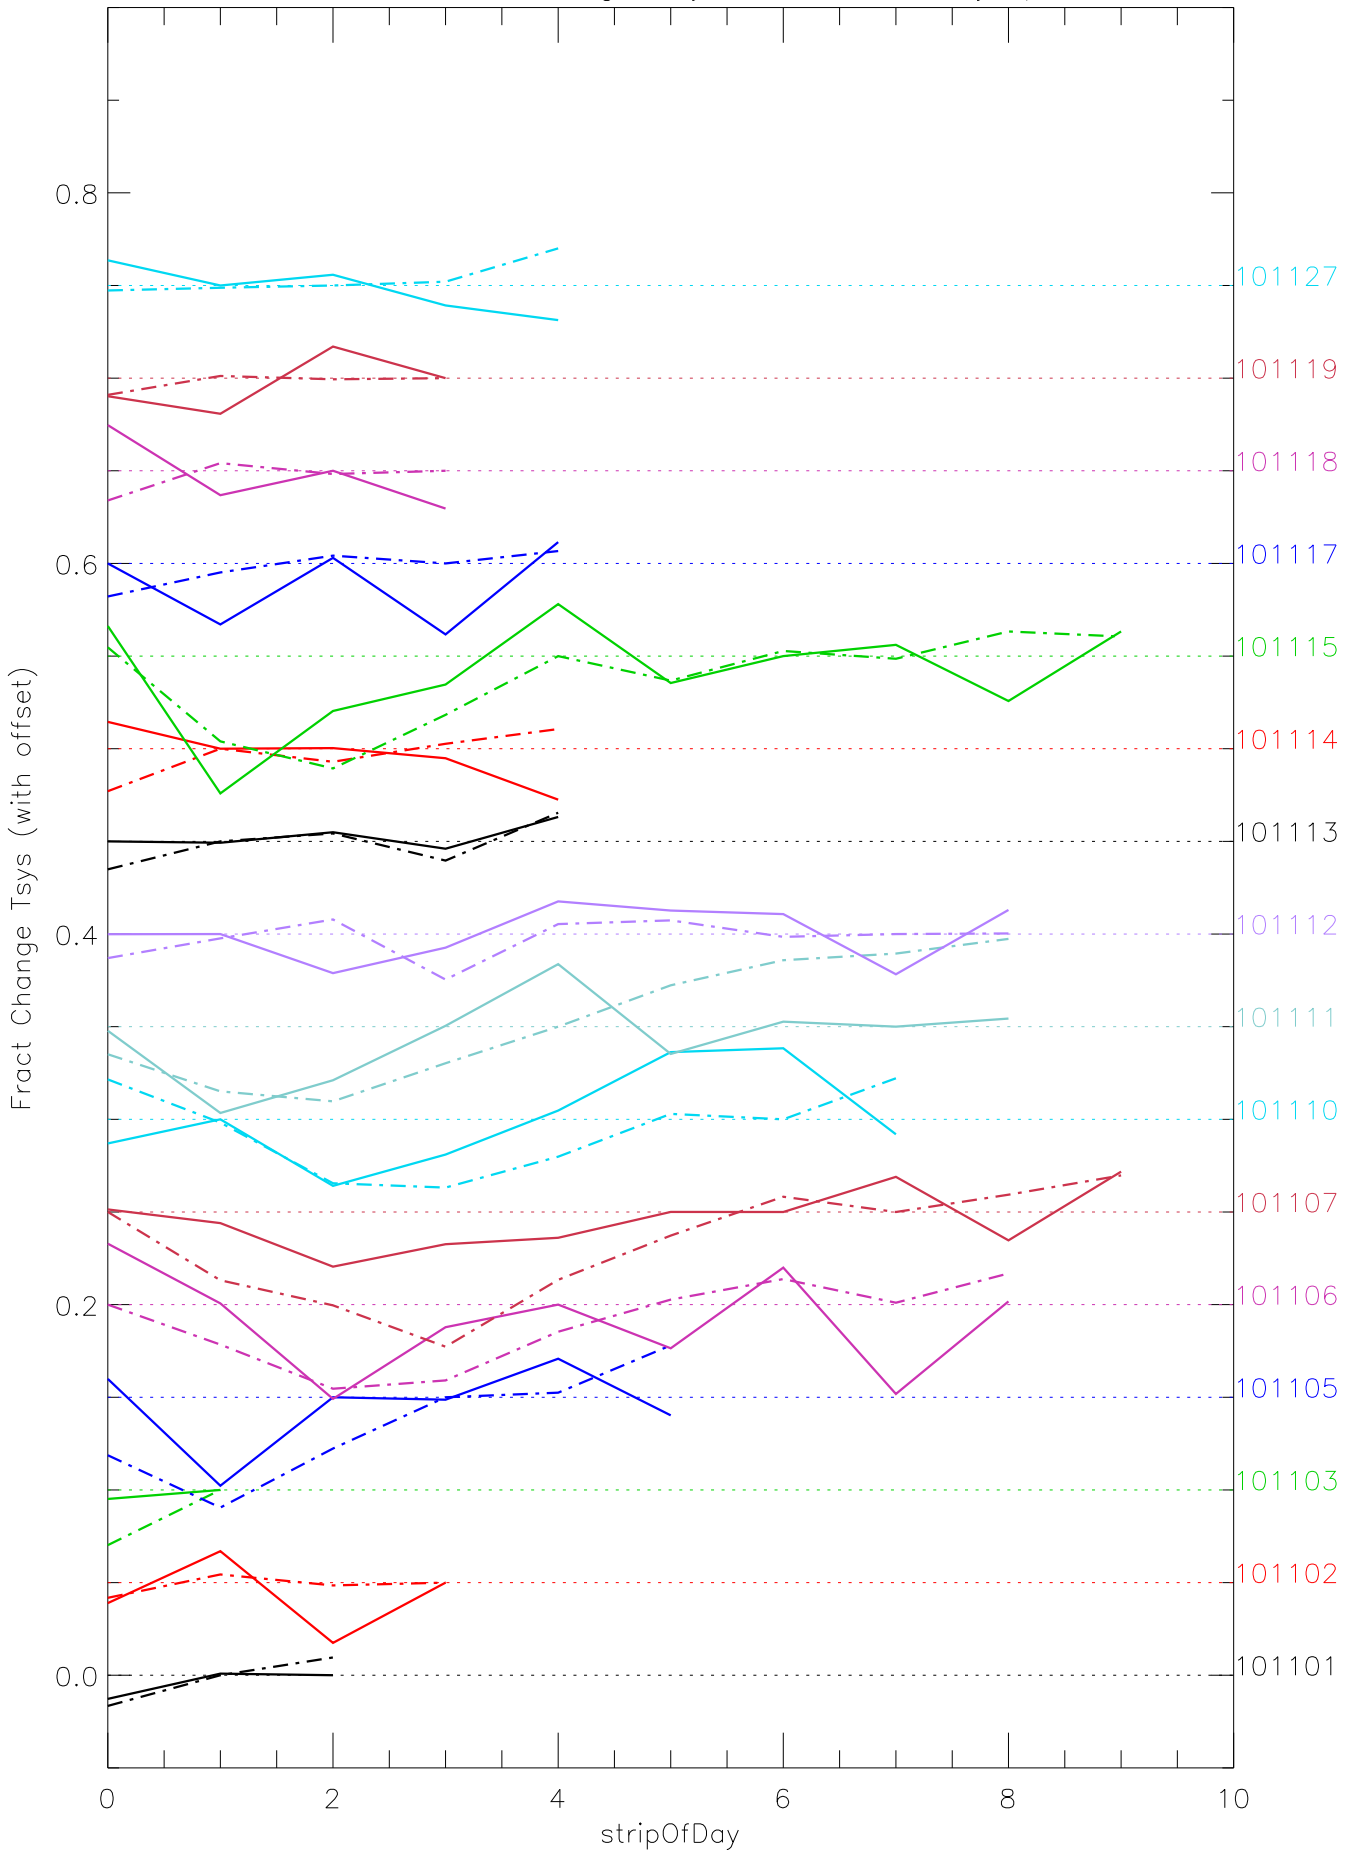

a2048 fractional change TsysK for each day. pixel:0

a2048 fractional change TsysK for each day. pixel:1

a2048 fractional change TsysK for each day. pixel:2

a2048 fractional change TsysK for each day. pixel:3

a2048 fractional change TsysK for each day. pixel:4

a2048 fractional change TsysK for each day. pixel:5

a2048 fractional change TsysK for each day. pixel:6