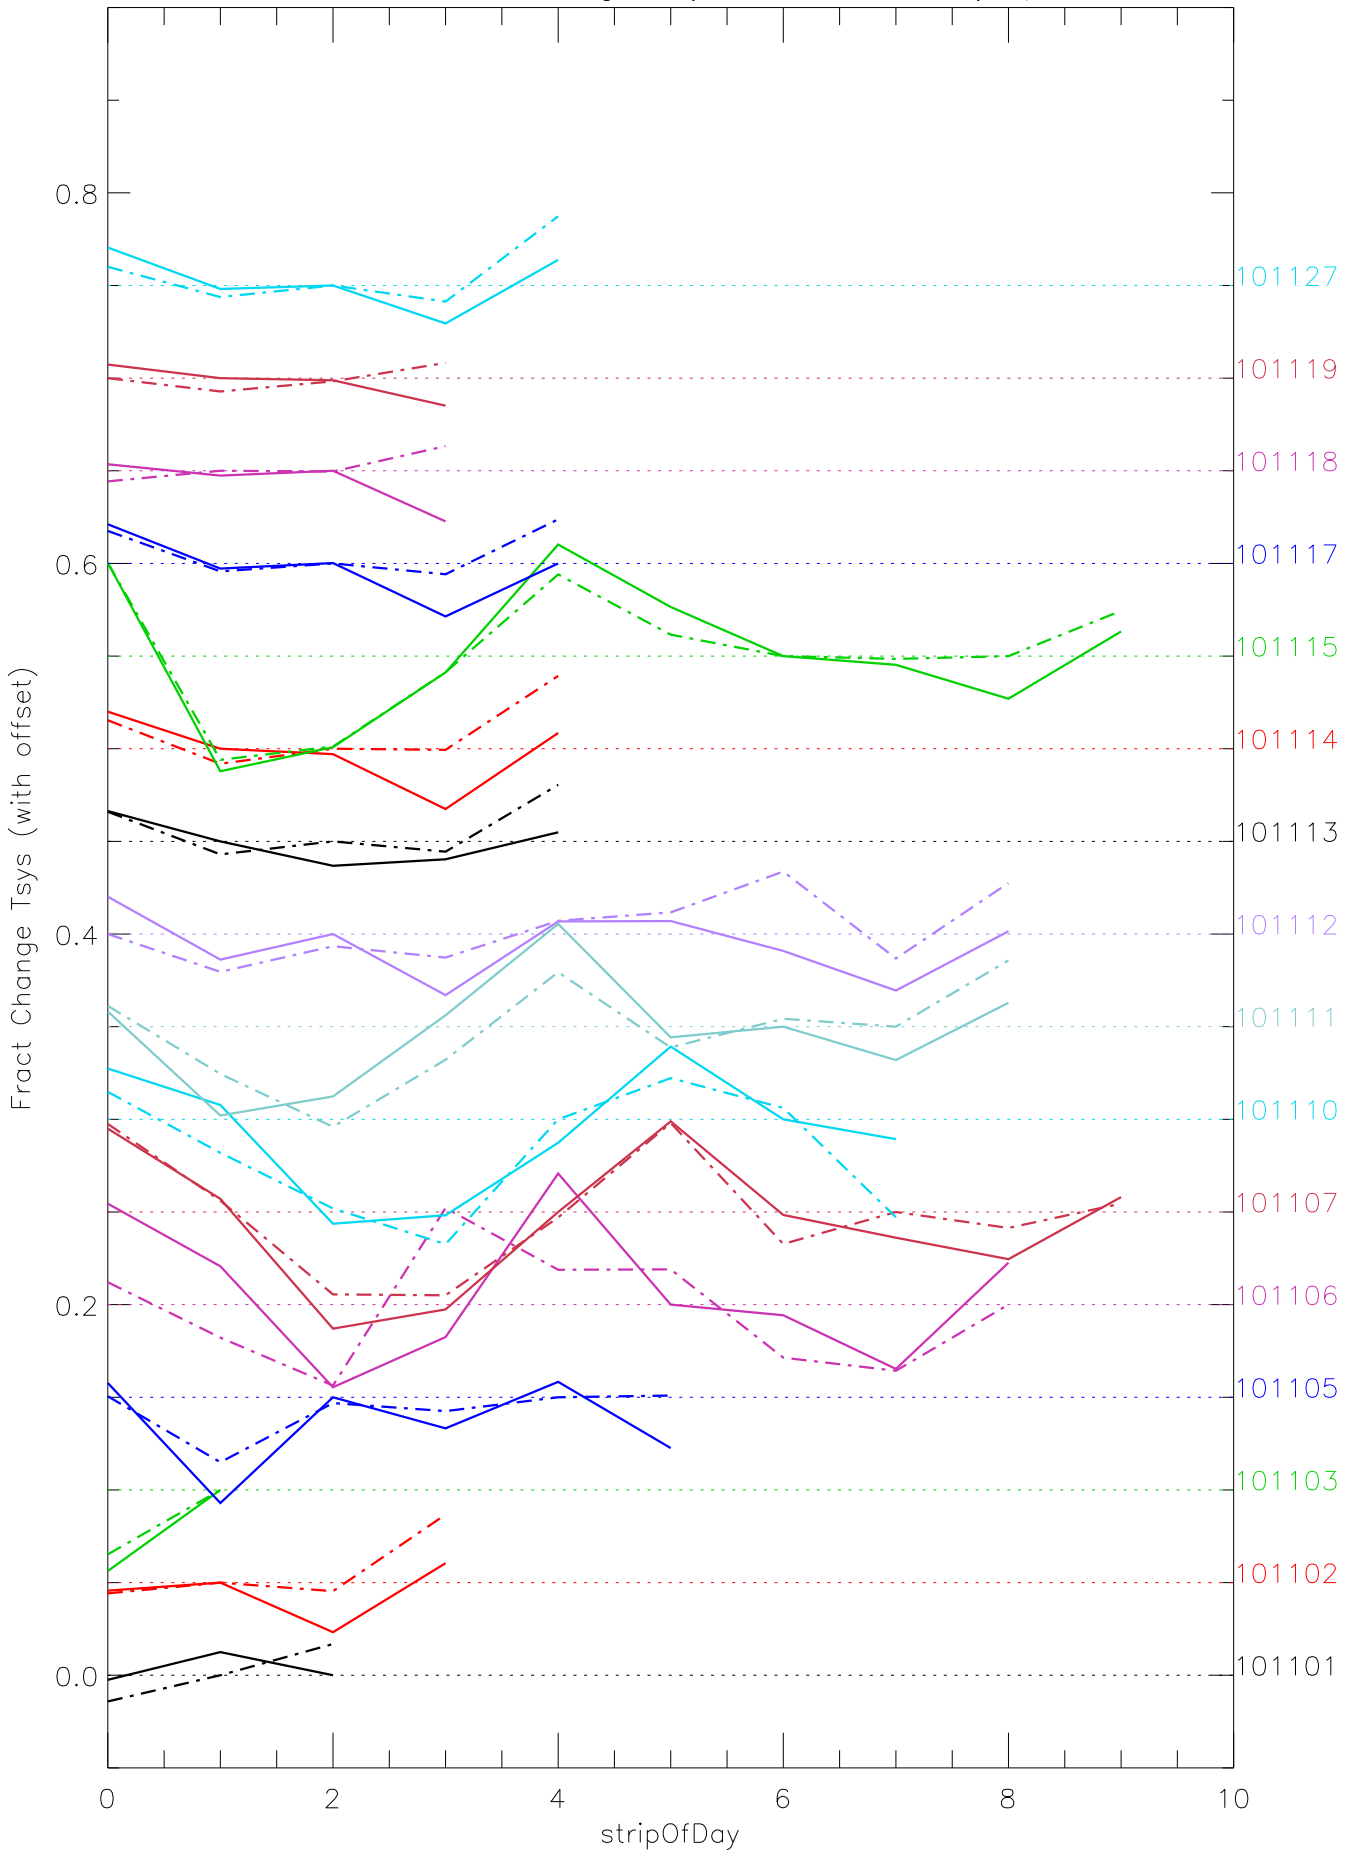

a2048 fractional change TsysK for each day. pixel:0

a2048 fractional change TsysK for each day. pixel:1

a2048 fractional change TsysK for each day. pixel:2

a2048 fractional change TsysK for each day. pixel:3

a2048 fractional change TsysK for each day. pixel:4

a2048 fractional change TsysK for each day. pixel:5

a2048 fractional change TsysK for each day. pixel:6