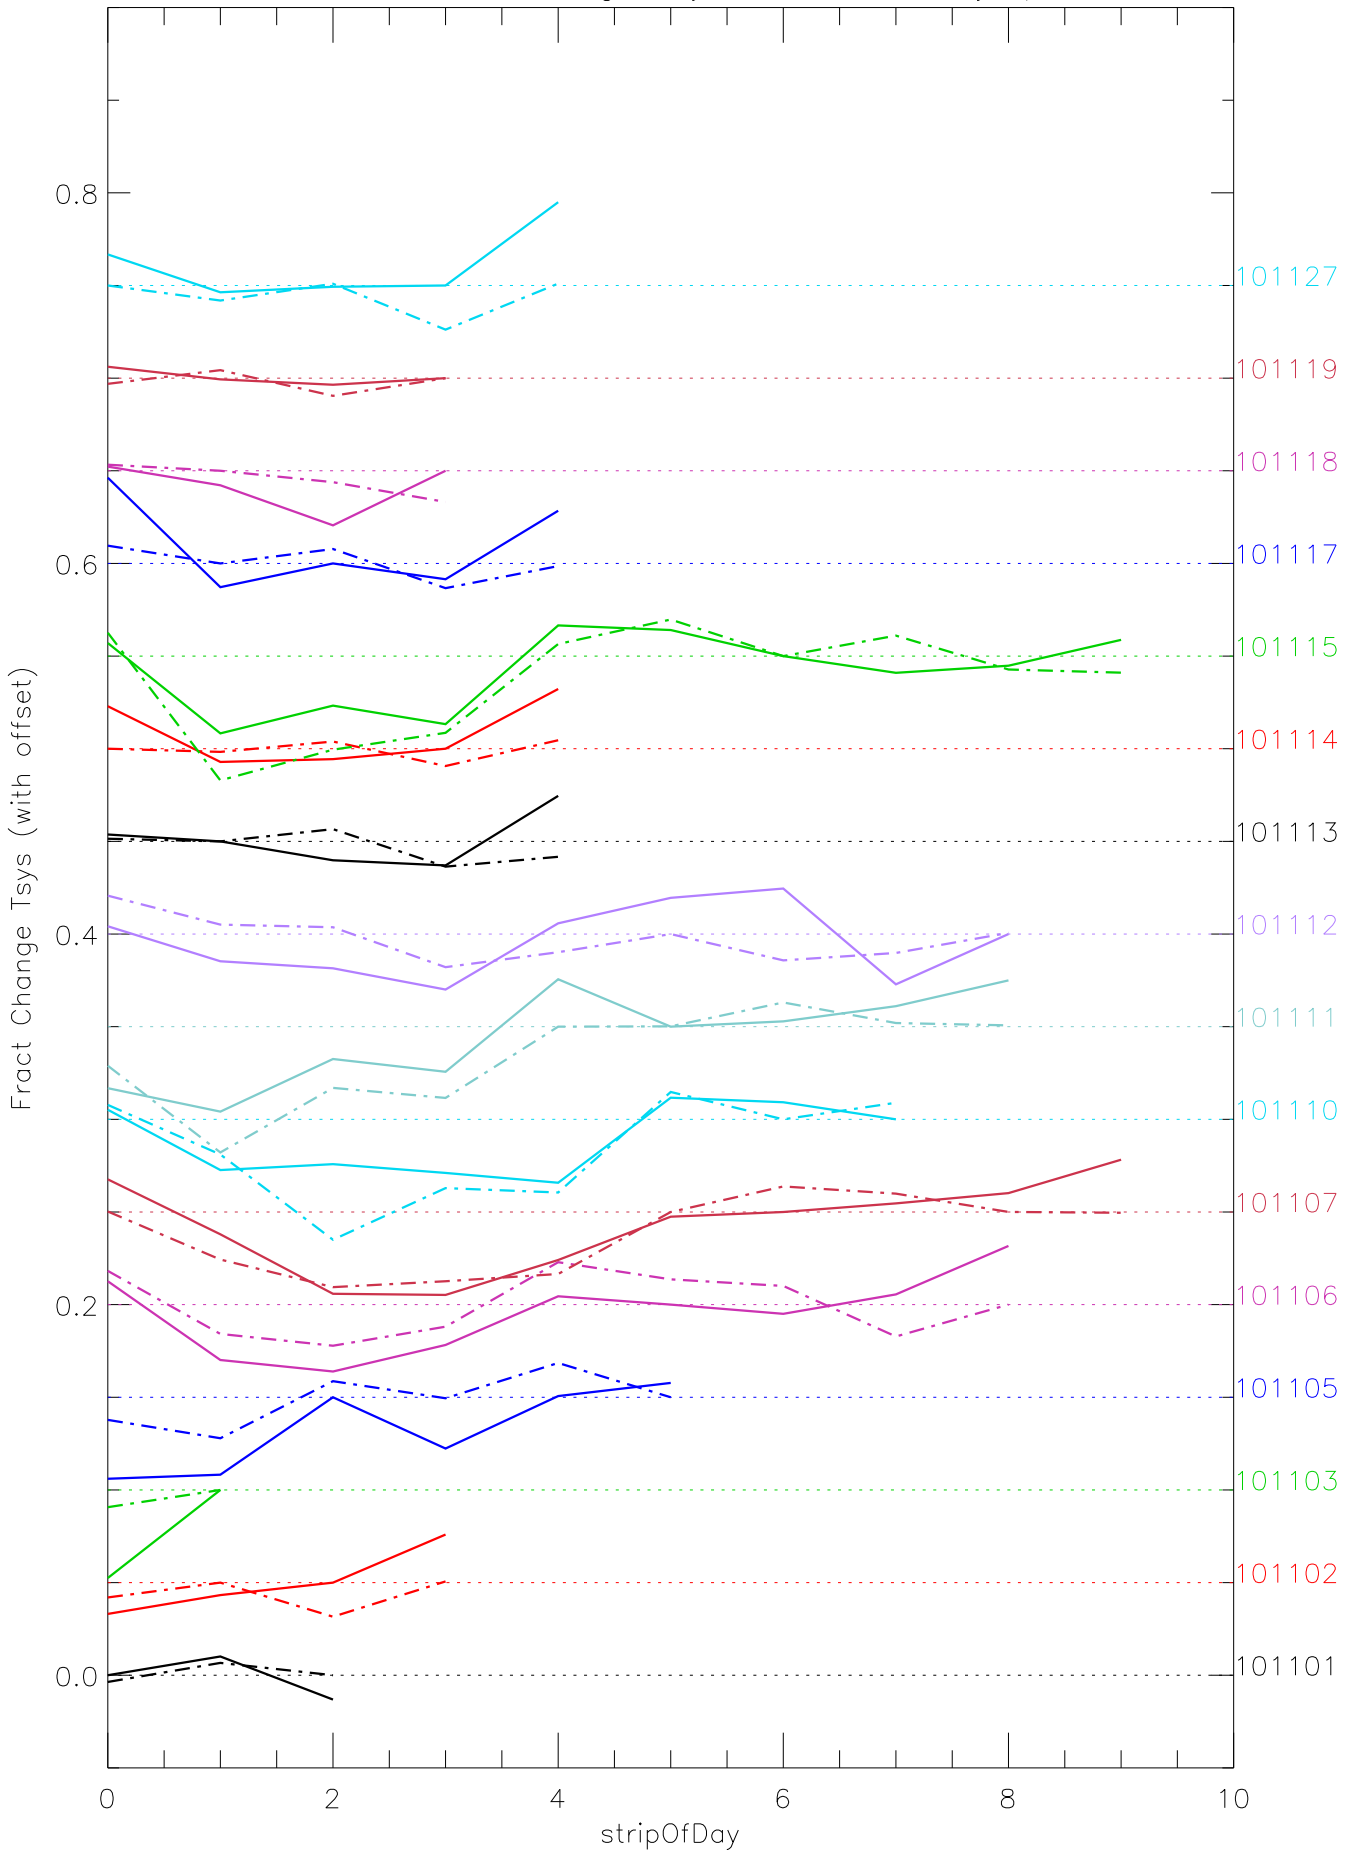

a2048 fractional change TsysK for each day. pixel:0

a2048 fractional change TsysK for each day. pixel:1

a2048 fractional change TsysK for each day. pixel:2

a2048 fractional change TsysK for each day. pixel:3

a2048 fractional change TsysK for each day. pixel:4

a2048 fractional change TsysK for each day. pixel:5

a2048 fractional change TsysK for each day. pixel:6