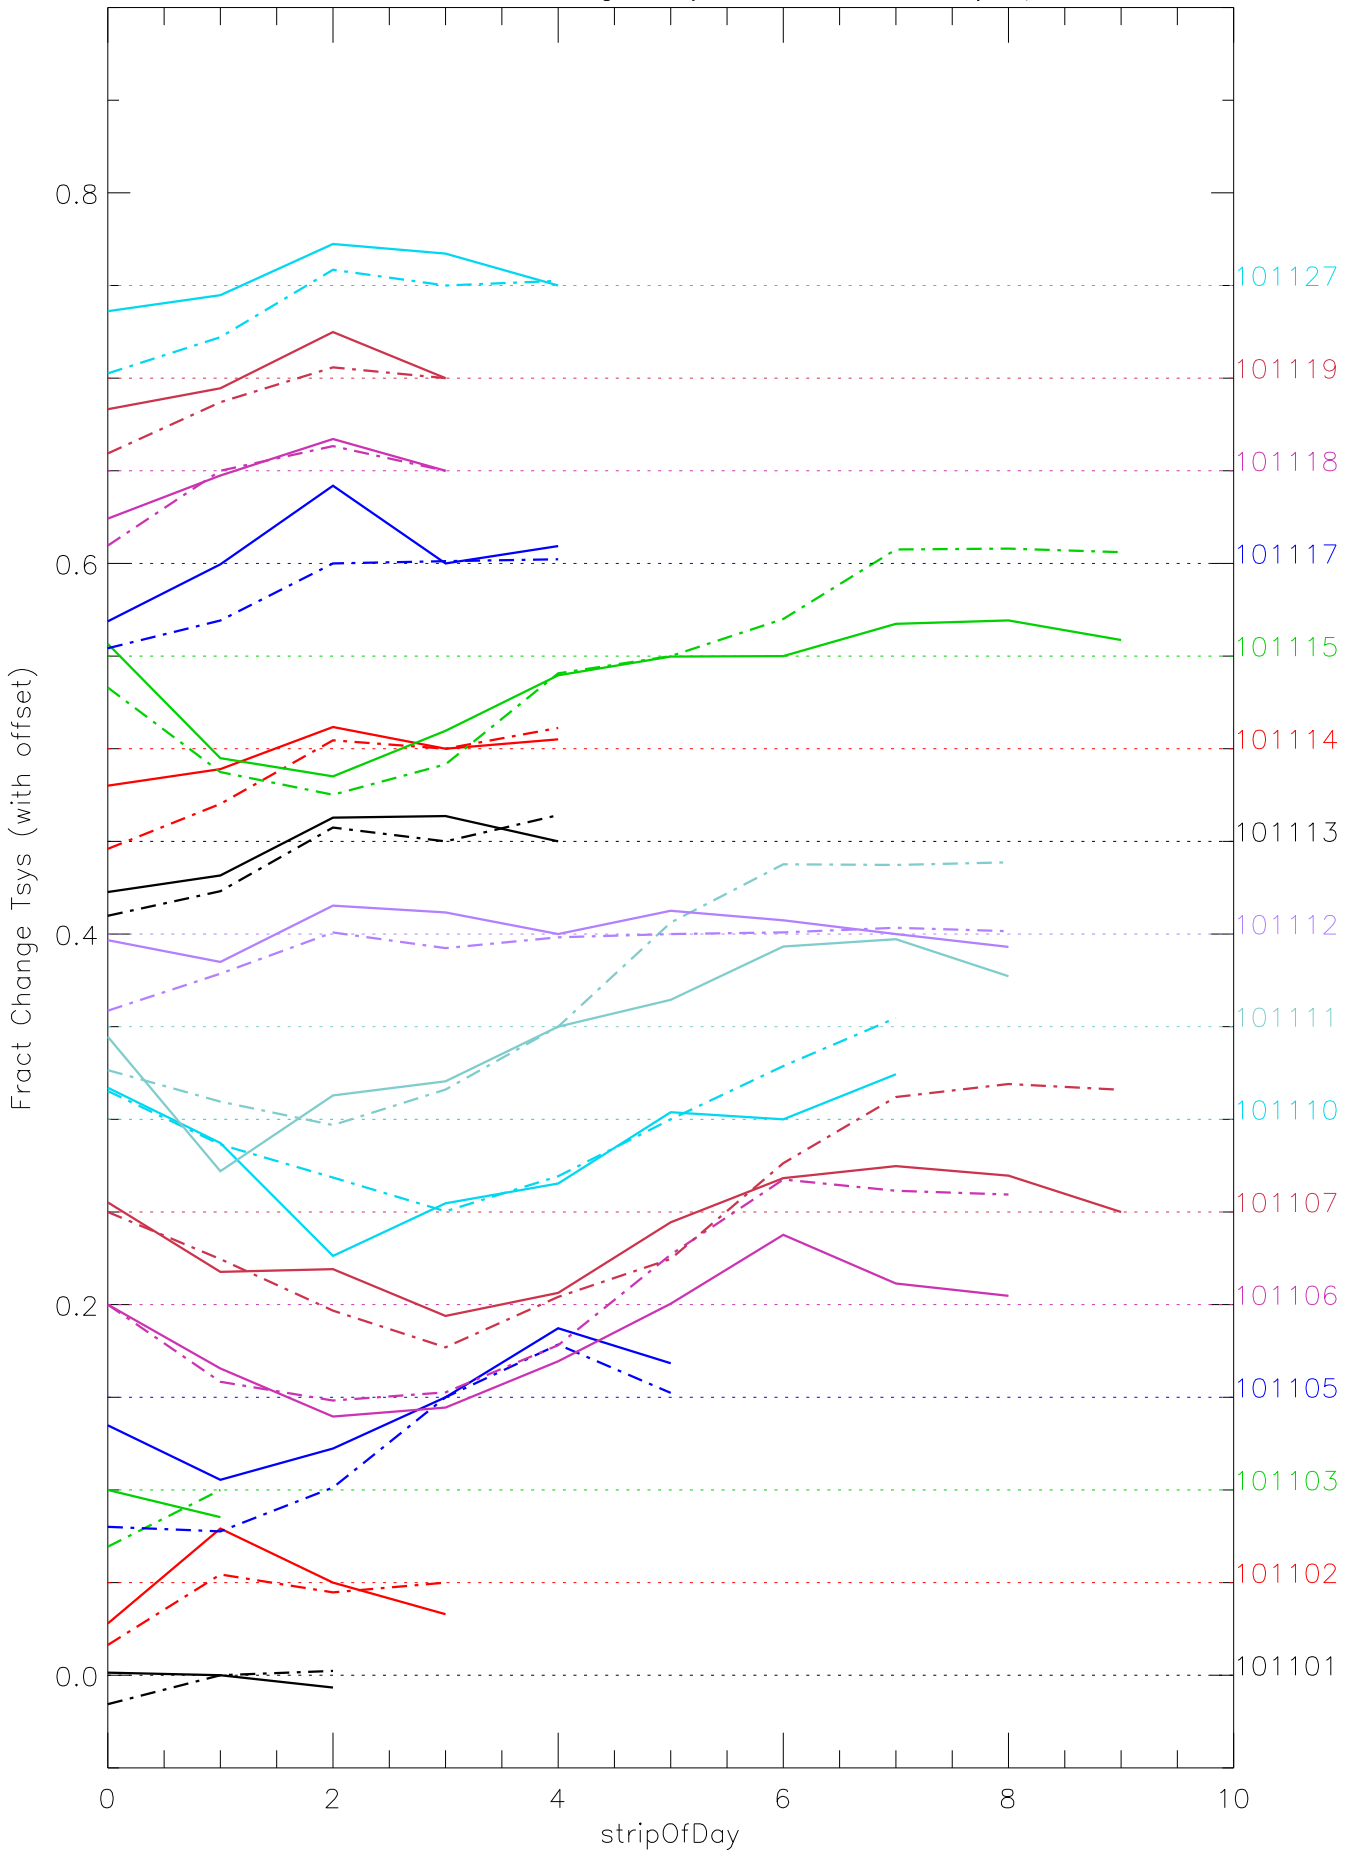

a2048 fractional change TsysK for each day. pixel:0

a2048 fractional change TsysK for each day. pixel:1

a2048 fractional change TsysK for each day. pixel:2

a2048 fractional change TsysK for each day. pixel:3

a2048 fractional change TsysK for each day. pixel:4

a2048 fractional change TsysK for each day. pixel:5

a2048 fractional change TsysK for each day. pixel:6