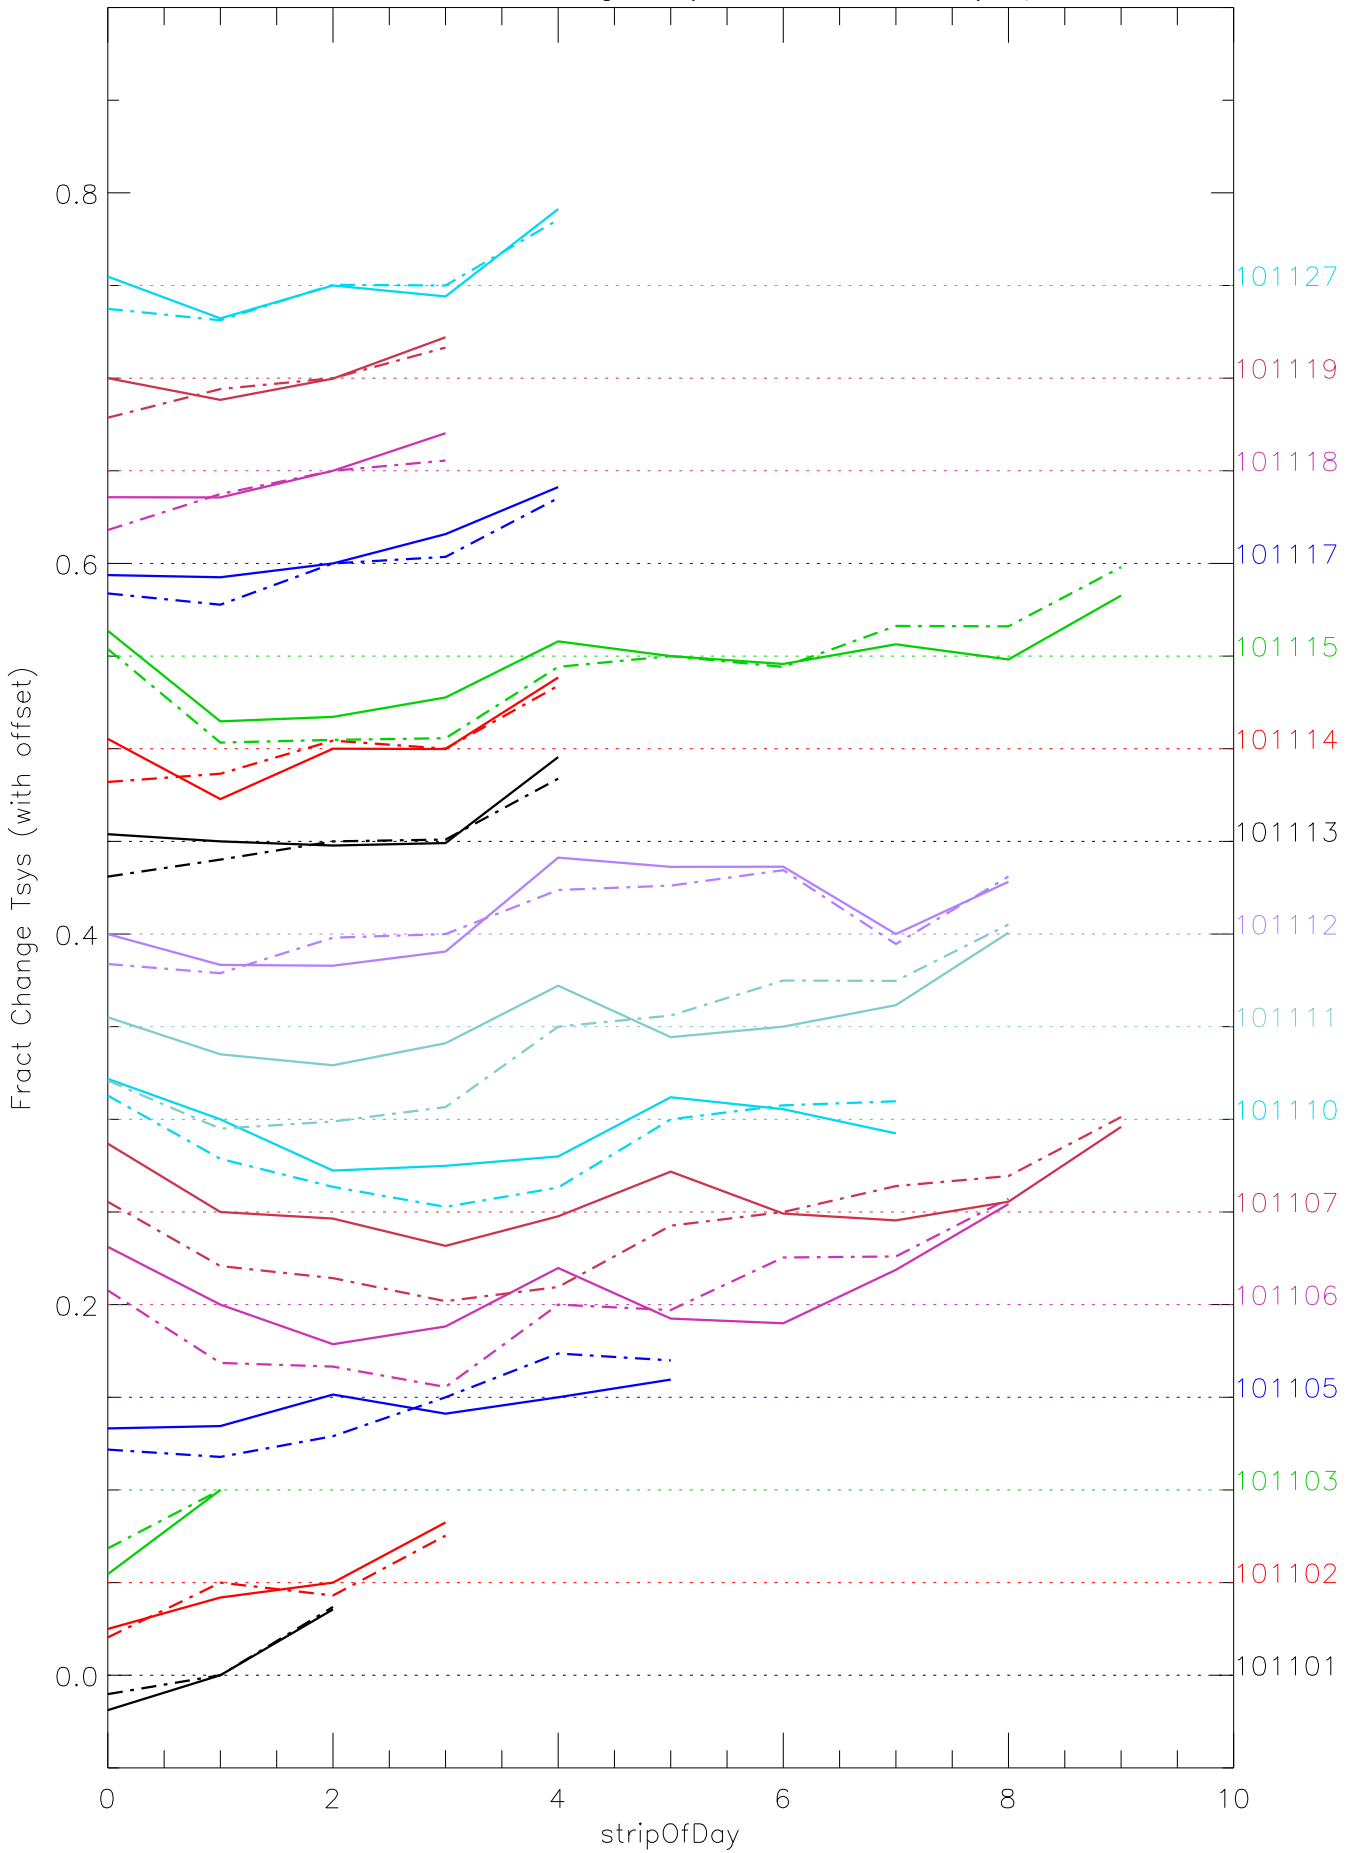

a2048 fractional change TsysK for each day. pixel:0

a2048 fractional change TsysK for each day. pixel:1

a2048 fractional change TsysK for each day. pixel:2

a2048 fractional change TsysK for each day. pixel:3

a2048 fractional change TsysK for each day. pixel:4

a2048 fractional change TsysK for each day. pixel:5

a2048 fractional change TsysK for each day. pixel:6