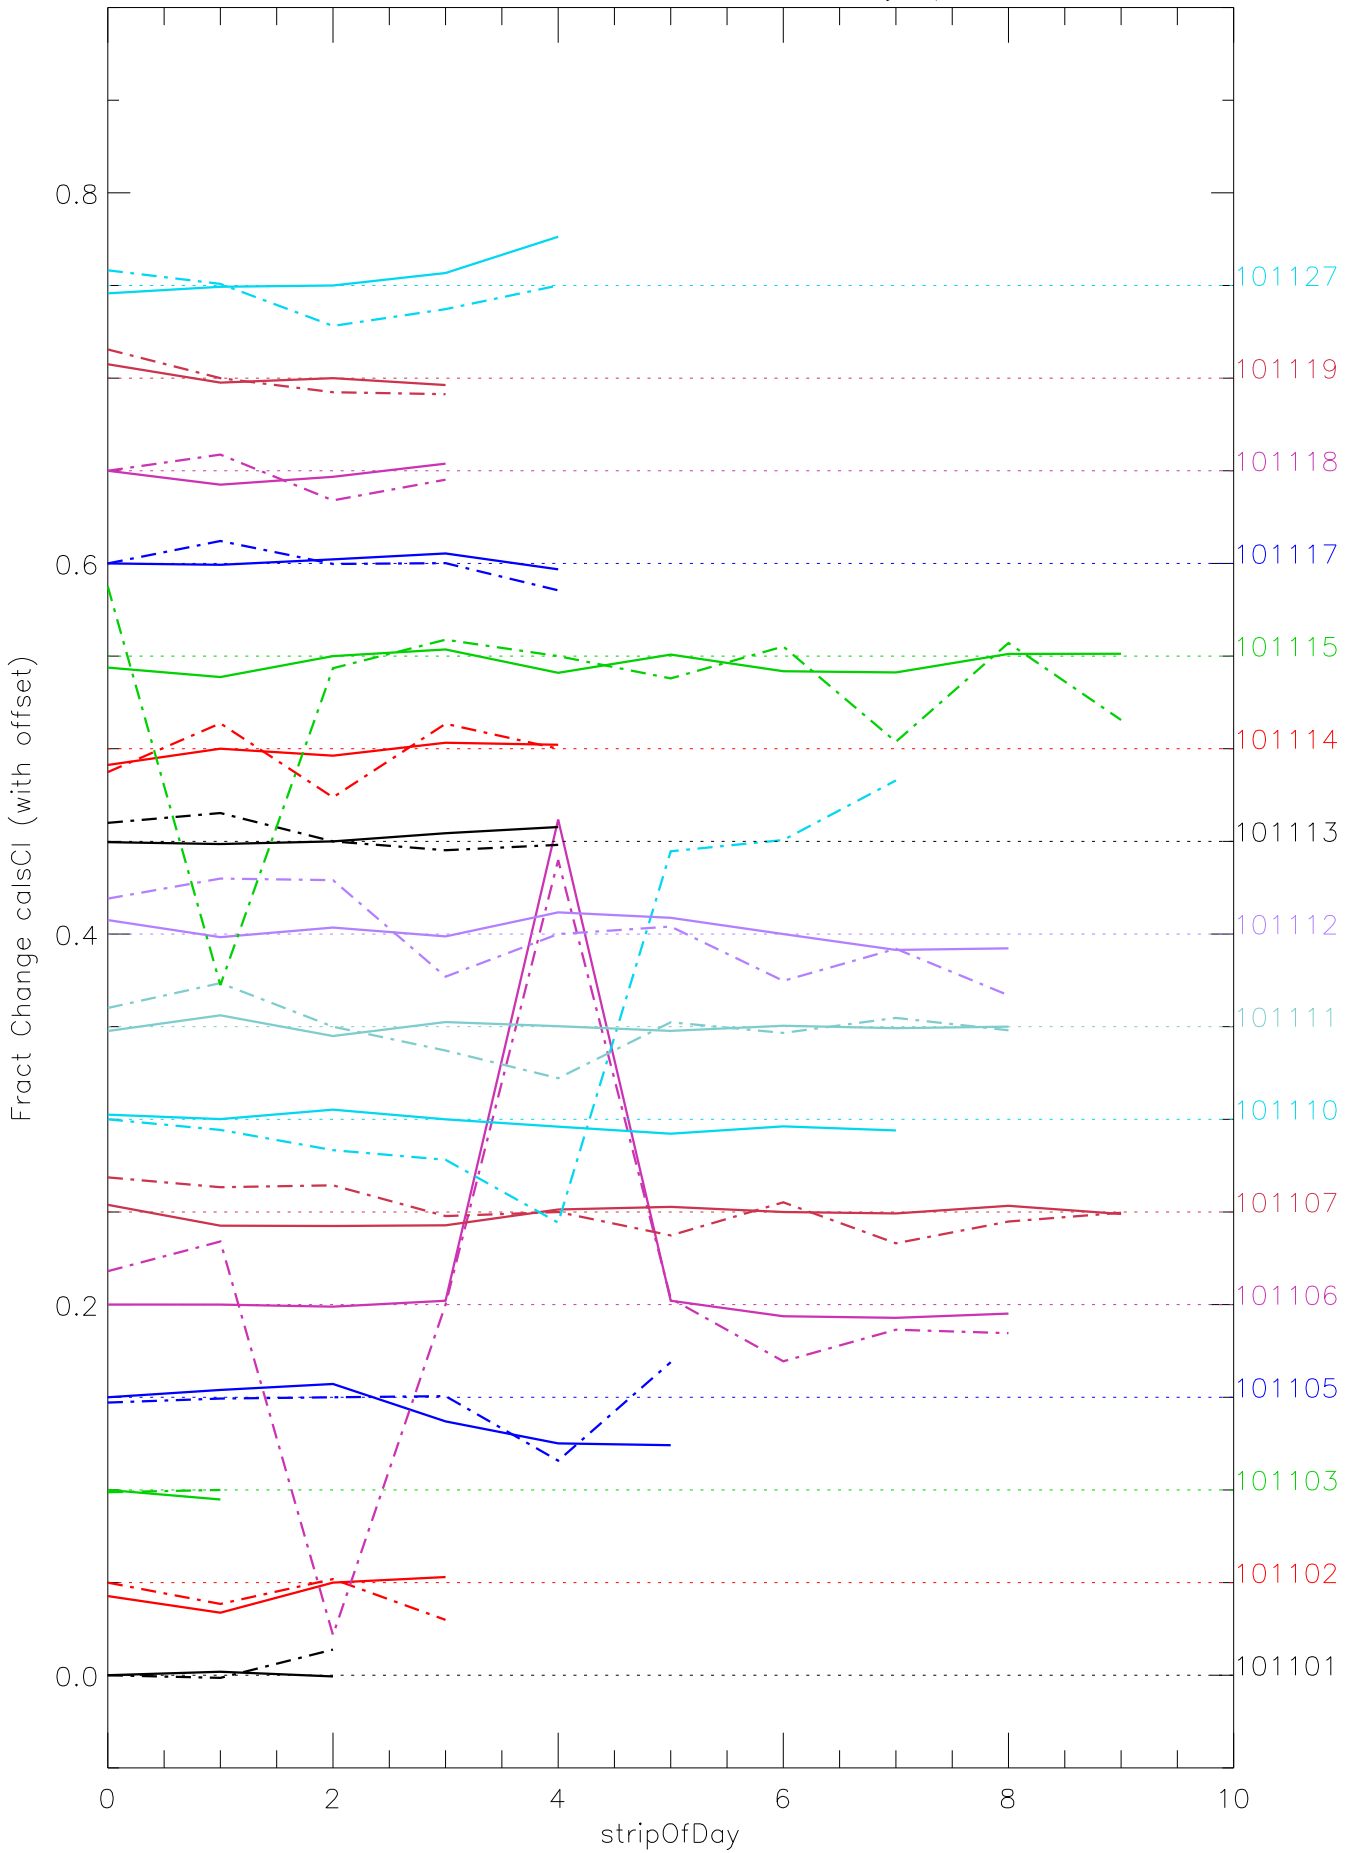

a2048 calsci factors for each day. pixel:0

a2048 calsci factors for each day. pixel:2

a2048 calsci factors for each day. pixel:3

a2048 calsci factors for each day. pixel:4

a2048 calsci factors for each day. pixel:5

a2048 calsci factors for each day. pixel:6