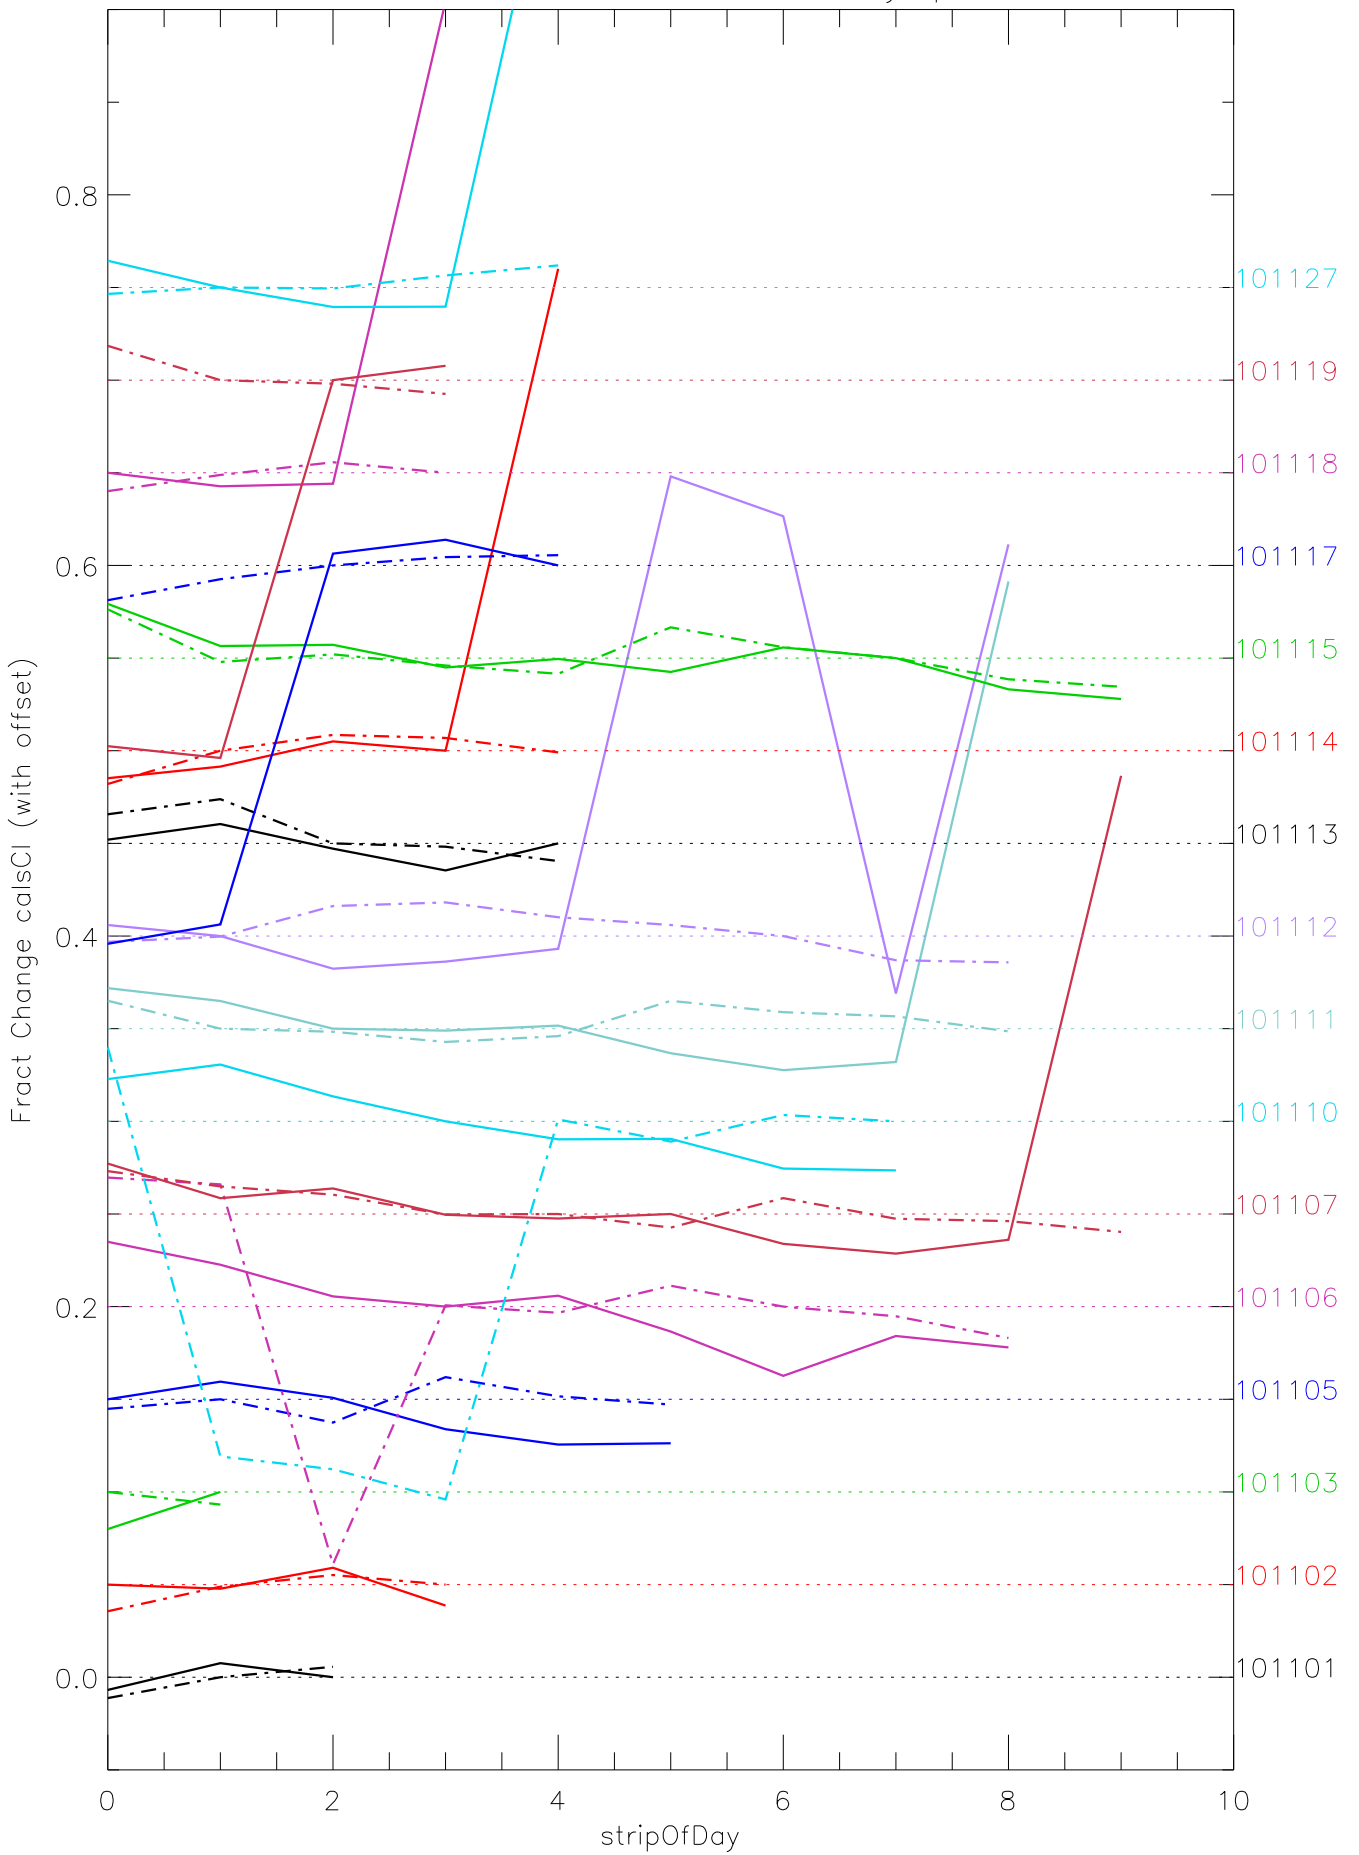

a2048 calsci factors for each day. pixel:0

a2048 calsci factors for each day. pixel:2

a2048 calsci factors for each day. pixel:3

a2048 calsci factors for each day. pixel:4

a2048 calsci factors for each day. pixel:5

a2048 calsci factors for each day. pixel:6