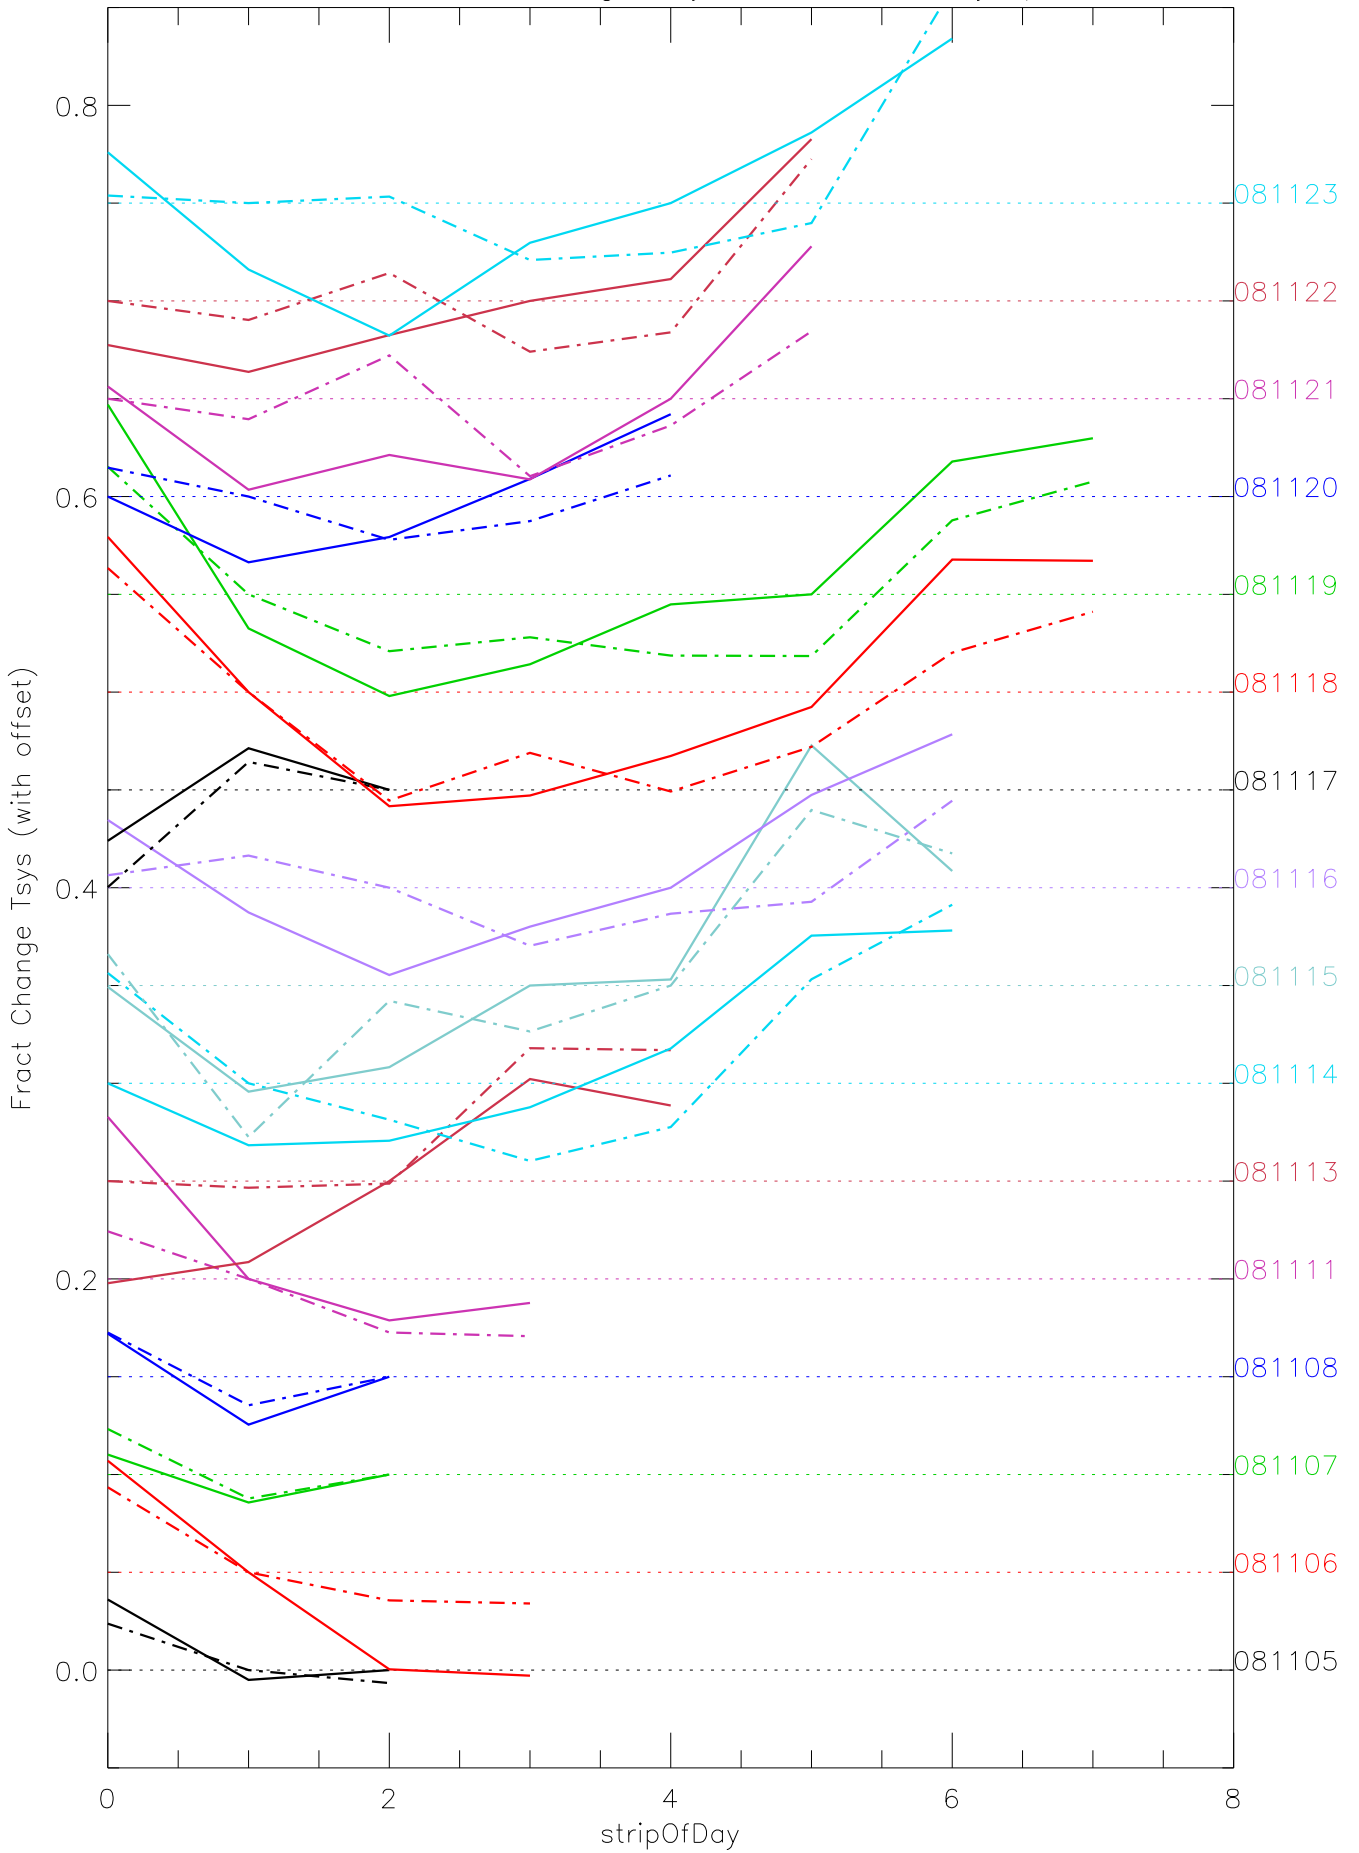

a2048 fractional change TsysK for each day. pixel:0

a2048 fractional change TsysK for each day. pixel:1

a2048 fractional change TsysK for each day. pixel:2

a2048 fractional change TsysK for each day. pixel:3

a2048 fractional change TsysK for each day. pixel:4

a2048 fractional change TsysK for each day. pixel:5

a2048 fractional change TsysK for each day. pixel:6