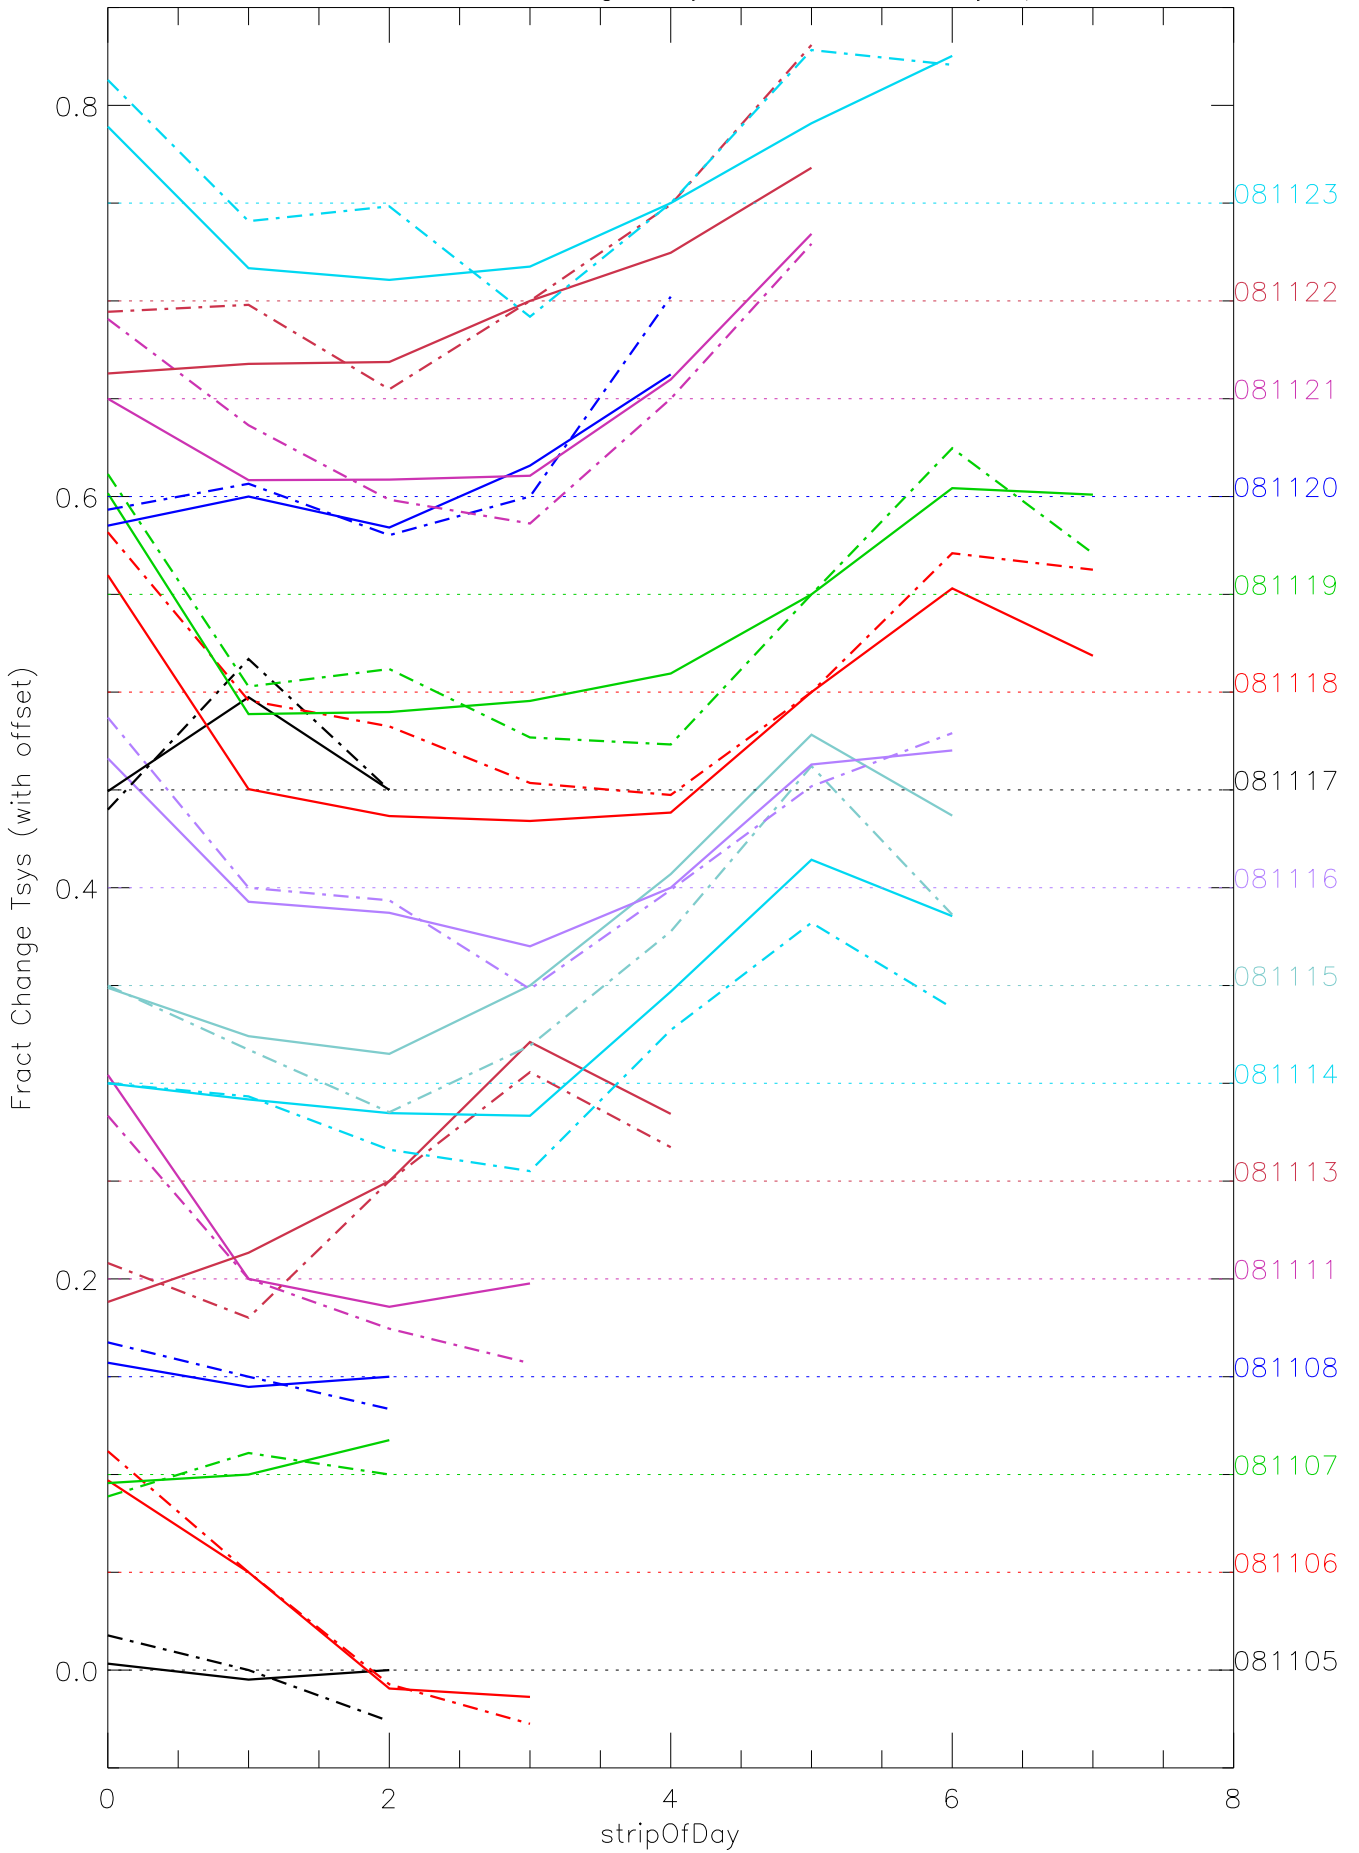

a2048 fractional change TsysK for each day. pixel:0

a2048 fractional change TsysK for each day. pixel:1

a2048 fractional change TsysK for each day. pixel:2

a2048 fractional change TsysK for each day. pixel:3

a2048 fractional change TsysK for each day. pixel:4

a2048 fractional change TsysK for each day. pixel:5

a2048 fractional change TsysK for each day. pixel:6