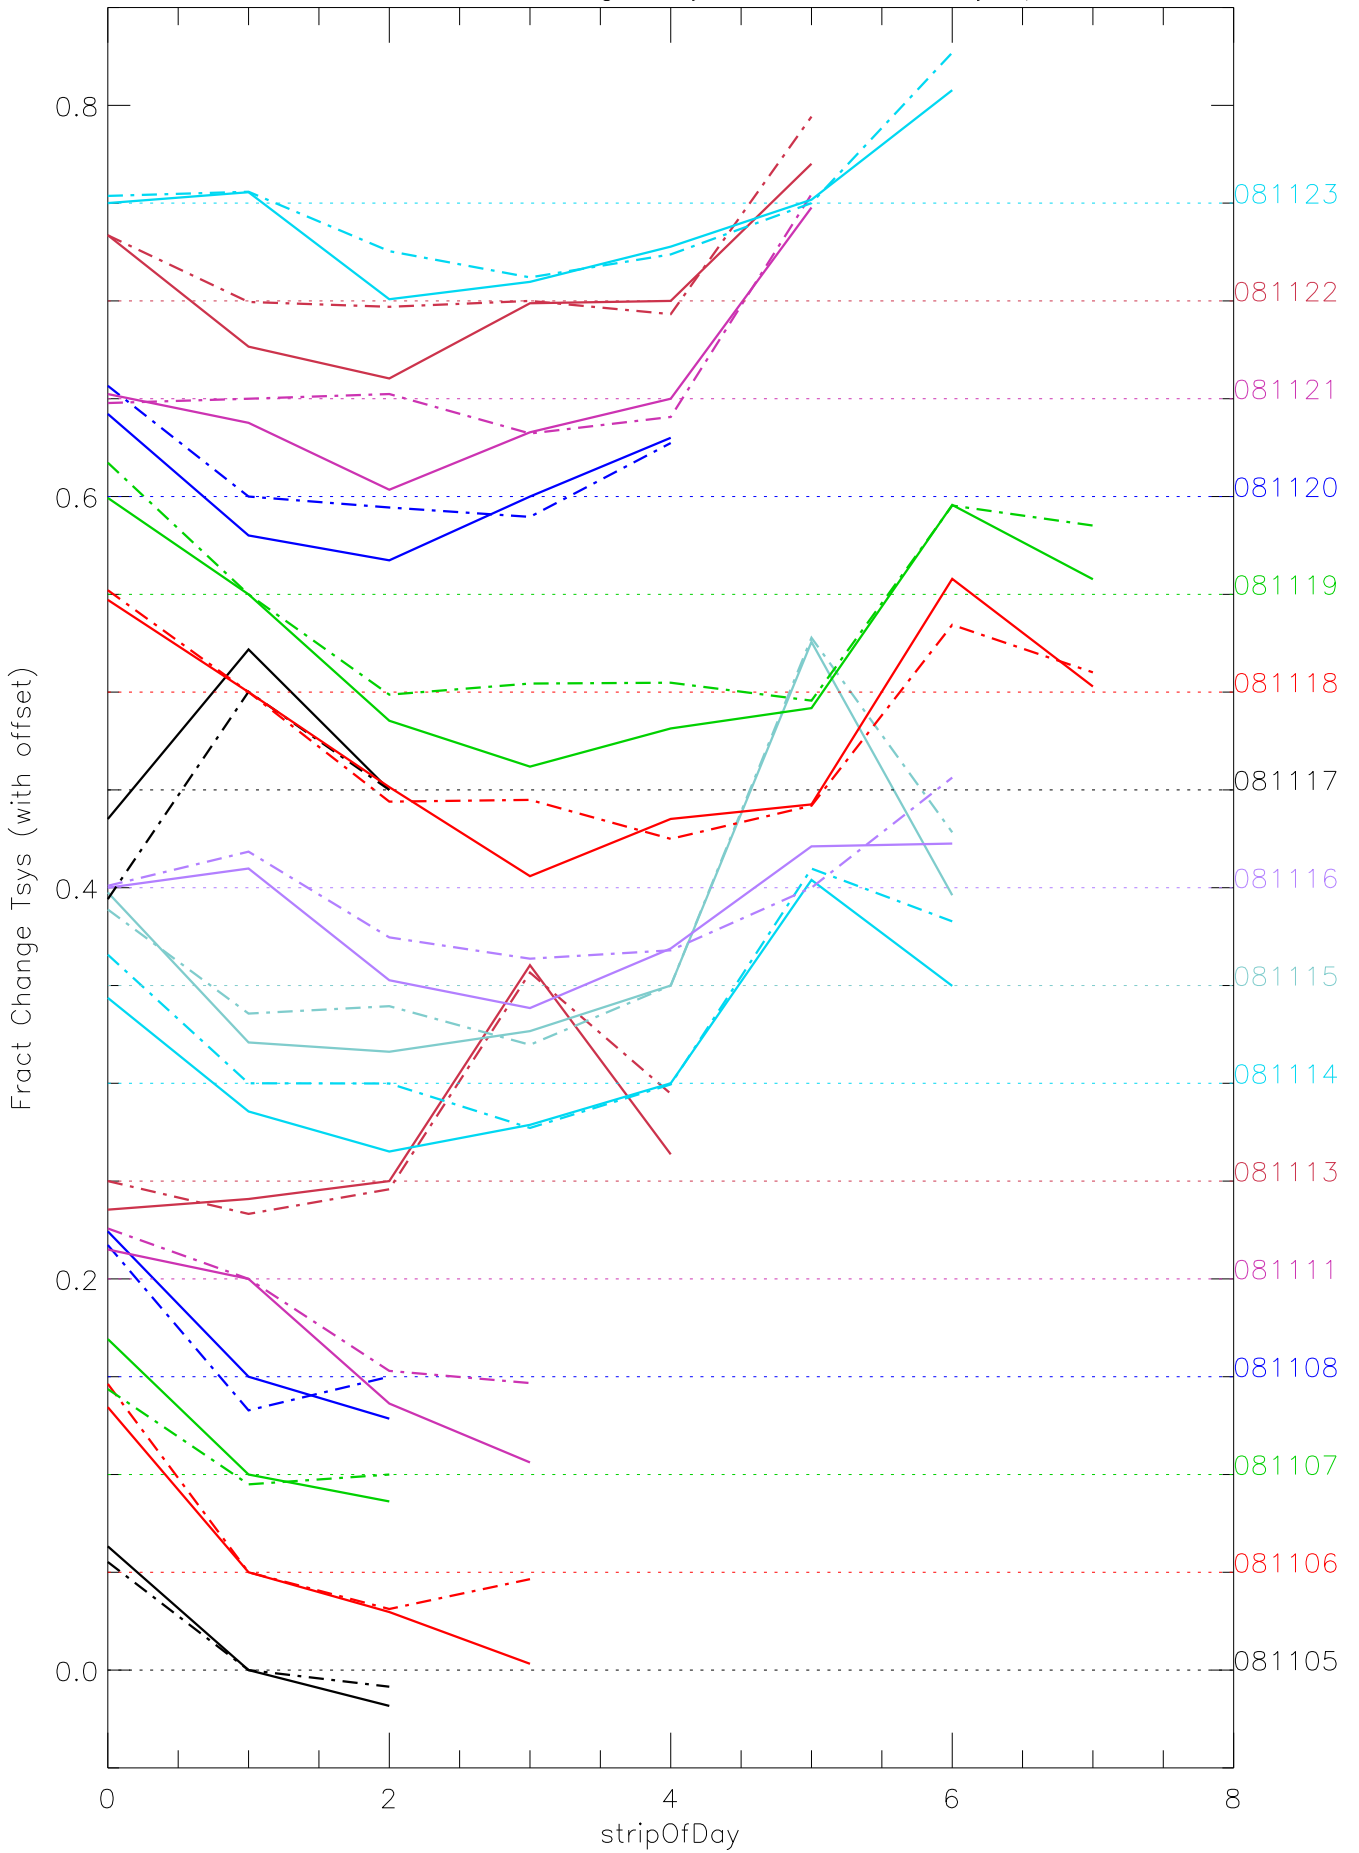

a2048 fractional change TsysK for each day. pixel:0

a2048 fractional change TsysK for each day. pixel:1

a2048 fractional change TsysK for each day. pixel:2

a2048 fractional change TsysK for each day. pixel:3

a2048 fractional change TsysK for each day. pixel:4

a2048 fractional change TsysK for each day. pixel:5

a2048 fractional change TsysK for each day. pixel:6