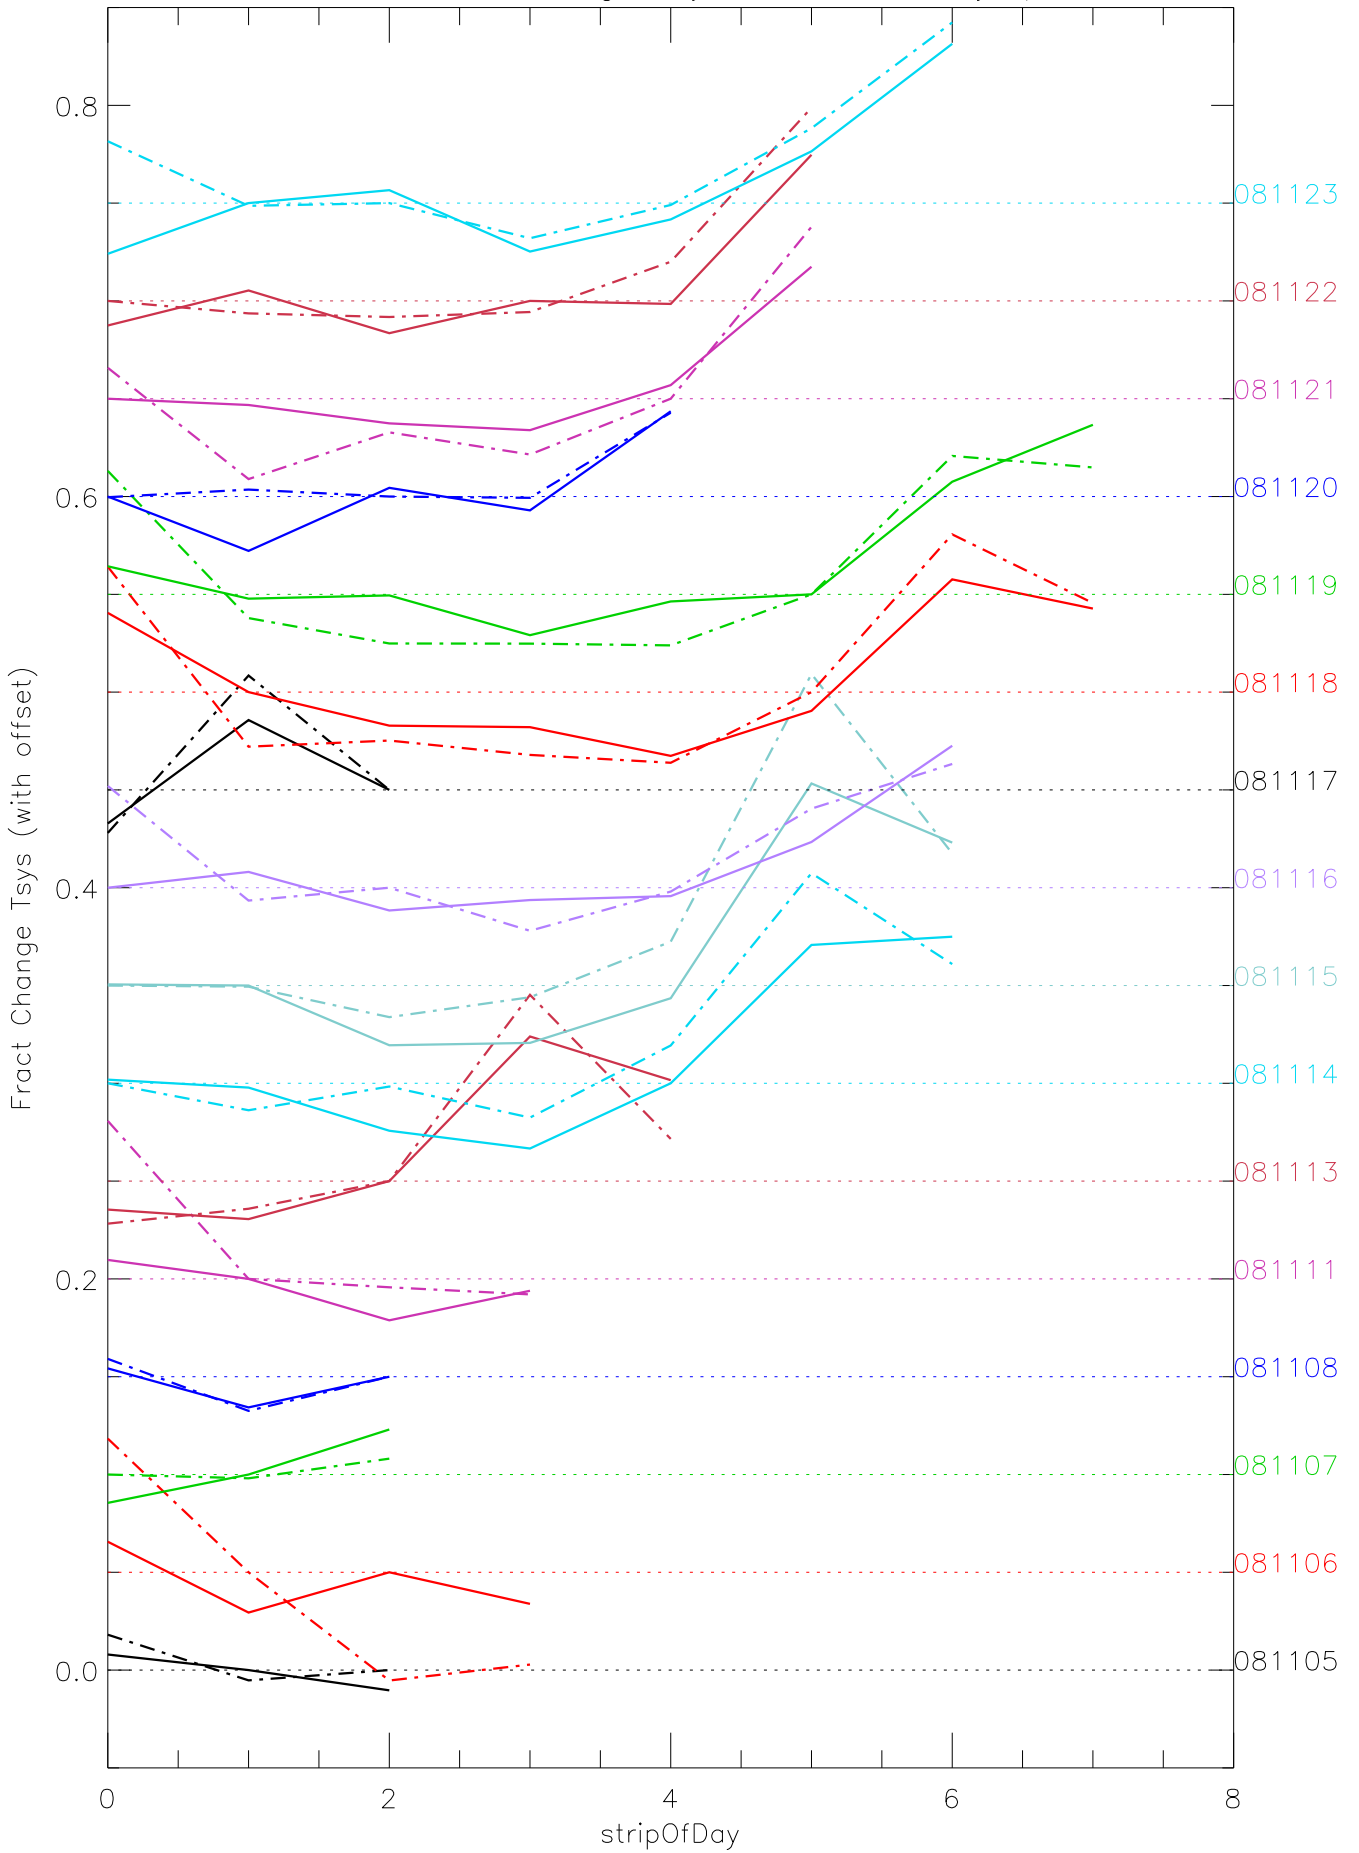

a2048 fractional change TsysK for each day. pixel:0

a2048 fractional change TsysK for each day. pixel:1

a2048 fractional change TsysK for each day. pixel:2

a2048 fractional change TsysK for each day. pixel:3

a2048 fractional change TsysK for each day. pixel:4

a2048 fractional change TsysK for each day. pixel:5

a2048 fractional change TsysK for each day. pixel:6