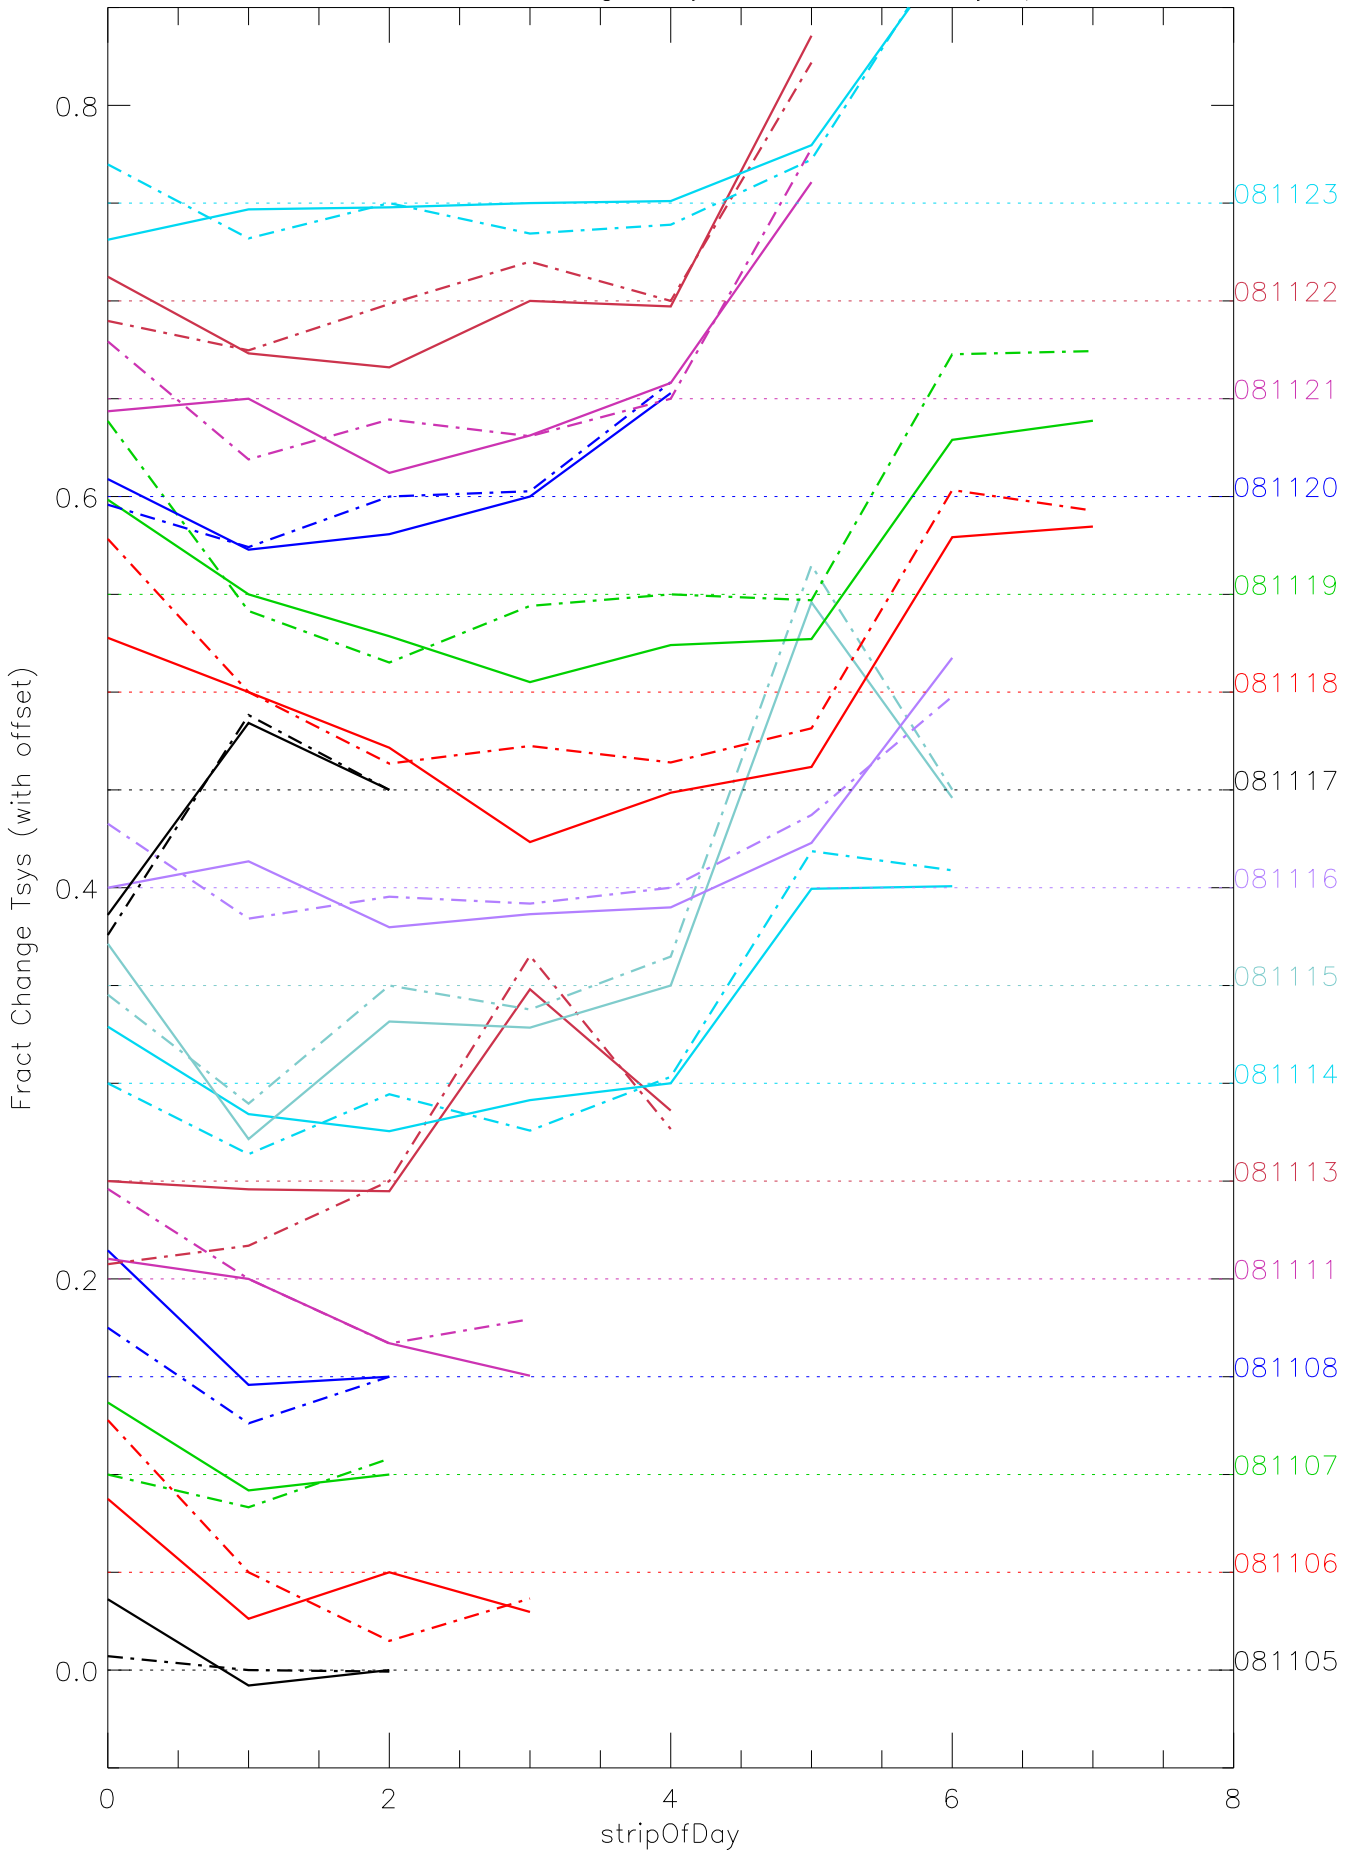

a2048 fractional change TsysK for each day. pixel:0

a2048 fractional change TsysK for each day. pixel:1

a2048 fractional change TsysK for each day. pixel:2

a2048 fractional change TsysK for each day. pixel:3

a2048 fractional change TsysK for each day. pixel:4

a2048 fractional change TsysK for each day. pixel:5

a2048 fractional change TsysK for each day. pixel:6