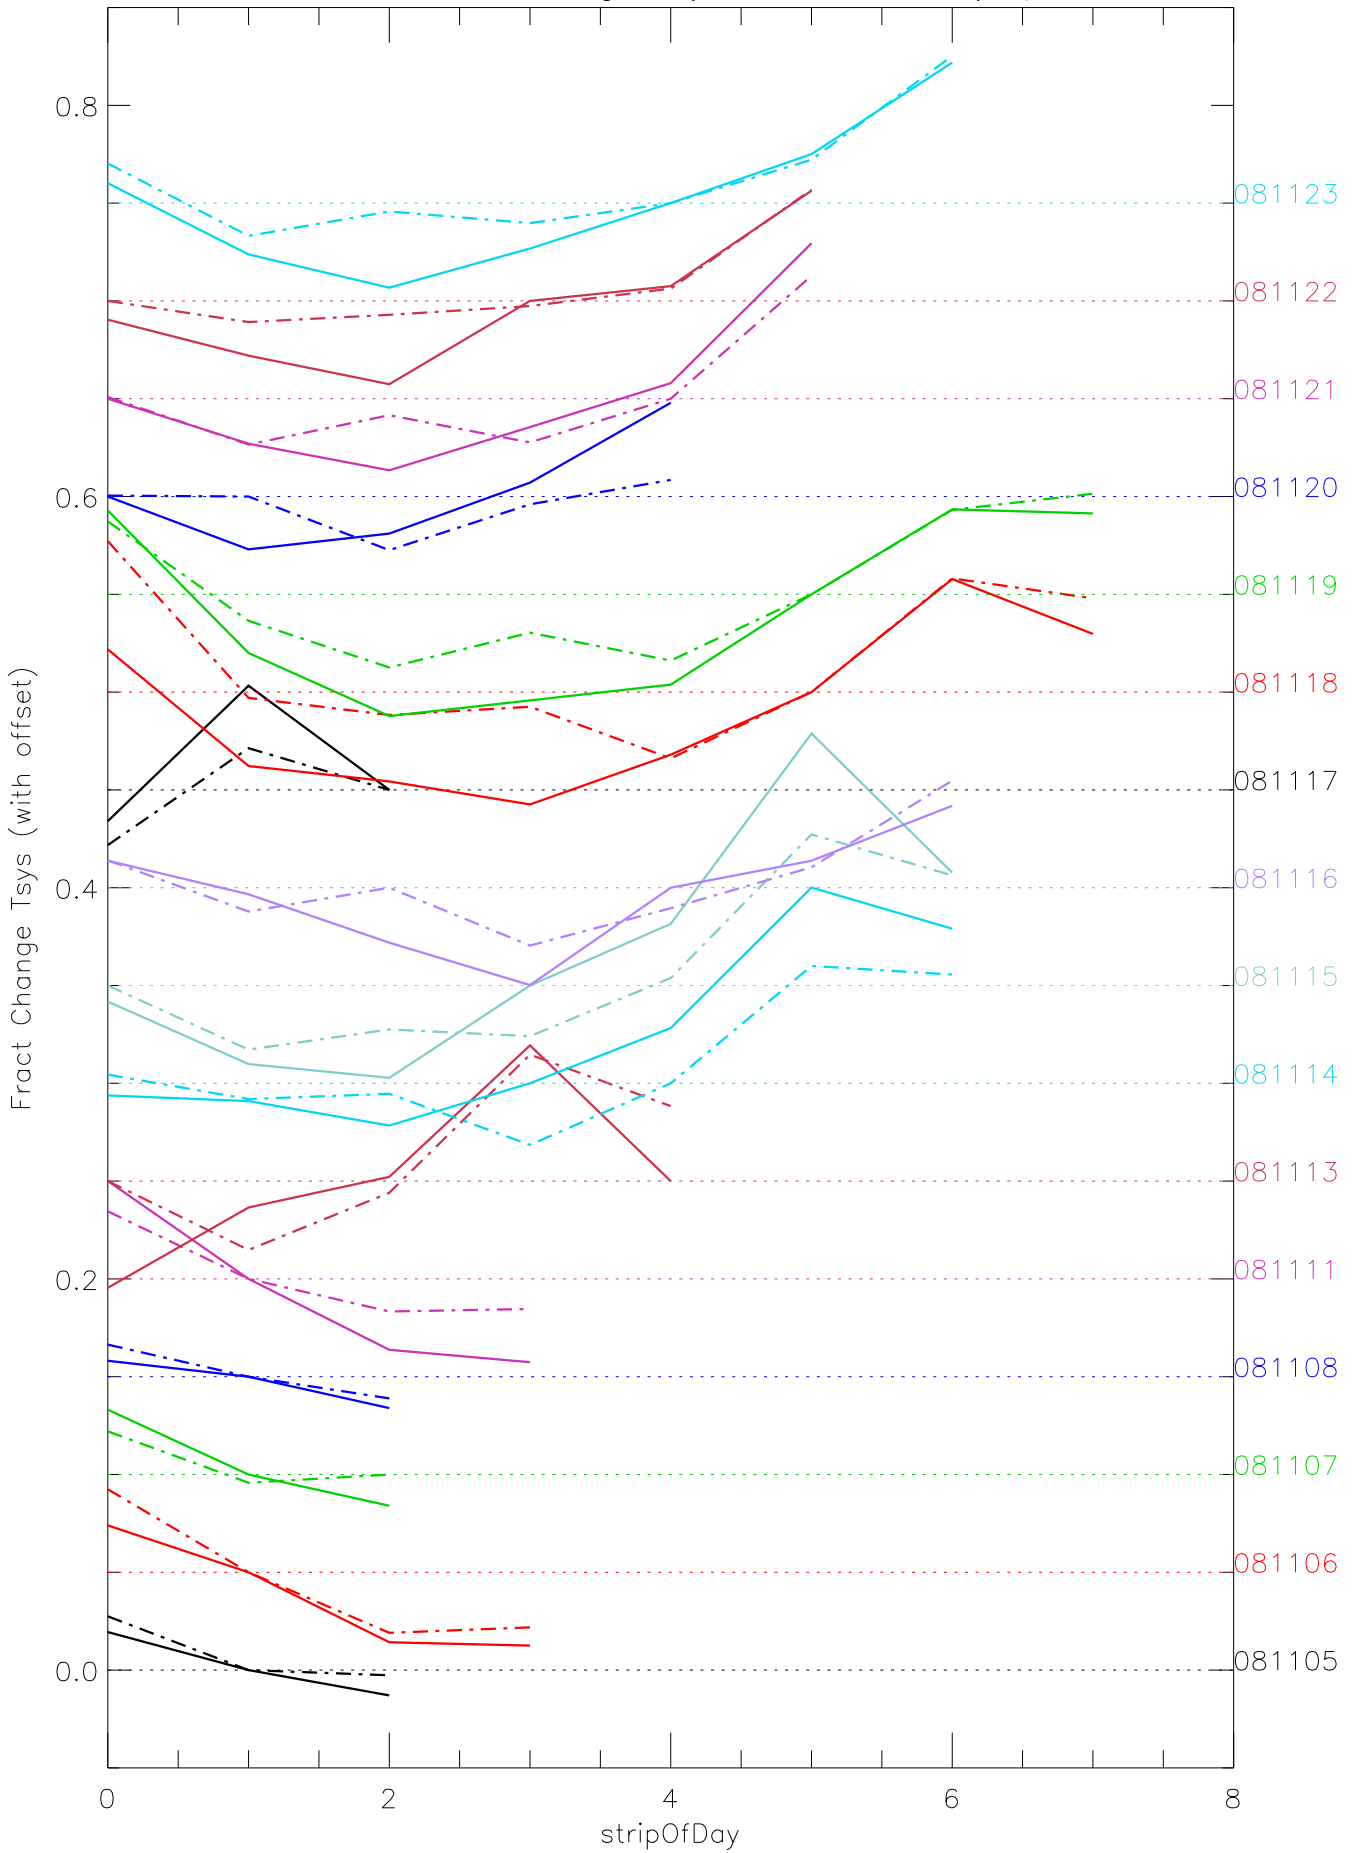

a2048 fractional change TsysK for each day. pixel:0

a2048 fractional change TsysK for each day. pixel:1

a2048 fractional change TsysK for each day. pixel:2

a2048 fractional change TsysK for each day. pixel:3

a2048 fractional change TsysK for each day. pixel:4

a2048 fractional change TsysK for each day. pixel:5

a2048 fractional change TsysK for each day. pixel:6