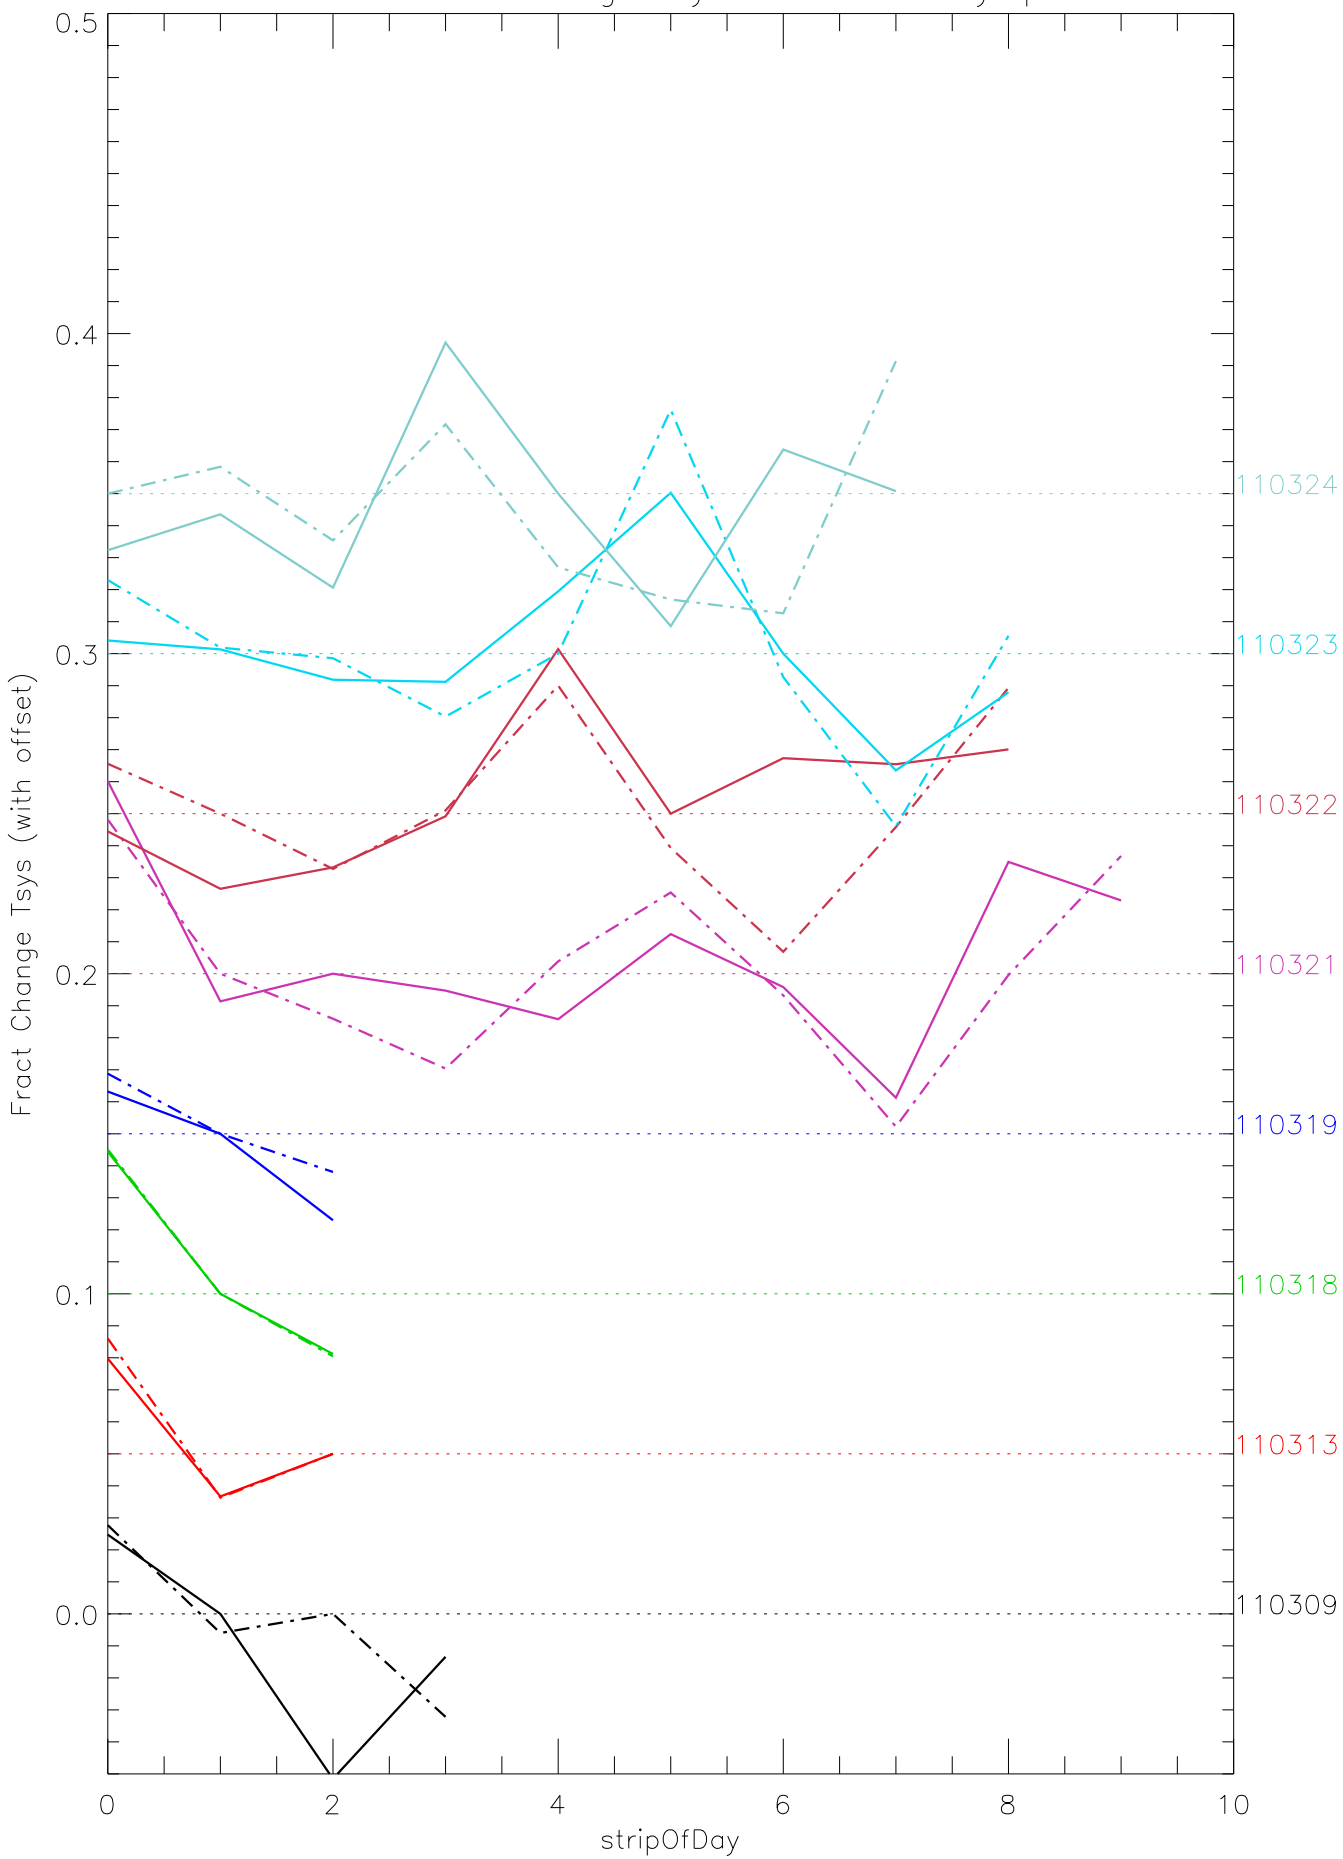

a2048 fractional change TsysK for each day. pixel:0

a2048 fractional change TsysK for each day. pixel:1

a2048 fractional change TsysK for each day. pixel:2

a2048 fractional change TsysK for each day. pixel:3

a2048 fractional change TsysK for each day. pixel:4

a2048 fractional change TsysK for each day. pixel:5

a2048 fractional change TsysK for each day. pixel:6