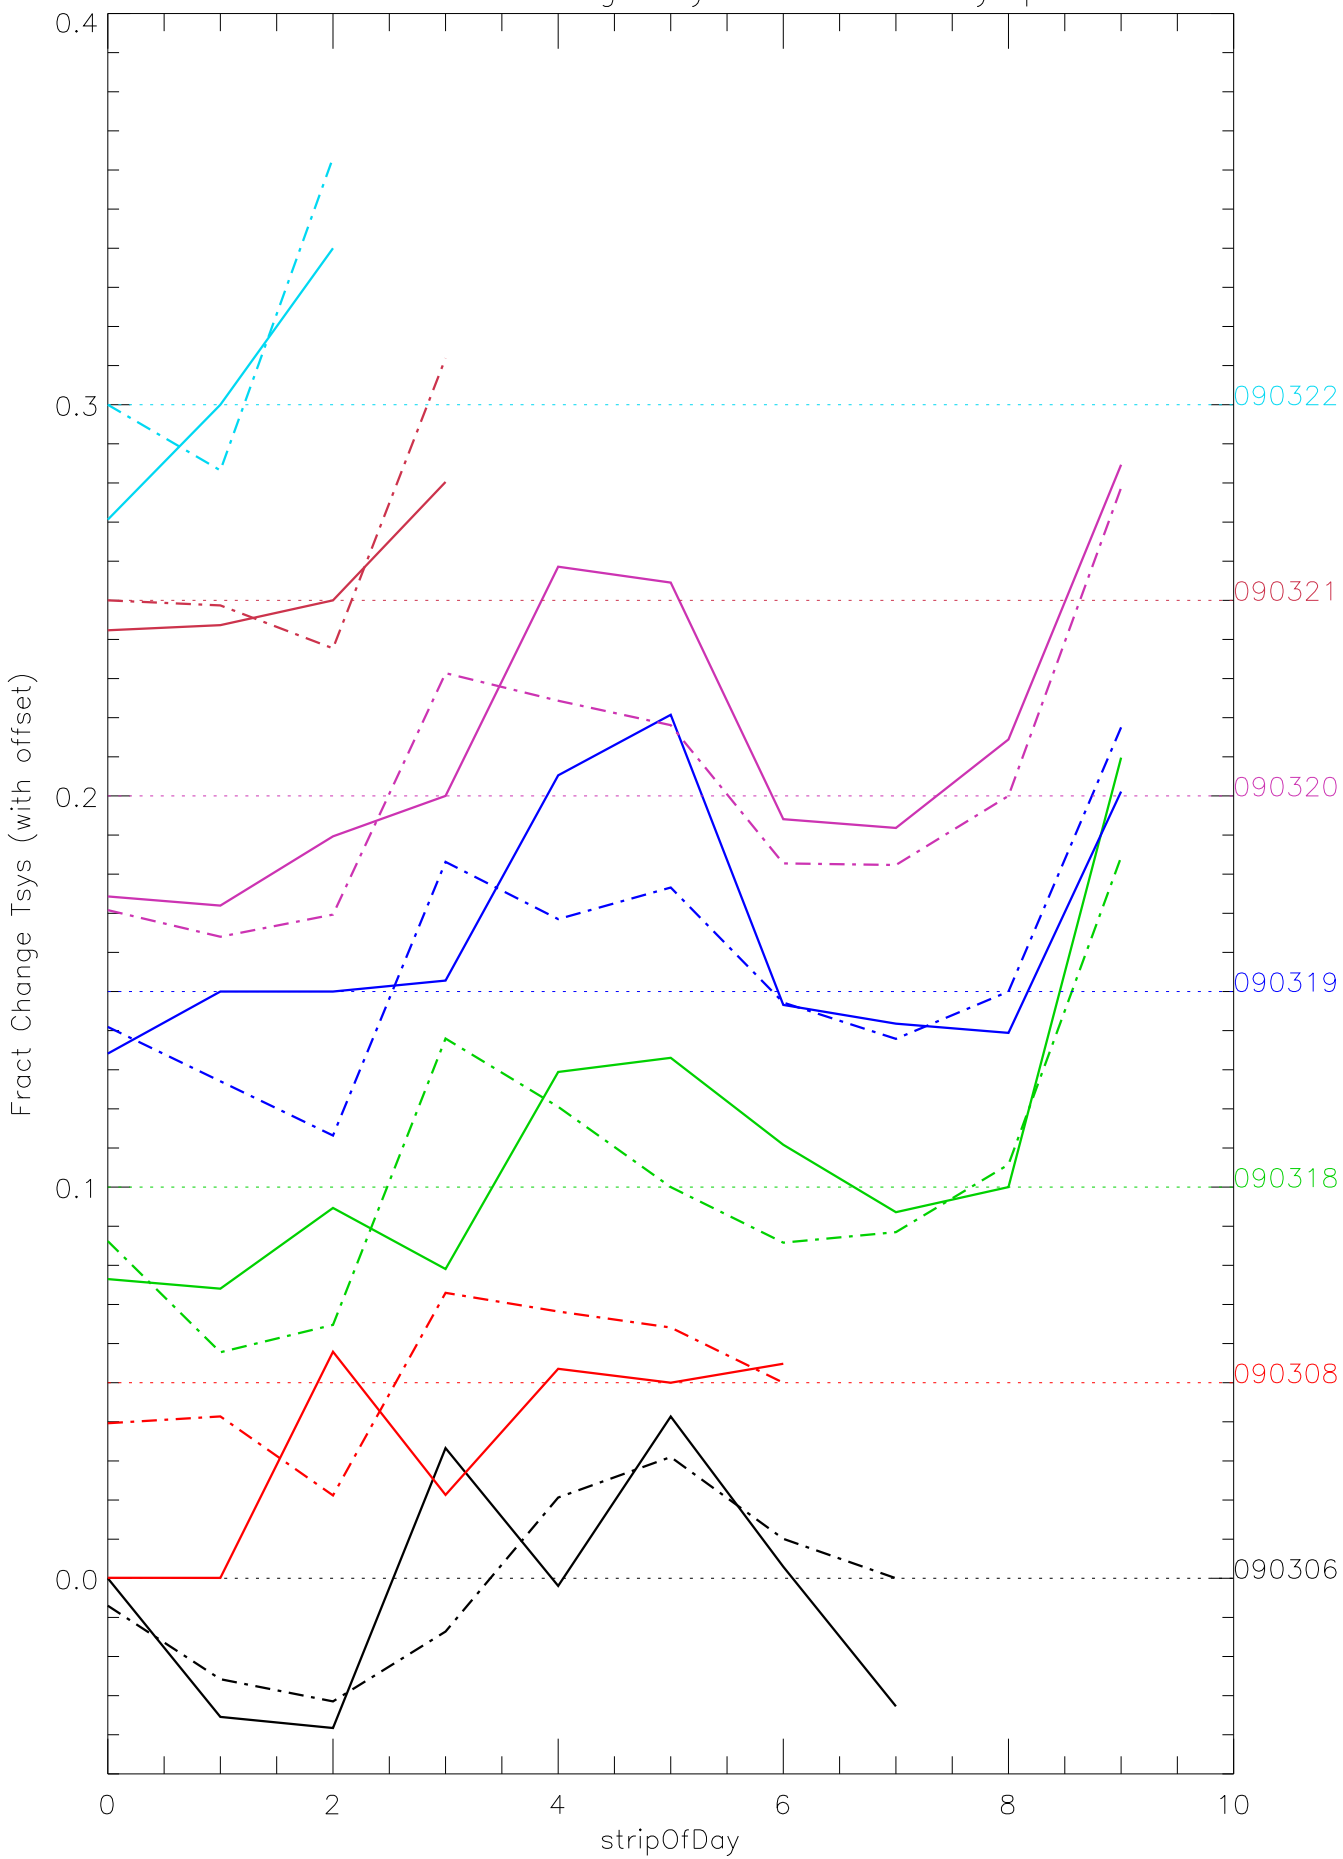

a2048 fractional change TsysK for each day. pixel:0

a2048 fractional change TsysK for each day. pixel:1

a2048 fractional change TsysK for each day. pixel:2

a2048 fractional change TsysK for each day. pixel:3

a2048 fractional change TsysK for each day. pixel:4

a2048 fractional change TsysK for each day. pixel:5

a2048 fractional change TsysK for each day. pixel:6