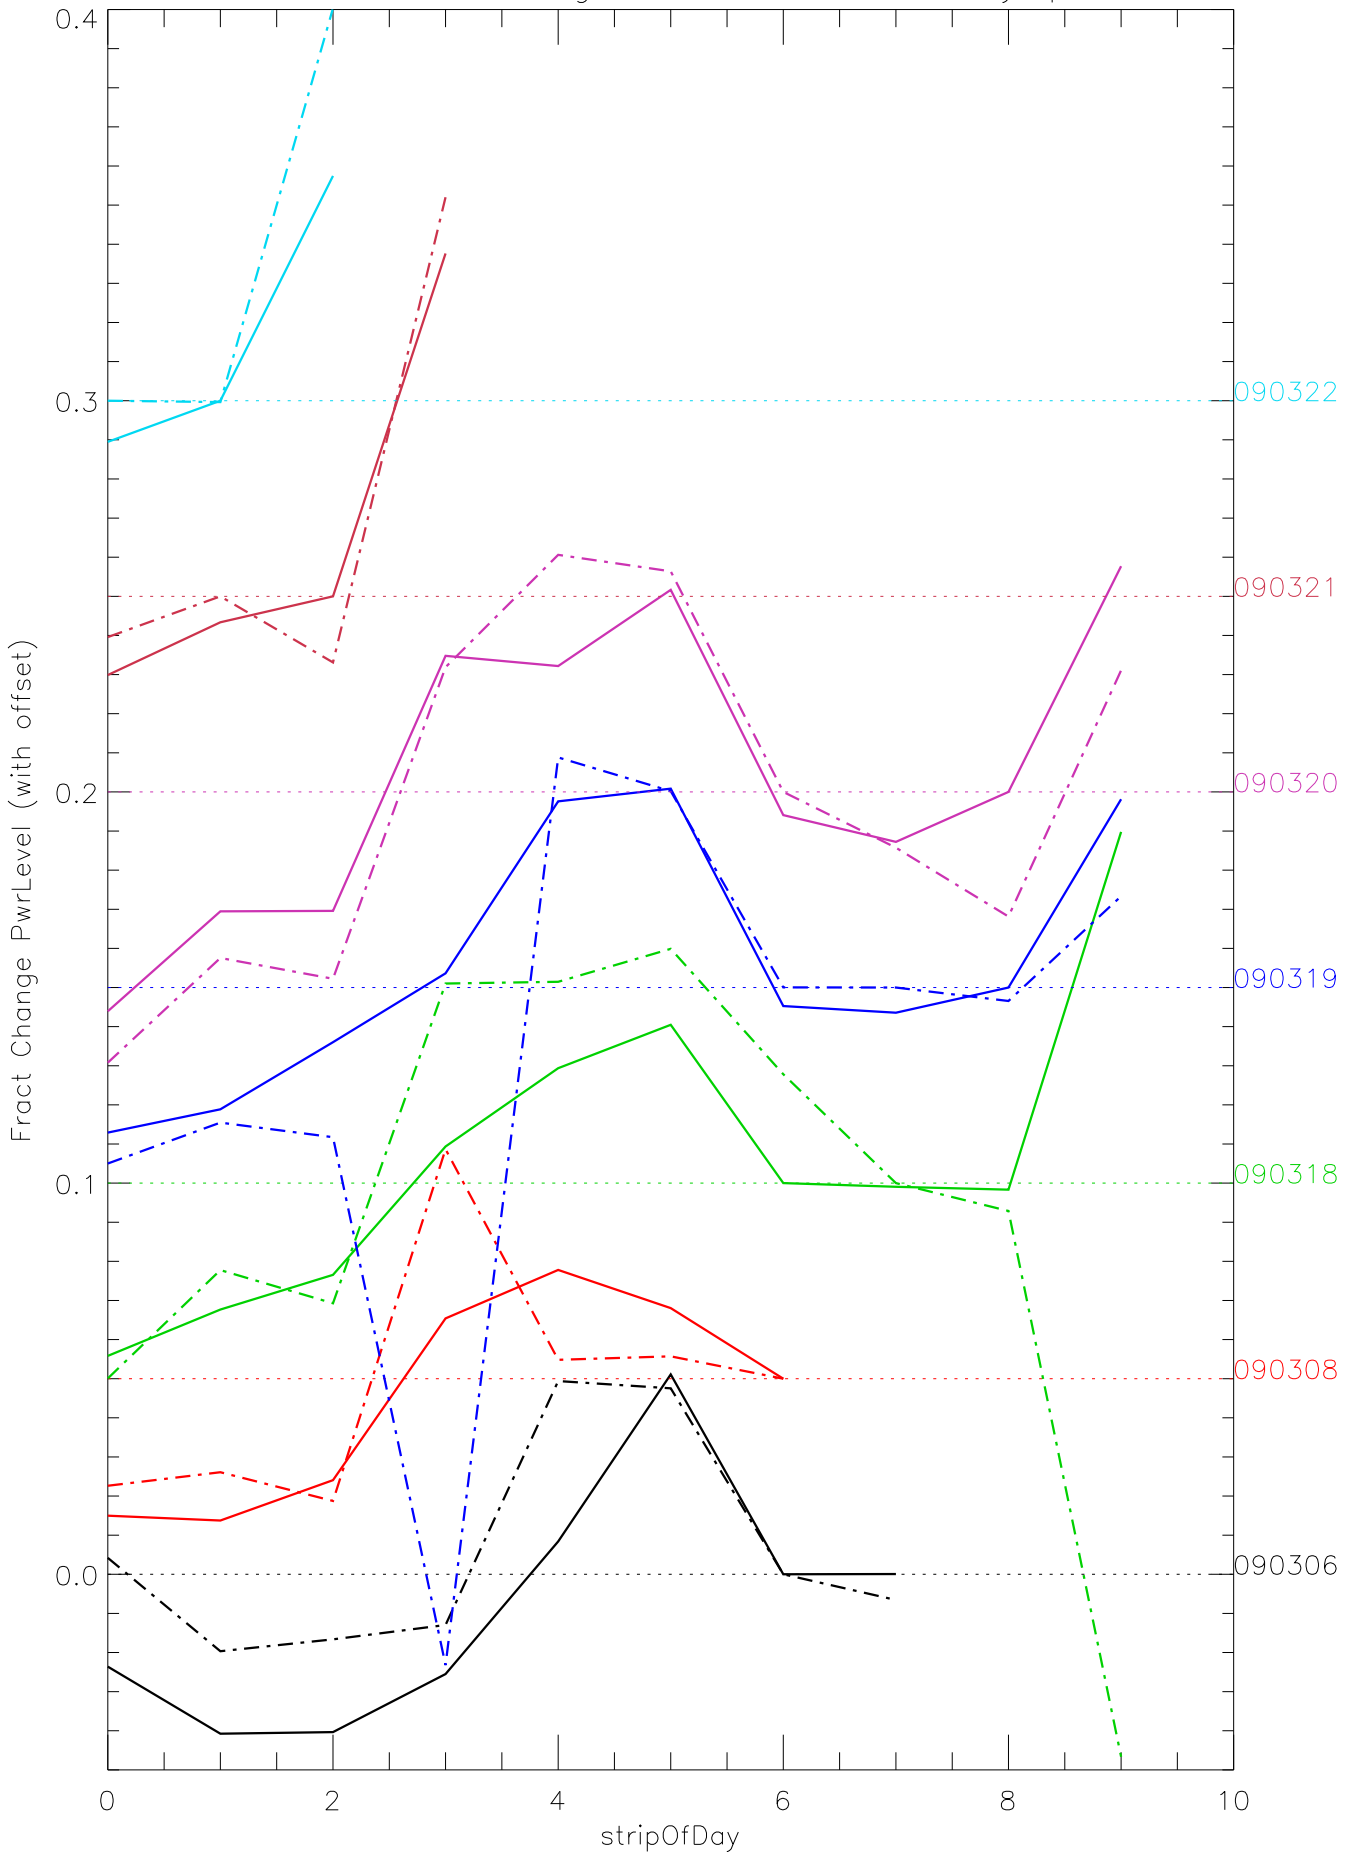

a2048 fractional change PwrLevel for each day. pixel:0

a2048 fractional change PwrLevel for each day. pixel:1

a2048 fractional change PwrLevel for each day. pixel:2

a2048 fractional change PwrLevel for each day. pixel:3

a2048 fractional change PwrLevel for each day. pixel:4

a2048 fractional change PwrLevel for each day. pixel:5