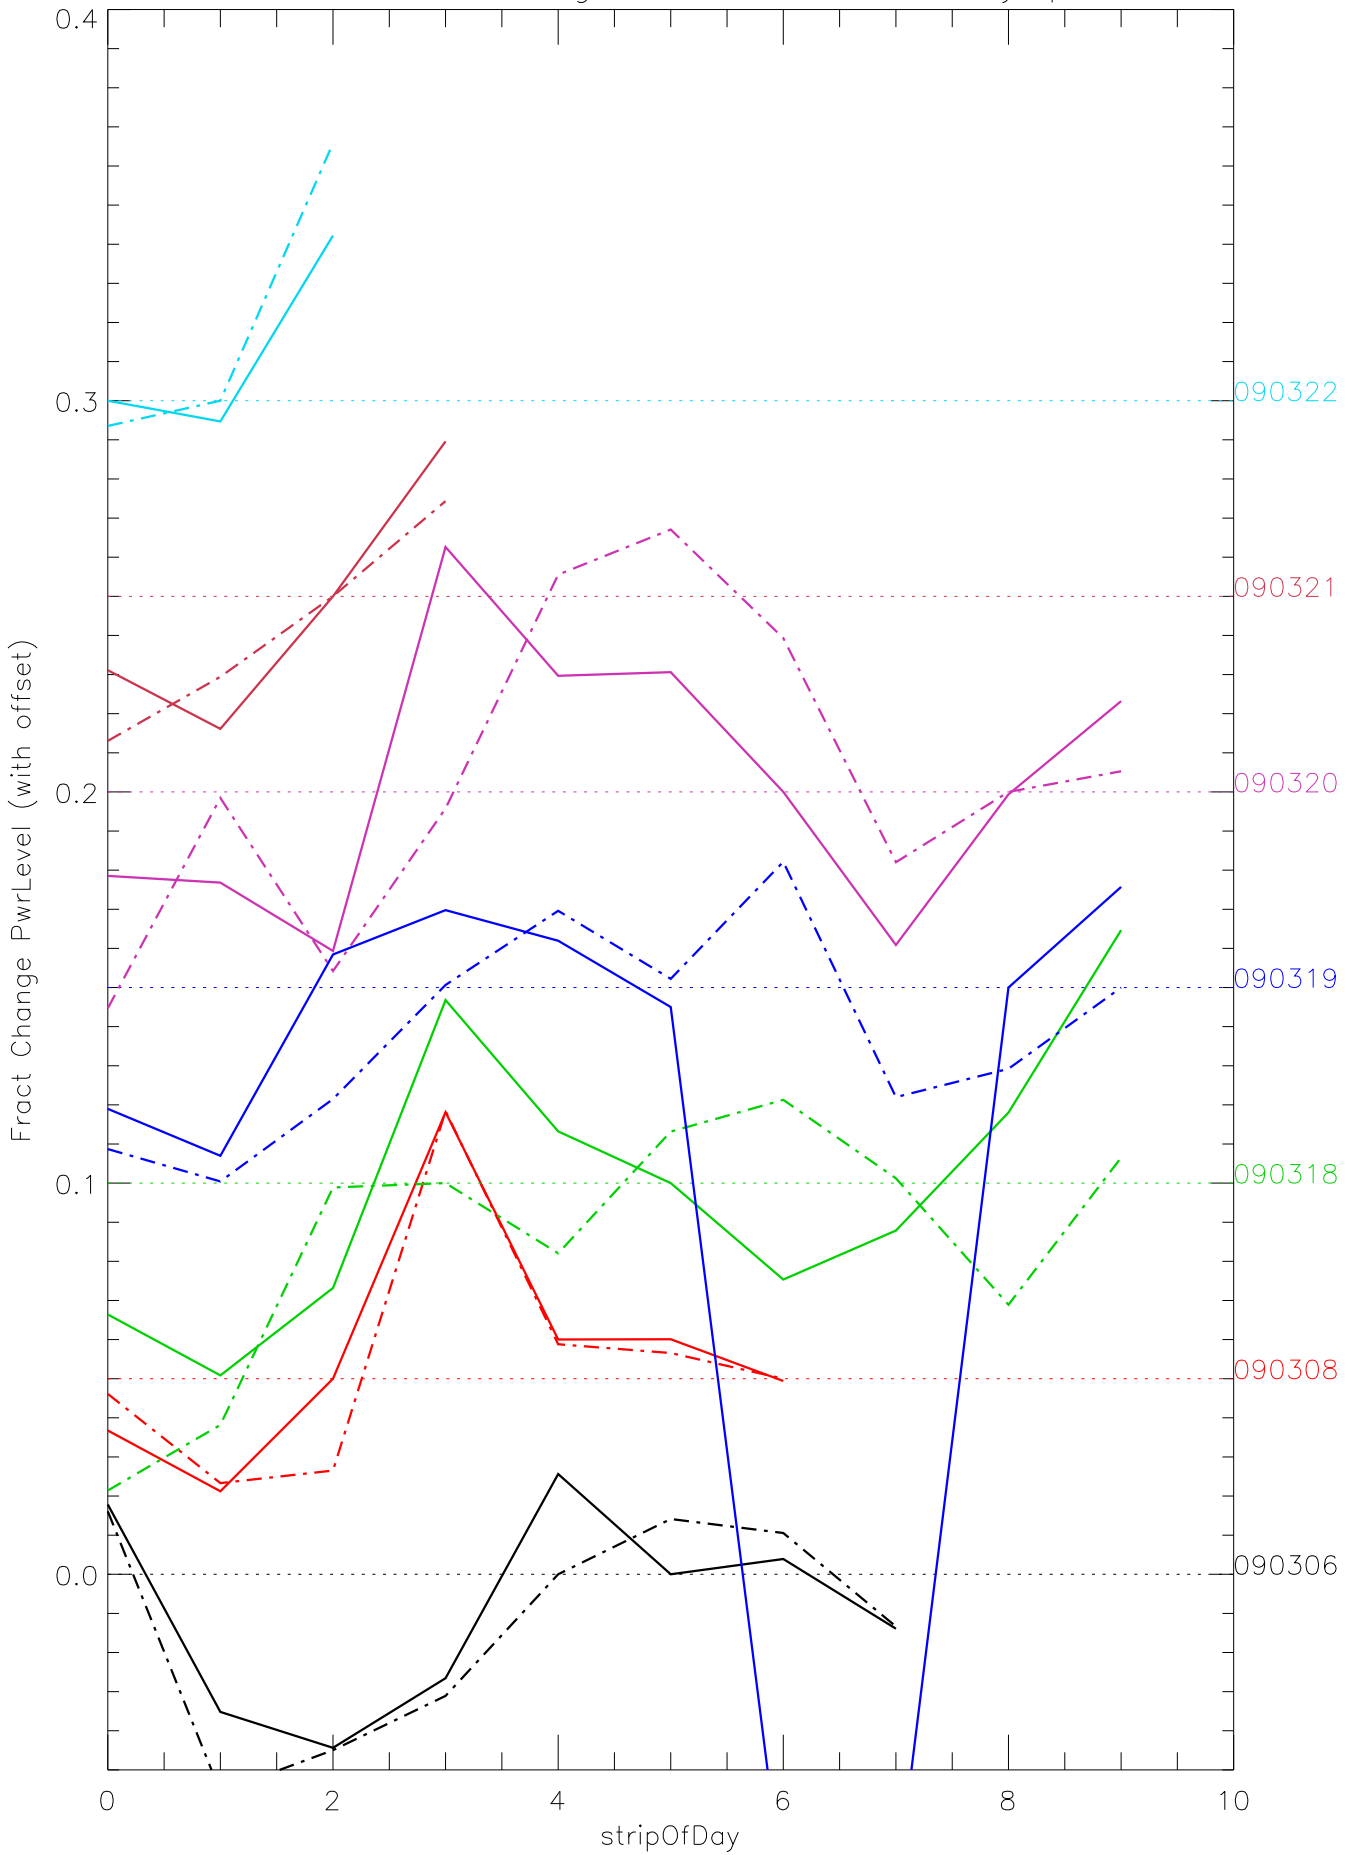

a2048 fractional change PwrLevel for each day. pixel:0

a2048 fractional change PwrLevel for each day. pixel:1

a2048 fractional change PwrLevel for each day. pixel:2

a2048 fractional change PwrLevel for each day. pixel:3

a2048 fractional change PwrLevel for each day. pixel:4

a2048 fractional change PwrLevel for each day. pixel:5