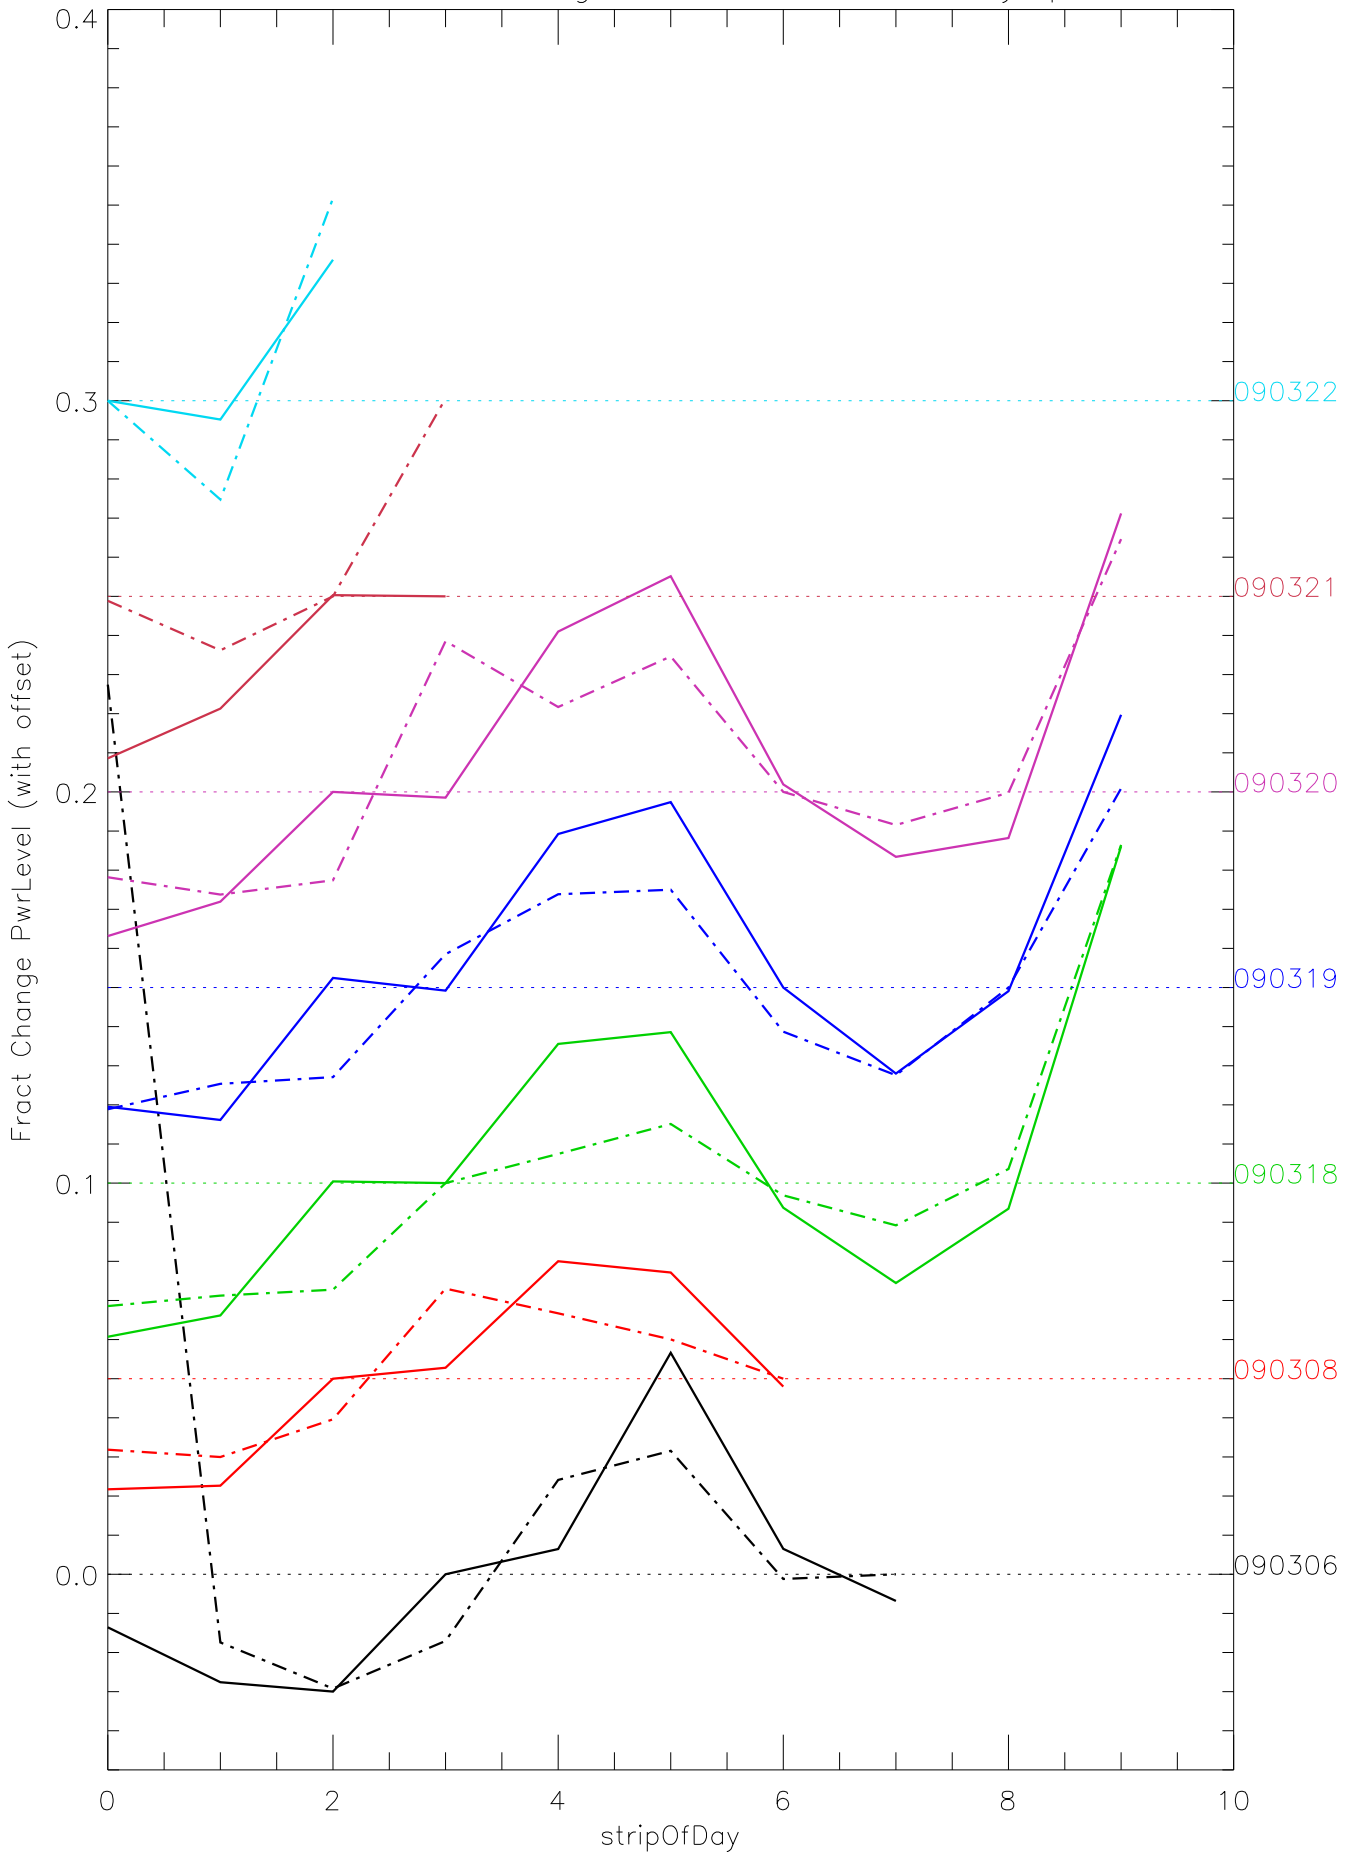

a2048 fractional change PwrLevel for each day. pixel:0

a2048 fractional change PwrLevel for each day. pixel:1

a2048 fractional change PwrLevel for each day. pixel:2

a2048 fractional change PwrLevel for each day. pixel:3

a2048 fractional change PwrLevel for each day. pixel:4

a2048 fractional change PwrLevel for each day. pixel:5