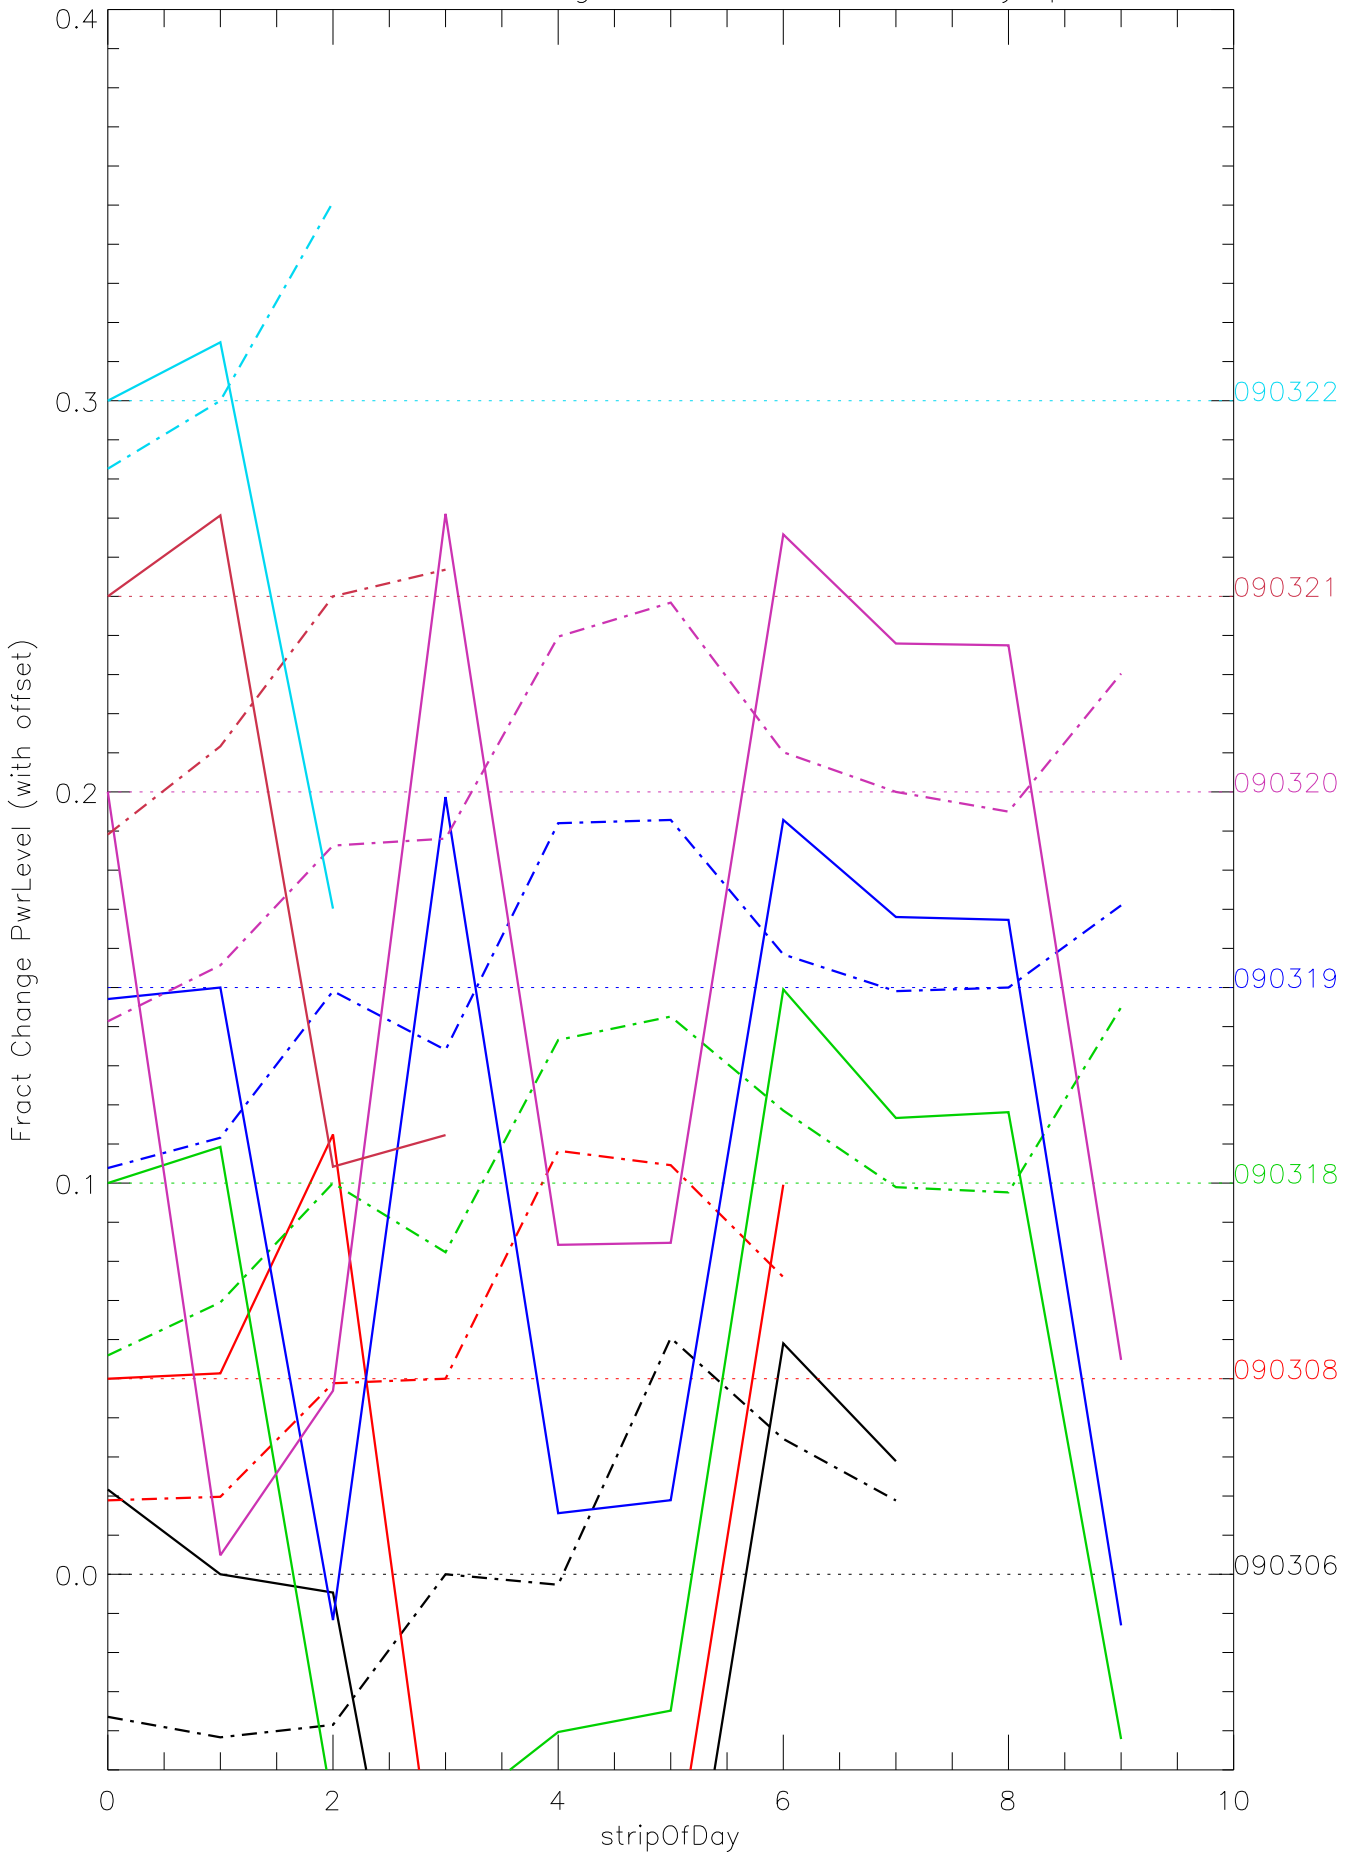

a2048 fractional change PwrLevel for each day. pixel:0

a2048 fractional change PwrLevel for each day. pixel:1

a2048 fractional change PwrLevel for each day. pixel:2

a2048 fractional change PwrLevel for each day. pixel:3

a2048 fractional change PwrLevel for each day. pixel:4

a2048 fractional change PwrLevel for each day. pixel:5