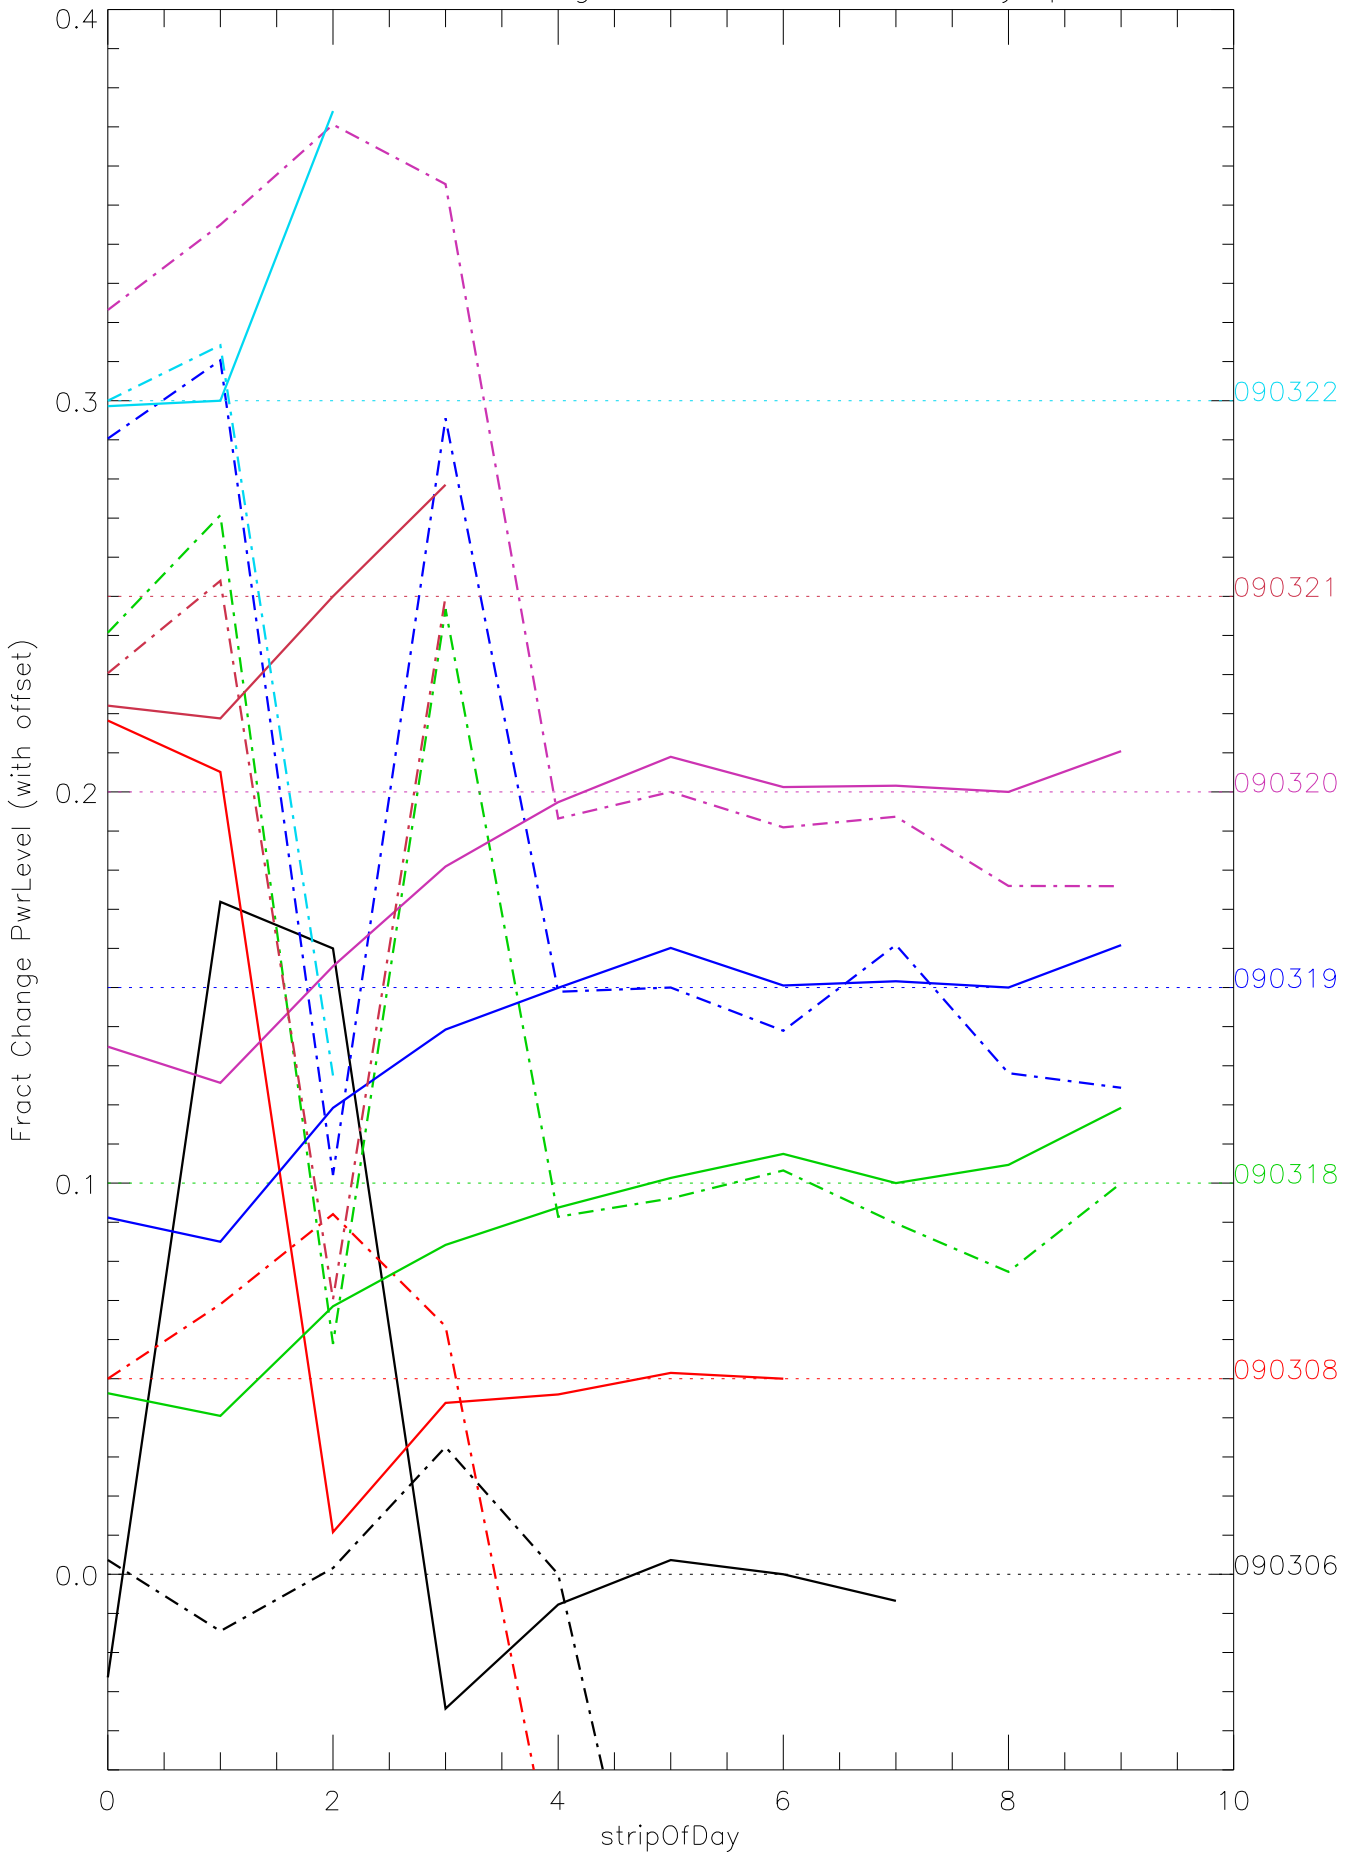

a2048 fractional change PwrLevel for each day. pixel:0

a2048 fractional change PwrLevel for each day. pixel:1

a2048 fractional change PwrLevel for each day. pixel:2

a2048 fractional change PwrLevel for each day. pixel:3

a2048 fractional change PwrLevel for each day. pixel:4

a2048 fractional change PwrLevel for each day. pixel:5