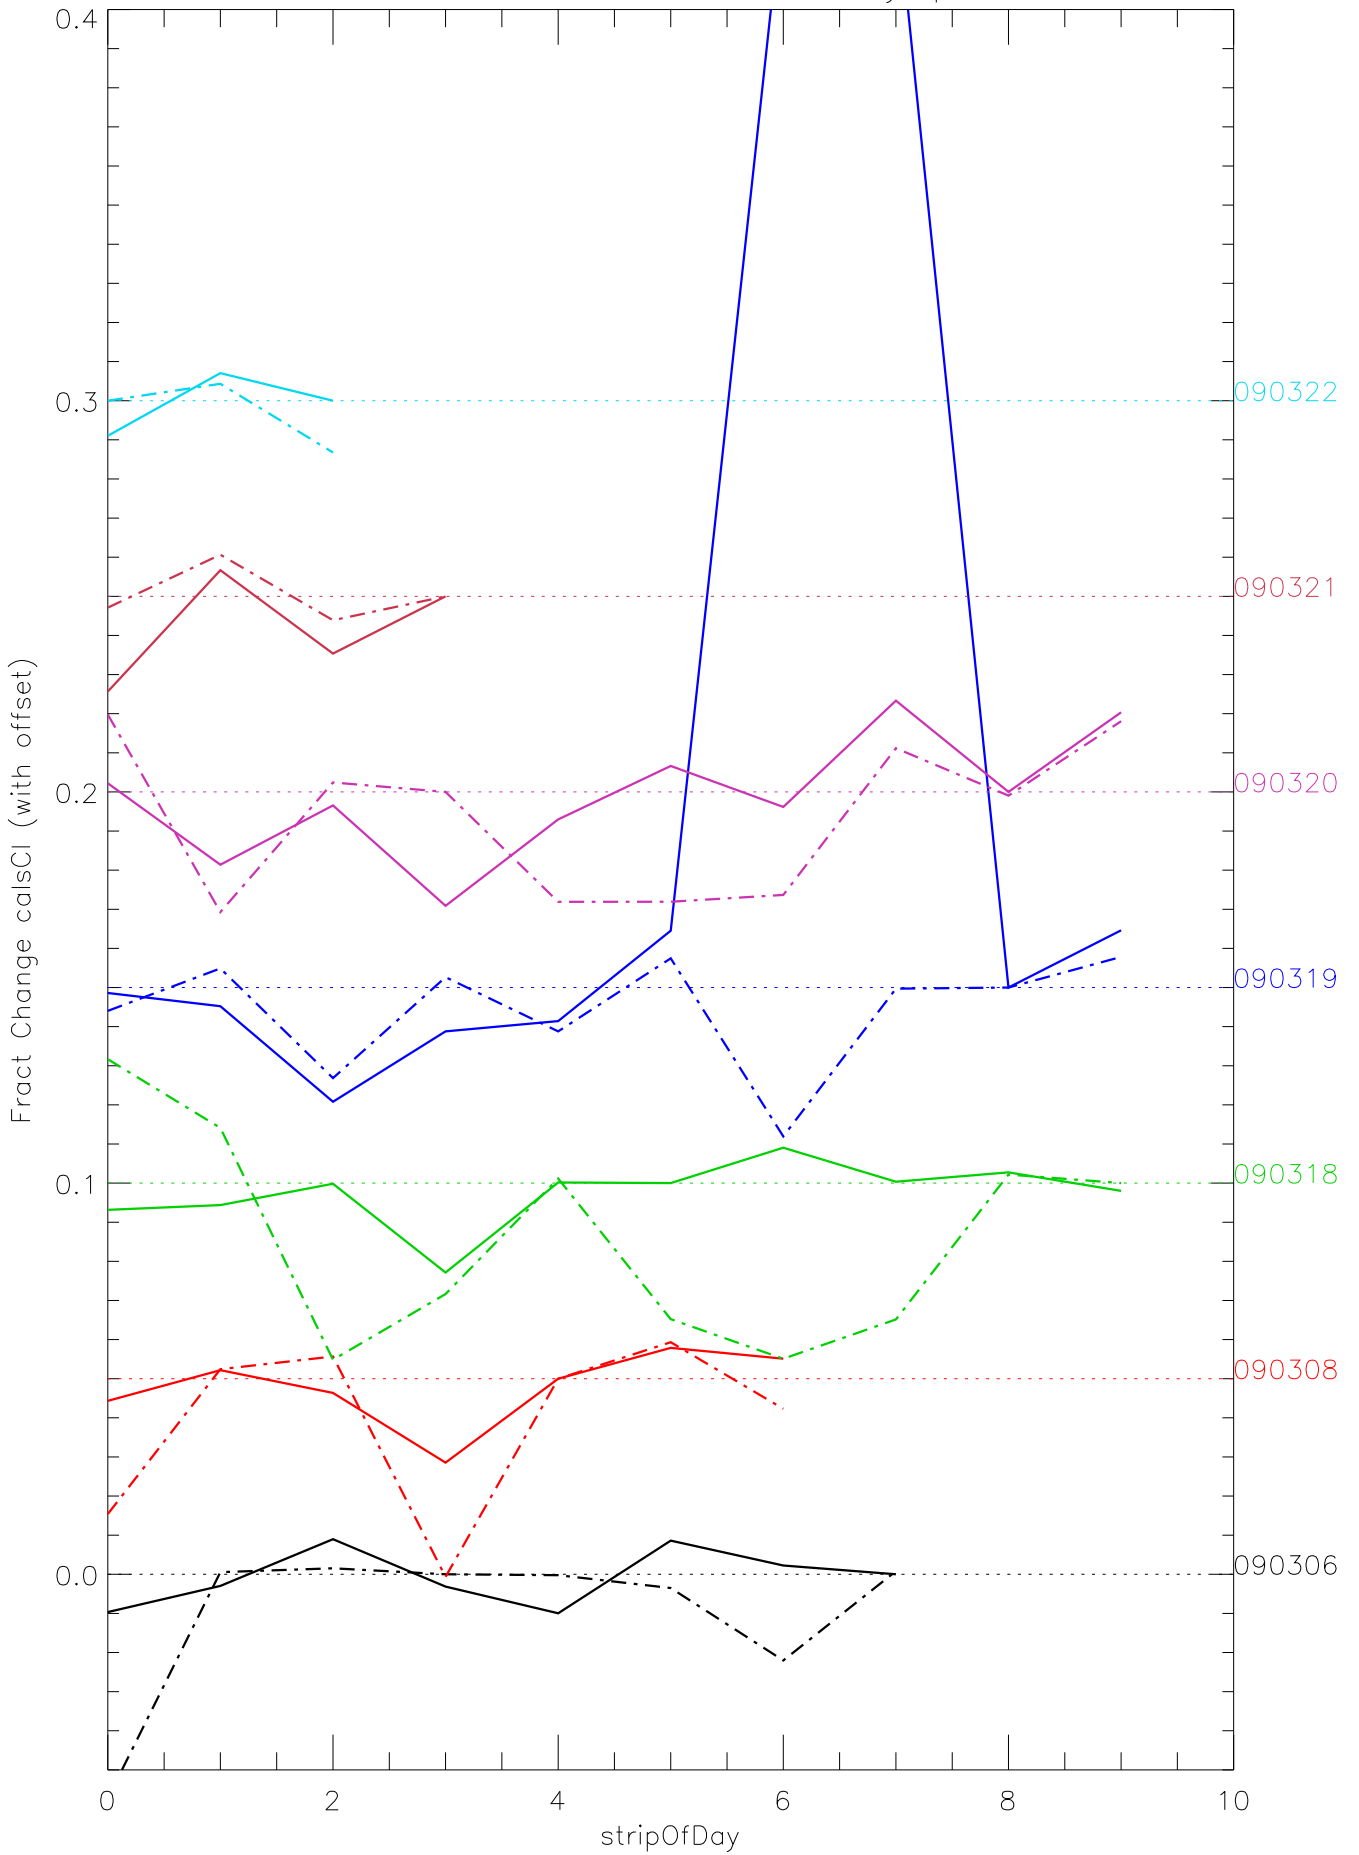

a2048 calsci factors for each day. pixel:0

a2048 calsci factors for each day. pixel:1

a2048 calsci factors for each day. pixel:2

a2048 calsci factors for each day. pixel:3

a2048 calsci factors for each day. pixel:4

a2048 calsci factors for each day. pixel:5

a2048 calsci factors for each day. pixel:6