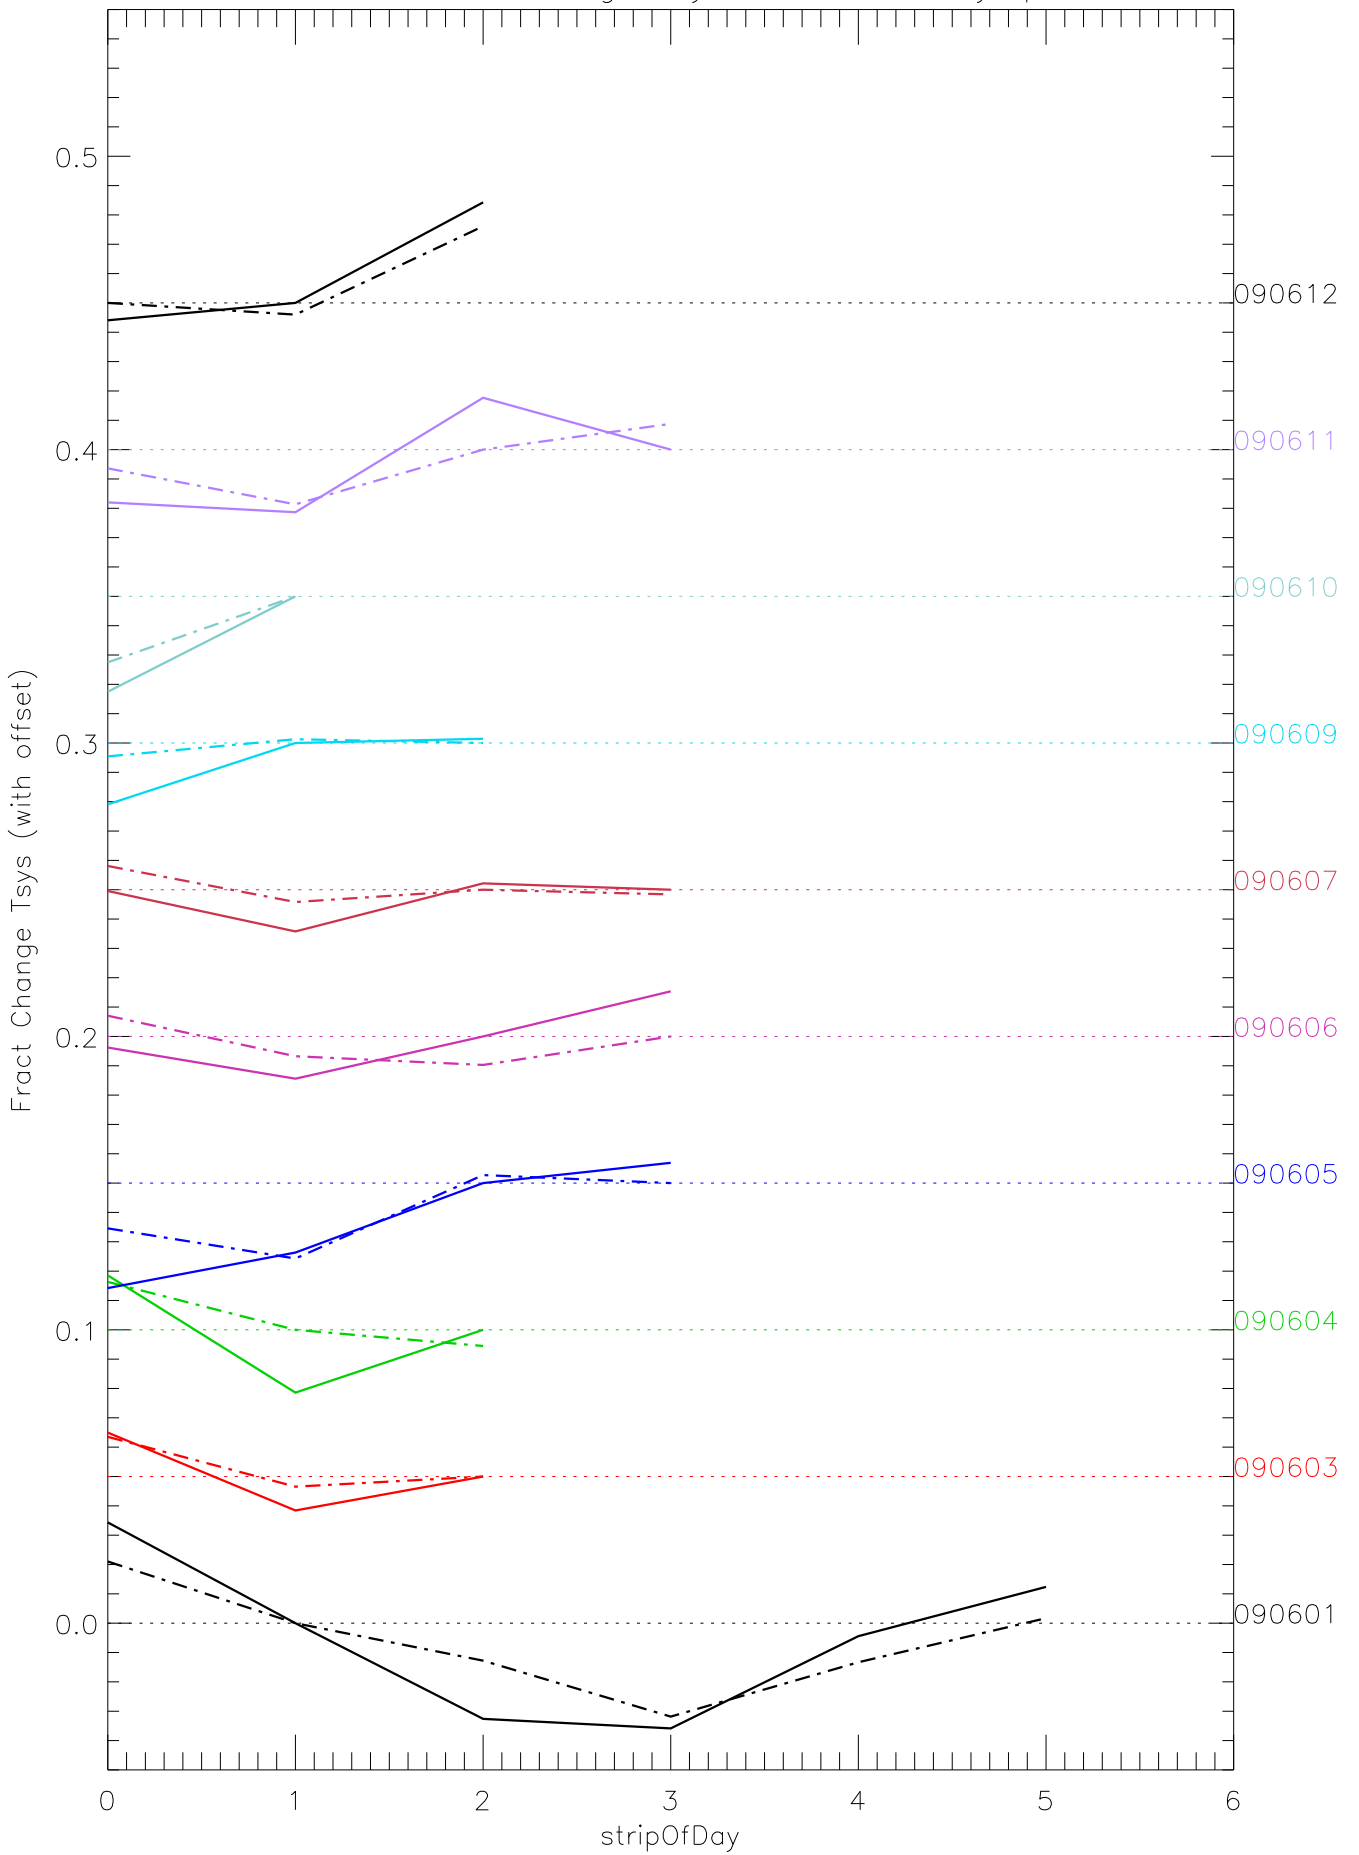

a2048 fractional change TsysK for each day. pixel:0

a2048 fractional change TsysK for each day. pixel:2

a2048 fractional change TsysK for each day. pixel:3

a2048 fractional change TsysK for each day. pixel:4

a2048 fractional change TsysK for each day. pixel:5

a2048 fractional change TsysK for each day. pixel:6