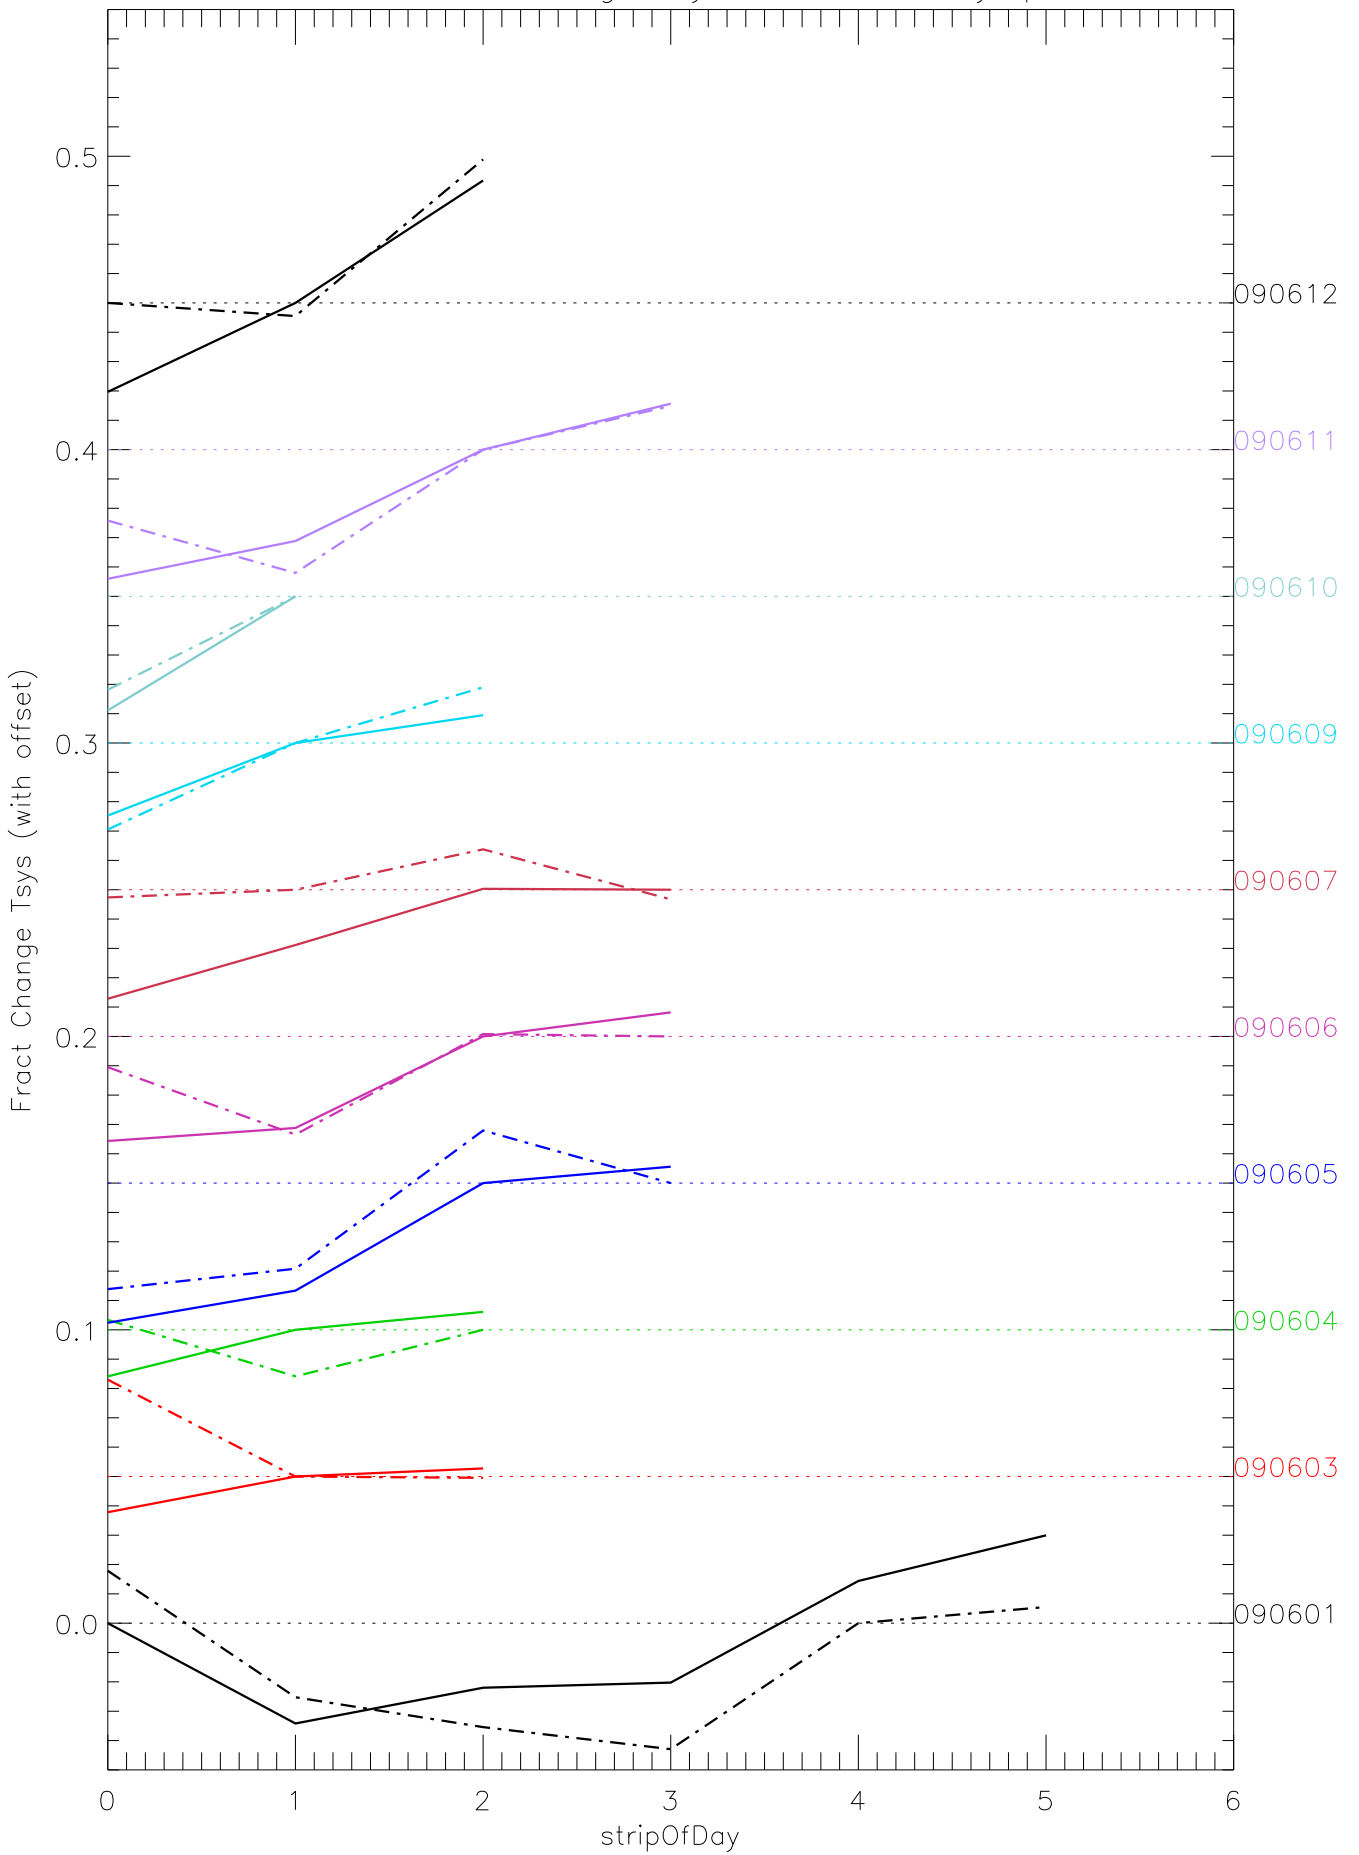

a2048 fractional change TsysK for each day. pixel:0

a2048 fractional change TsysK for each day. pixel:2

a2048 fractional change TsysK for each day. pixel:3

a2048 fractional change TsysK for each day. pixel:4

a2048 fractional change TsysK for each day. pixel:5

a2048 fractional change TsysK for each day. pixel:6