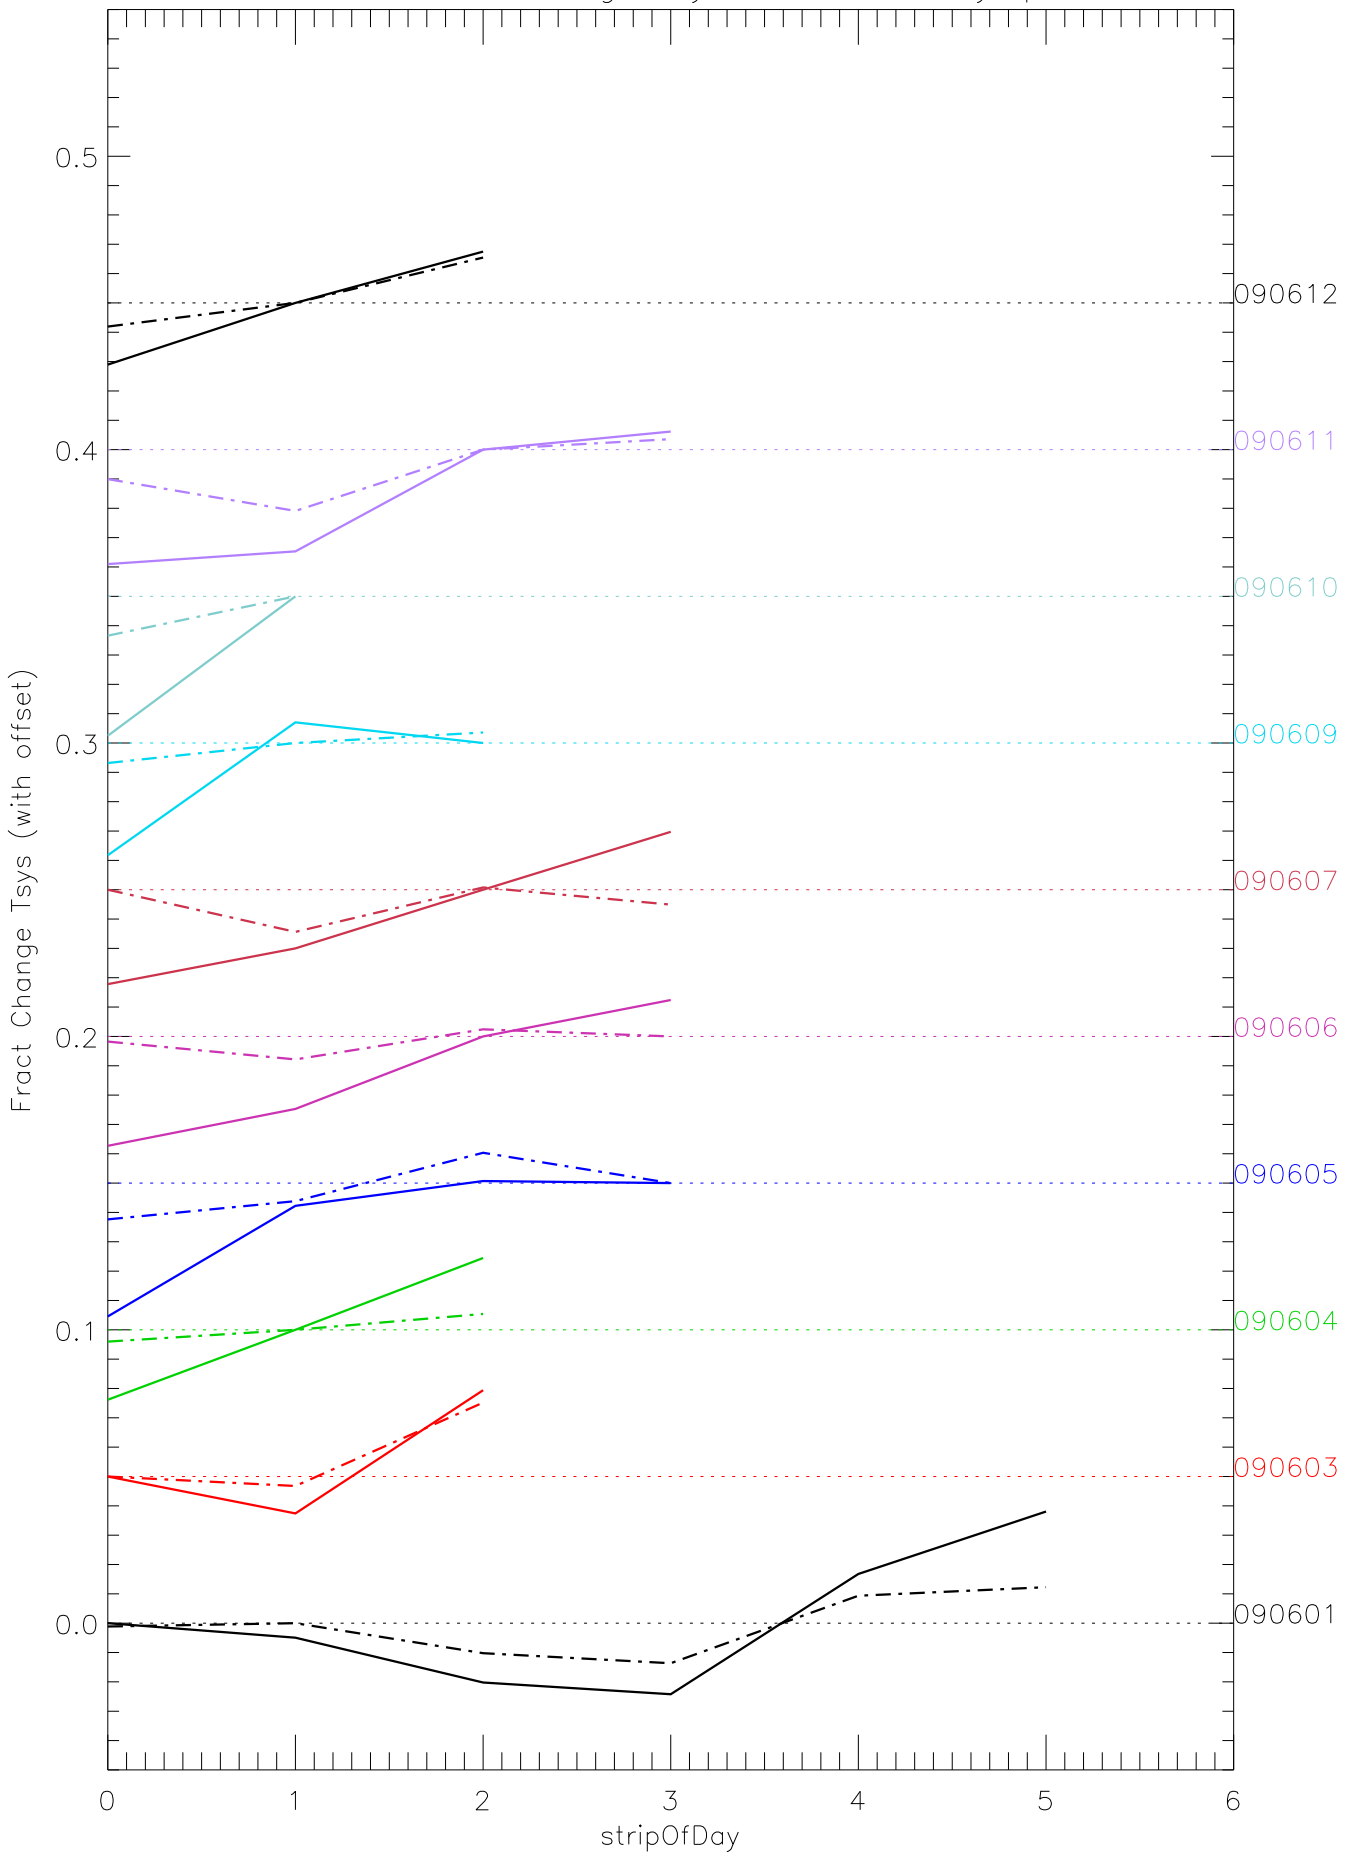

a2048 fractional change TsysK for each day. pixel:0

a2048 fractional change TsysK for each day. pixel:2

a2048 fractional change TsysK for each day. pixel:3

a2048 fractional change TsysK for each day. pixel:4

a2048 fractional change TsysK for each day. pixel:5

a2048 fractional change TsysK for each day. pixel:6