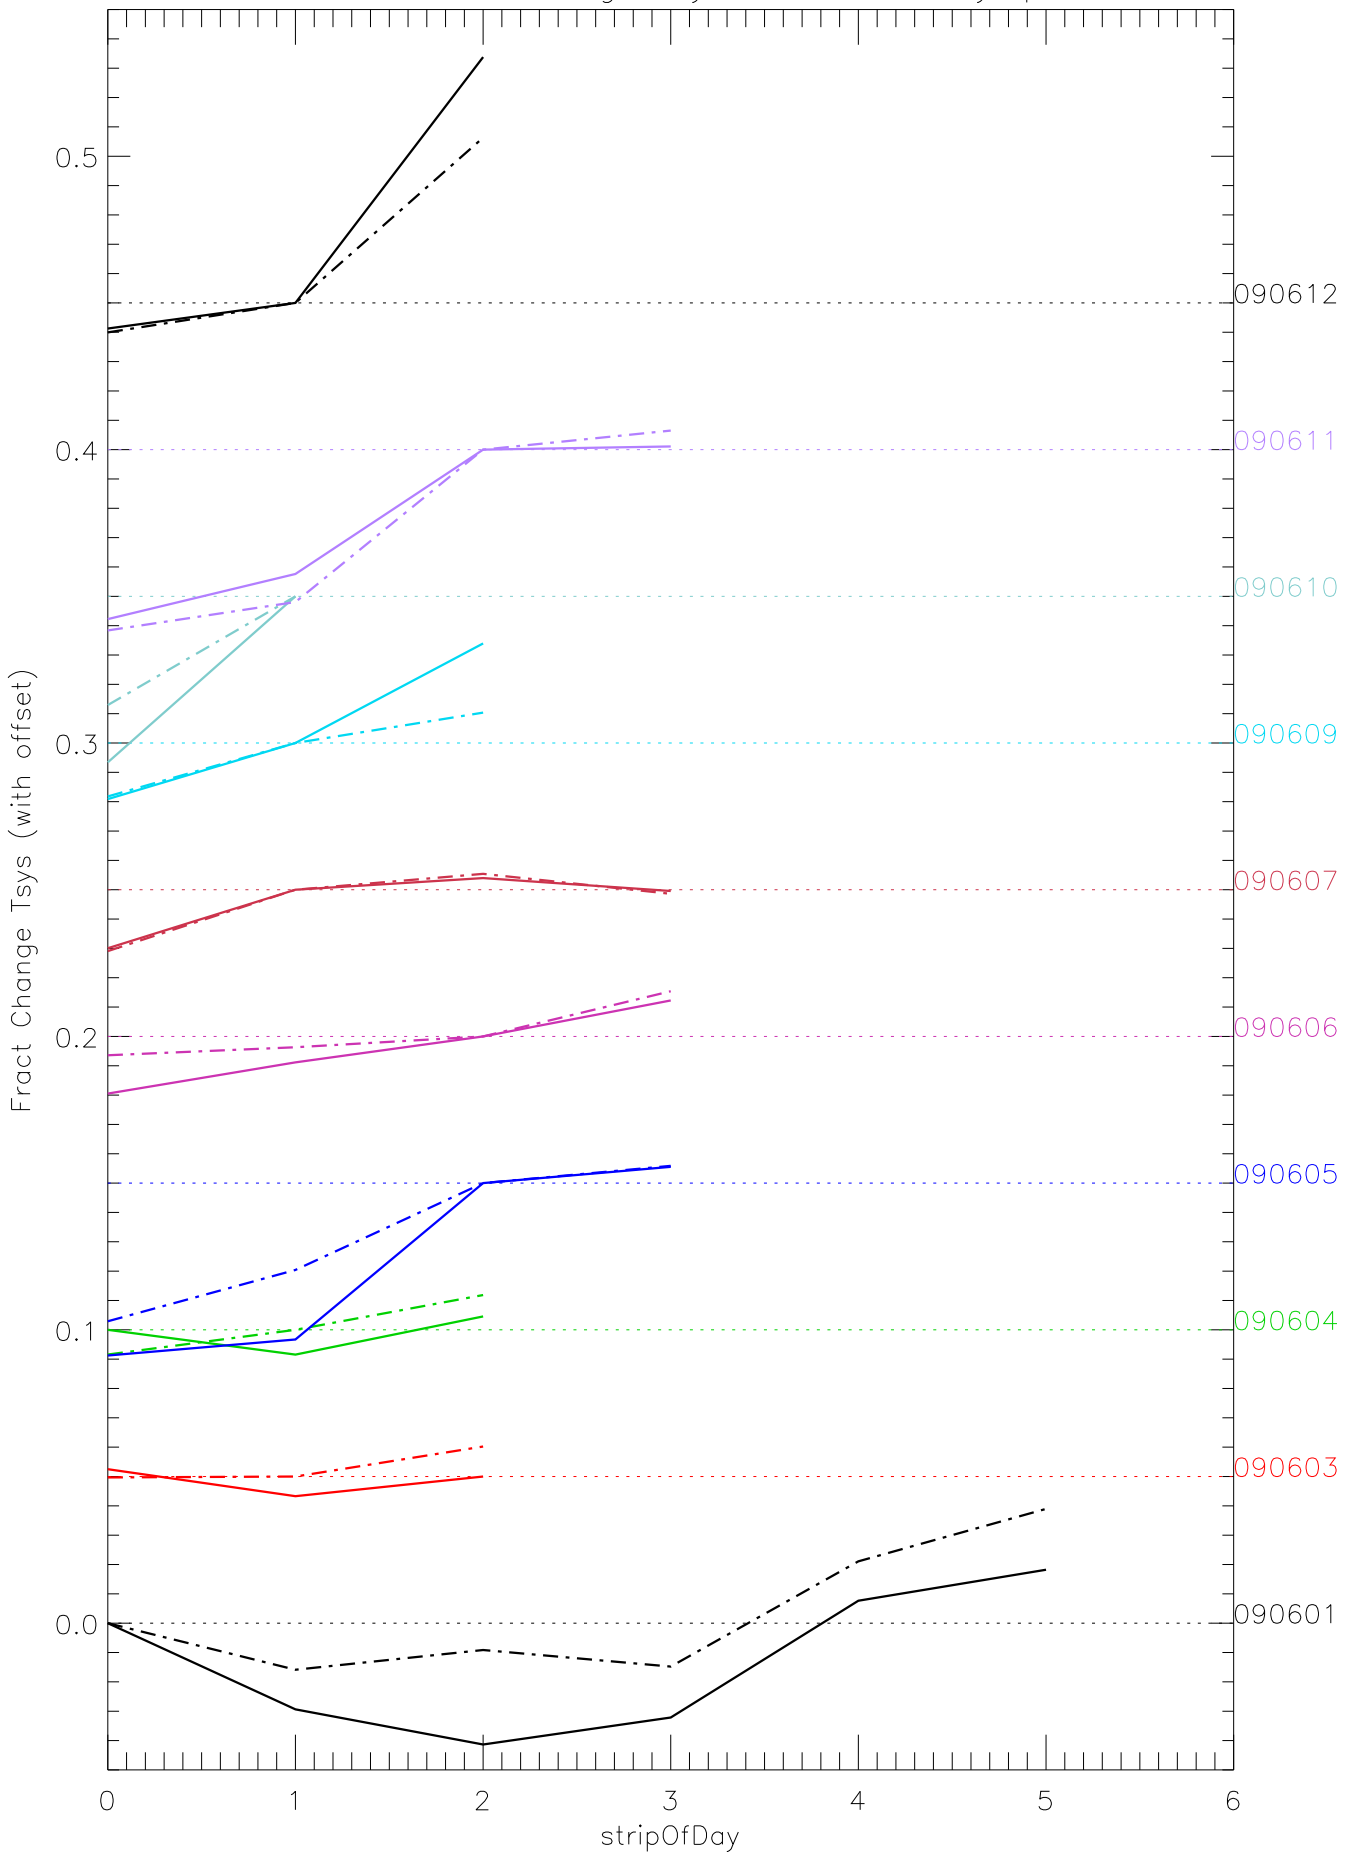

a2048 fractional change TsysK for each day. pixel:0

a2048 fractional change TsysK for each day. pixel:2

a2048 fractional change TsysK for each day. pixel:3

a2048 fractional change TsysK for each day. pixel:4

a2048 fractional change TsysK for each day. pixel:5

a2048 fractional change TsysK for each day. pixel:6