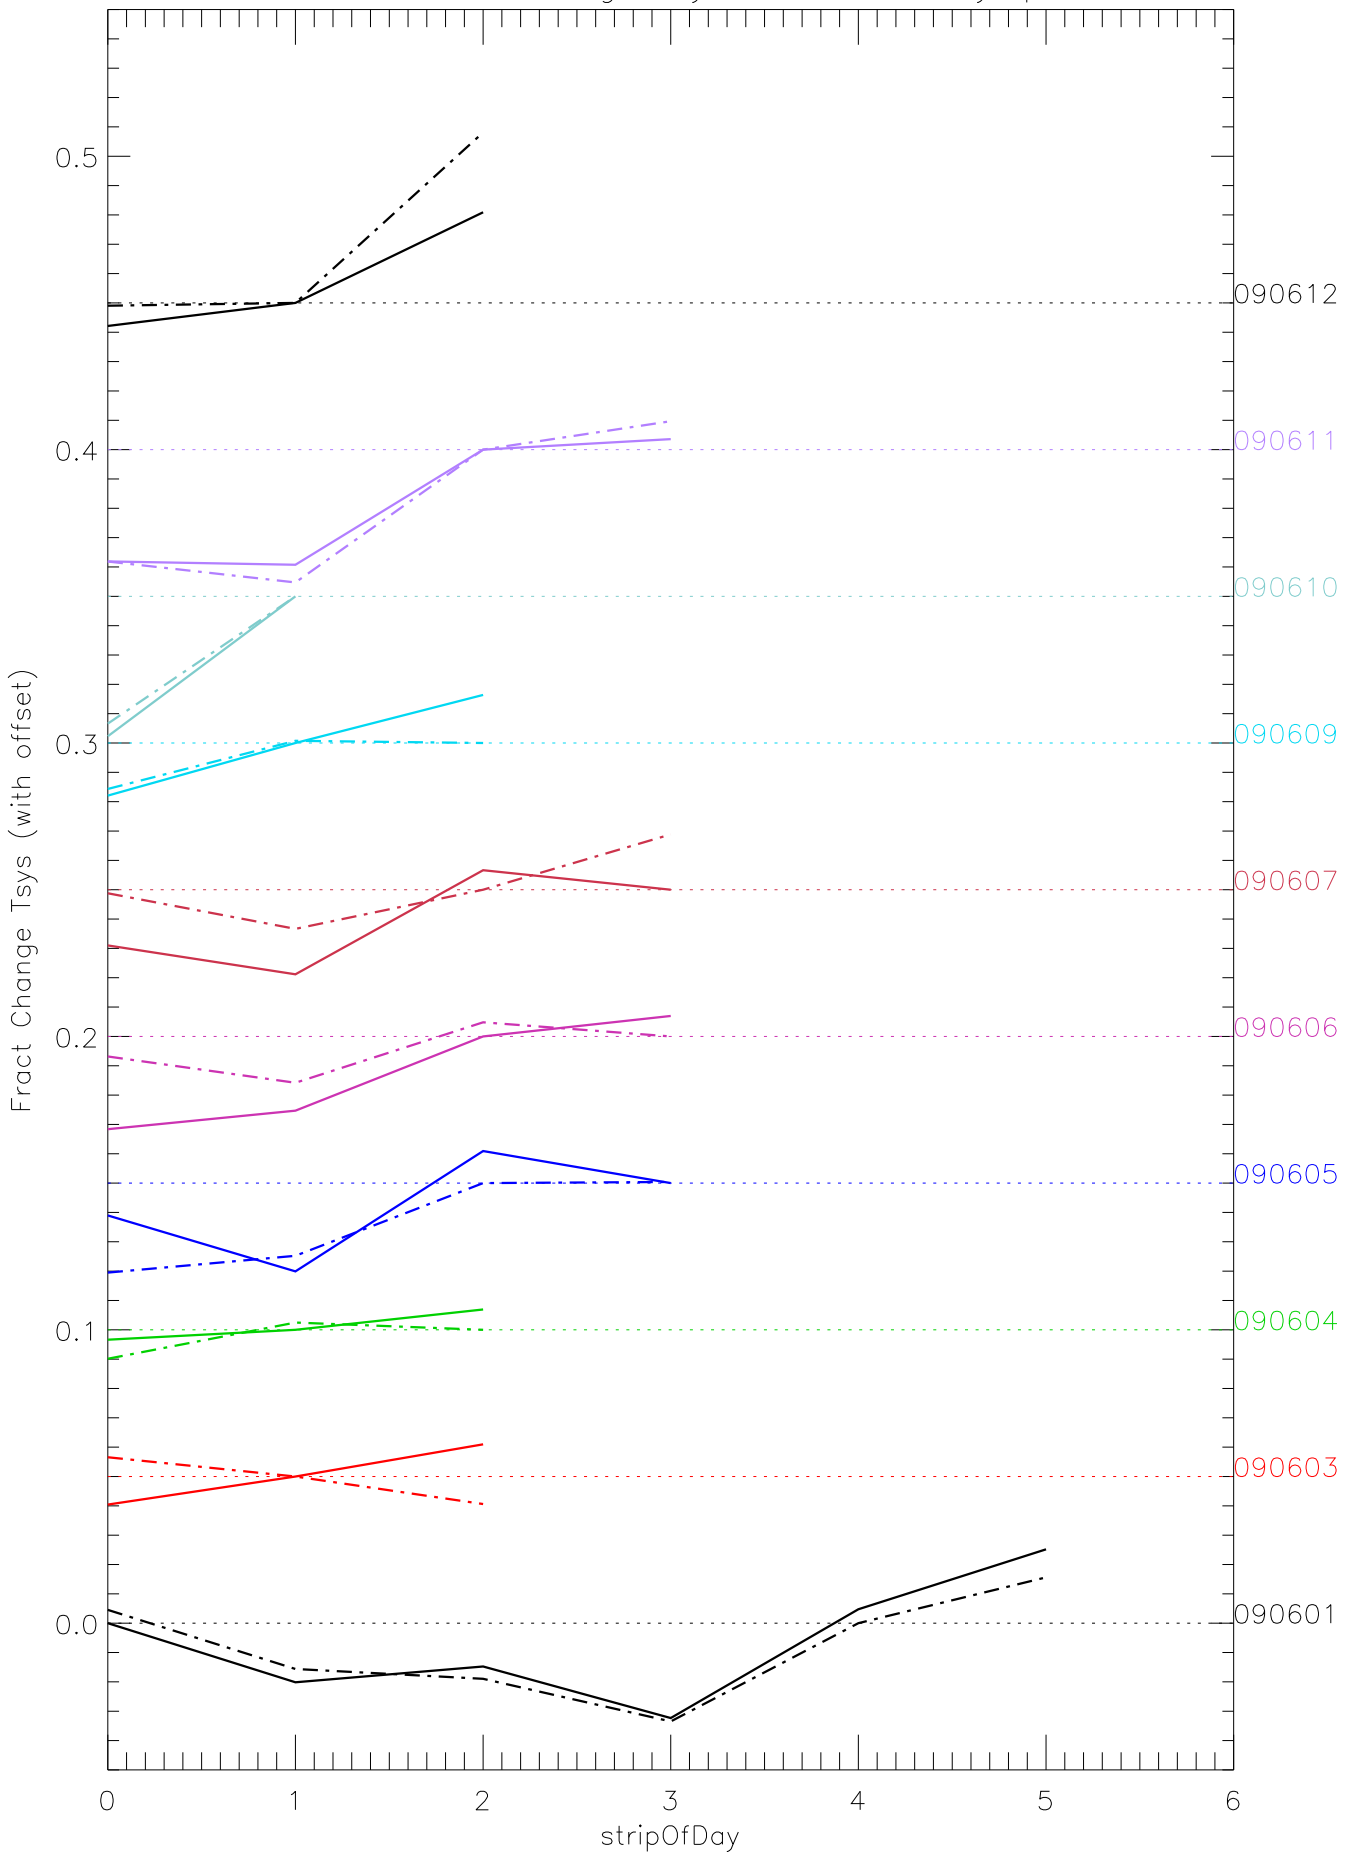

a2048 fractional change TsysK for each day. pixel:0

a2048 fractional change TsysK for each day. pixel:2

a2048 fractional change TsysK for each day. pixel:3

a2048 fractional change TsysK for each day. pixel:4

a2048 fractional change TsysK for each day. pixel:5

a2048 fractional change TsysK for each day. pixel:6