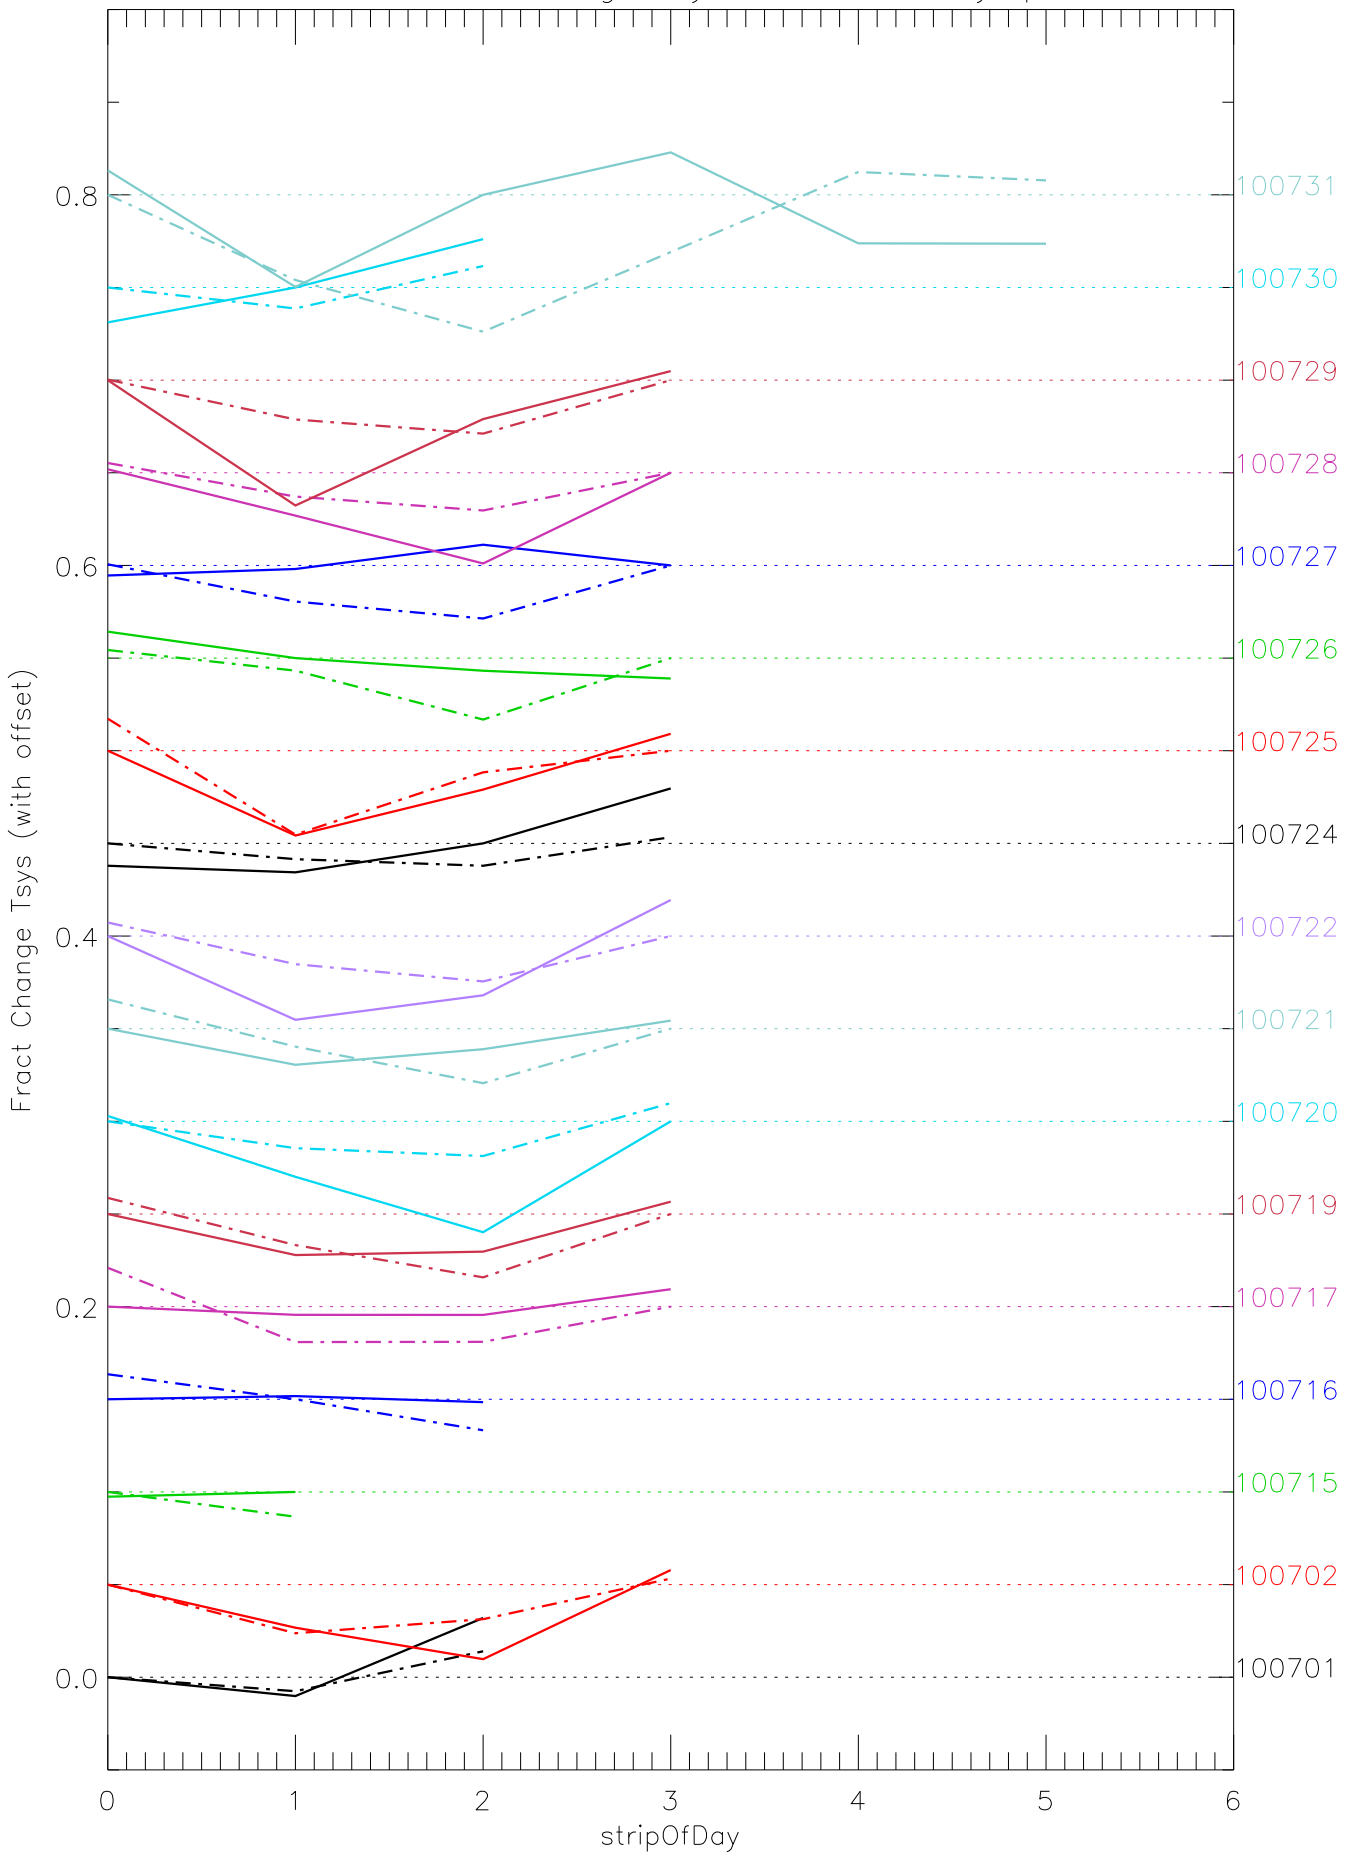

a2048 fractional change TsysK for each day. pixel:0

a2048 fractional change TsysK for each day. pixel:1

a2048 fractional change TsysK for each day. pixel:2

a2048 fractional change TsysK for each day. pixel:3

a2048 fractional change TsysK for each day. pixel:4

a2048 fractional change TsysK for each day. pixel:5

a2048 fractional change TsysK for each day. pixel:6