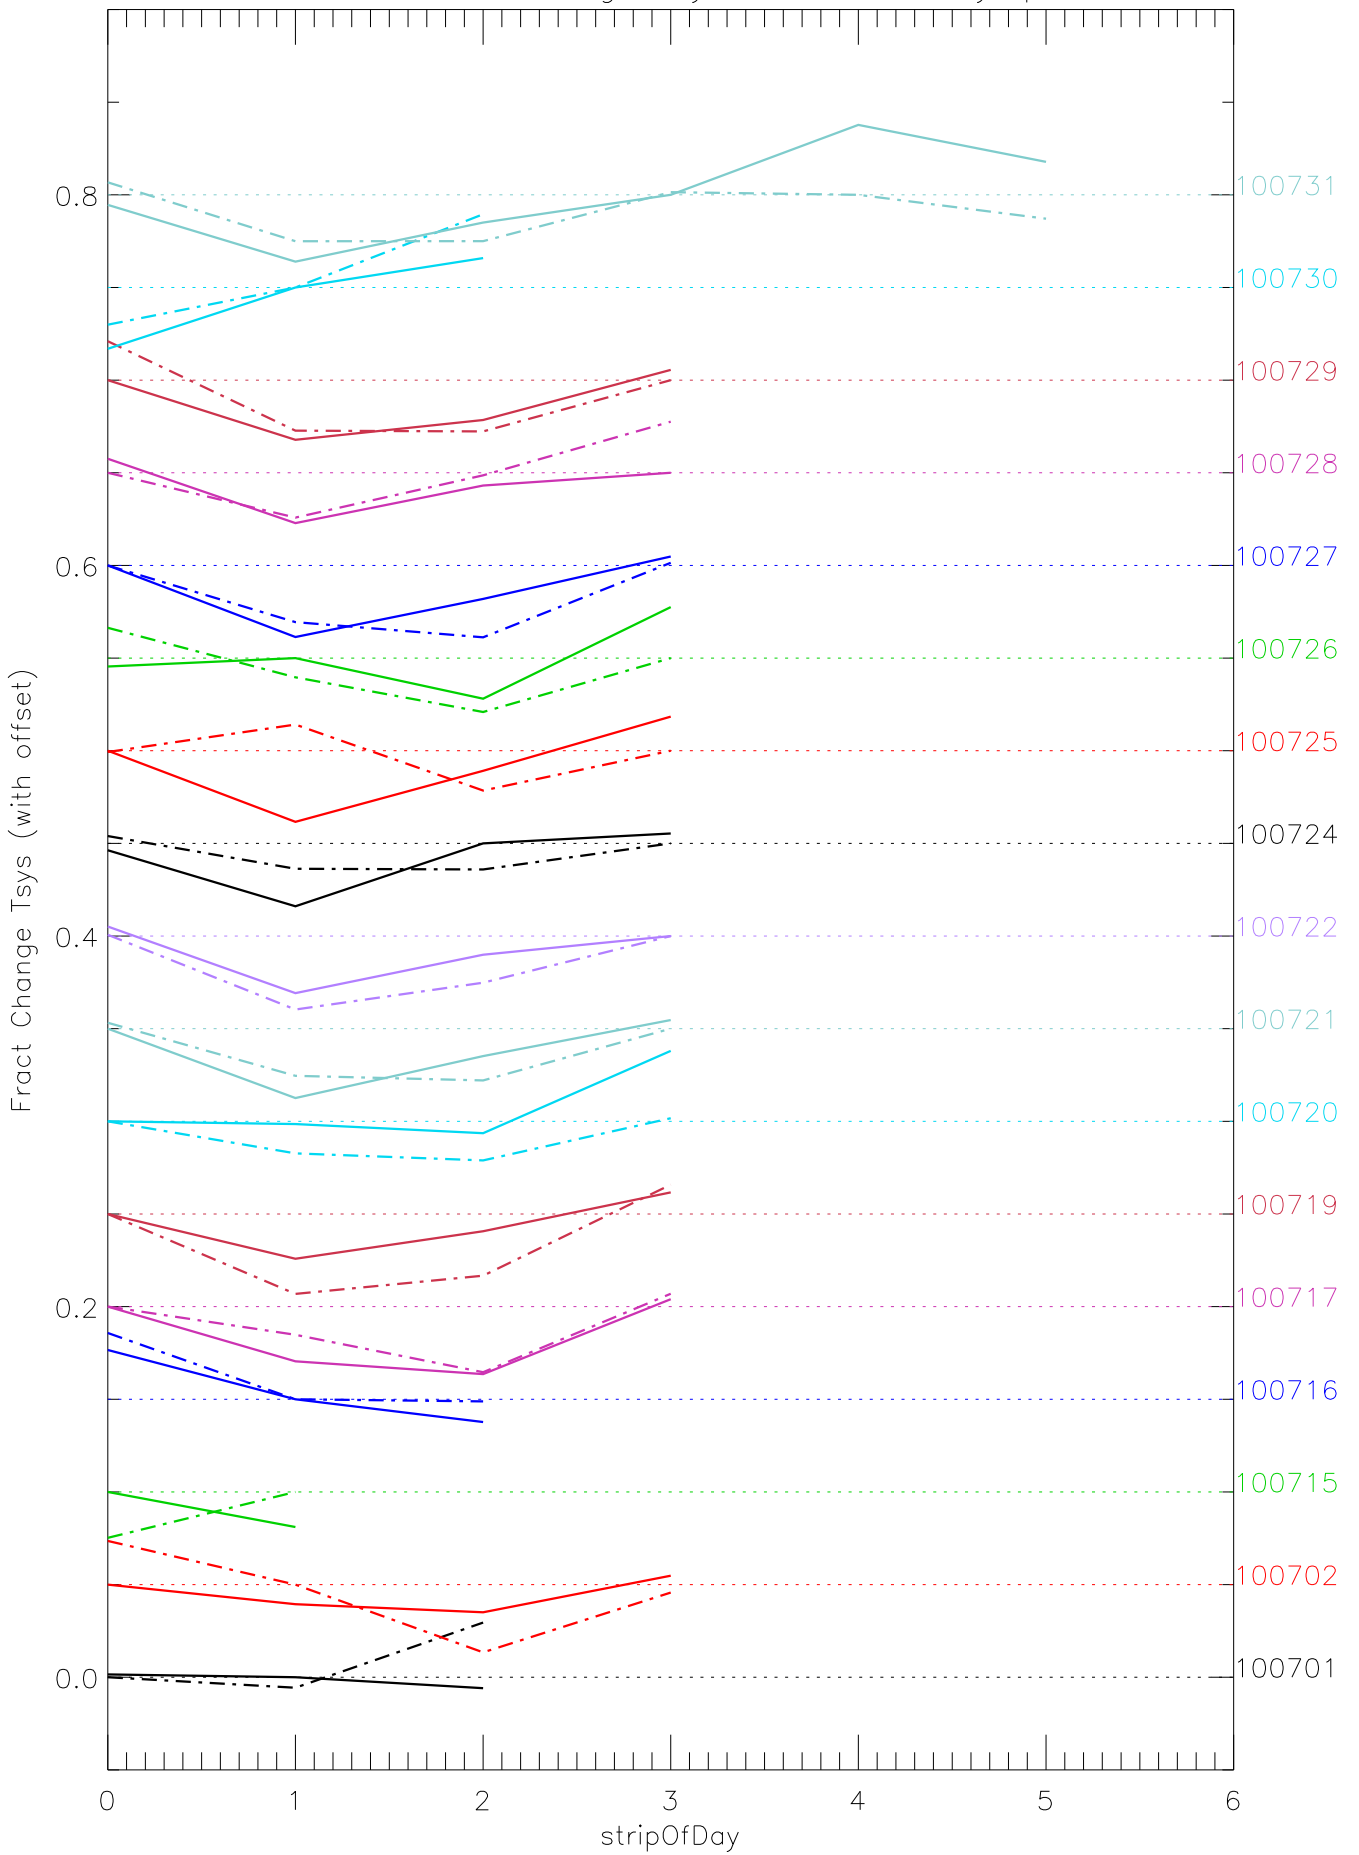

a2048 fractional change TsysK for each day. pixel:0

a2048 fractional change TsysK for each day. pixel:1

a2048 fractional change TsysK for each day. pixel:2

a2048 fractional change TsysK for each day. pixel:3

a2048 fractional change TsysK for each day. pixel:4

a2048 fractional change TsysK for each day. pixel:5

a2048 fractional change TsysK for each day. pixel:6