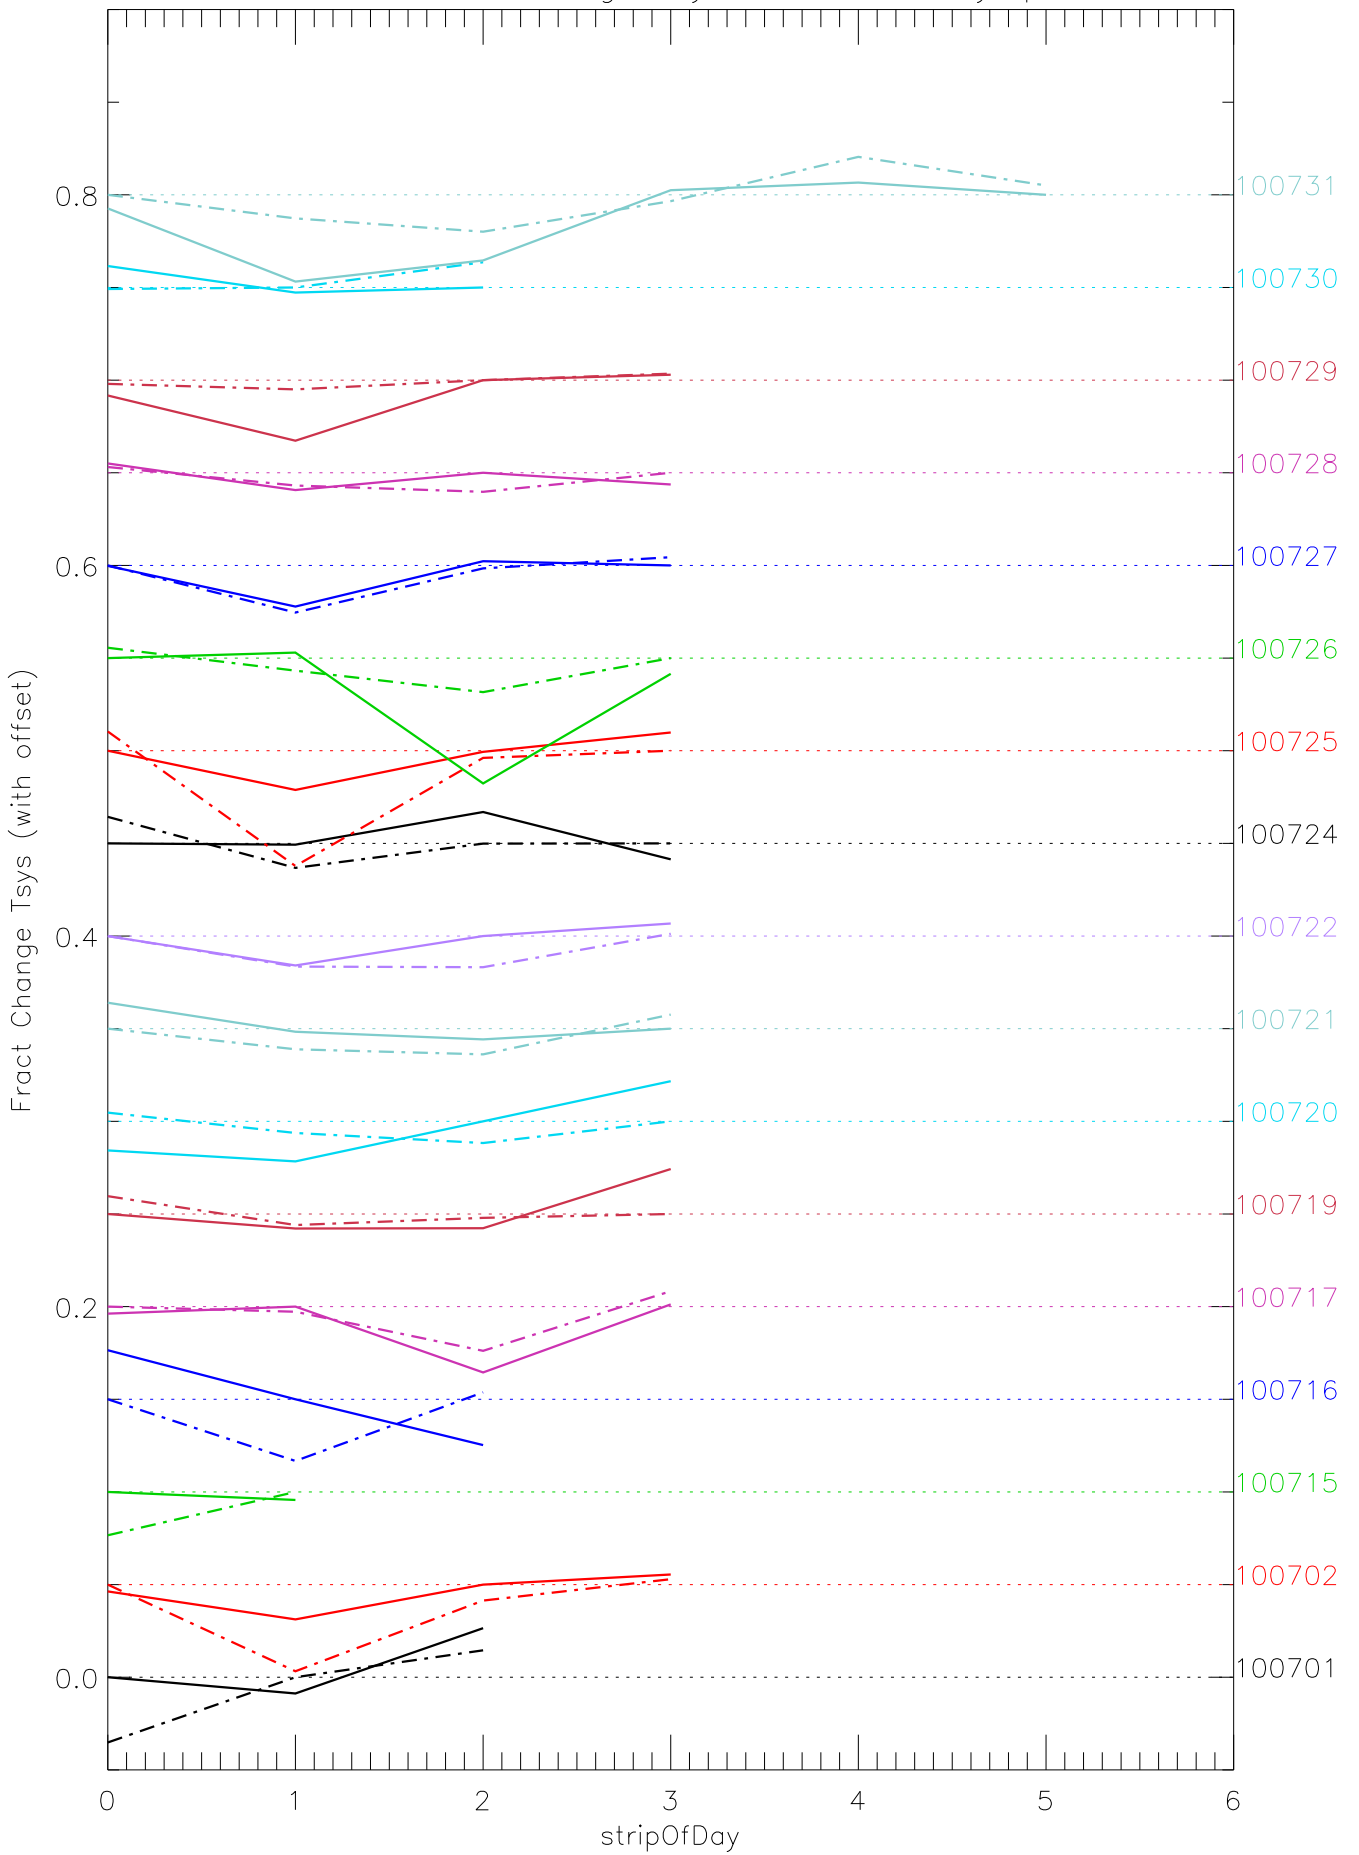

a2048 fractional change TsysK for each day. pixel:0

a2048 fractional change TsysK for each day. pixel:1

a2048 fractional change TsysK for each day. pixel:2

a2048 fractional change TsysK for each day. pixel:3

a2048 fractional change TsysK for each day. pixel:4

a2048 fractional change TsysK for each day. pixel:5

a2048 fractional change TsysK for each day. pixel:6