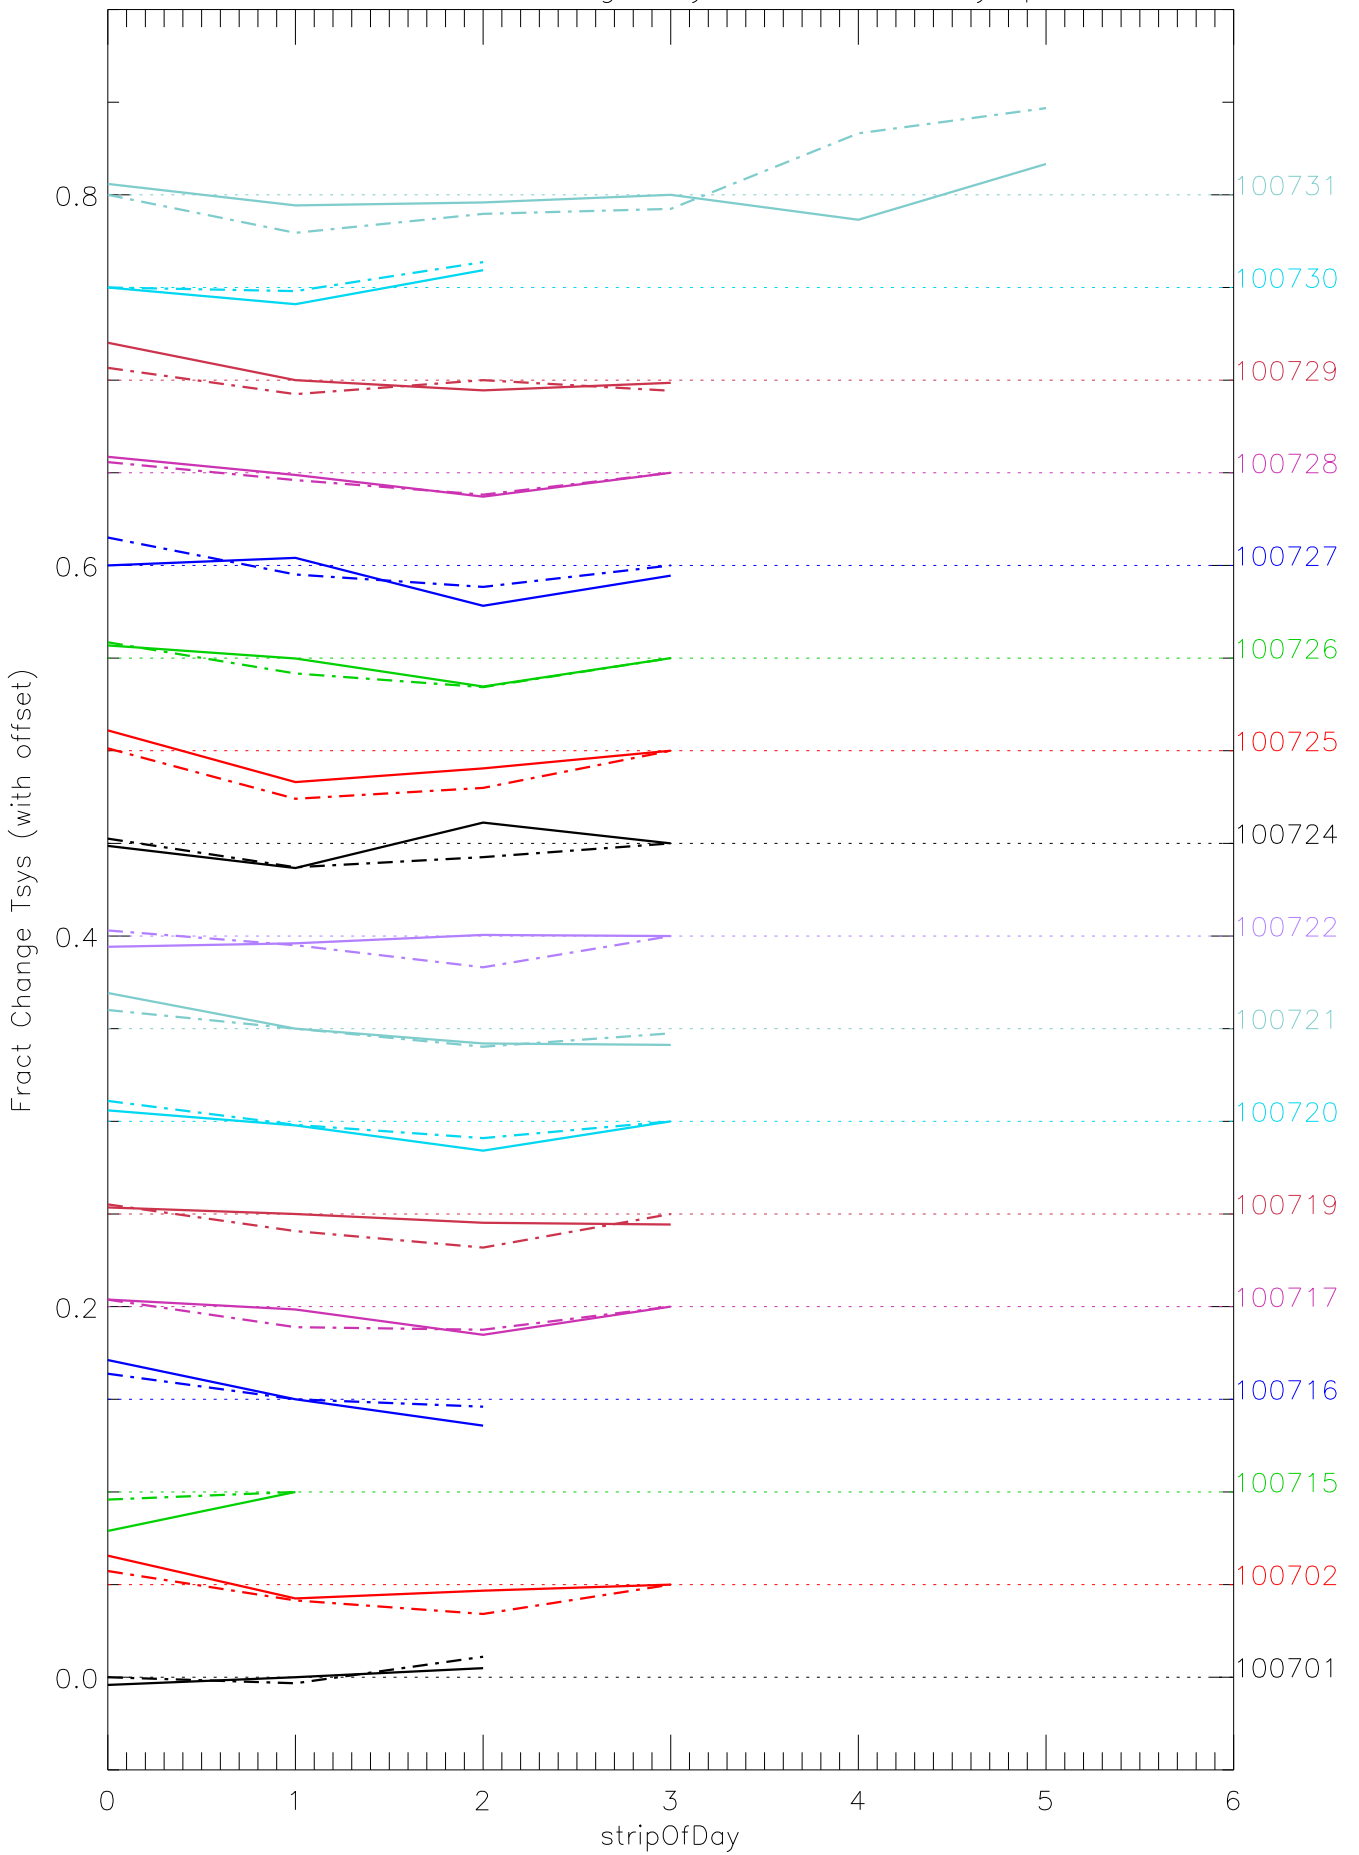

a2048 fractional change TsysK for each day. pixel:0

a2048 fractional change TsysK for each day. pixel:1

a2048 fractional change TsysK for each day. pixel:2

a2048 fractional change TsysK for each day. pixel:3

a2048 fractional change TsysK for each day. pixel:4

a2048 fractional change TsysK for each day. pixel:5

a2048 fractional change TsysK for each day. pixel:6