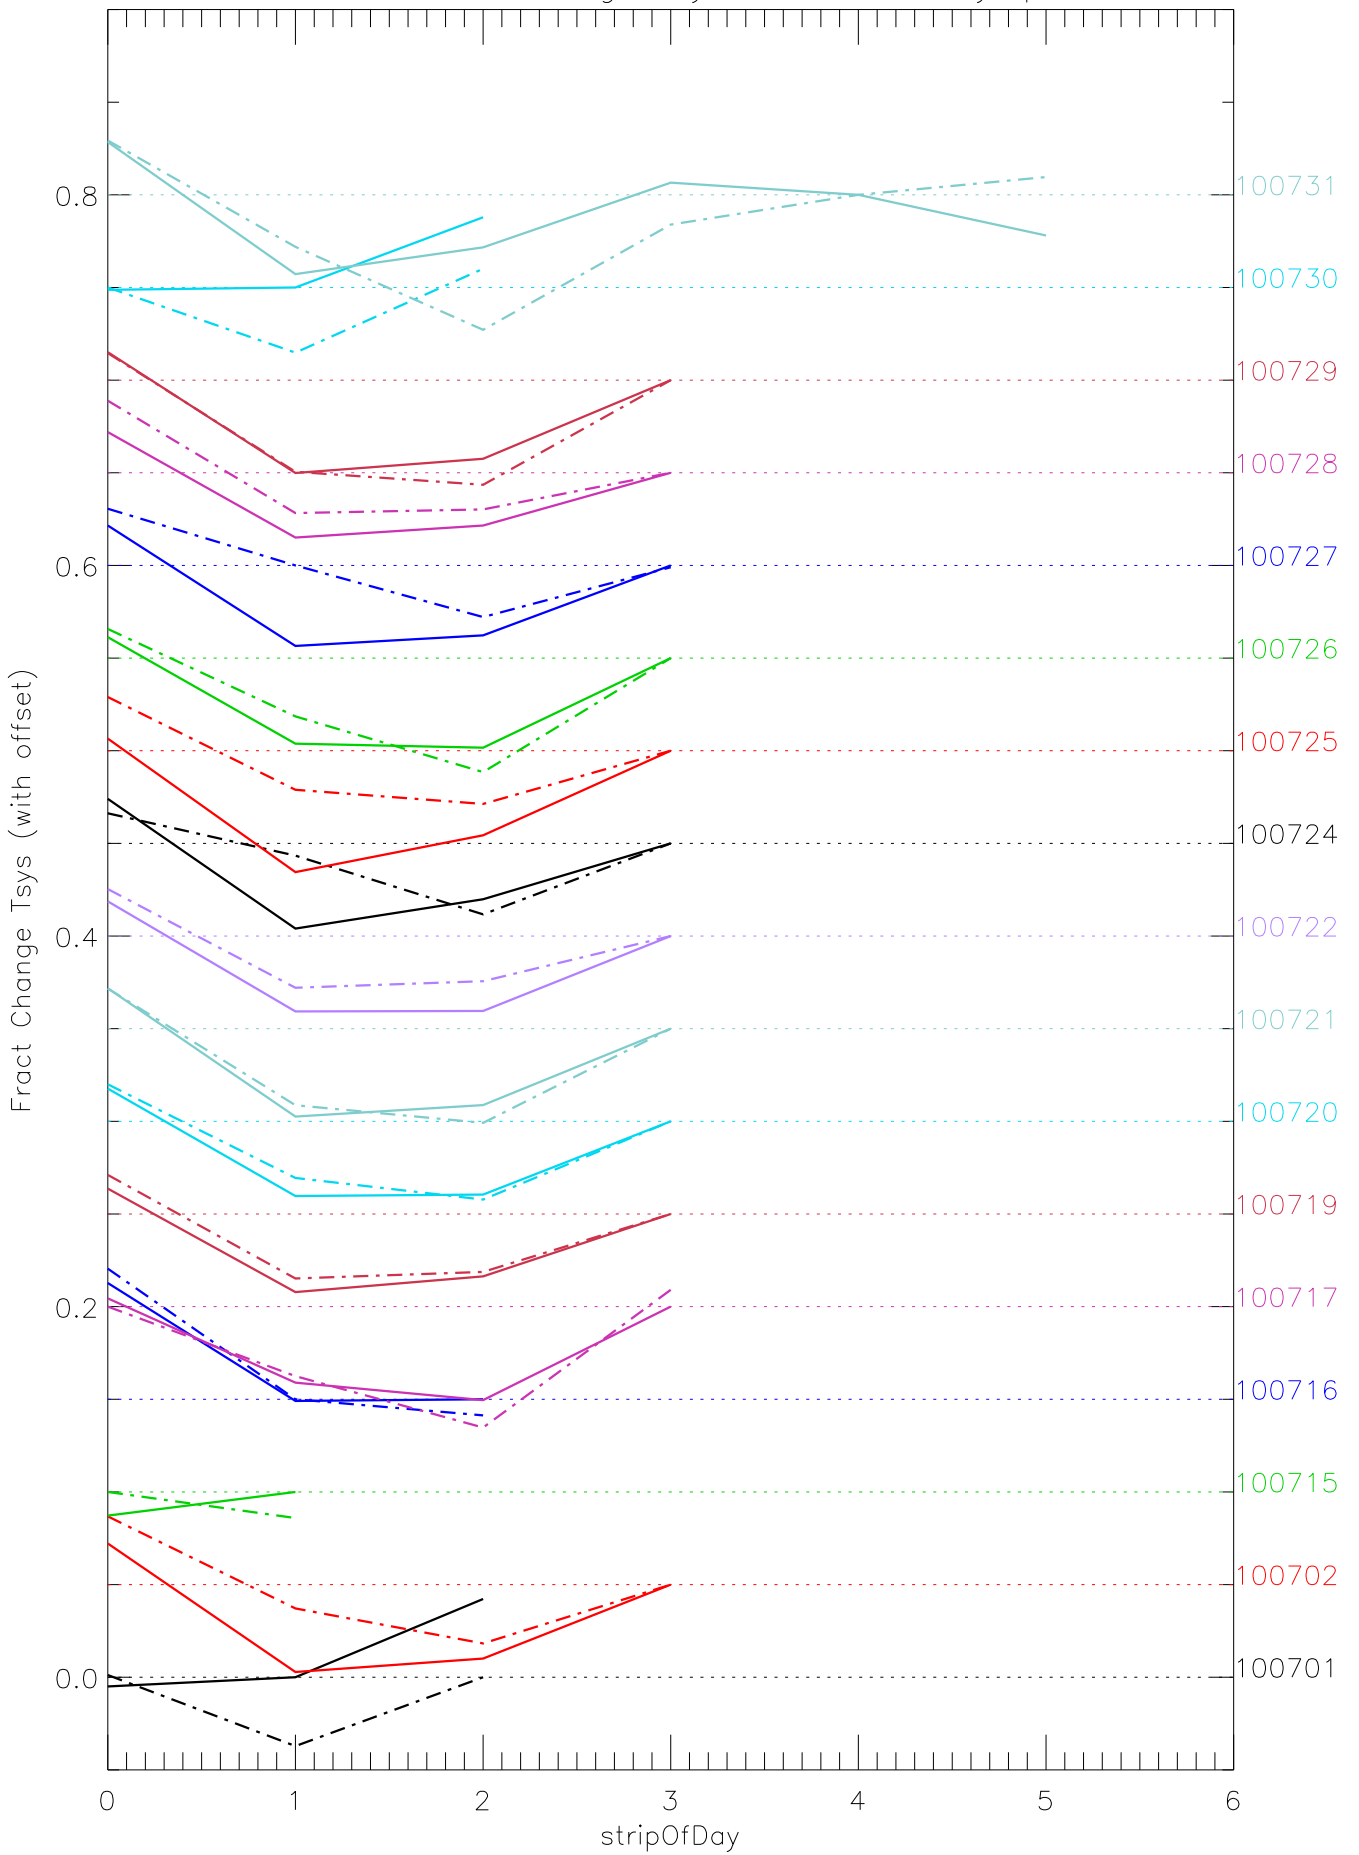

a2048 fractional change TsysK for each day. pixel:0

a2048 fractional change TsysK for each day. pixel:1

a2048 fractional change TsysK for each day. pixel:2

a2048 fractional change TsysK for each day. pixel:3

a2048 fractional change TsysK for each day. pixel:4

a2048 fractional change TsysK for each day. pixel:5

a2048 fractional change TsysK for each day. pixel:6