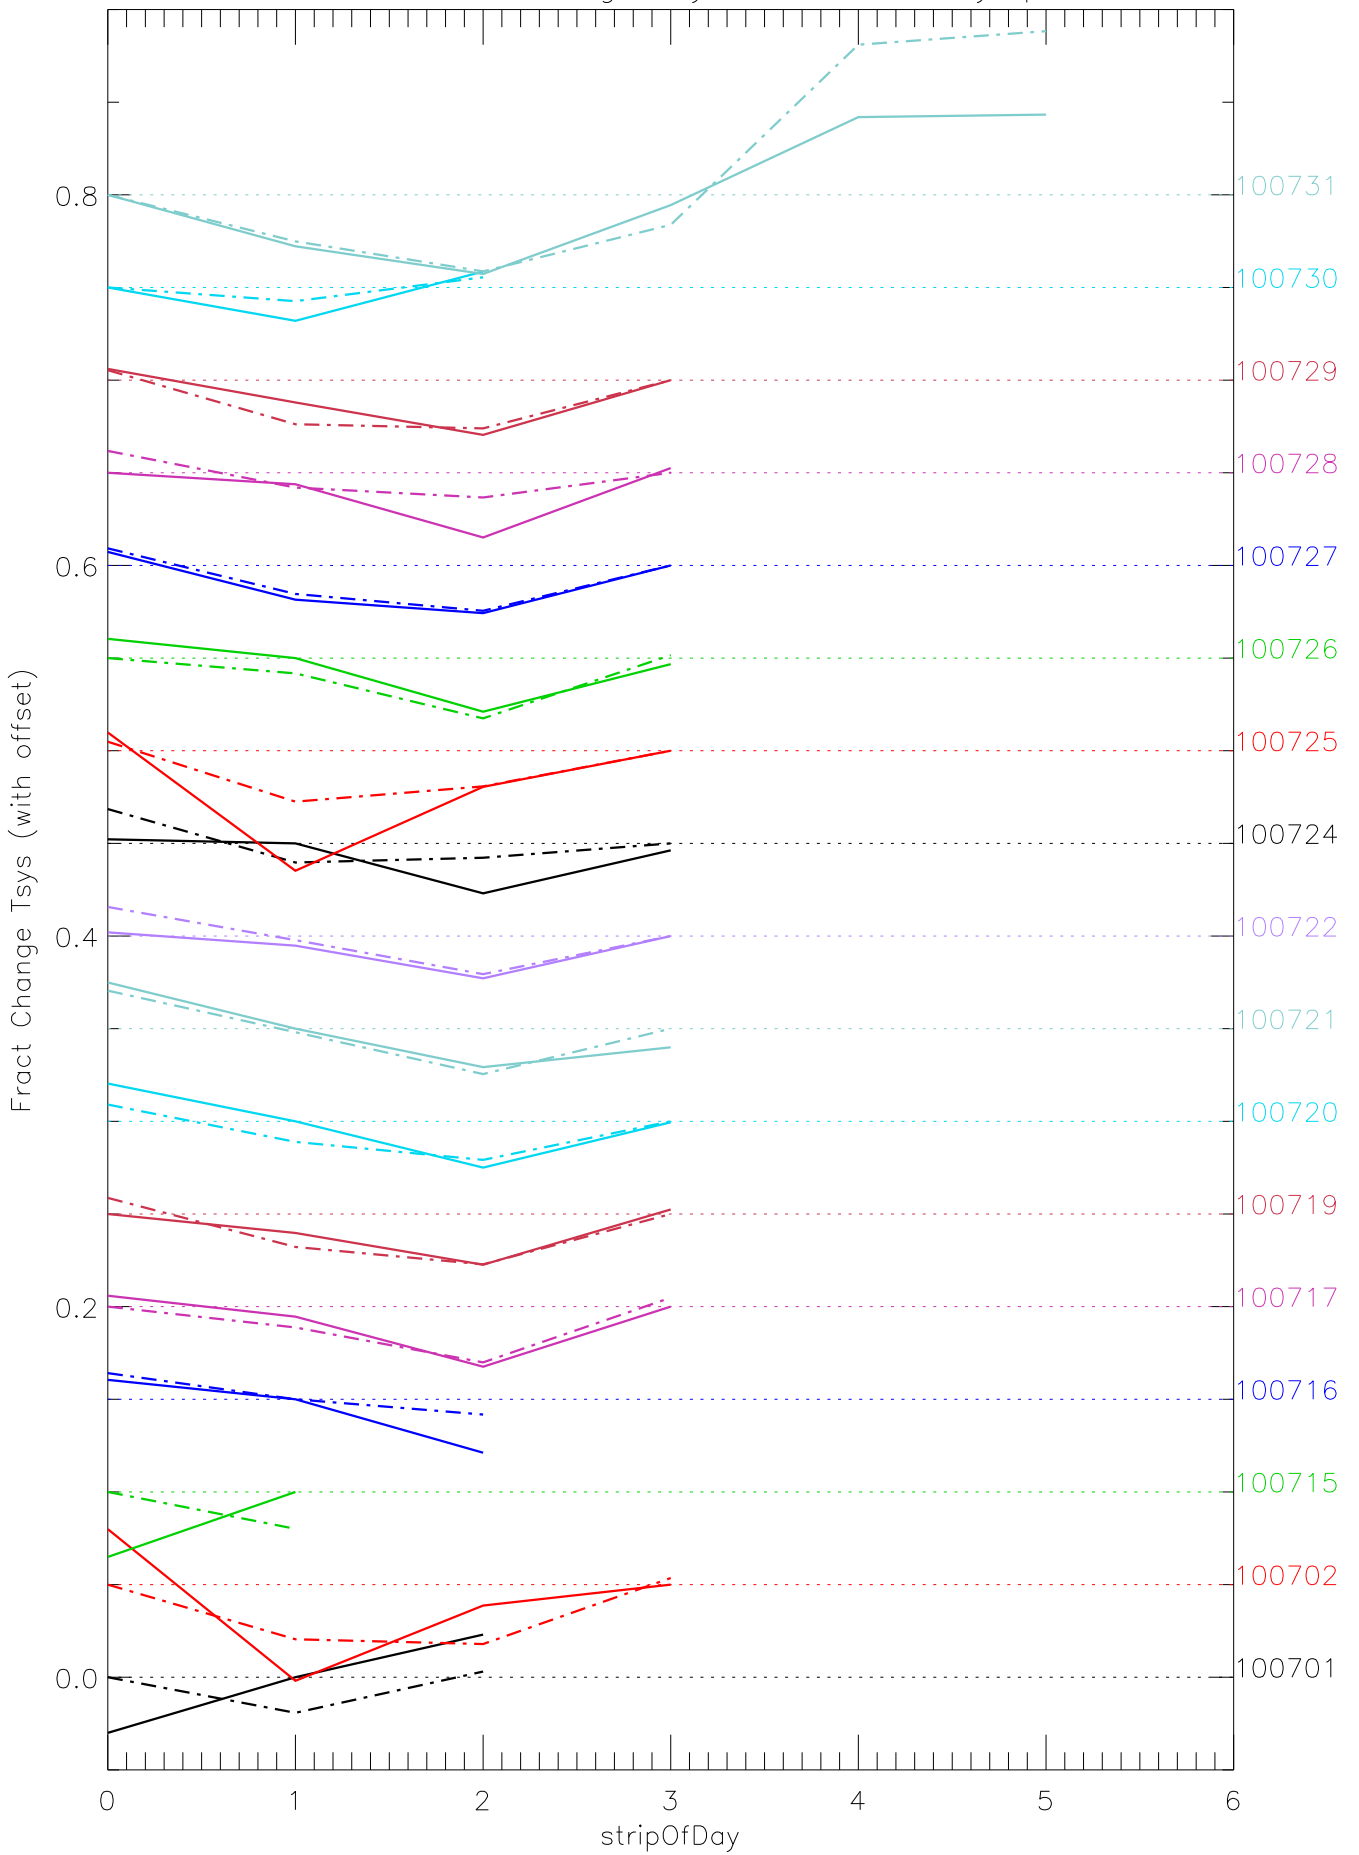

a2048 fractional change TsysK for each day. pixel:0

a2048 fractional change TsysK for each day. pixel:1

a2048 fractional change TsysK for each day. pixel:2

a2048 fractional change TsysK for each day. pixel:3

a2048 fractional change TsysK for each day. pixel:4

a2048 fractional change TsysK for each day. pixel:5

a2048 fractional change TsysK for each day. pixel:6