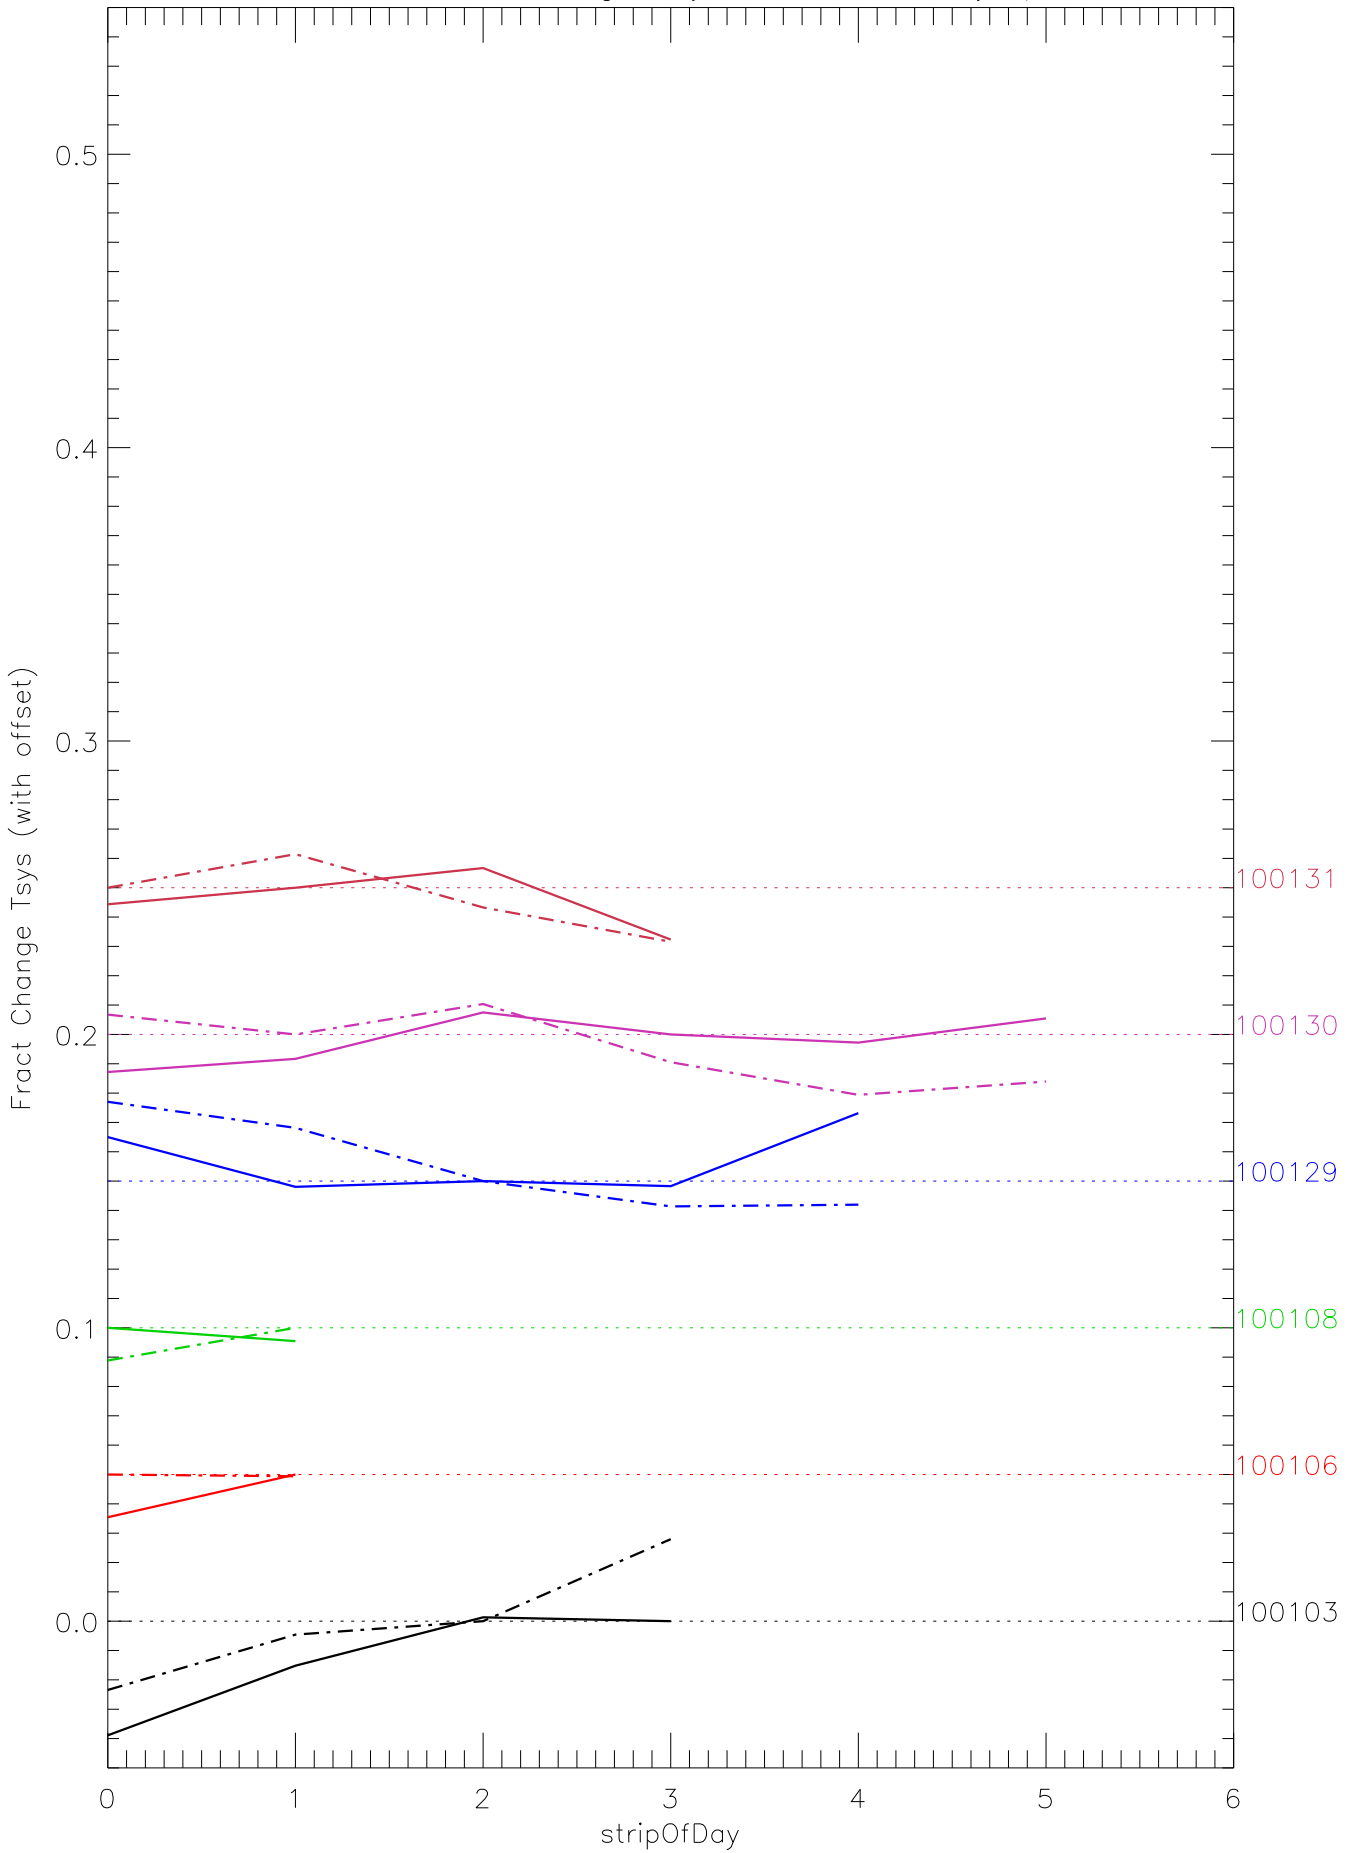

a2048 fractional change TsysK for each day. pixel:0

a2048 fractional change TsysK for each day. pixel:1

a2048 fractional change TsysK for each day. pixel:2

a2048 fractional change TsysK for each day. pixel:3

a2048 fractional change TsysK for each day. pixel:4

a2048 fractional change TsysK for each day. pixel:5

a2048 fractional change TsysK for each day. pixel:6