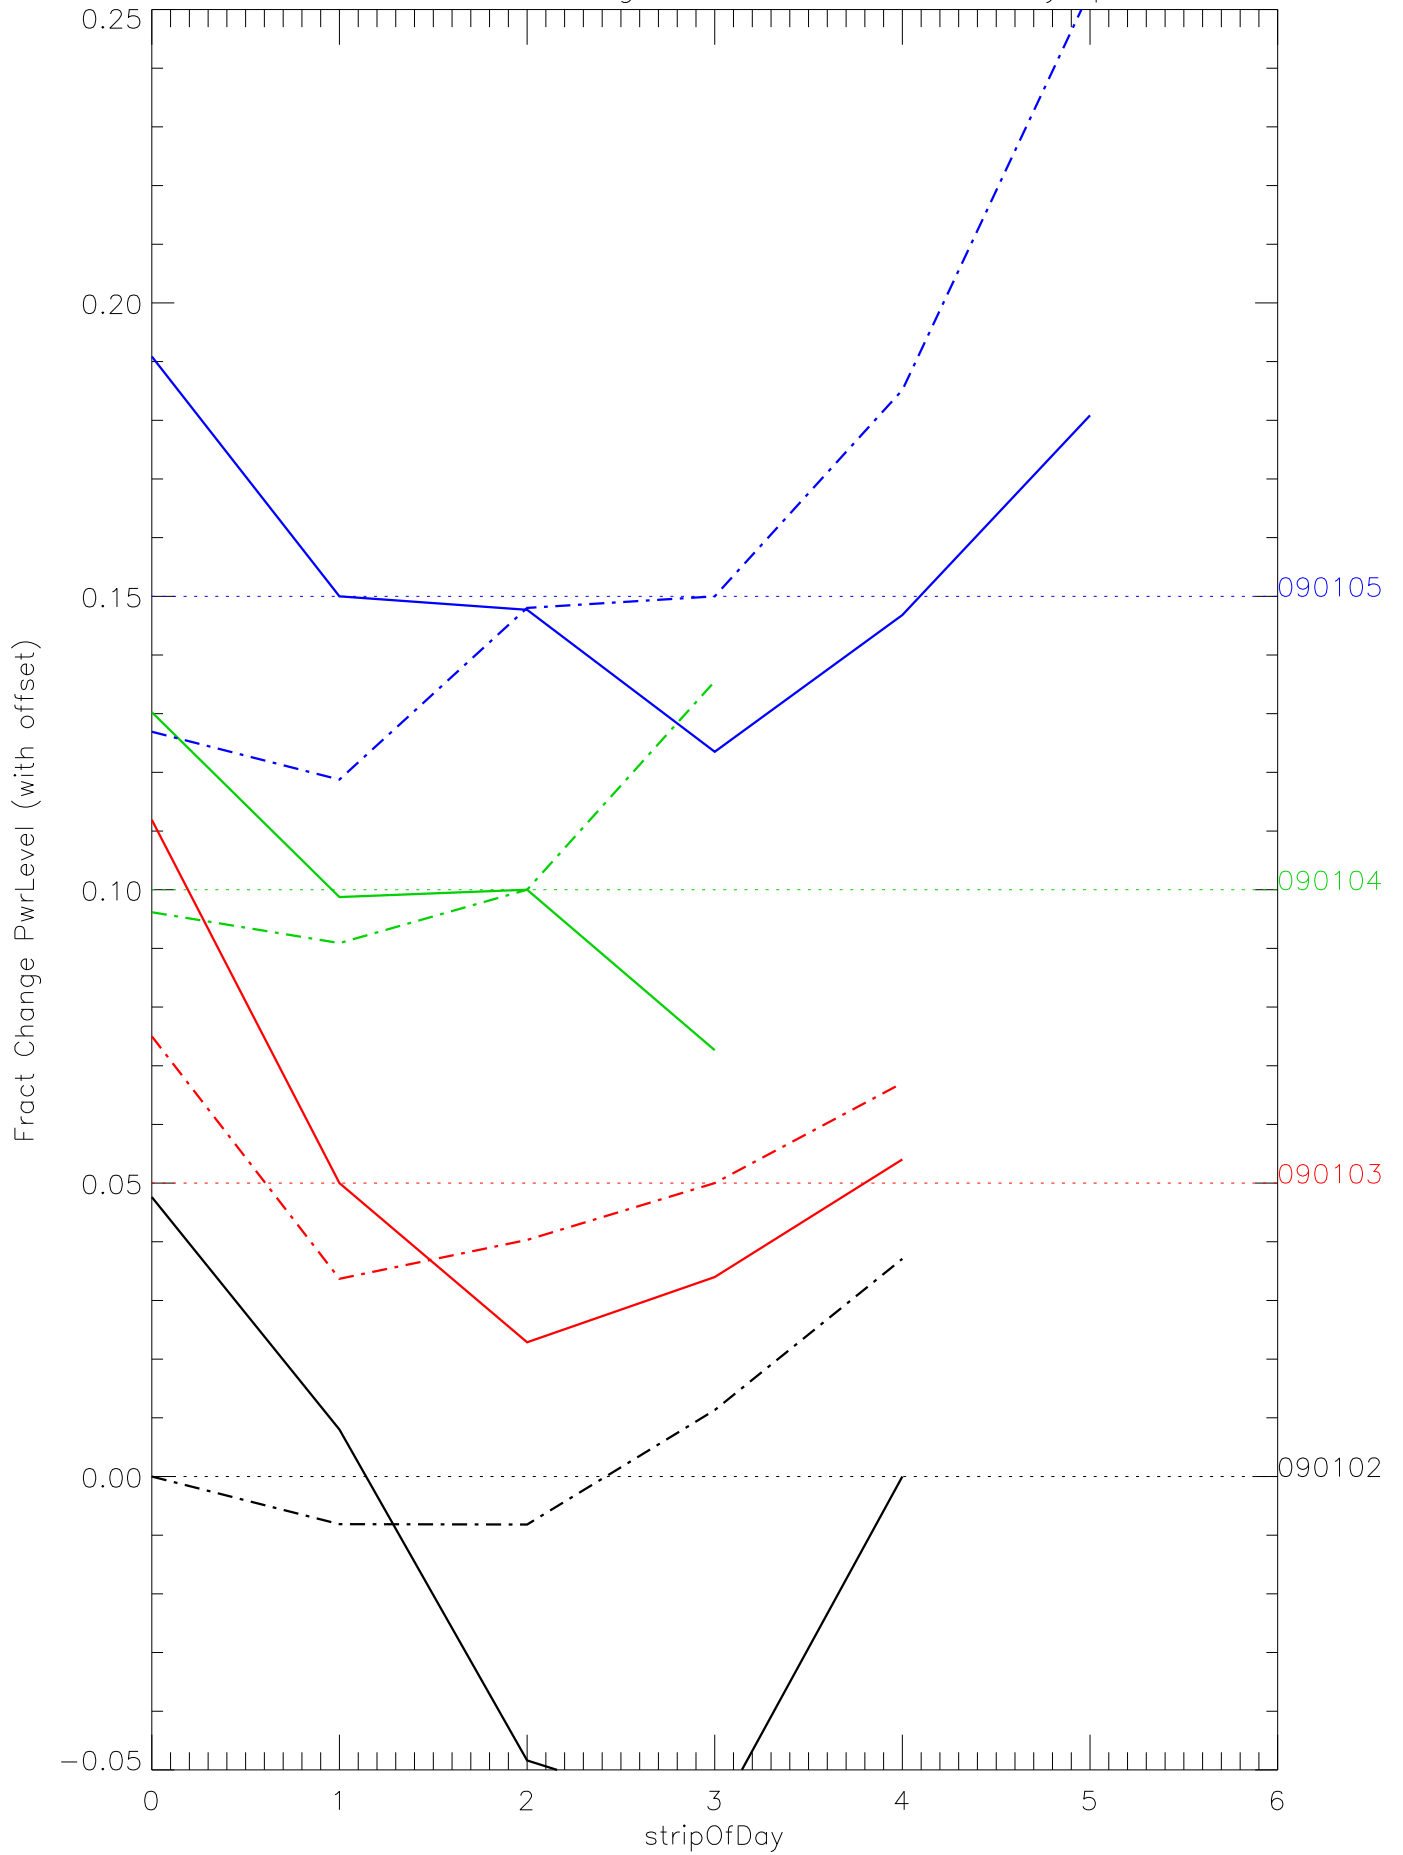

a2048 fractional change PwrLevel for each day. pixel:0

a2048 fractional change PwrLevel for each day. pixel:1

a2048 fractional change PwrLevel for each day. pixel:2

a2048 fractional change PwrLevel for each day. pixel:3

a2048 fractional change PwrLevel for each day. pixel:4

a2048 fractional change PwrLevel for each day. pixel:5

a2048 fractional change PwrLevel for each day. pixel:6