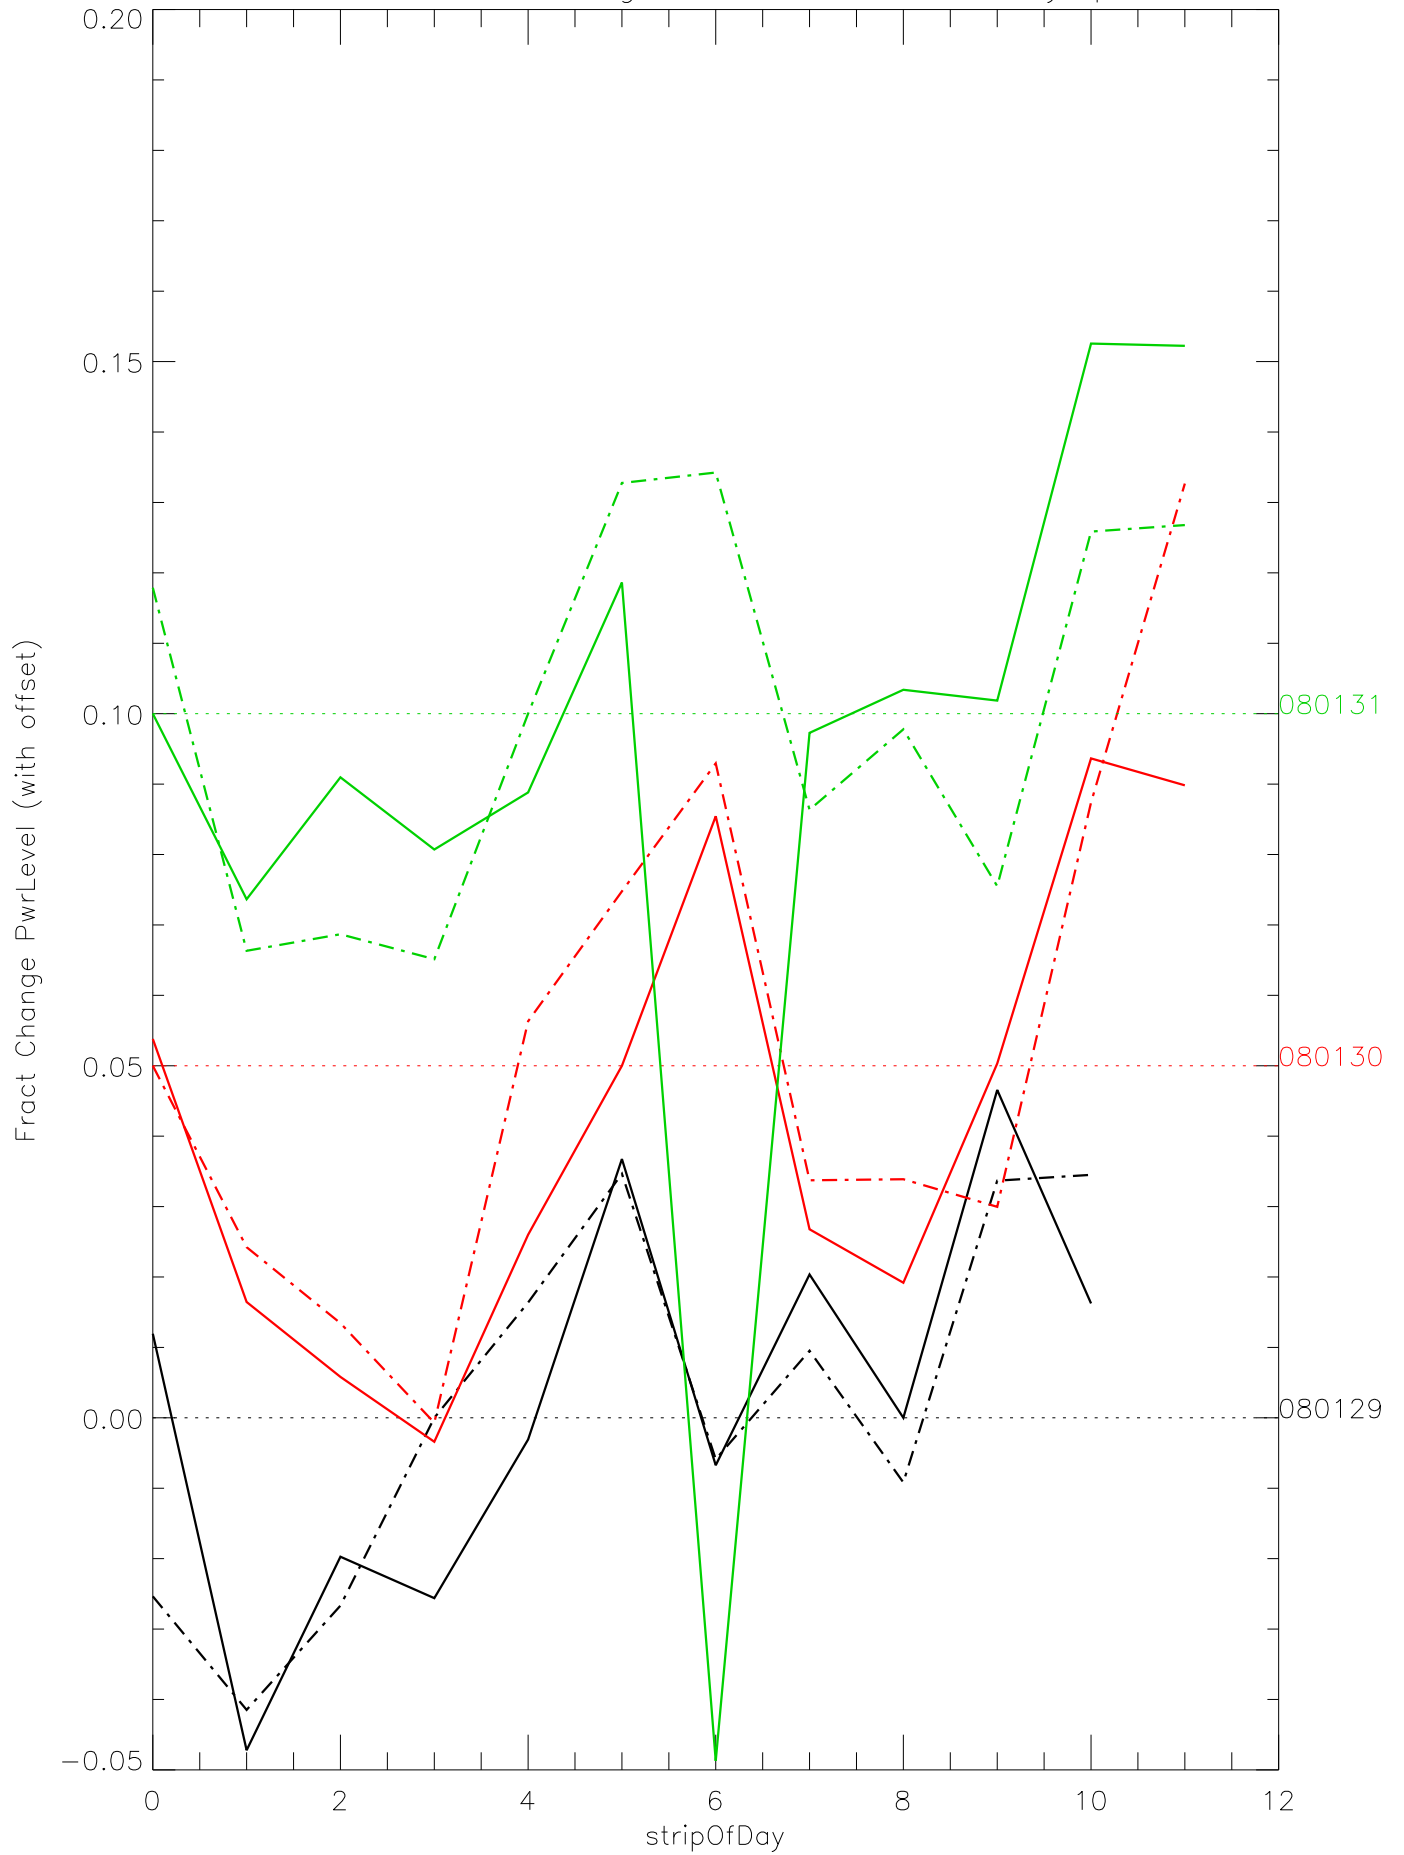

a2048 fractional change PwrLevel for each day. pixel:0

a2048 fractional change PwrLevel for each day. pixel:1

a2048 fractional change PwrLevel for each day. pixel:2

a2048 fractional change PwrLevel for each day. pixel:3

a2048 fractional change PwrLevel for each day. pixel:4

a2048 fractional change PwrLevel for each day. pixel:5

a2048 fractional change PwrLevel for each day. pixel:6