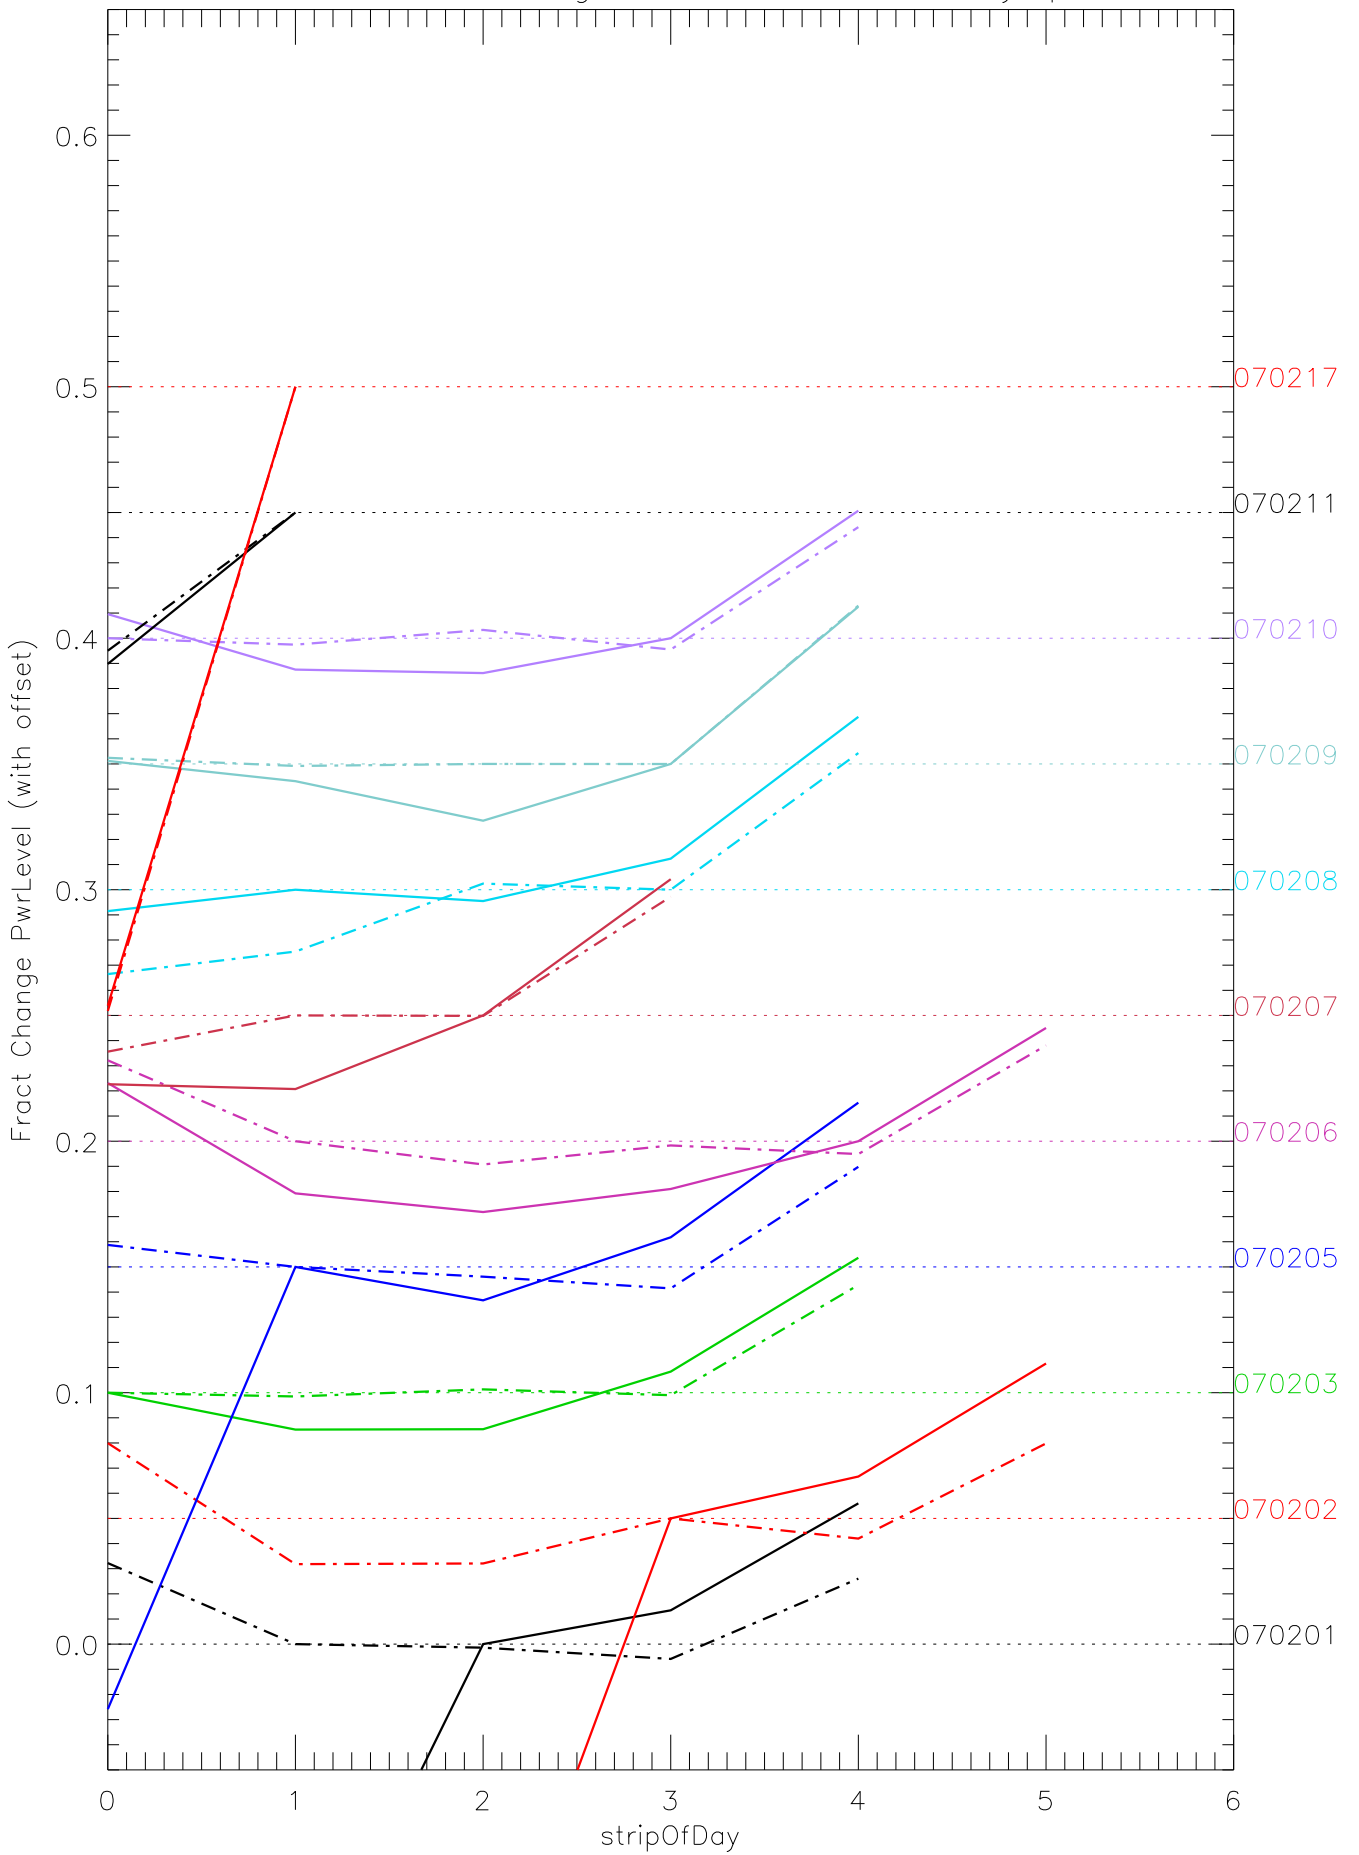

a2048 fractional change PwrLevel for each day. pixel:0

a2048 fractional change PwrLevel for each day. pixel:1

a2048 fractional change PwrLevel for each day. pixel:2

a2048 fractional change PwrLevel for each day. pixel:3

a2048 fractional change PwrLevel for each day. pixel:4

a2048 fractional change PwrLevel for each day. pixel:5

a2048 fractional change PwrLevel for each day. pixel:6