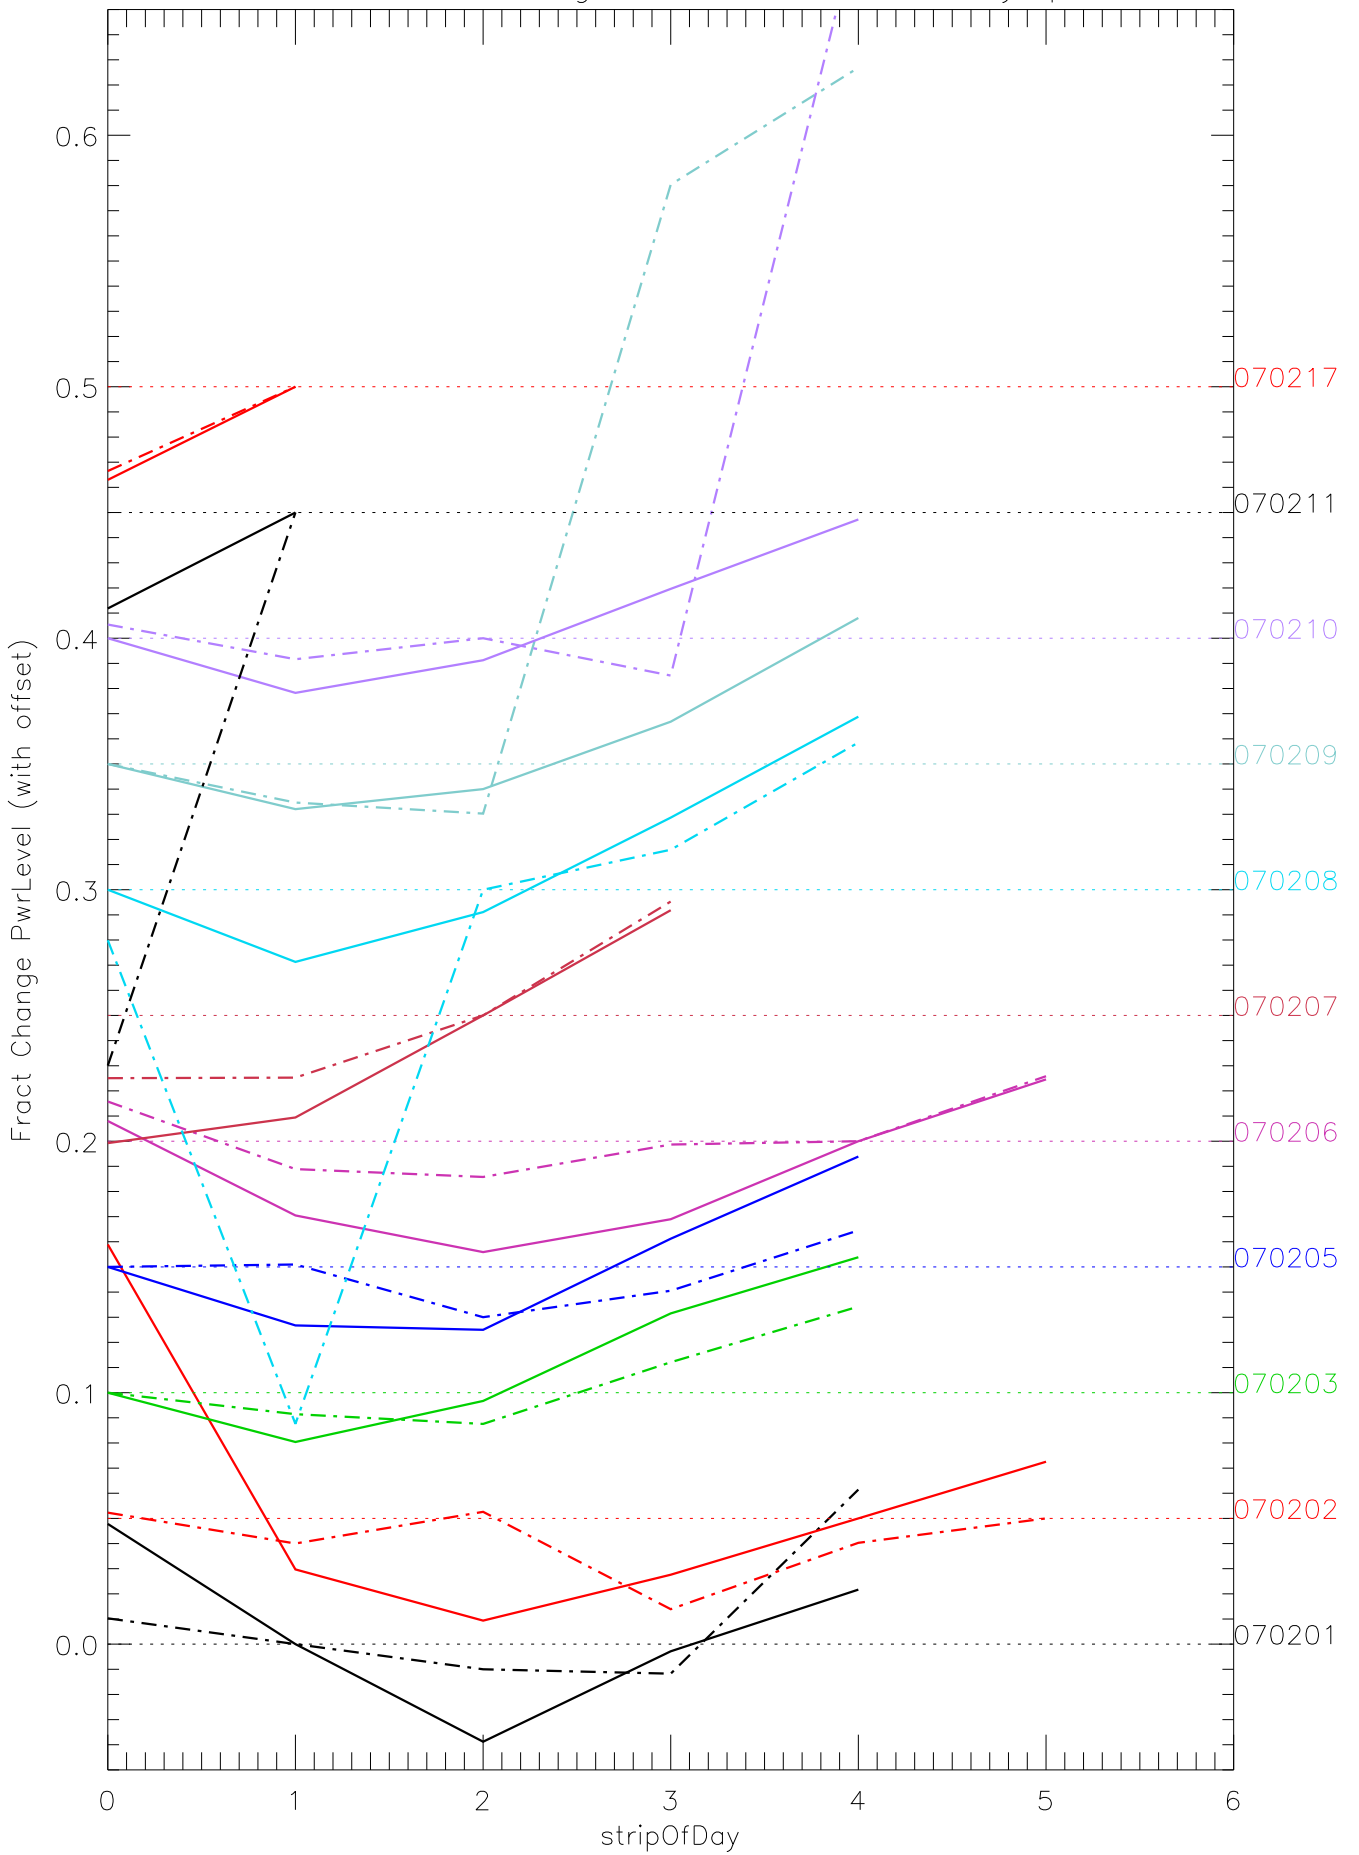

a2048 fractional change PwrLevel for each day. pixel:0

a2048 fractional change PwrLevel for each day. pixel:1

a2048 fractional change PwrLevel for each day. pixel:2

a2048 fractional change PwrLevel for each day. pixel:3

a2048 fractional change PwrLevel for each day. pixel:4

a2048 fractional change PwrLevel for each day. pixel:5

a2048 fractional change PwrLevel for each day. pixel:6