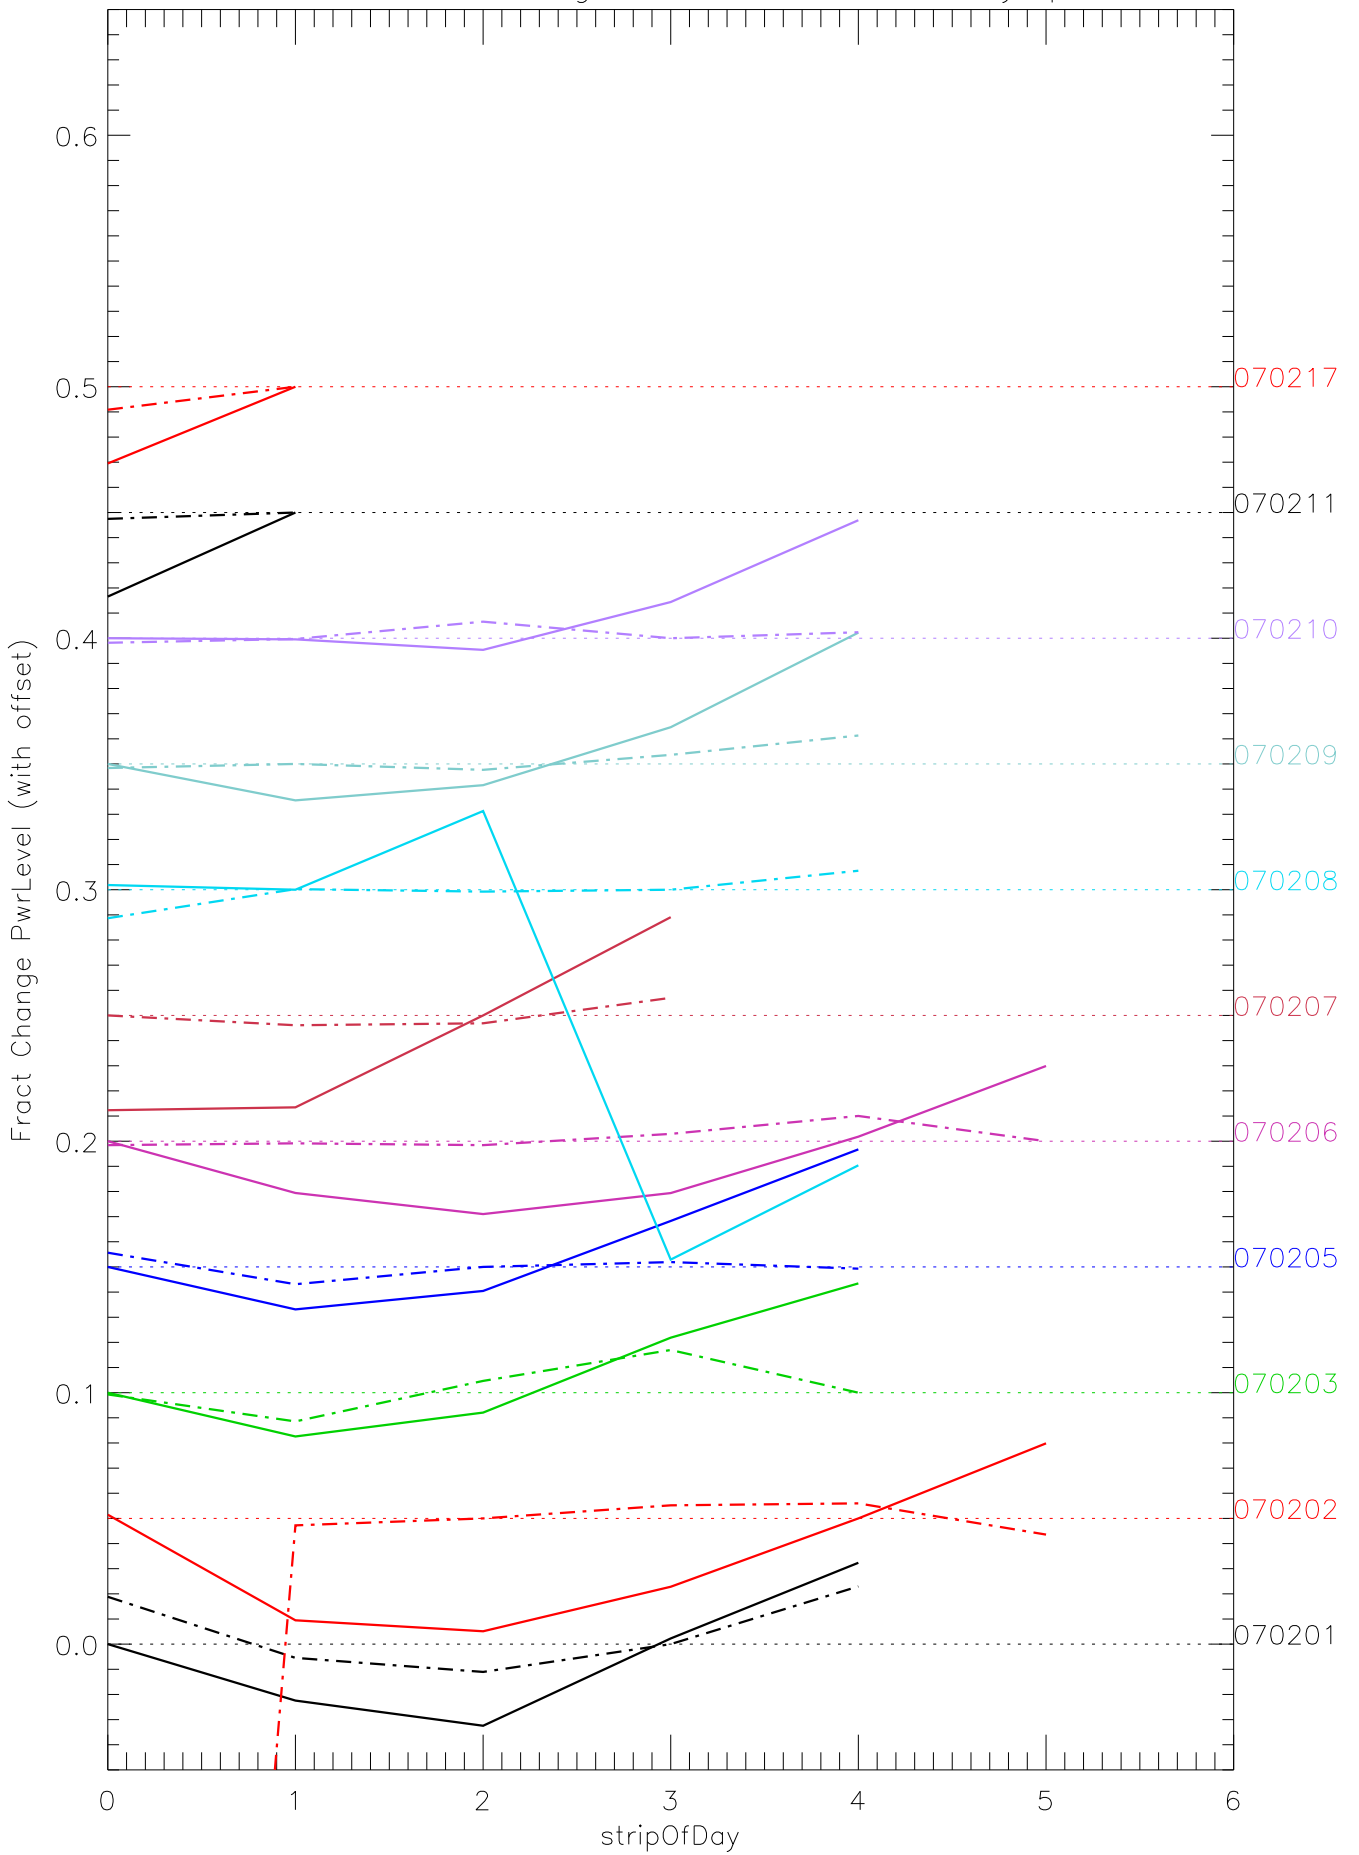

a2048 fractional change PwrLevel for each day. pixel:0

a2048 fractional change PwrLevel for each day. pixel:1

a2048 fractional change PwrLevel for each day. pixel:2

a2048 fractional change PwrLevel for each day. pixel:3

a2048 fractional change PwrLevel for each day. pixel:4

a2048 fractional change PwrLevel for each day. pixel:5

a2048 fractional change PwrLevel for each day. pixel:6