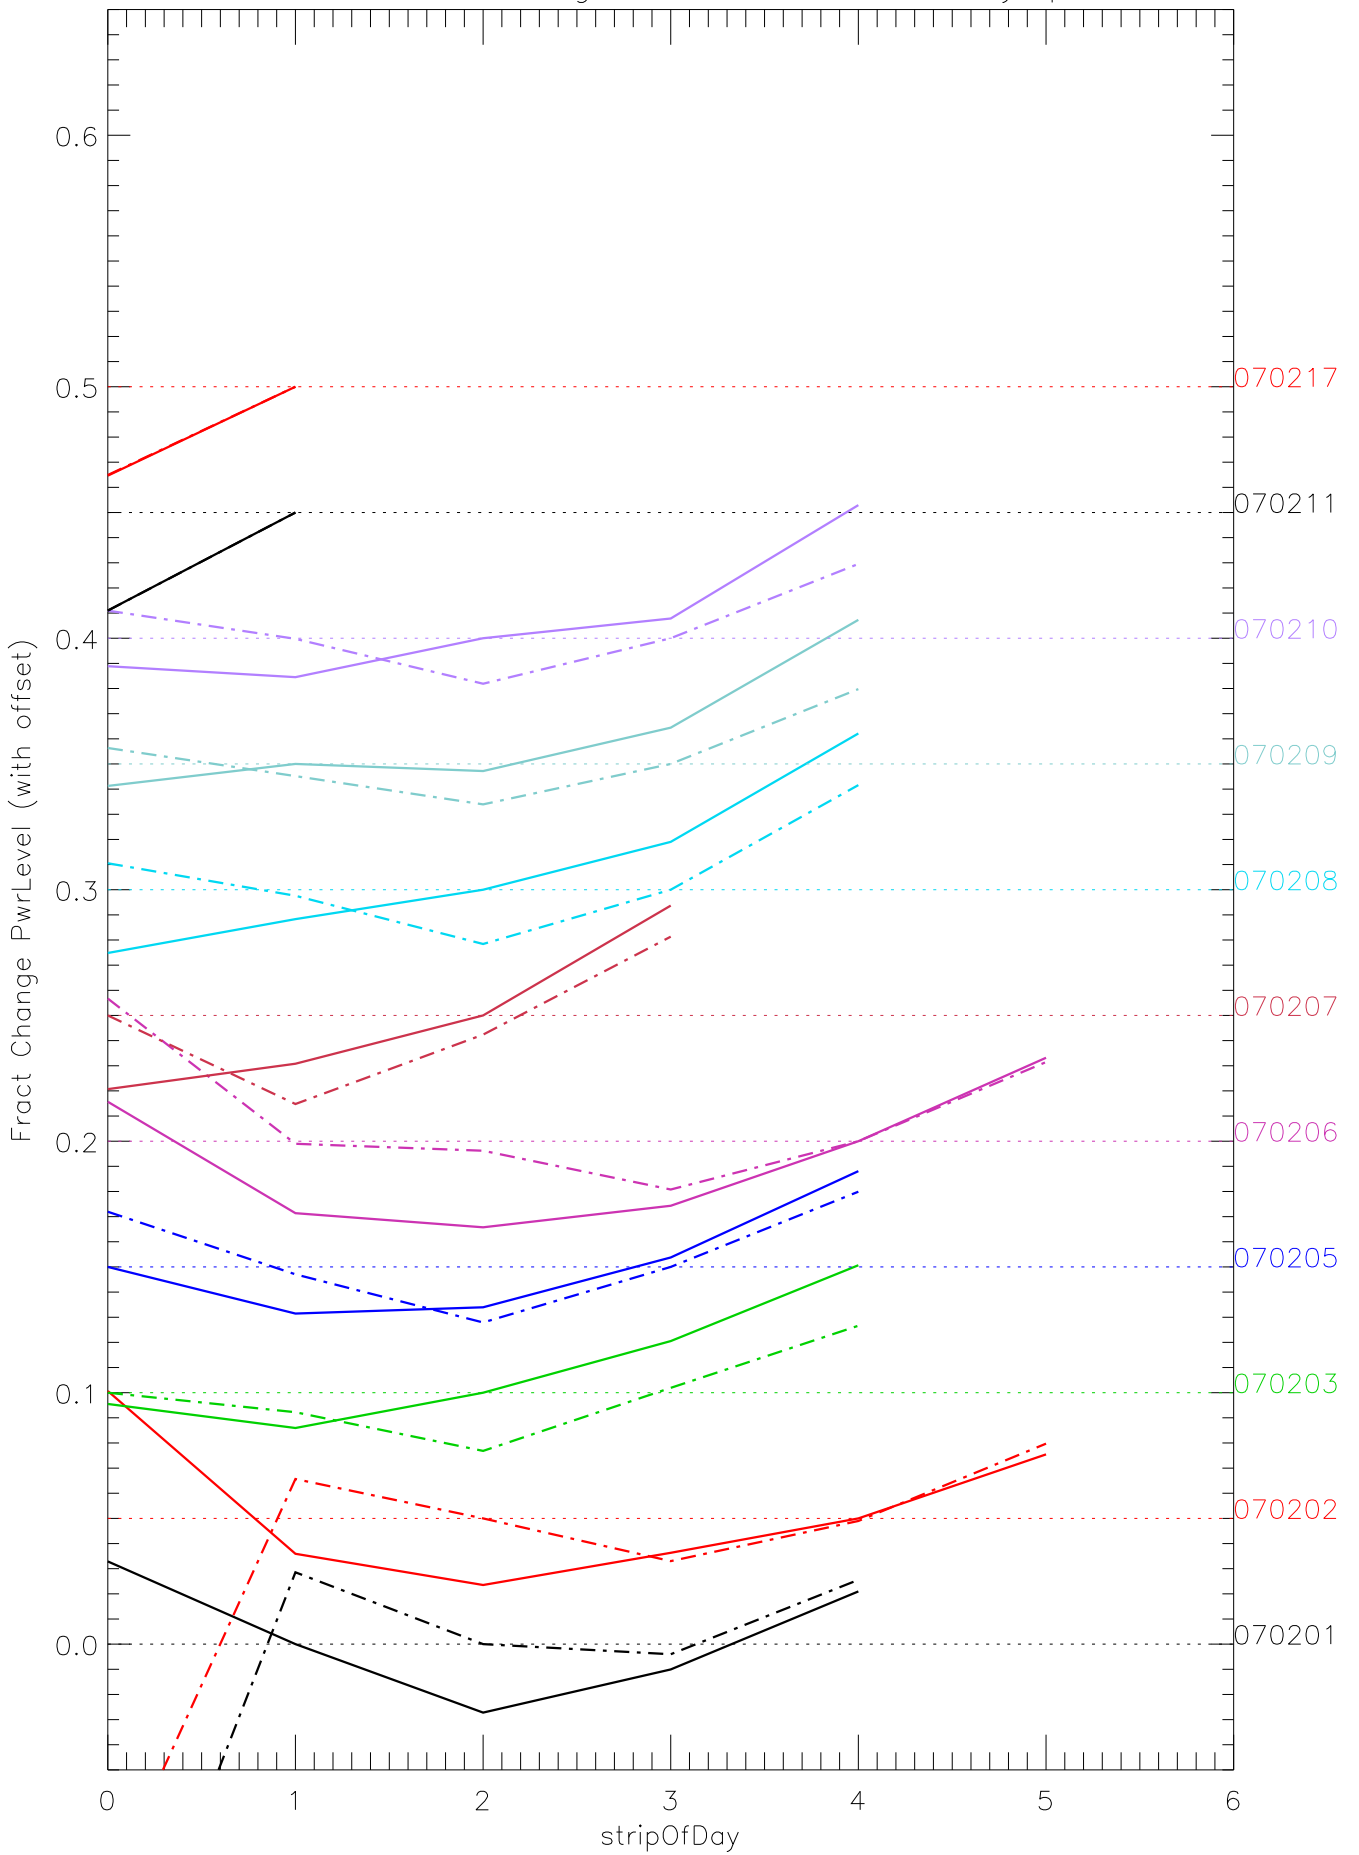

a2048 fractional change PwrLevel for each day. pixel:0

a2048 fractional change PwrLevel for each day. pixel:1

a2048 fractional change PwrLevel for each day. pixel:2

a2048 fractional change PwrLevel for each day. pixel:3

a2048 fractional change PwrLevel for each day. pixel:4

a2048 fractional change PwrLevel for each day. pixel:5

a2048 fractional change PwrLevel for each day. pixel:6