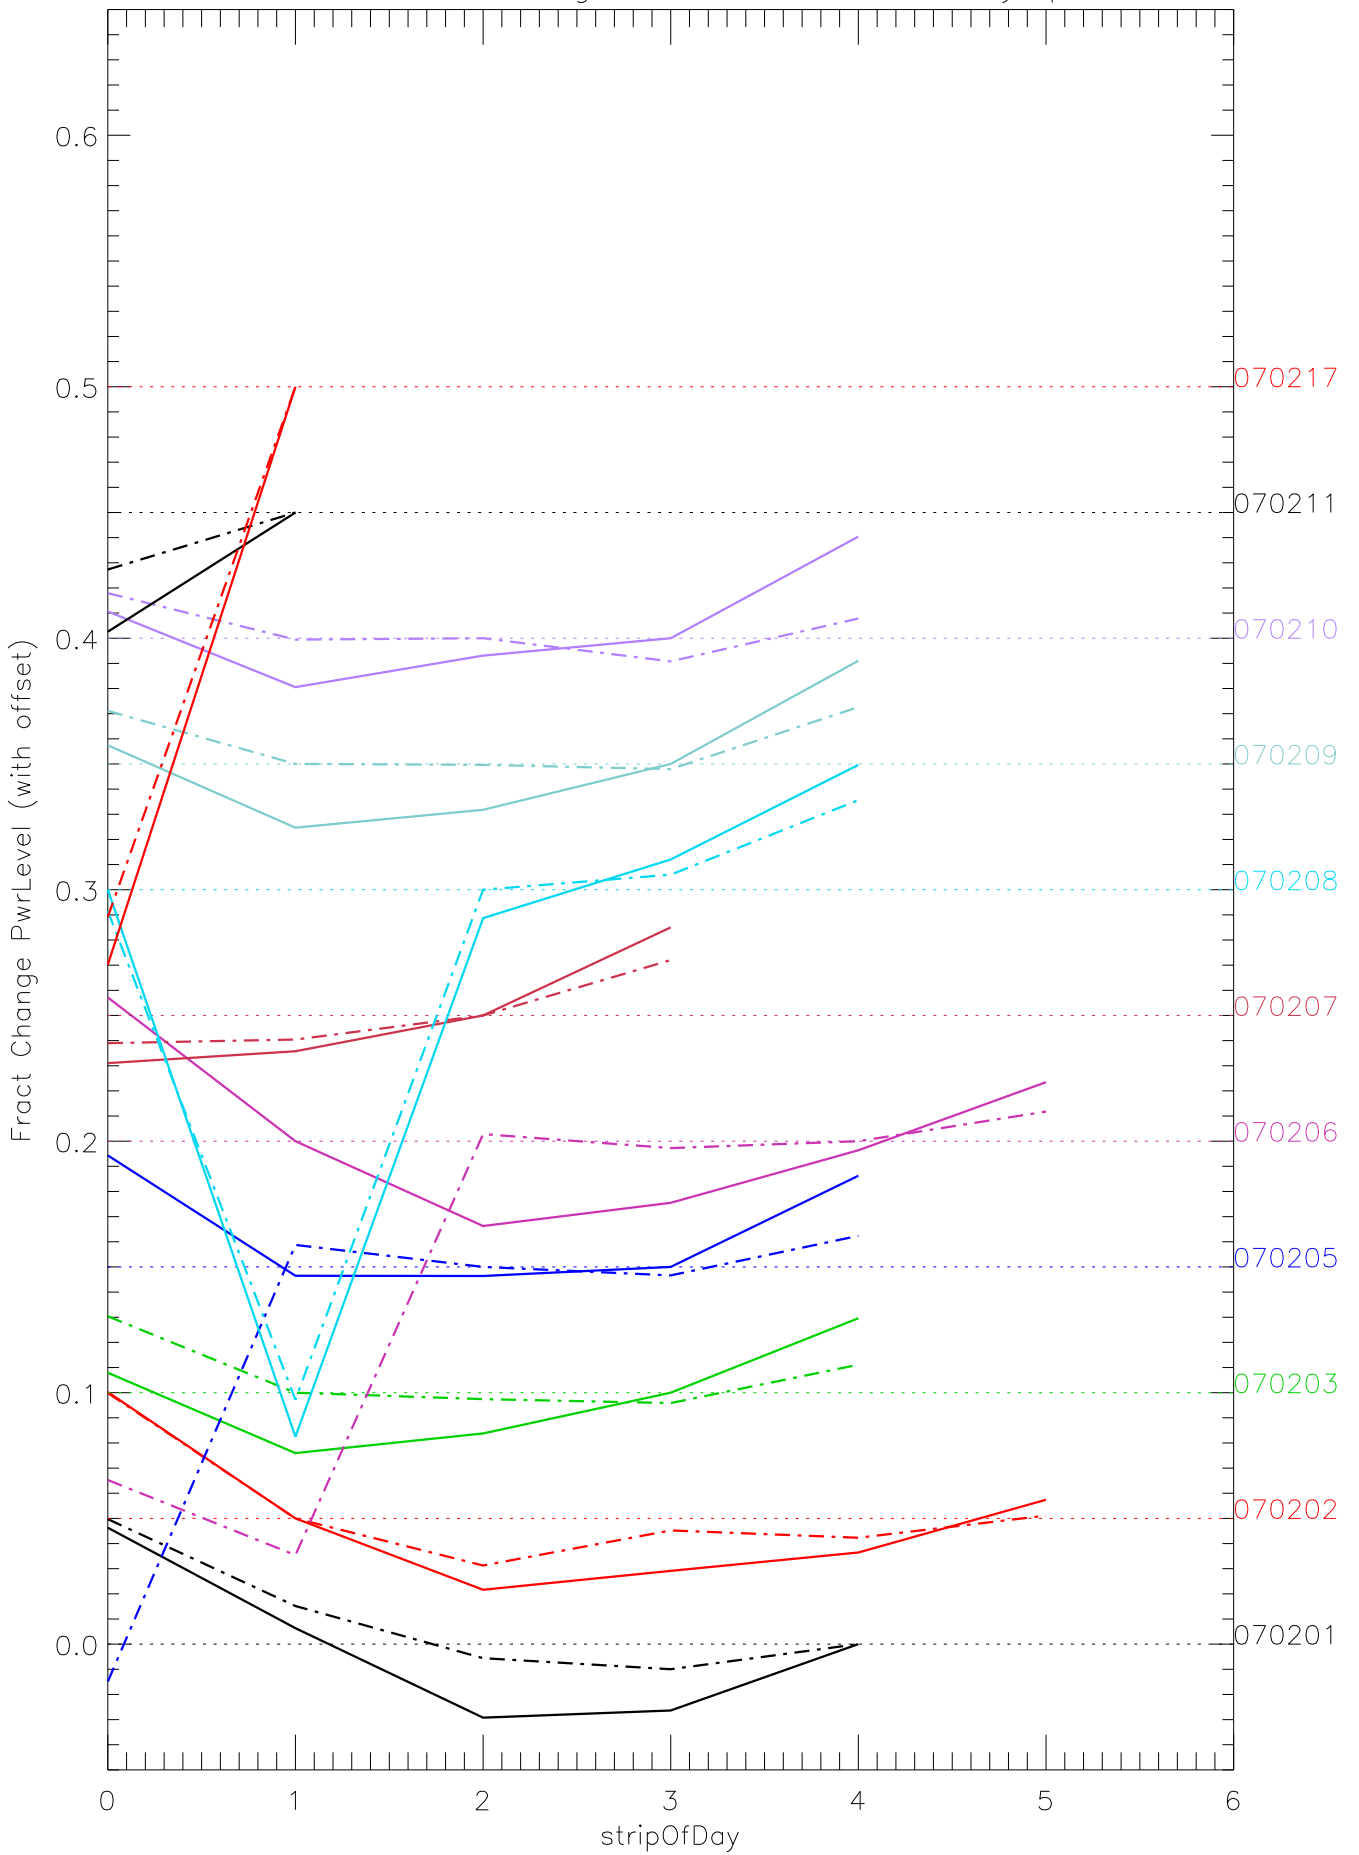

a2048 fractional change PwrLevel for each day. pixel:0

a2048 fractional change PwrLevel for each day. pixel:1

a2048 fractional change PwrLevel for each day. pixel:2

a2048 fractional change PwrLevel for each day. pixel:3

a2048 fractional change PwrLevel for each day. pixel:4

a2048 fractional change PwrLevel for each day. pixel:5

a2048 fractional change PwrLevel for each day. pixel:6