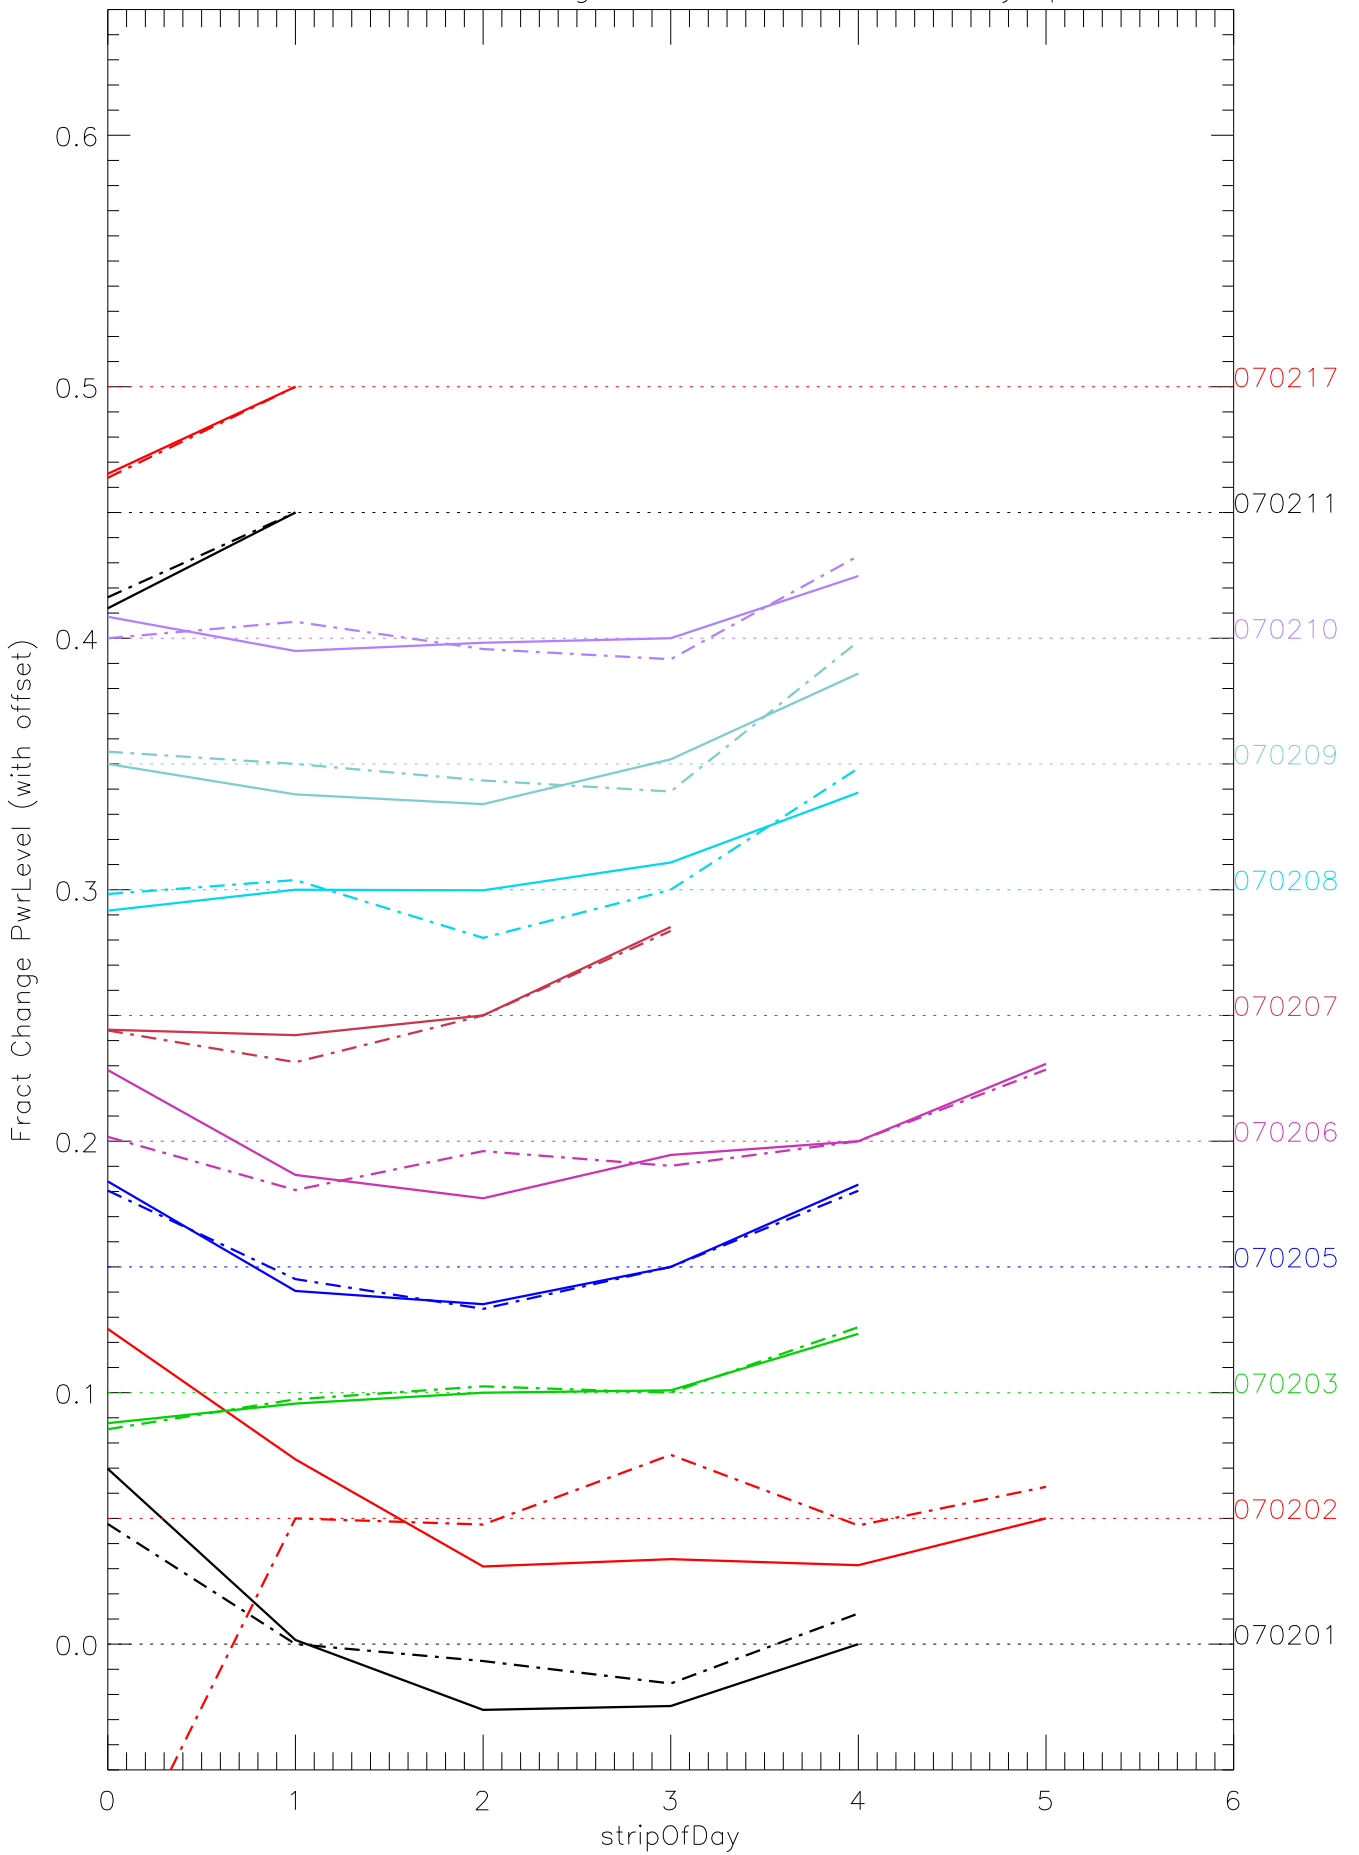

a2048 fractional change PwrLevel for each day. pixel:0

a2048 fractional change PwrLevel for each day. pixel:1

a2048 fractional change PwrLevel for each day. pixel:2

a2048 fractional change PwrLevel for each day. pixel:3

a2048 fractional change PwrLevel for each day. pixel:4

a2048 fractional change PwrLevel for each day. pixel:5

a2048 fractional change PwrLevel for each day. pixel:6