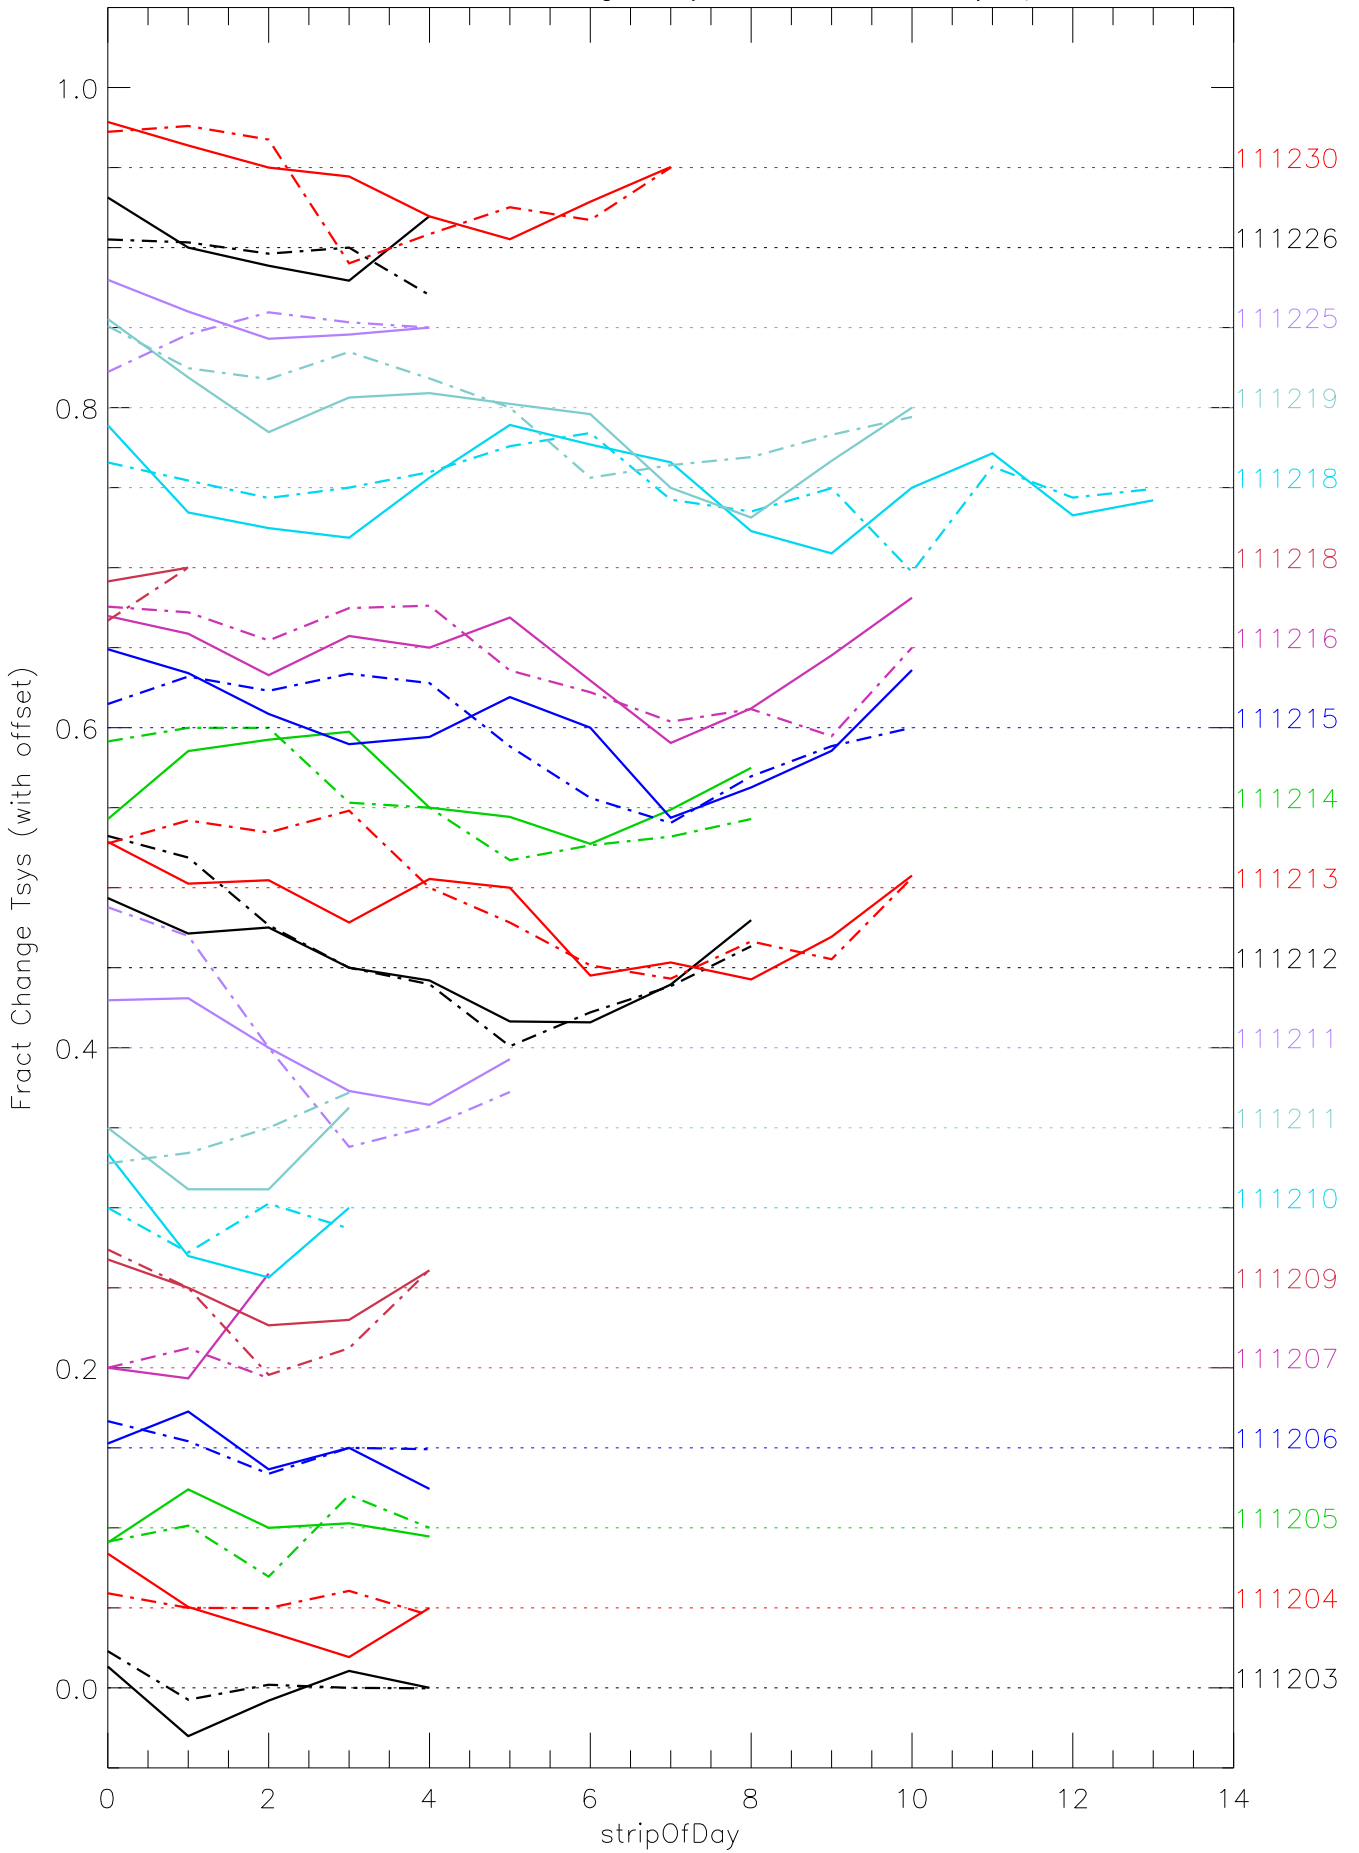

a2048 fractional change TsysK for each day. pixel:0

a2048 fractional change TsysK for each day. pixel:1

a2048 fractional change TsysK for each day. pixel:2

a2048 fractional change TsysK for each day. pixel:3

a2048 fractional change TsysK for each day. pixel:5

a2048 fractional change TsysK for each day. pixel:6