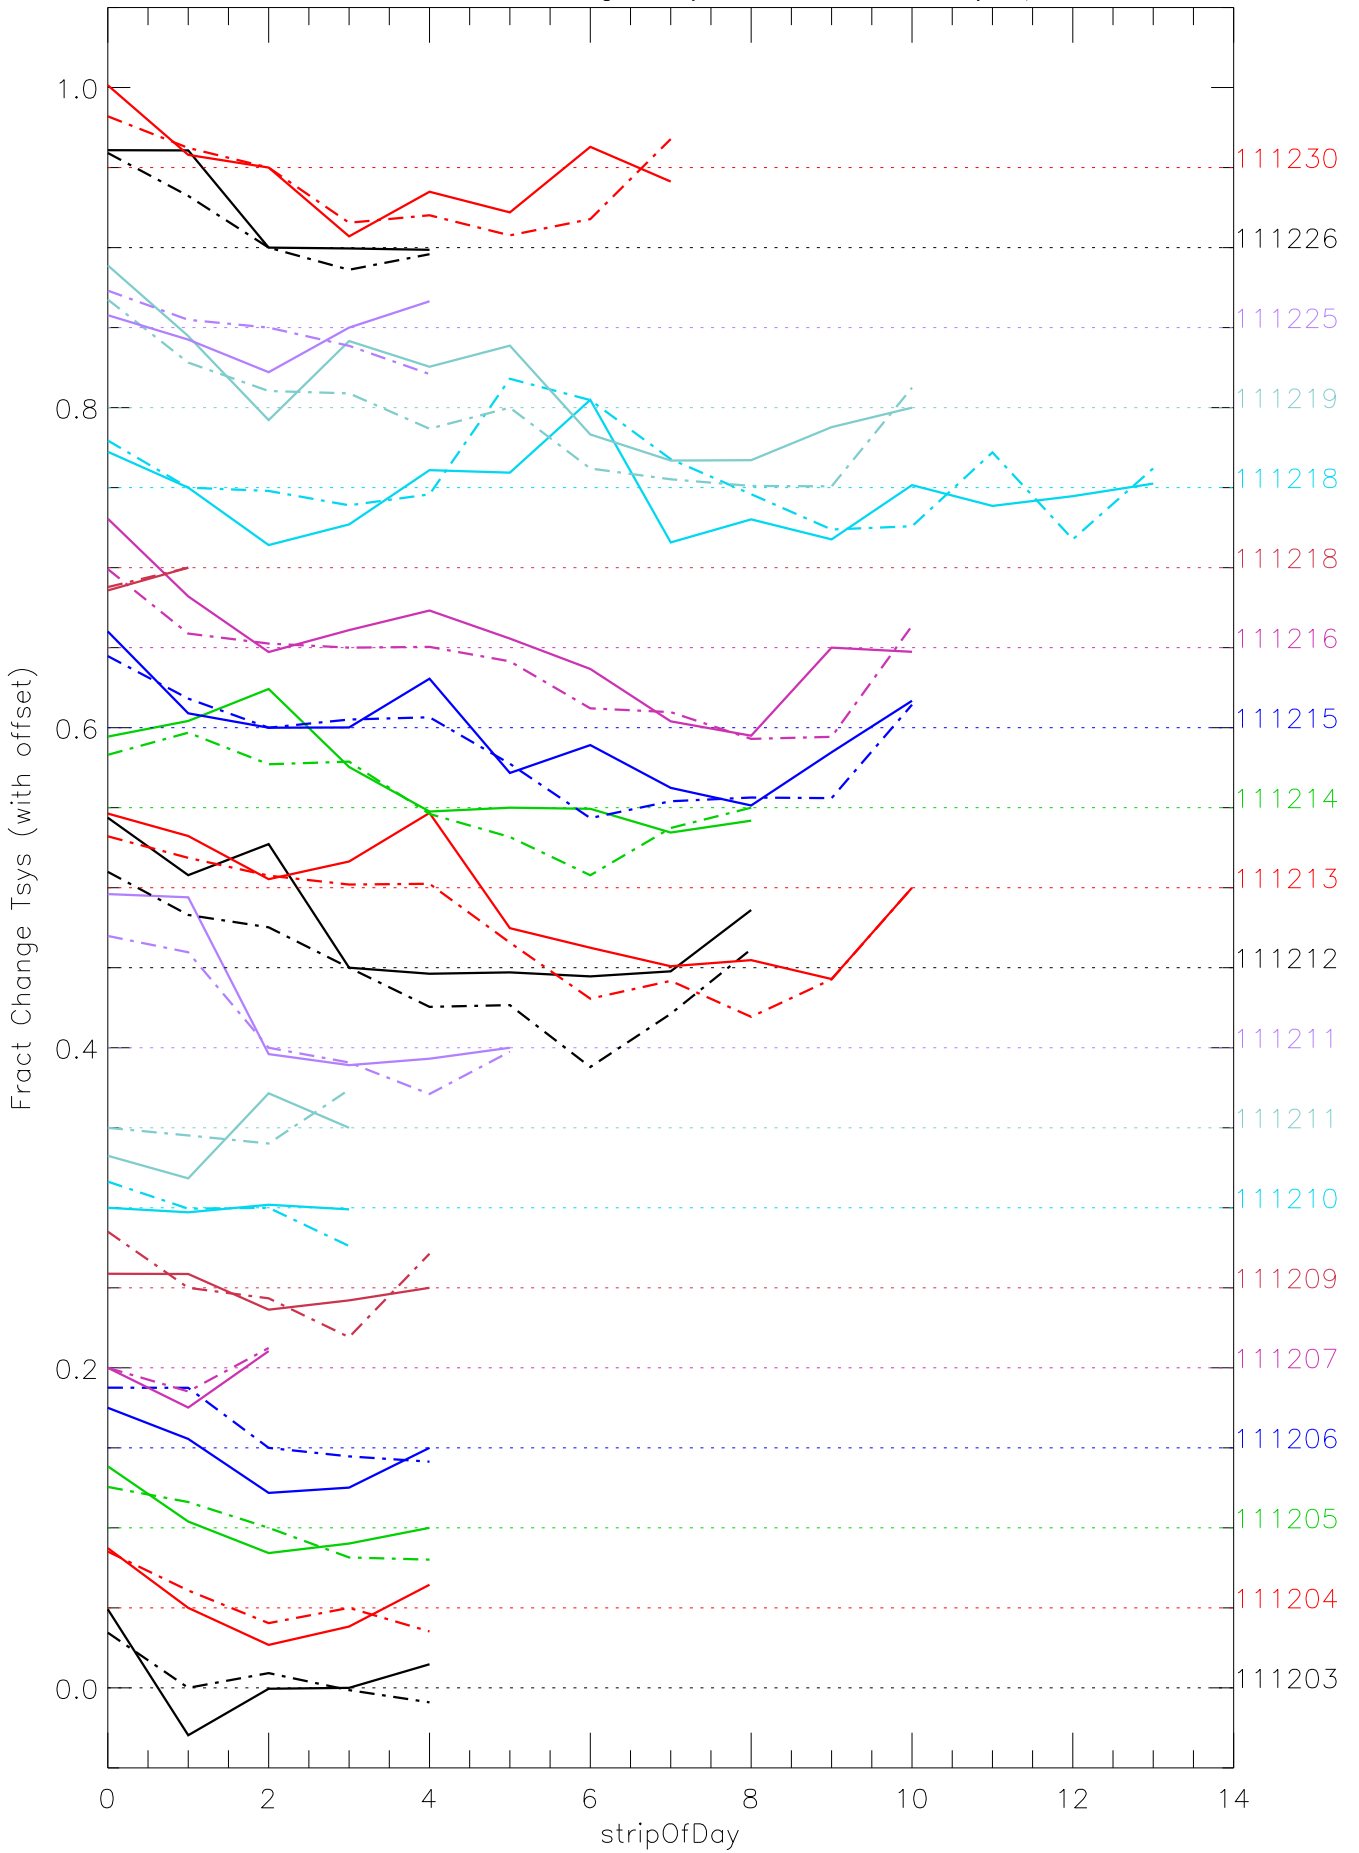

a2048 fractional change TsysK for each day. pixel:0

a2048 fractional change TsysK for each day. pixel:1

a2048 fractional change TsysK for each day. pixel:2

a2048 fractional change TsysK for each day. pixel:3

a2048 fractional change TsysK for each day. pixel:5

a2048 fractional change TsysK for each day. pixel:6