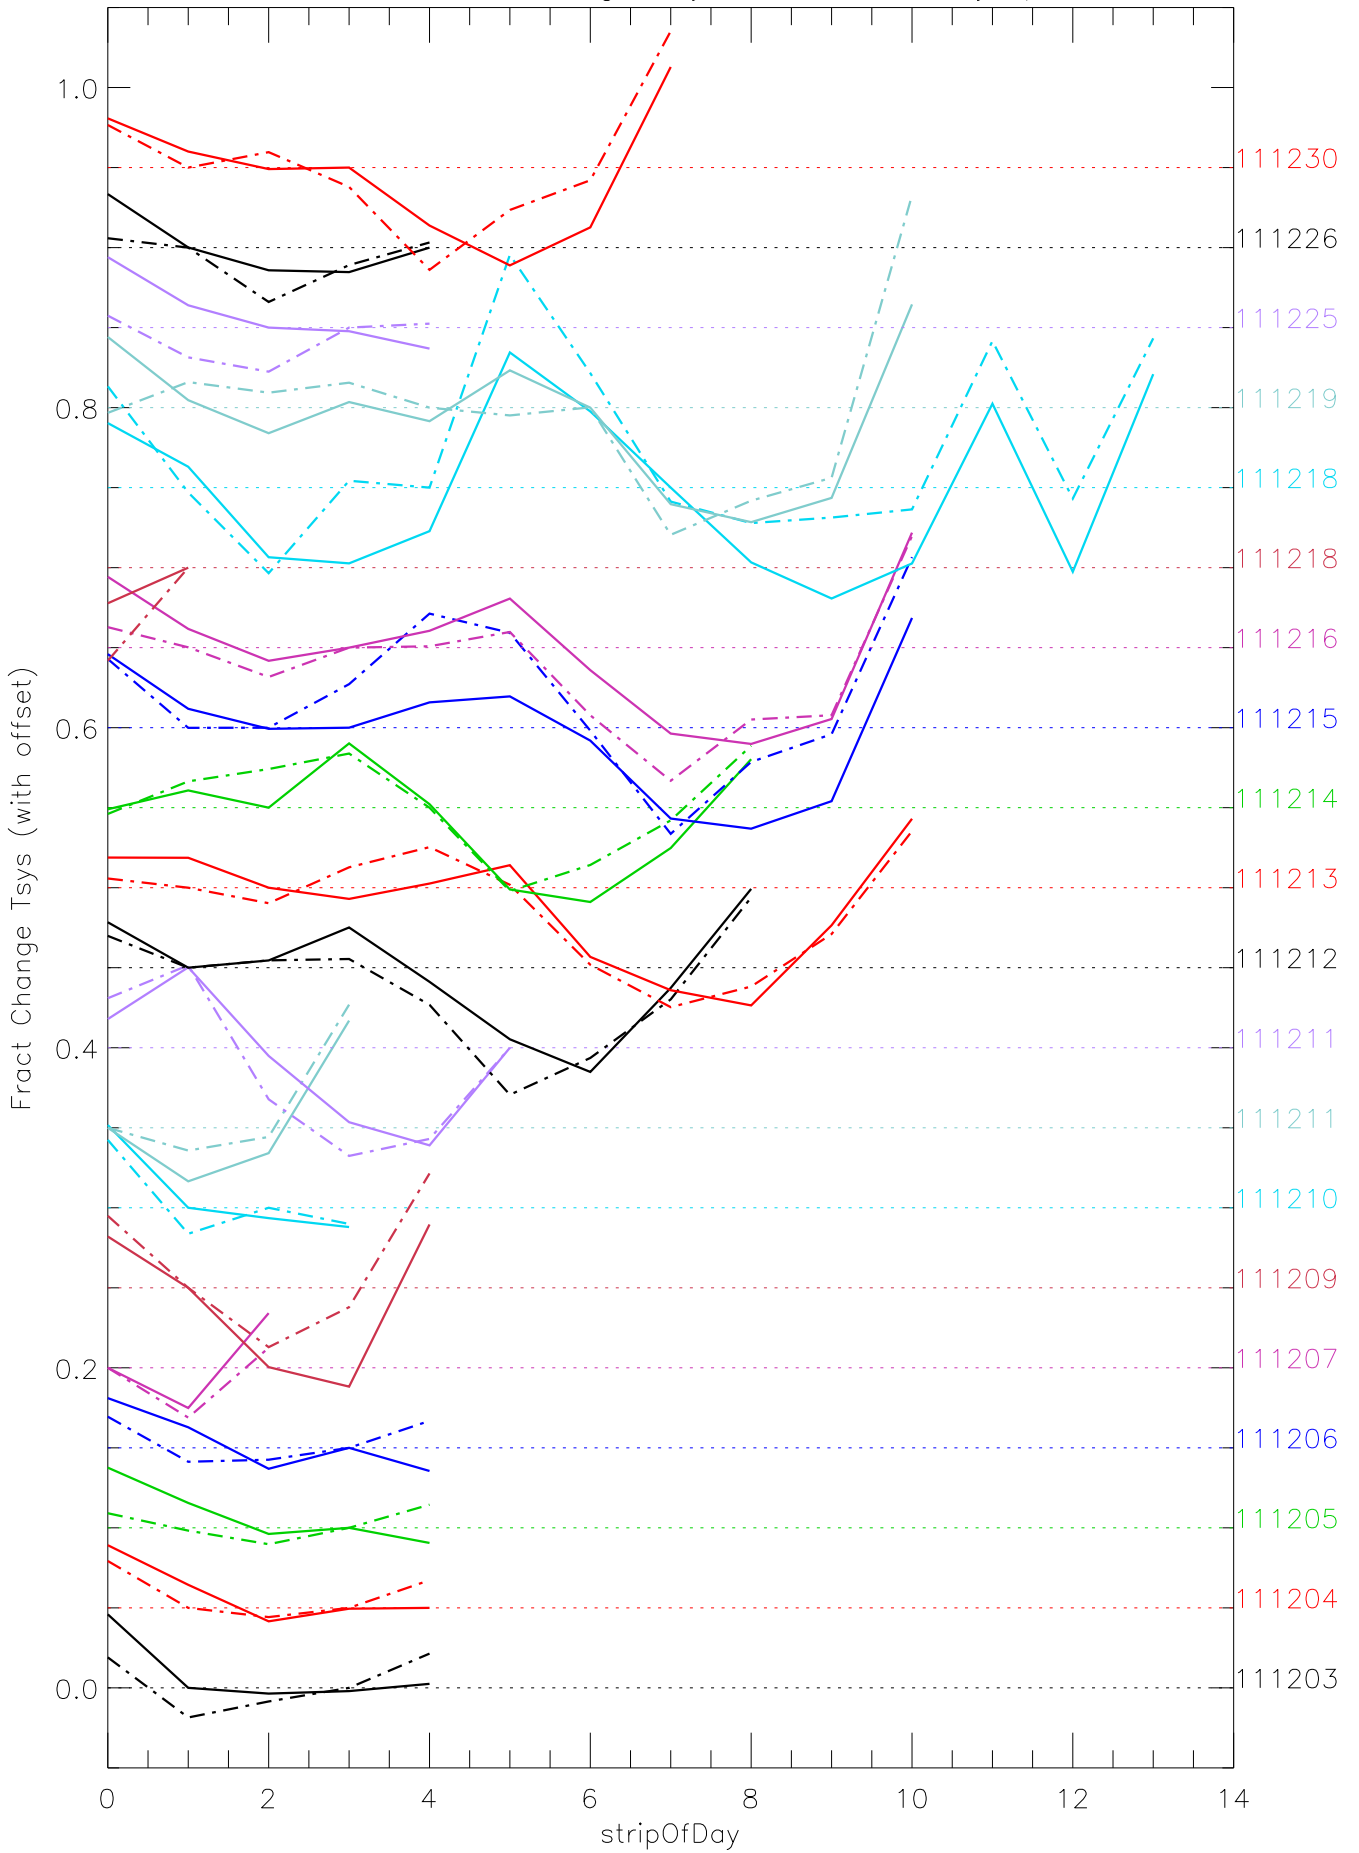

a2048 fractional change TsysK for each day. pixel:0

a2048 fractional change TsysK for each day. pixel:1

a2048 fractional change TsysK for each day. pixel:2

a2048 fractional change TsysK for each day. pixel:3

a2048 fractional change TsysK for each day. pixel:5

a2048 fractional change TsysK for each day. pixel:6