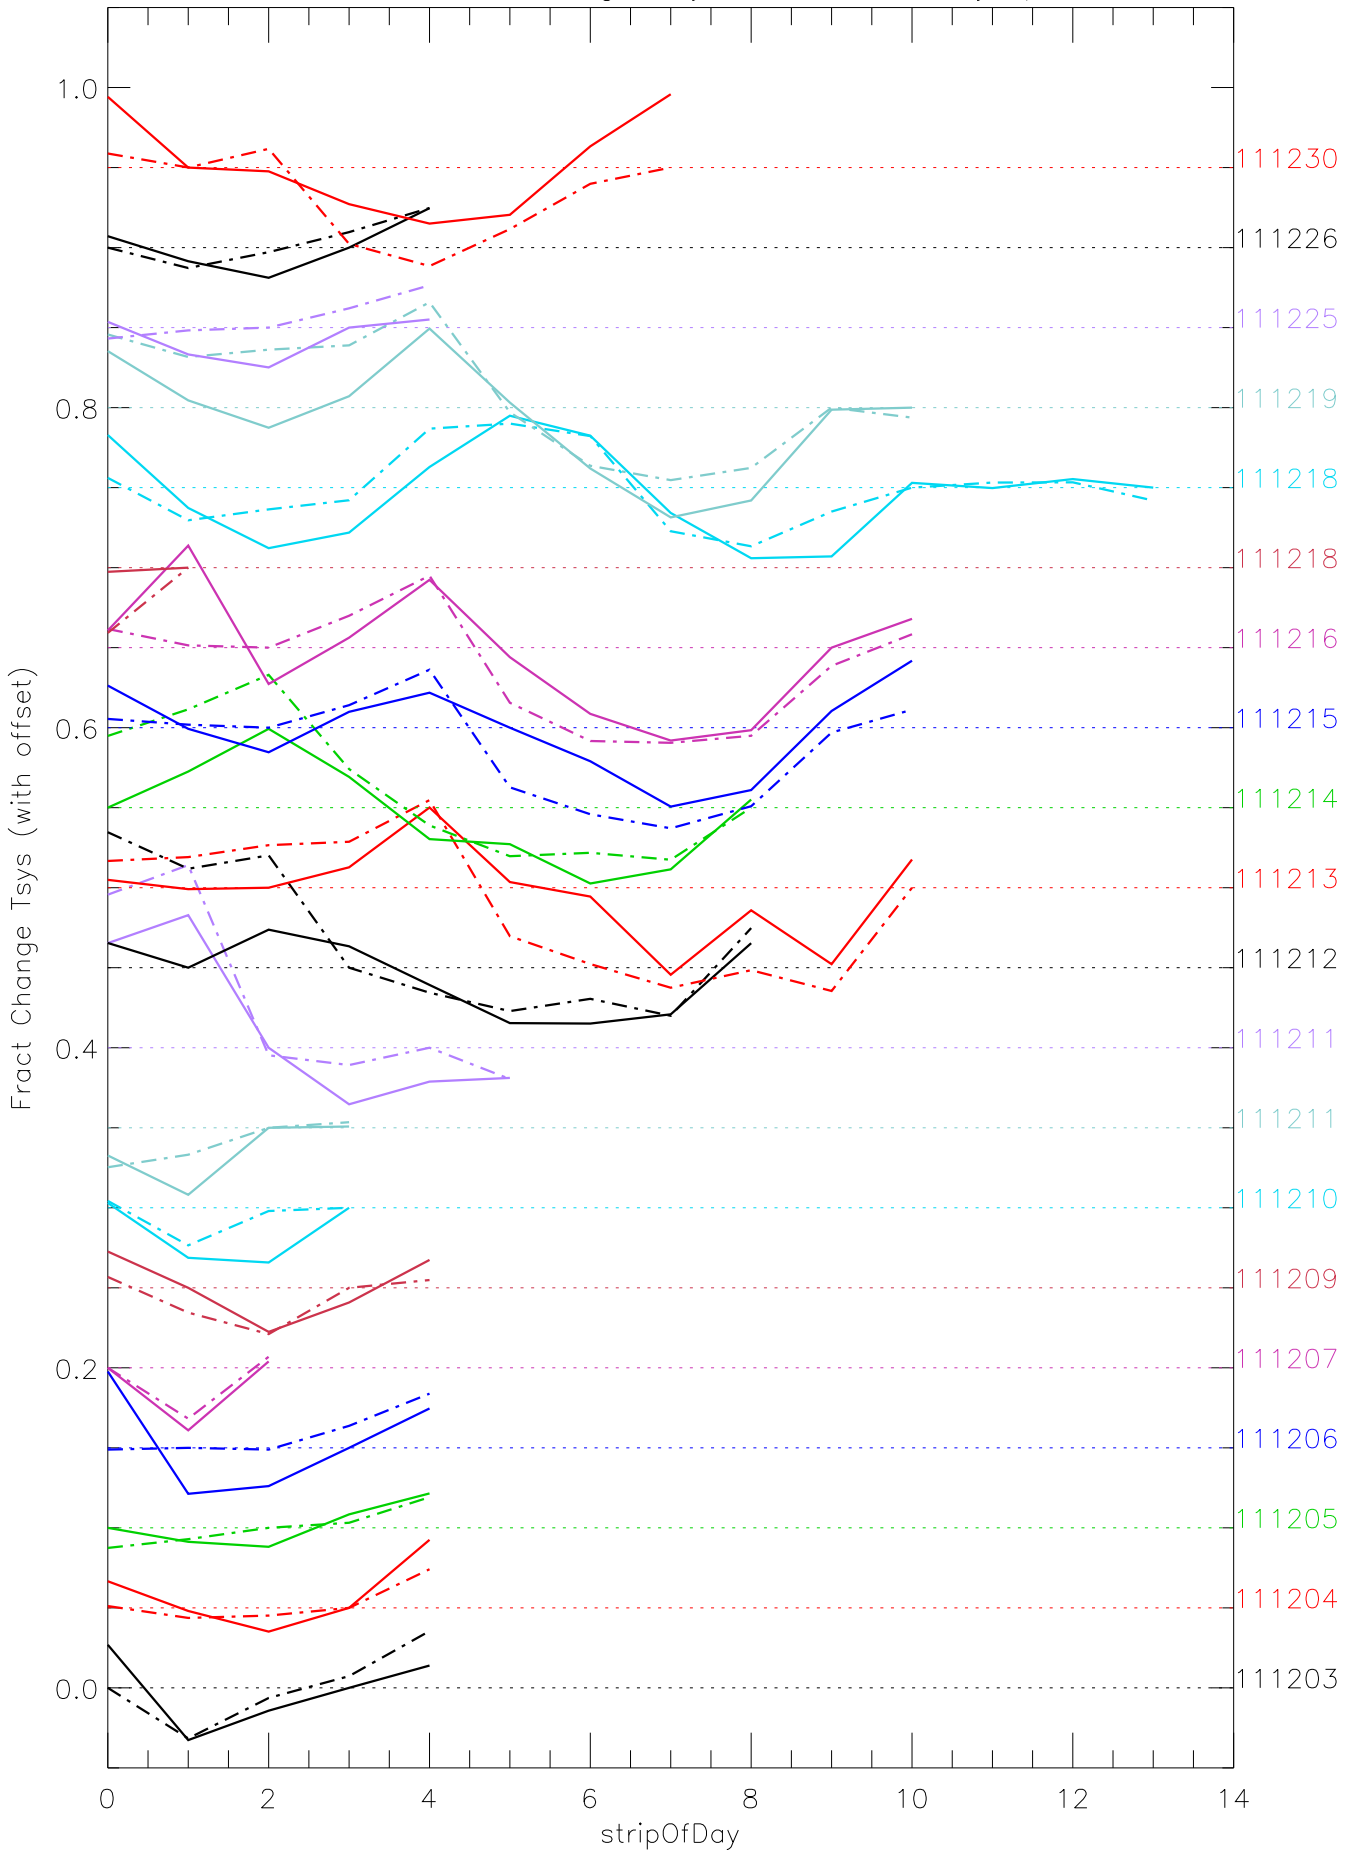

a2048 fractional change TsysK for each day. pixel:0

a2048 fractional change TsysK for each day. pixel:1

a2048 fractional change TsysK for each day. pixel:2

a2048 fractional change TsysK for each day. pixel:3

a2048 fractional change TsysK for each day. pixel:5

a2048 fractional change TsysK for each day. pixel:6