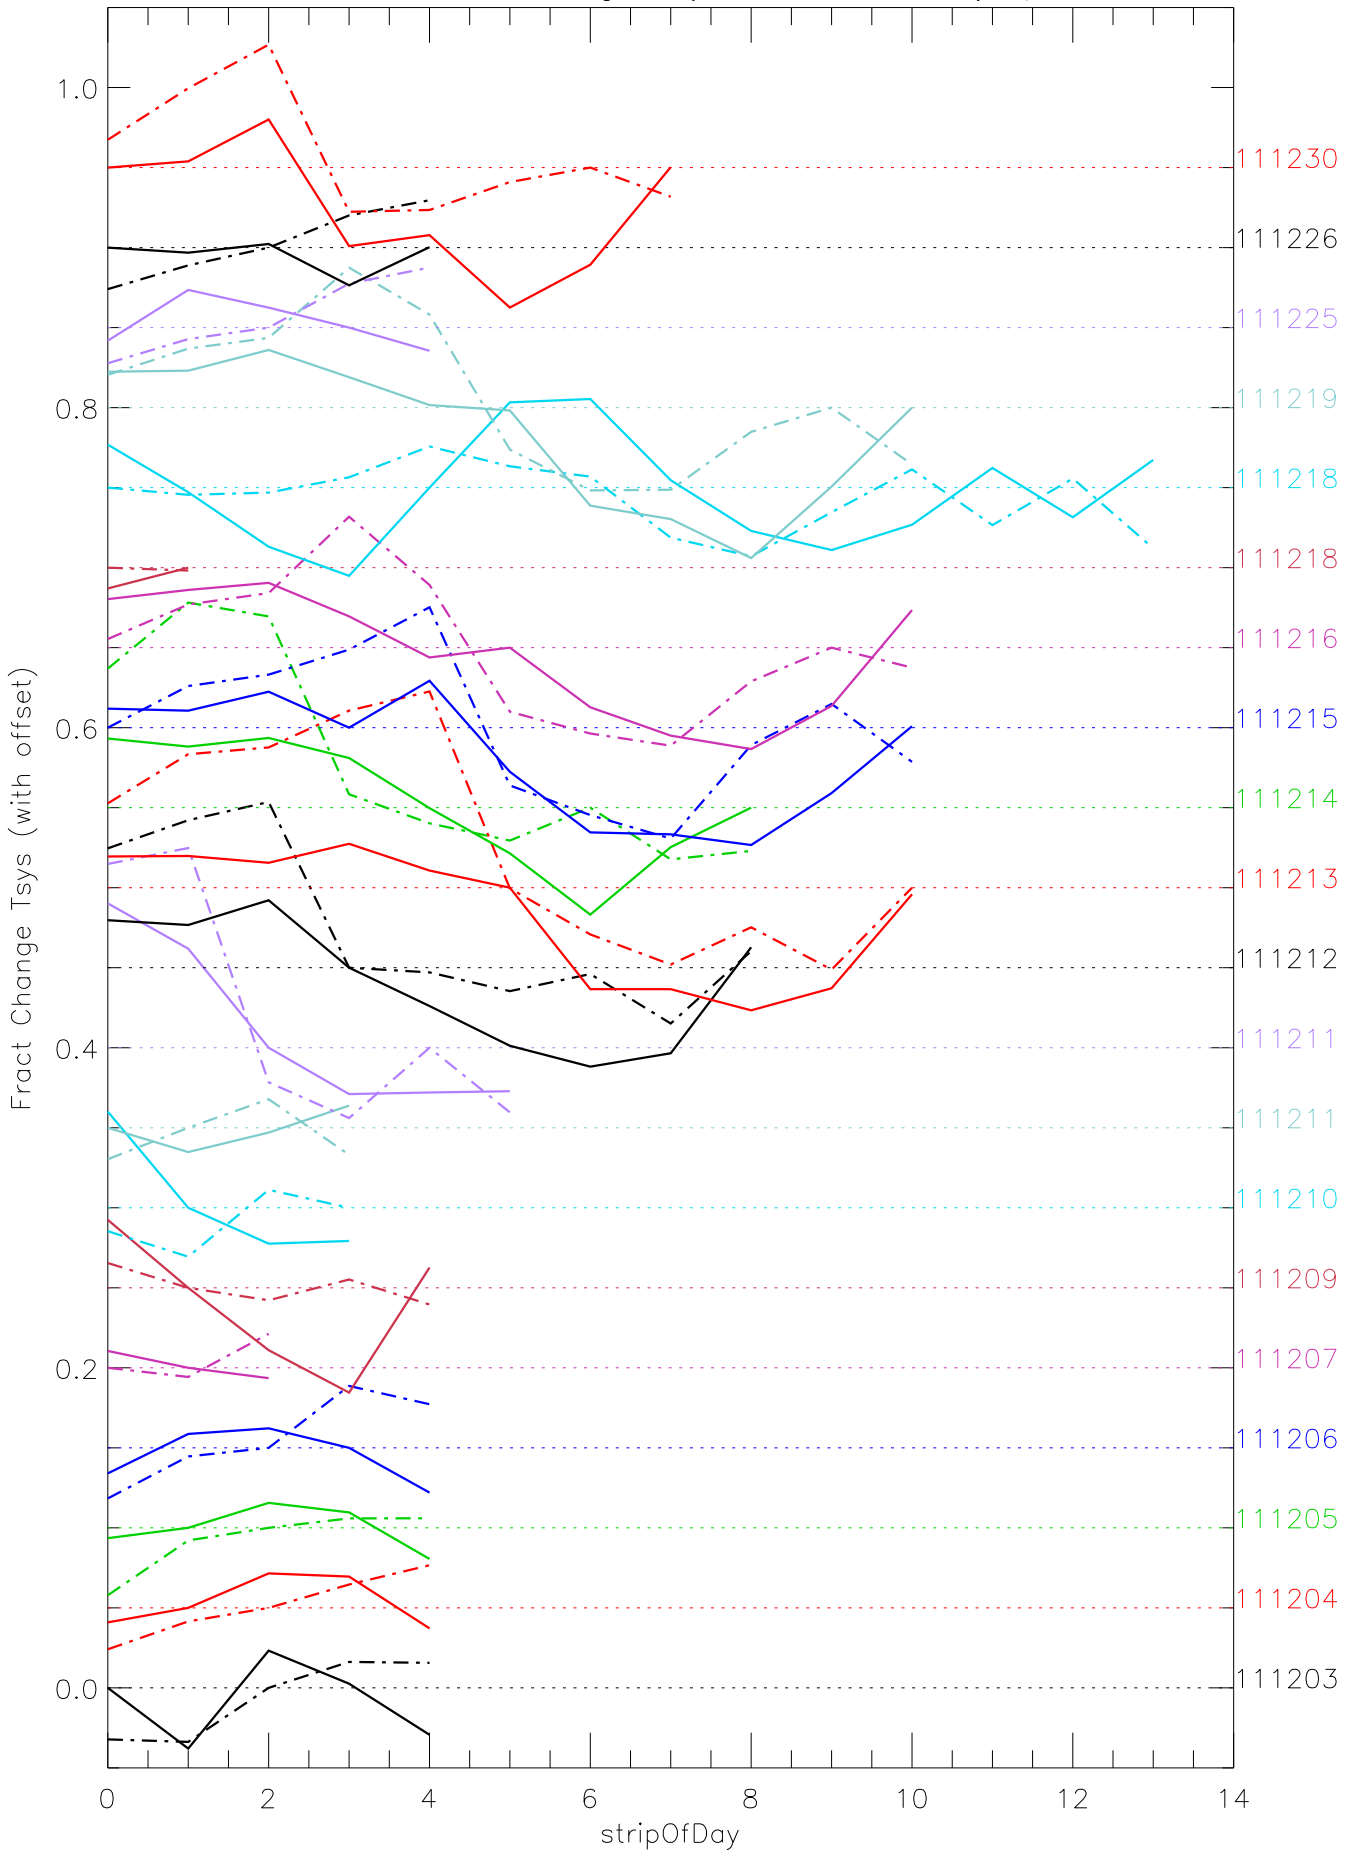

a2048 fractional change TsysK for each day. pixel:0

a2048 fractional change TsysK for each day. pixel:1

a2048 fractional change TsysK for each day. pixel:2

a2048 fractional change TsysK for each day. pixel:3

a2048 fractional change TsysK for each day. pixel:5

a2048 fractional change TsysK for each day. pixel:6