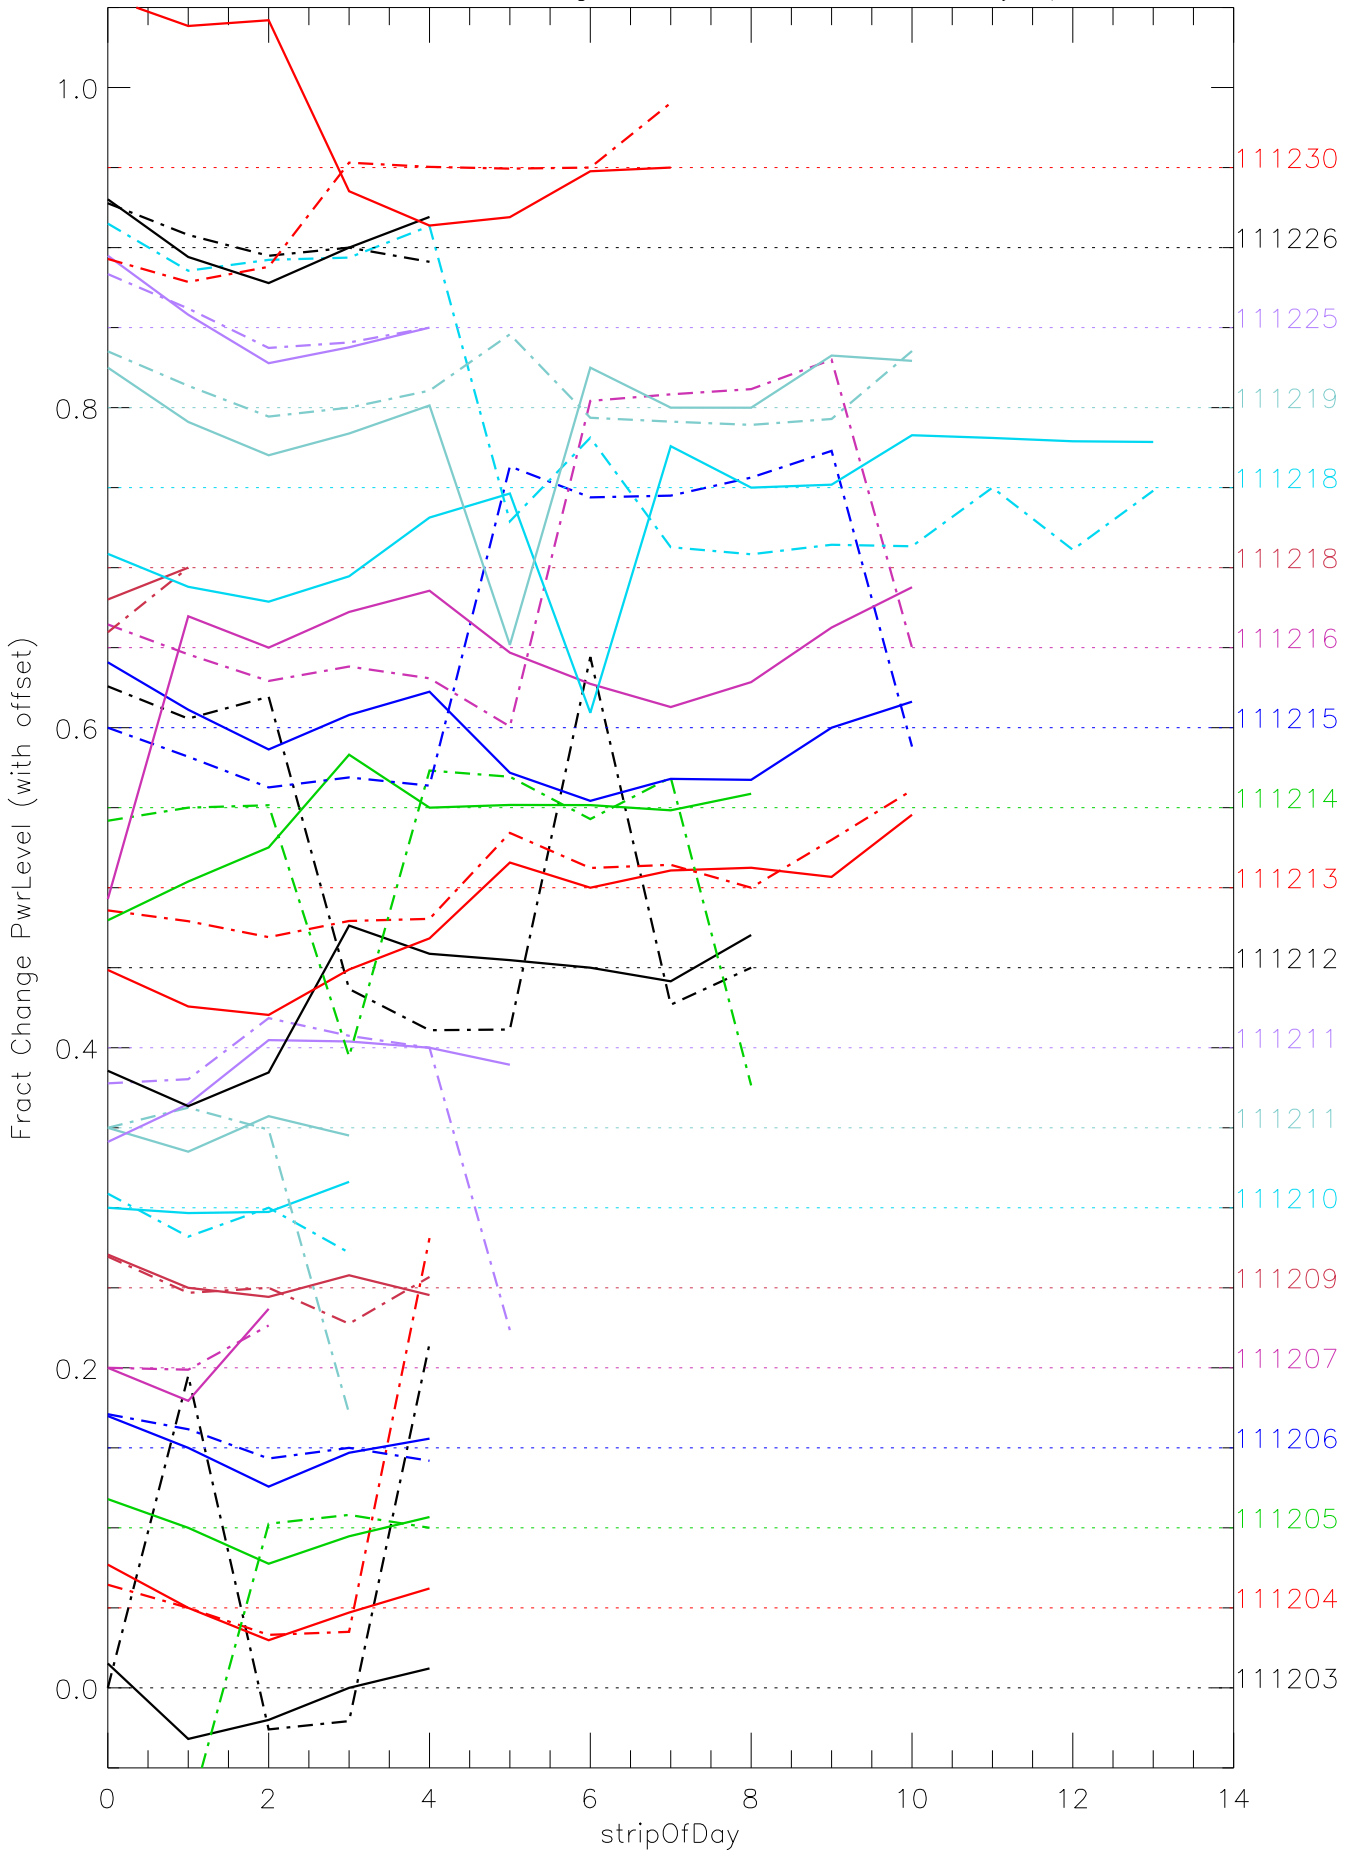

a2048 fractional change PwrLevel for each day. pixel:0

a2048 fractional change PwrLevel for each day. pixel:1

a2048 fractional change PwrLevel for each day. pixel:2

a2048 fractional change PwrLevel for each day. pixel:3

a2048 fractional change PwrLevel for each day. pixel:5

a2048 fractional change PwrLevel for each day. pixel:6