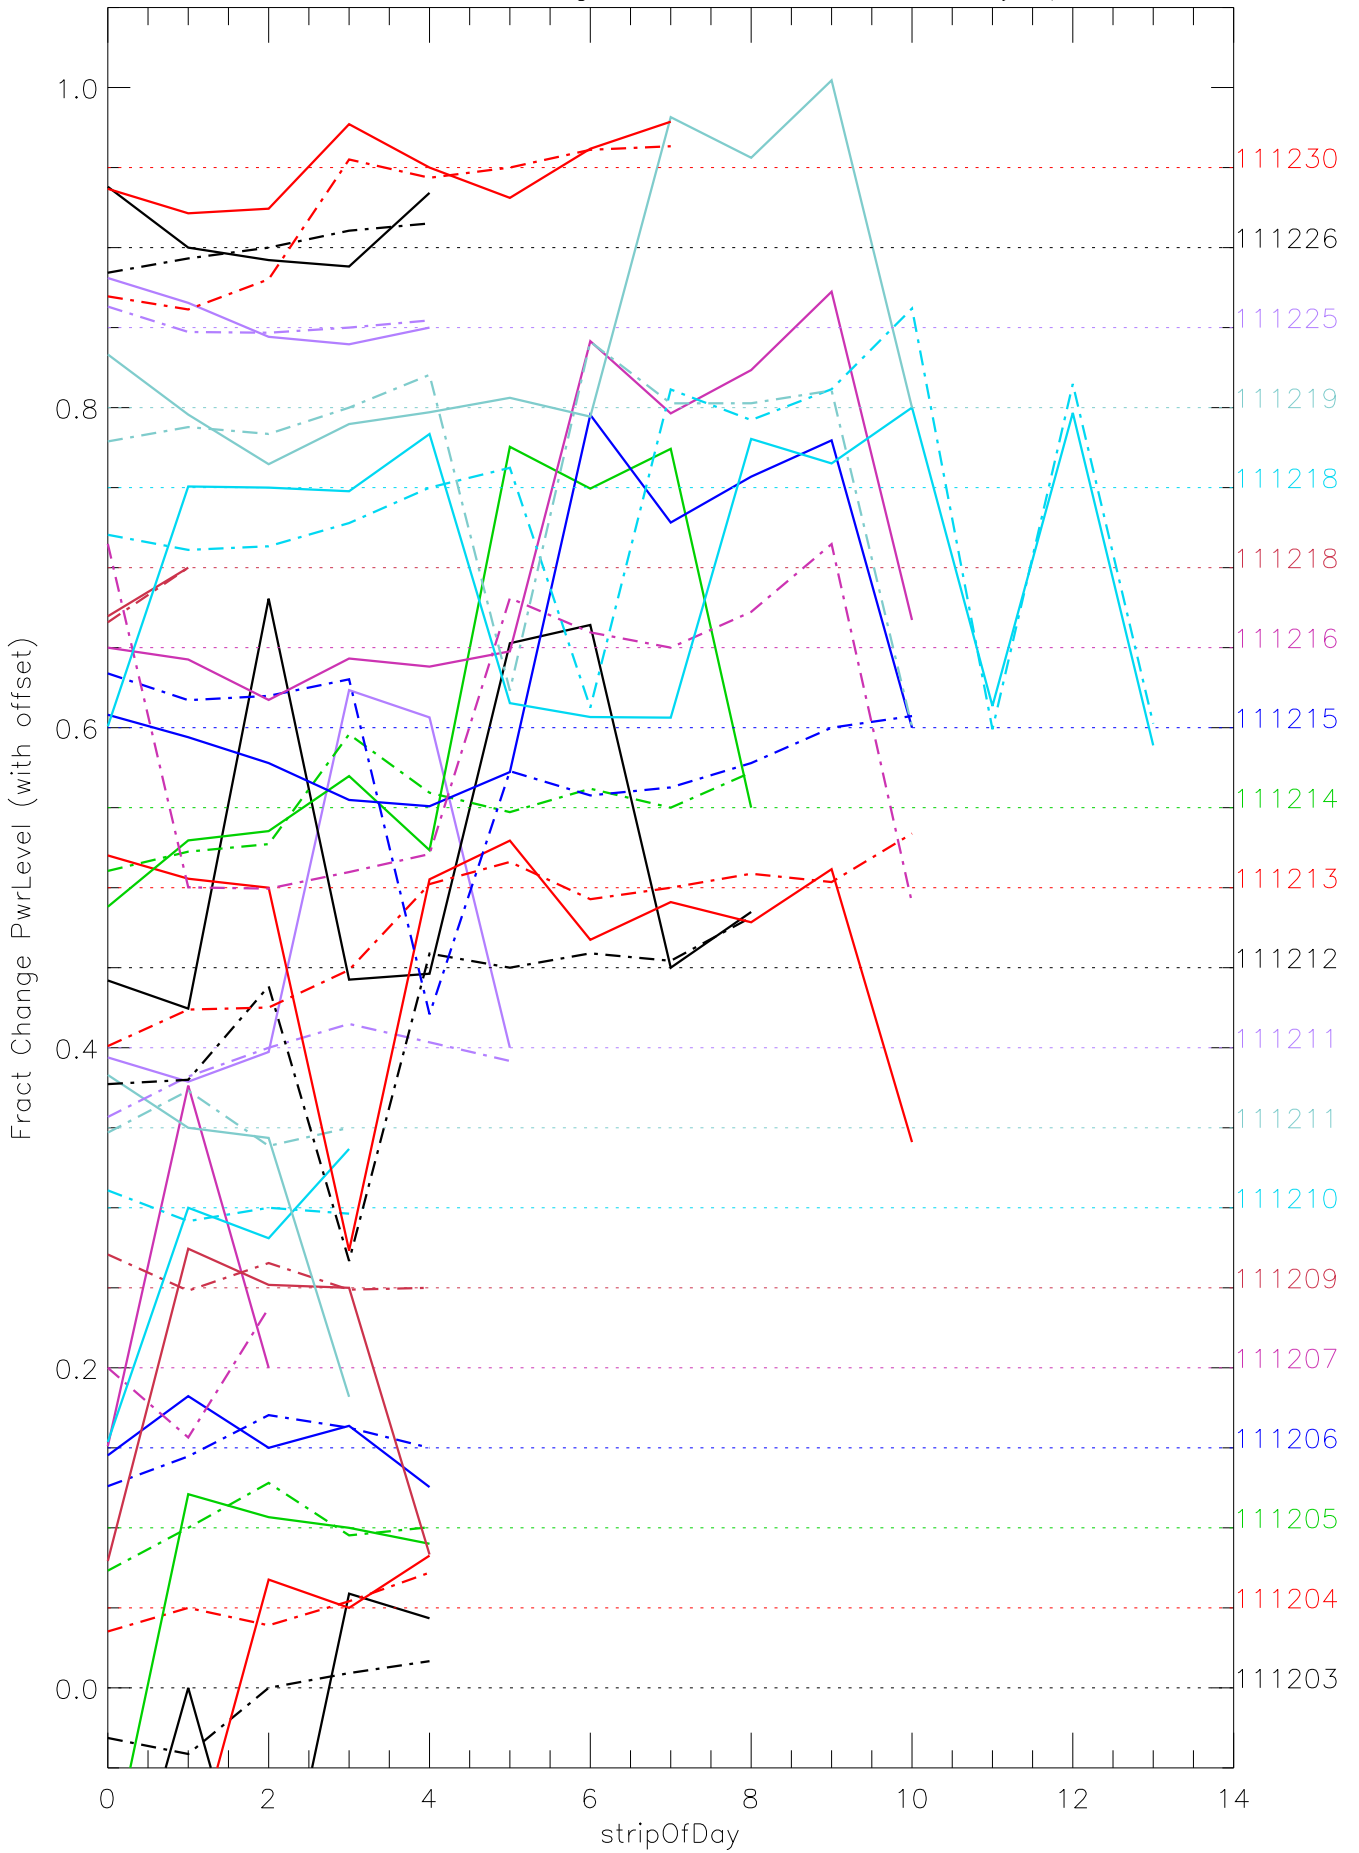

a2048 fractional change PwrLevel for each day. pixel:0

a2048 fractional change PwrLevel for each day. pixel:1

a2048 fractional change PwrLevel for each day. pixel:2

a2048 fractional change PwrLevel for each day. pixel:3

a2048 fractional change PwrLevel for each day. pixel:5

a2048 fractional change PwrLevel for each day. pixel:6