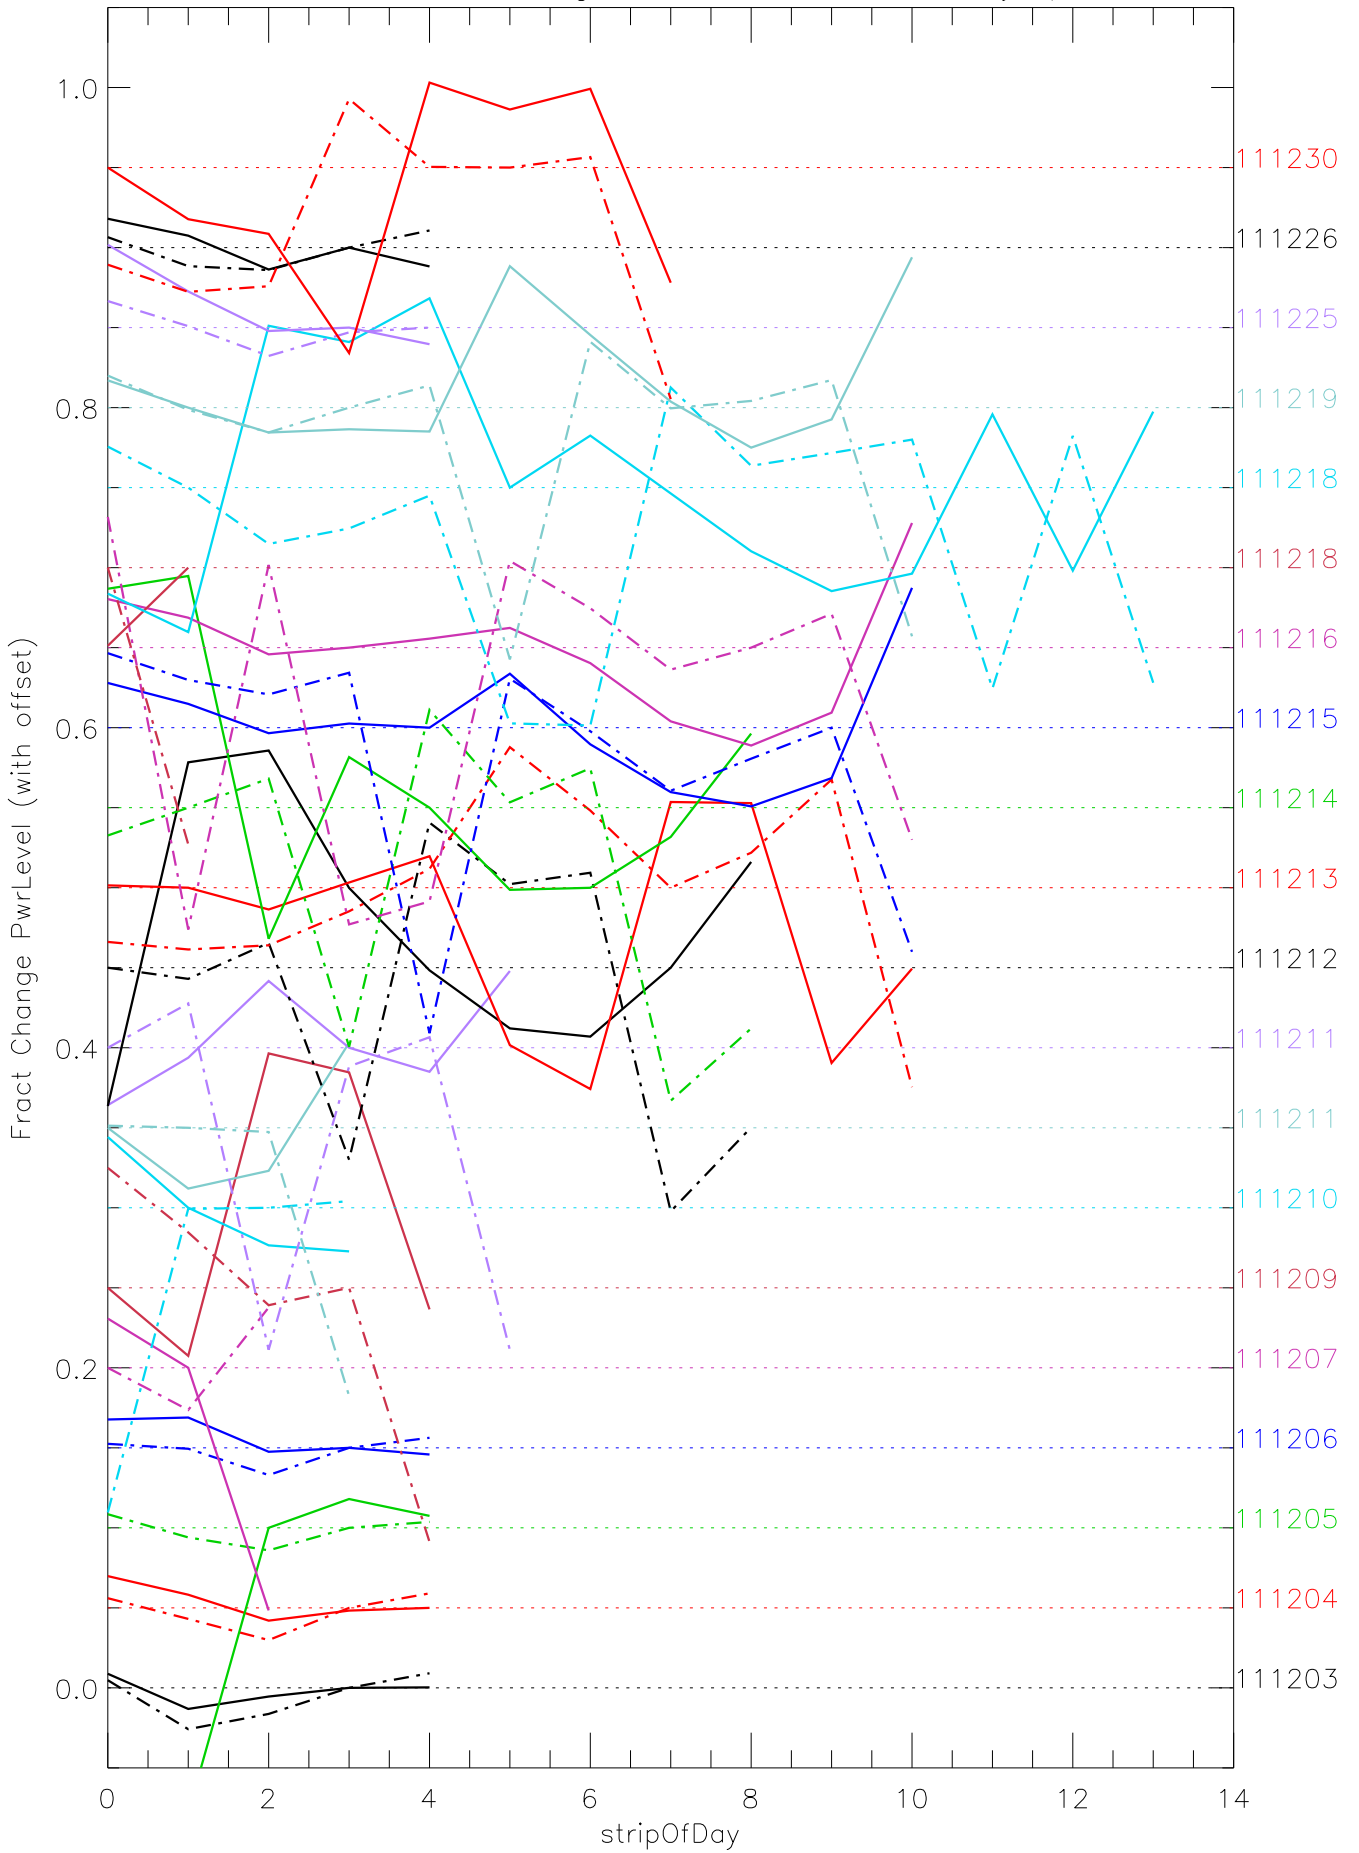

a2048 fractional change PwrLevel for each day. pixel:0

a2048 fractional change PwrLevel for each day. pixel:1

a2048 fractional change PwrLevel for each day. pixel:2

a2048 fractional change PwrLevel for each day. pixel:3

a2048 fractional change PwrLevel for each day. pixel:5

a2048 fractional change PwrLevel for each day. pixel:6