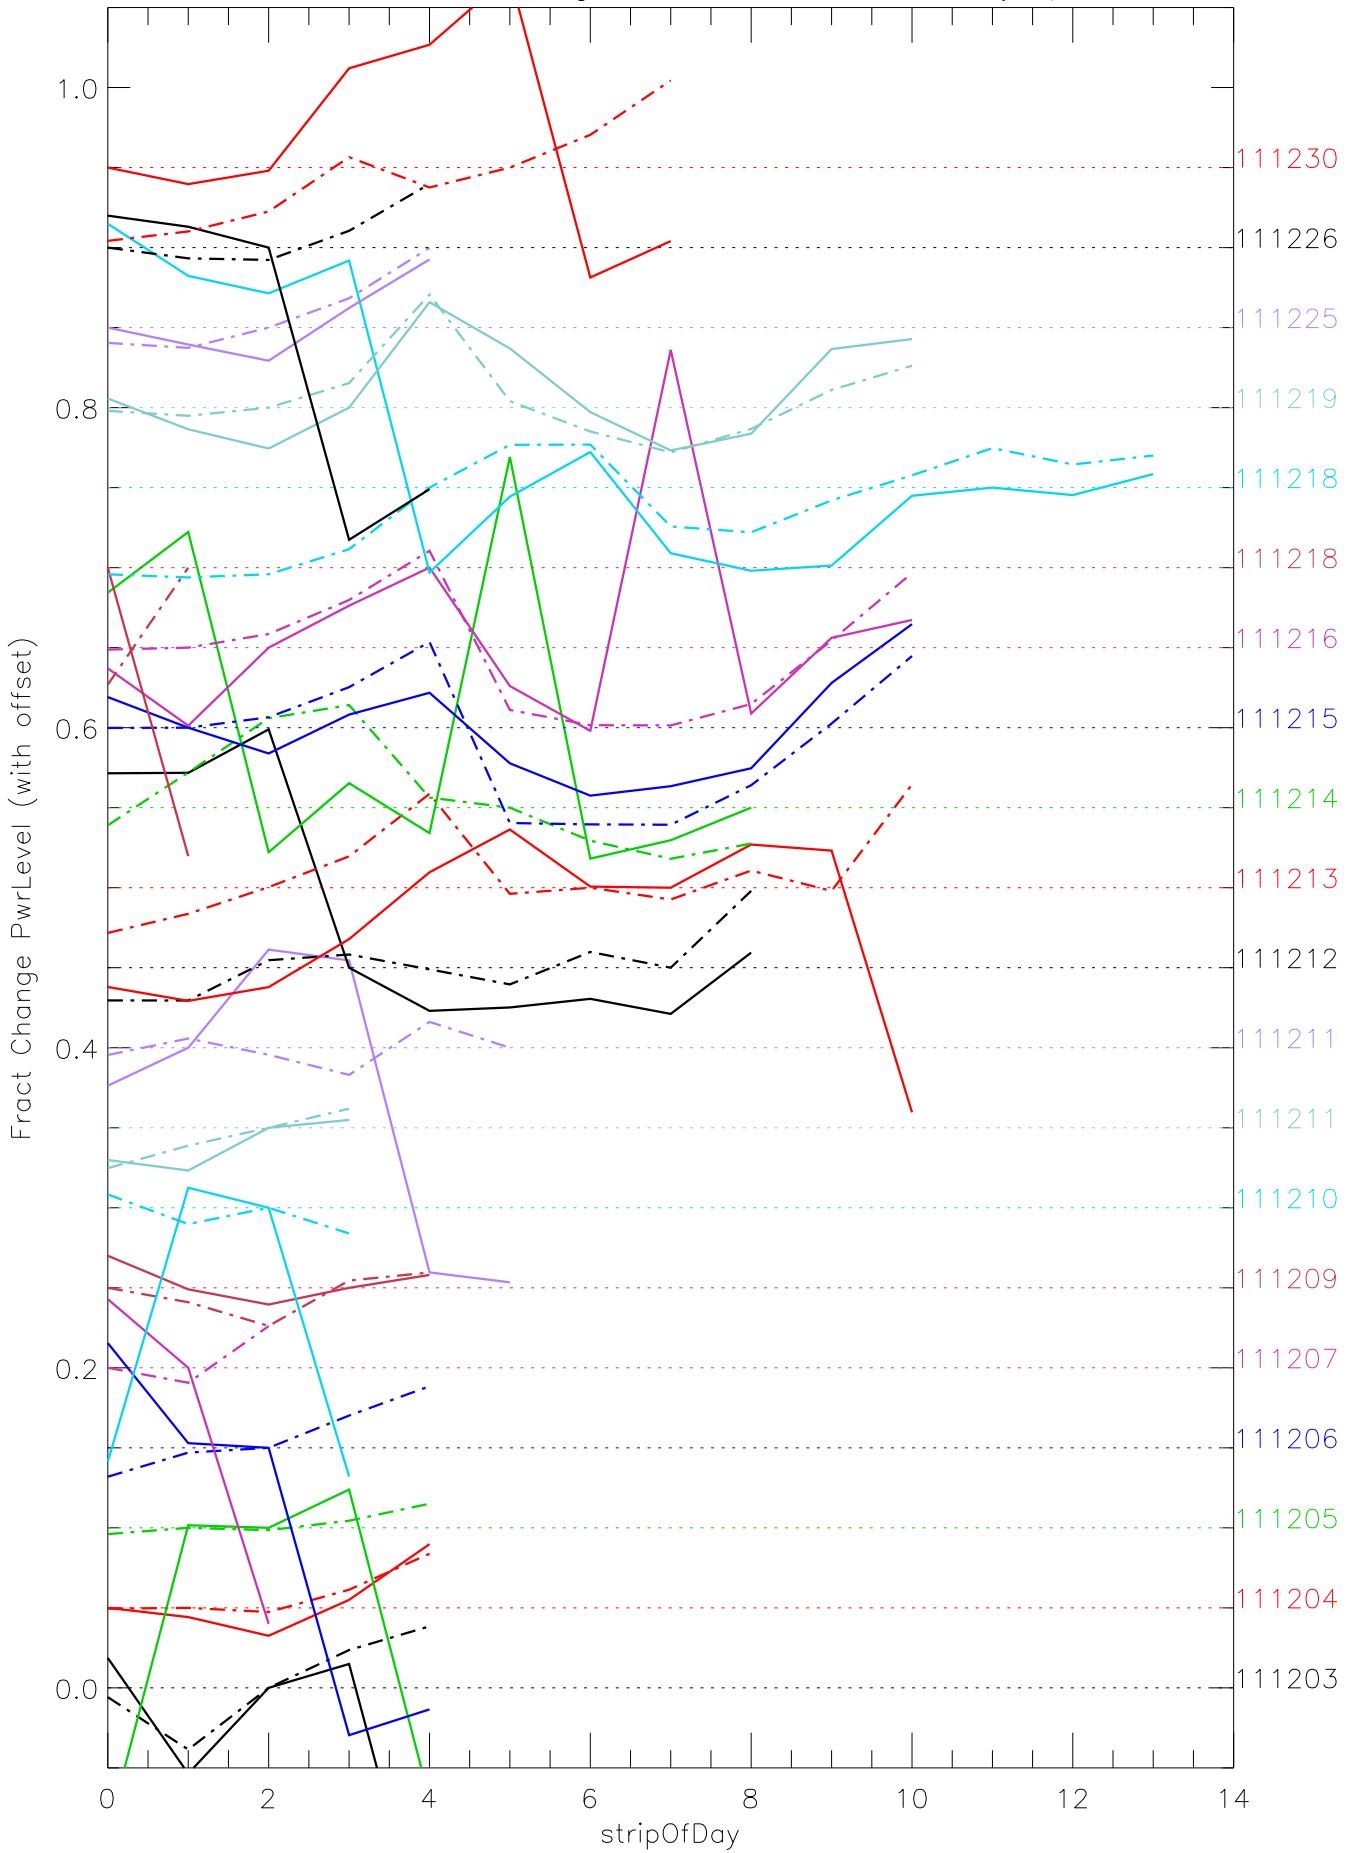

a2048 fractional change PwrLevel for each day. pixel:0

a2048 fractional change PwrLevel for each day. pixel:1

a2048 fractional change PwrLevel for each day. pixel:2

a2048 fractional change PwrLevel for each day. pixel:3

a2048 fractional change PwrLevel for each day. pixel:5

a2048 fractional change PwrLevel for each day. pixel:6