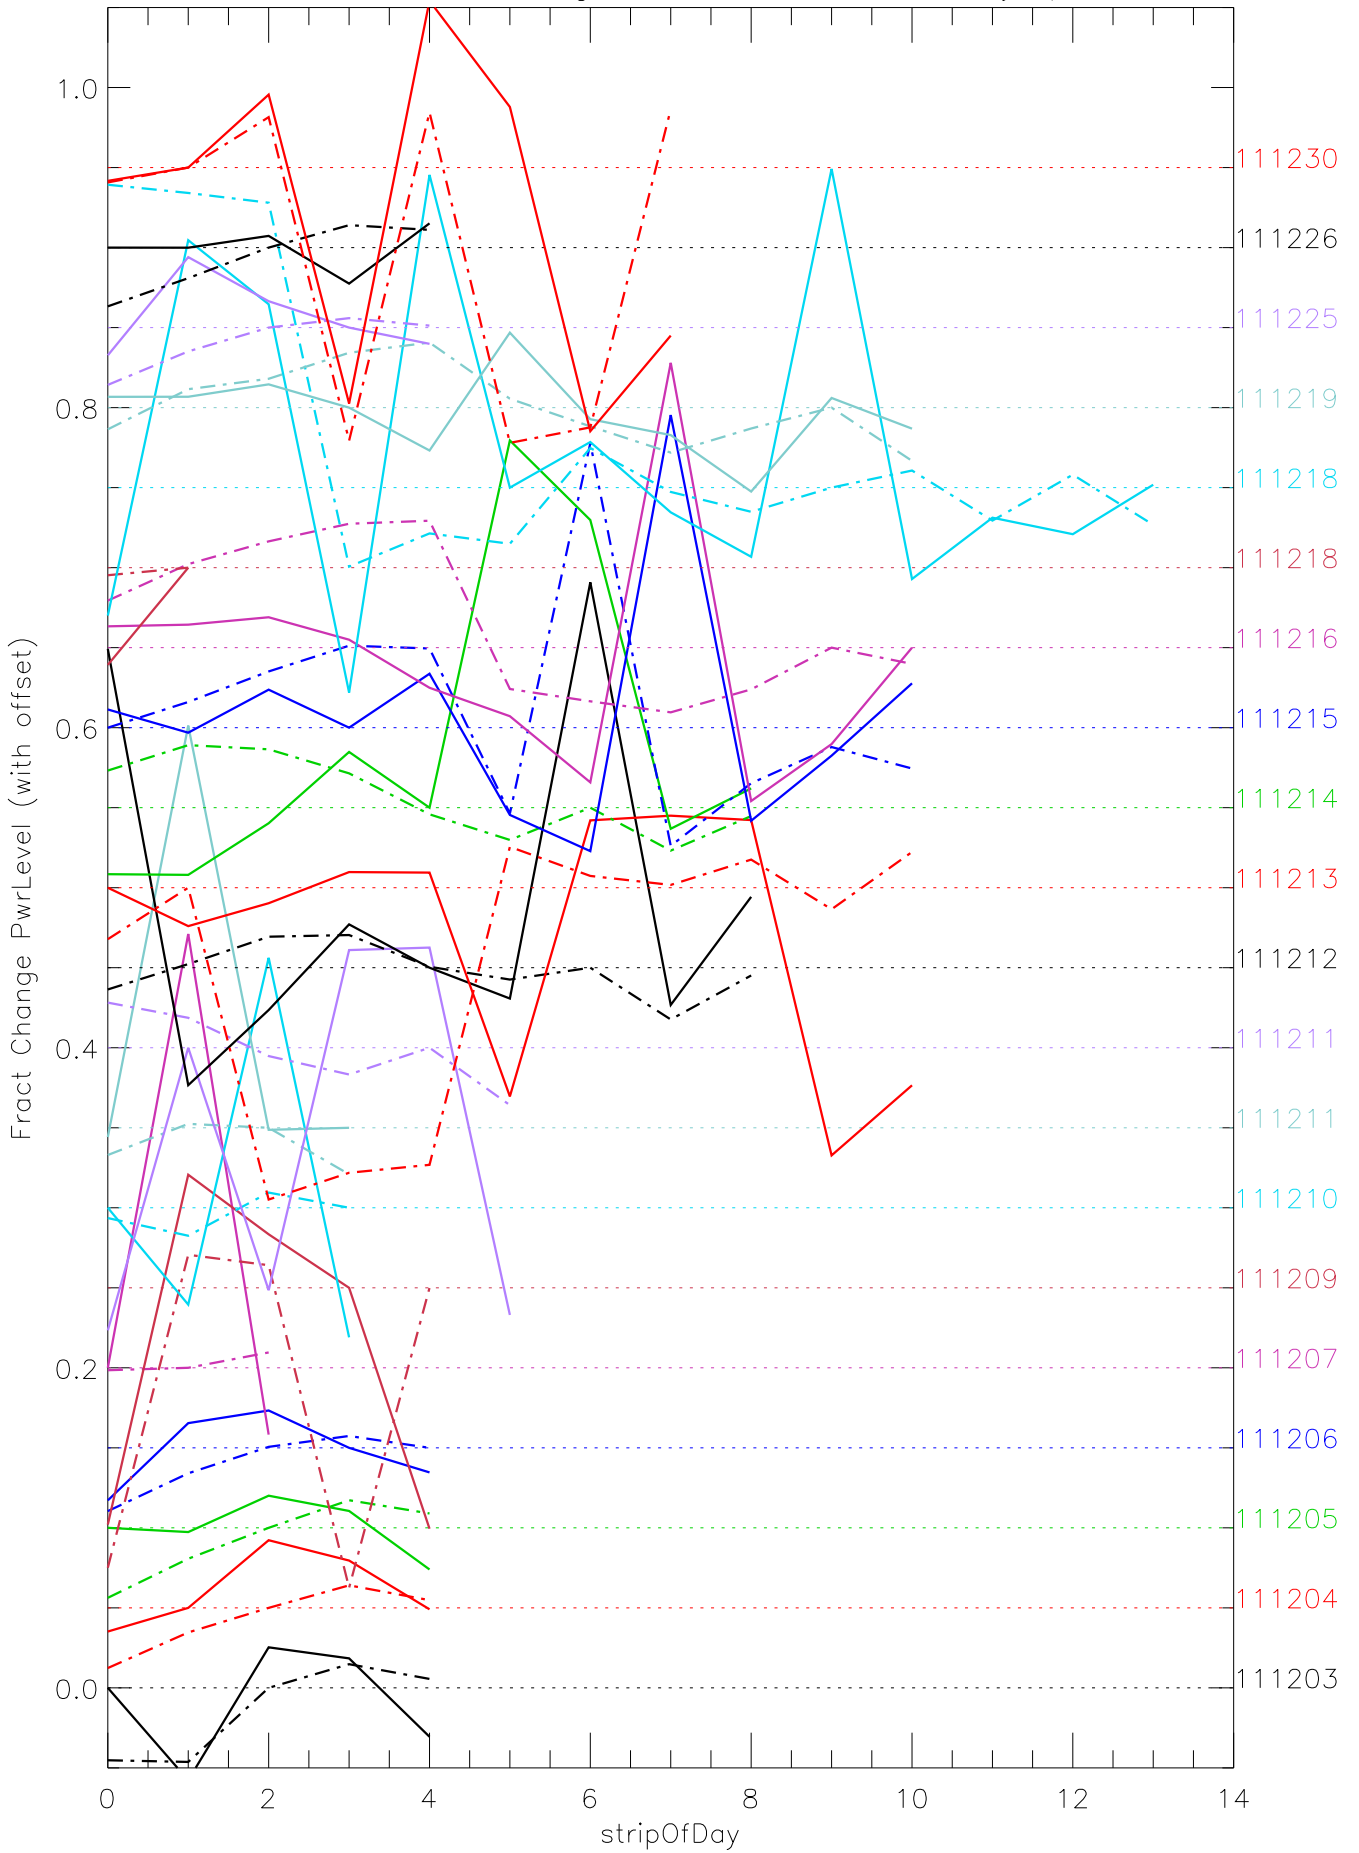

a2048 fractional change PwrLevel for each day. pixel:0

a2048 fractional change PwrLevel for each day. pixel:1

a2048 fractional change PwrLevel for each day. pixel:2

a2048 fractional change PwrLevel for each day. pixel:3

a2048 fractional change PwrLevel for each day. pixel:5

a2048 fractional change PwrLevel for each day. pixel:6