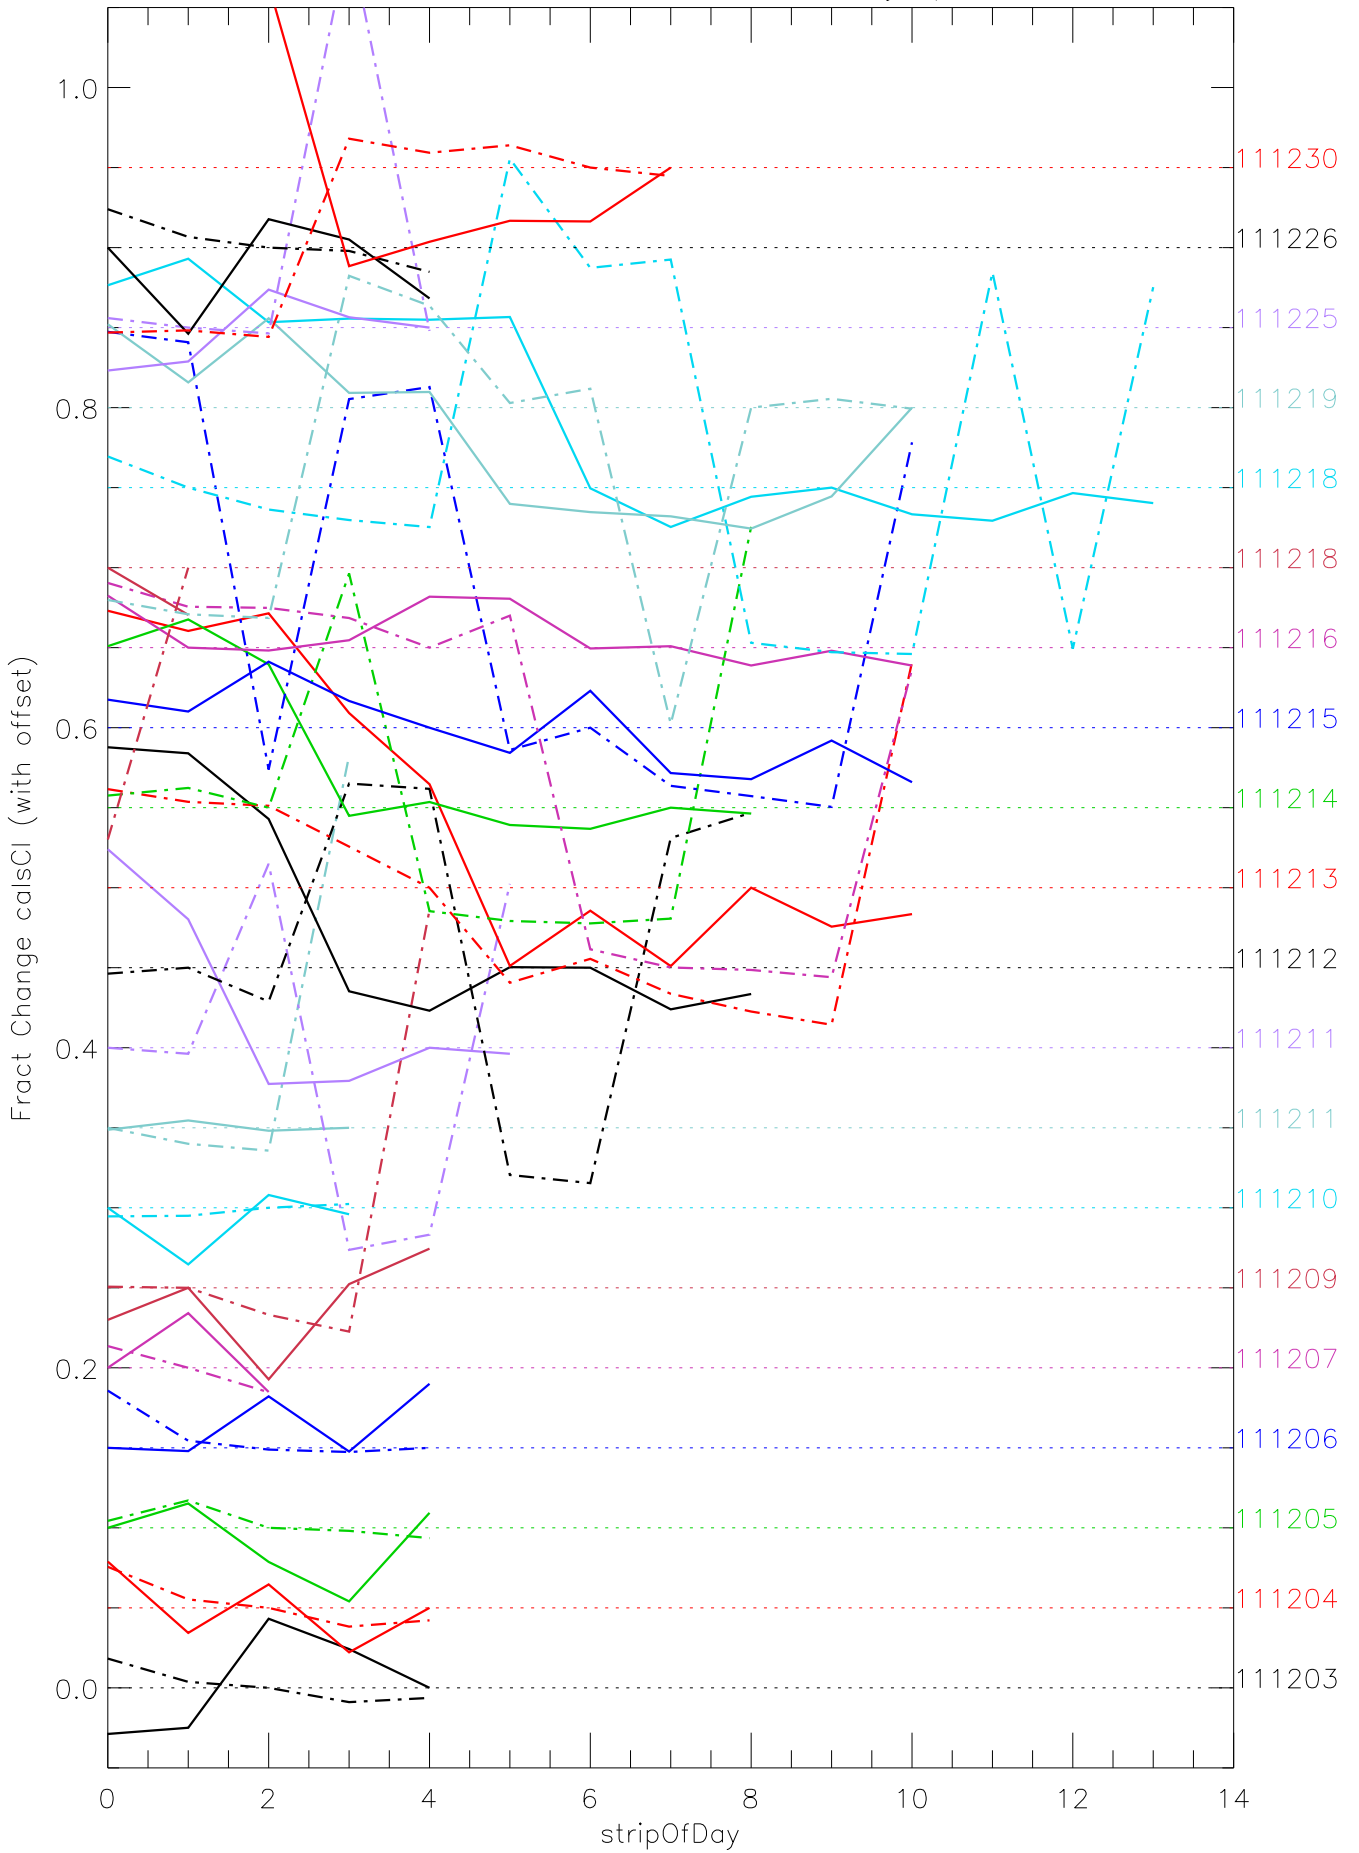

a2048 calsci factors for each day. pixel:0

a2048 calsci factors for each day. pixel:1

a2048 calsci factors for each day. pixel:2

a2048 calsci factors for each day. pixel:3

a2048 calsci factors for each day. pixel:4

a2048 calsci factors for each day. pixel:5