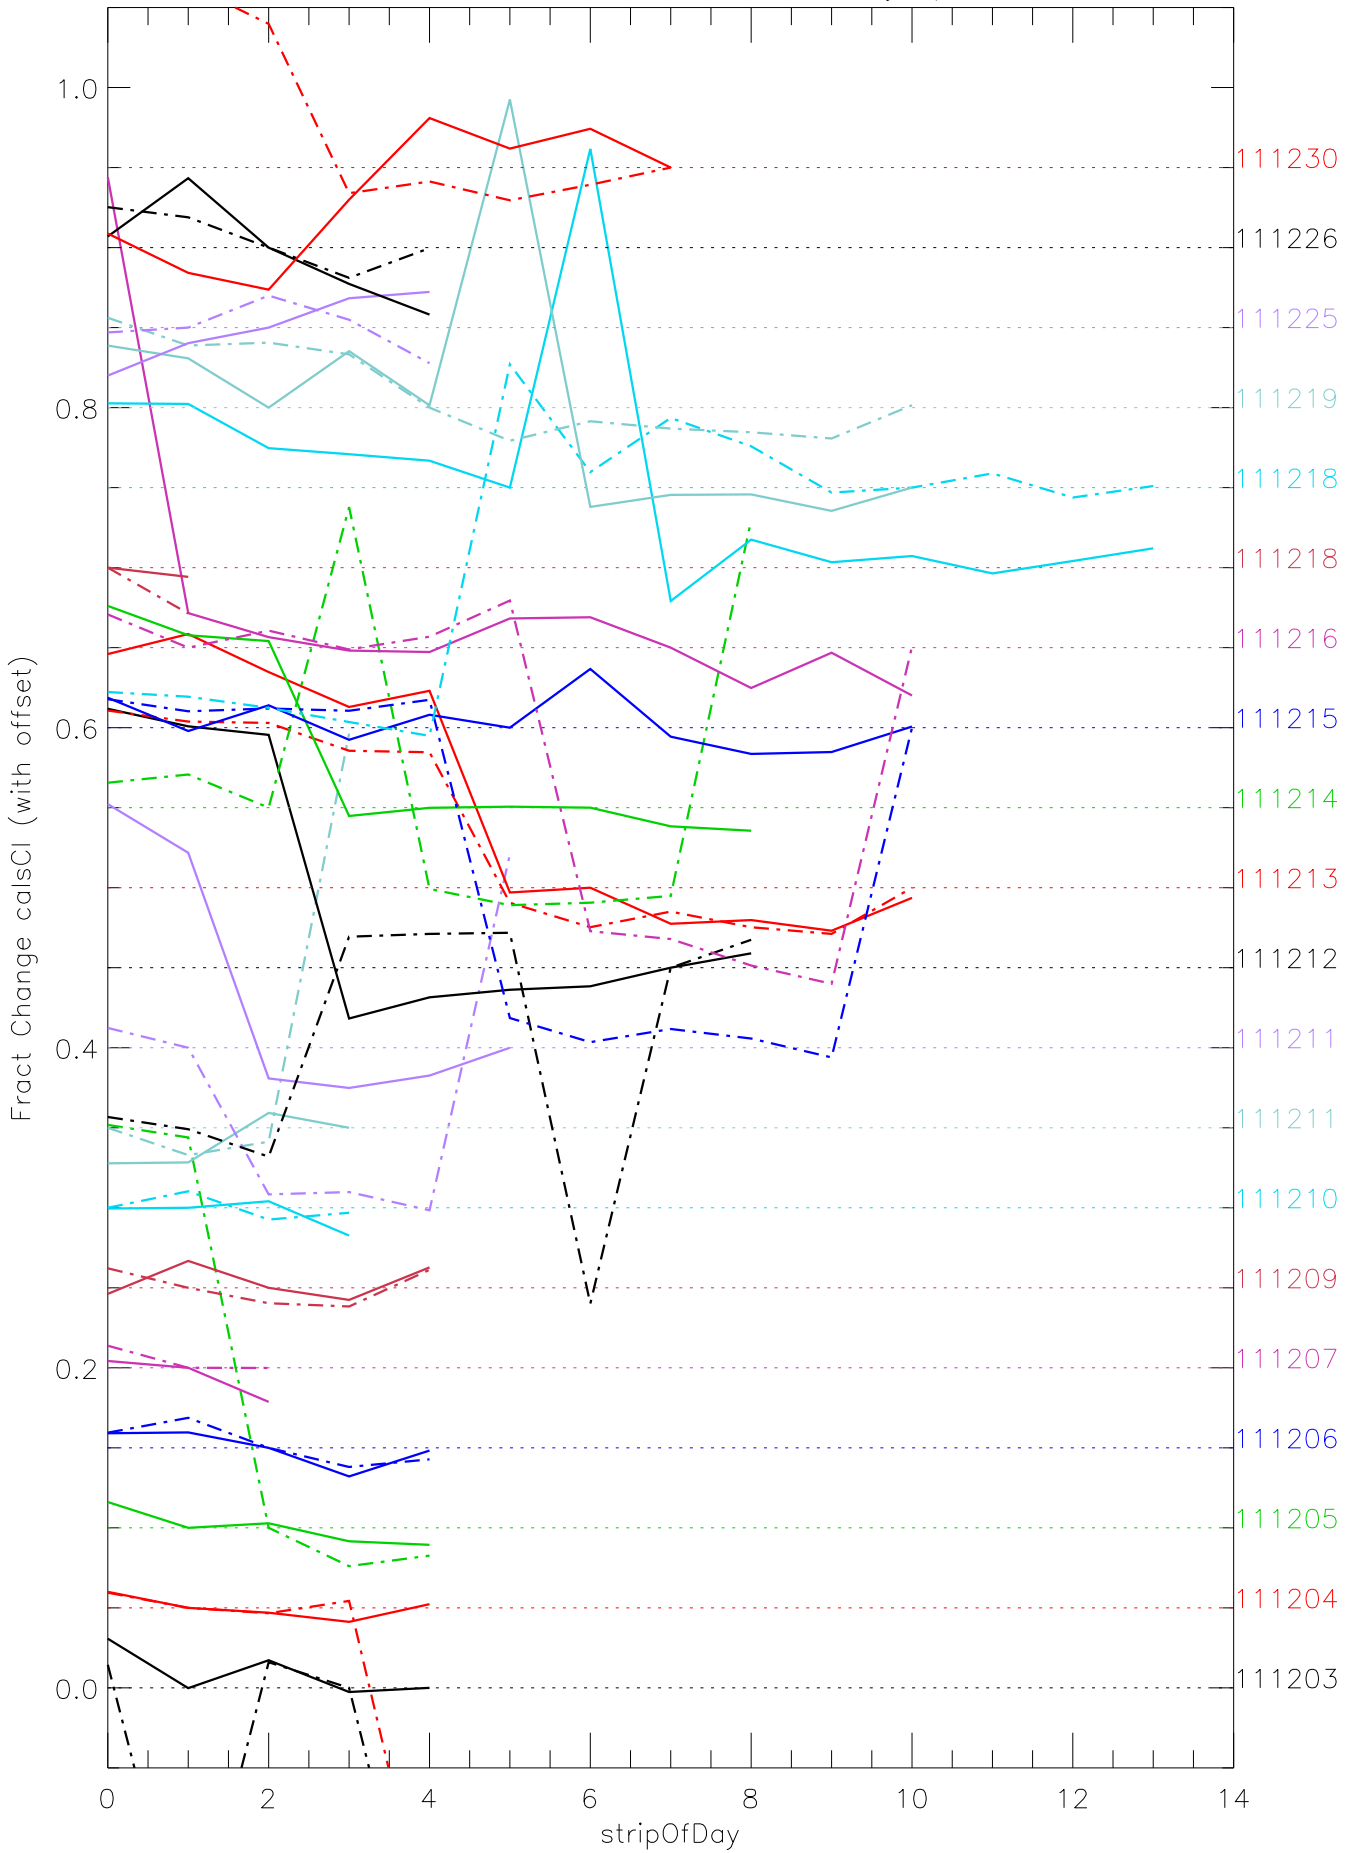

a2048 calsci factors for each day. pixel:0

a2048 calsci factors for each day. pixel:1

a2048 calsci factors for each day. pixel:2

a2048 calsci factors for each day. pixel:3

a2048 calsci factors for each day. pixel:4

a2048 calsci factors for each day. pixel:5