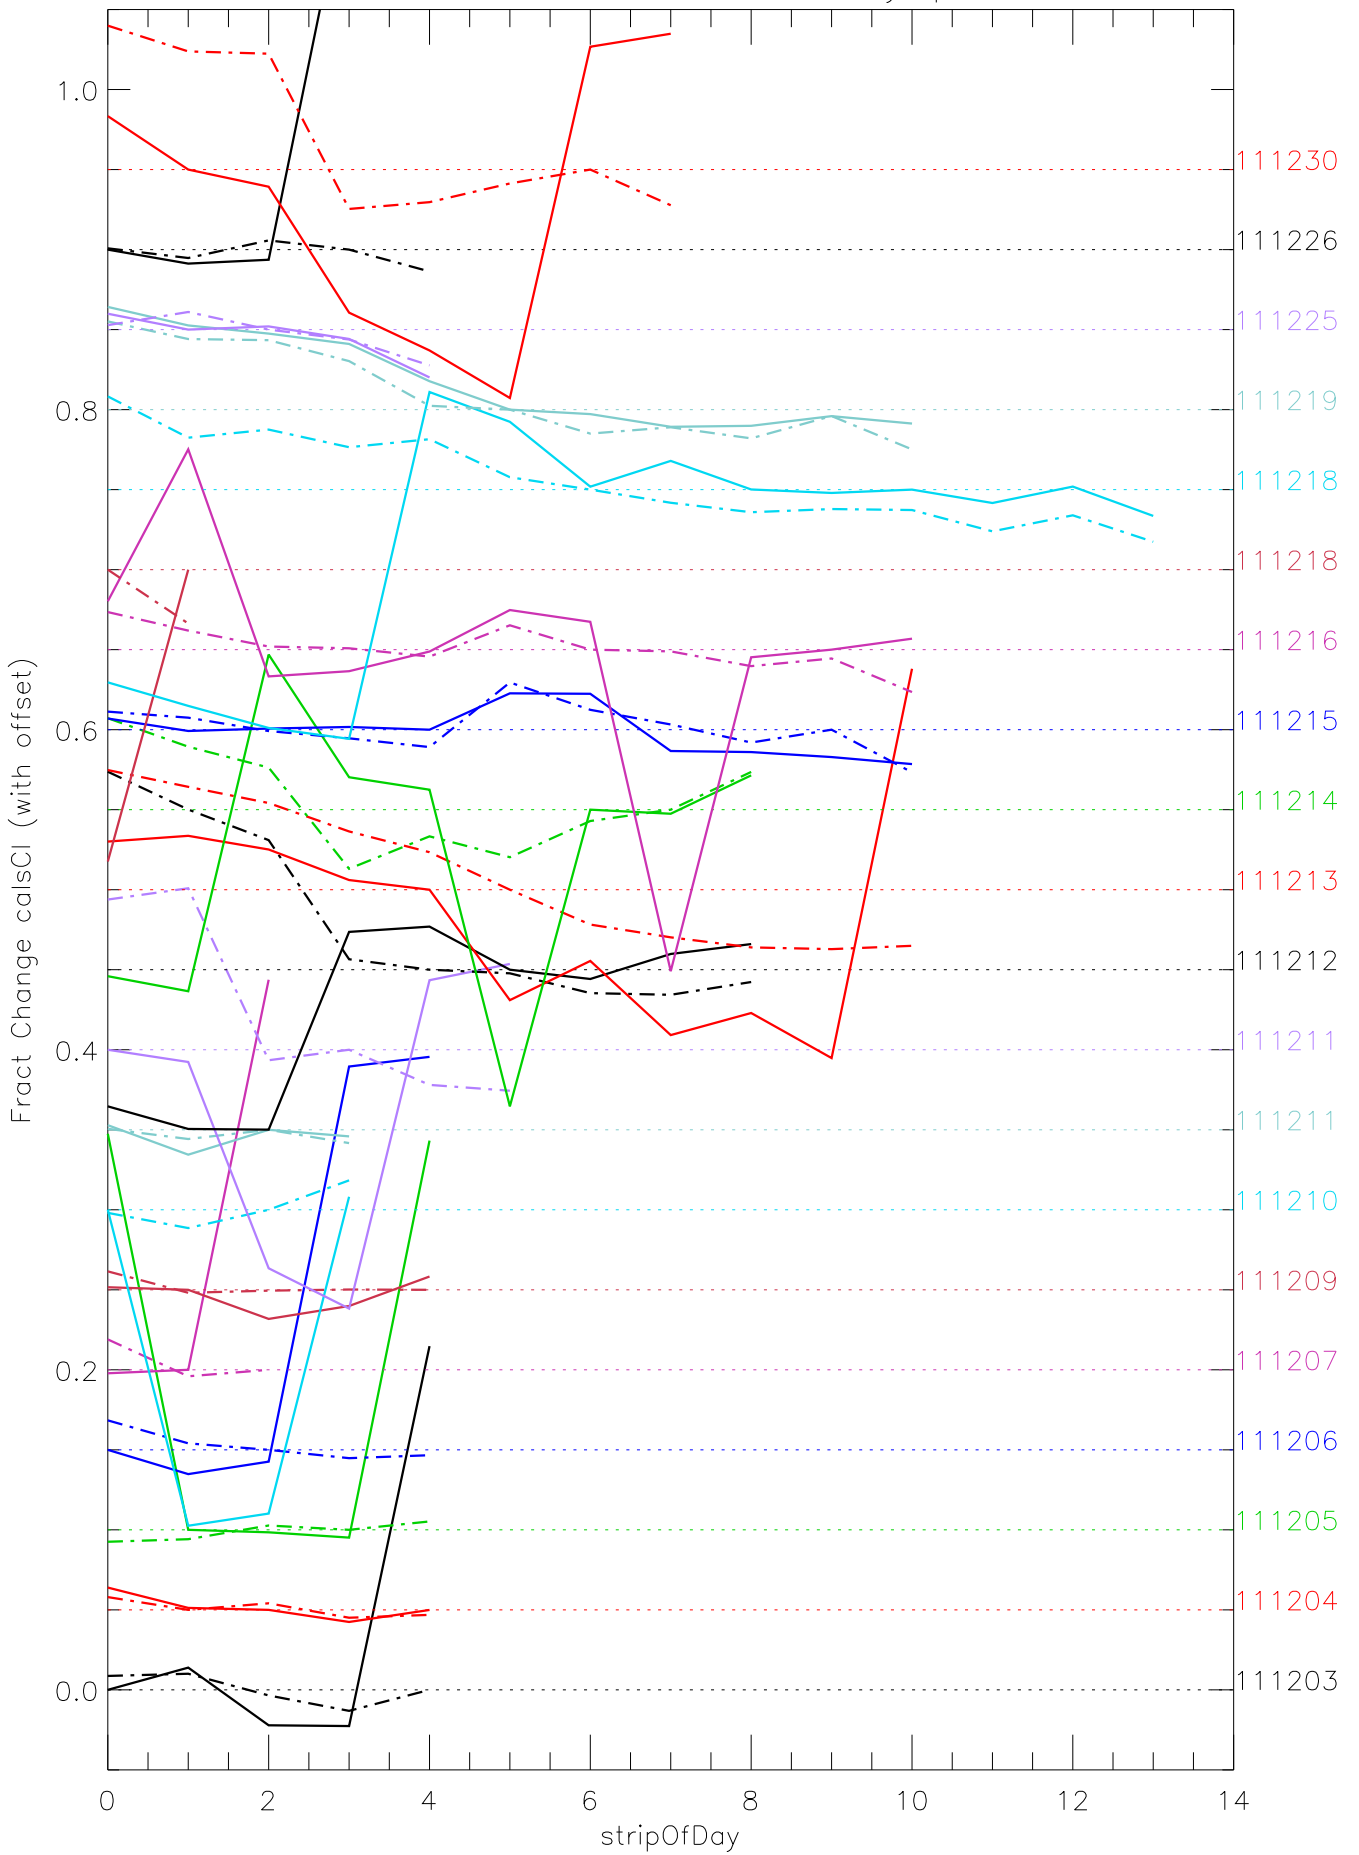

a2048 calsci factors for each day. pixel:0

a2048 calsci factors for each day. pixel:1

a2048 calsci factors for each day. pixel:2

a2048 calsci factors for each day. pixel:3

a2048 calsci factors for each day. pixel:4

a2048 calsci factors for each day. pixel:5