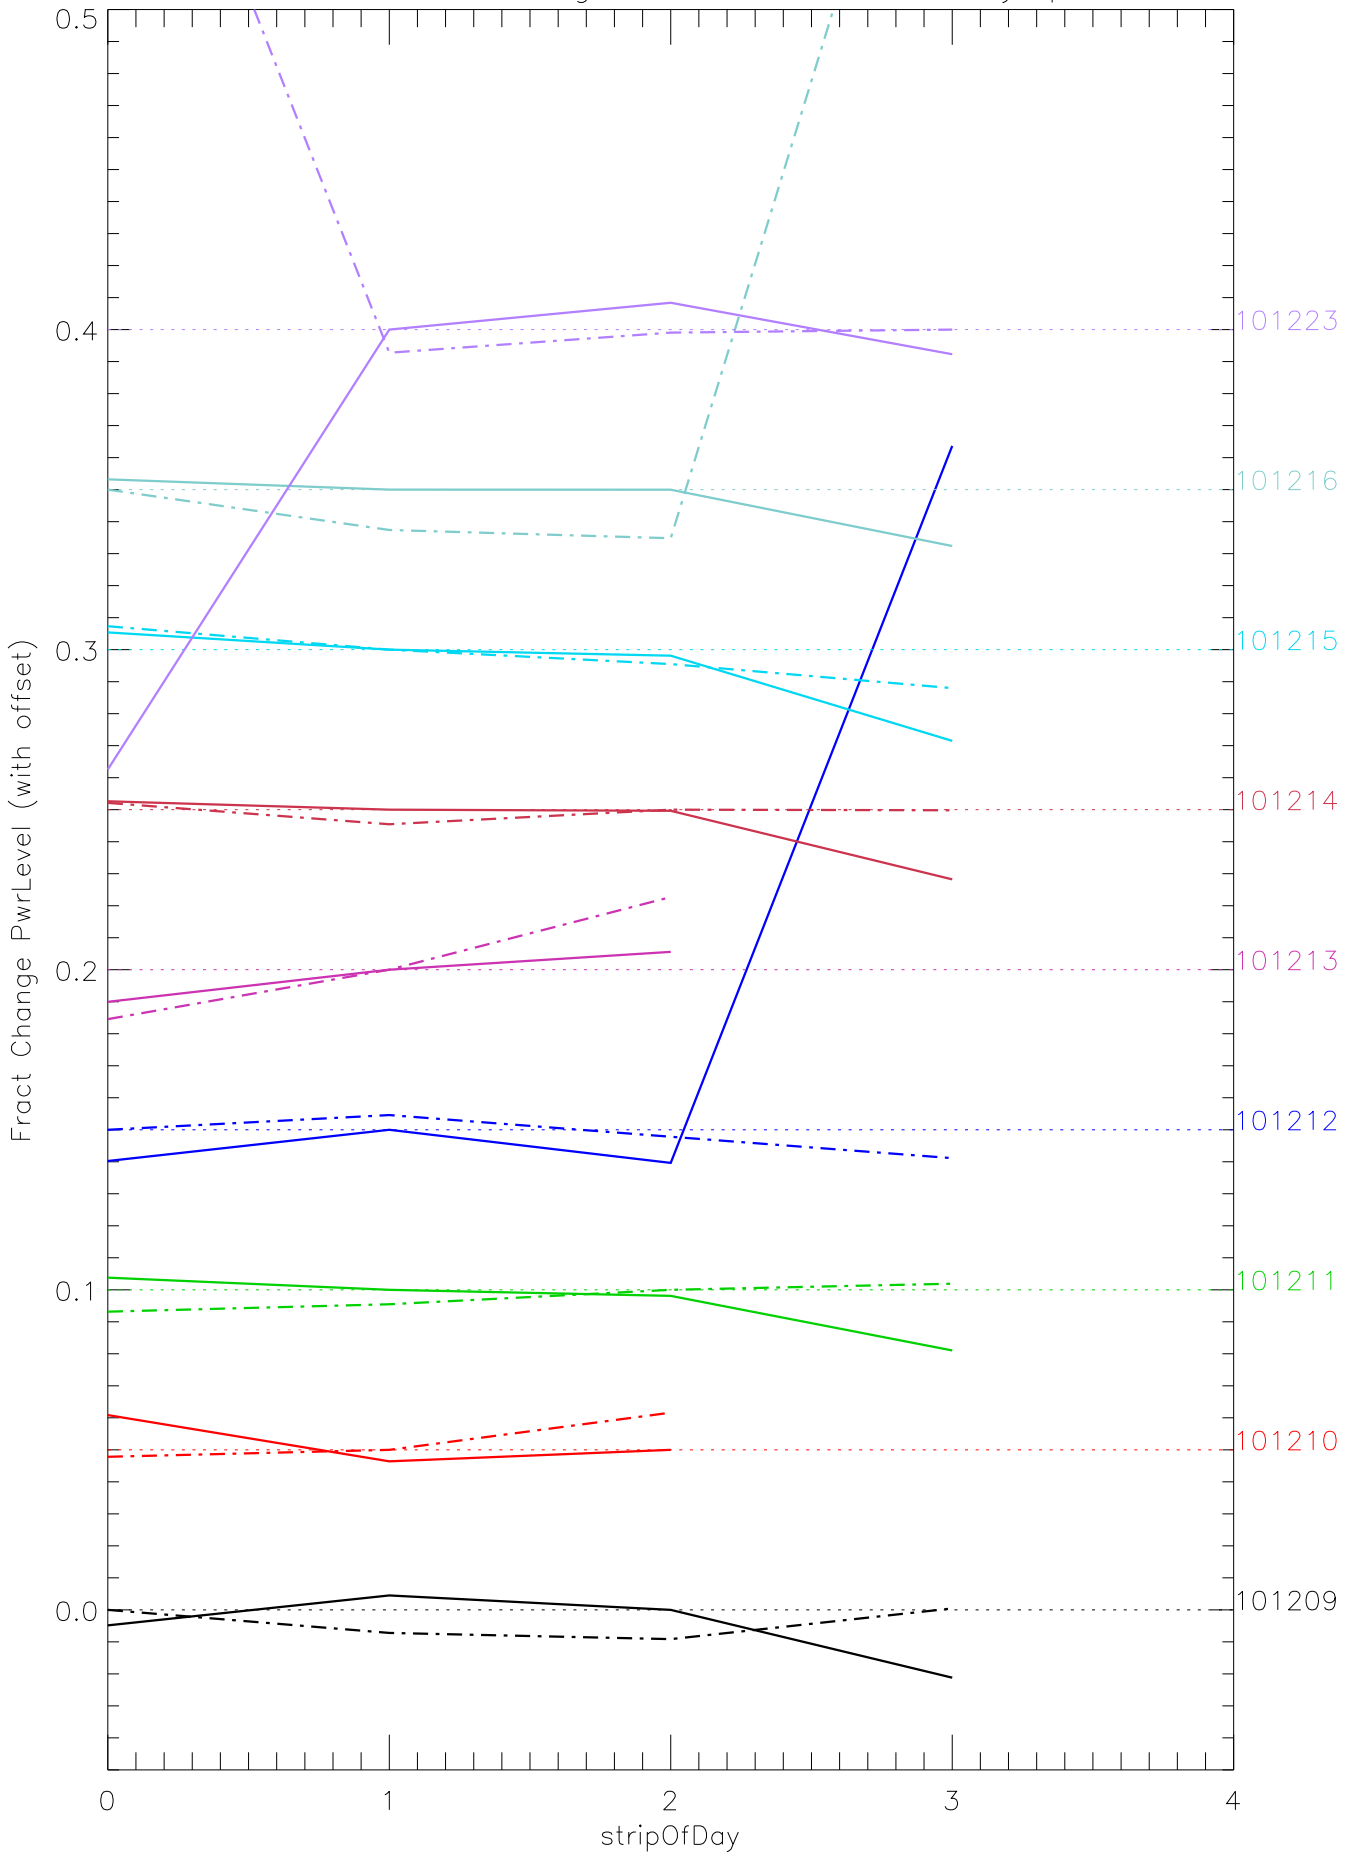

a2048 fractional change PwrLevel for each day. pixel:0

a2048 fractional change PwrLevel for each day. pixel:1

a2048 fractional change PwrLevel for each day. pixel:2

a2048 fractional change PwrLevel for each day. pixel:3

a2048 fractional change PwrLevel for each day. pixel:4

a2048 fractional change PwrLevel for each day. pixel:5

a2048 fractional change PwrLevel for each day. pixel:6