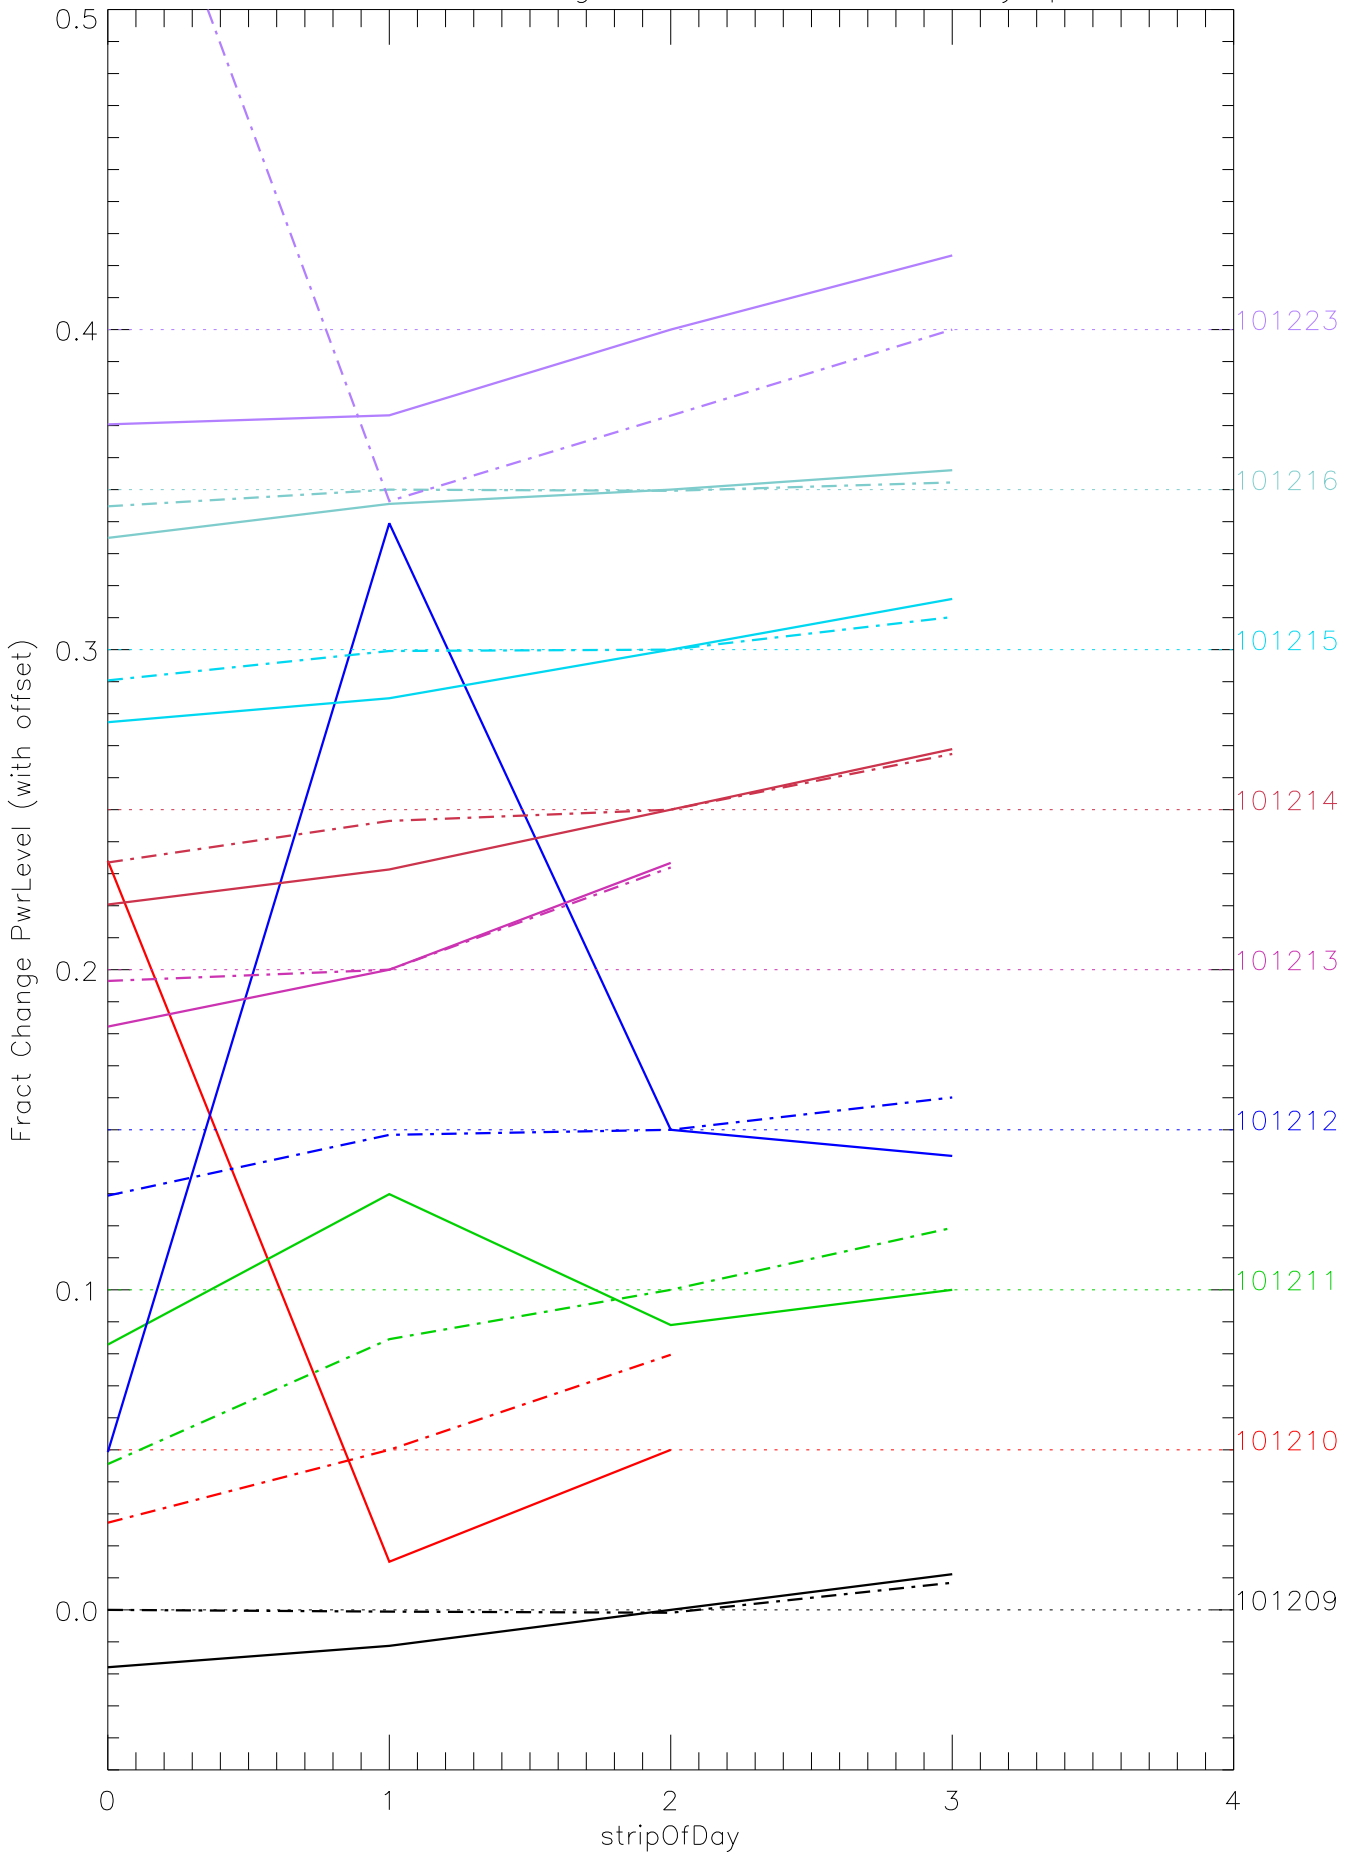

a2048 fractional change PwrLevel for each day. pixel:0

a2048 fractional change PwrLevel for each day. pixel:1

a2048 fractional change PwrLevel for each day. pixel:2

a2048 fractional change PwrLevel for each day. pixel:3

a2048 fractional change PwrLevel for each day. pixel:4

a2048 fractional change PwrLevel for each day. pixel:5

a2048 fractional change PwrLevel for each day. pixel:6