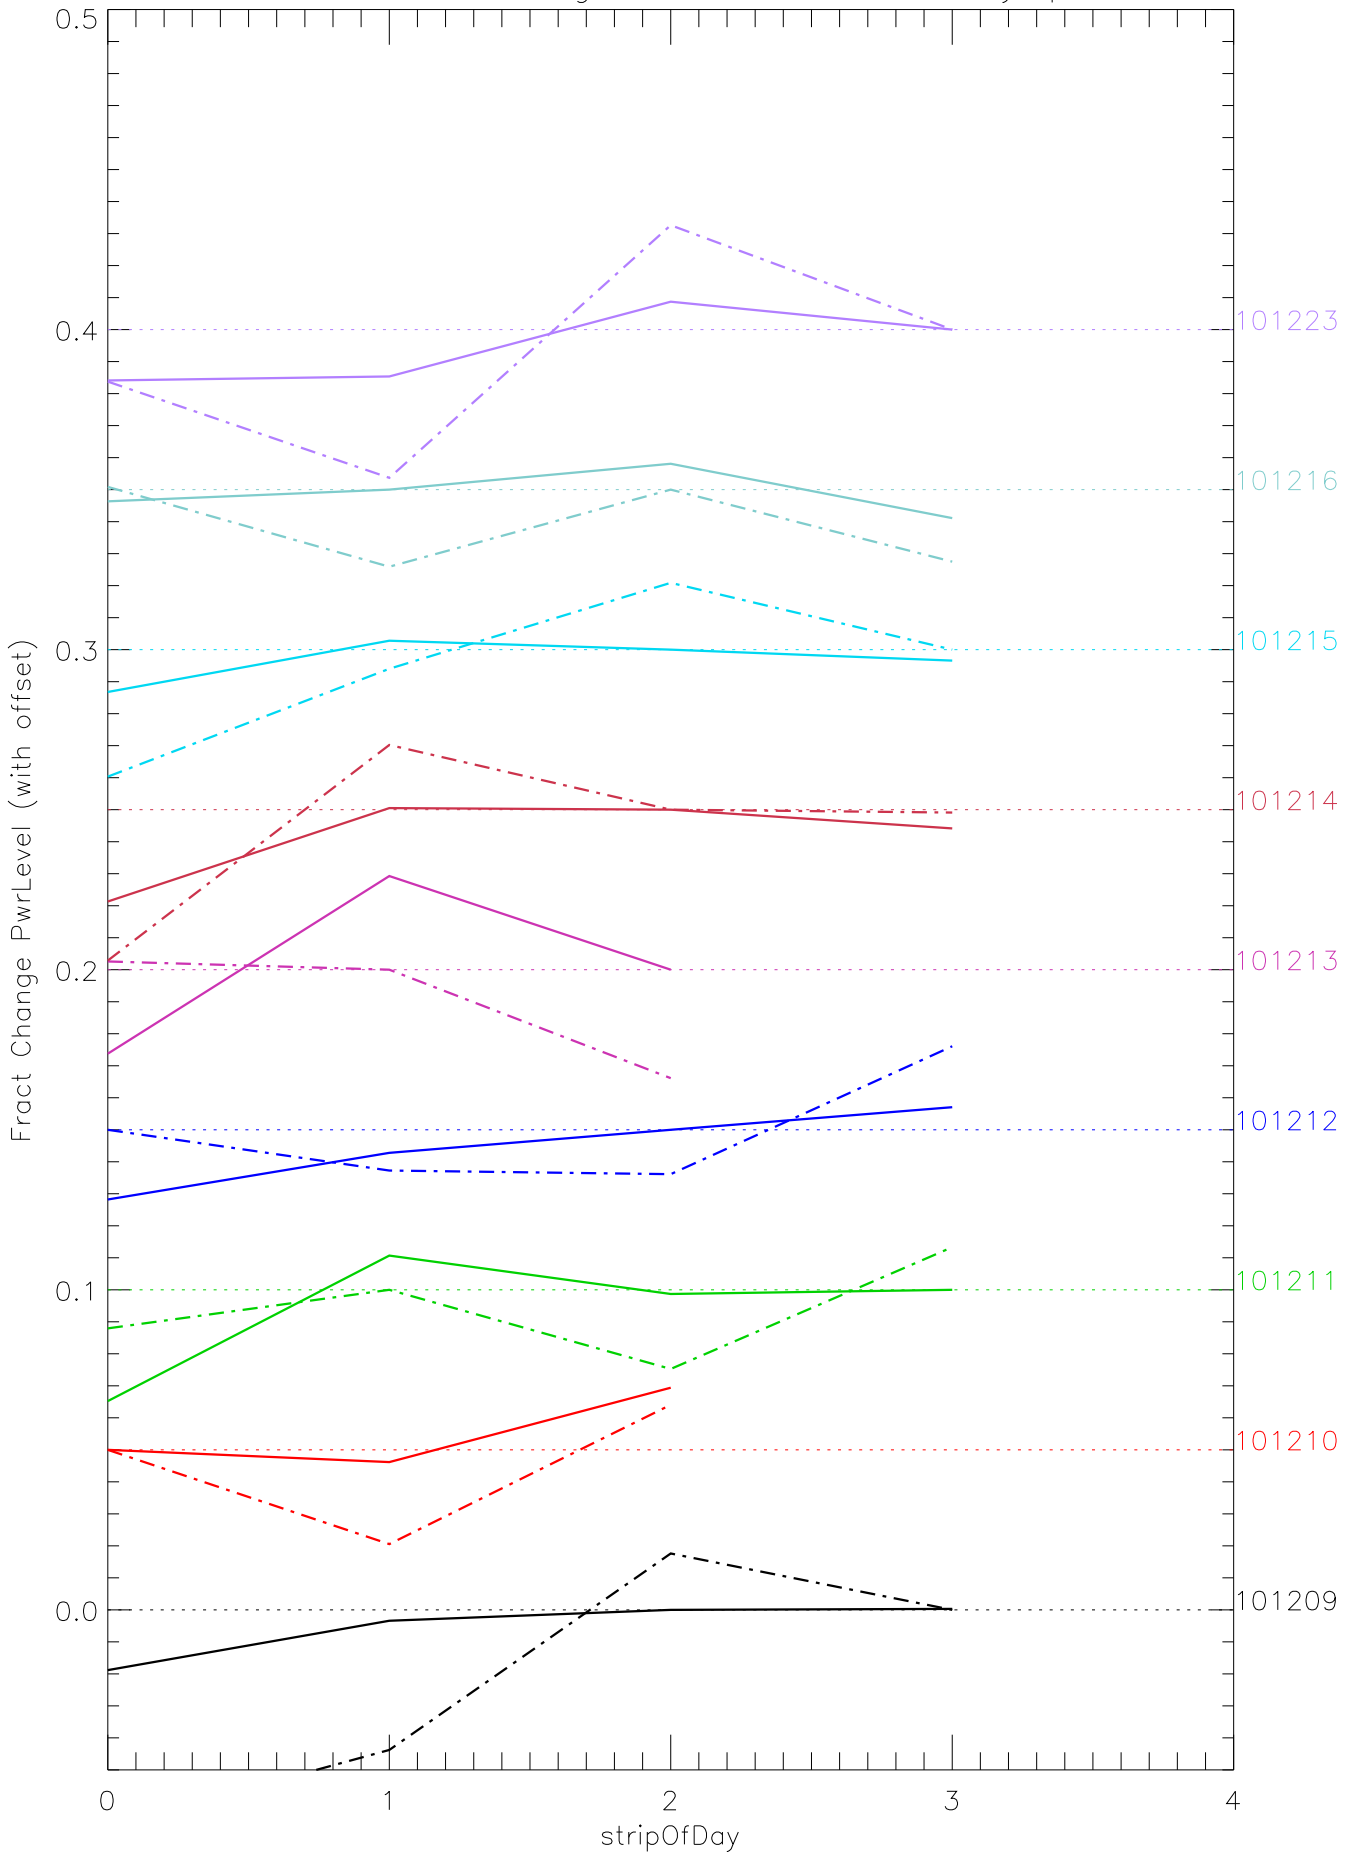

a2048 fractional change PwrLevel for each day. pixel:0

a2048 fractional change PwrLevel for each day. pixel:1

a2048 fractional change PwrLevel for each day. pixel:2

a2048 fractional change PwrLevel for each day. pixel:3

a2048 fractional change PwrLevel for each day. pixel:4

a2048 fractional change PwrLevel for each day. pixel:5

a2048 fractional change PwrLevel for each day. pixel:6