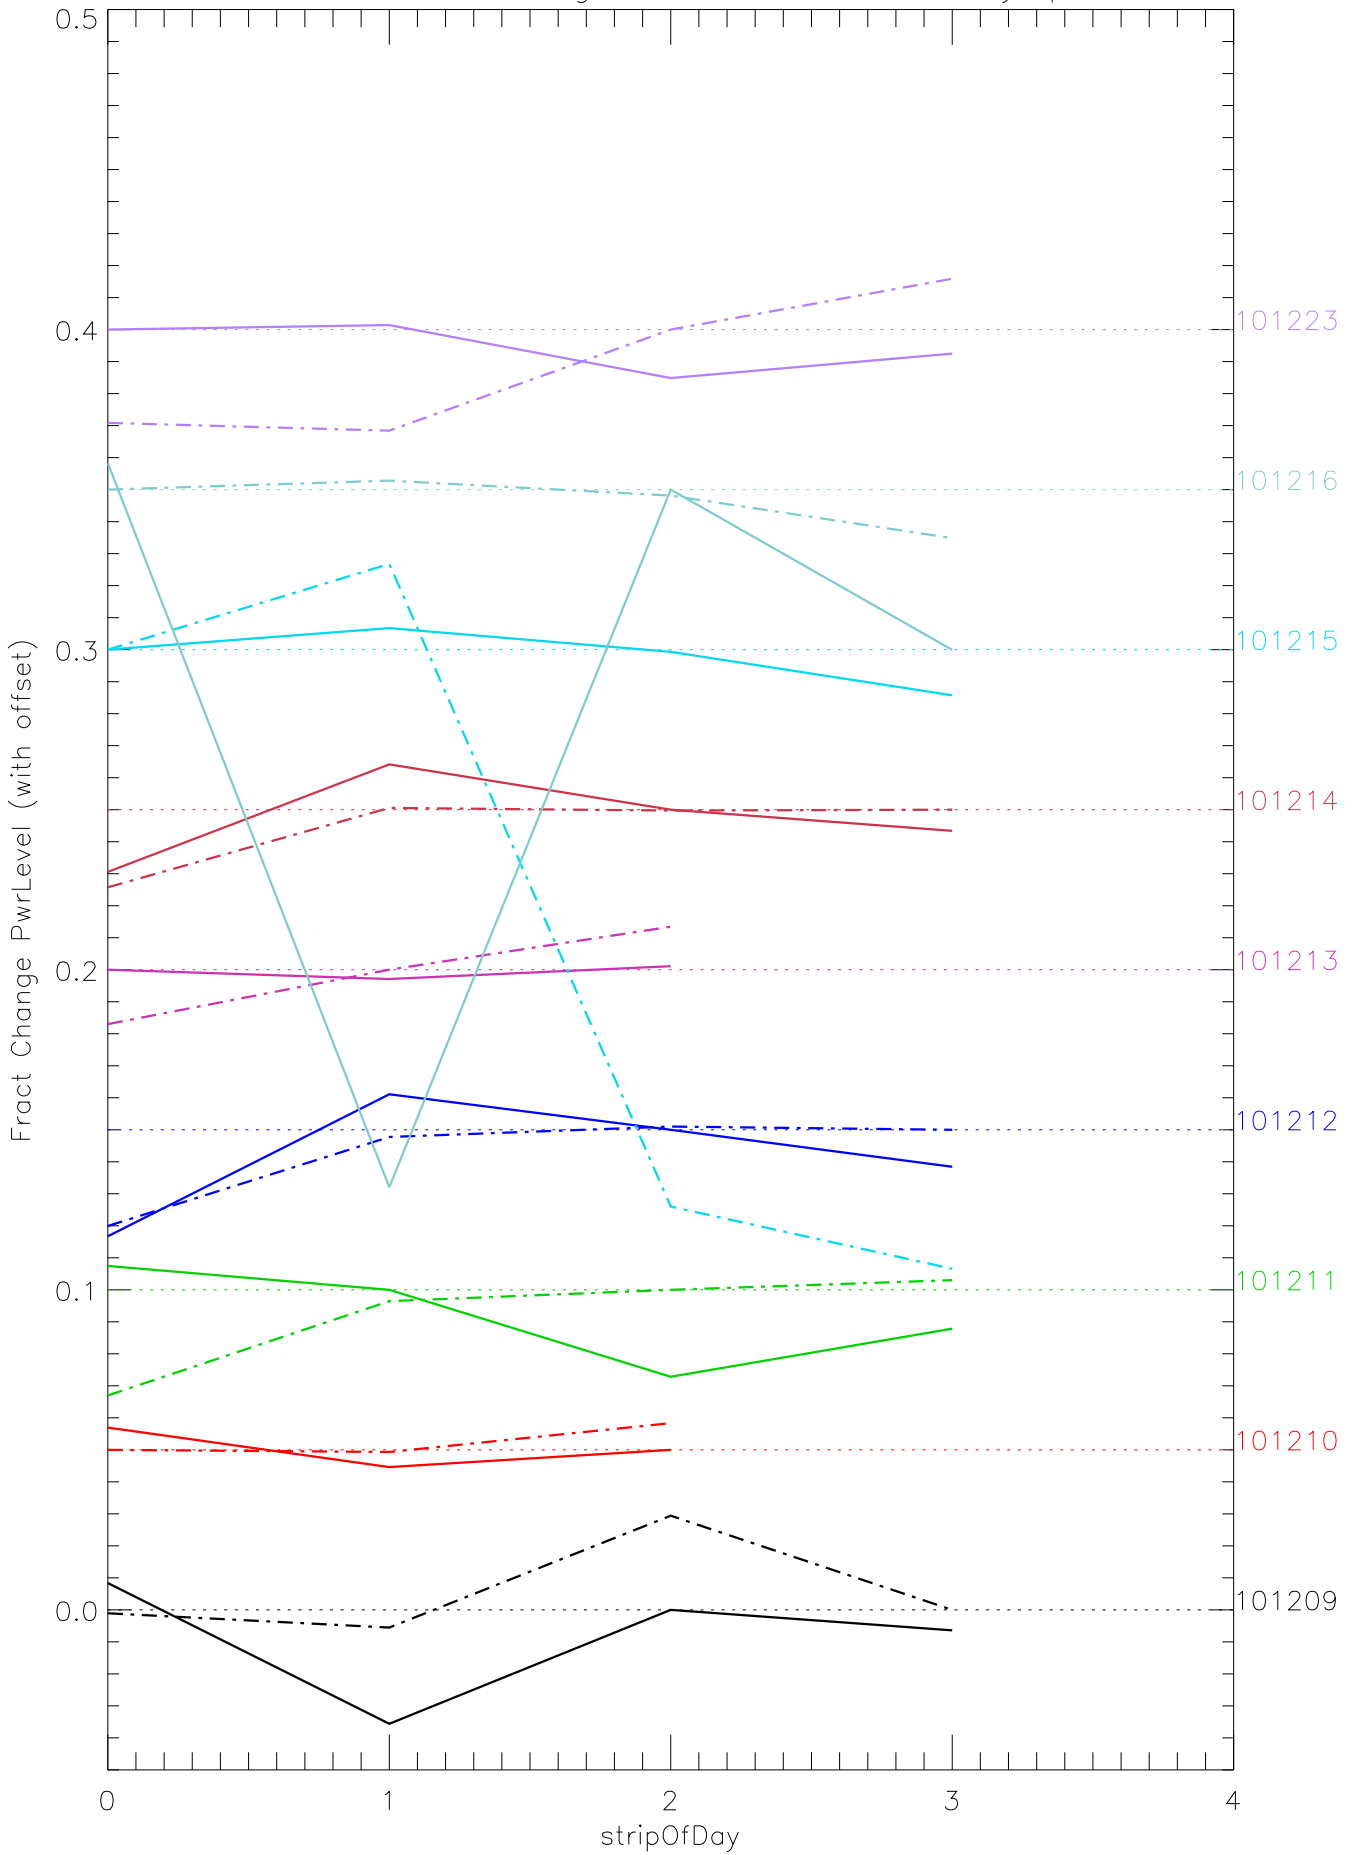

a2048 fractional change PwrLevel for each day. pixel:0

a2048 fractional change PwrLevel for each day. pixel:1

a2048 fractional change PwrLevel for each day. pixel:2

a2048 fractional change PwrLevel for each day. pixel:3

a2048 fractional change PwrLevel for each day. pixel:4

a2048 fractional change PwrLevel for each day. pixel:5

a2048 fractional change PwrLevel for each day. pixel:6