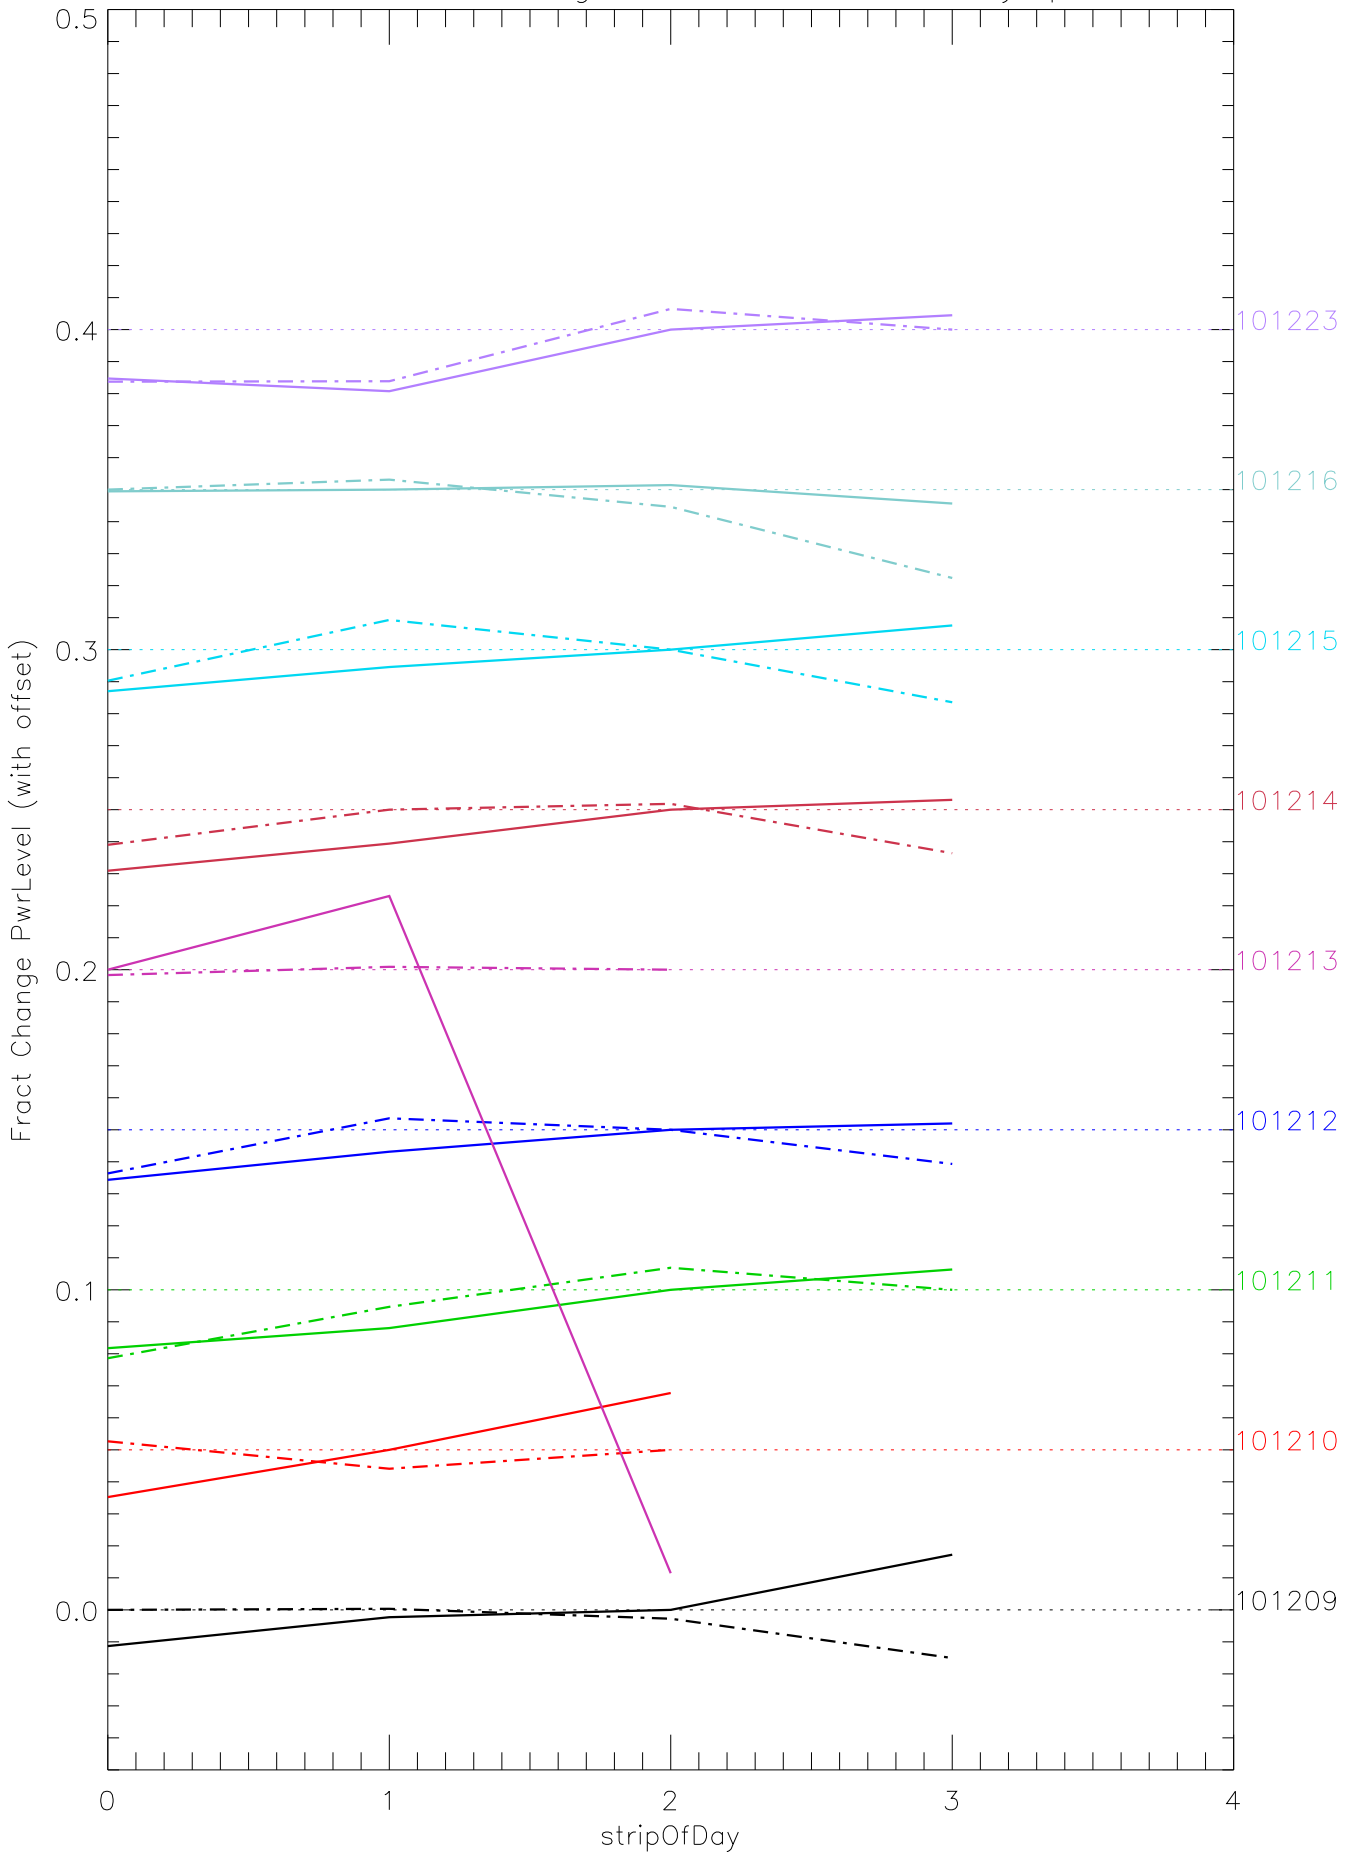

a2048 fractional change PwrLevel for each day. pixel:0

a2048 fractional change PwrLevel for each day. pixel:1

a2048 fractional change PwrLevel for each day. pixel:2

a2048 fractional change PwrLevel for each day. pixel:3

a2048 fractional change PwrLevel for each day. pixel:4

a2048 fractional change PwrLevel for each day. pixel:5

a2048 fractional change PwrLevel for each day. pixel:6