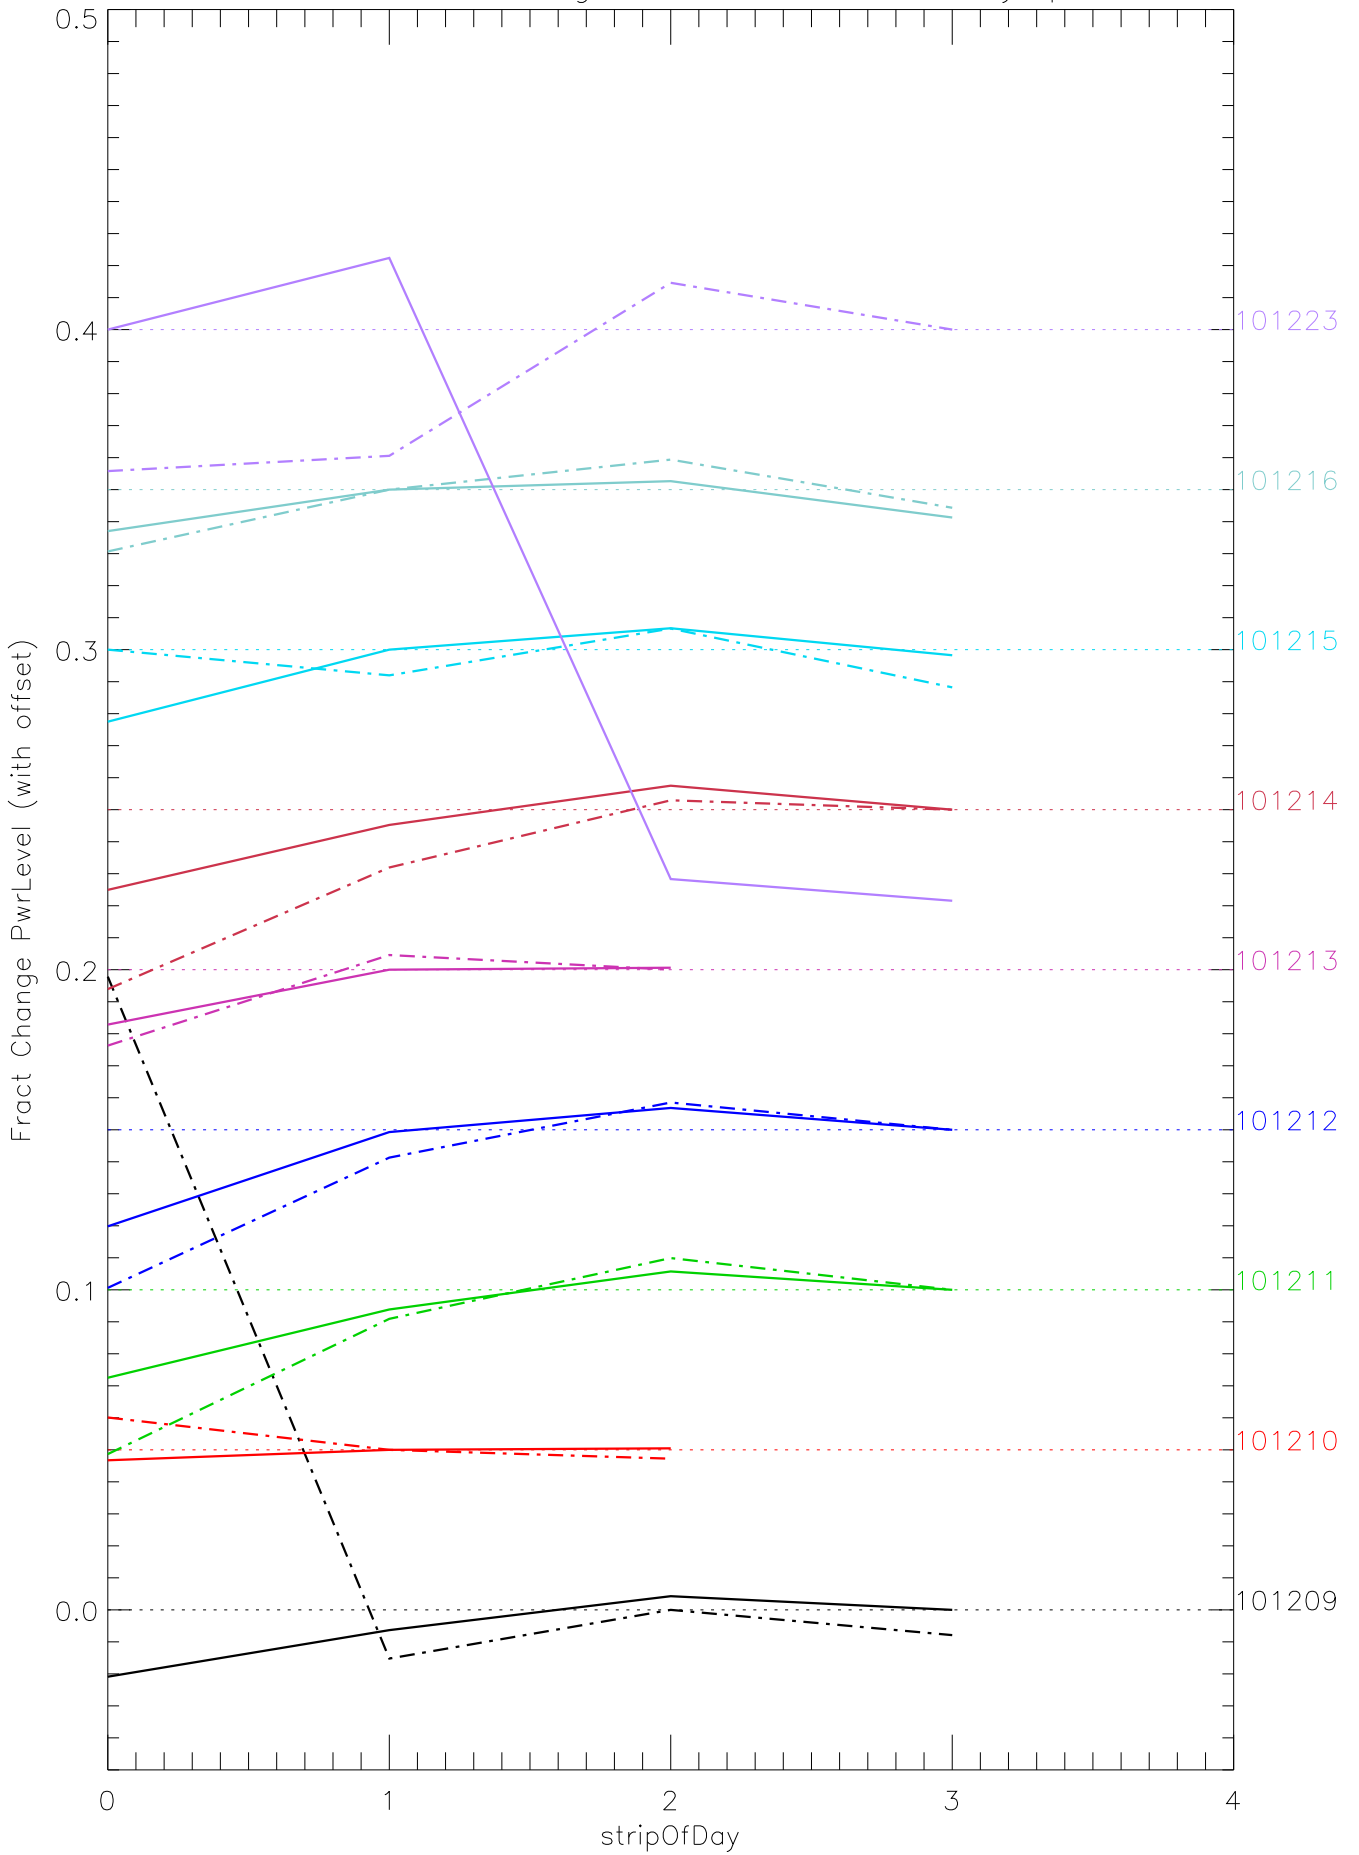

a2048 fractional change PwrLevel for each day. pixel:0

a2048 fractional change PwrLevel for each day. pixel:1

a2048 fractional change PwrLevel for each day. pixel:2

a2048 fractional change PwrLevel for each day. pixel:3

a2048 fractional change PwrLevel for each day. pixel:4

a2048 fractional change PwrLevel for each day. pixel:5

a2048 fractional change PwrLevel for each day. pixel:6