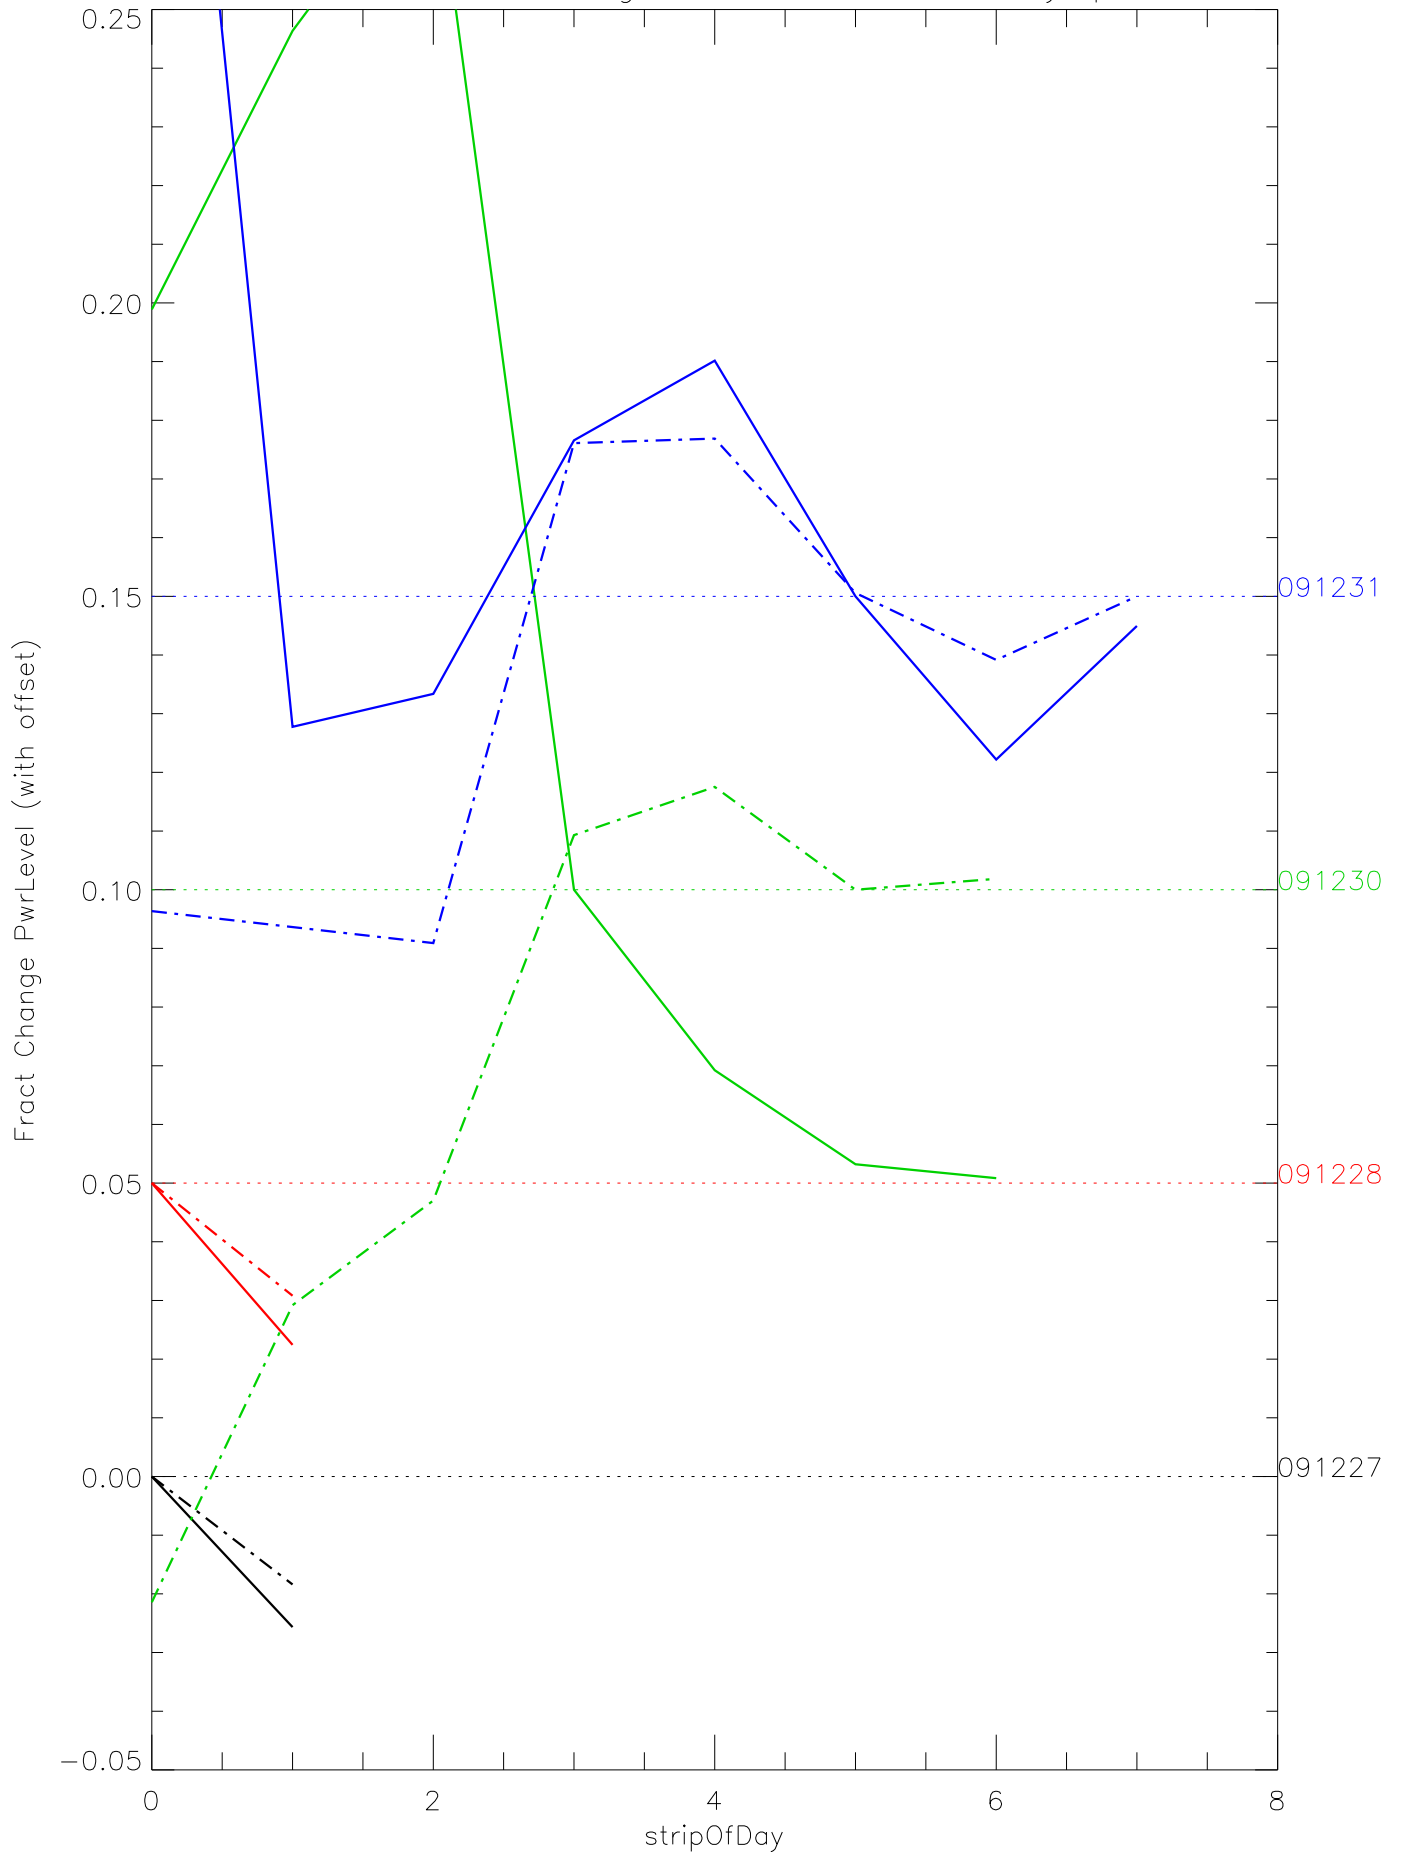

a2048 fractional change PwrLevel for each day. pixel:0

a2048 fractional change PwrLevel for each day. pixel:1

a2048 fractional change PwrLevel for each day. pixel:2

a2048 fractional change PwrLevel for each day. pixel:3

a2048 fractional change PwrLevel for each day. pixel:4

a2048 fractional change PwrLevel for each day. pixel:5

a2048 fractional change PwrLevel for each day. pixel:6