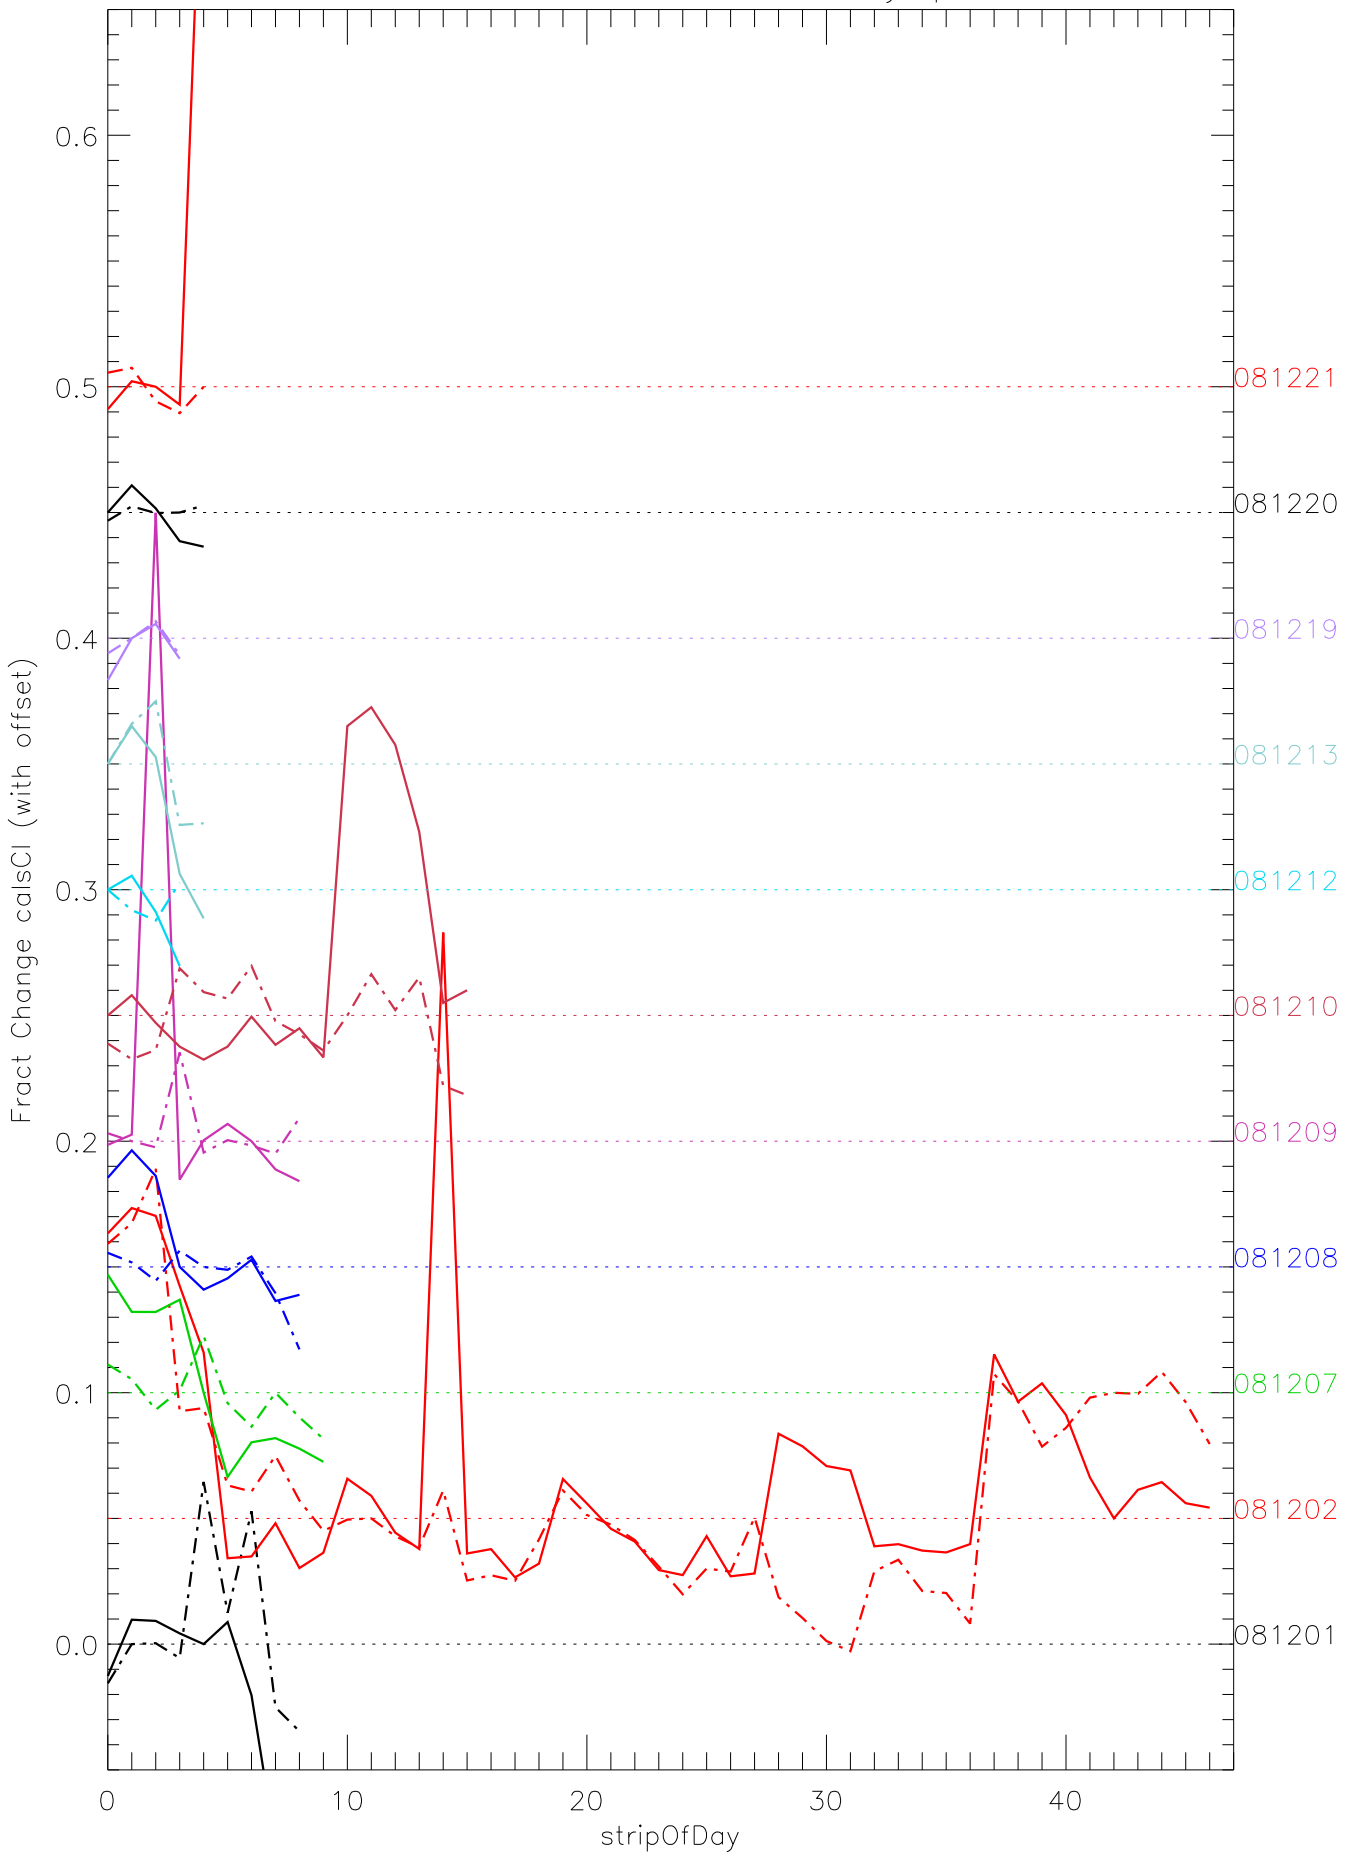

a2048 calsci factors for each day. pixel:0

a2048 calsci factors for each day. pixel:1

a2048 calsci factors for each day. pixel:2

a2048 calsci factors for each day. pixel:3

a2048 calsci factors for each day. pixel:4

a2048 calsci factors for each day. pixel:5

a2048 calsci factors for each day. pixel:6