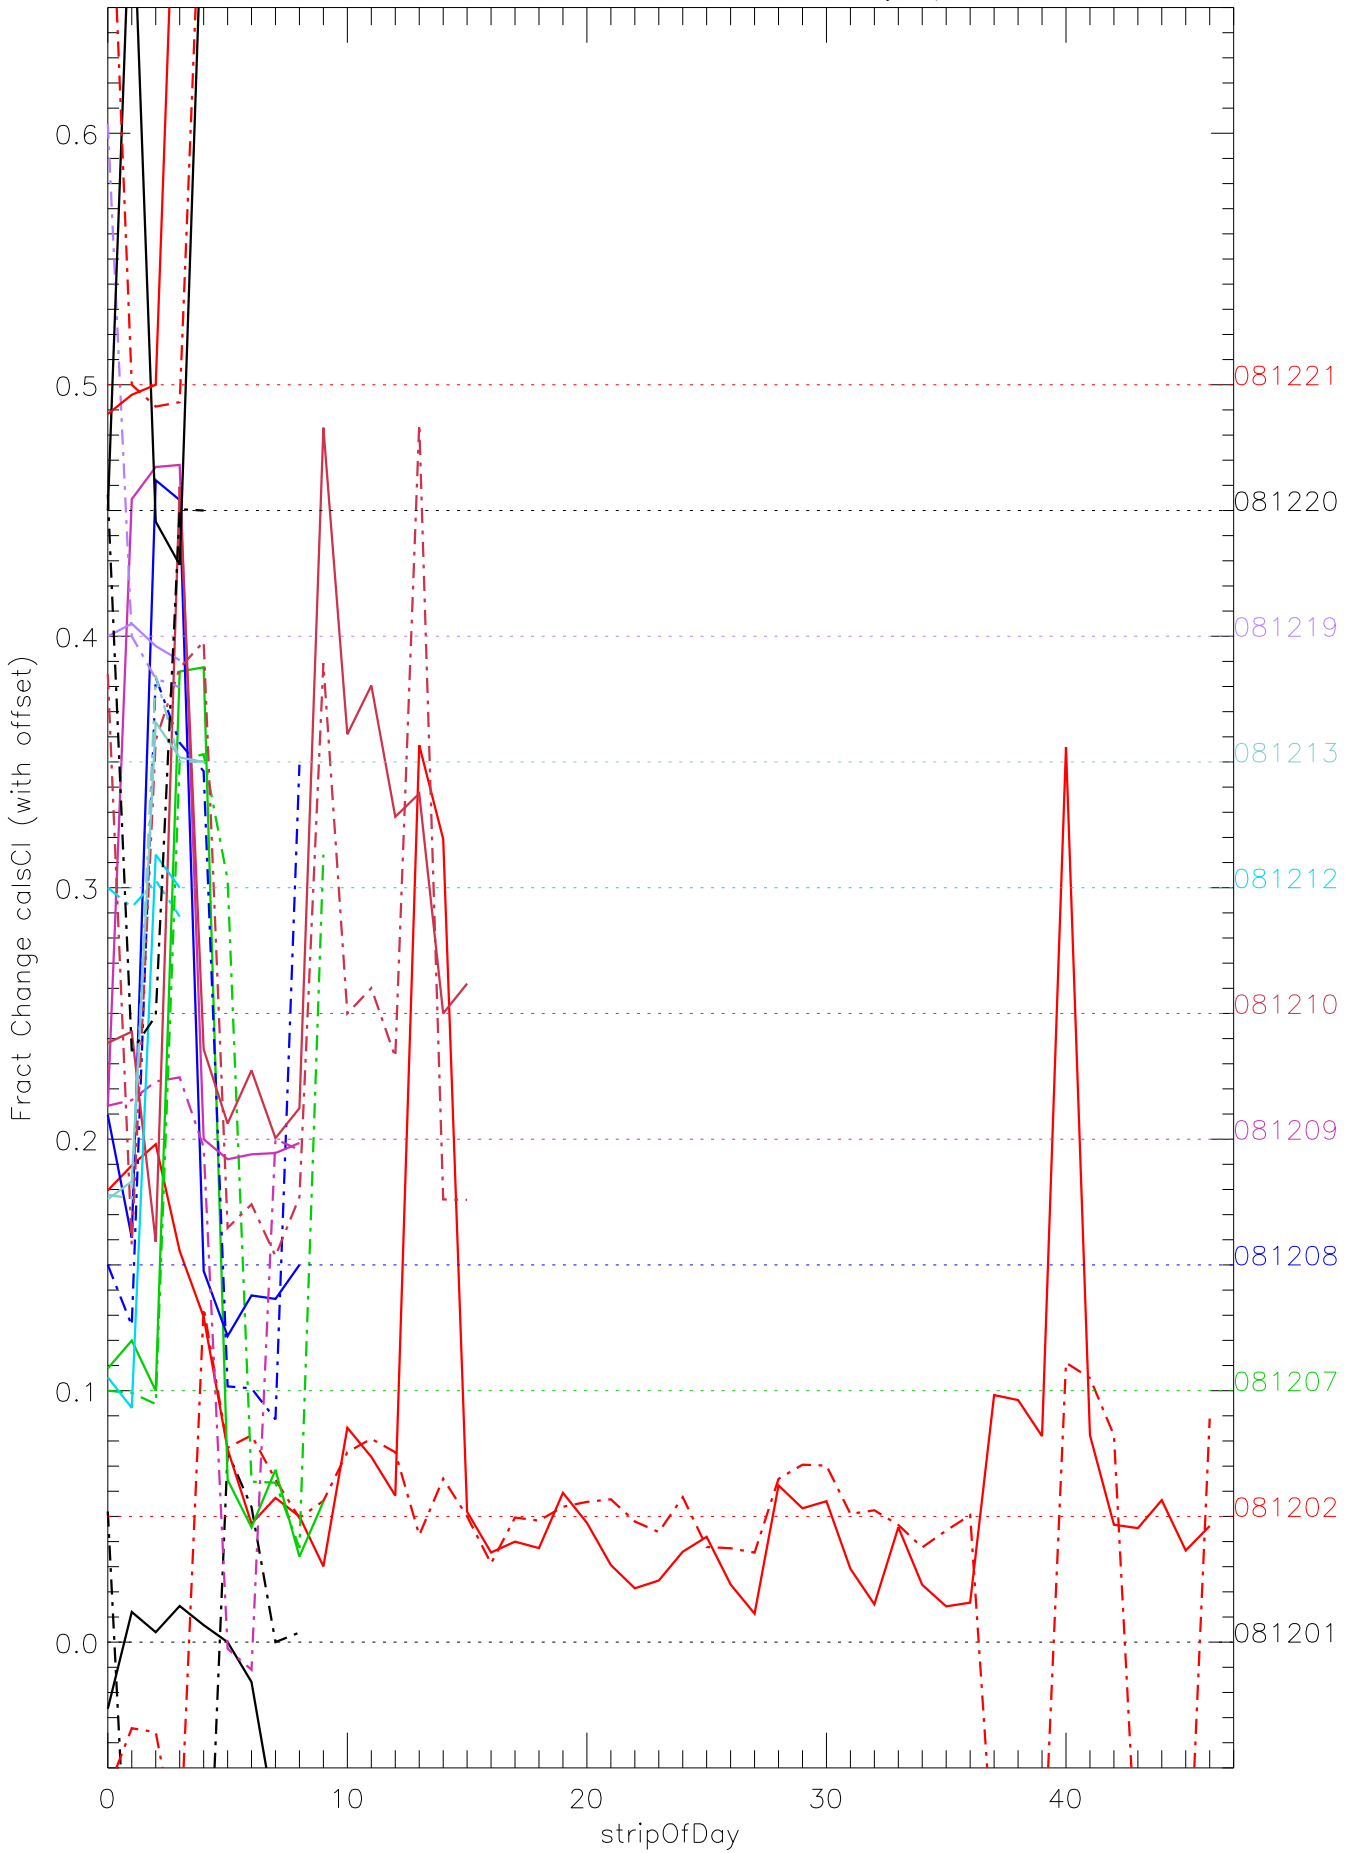

a2048 calsci factors for each day. pixel:0

a2048 calsci factors for each day. pixel:1

a2048 calsci factors for each day. pixel:2

a2048 calsci factors for each day. pixel:3

a2048 calsci factors for each day. pixel:4

a2048 calsci factors for each day. pixel:5

a2048 calsci factors for each day. pixel:6