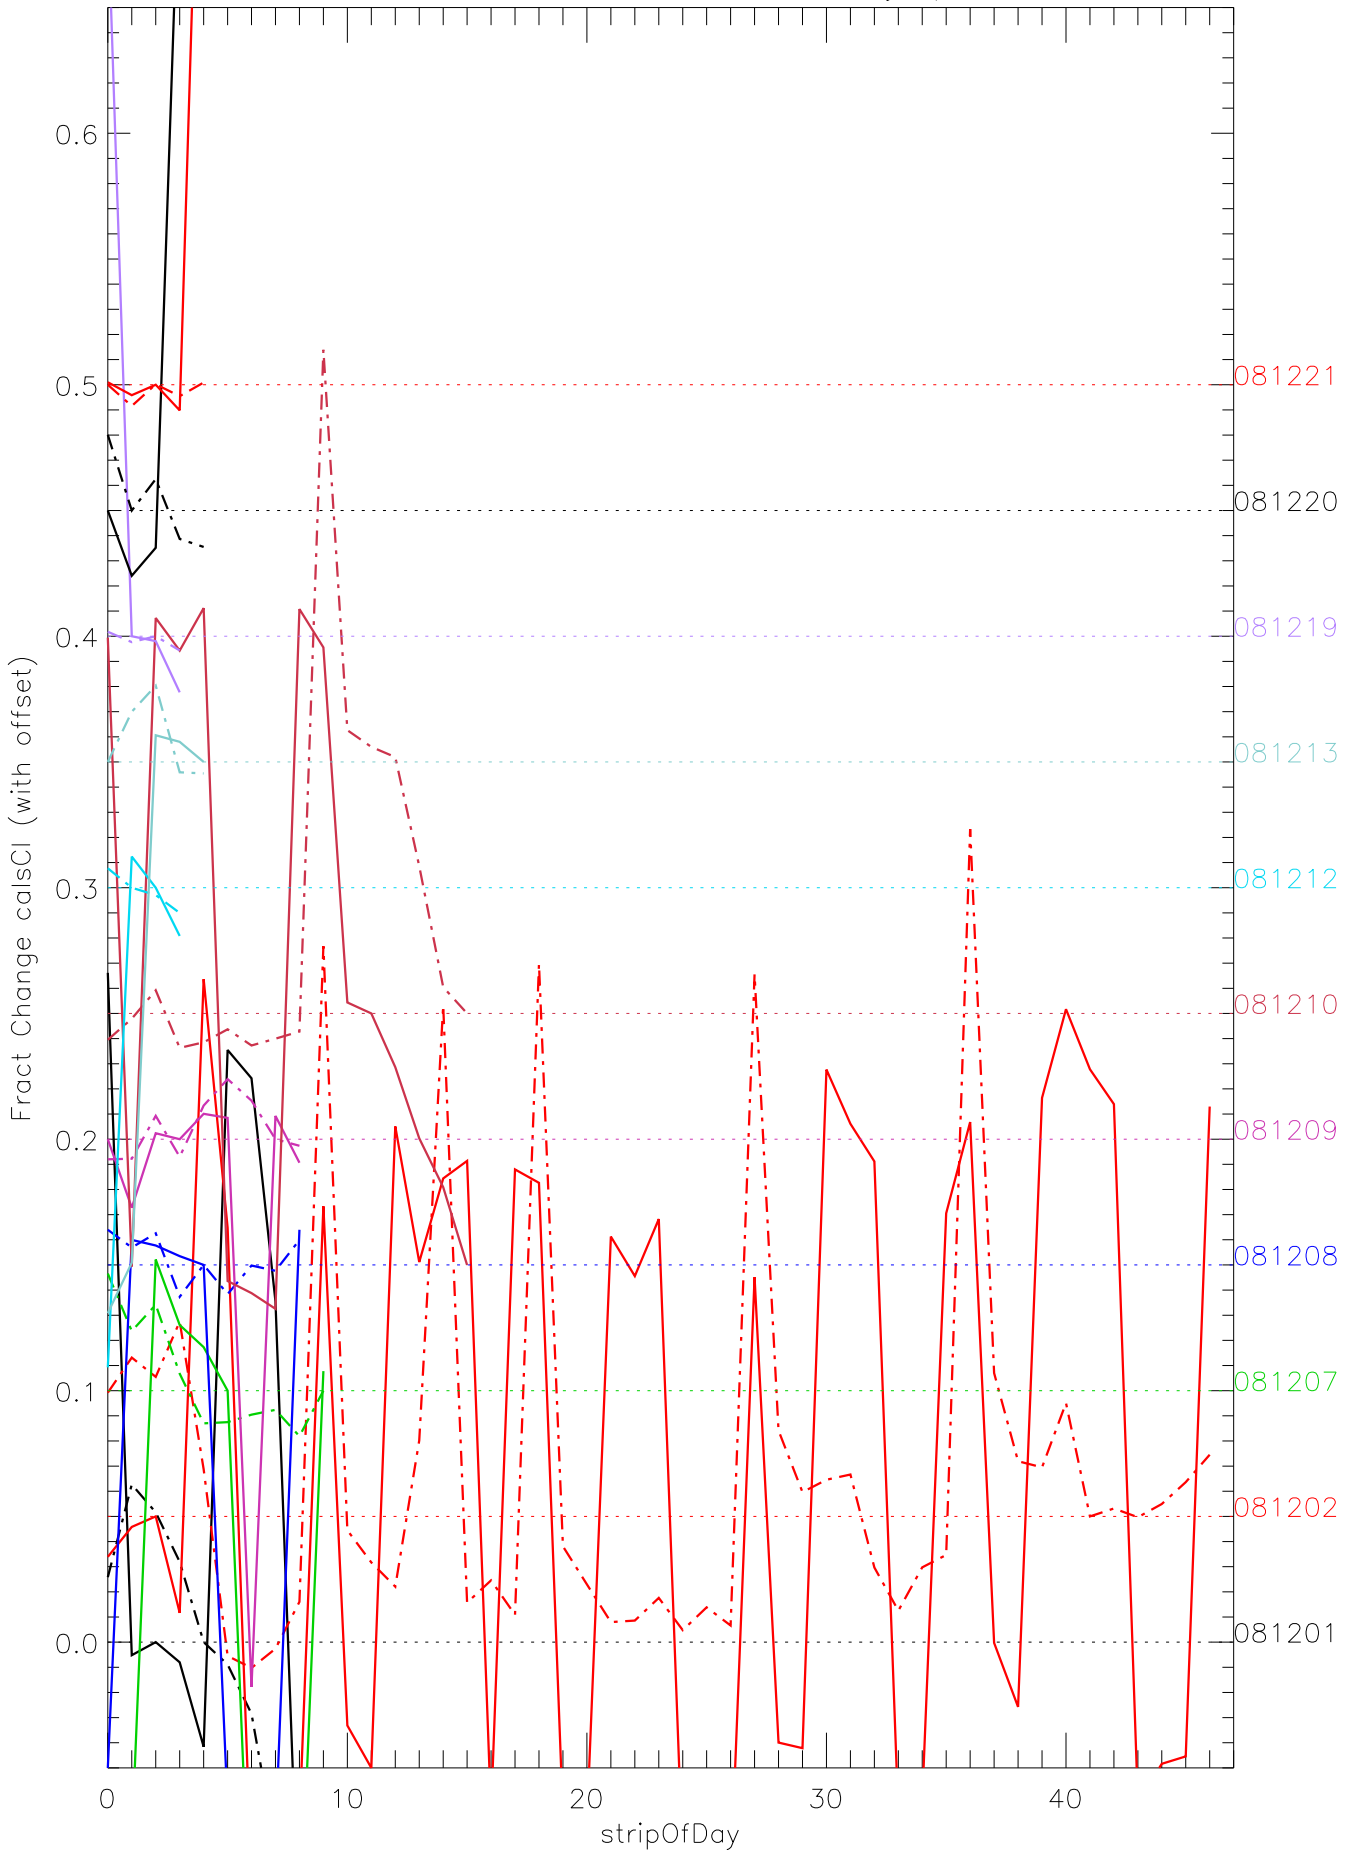

a2048 calsci factors for each day. pixel:0

a2048 calsci factors for each day. pixel:1

a2048 calsci factors for each day. pixel:2

a2048 calsci factors for each day. pixel:3

a2048 calsci factors for each day. pixel:4

a2048 calsci factors for each day. pixel:5

a2048 calsci factors for each day. pixel:6