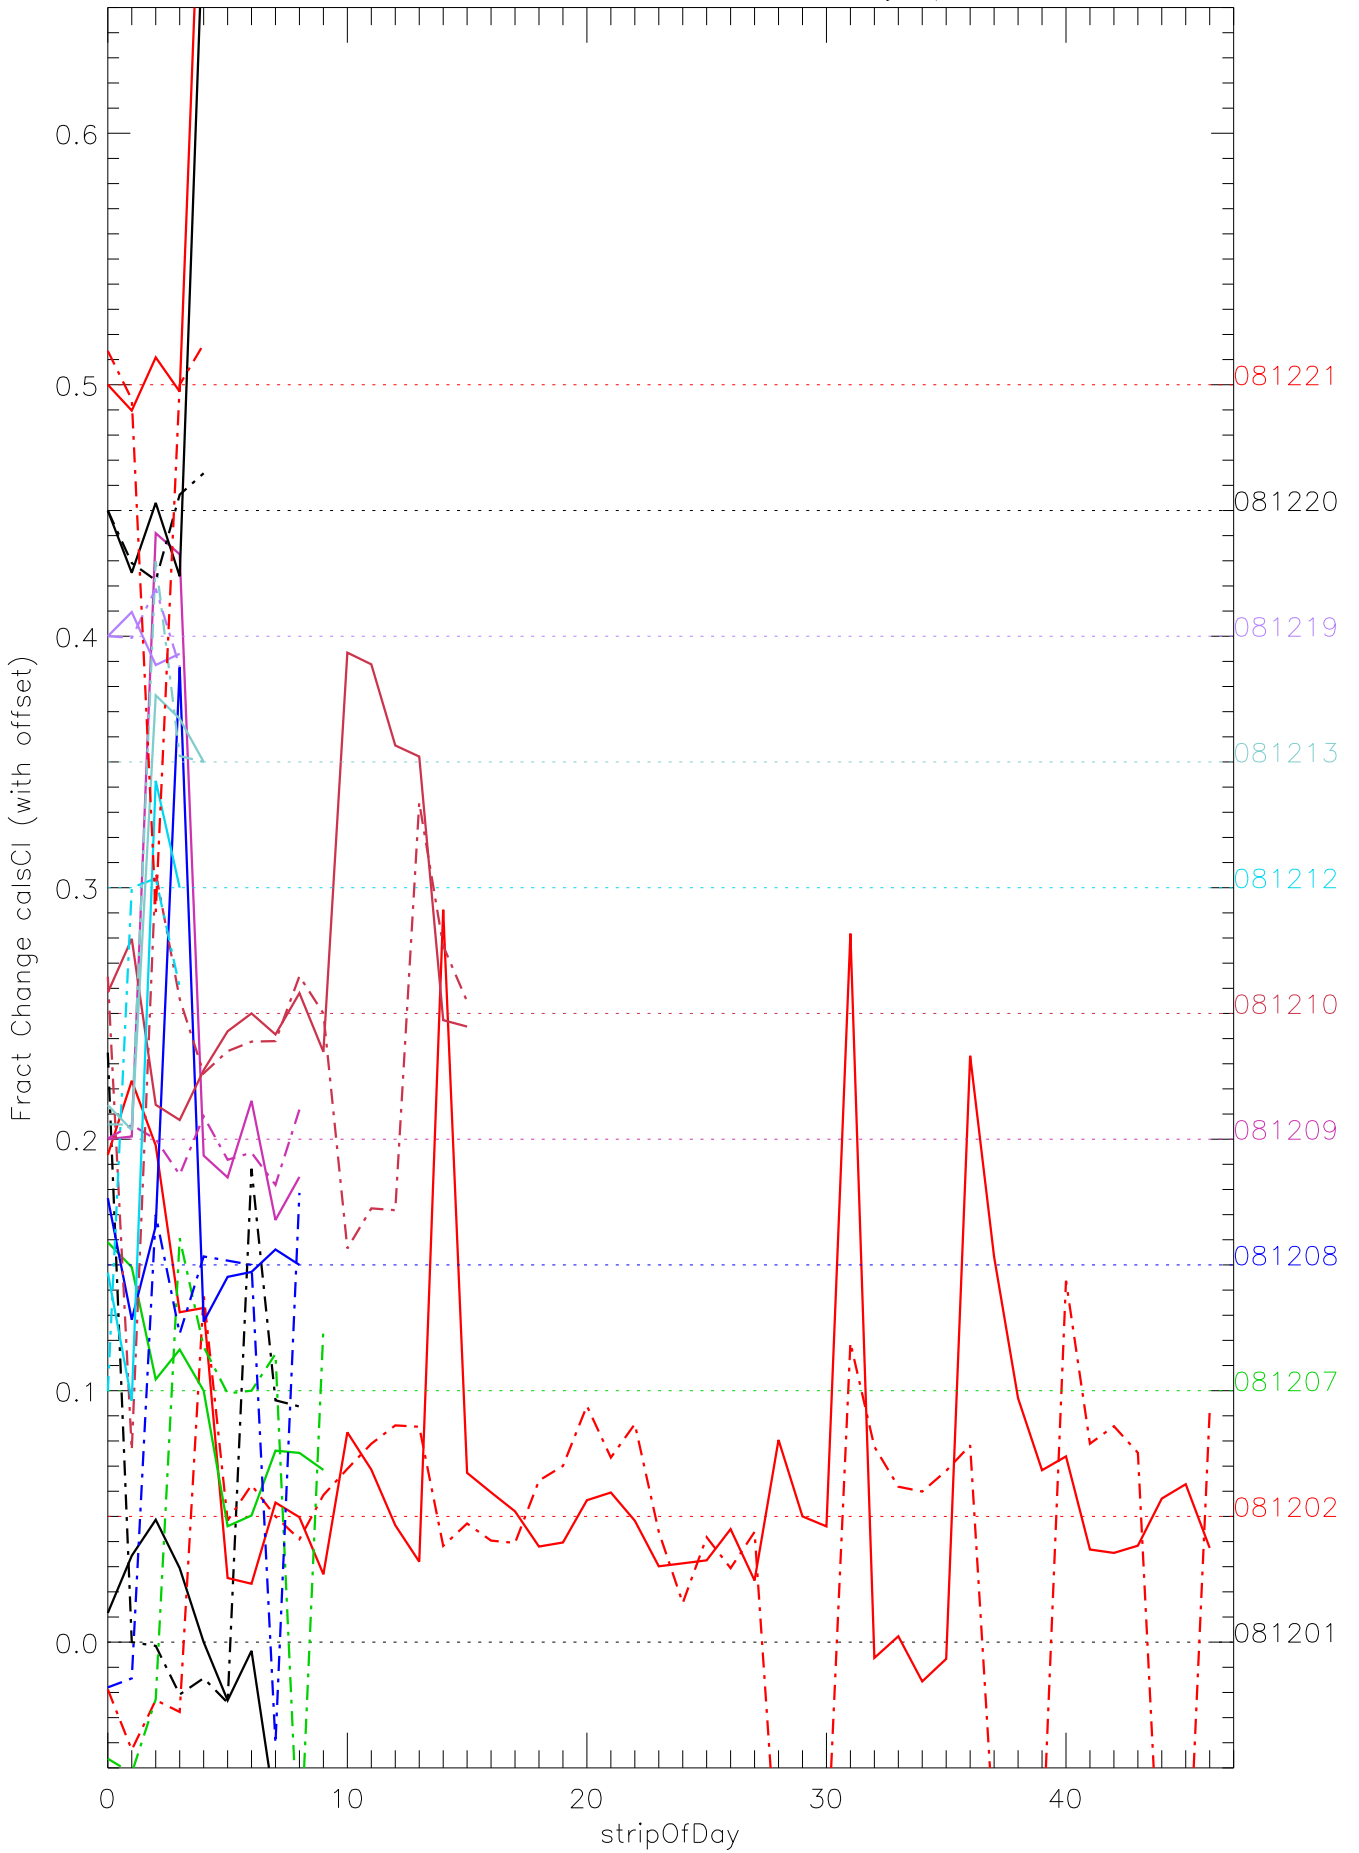

a2048 calsci factors for each day. pixel:0

a2048 calsci factors for each day. pixel:1

a2048 calsci factors for each day. pixel:2

a2048 calsci factors for each day. pixel:3

a2048 calsci factors for each day. pixel:4

a2048 calsci factors for each day. pixel:5

a2048 calsci factors for each day. pixel:6