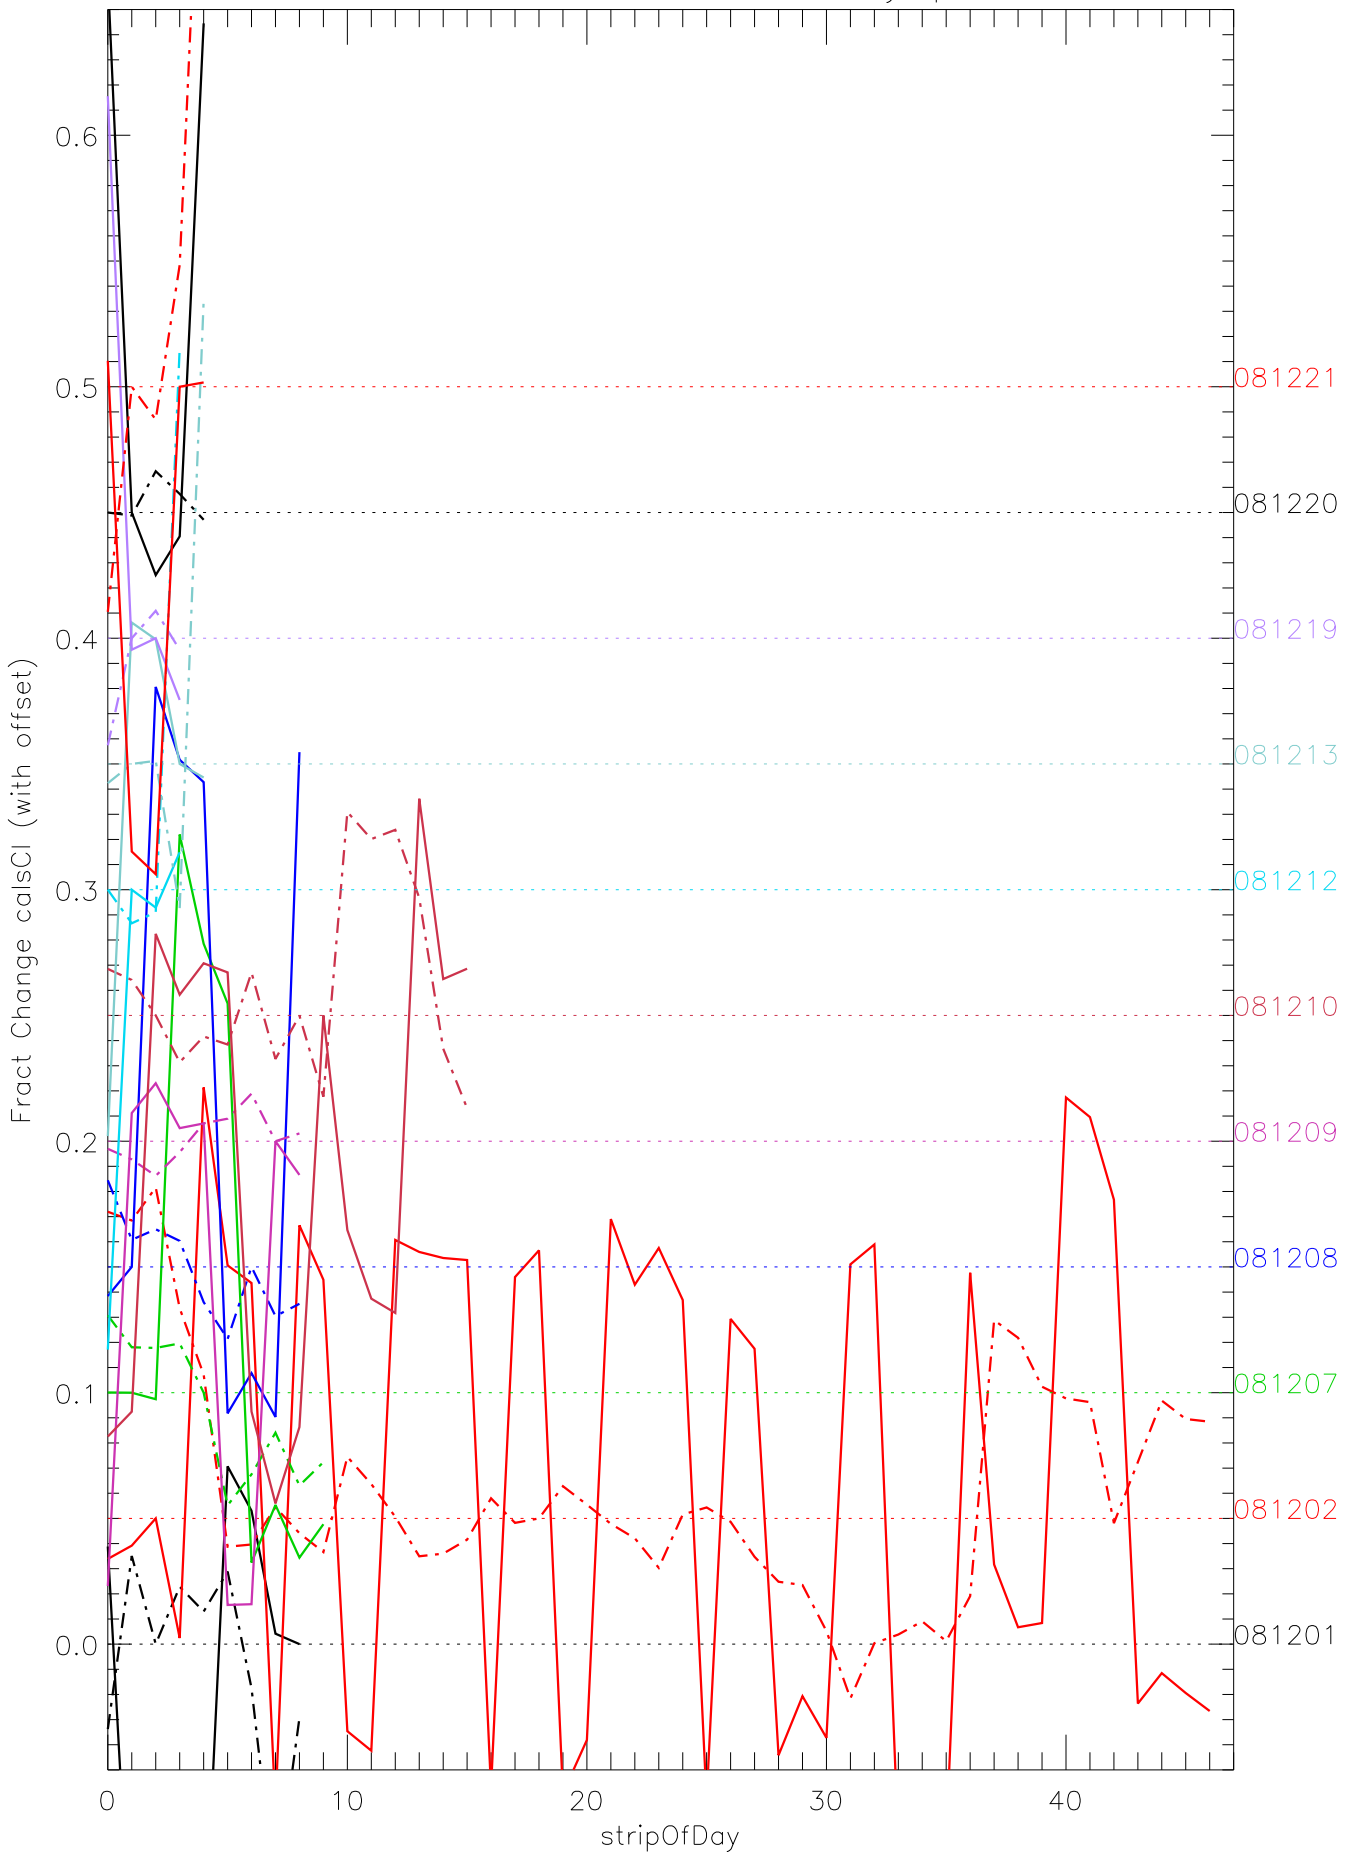

a2048 calsci factors for each day. pixel:0

a2048 calsci factors for each day. pixel:1

a2048 calsci factors for each day. pixel:2

a2048 calsci factors for each day. pixel:3

a2048 calsci factors for each day. pixel:4

a2048 calsci factors for each day. pixel:5

a2048 calsci factors for each day. pixel:6