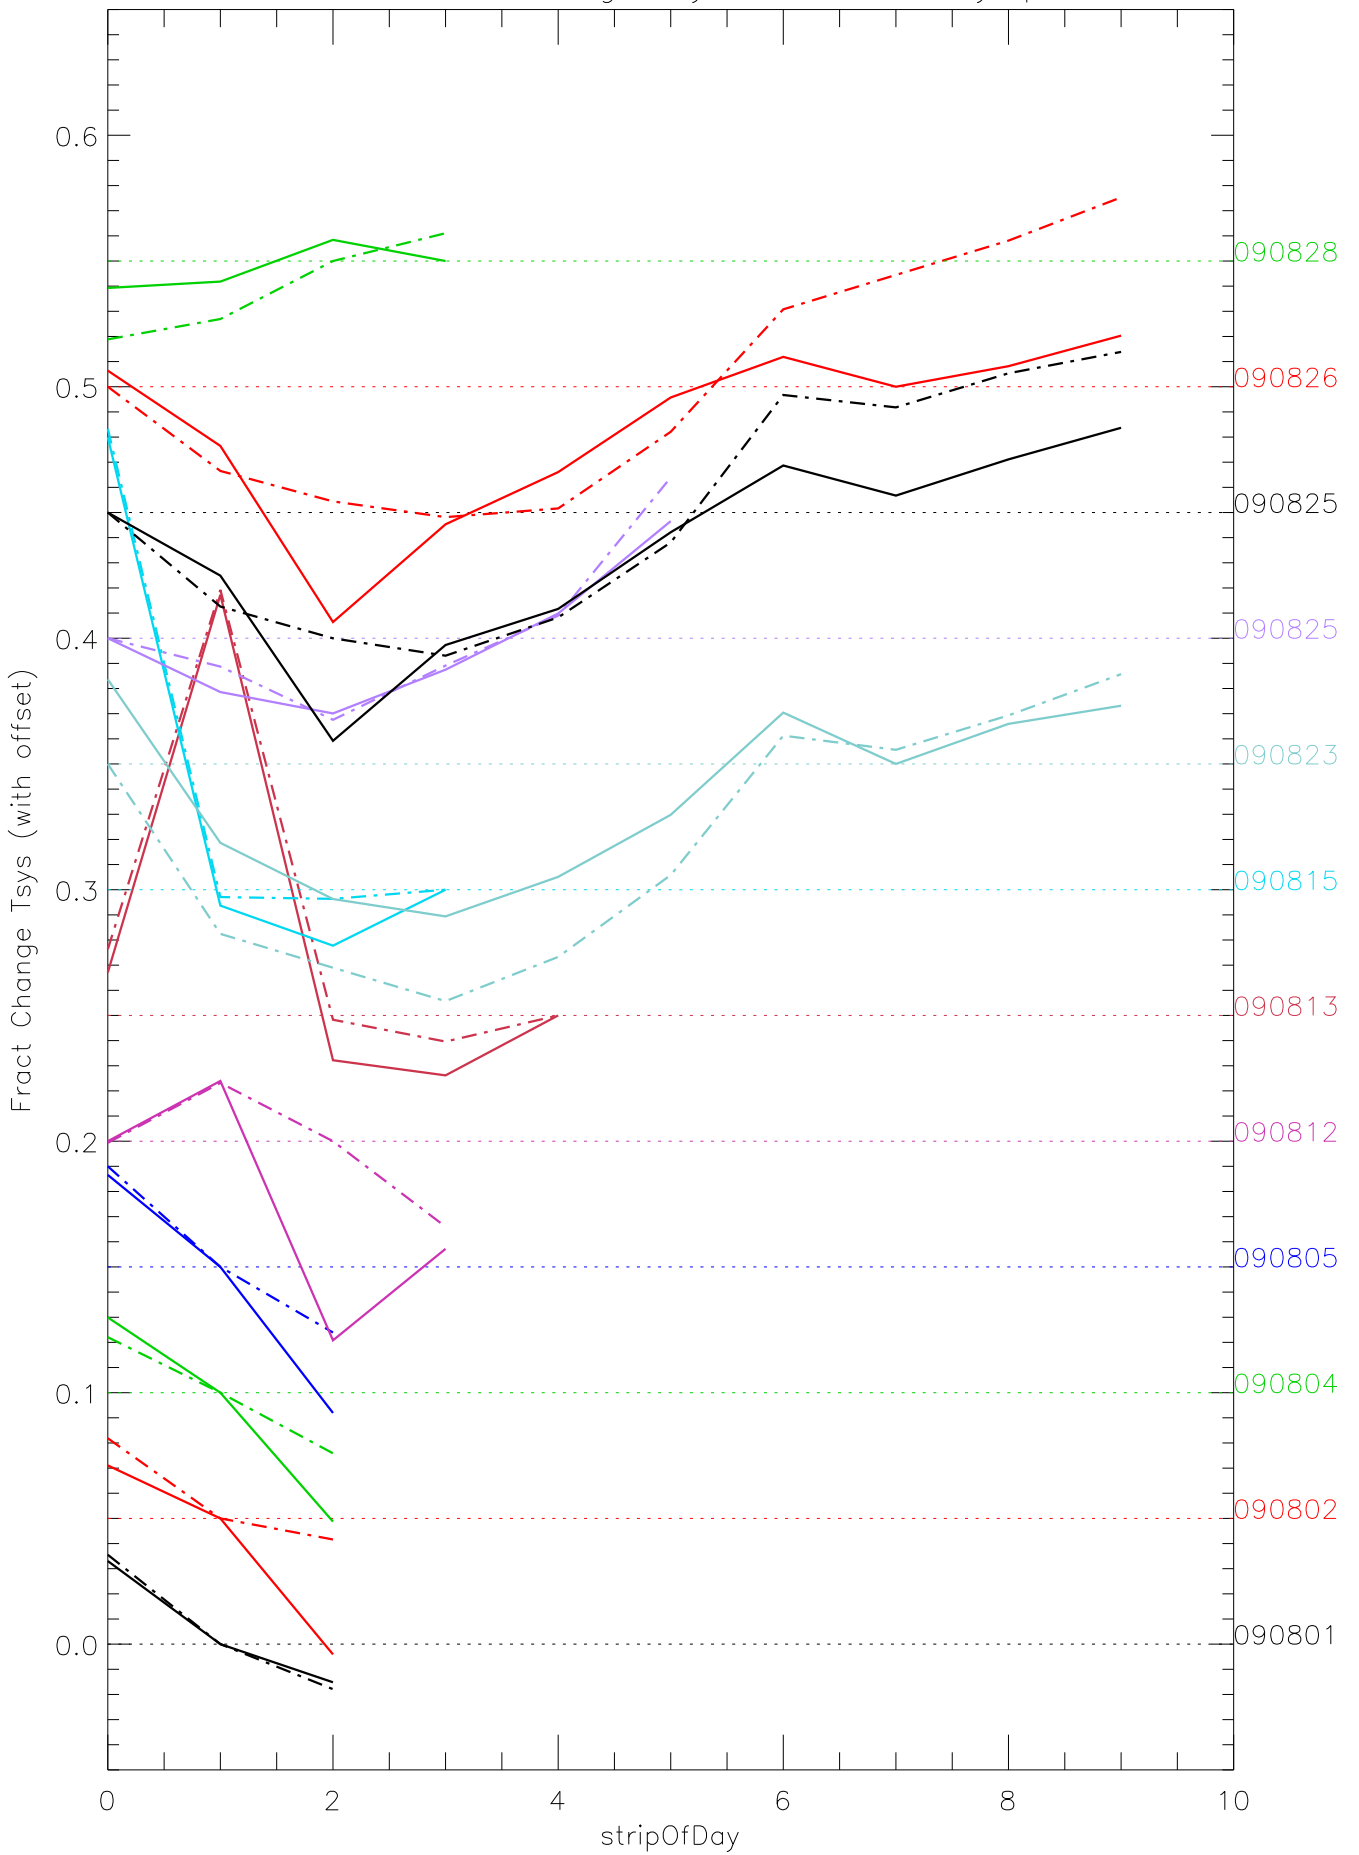

a2048 fractional change TsysK for each day. pixel:0

a2048 fractional change TsysK for each day. pixel:1

a2048 fractional change TsysK for each day. pixel:2

a2048 fractional change TsysK for each day. pixel:3

a2048 fractional change TsysK for each day. pixel:5

a2048 fractional change TsysK for each day. pixel:6