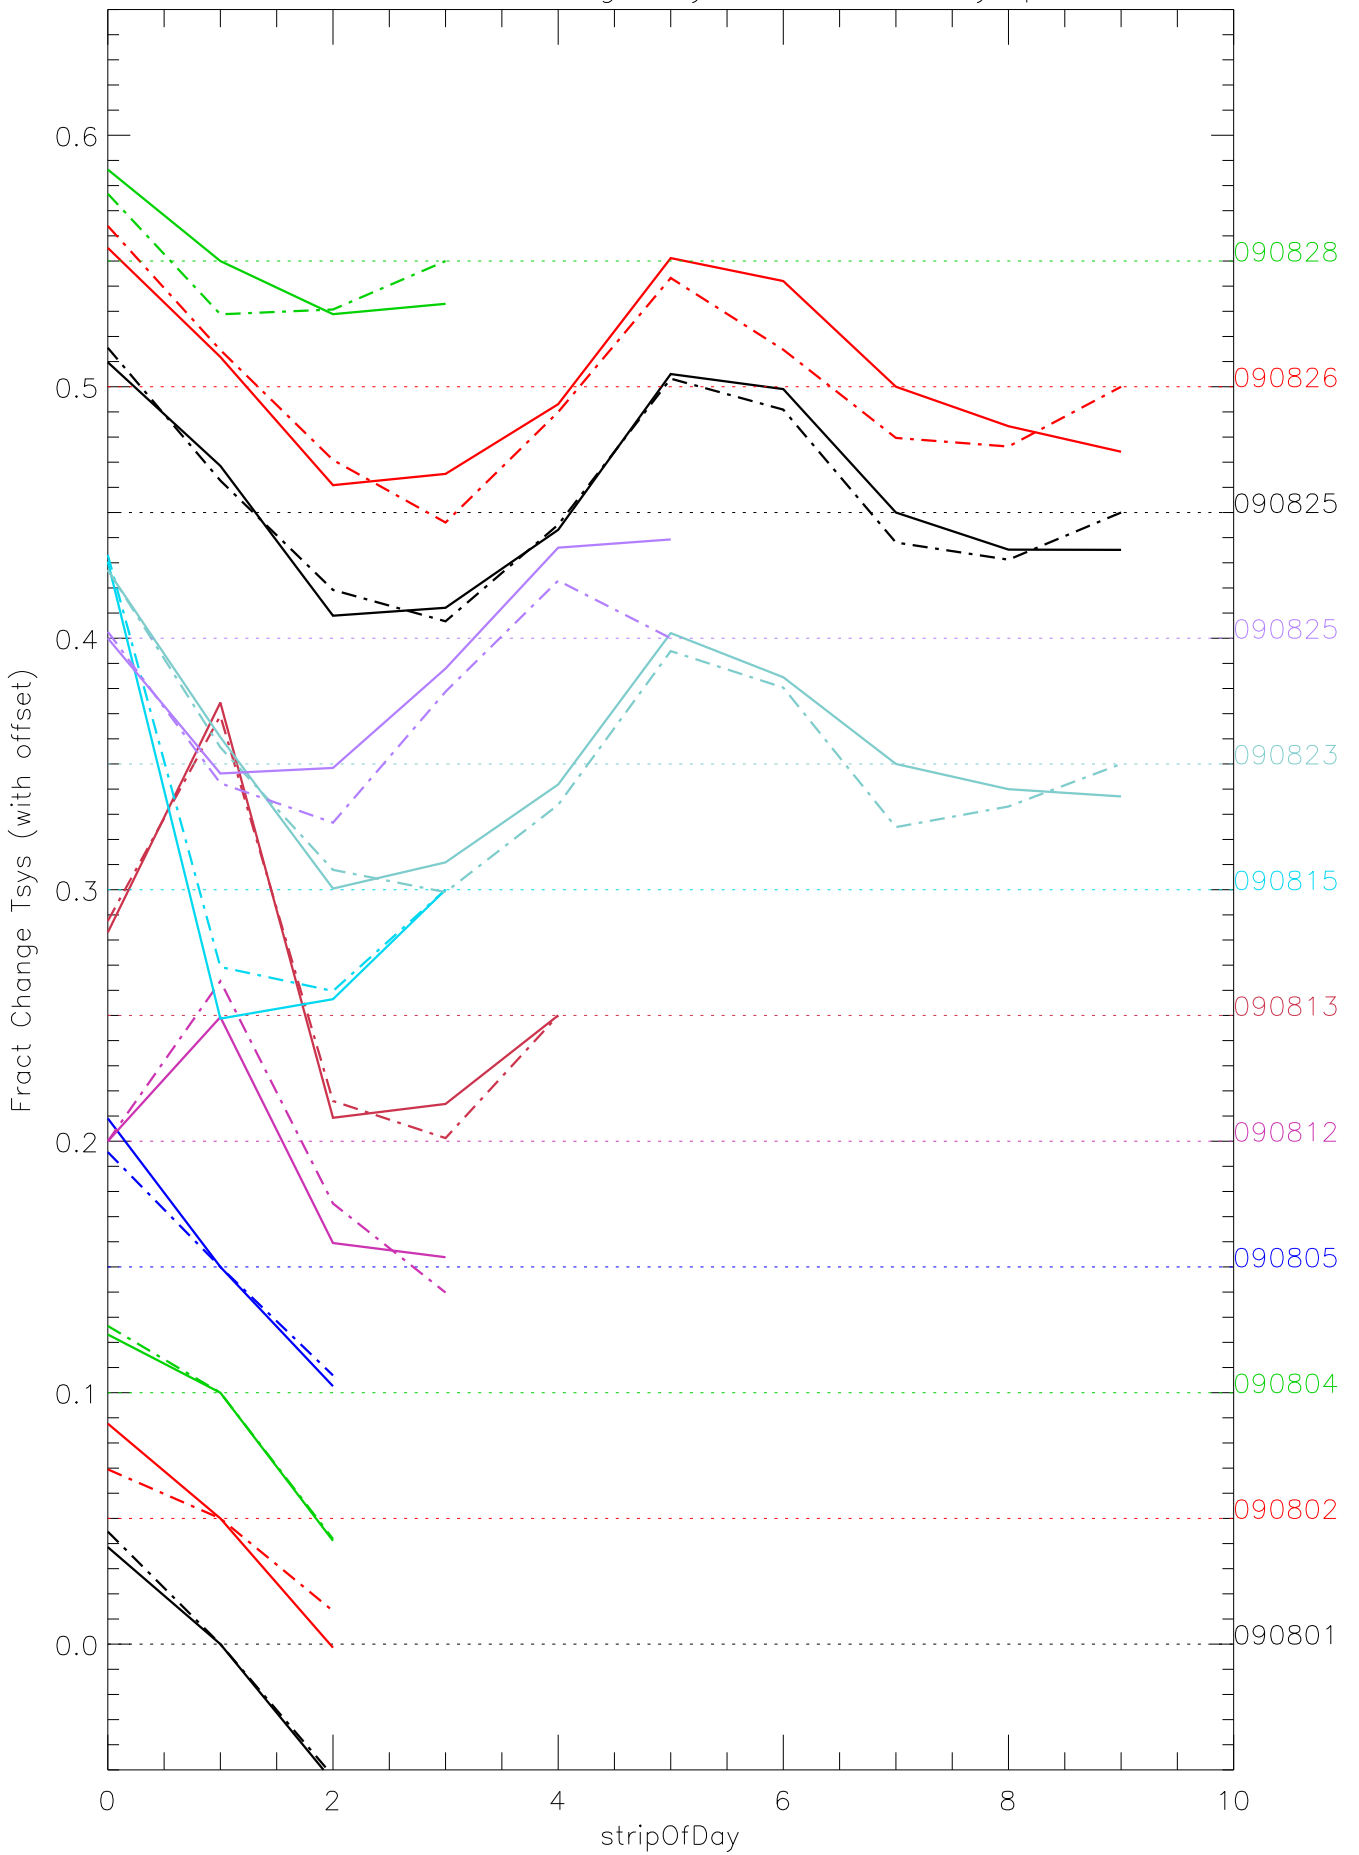

a2048 fractional change TsysK for each day. pixel:0

a2048 fractional change TsysK for each day. pixel:1

a2048 fractional change TsysK for each day. pixel:2

a2048 fractional change TsysK for each day. pixel:3

a2048 fractional change TsysK for each day. pixel:5

a2048 fractional change TsysK for each day. pixel:6