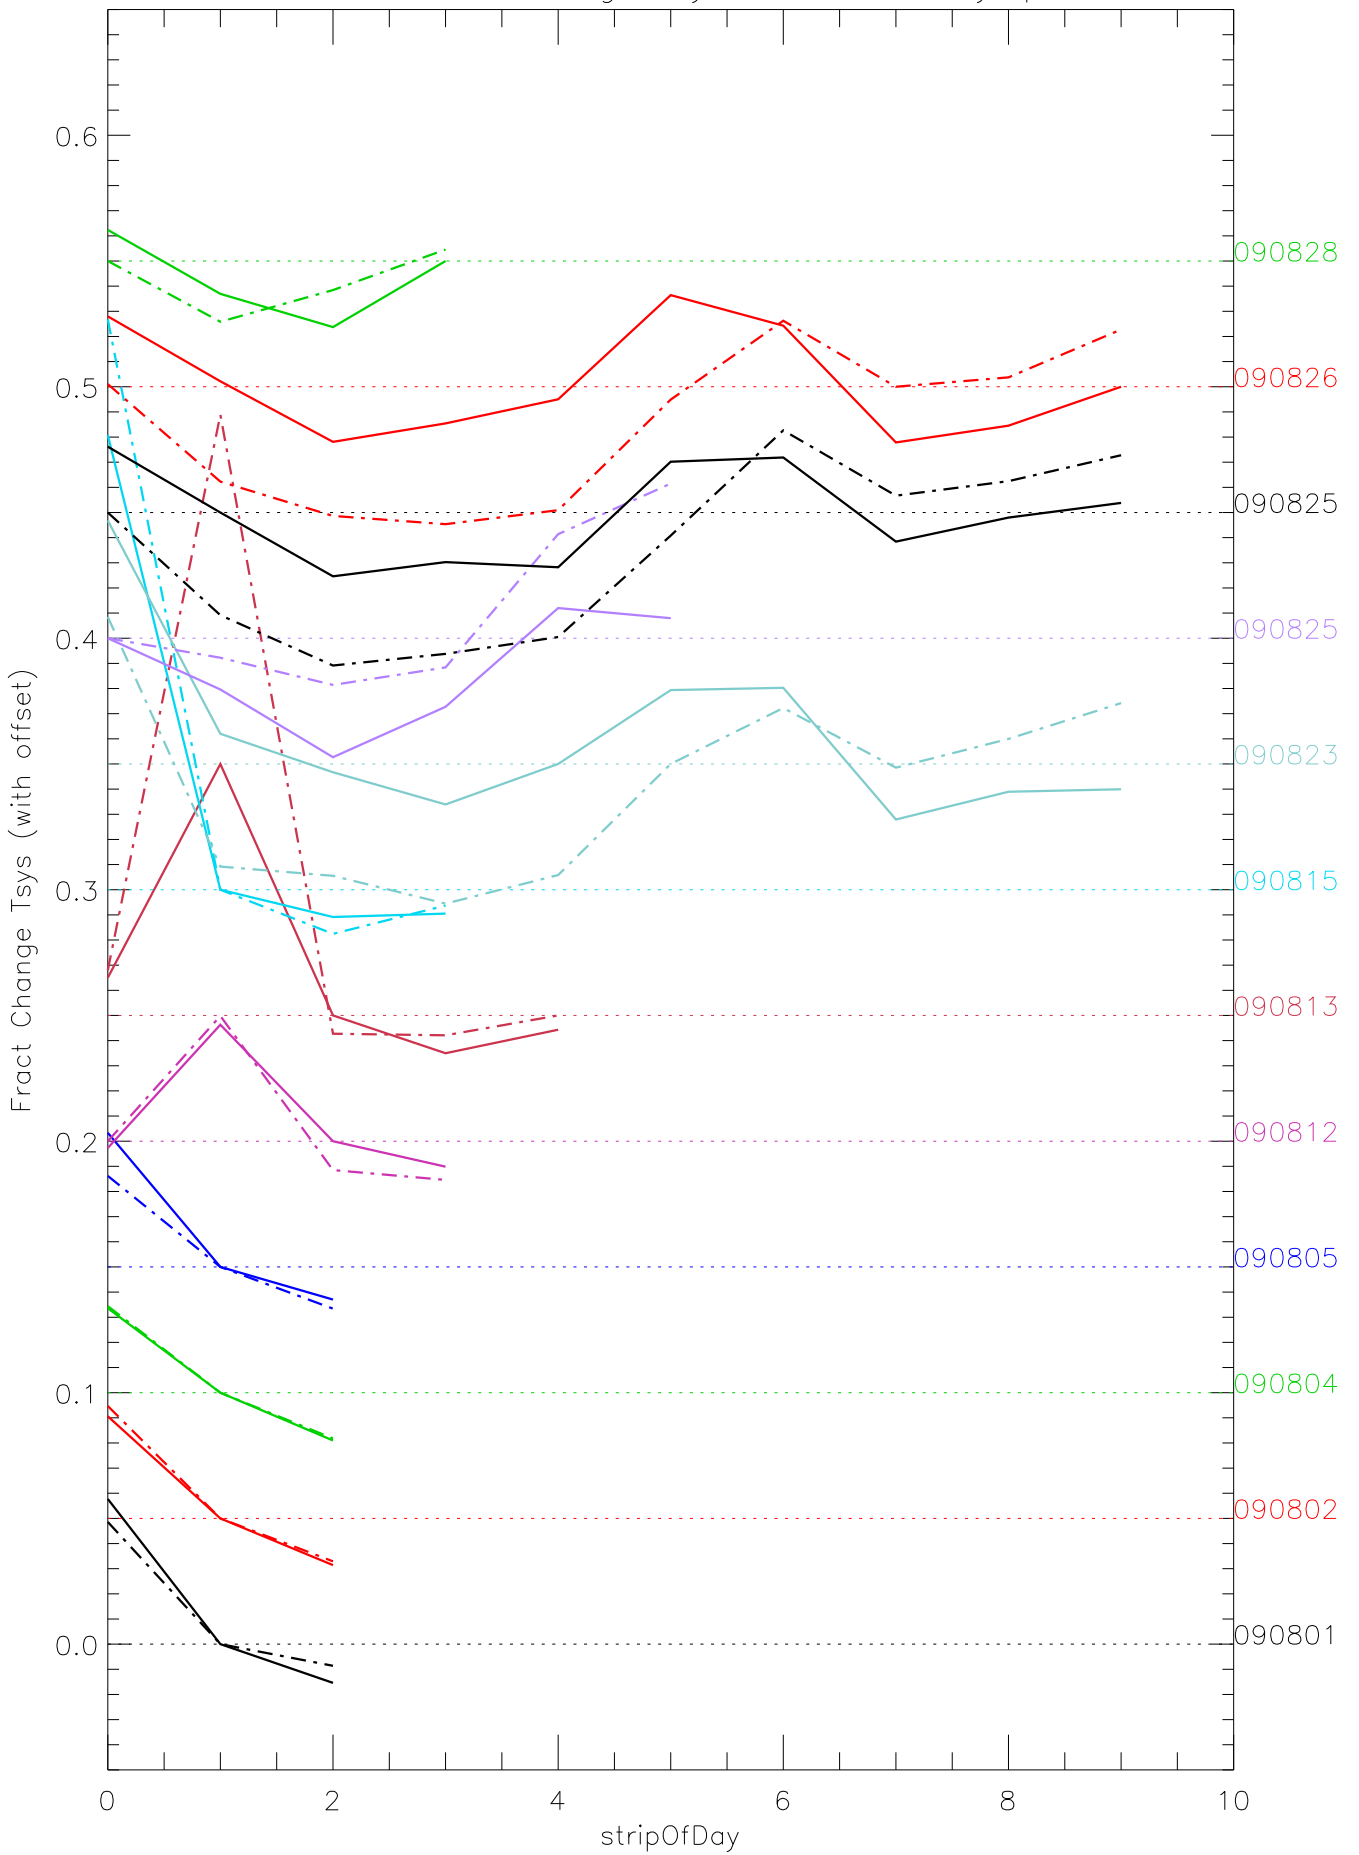

a2048 fractional change TsysK for each day. pixel:0

a2048 fractional change TsysK for each day. pixel:1

a2048 fractional change TsysK for each day. pixel:2

a2048 fractional change TsysK for each day. pixel:3

a2048 fractional change TsysK for each day. pixel:5

a2048 fractional change TsysK for each day. pixel:6