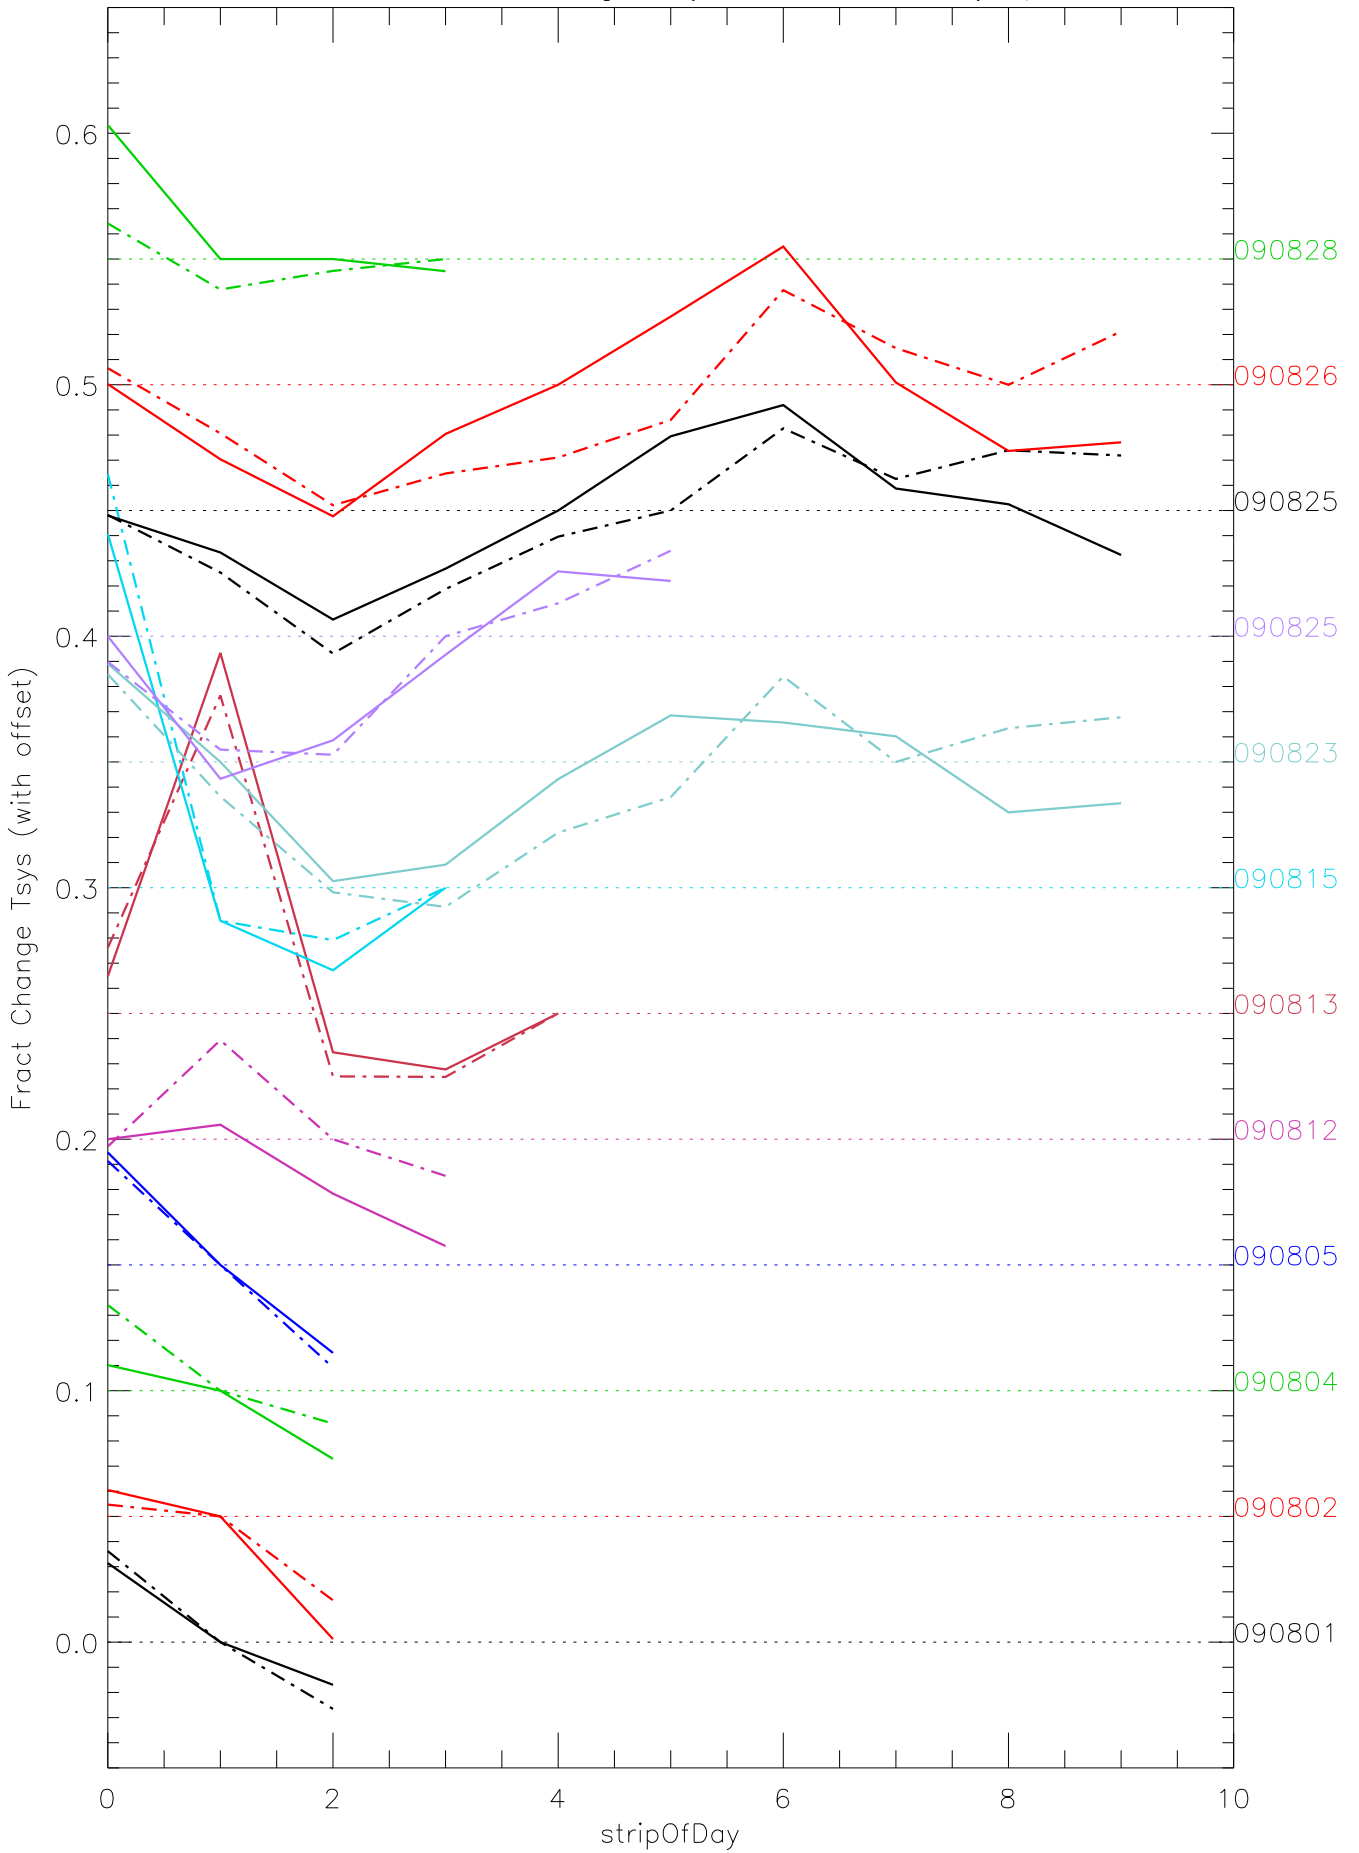

a2048 fractional change TsysK for each day. pixel:0

a2048 fractional change TsysK for each day. pixel:1

a2048 fractional change TsysK for each day. pixel:2

a2048 fractional change TsysK for each day. pixel:3

a2048 fractional change TsysK for each day. pixel:5

a2048 fractional change TsysK for each day. pixel:6