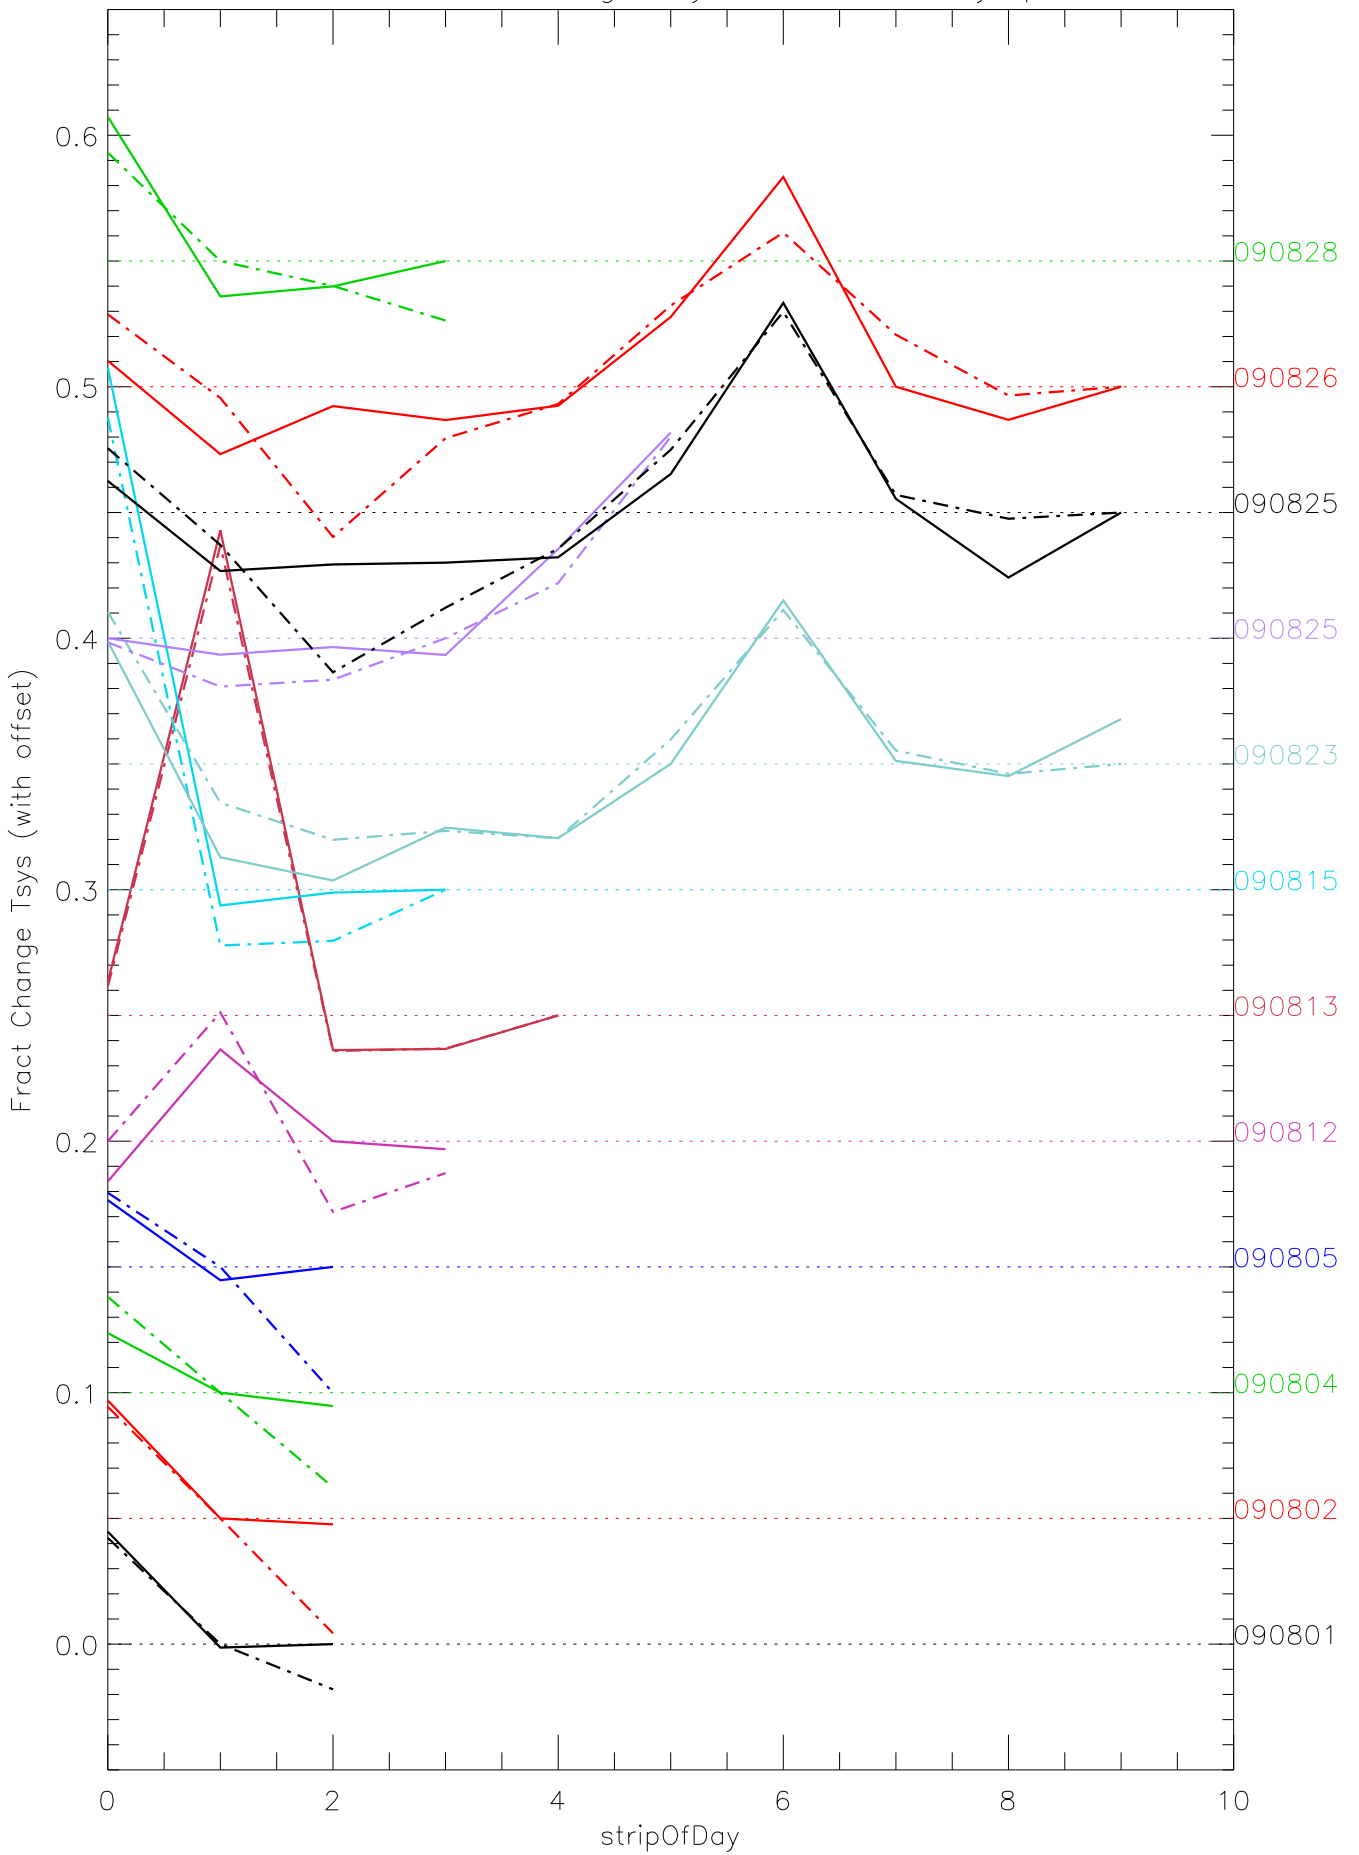

a2048 fractional change TsysK for each day. pixel:0

a2048 fractional change TsysK for each day. pixel:1

a2048 fractional change TsysK for each day. pixel:2

a2048 fractional change TsysK for each day. pixel:3

a2048 fractional change TsysK for each day. pixel:5

a2048 fractional change TsysK for each day. pixel:6