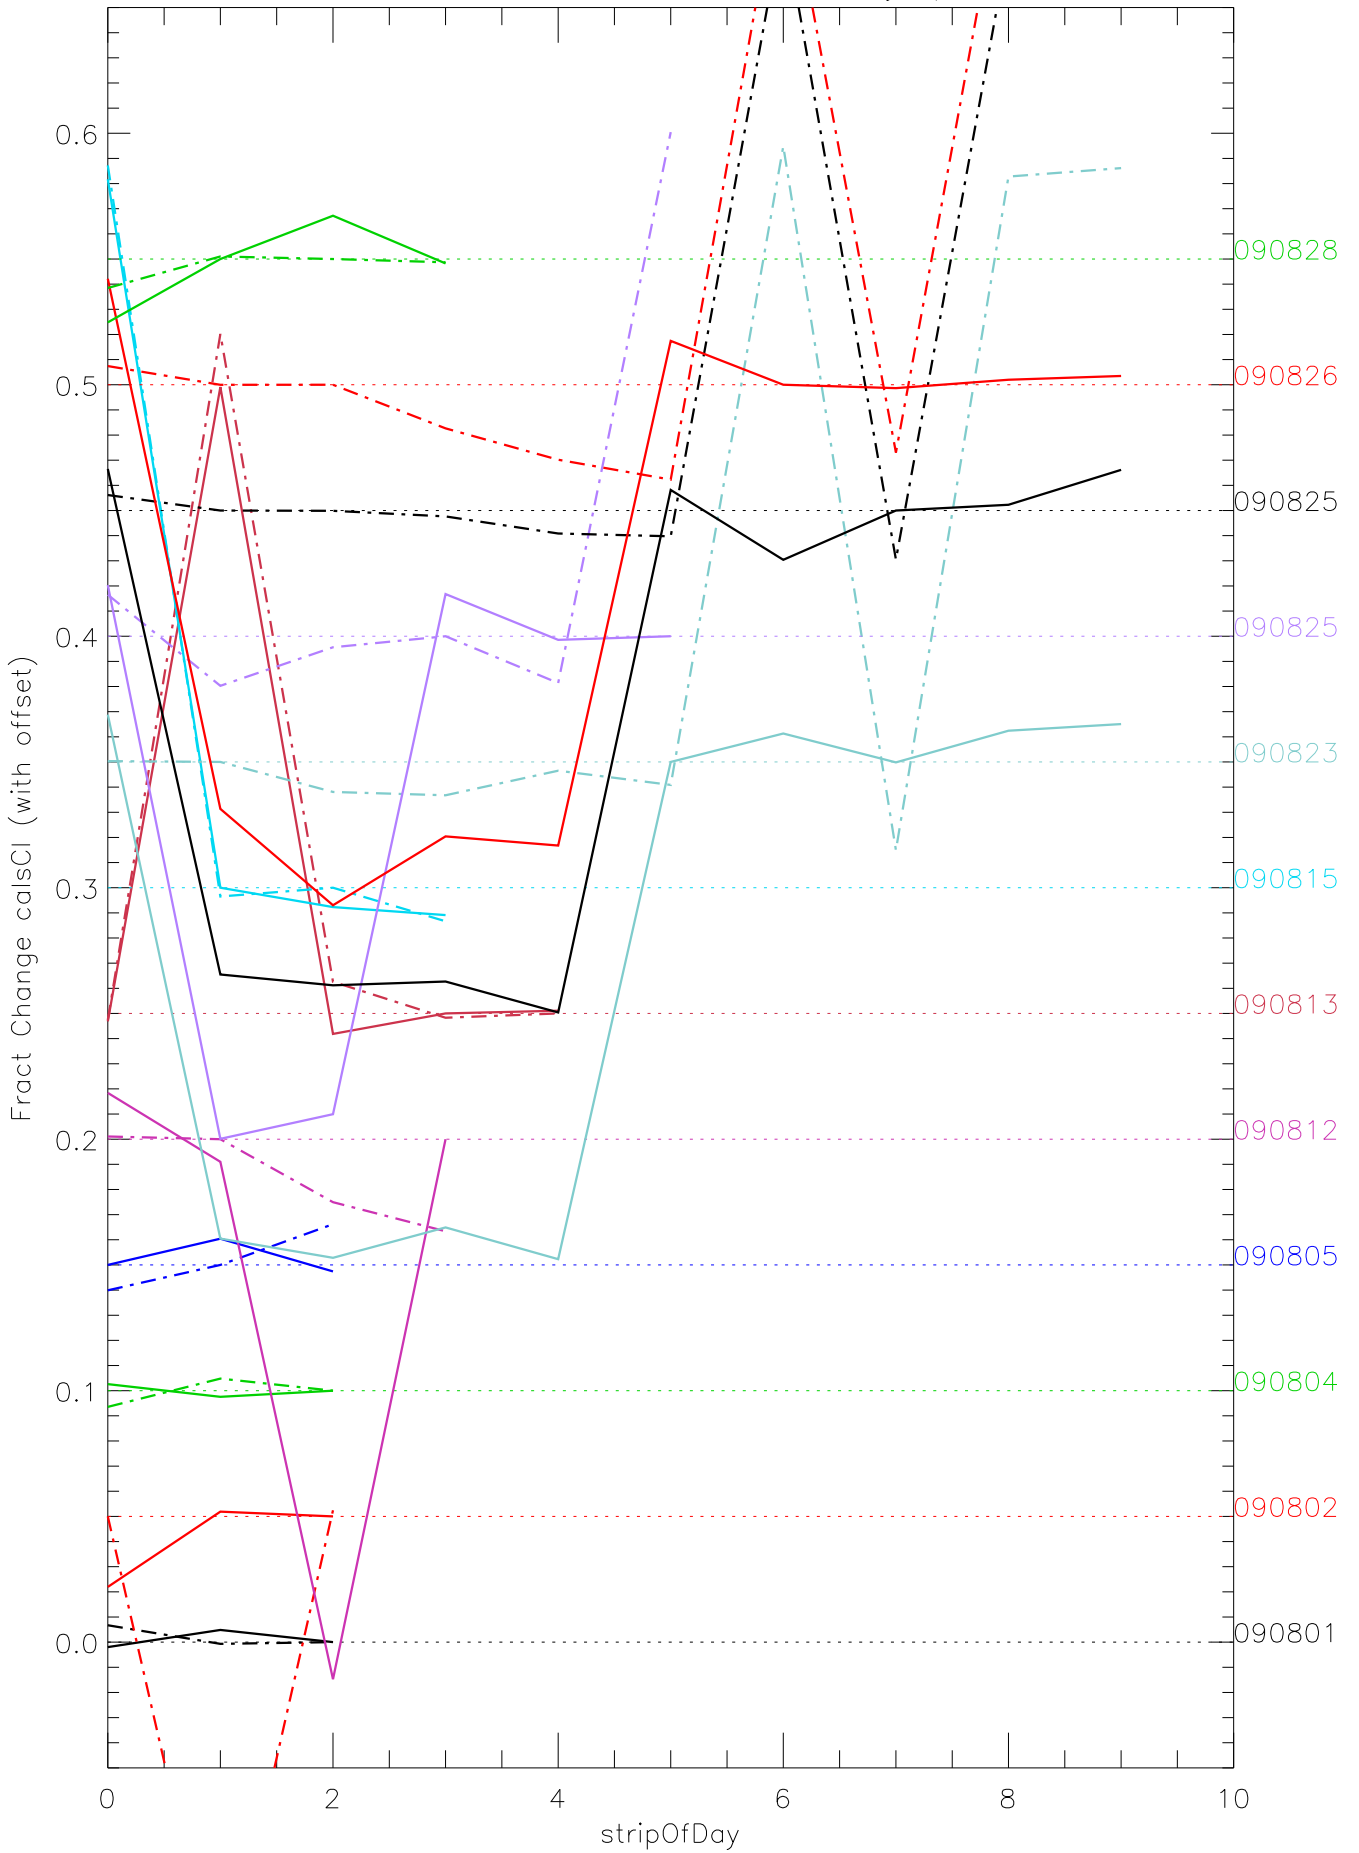

a2048 calsci factors for each day. pixel:1

a2048 calsci factors for each day. pixel:2

a2048 calsci factors for each day. pixel:4

a2048 calsci factors for each day. pixel:5

a2048 calsci factors for each day. pixel:6