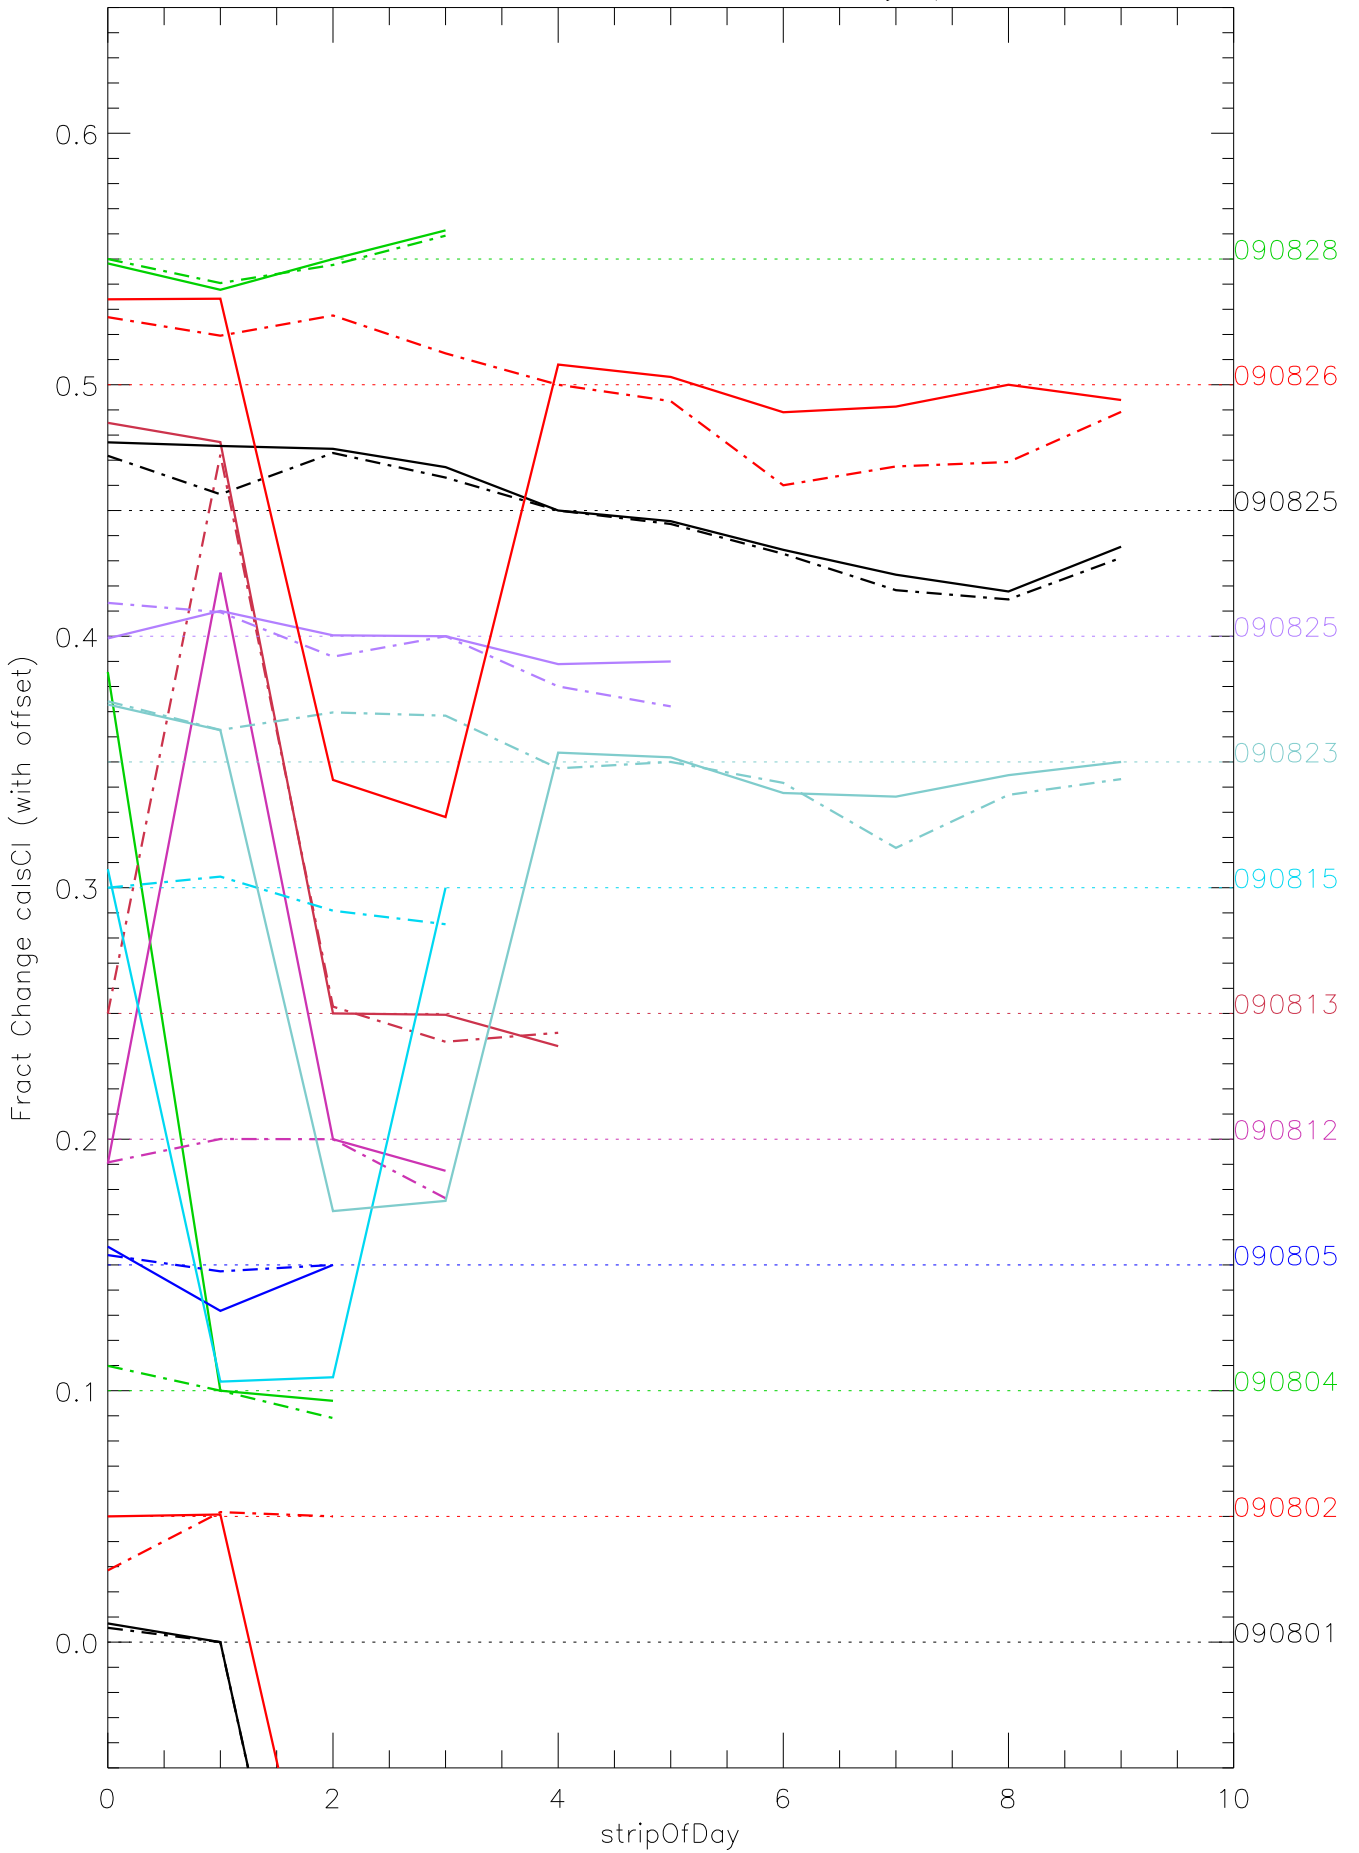

a2048 calsci factors for each day. pixel:1

a2048 calsci factors for each day. pixel:2

a2048 calsci factors for each day. pixel:4

a2048 calsci factors for each day. pixel:5

a2048 calsci factors for each day. pixel:6