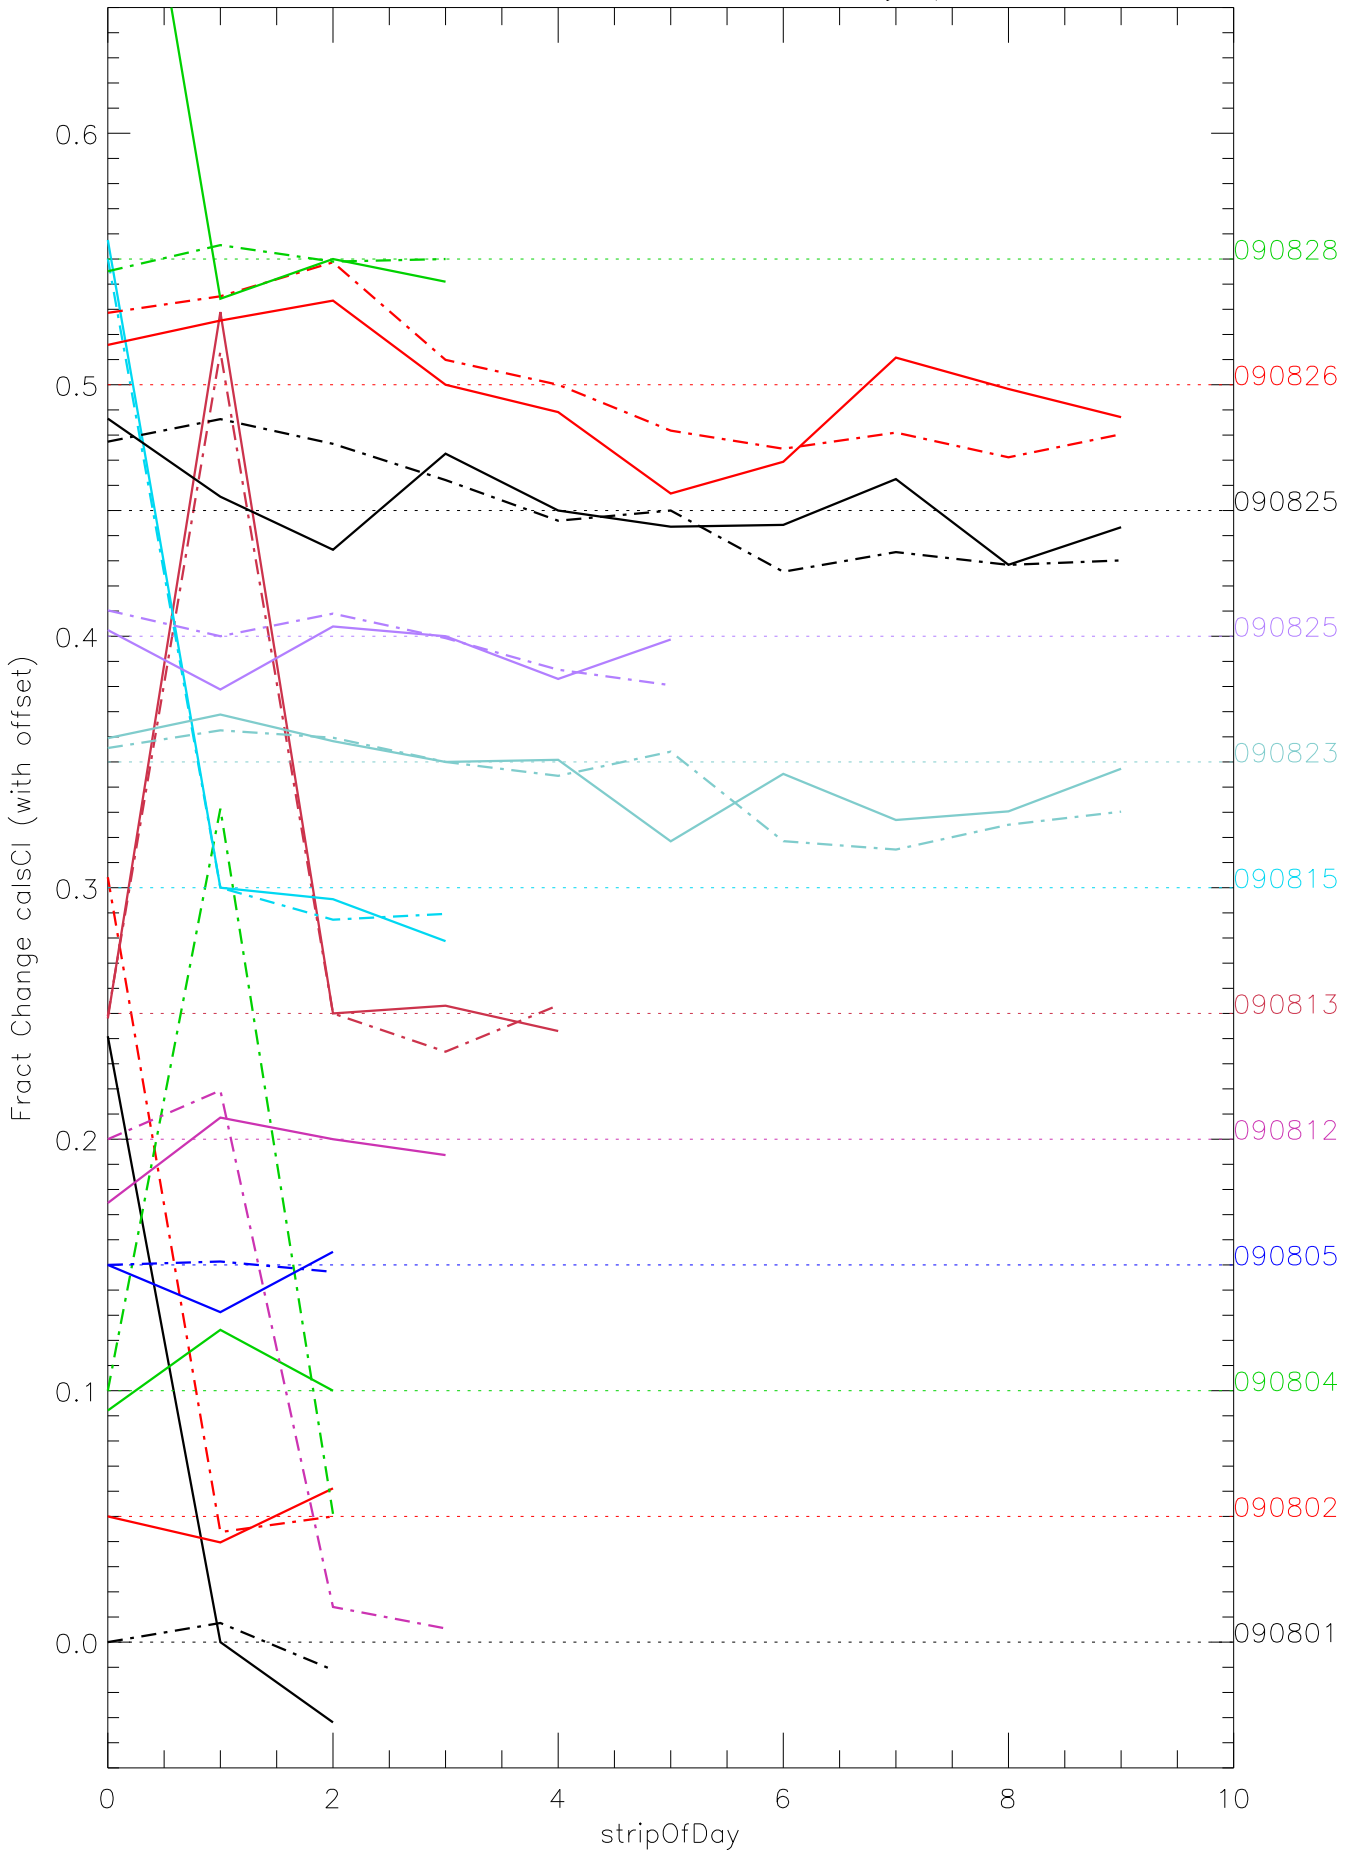

a2048 calsci factors for each day. pixel:1

a2048 calsci factors for each day. pixel:2

a2048 calsci factors for each day. pixel:4

a2048 calsci factors for each day. pixel:5

a2048 calsci factors for each day. pixel:6