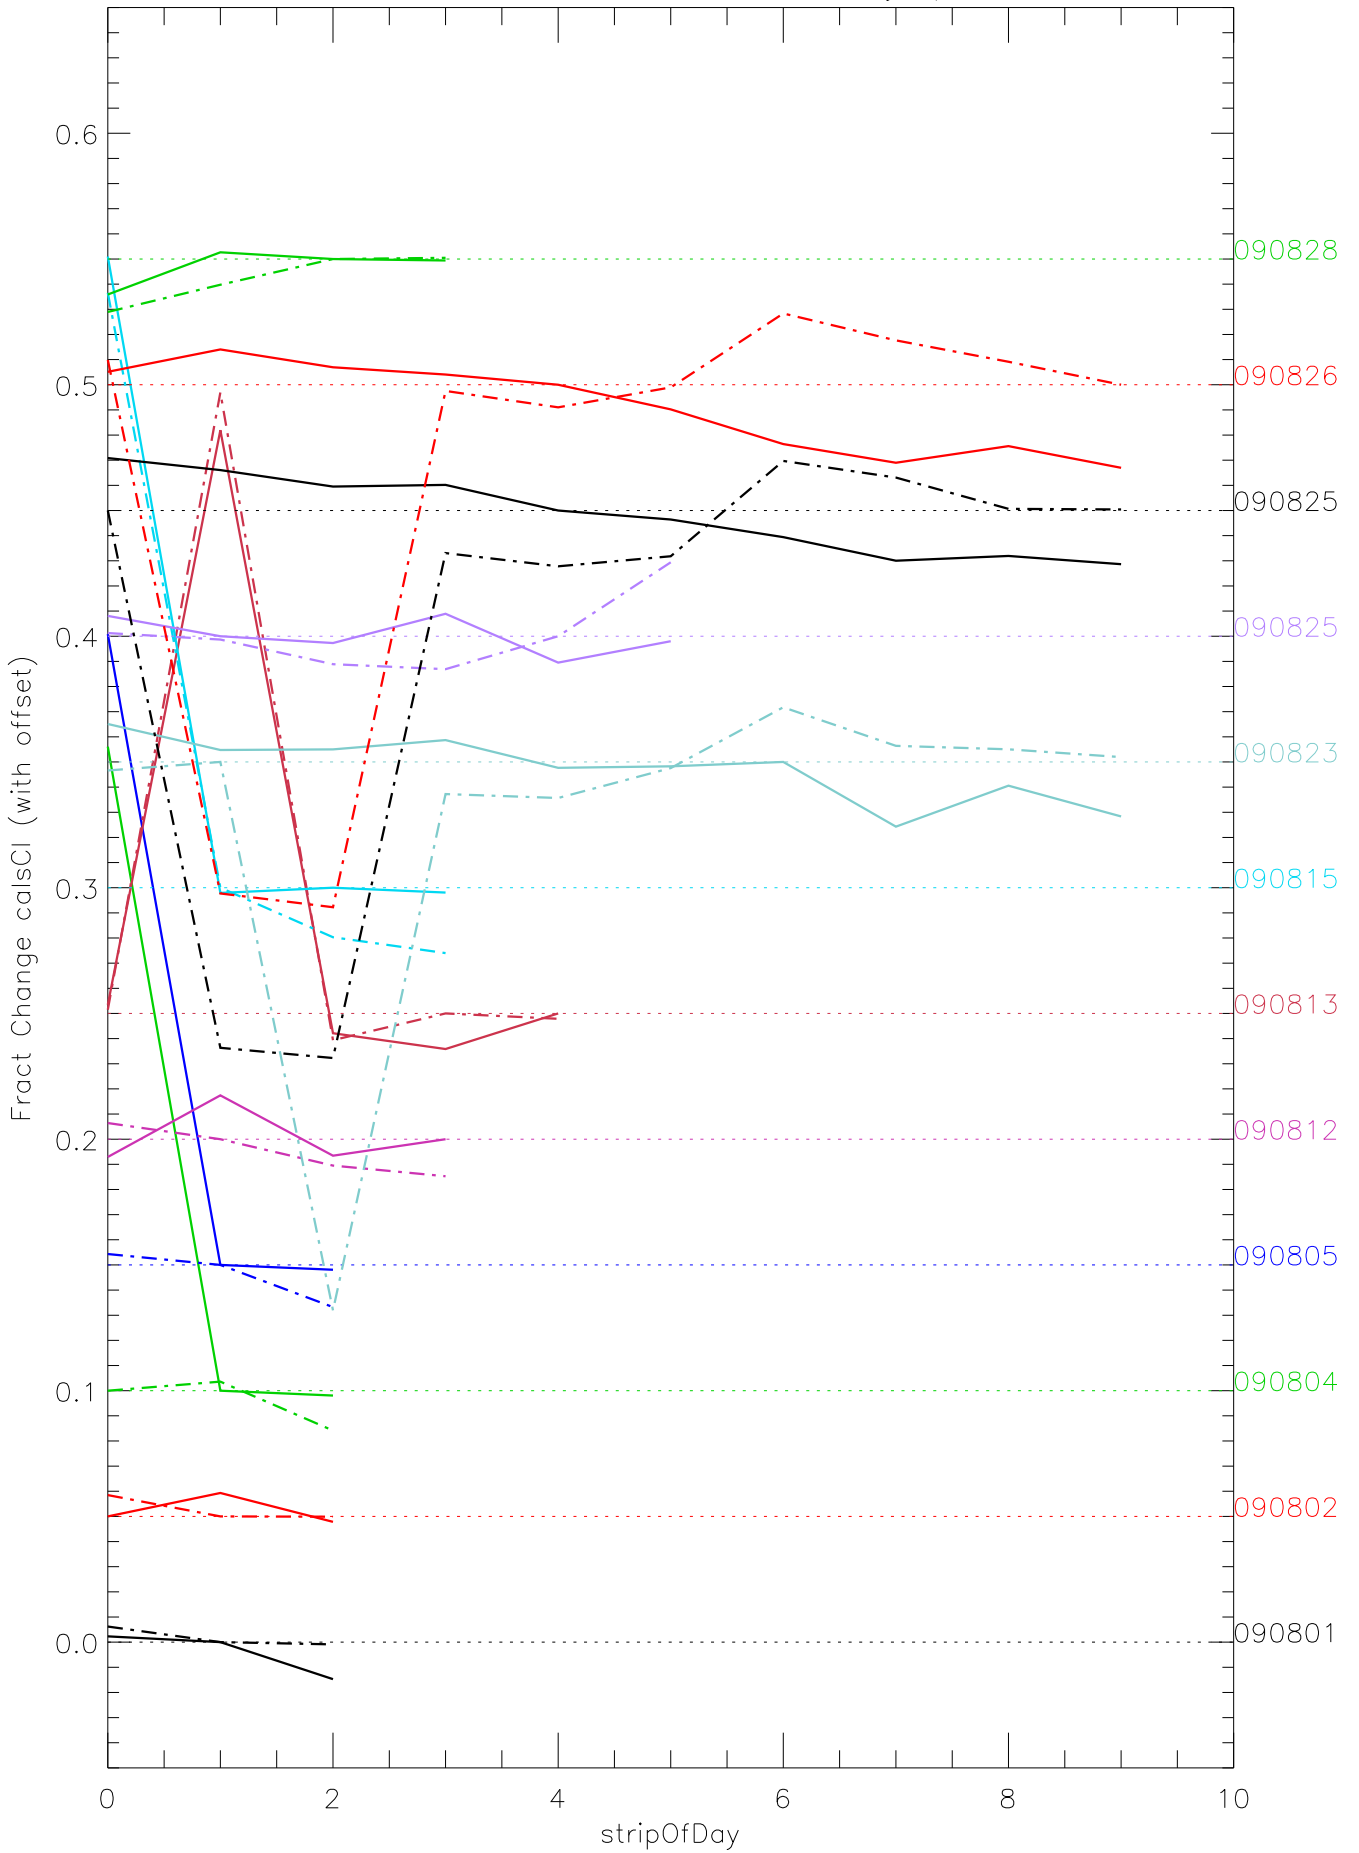

a2048 calsci factors for each day. pixel:1

a2048 calsci factors for each day. pixel:2

a2048 calsci factors for each day. pixel:4

a2048 calsci factors for each day. pixel:5

a2048 calsci factors for each day. pixel:6