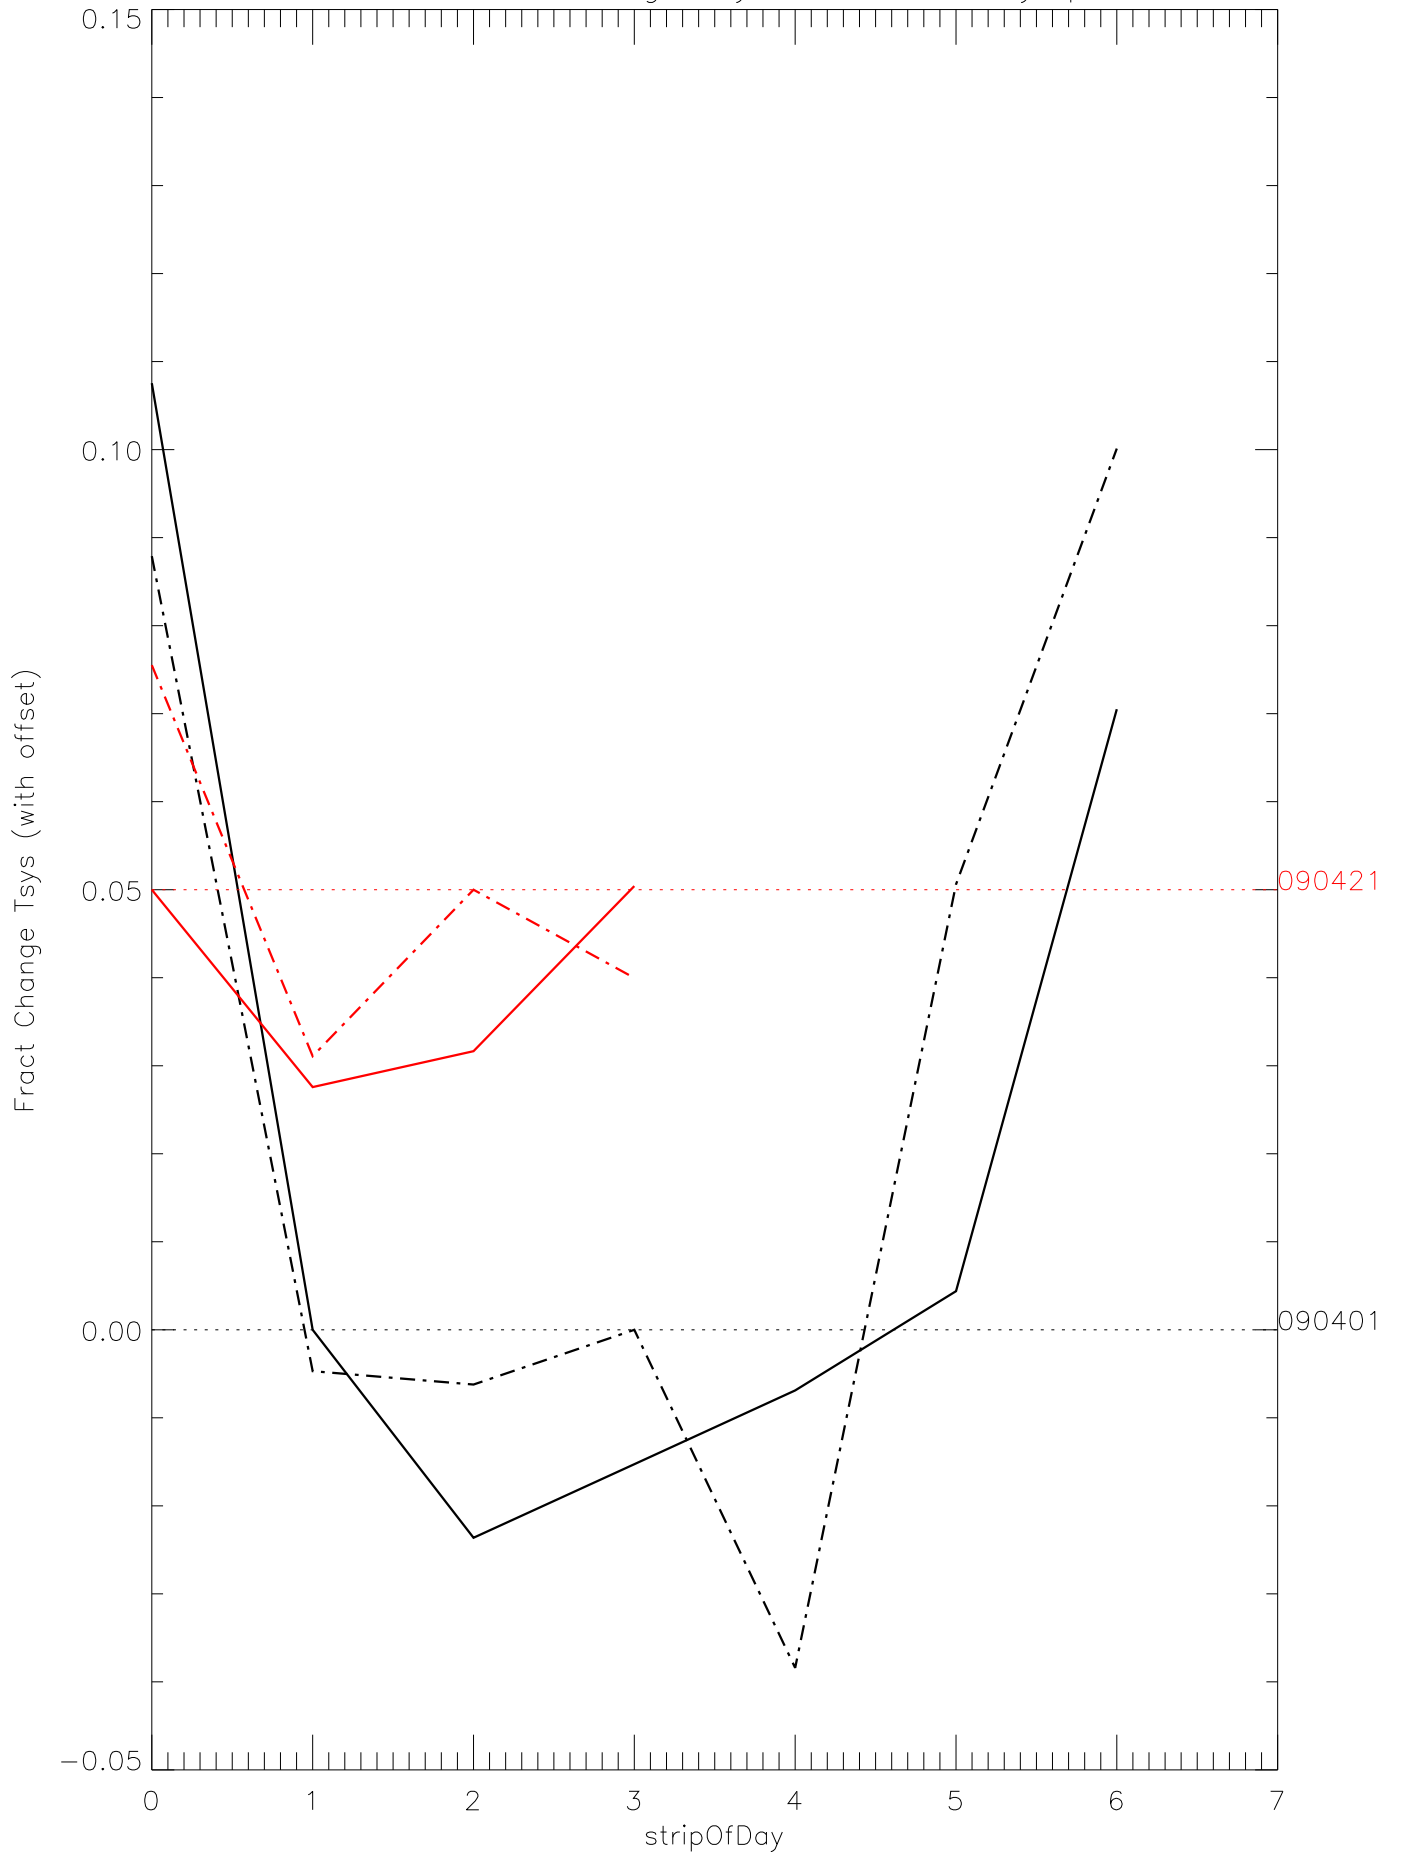

a2048 fractional change TsysK for each day. pixel:0

a2048 fractional change TsysK for each day. pixel:1

a2048 fractional change TsysK for each day. pixel:2

a2048 fractional change TsysK for each day. pixel:3

a2048 fractional change TsysK for each day. pixel:4

a2048 fractional change TsysK for each day. pixel:5

a2048 fractional change TsysK for each day. pixel:6