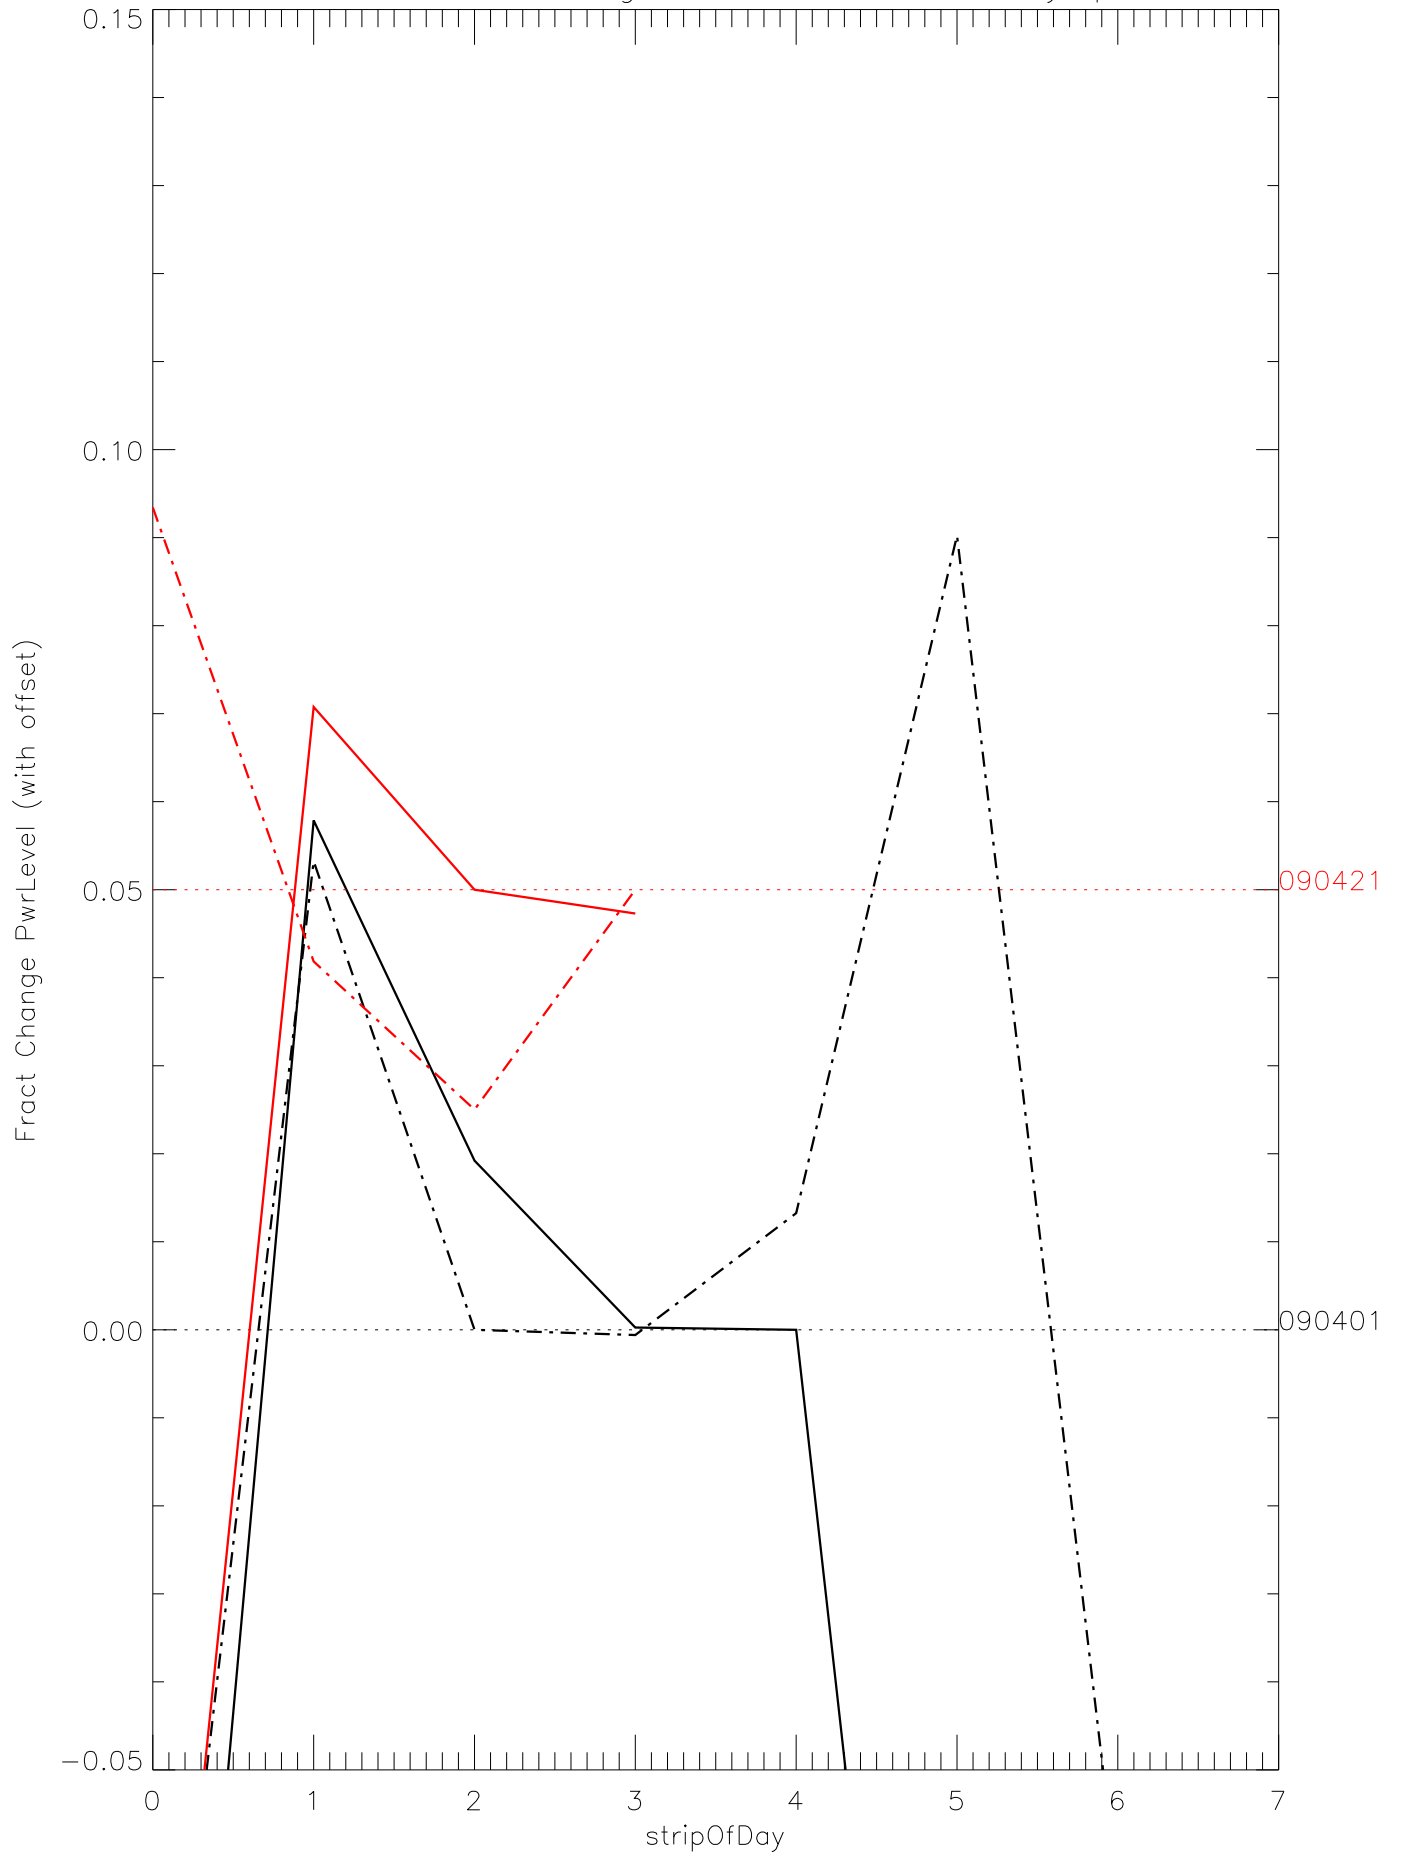

a2048 fractional change PwrLevel for each day. pixel:0

a2048 fractional change PwrLevel for each day. pixel:1

a2048 fractional change PwrLevel for each day. pixel:2

a2048 fractional change PwrLevel for each day. pixel:3

a2048 fractional change PwrLevel for each day. pixel:4

a2048 fractional change PwrLevel for each day. pixel:5

a2048 fractional change PwrLevel for each day. pixel:6