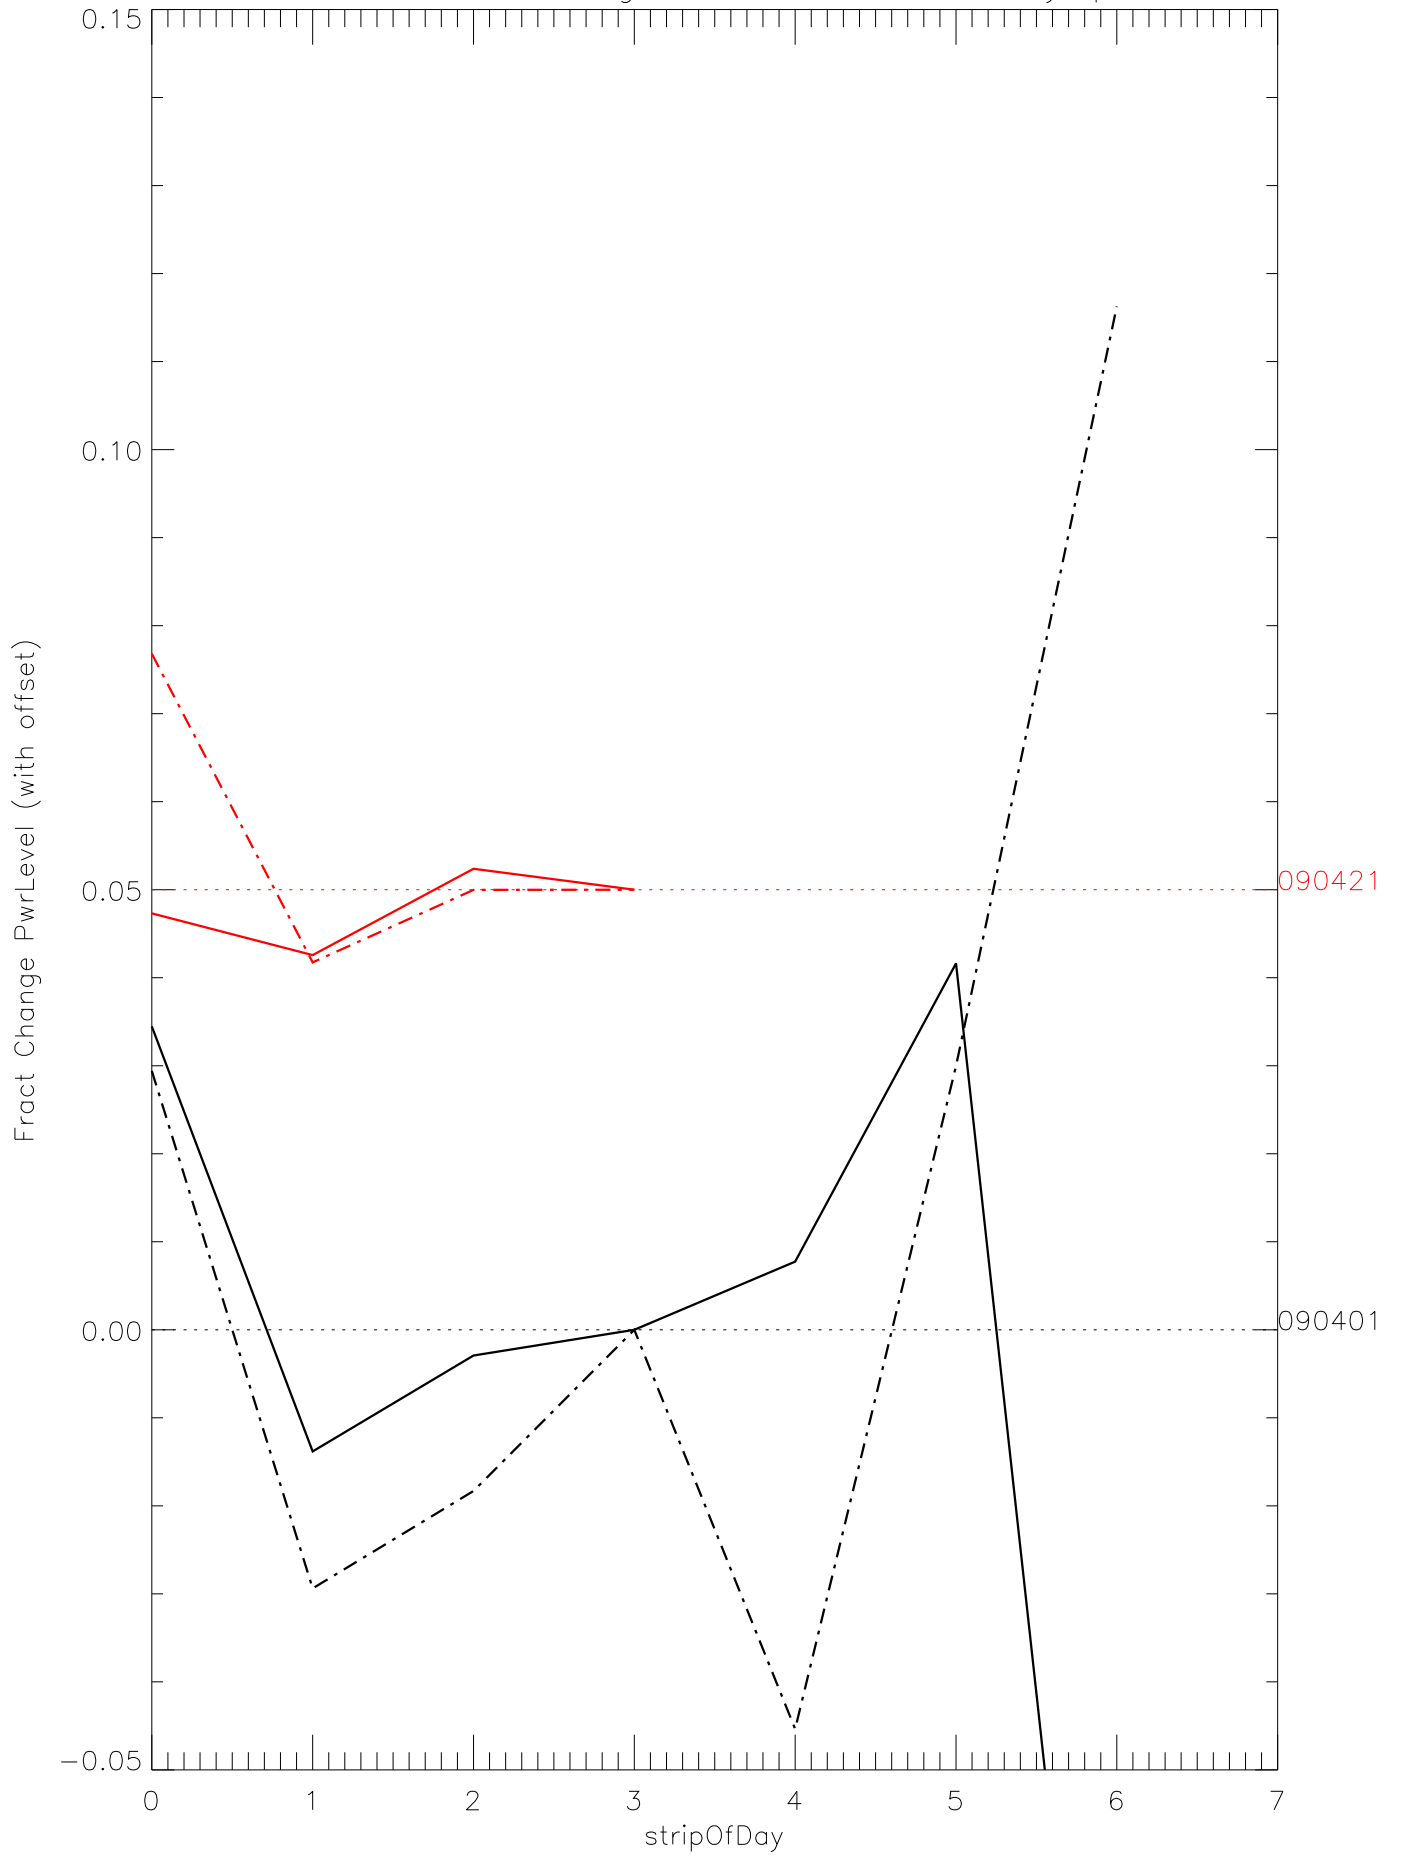

a2048 fractional change PwrLevel for each day. pixel:0

a2048 fractional change PwrLevel for each day. pixel:1

a2048 fractional change PwrLevel for each day. pixel:2

a2048 fractional change PwrLevel for each day. pixel:3

a2048 fractional change PwrLevel for each day. pixel:4

a2048 fractional change PwrLevel for each day. pixel:5

a2048 fractional change PwrLevel for each day. pixel:6