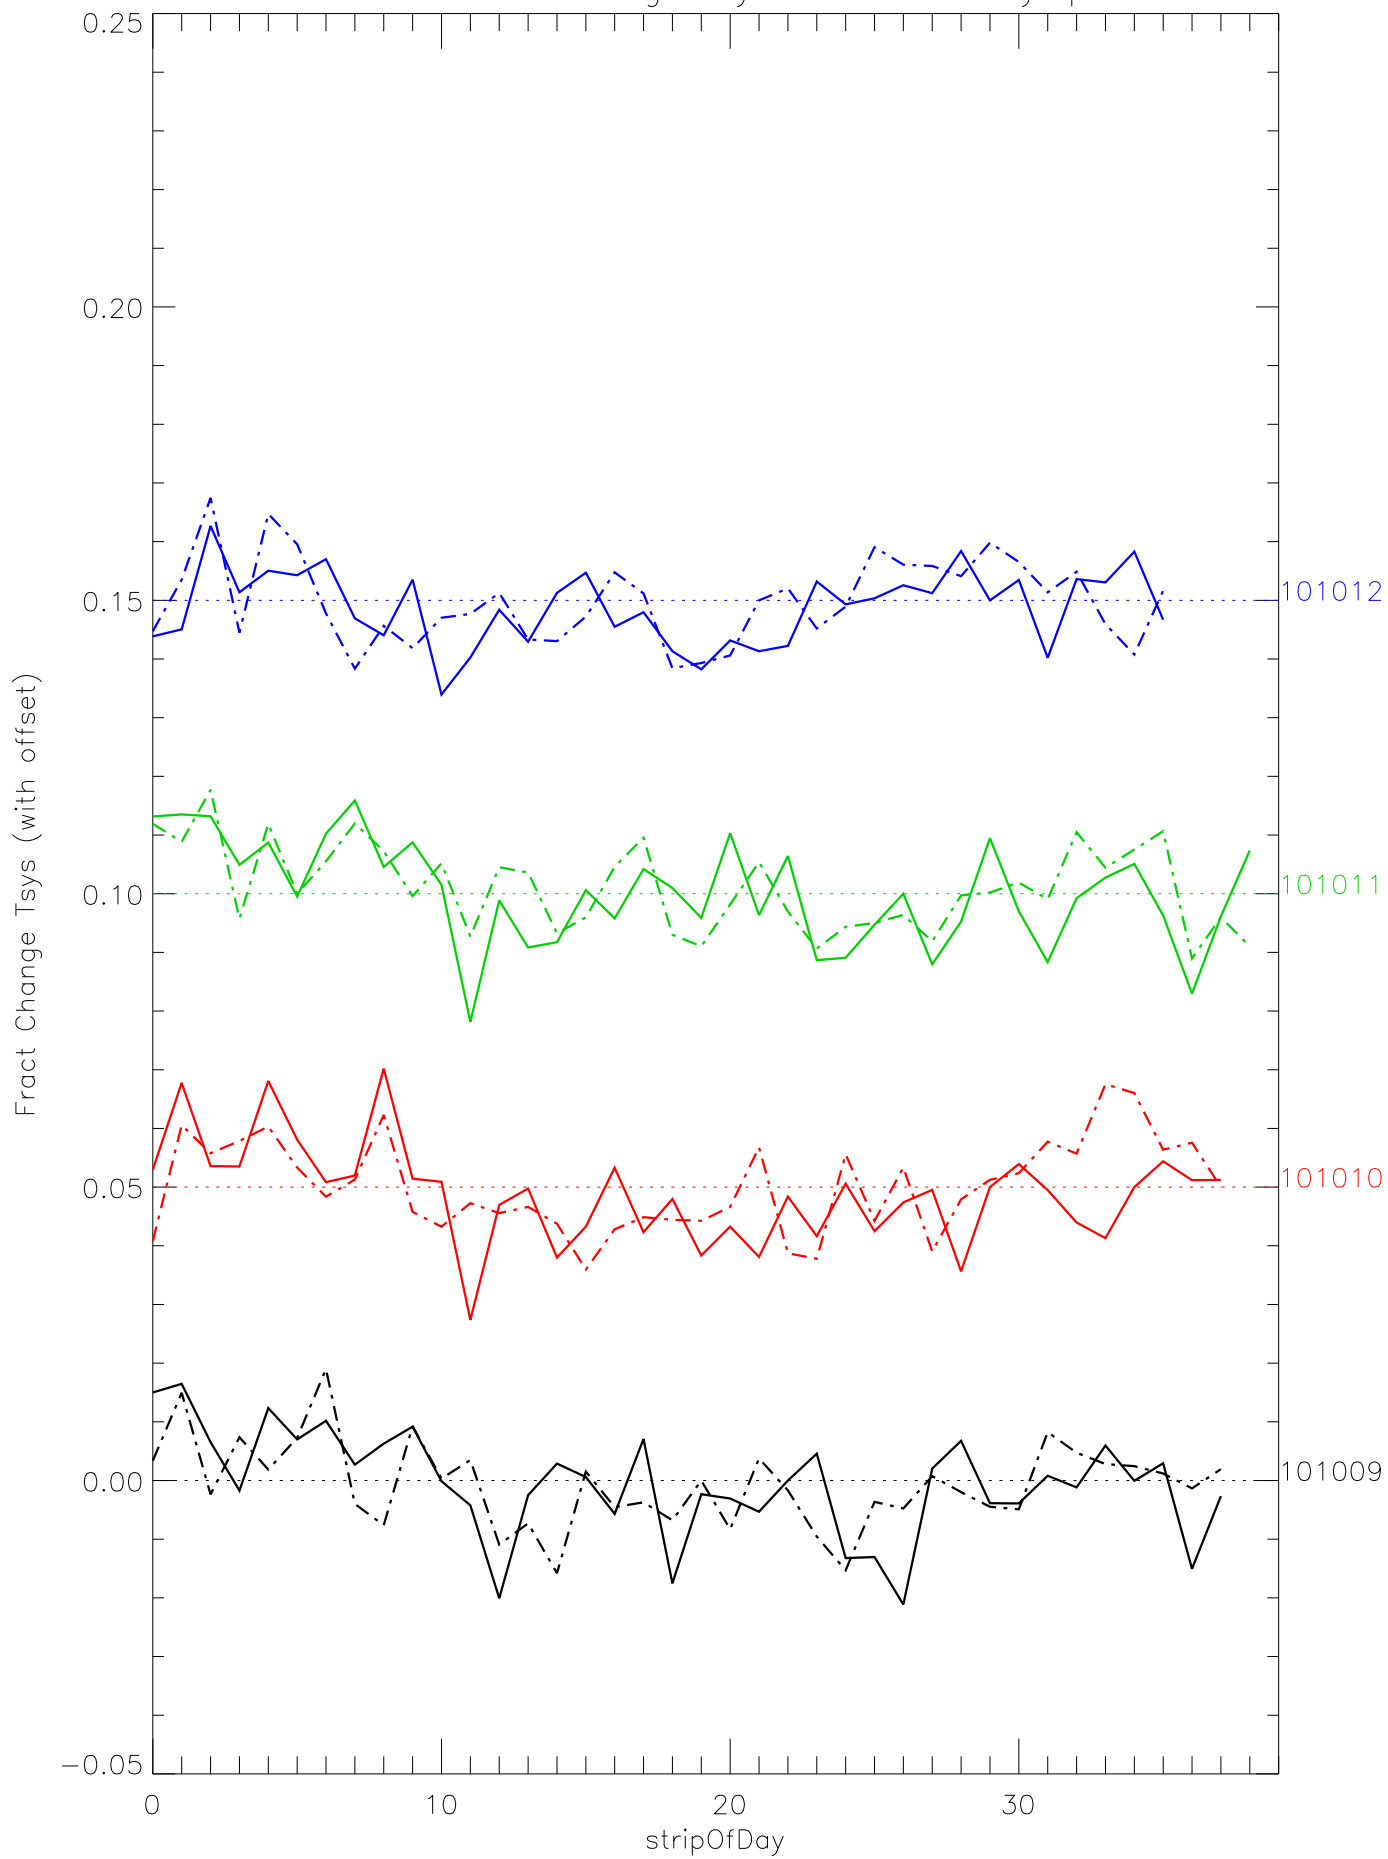

a2010 fractional change TsysK for each day. pixel:0

a2010 fractional change TsysK for each day. pixel:1

a2010 fractional change TsysK for each day. pixel:2

a2010 fractional change TsysK for each day. pixel:3

a2010 fractional change TsysK for each day. pixel:4

a2010 fractional change TsysK for each day. pixel:5

a2010 fractional change TsysK for each day. pixel:6