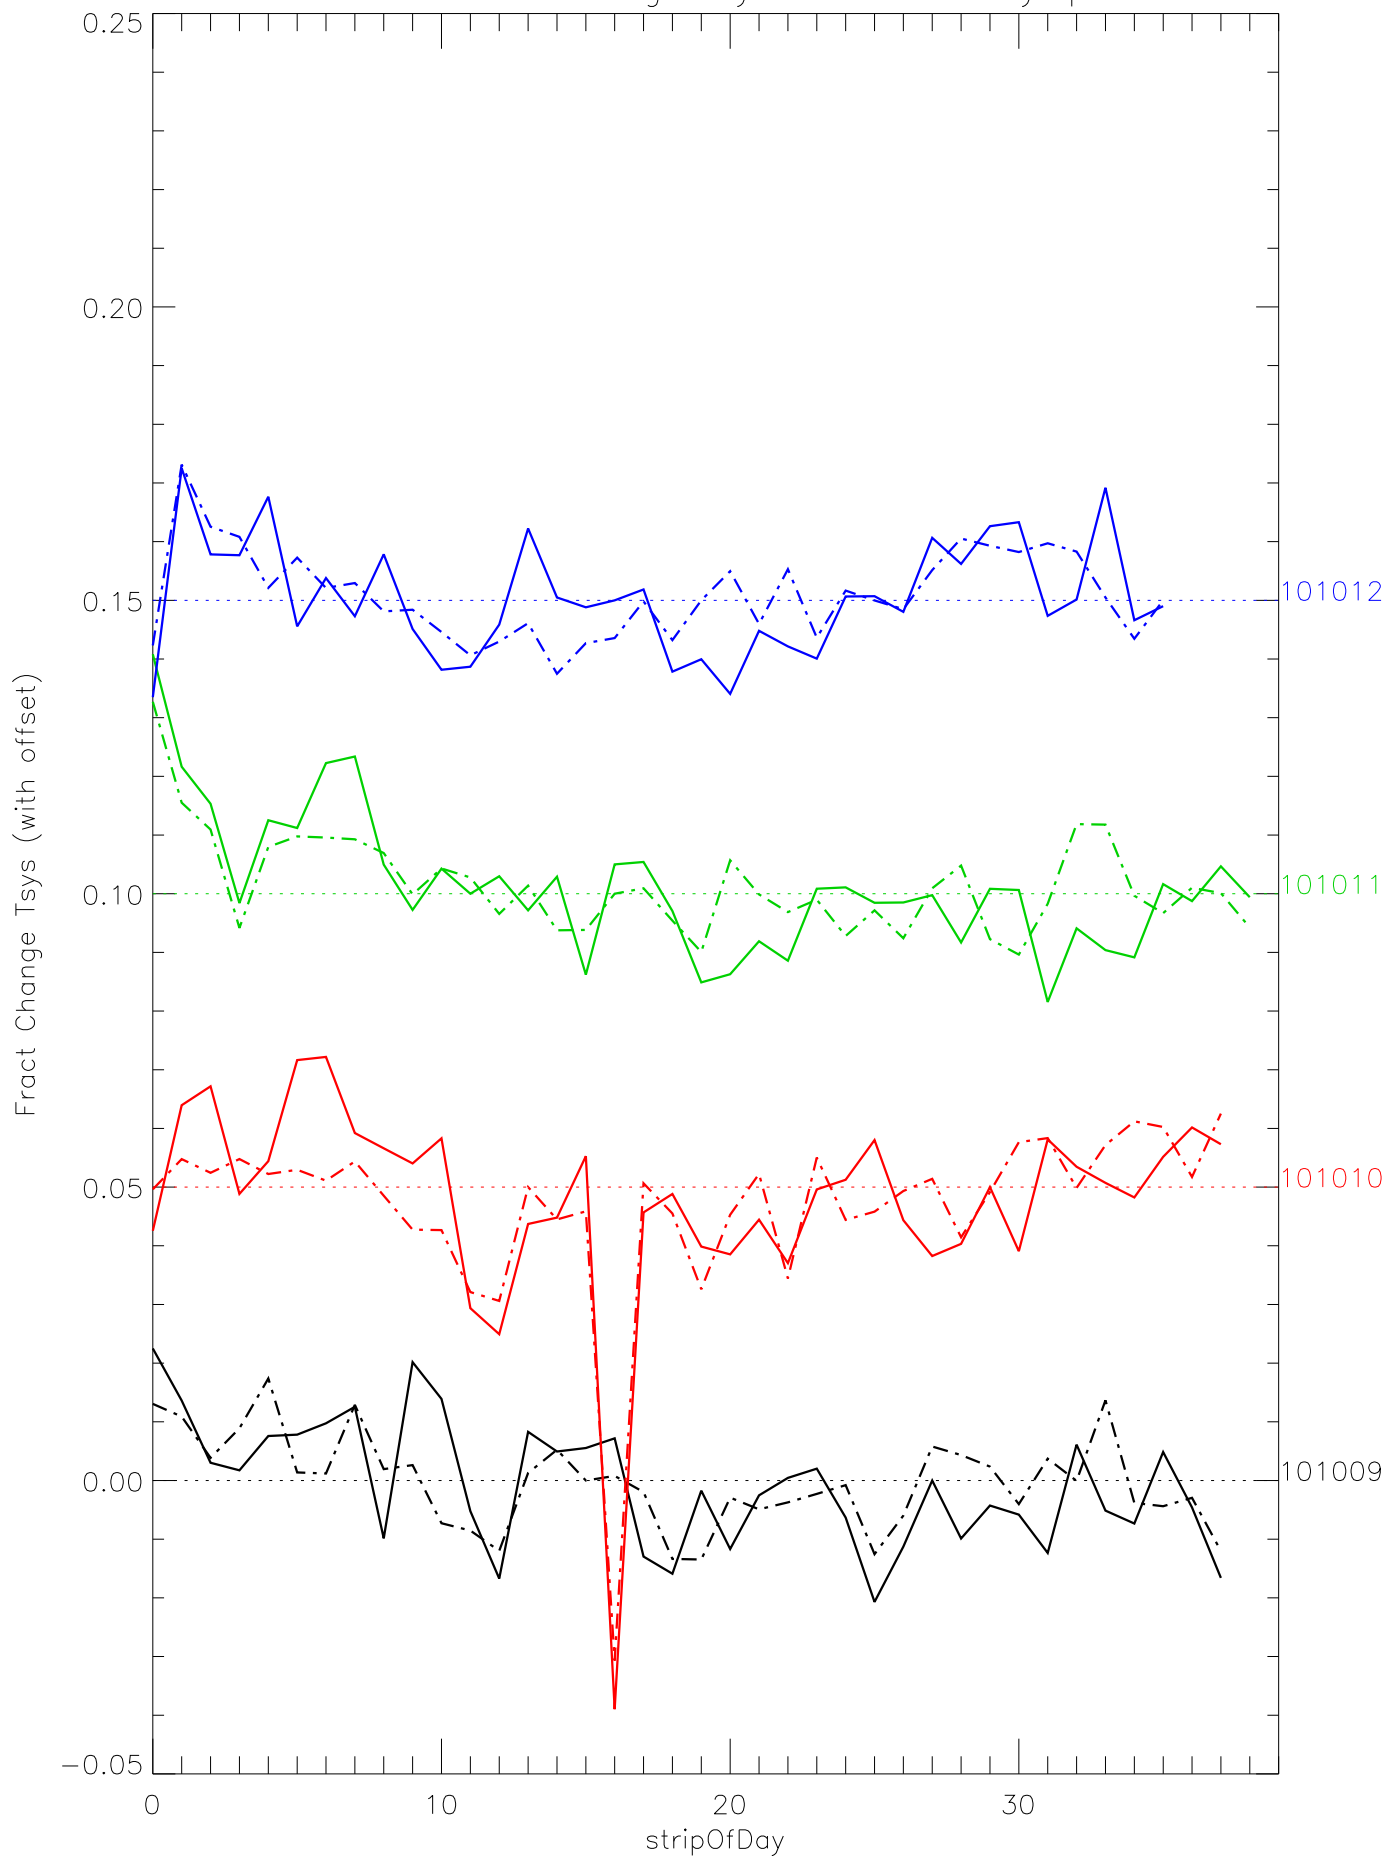

a2010 fractional change TsysK for each day. pixel:0

a2010 fractional change TsysK for each day. pixel:1

a2010 fractional change TsysK for each day. pixel:2

a2010 fractional change TsysK for each day. pixel:3

a2010 fractional change TsysK for each day. pixel:4

a2010 fractional change TsysK for each day. pixel:5

a2010 fractional change TsysK for each day. pixel:6