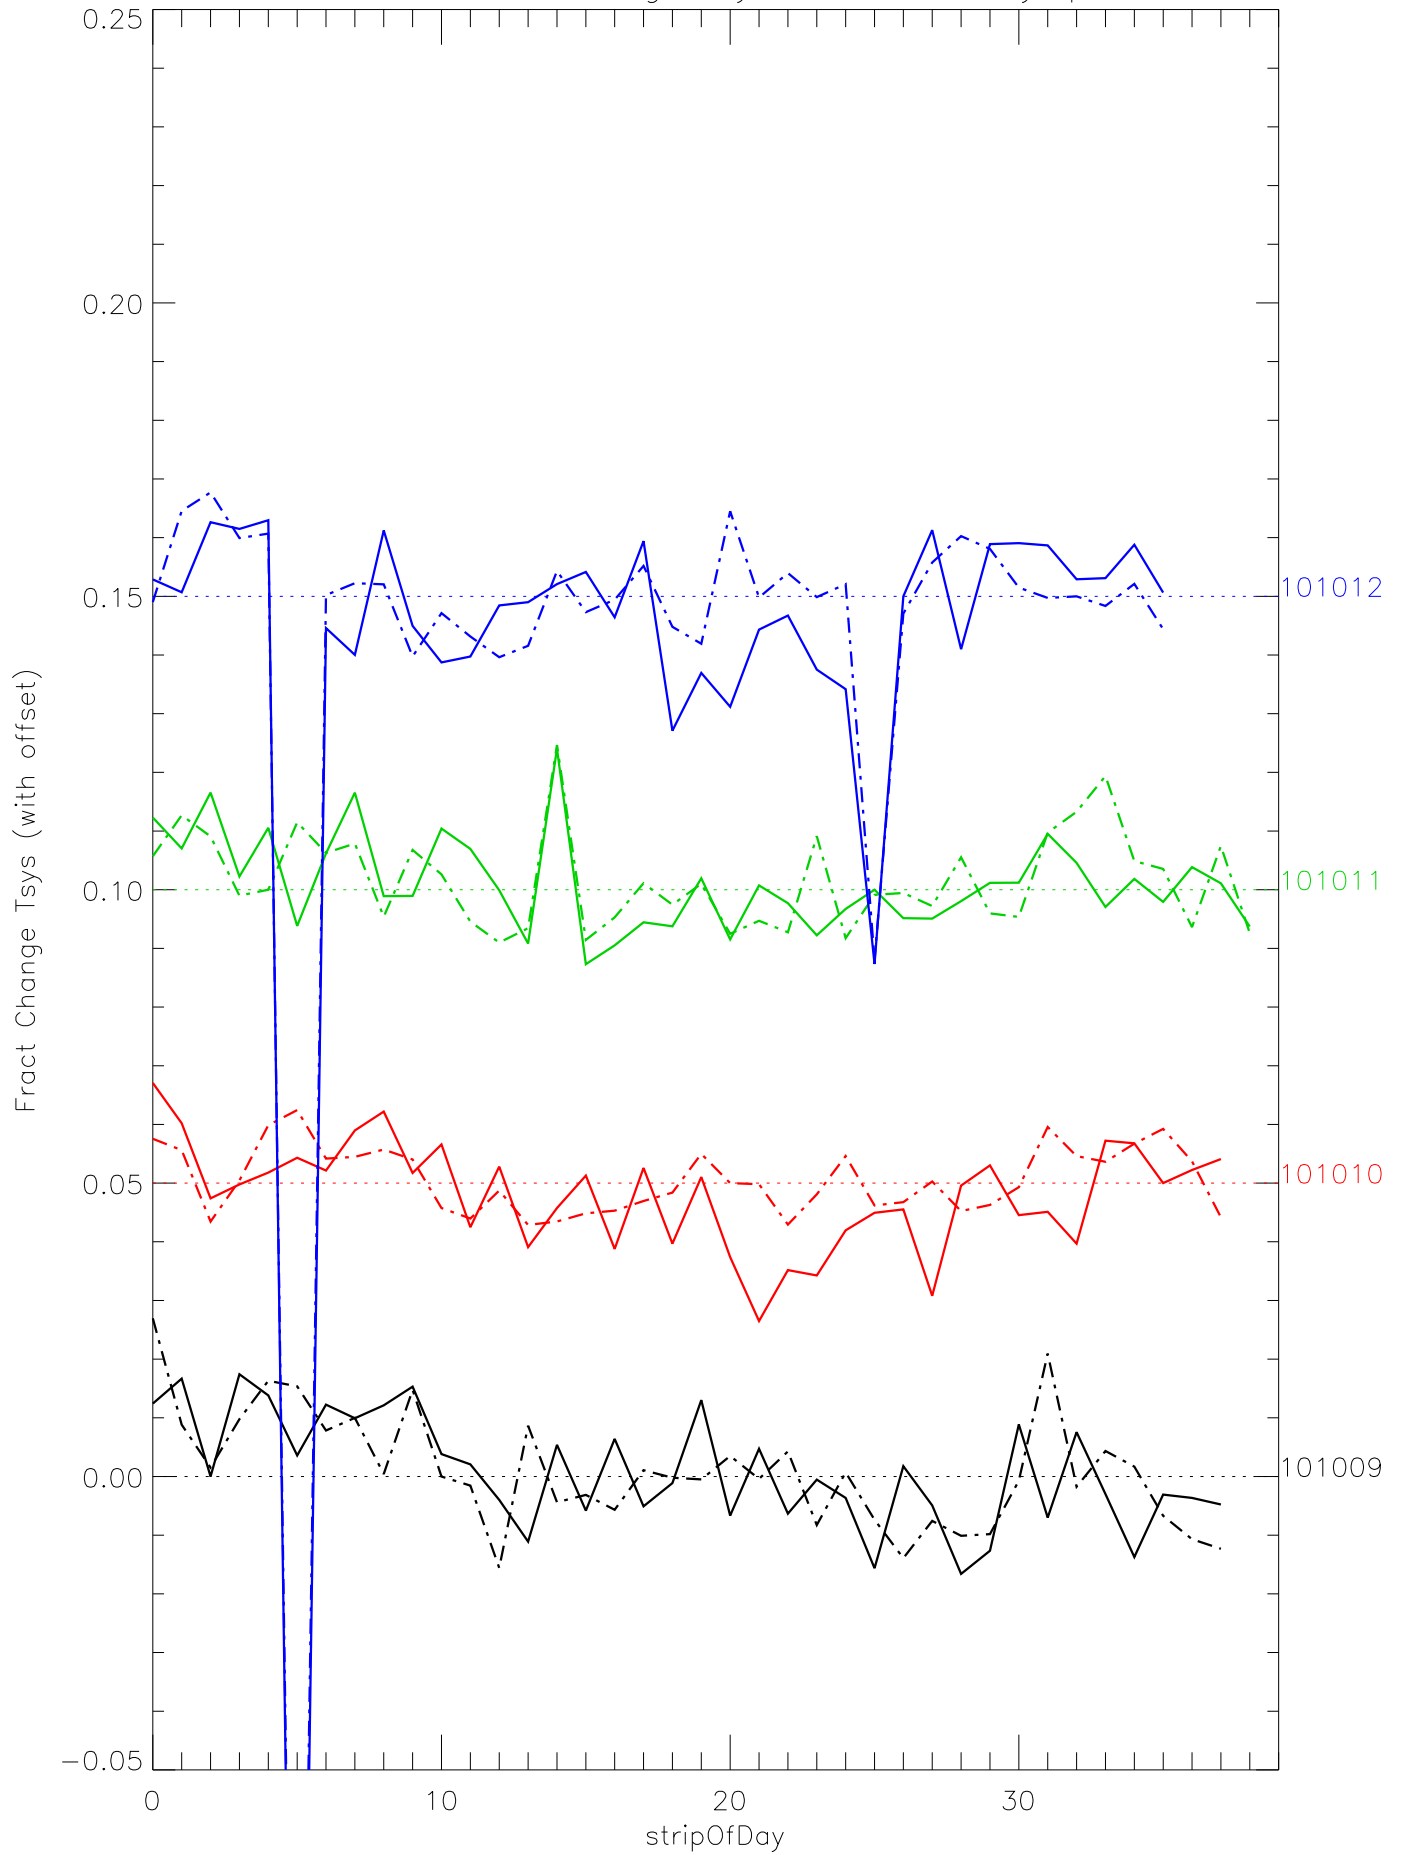

a2010 fractional change TsysK for each day. pixel:0

a2010 fractional change TsysK for each day. pixel:1

a2010 fractional change TsysK for each day. pixel:2

a2010 fractional change TsysK for each day. pixel:3

a2010 fractional change TsysK for each day. pixel:4

a2010 fractional change TsysK for each day. pixel:5

a2010 fractional change TsysK for each day. pixel:6