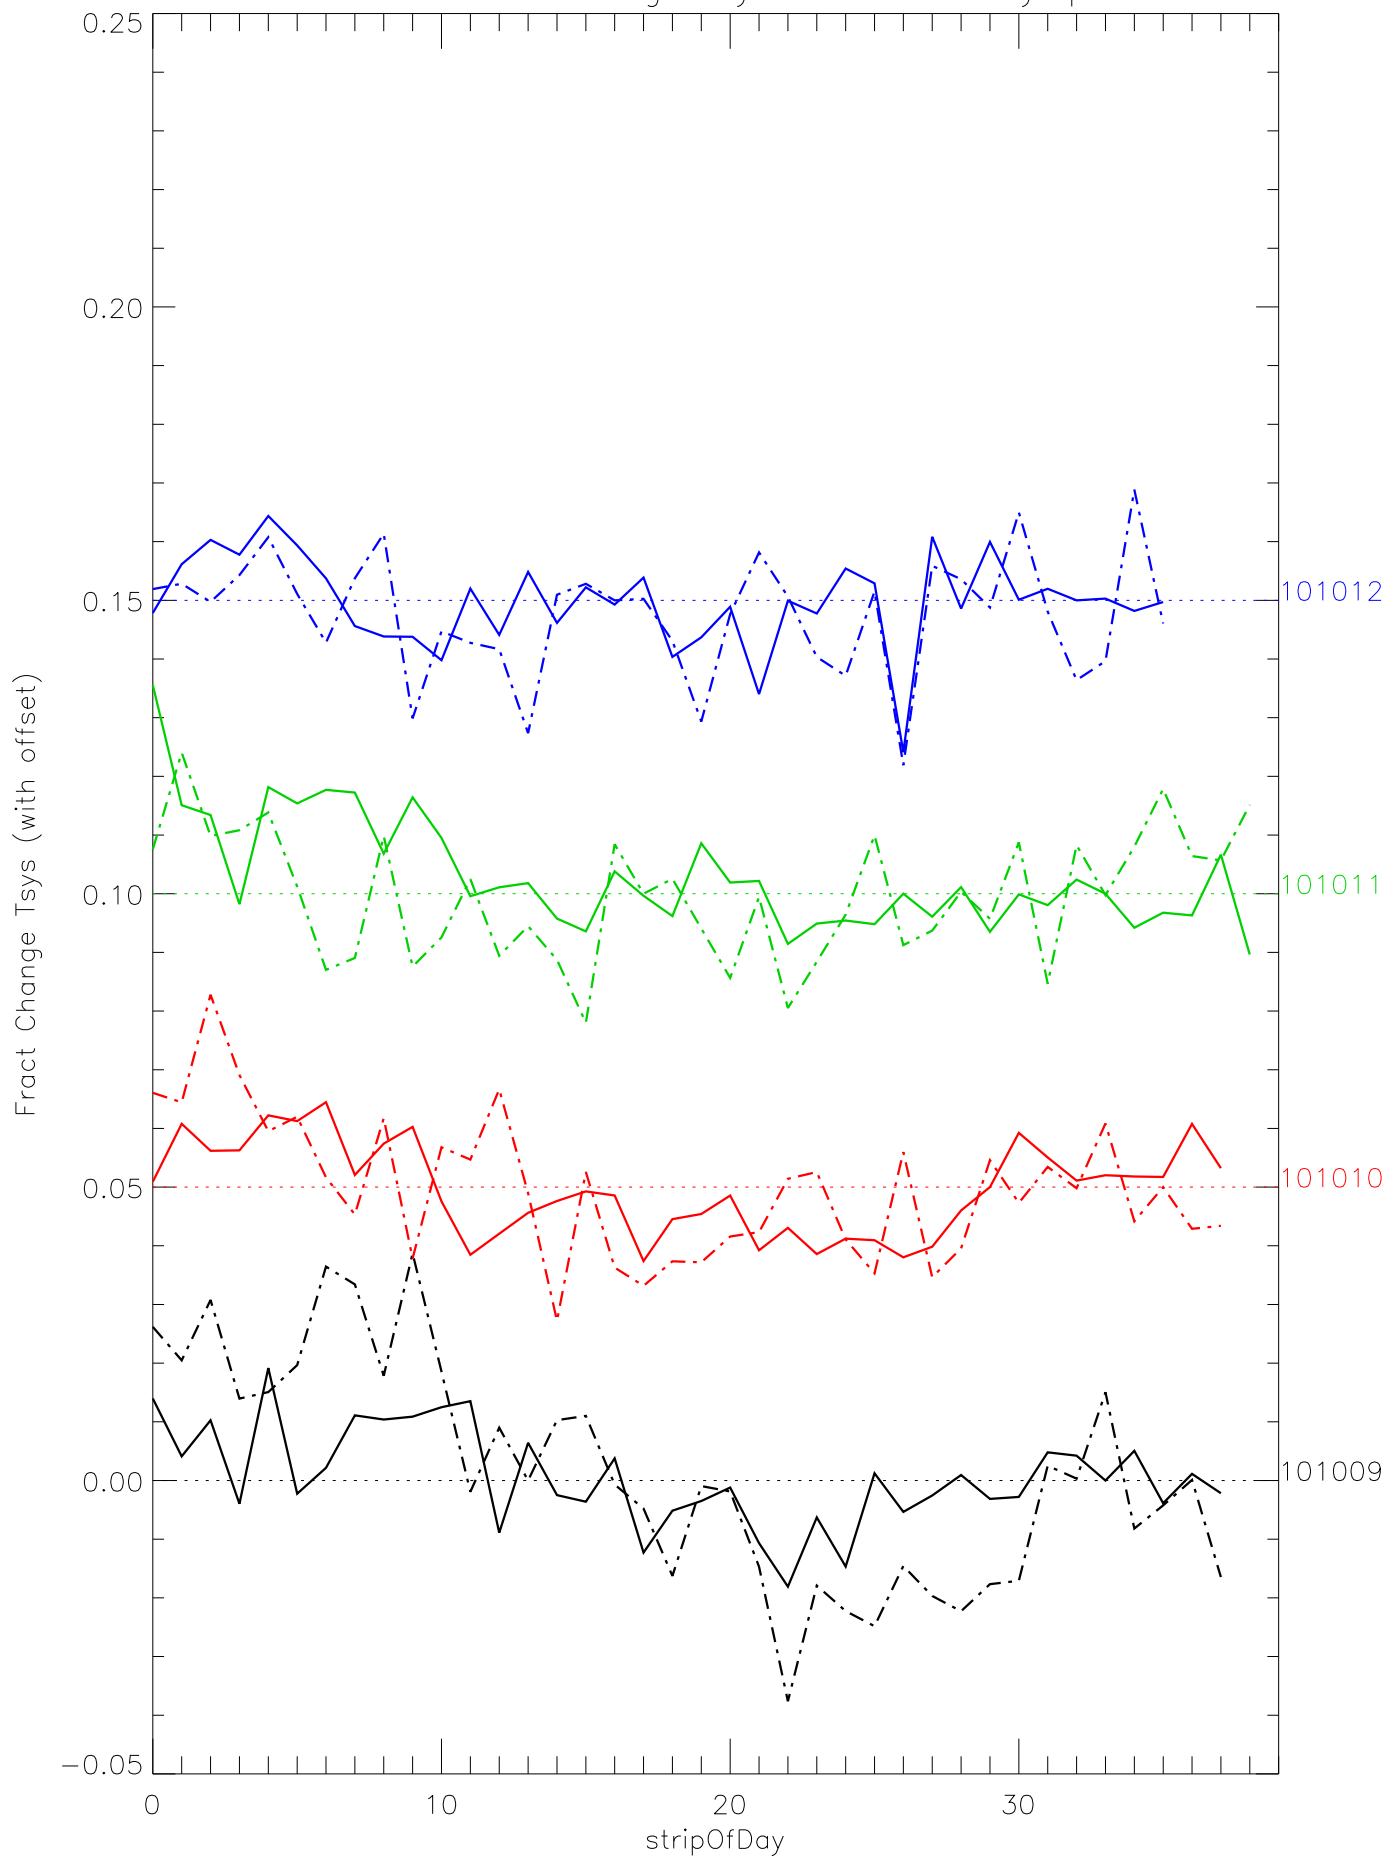

a2010 fractional change TsysK for each day. pixel:0

a2010 fractional change TsysK for each day. pixel:1

a2010 fractional change TsysK for each day. pixel:2

a2010 fractional change TsysK for each day. pixel:3

a2010 fractional change TsysK for each day. pixel:4

a2010 fractional change TsysK for each day. pixel:5

a2010 fractional change TsysK for each day. pixel:6