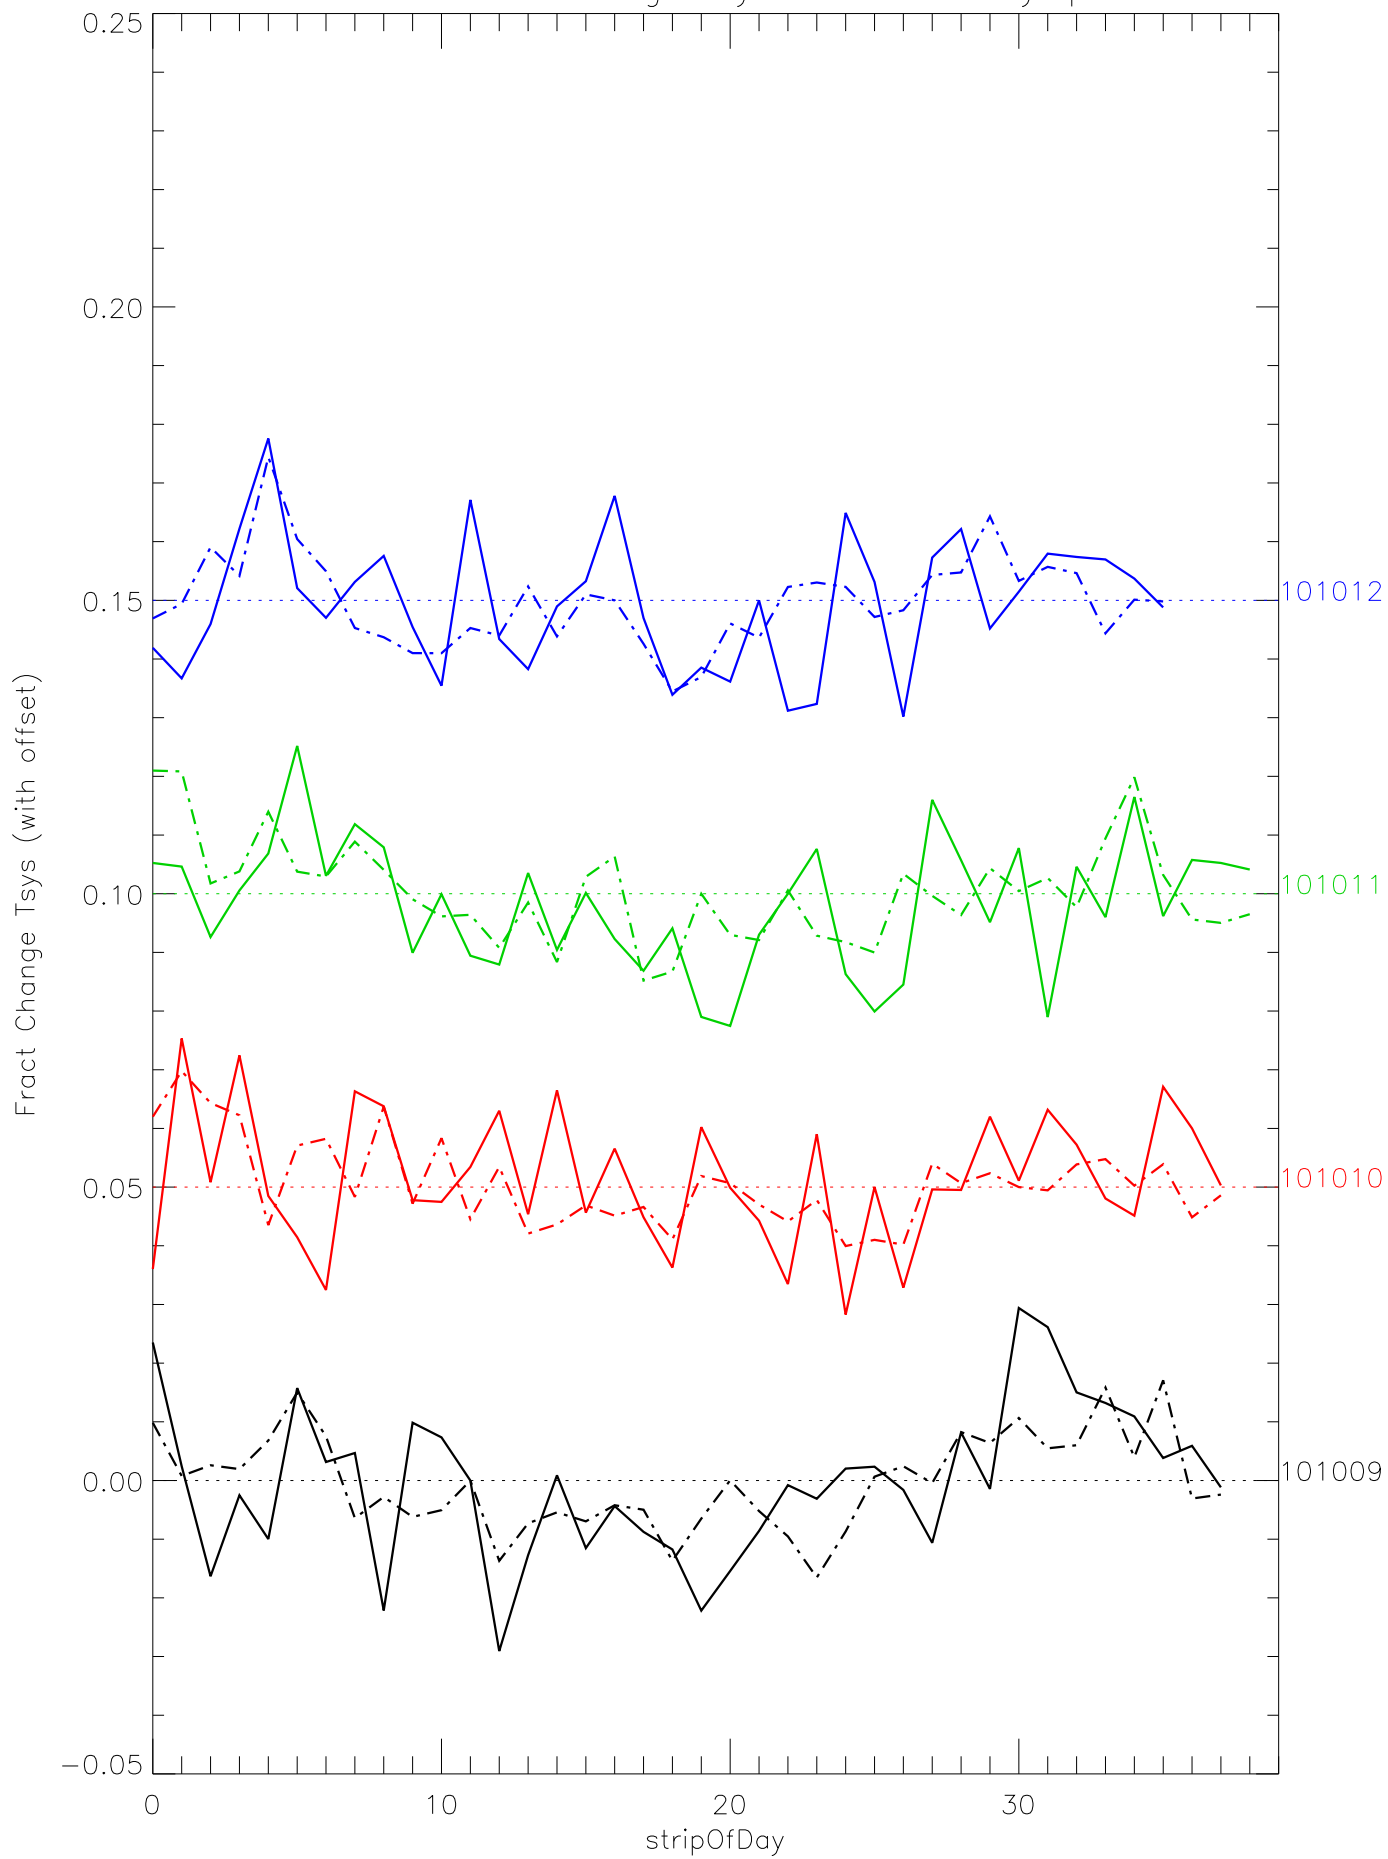

a2010 fractional change TsysK for each day. pixel:0

a2010 fractional change TsysK for each day. pixel:1

a2010 fractional change TsysK for each day. pixel:2

a2010 fractional change TsysK for each day. pixel:3

a2010 fractional change TsysK for each day. pixel:4

a2010 fractional change TsysK for each day. pixel:5

a2010 fractional change TsysK for each day. pixel:6