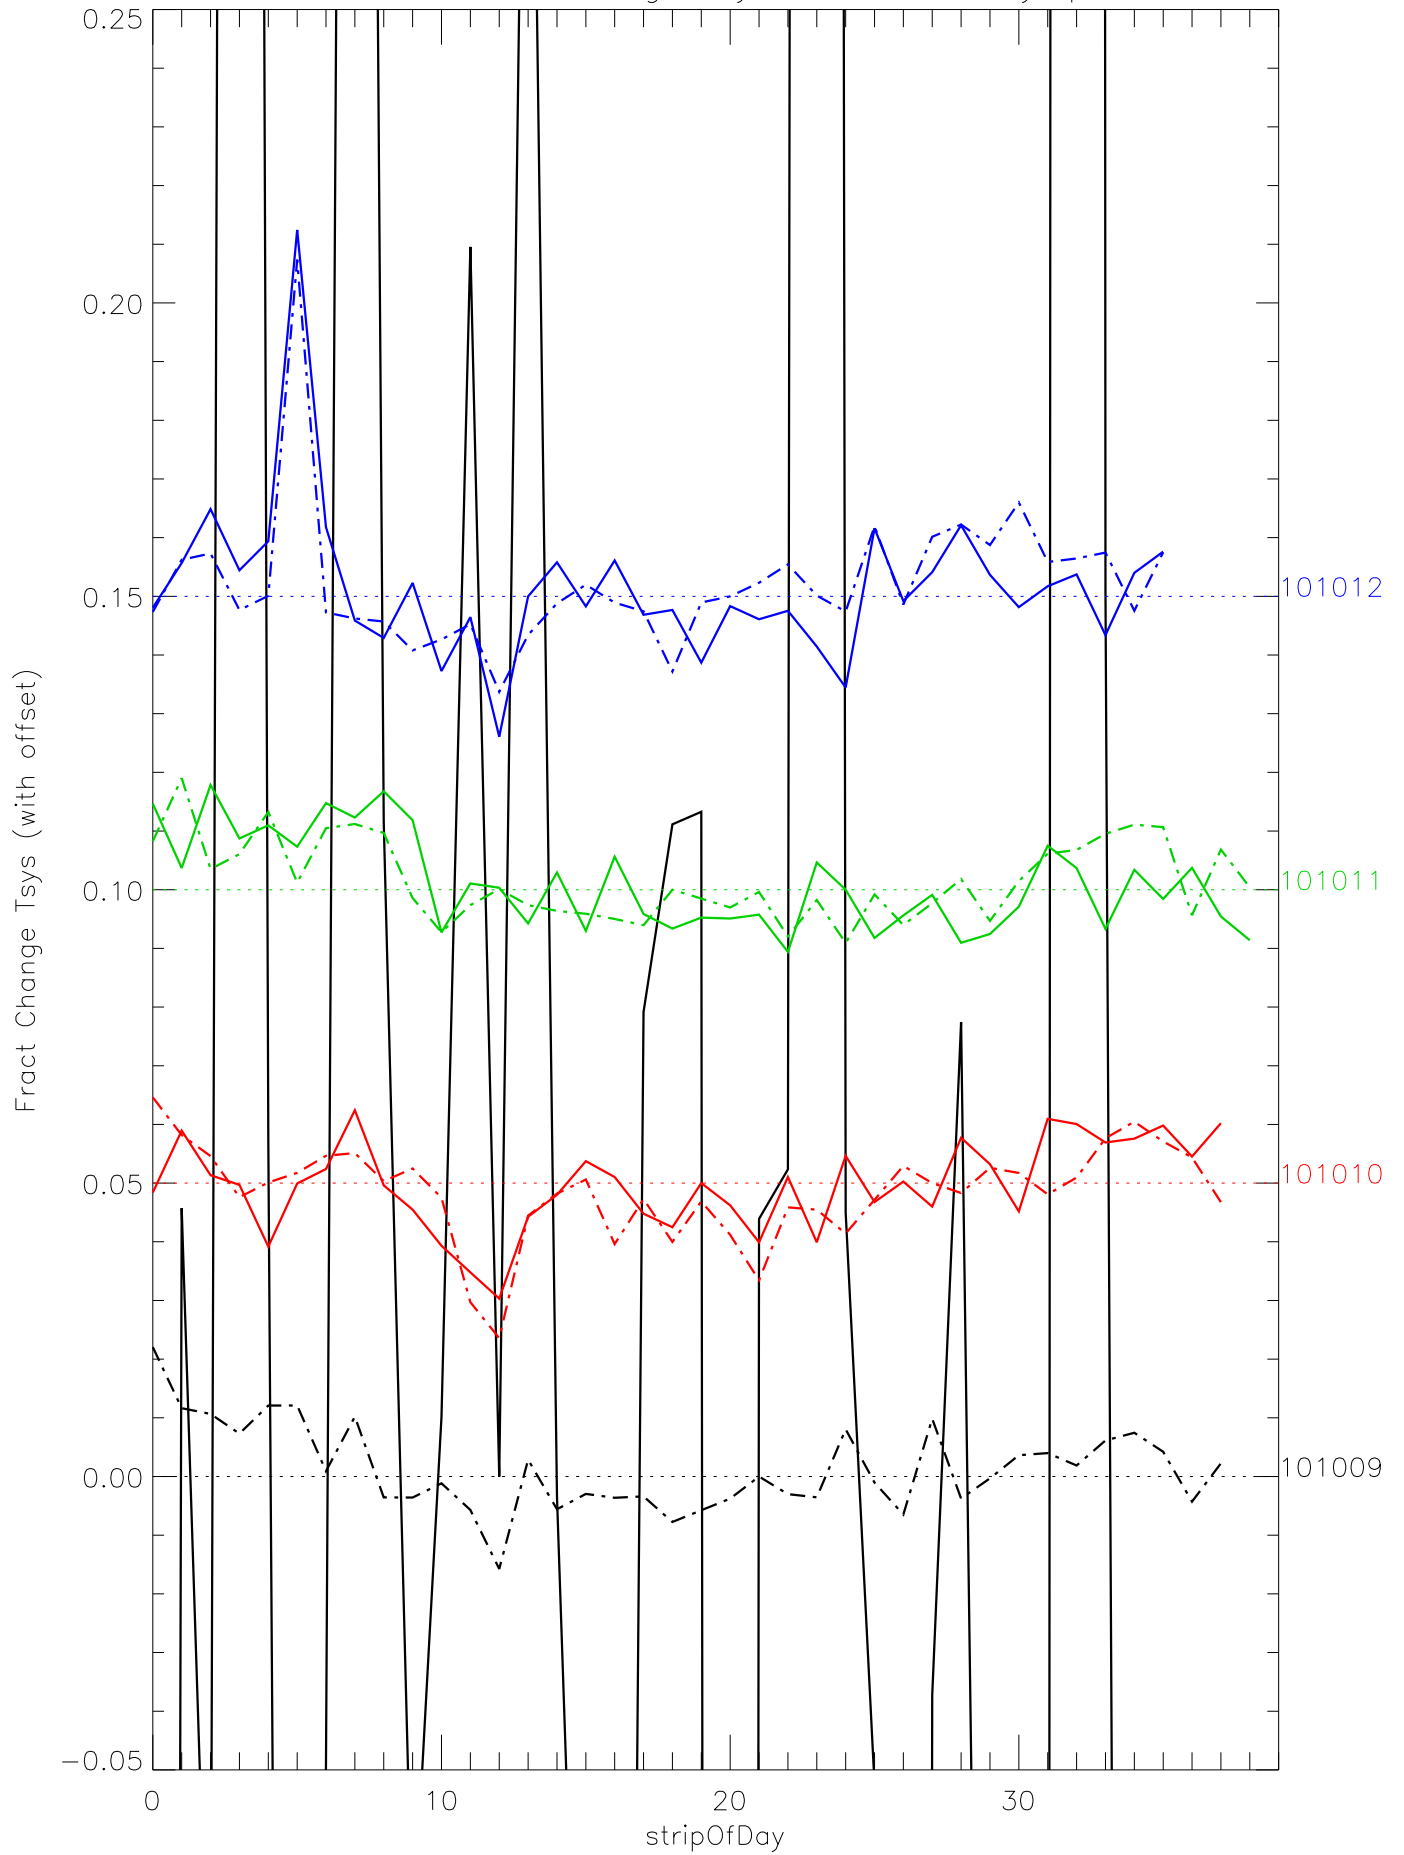

a2010 fractional change TsysK for each day. pixel:0

a2010 fractional change TsysK for each day. pixel:1

a2010 fractional change TsysK for each day. pixel:2

a2010 fractional change TsysK for each day. pixel:3

a2010 fractional change TsysK for each day. pixel:4

a2010 fractional change TsysK for each day. pixel:5

a2010 fractional change TsysK for each day. pixel:6