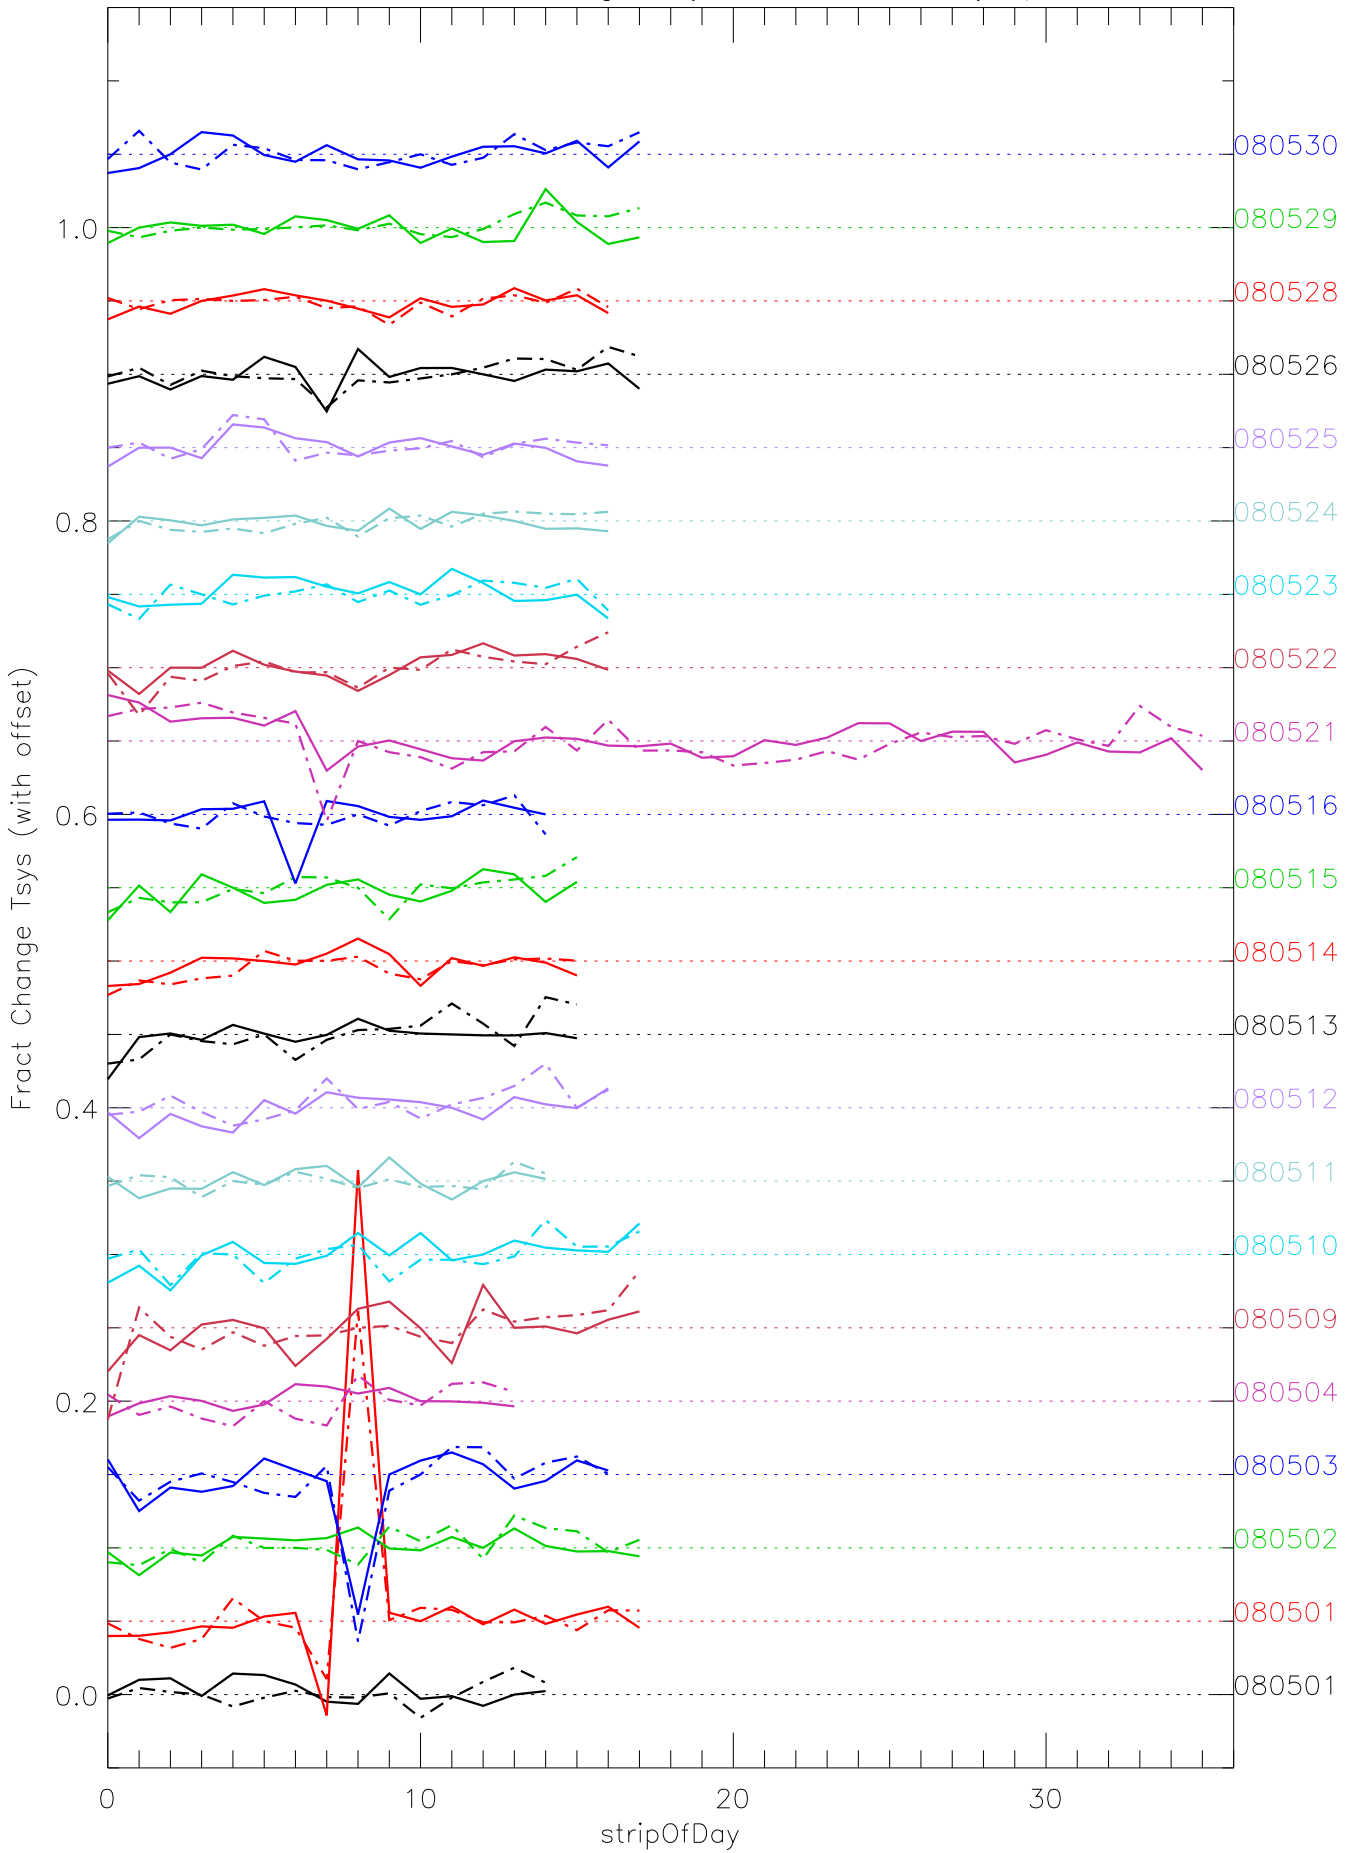

a2010 fractional change TsysK for each day. pixel:0

a2010 fractional change TsysK for each day. pixel:1

a2010 fractional change TsysK for each day. pixel:2

a2010 fractional change TsysK for each day. pixel:3

a2010 fractional change TsysK for each day. pixel:4

a2010 fractional change TsysK for each day. pixel:5

a2010 fractional change TsysK for each day. pixel:6