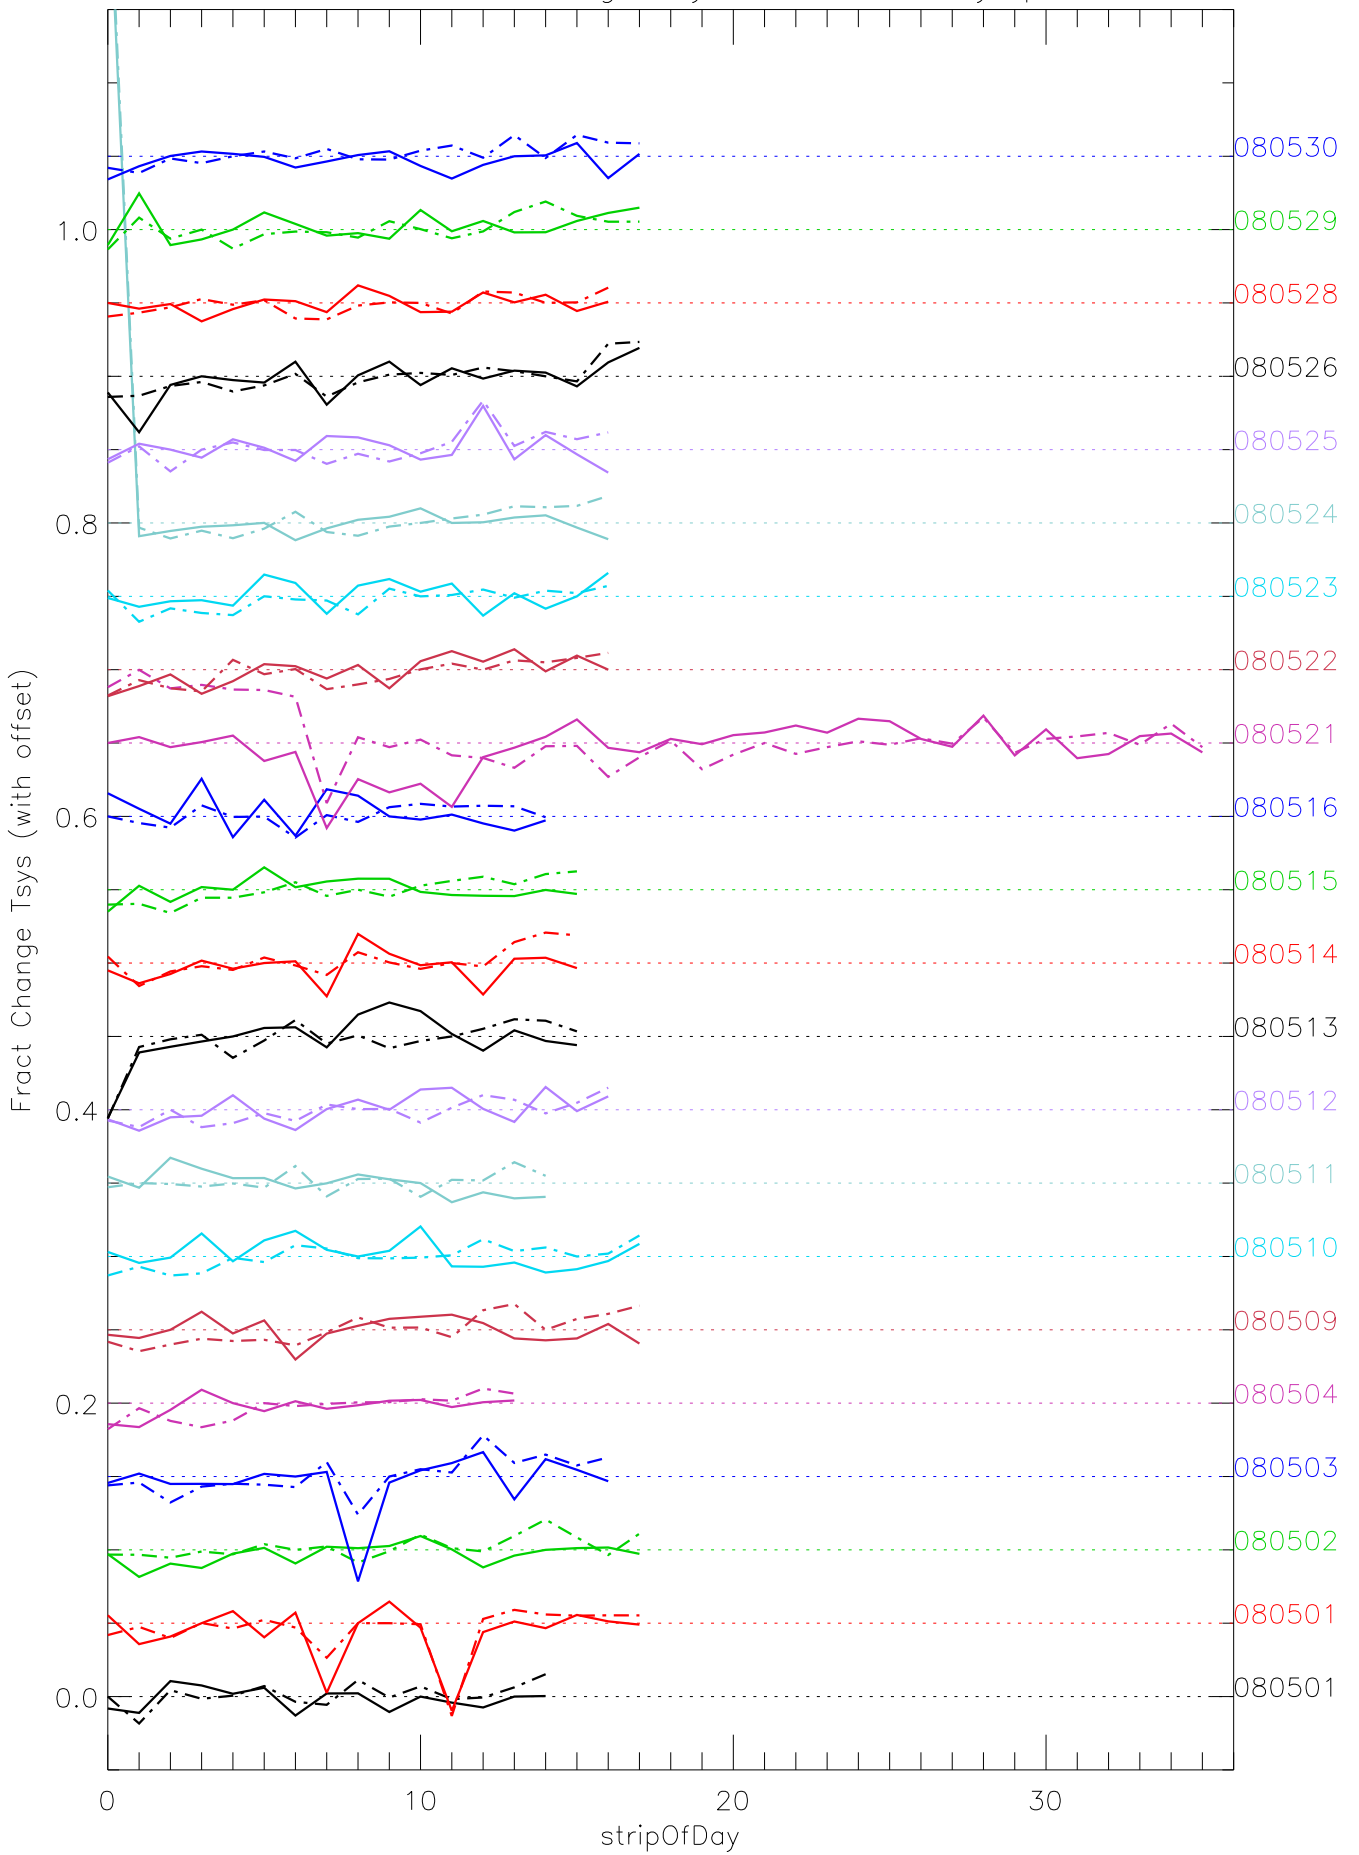

a2010 fractional change TsysK for each day. pixel:0

a2010 fractional change TsysK for each day. pixel:1

a2010 fractional change TsysK for each day. pixel:2

a2010 fractional change TsysK for each day. pixel:3

a2010 fractional change TsysK for each day. pixel:4

a2010 fractional change TsysK for each day. pixel:5

a2010 fractional change TsysK for each day. pixel:6