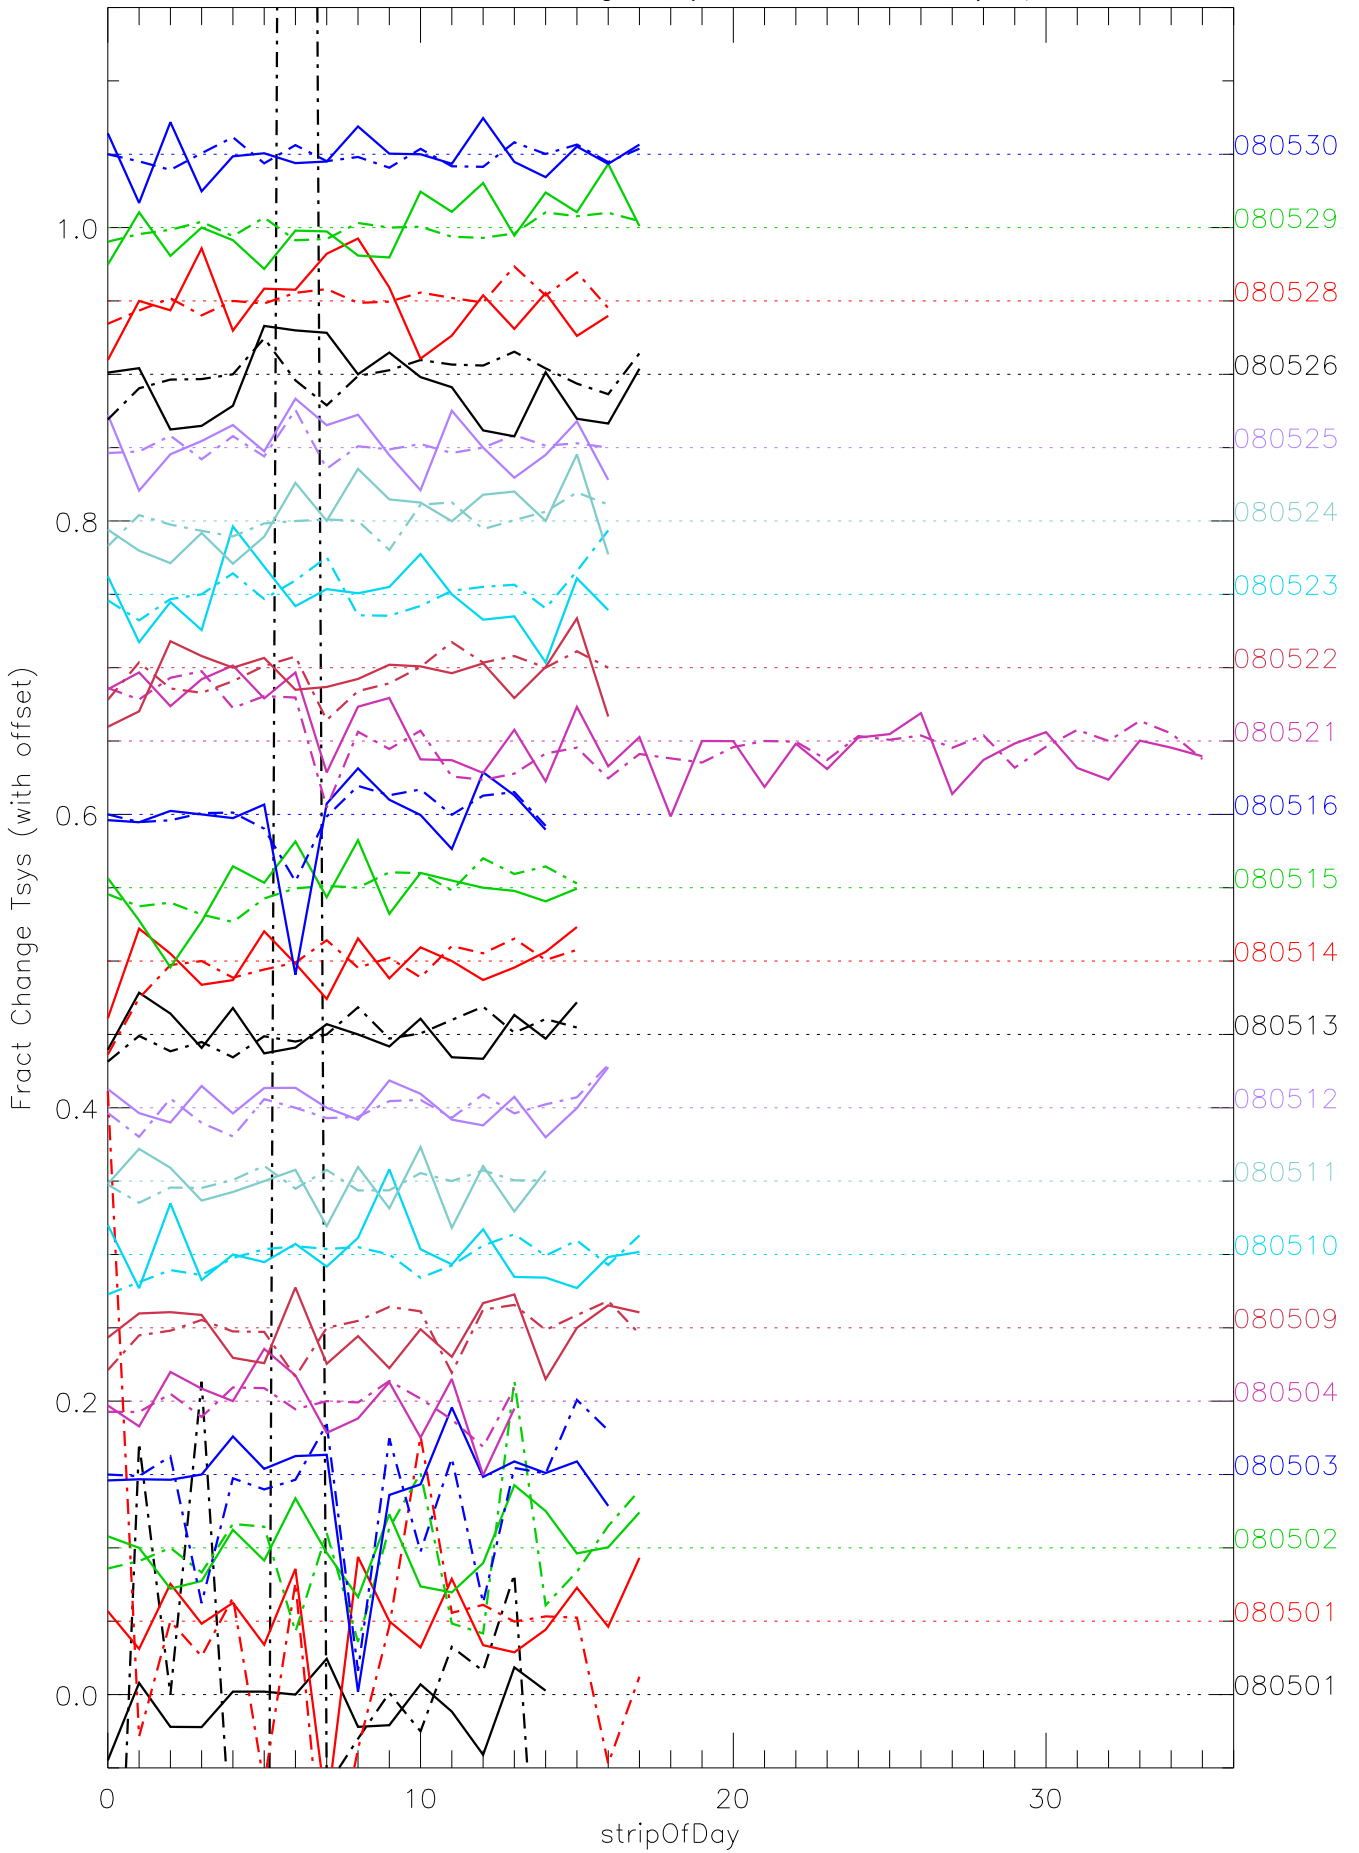

a2010 fractional change TsysK for each day. pixel:0

a2010 fractional change TsysK for each day. pixel:1

a2010 fractional change TsysK for each day. pixel:2

a2010 fractional change TsysK for each day. pixel:3

a2010 fractional change TsysK for each day. pixel:4

a2010 fractional change TsysK for each day. pixel:5

a2010 fractional change TsysK for each day. pixel:6