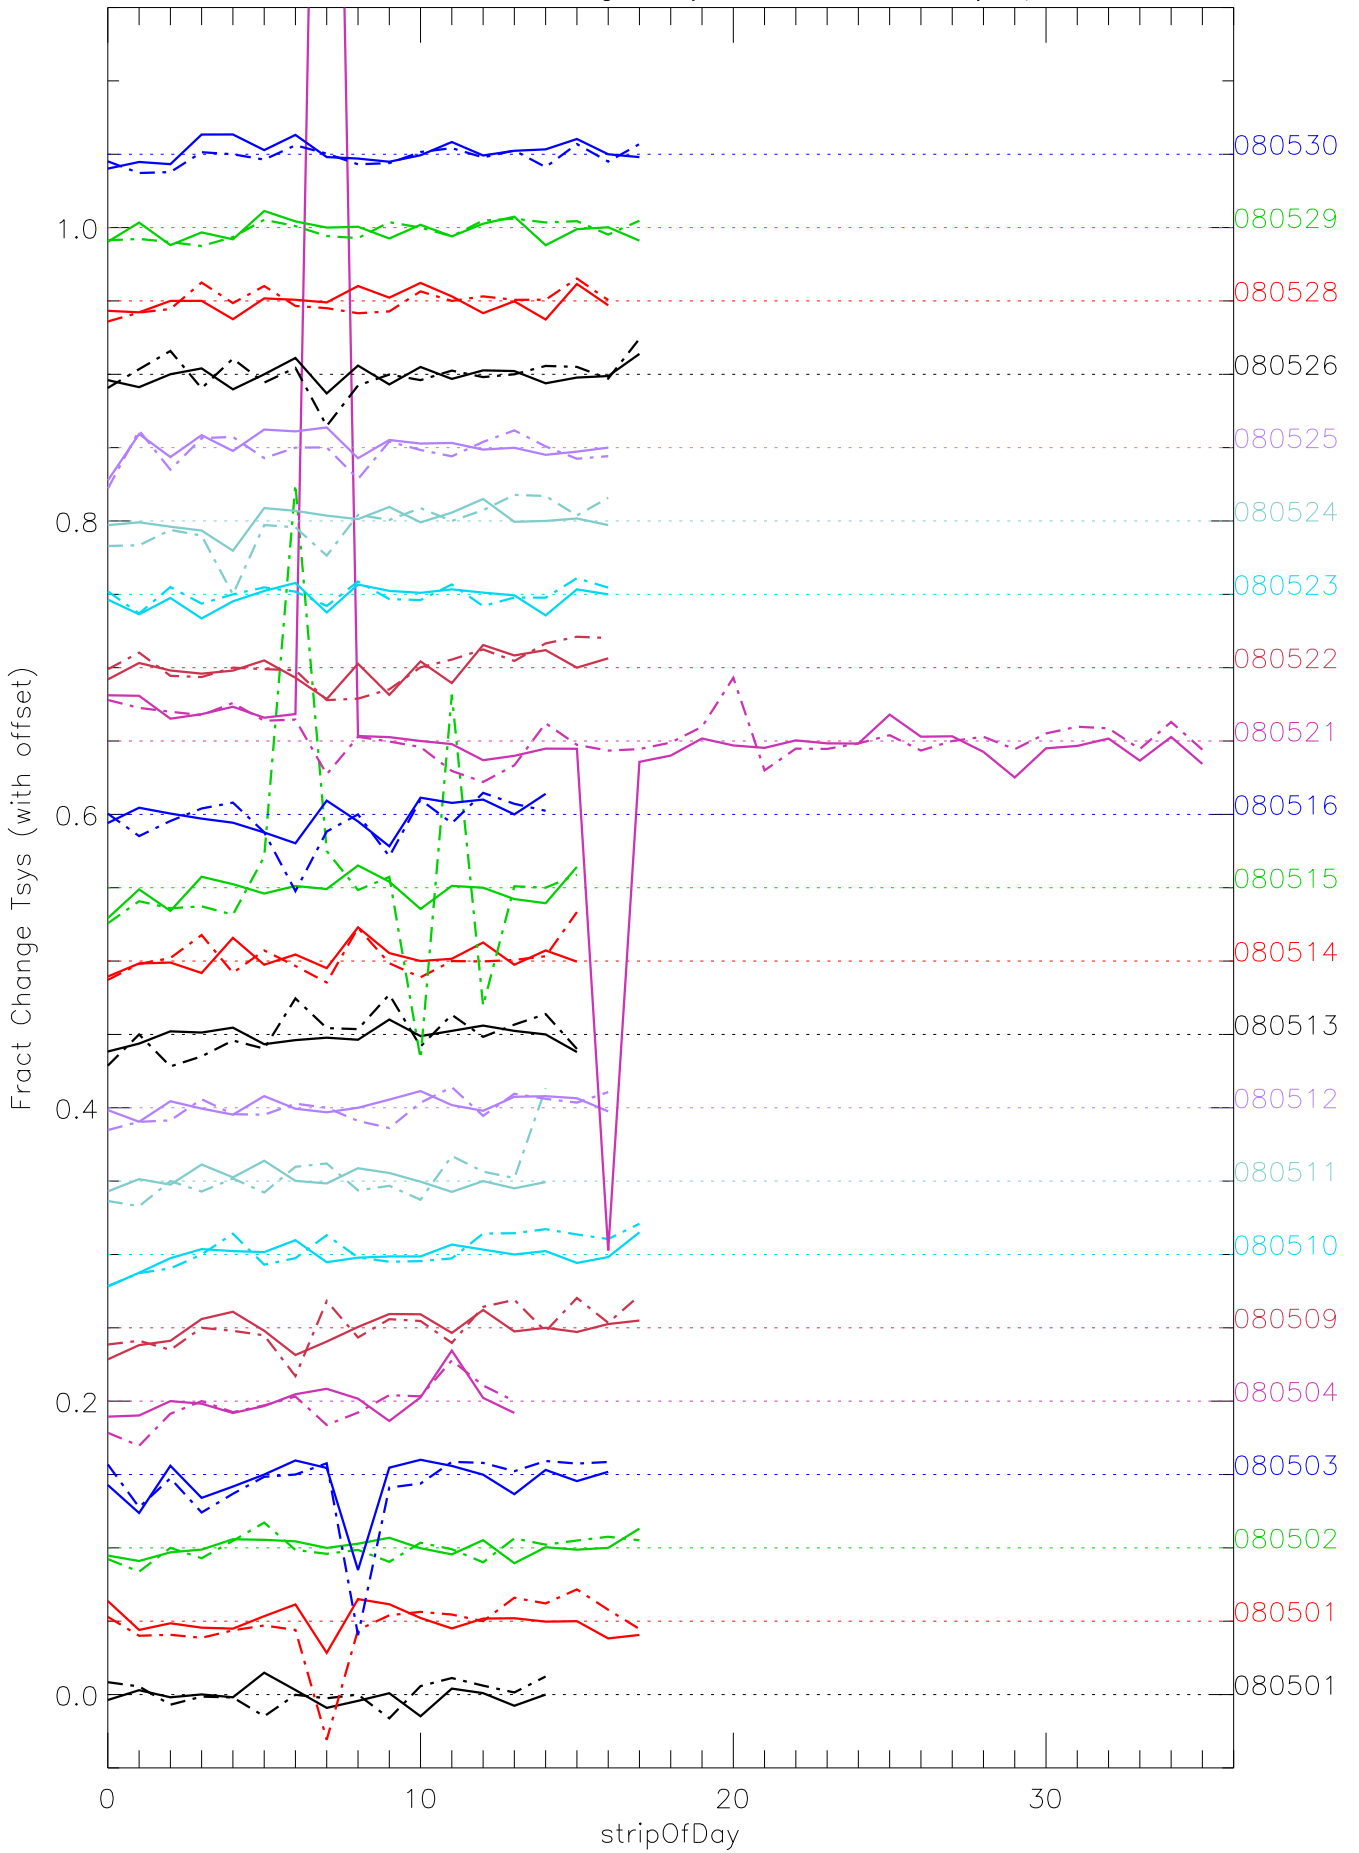

a2010 fractional change TsysK for each day. pixel:0

a2010 fractional change TsysK for each day. pixel:1

a2010 fractional change TsysK for each day. pixel:2

a2010 fractional change TsysK for each day. pixel:3

a2010 fractional change TsysK for each day. pixel:4

a2010 fractional change TsysK for each day. pixel:5

a2010 fractional change TsysK for each day. pixel:6