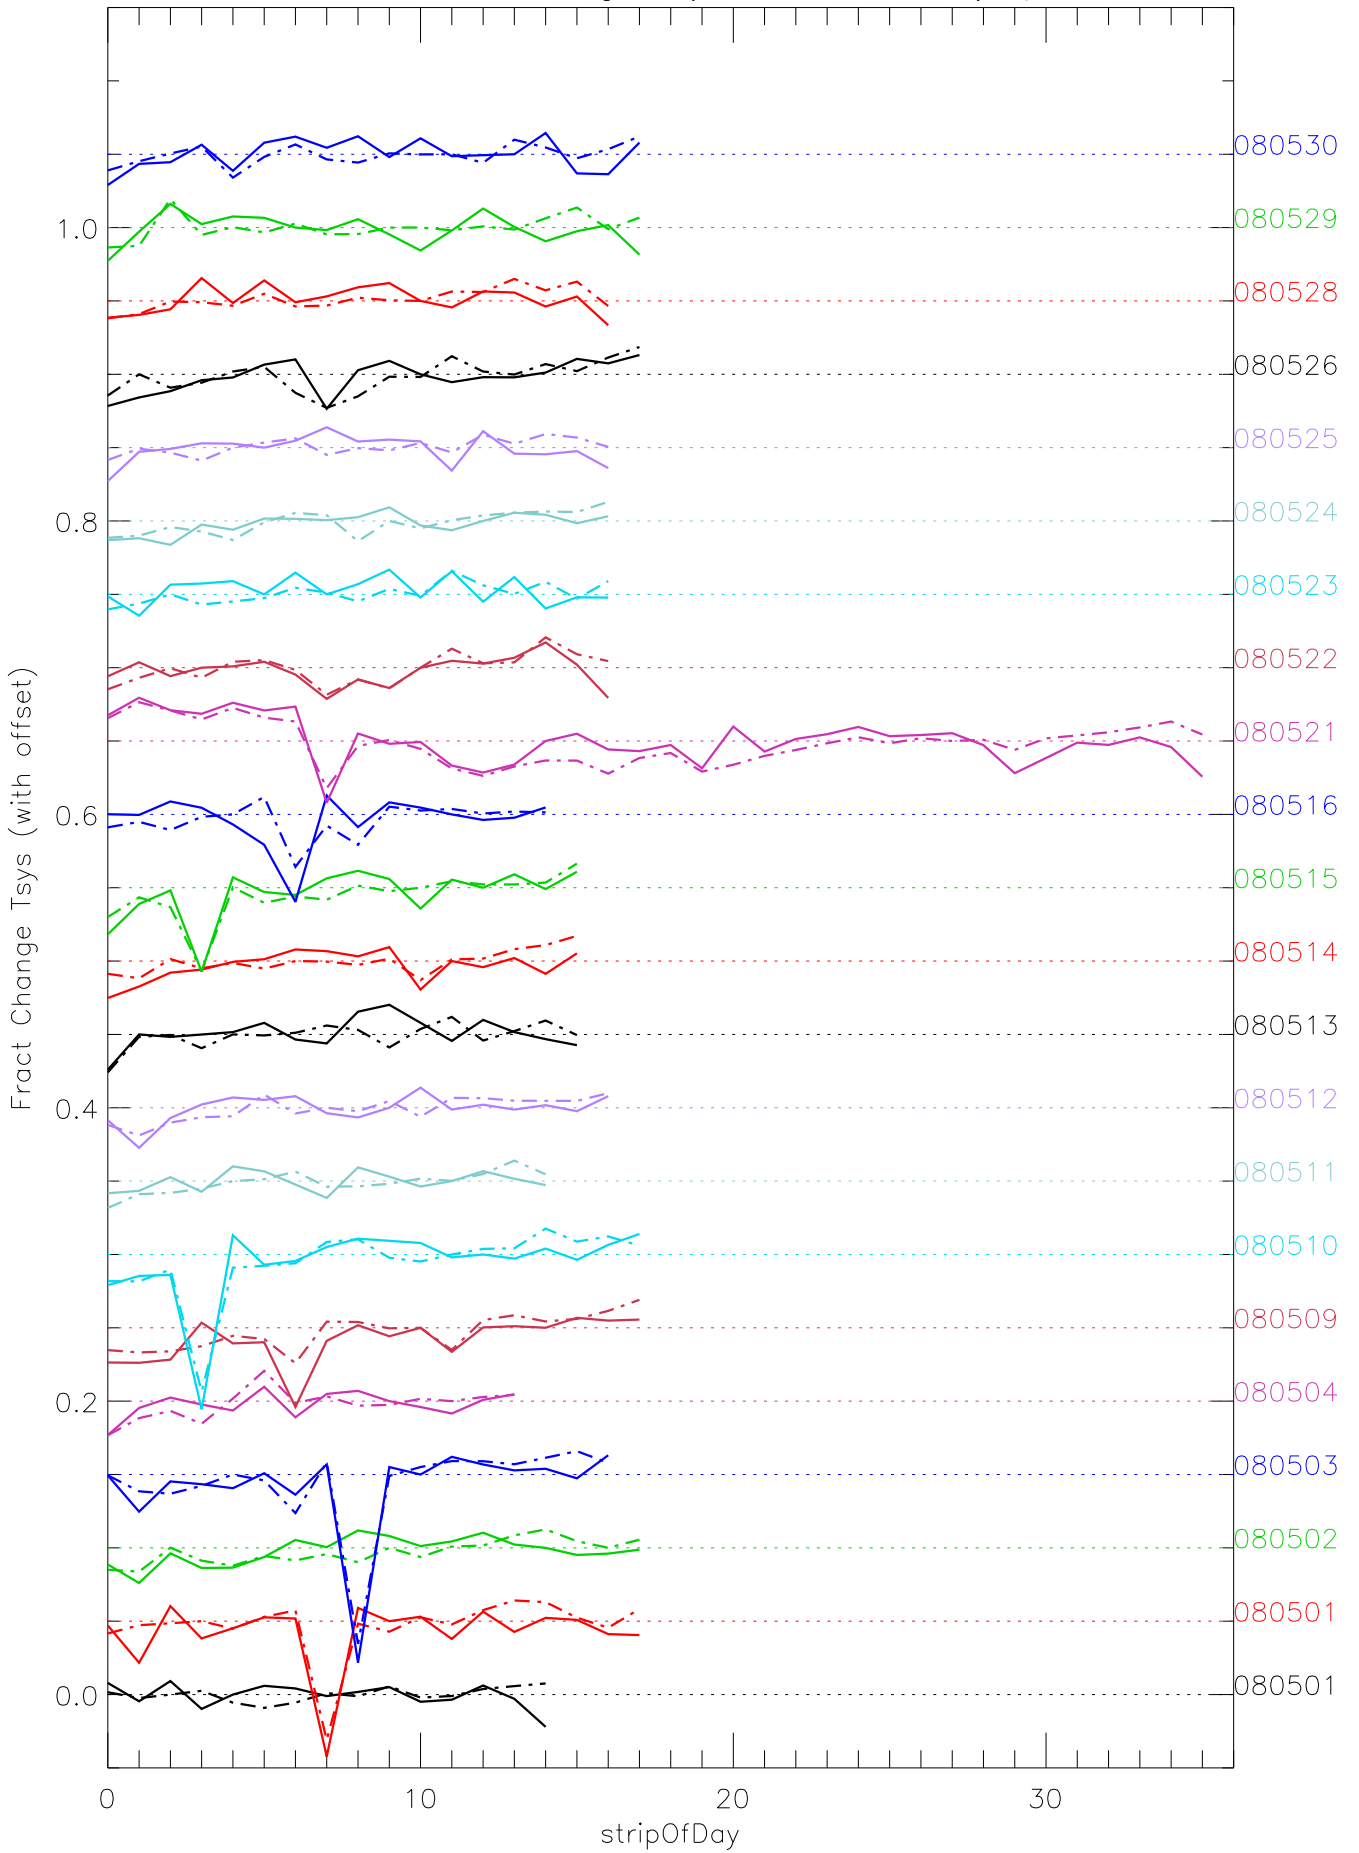

a2010 fractional change TsysK for each day. pixel:0

a2010 fractional change TsysK for each day. pixel:1

a2010 fractional change TsysK for each day. pixel:2

a2010 fractional change TsysK for each day. pixel:3

a2010 fractional change TsysK for each day. pixel:4

a2010 fractional change TsysK for each day. pixel:5

a2010 fractional change TsysK for each day. pixel:6