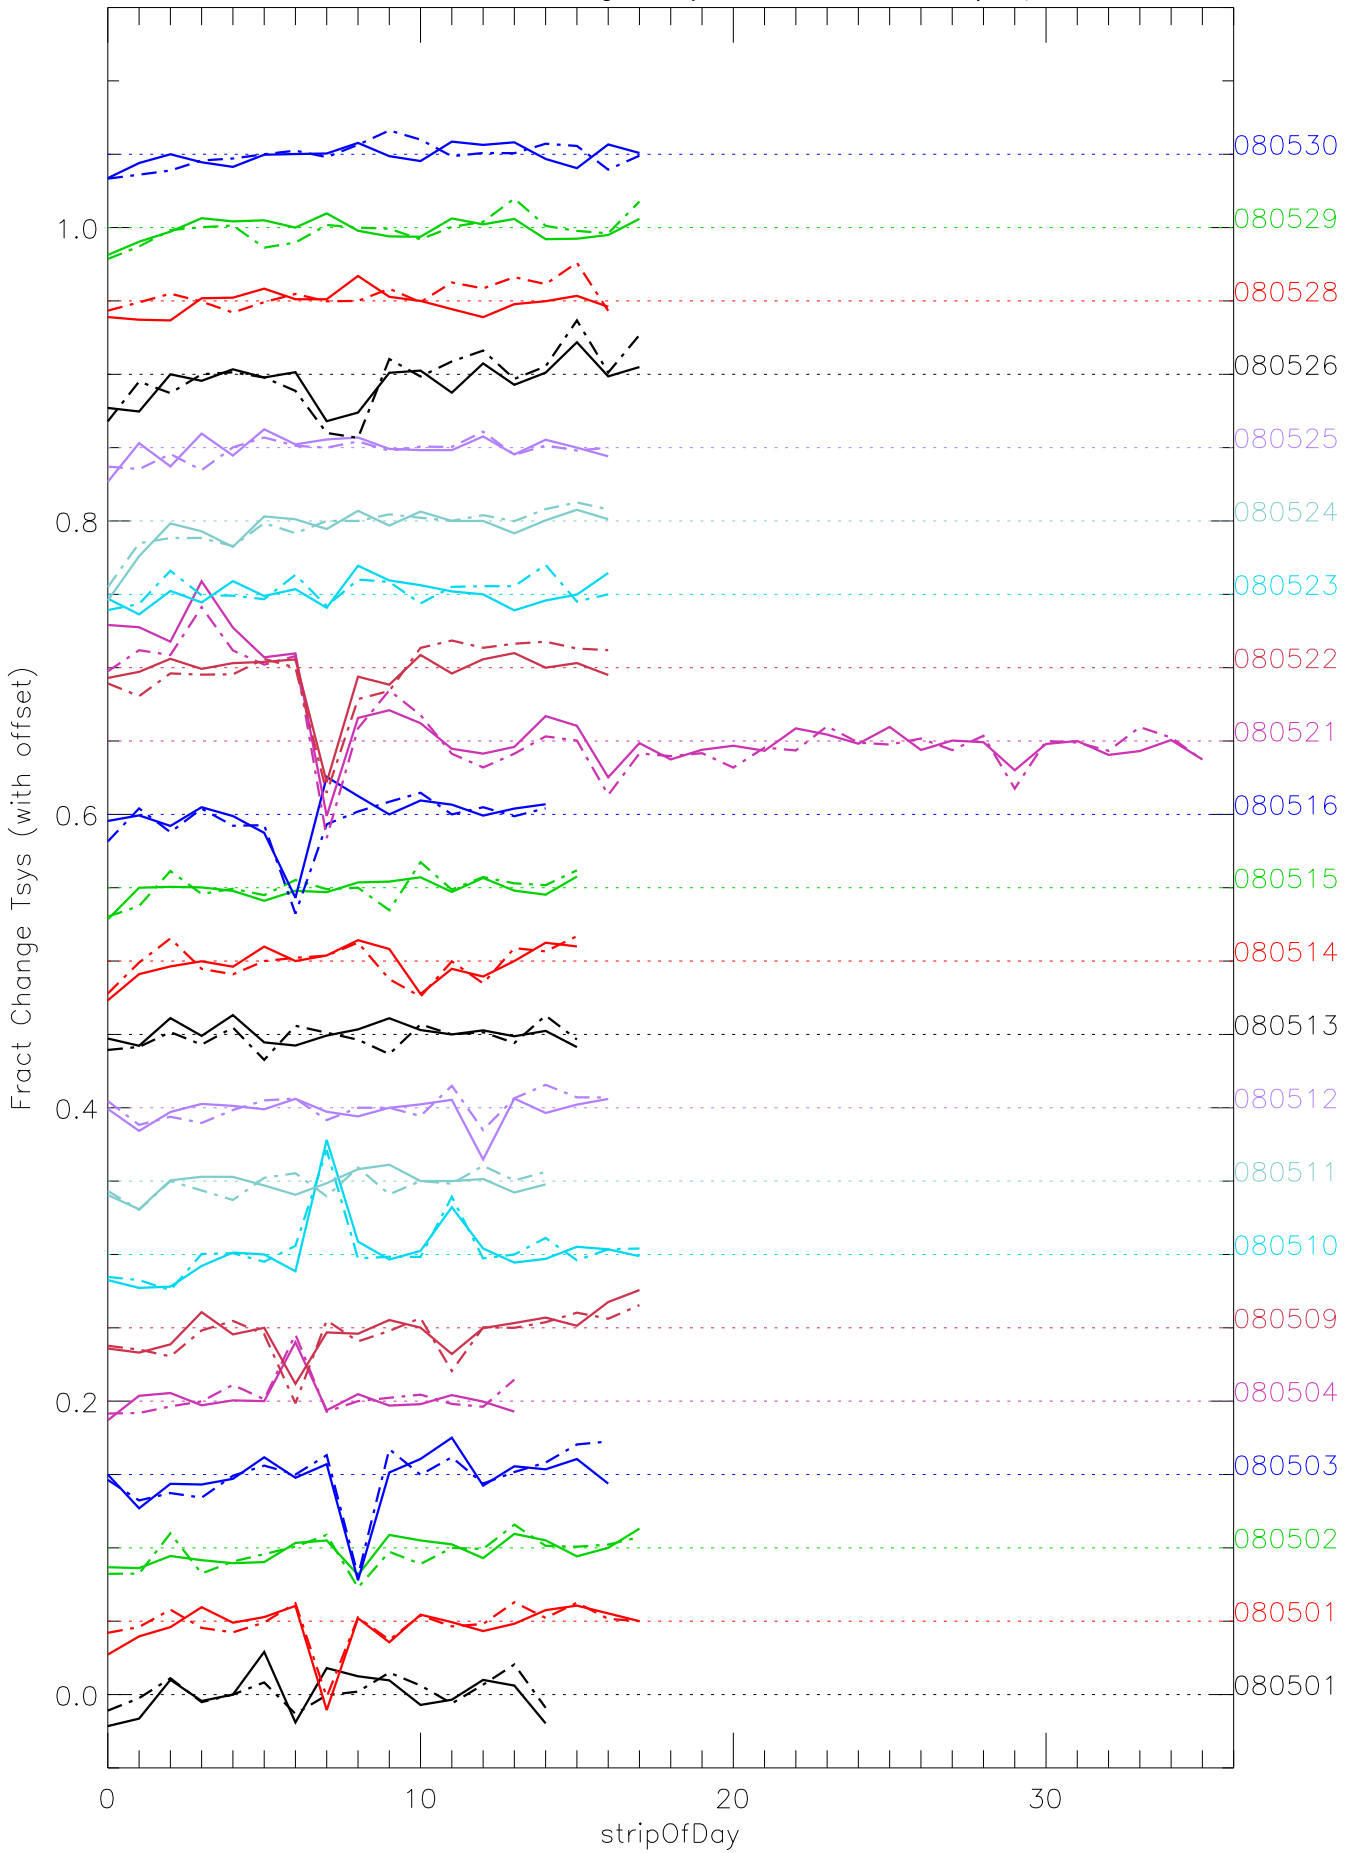

a2010 fractional change TsysK for each day. pixel:0

a2010 fractional change TsysK for each day. pixel:1

a2010 fractional change TsysK for each day. pixel:2

a2010 fractional change TsysK for each day. pixel:3

a2010 fractional change TsysK for each day. pixel:4

a2010 fractional change TsysK for each day. pixel:5

a2010 fractional change TsysK for each day. pixel:6