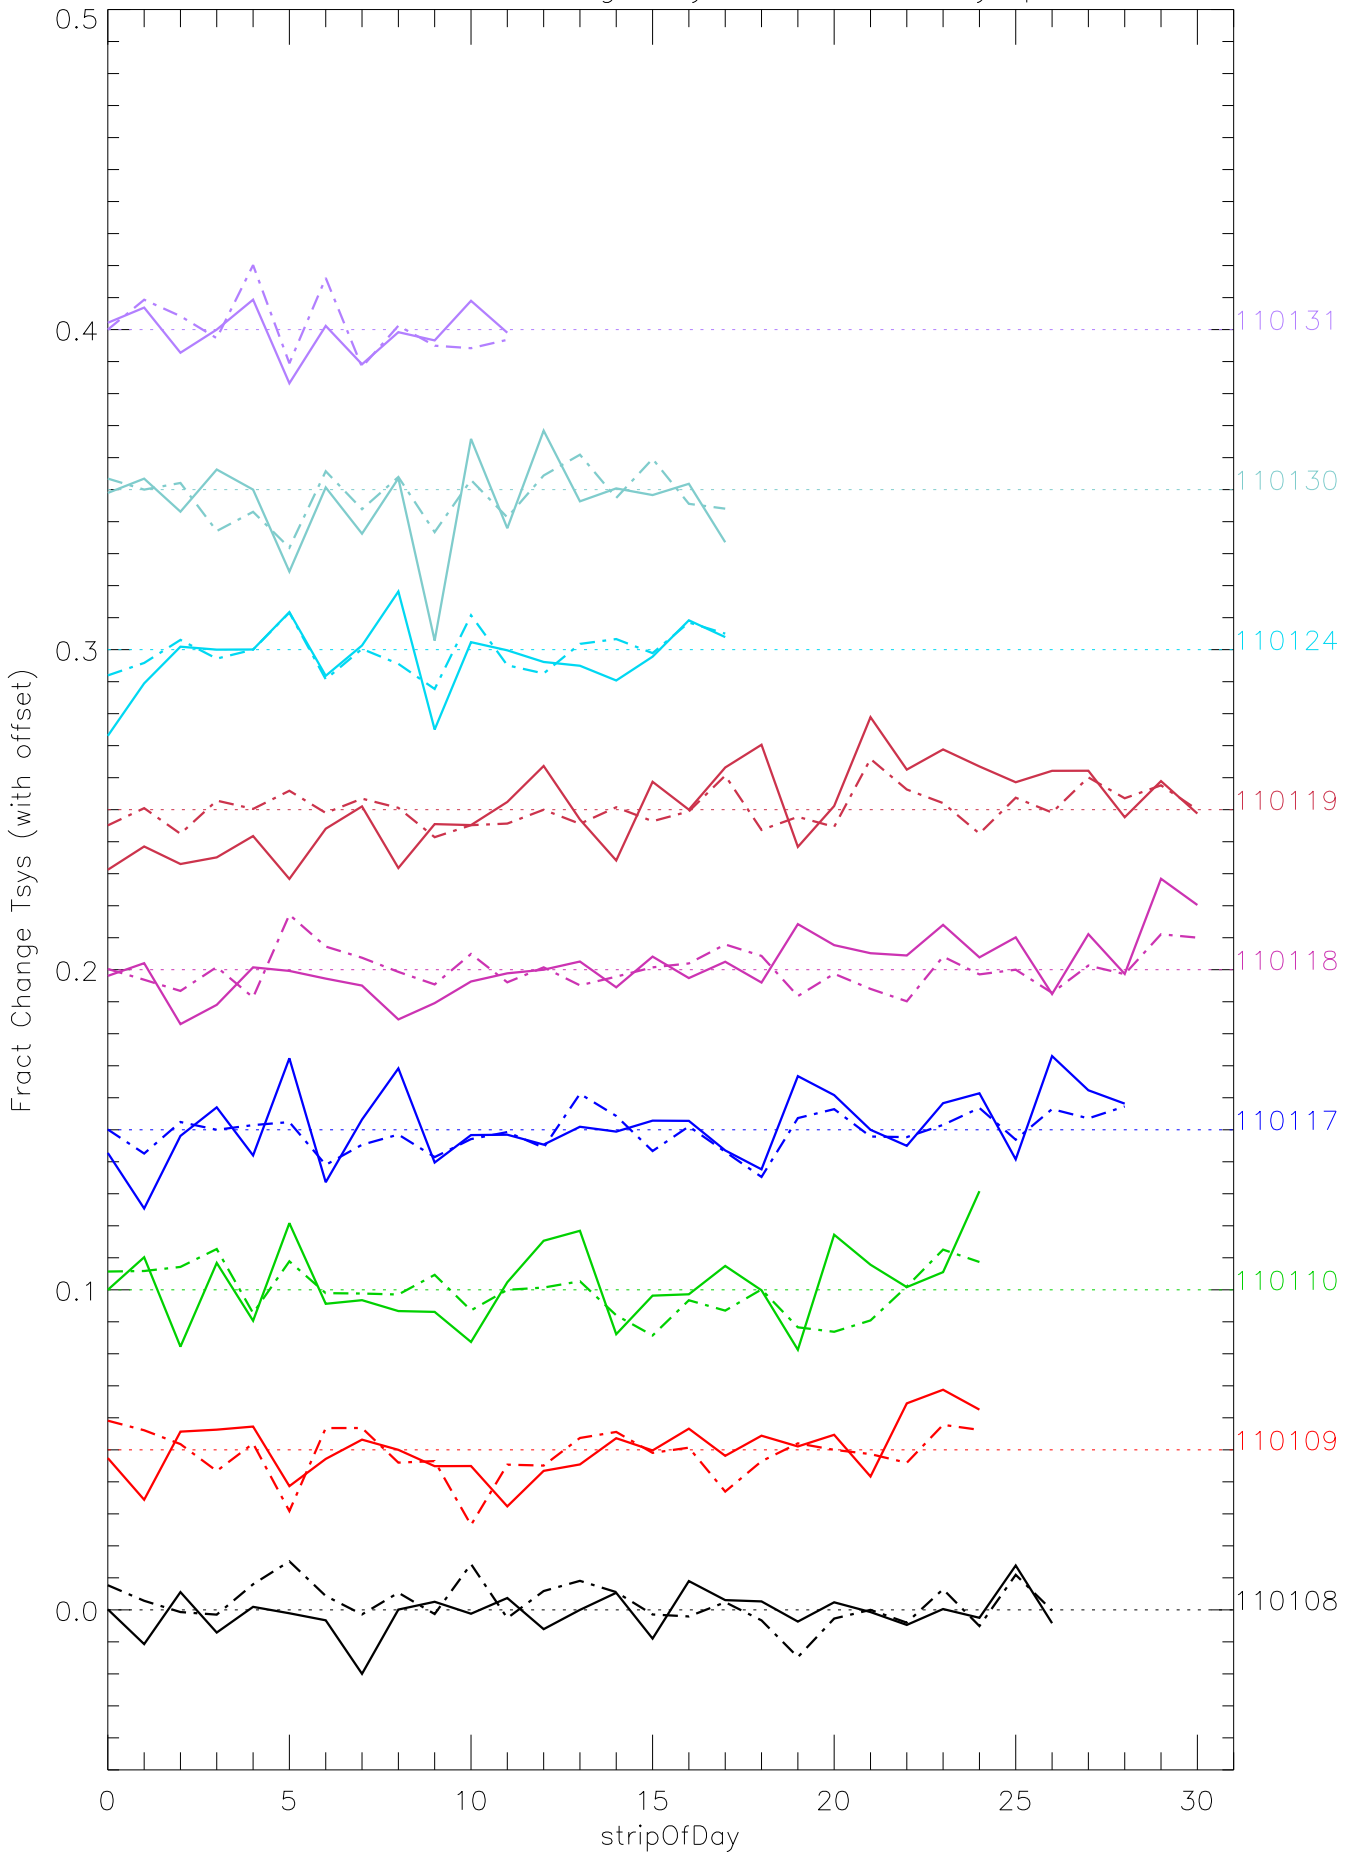

a2010 fractional change TsysK for each day. pixel:0

a2010 fractional change TsysK for each day. pixel:1

a2010 fractional change TsysK for each day. pixel:2

a2010 fractional change TsysK for each day. pixel:3

a2010 fractional change TsysK for each day. pixel:4

a2010 fractional change TsysK for each day. pixel:5

a2010 fractional change TsysK for each day. pixel:6