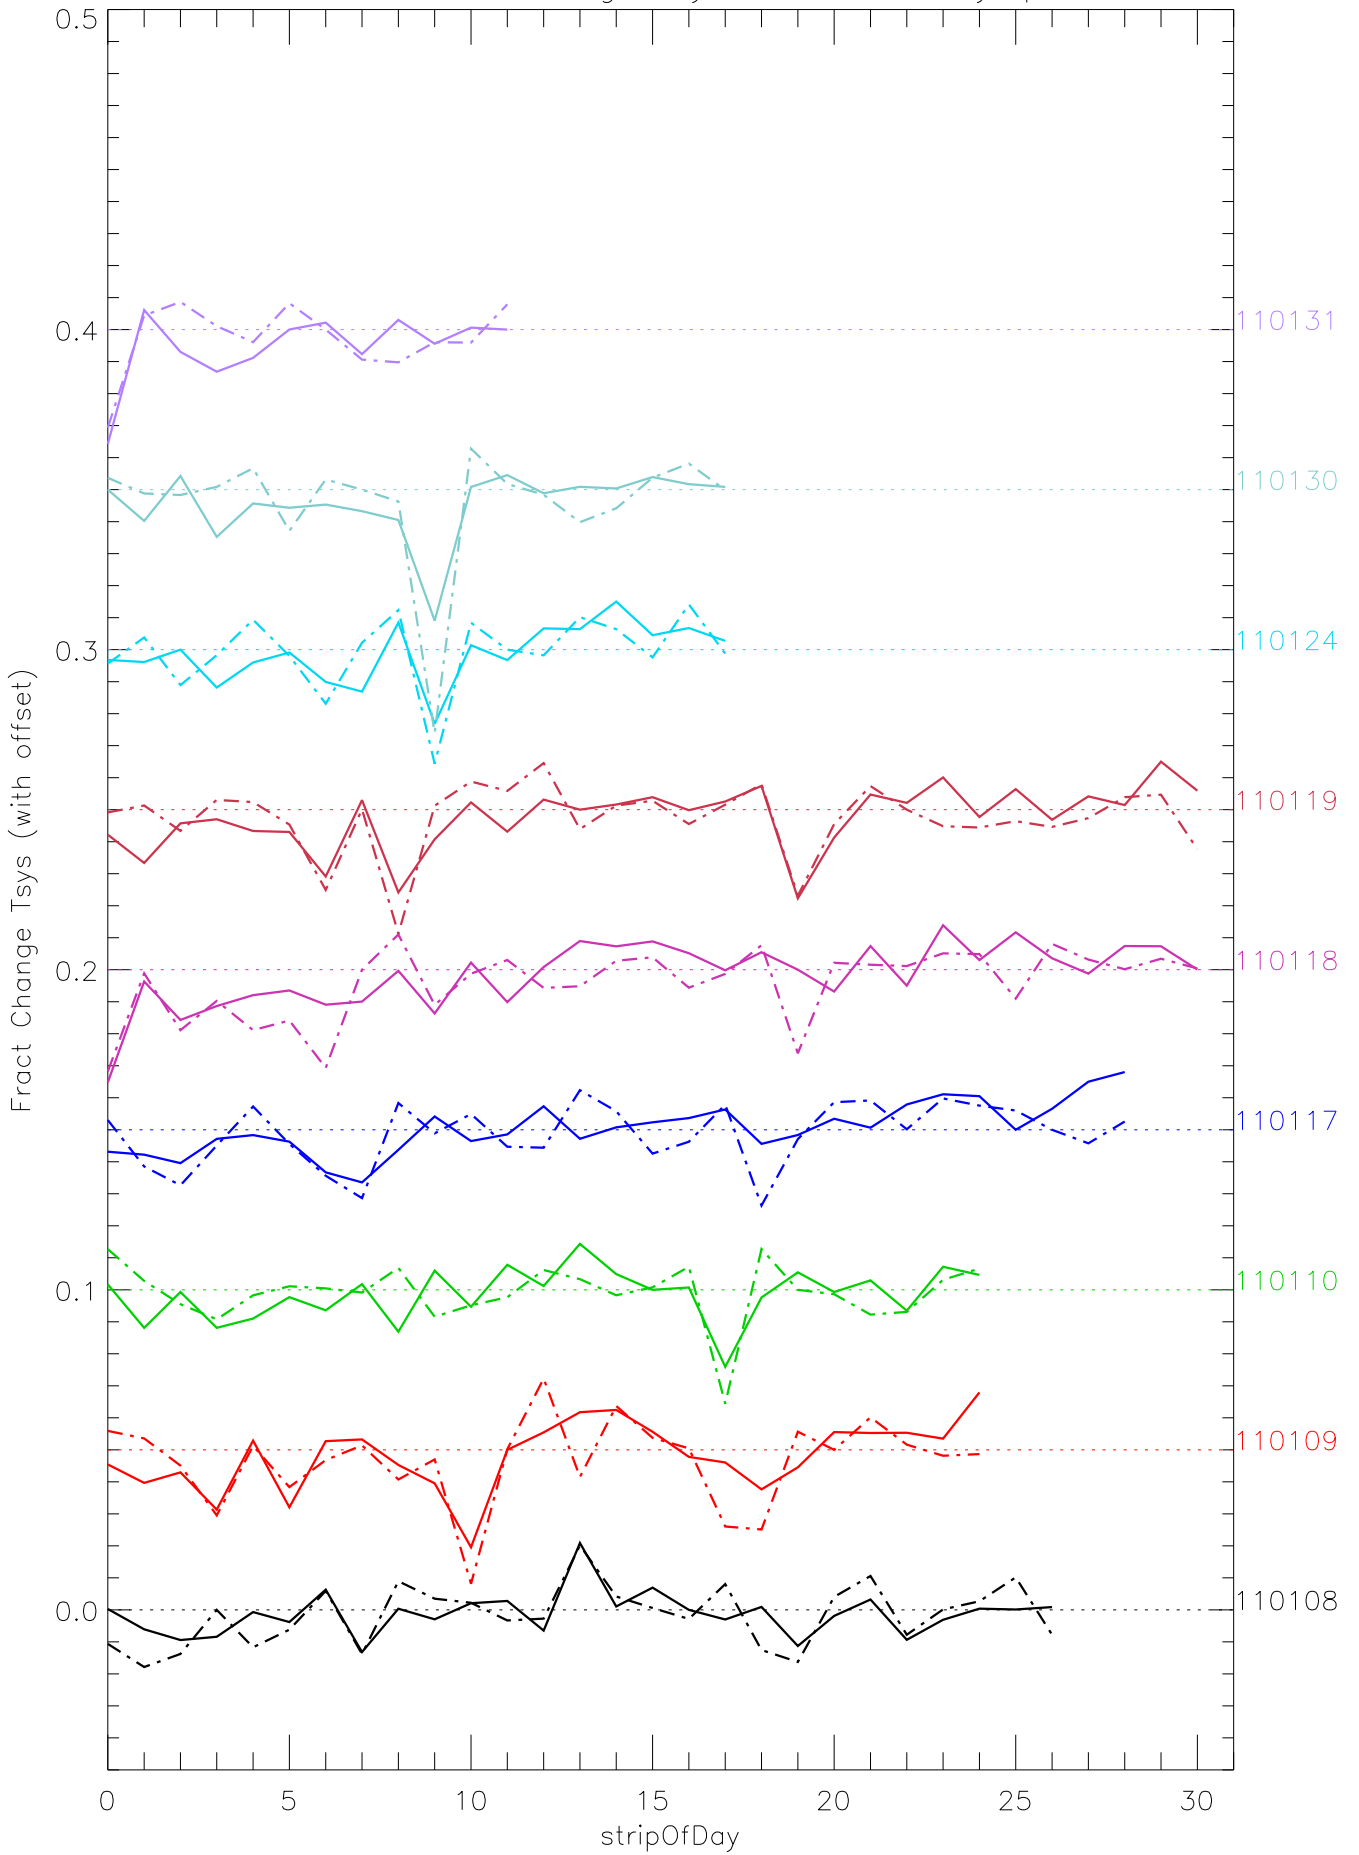

a2010 fractional change TsysK for each day. pixel:0

a2010 fractional change TsysK for each day. pixel:1

a2010 fractional change TsysK for each day. pixel:2

a2010 fractional change TsysK for each day. pixel:3

a2010 fractional change TsysK for each day. pixel:4

a2010 fractional change TsysK for each day. pixel:5

a2010 fractional change TsysK for each day. pixel:6