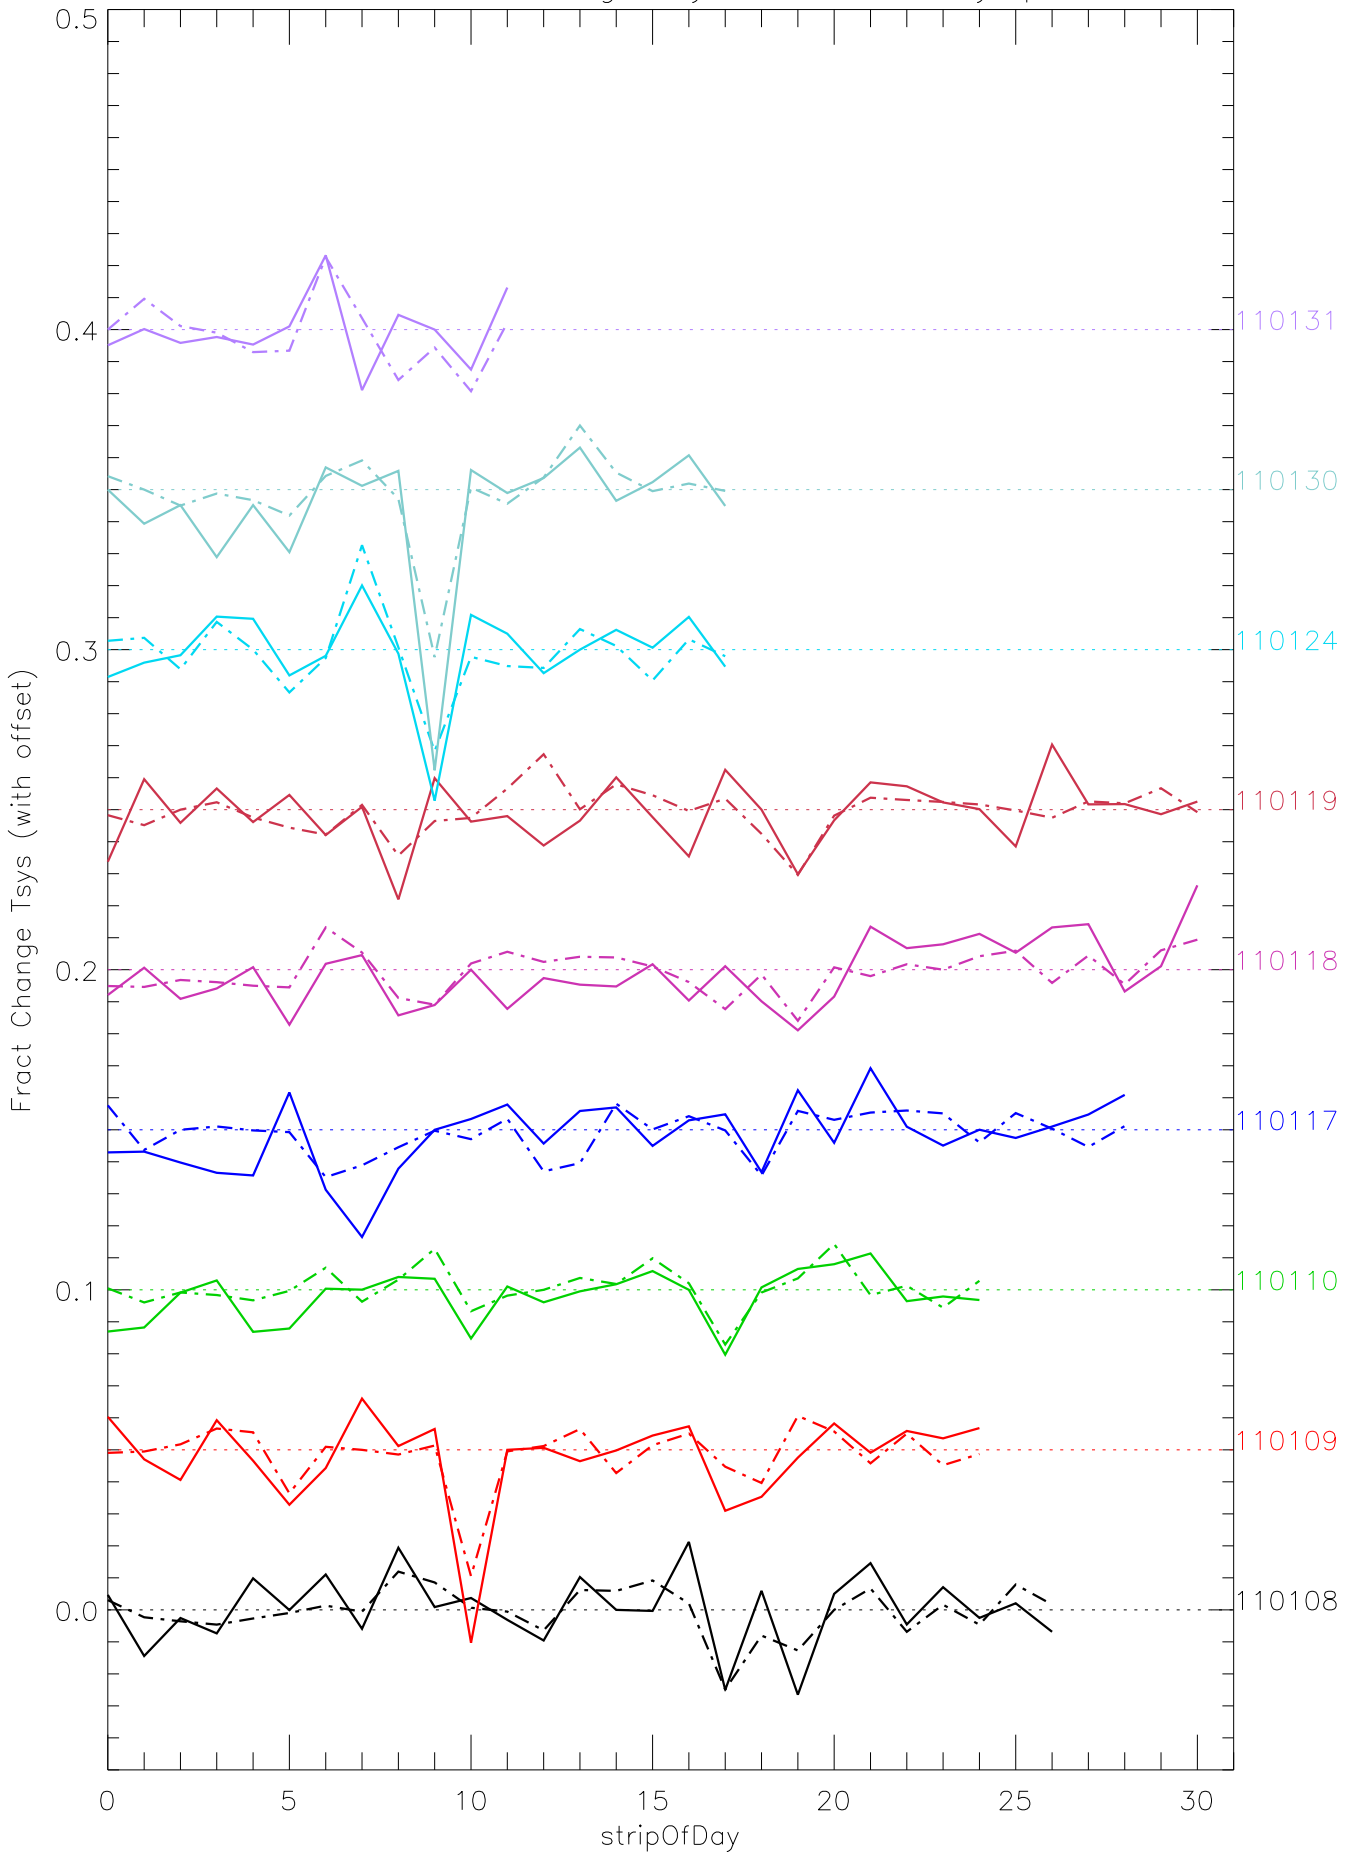

a2010 fractional change TsysK for each day. pixel:0

a2010 fractional change TsysK for each day. pixel:1

a2010 fractional change TsysK for each day. pixel:2

a2010 fractional change TsysK for each day. pixel:3

a2010 fractional change TsysK for each day. pixel:4

a2010 fractional change TsysK for each day. pixel:5

a2010 fractional change TsysK for each day. pixel:6