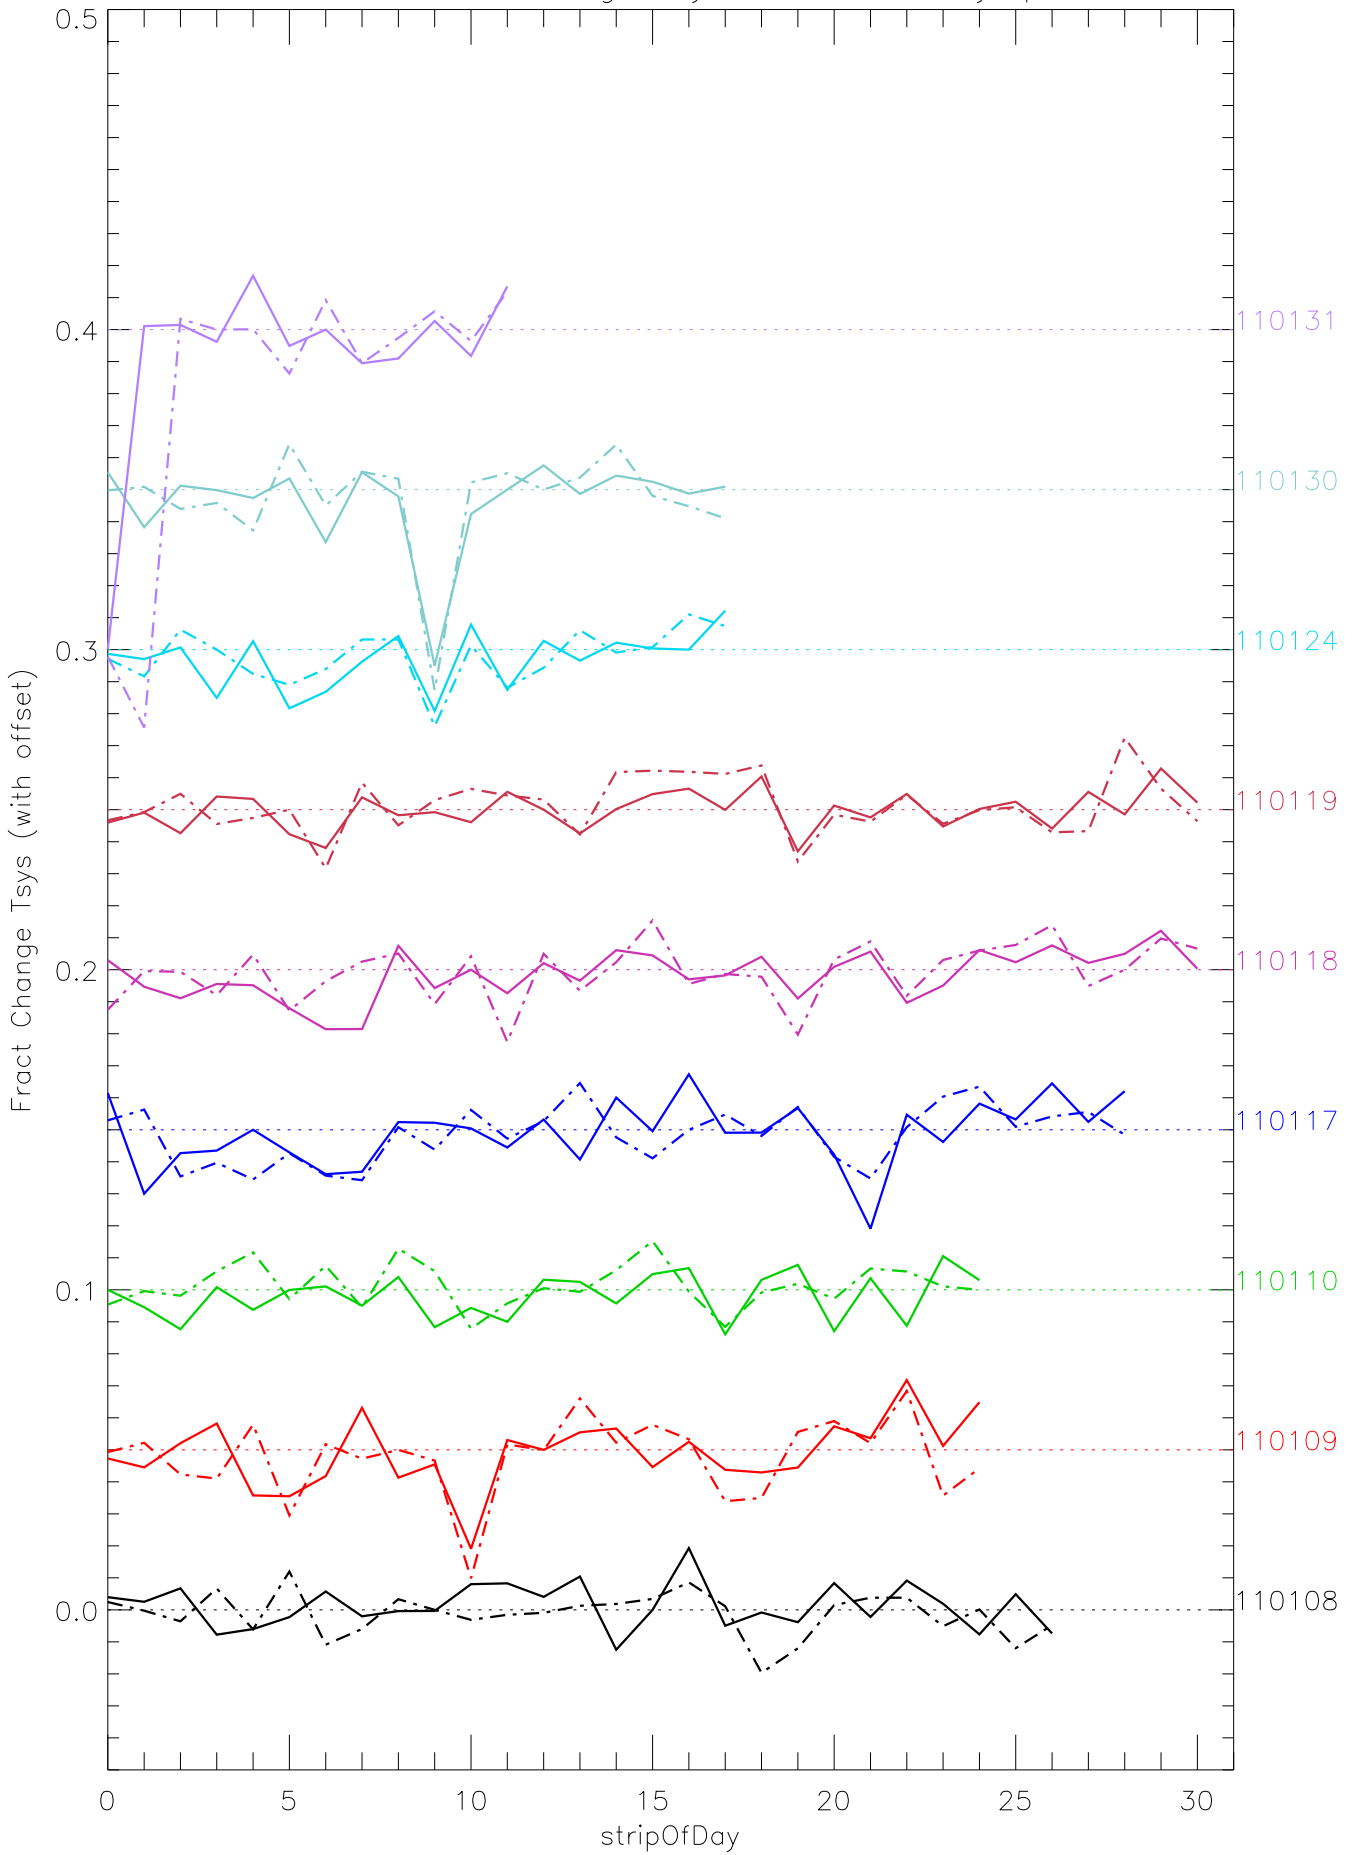

a2010 fractional change TsysK for each day. pixel:0

a2010 fractional change TsysK for each day. pixel:1

a2010 fractional change TsysK for each day. pixel:2

a2010 fractional change TsysK for each day. pixel:3

a2010 fractional change TsysK for each day. pixel:4

a2010 fractional change TsysK for each day. pixel:5

a2010 fractional change TsysK for each day. pixel:6