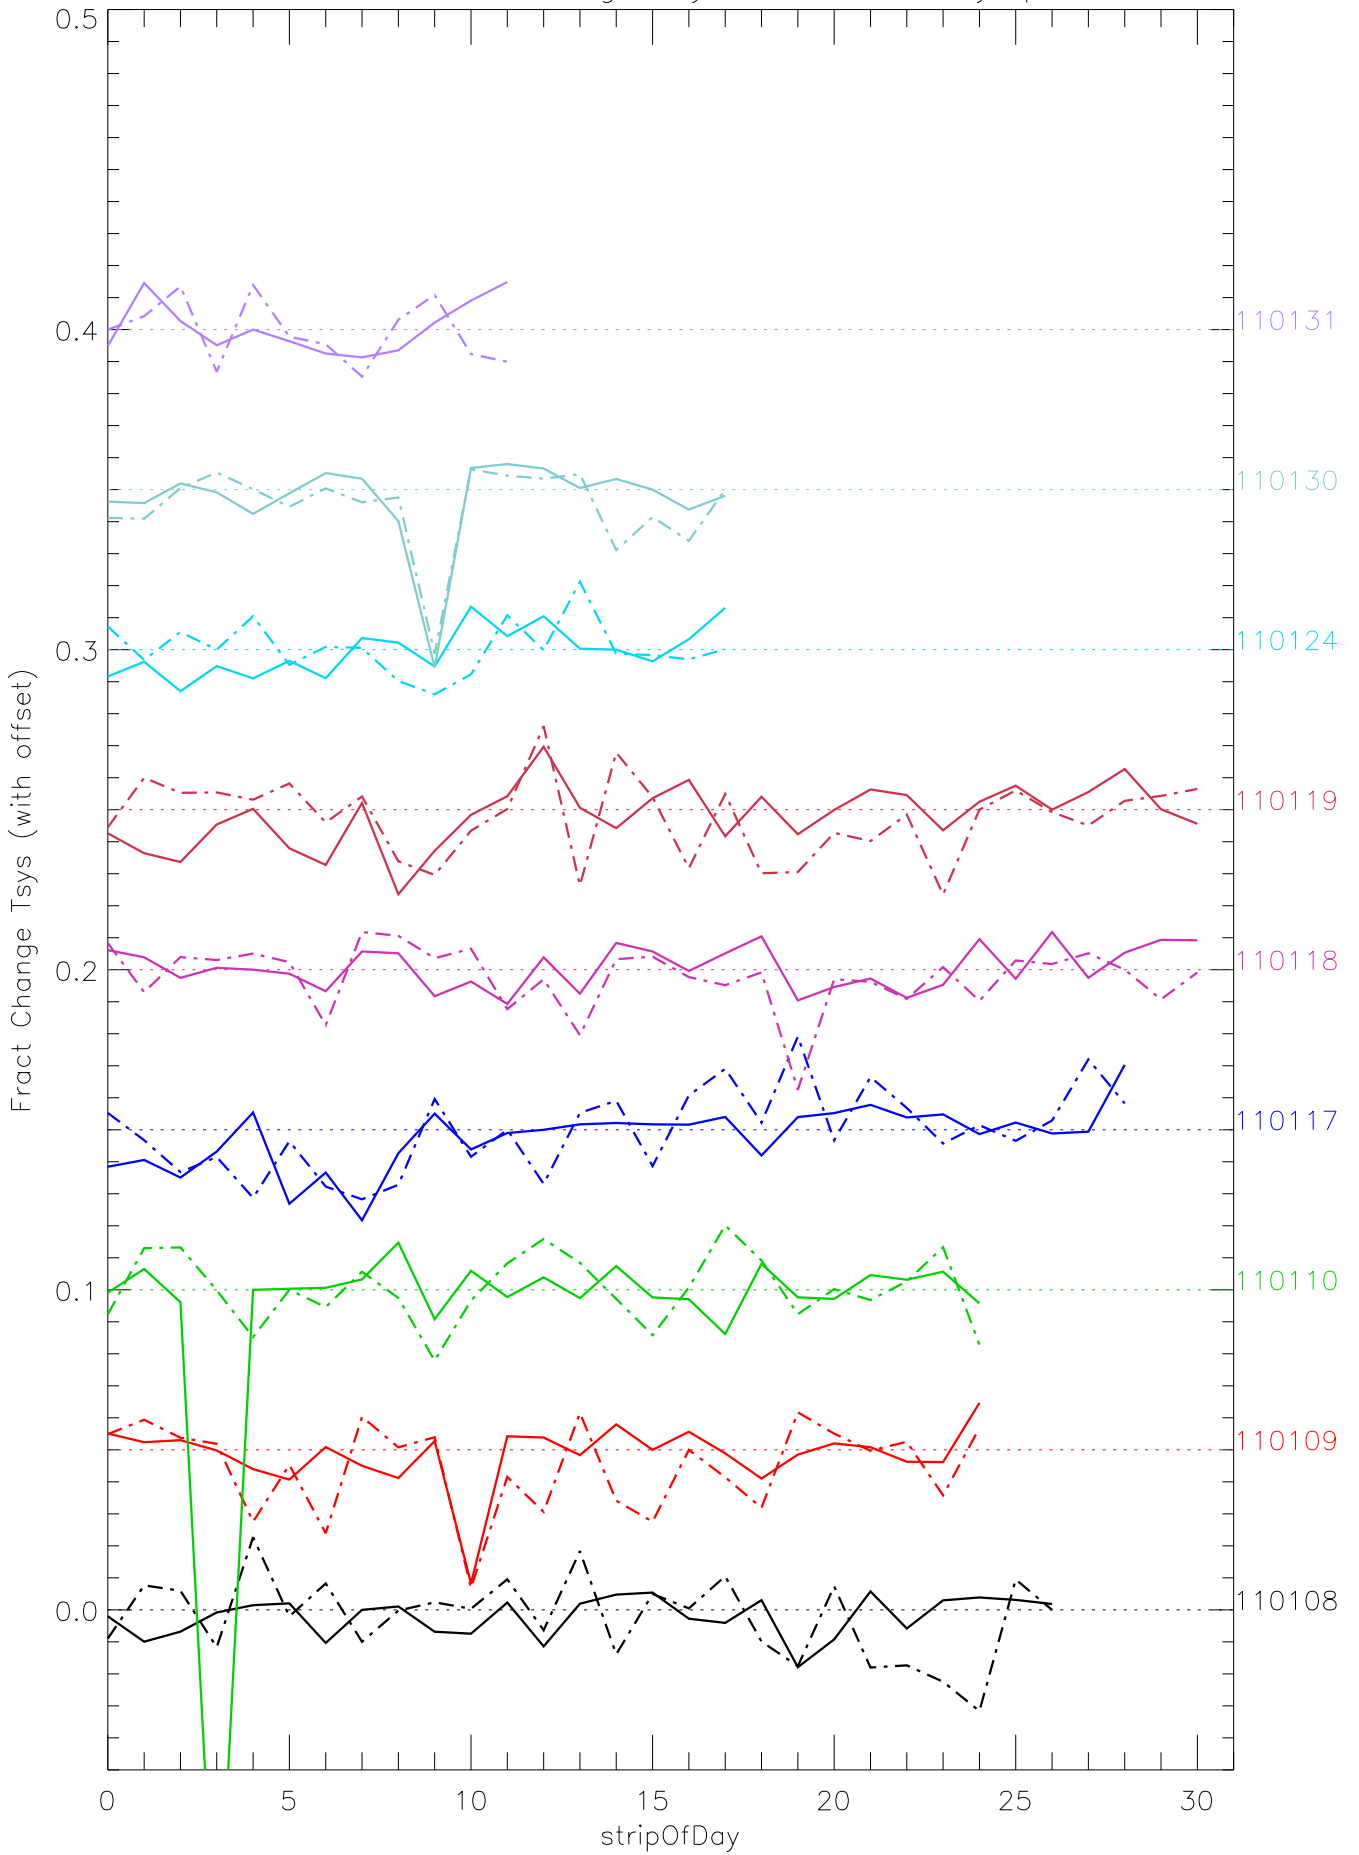

a2010 fractional change TsysK for each day. pixel:0

a2010 fractional change TsysK for each day. pixel:1

a2010 fractional change TsysK for each day. pixel:2

a2010 fractional change TsysK for each day. pixel:3

a2010 fractional change TsysK for each day. pixel:4

a2010 fractional change TsysK for each day. pixel:5

a2010 fractional change TsysK for each day. pixel:6