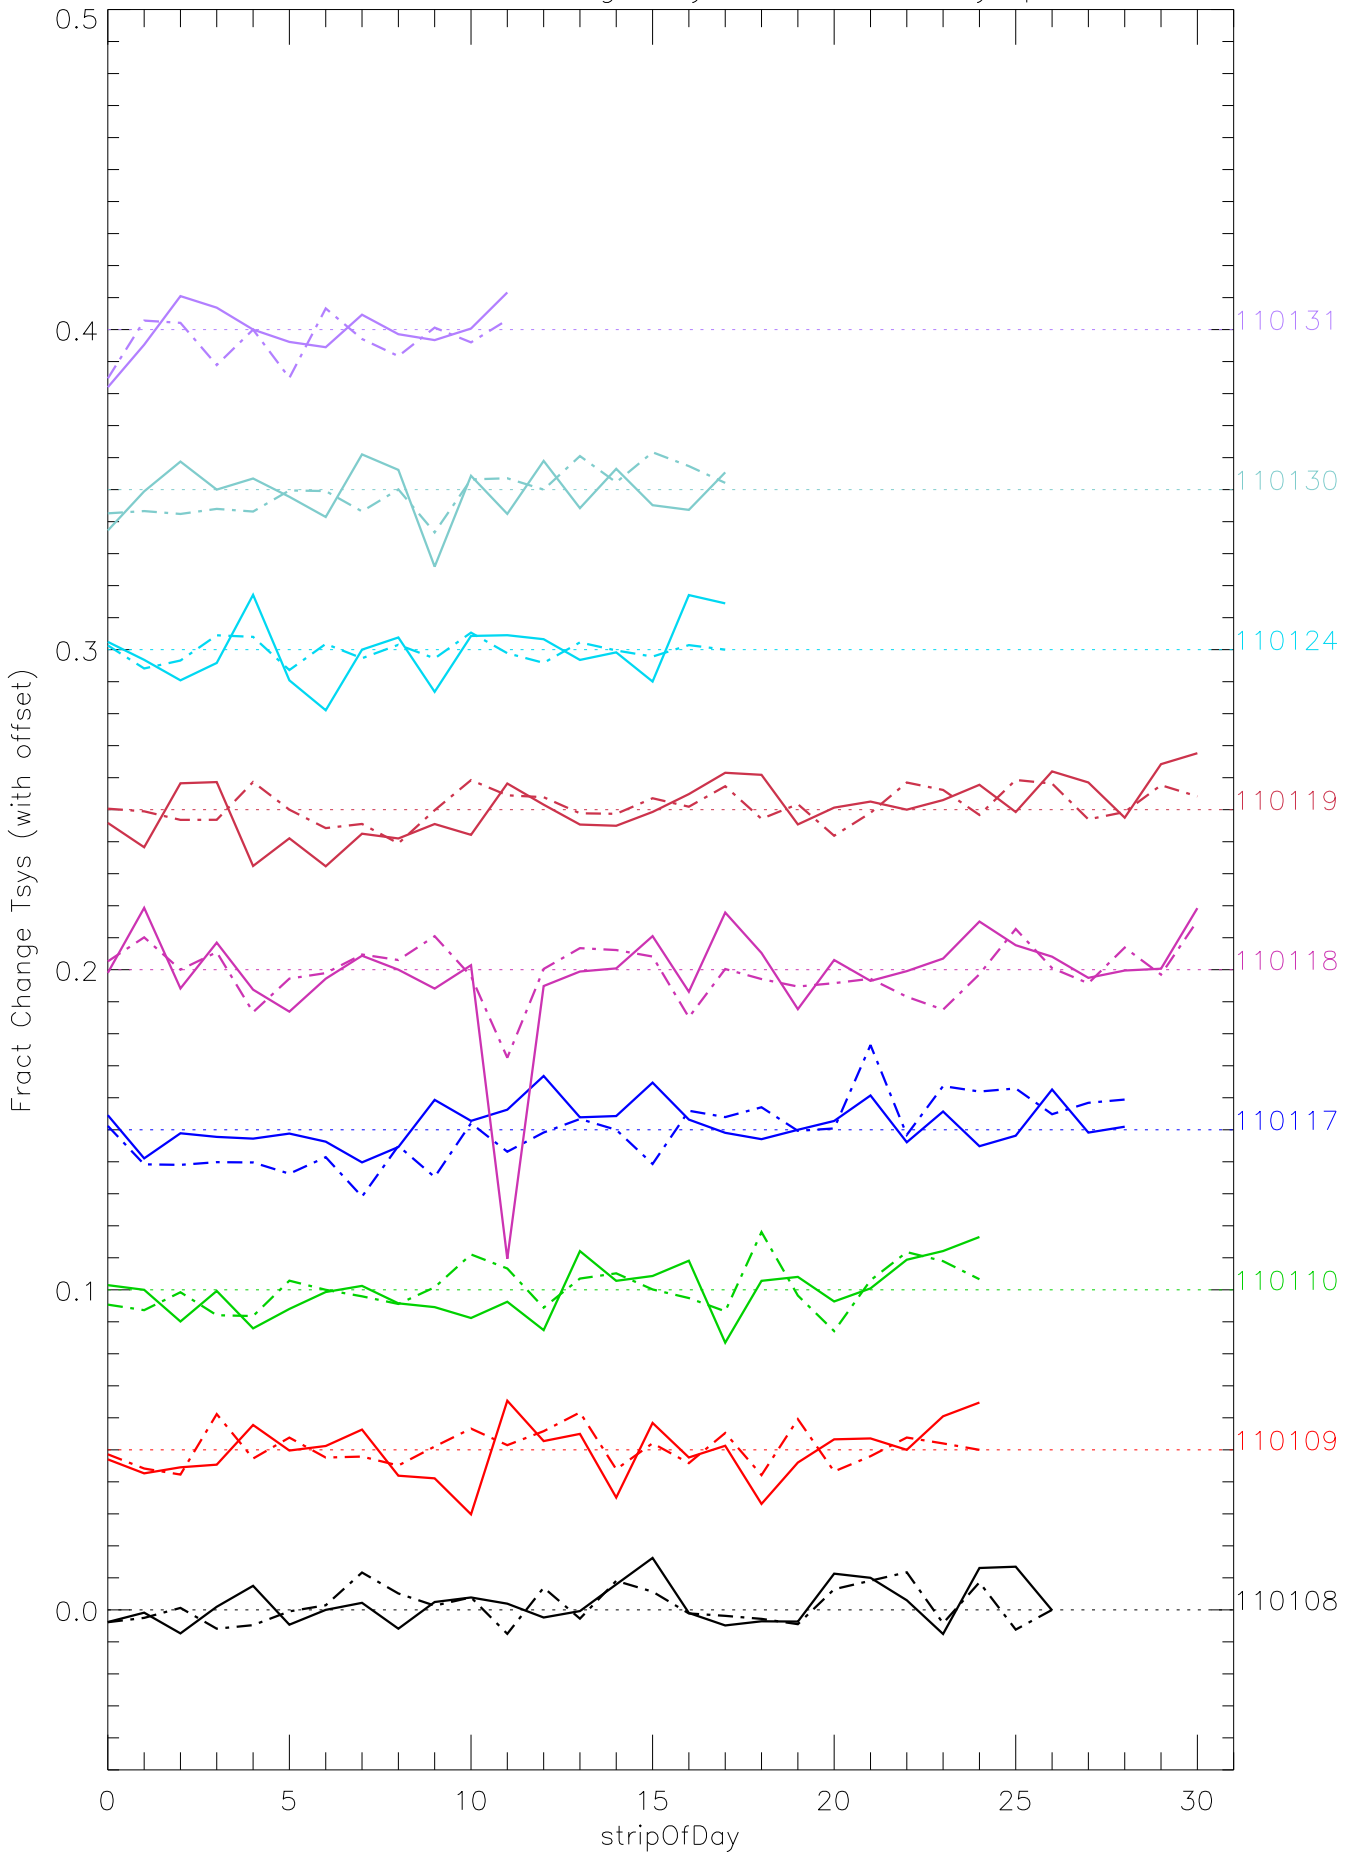

a2010 fractional change TsysK for each day. pixel:0

a2010 fractional change TsysK for each day. pixel:1

a2010 fractional change TsysK for each day. pixel:2

a2010 fractional change TsysK for each day. pixel:3

a2010 fractional change TsysK for each day. pixel:4

a2010 fractional change TsysK for each day. pixel:5

a2010 fractional change TsysK for each day. pixel:6