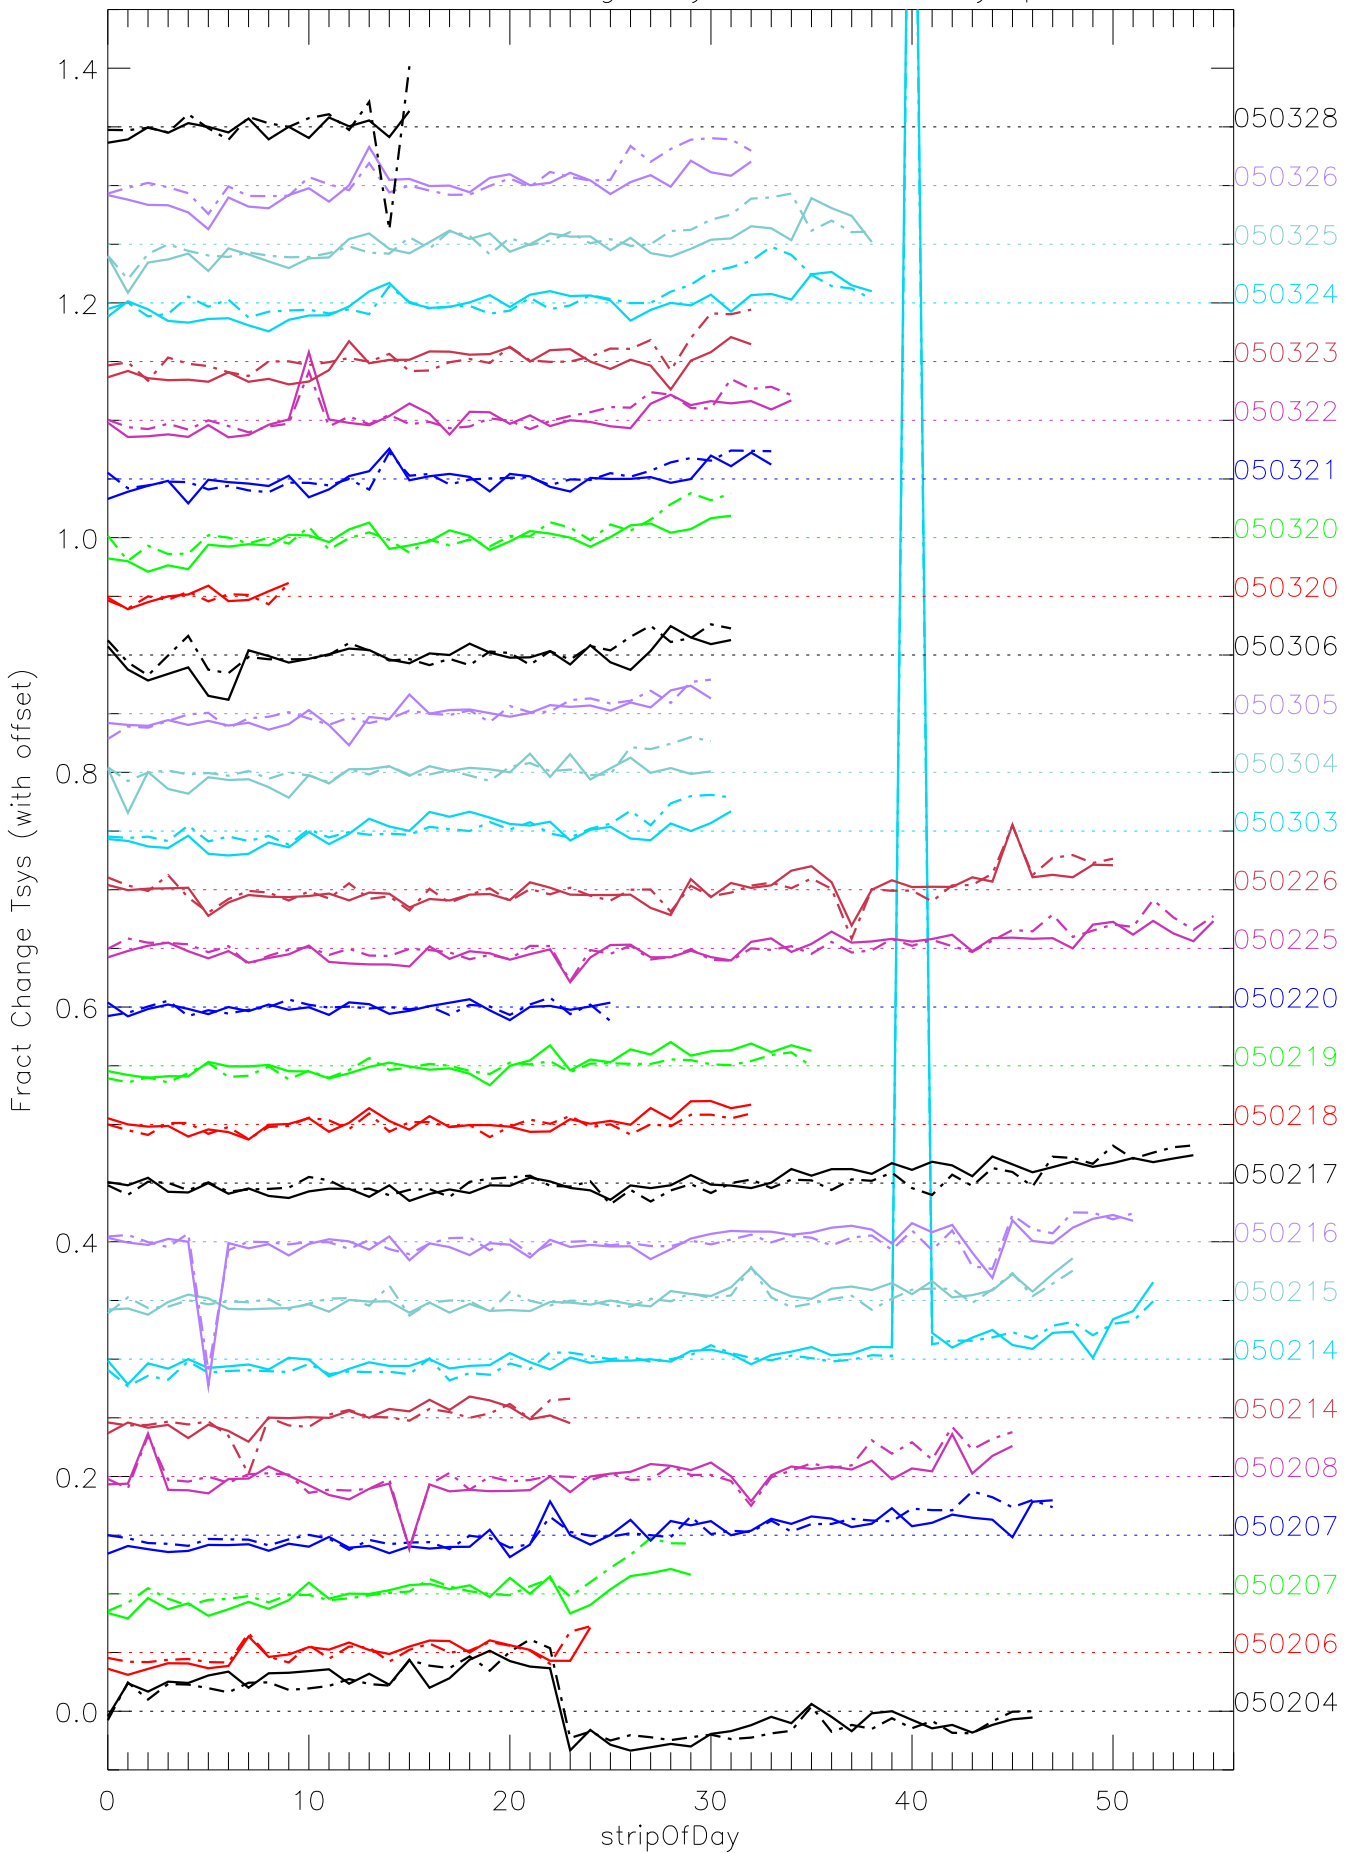

a2010 fractional change TsysK for each day. pixel:0

a2010 fractional change TsysK for each day. pixel:1

a2010 fractional change TsysK for each day. pixel:2

a2010 fractional change TsysK for each day. pixel:3

a2010 fractional change TsysK for each day. pixel:4

a2010 fractional change TsysK for each day. pixel:5

a2010 fractional change TsysK for each day. pixel:6