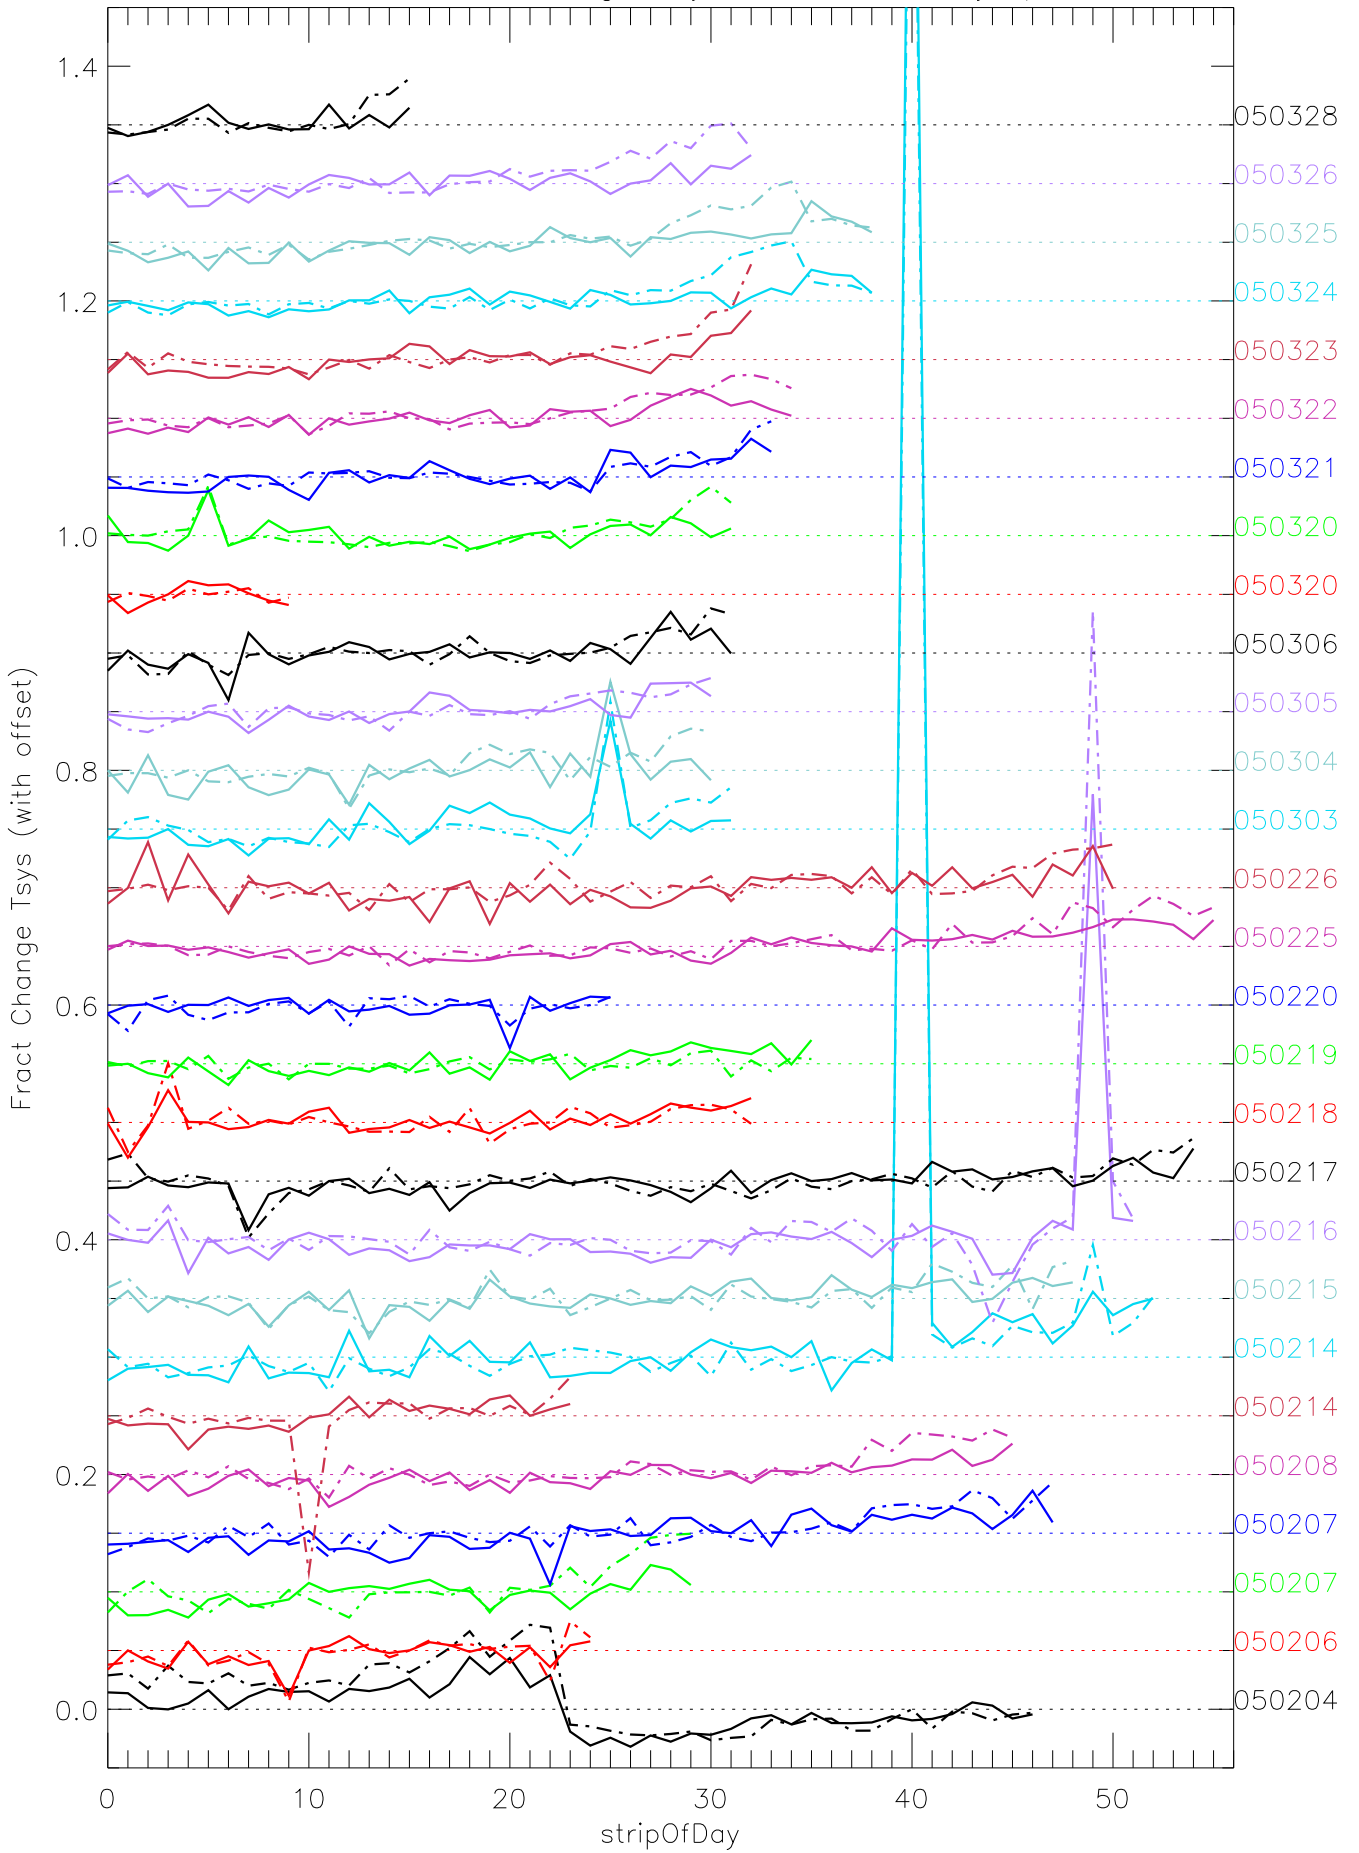

a2010 fractional change TsysK for each day. pixel:0

a2010 fractional change TsysK for each day. pixel:1

a2010 fractional change TsysK for each day. pixel:2

a2010 fractional change TsysK for each day. pixel:3

a2010 fractional change TsysK for each day. pixel:4

a2010 fractional change TsysK for each day. pixel:5

a2010 fractional change TsysK for each day. pixel:6