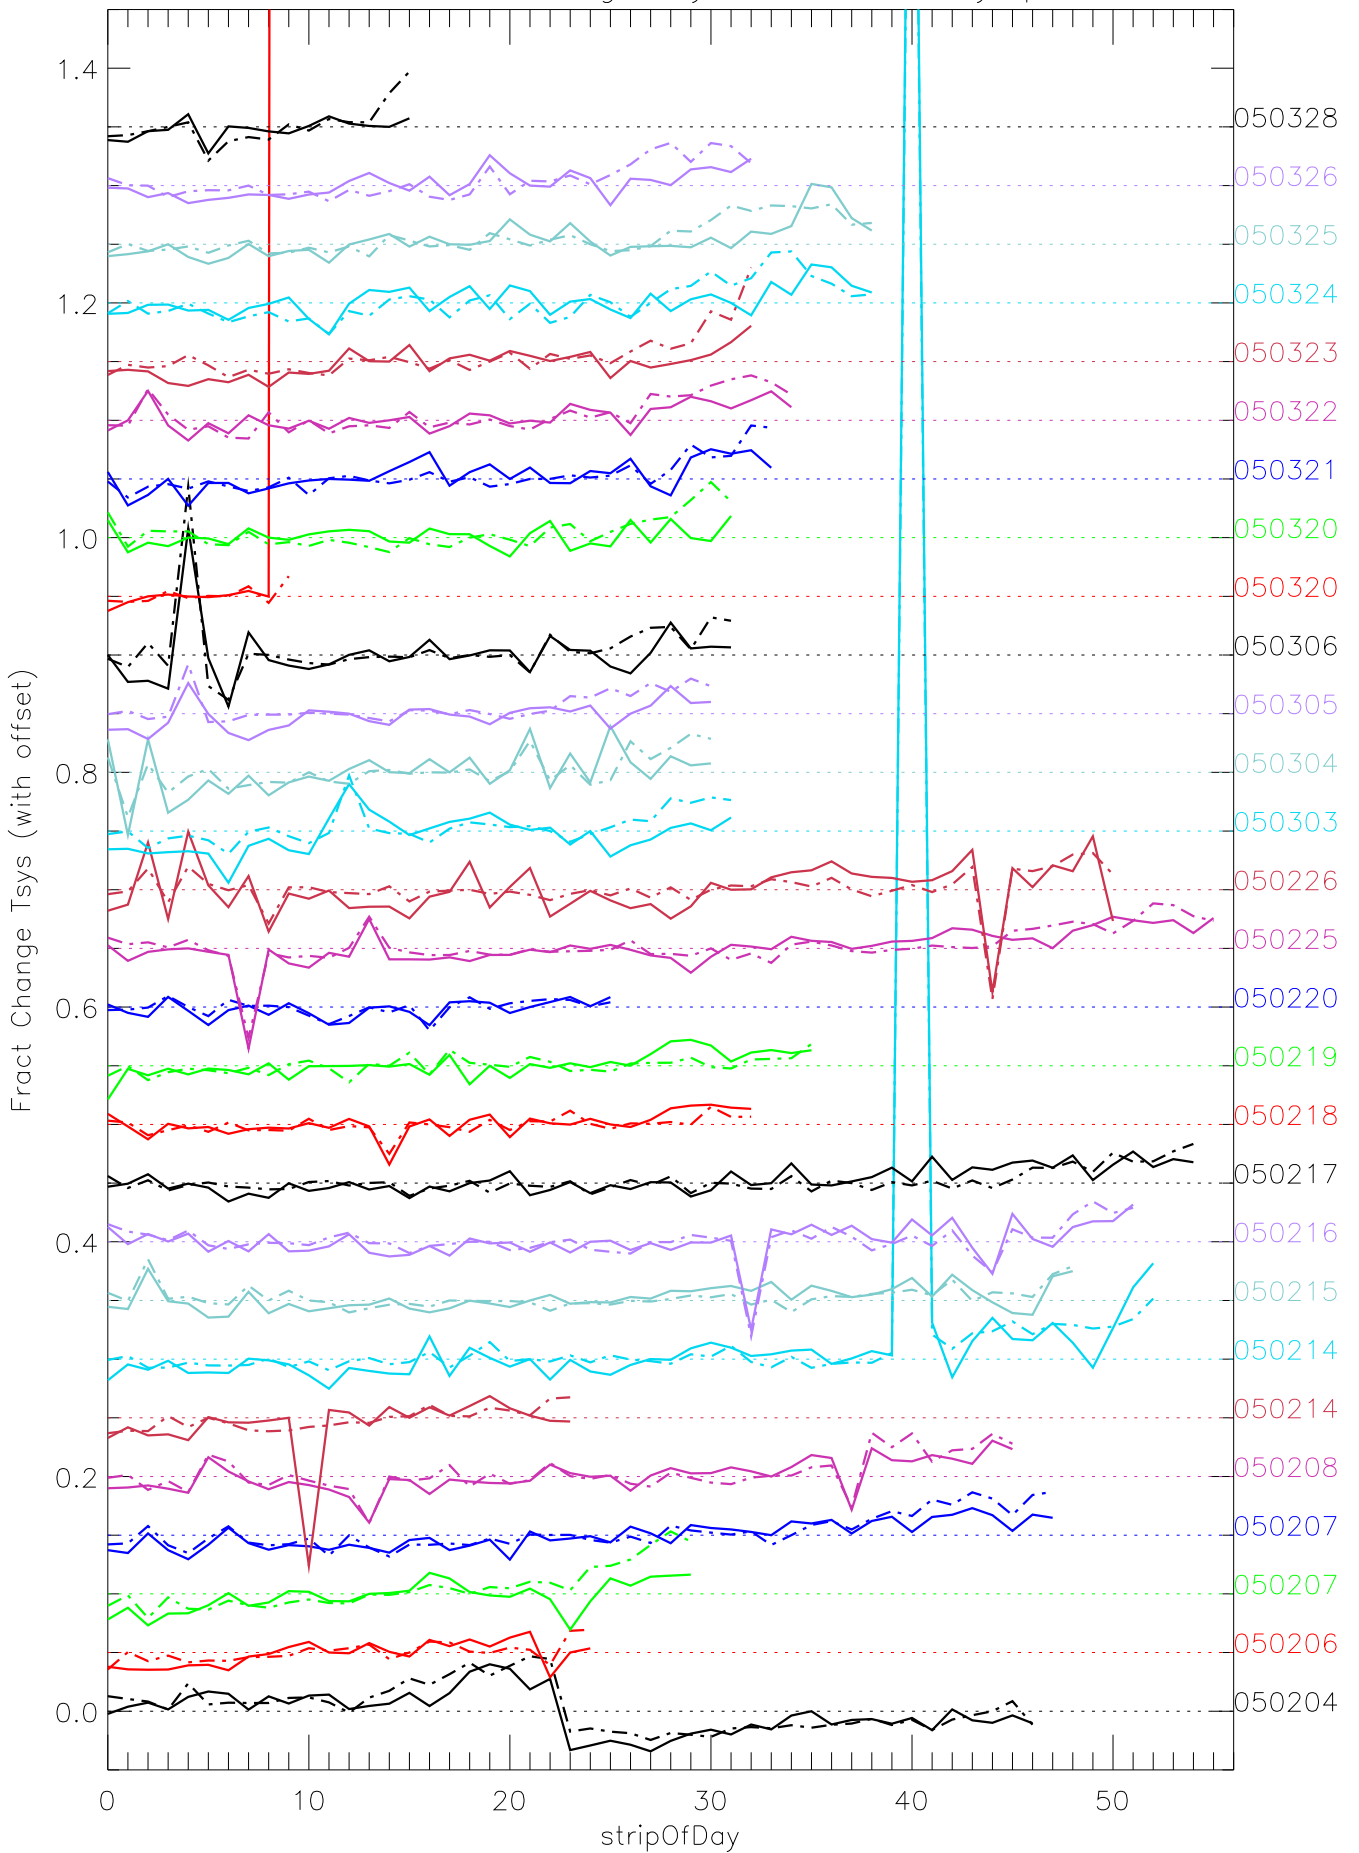

a2010 fractional change TsysK for each day. pixel:0

a2010 fractional change TsysK for each day. pixel:1

a2010 fractional change TsysK for each day. pixel:2

a2010 fractional change TsysK for each day. pixel:3

a2010 fractional change TsysK for each day. pixel:4

a2010 fractional change TsysK for each day. pixel:5

a2010 fractional change TsysK for each day. pixel:6