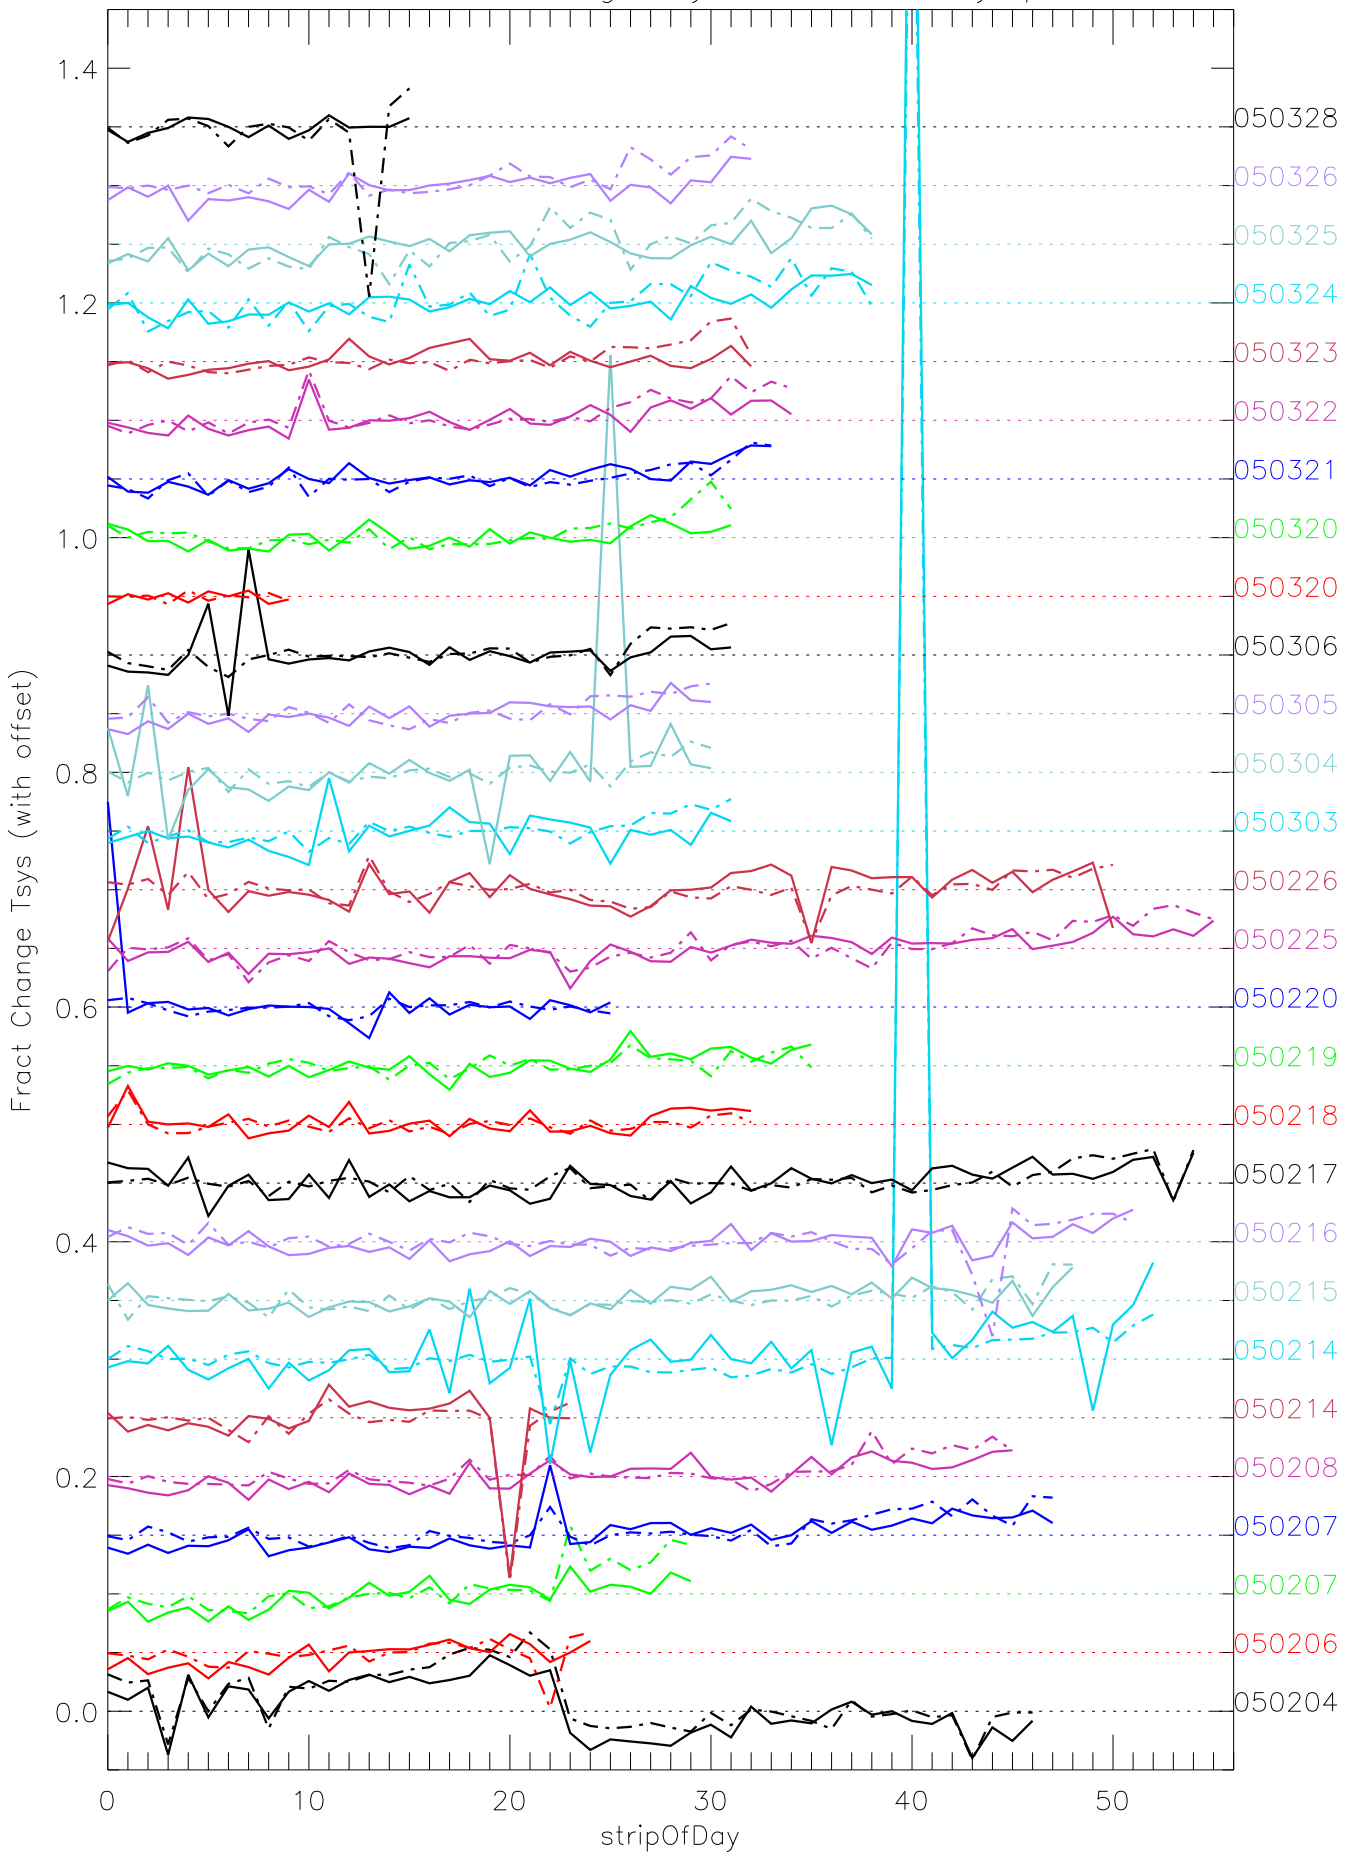

a2010 fractional change TsysK for each day. pixel:0

a2010 fractional change TsysK for each day. pixel:1

a2010 fractional change TsysK for each day. pixel:2

a2010 fractional change TsysK for each day. pixel:3

a2010 fractional change TsysK for each day. pixel:4

a2010 fractional change TsysK for each day. pixel:5

a2010 fractional change TsysK for each day. pixel:6