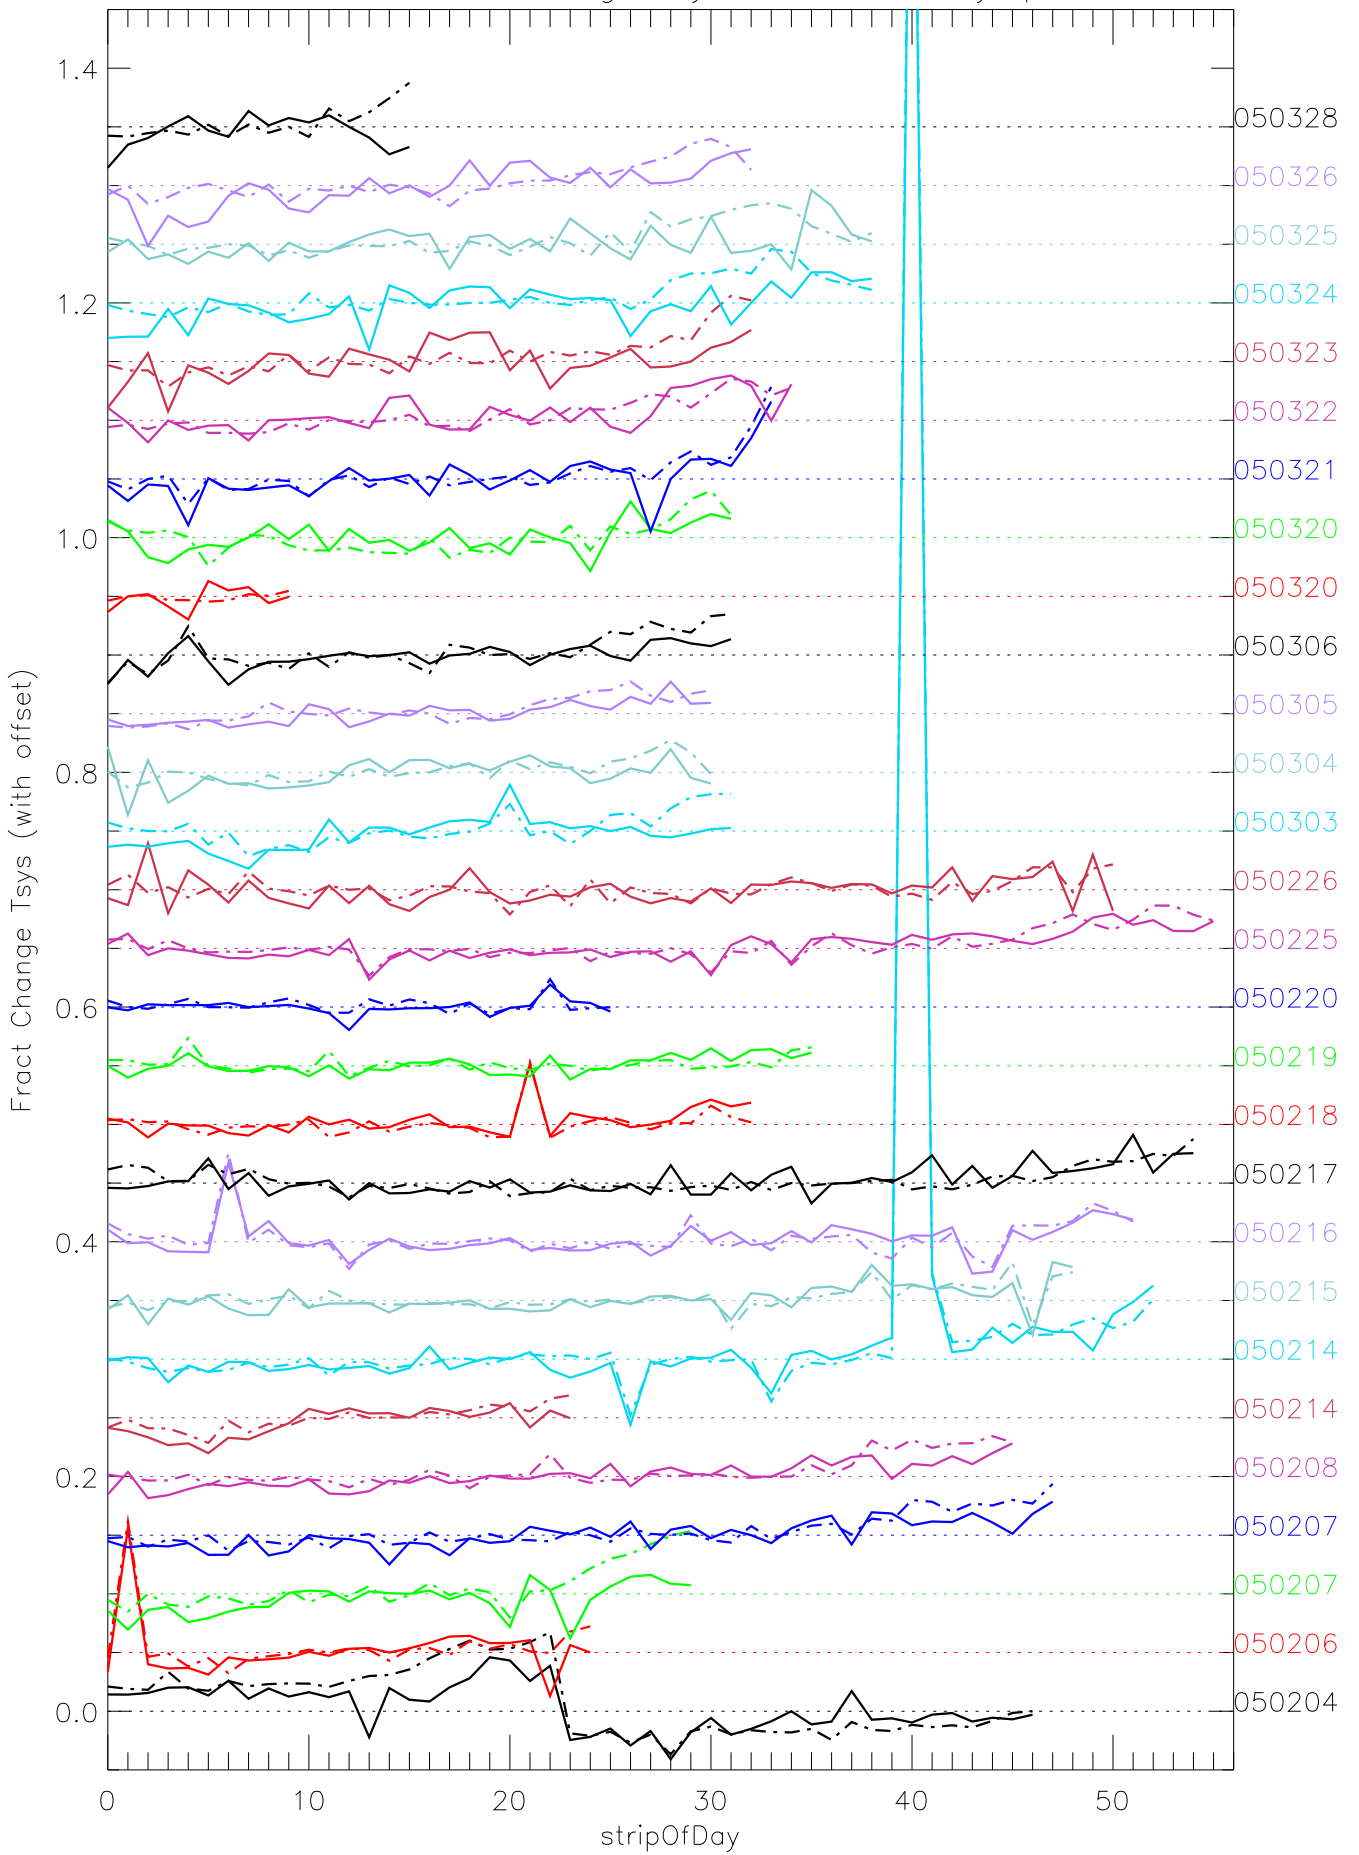

a2010 fractional change TsysK for each day. pixel:0

a2010 fractional change TsysK for each day. pixel:1

a2010 fractional change TsysK for each day. pixel:2

a2010 fractional change TsysK for each day. pixel:3

a2010 fractional change TsysK for each day. pixel:4

a2010 fractional change TsysK for each day. pixel:5

a2010 fractional change TsysK for each day. pixel:6