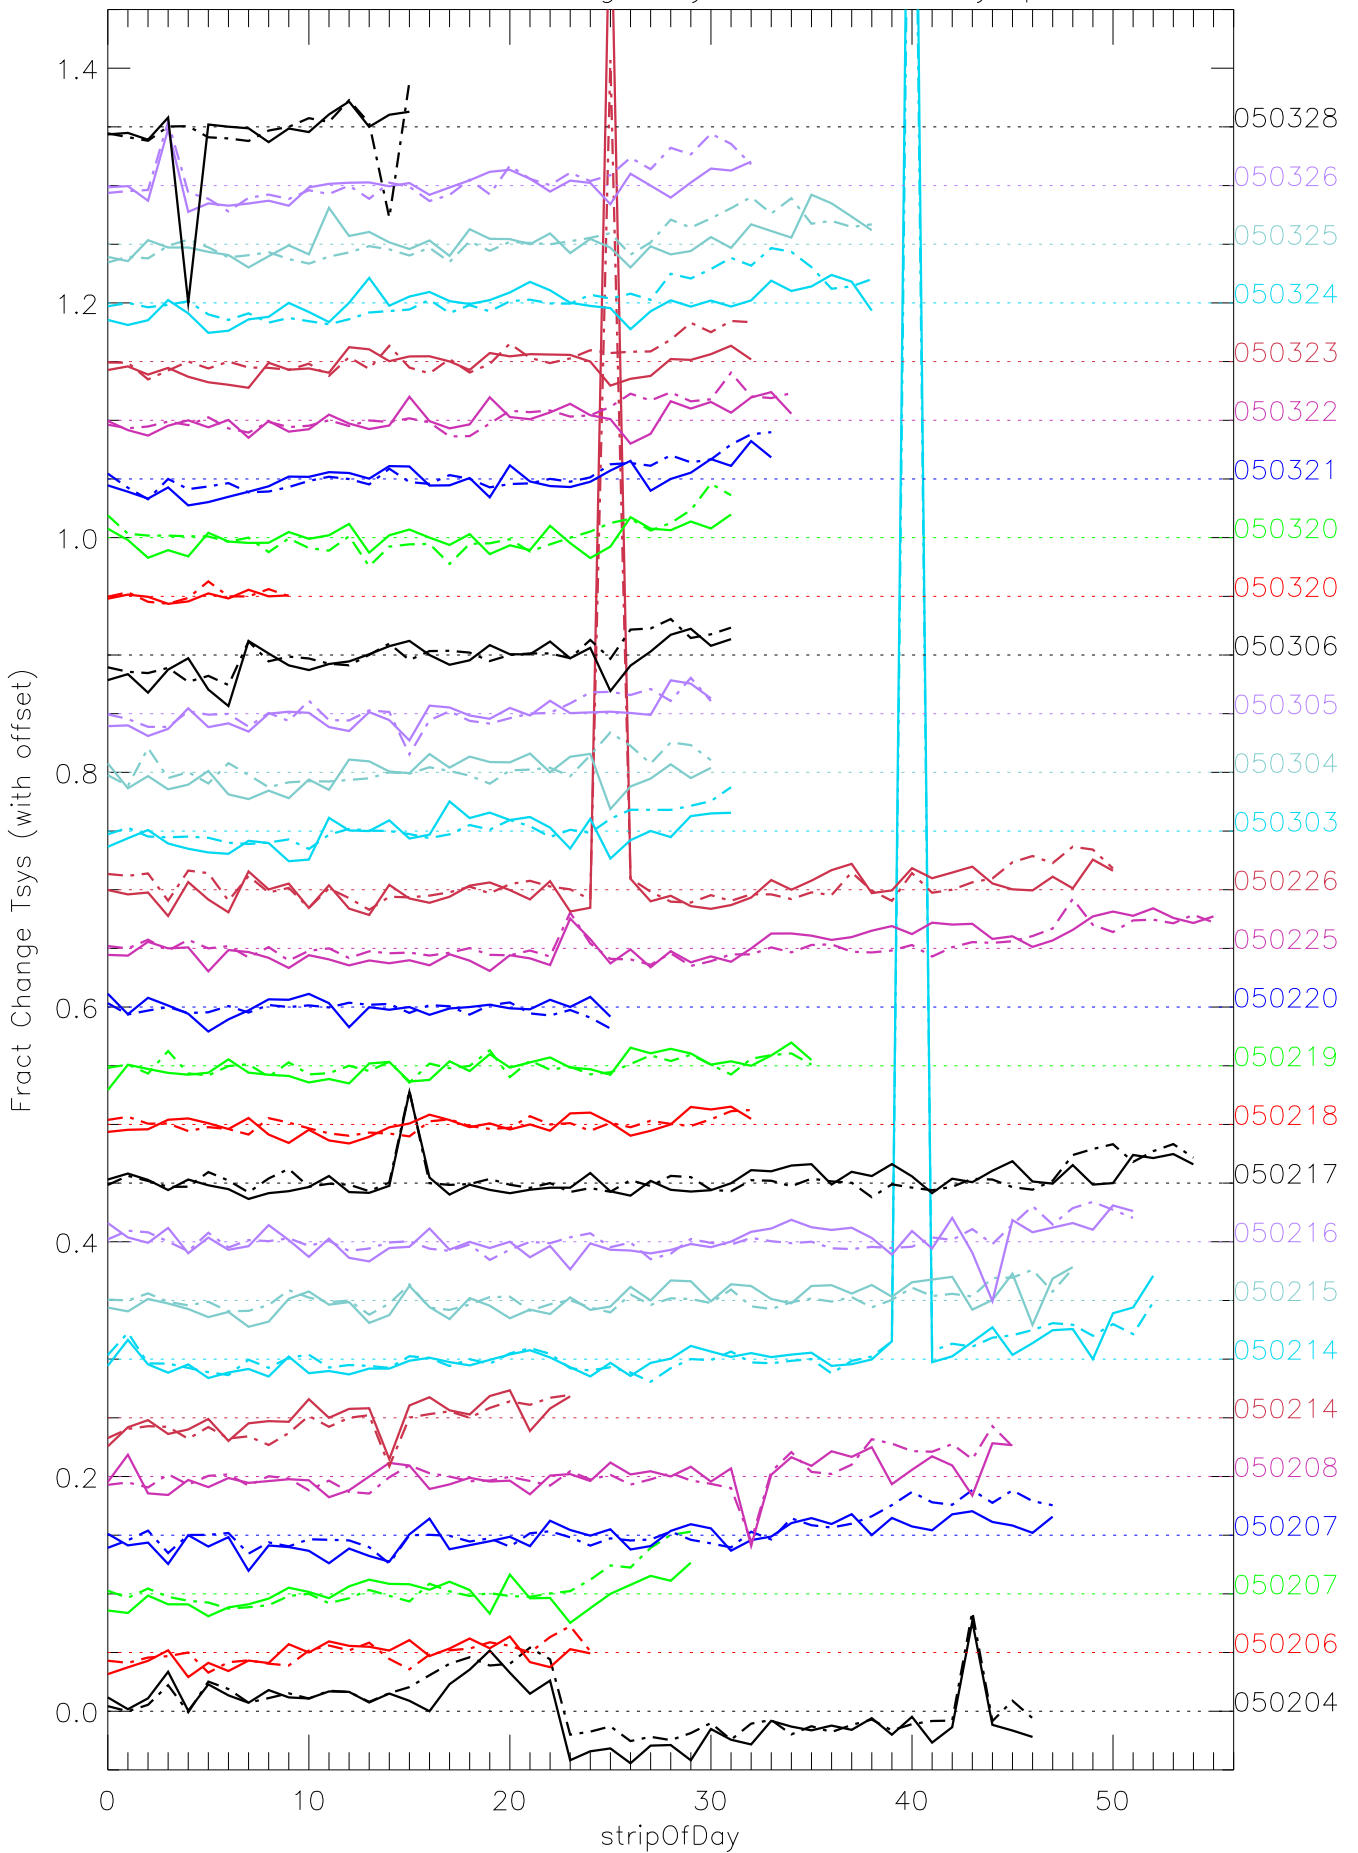

a2010 fractional change TsysK for each day. pixel:0

a2010 fractional change TsysK for each day. pixel:1

a2010 fractional change TsysK for each day. pixel:2

a2010 fractional change TsysK for each day. pixel:3

a2010 fractional change TsysK for each day. pixel:4

a2010 fractional change TsysK for each day. pixel:5

a2010 fractional change TsysK for each day. pixel:6