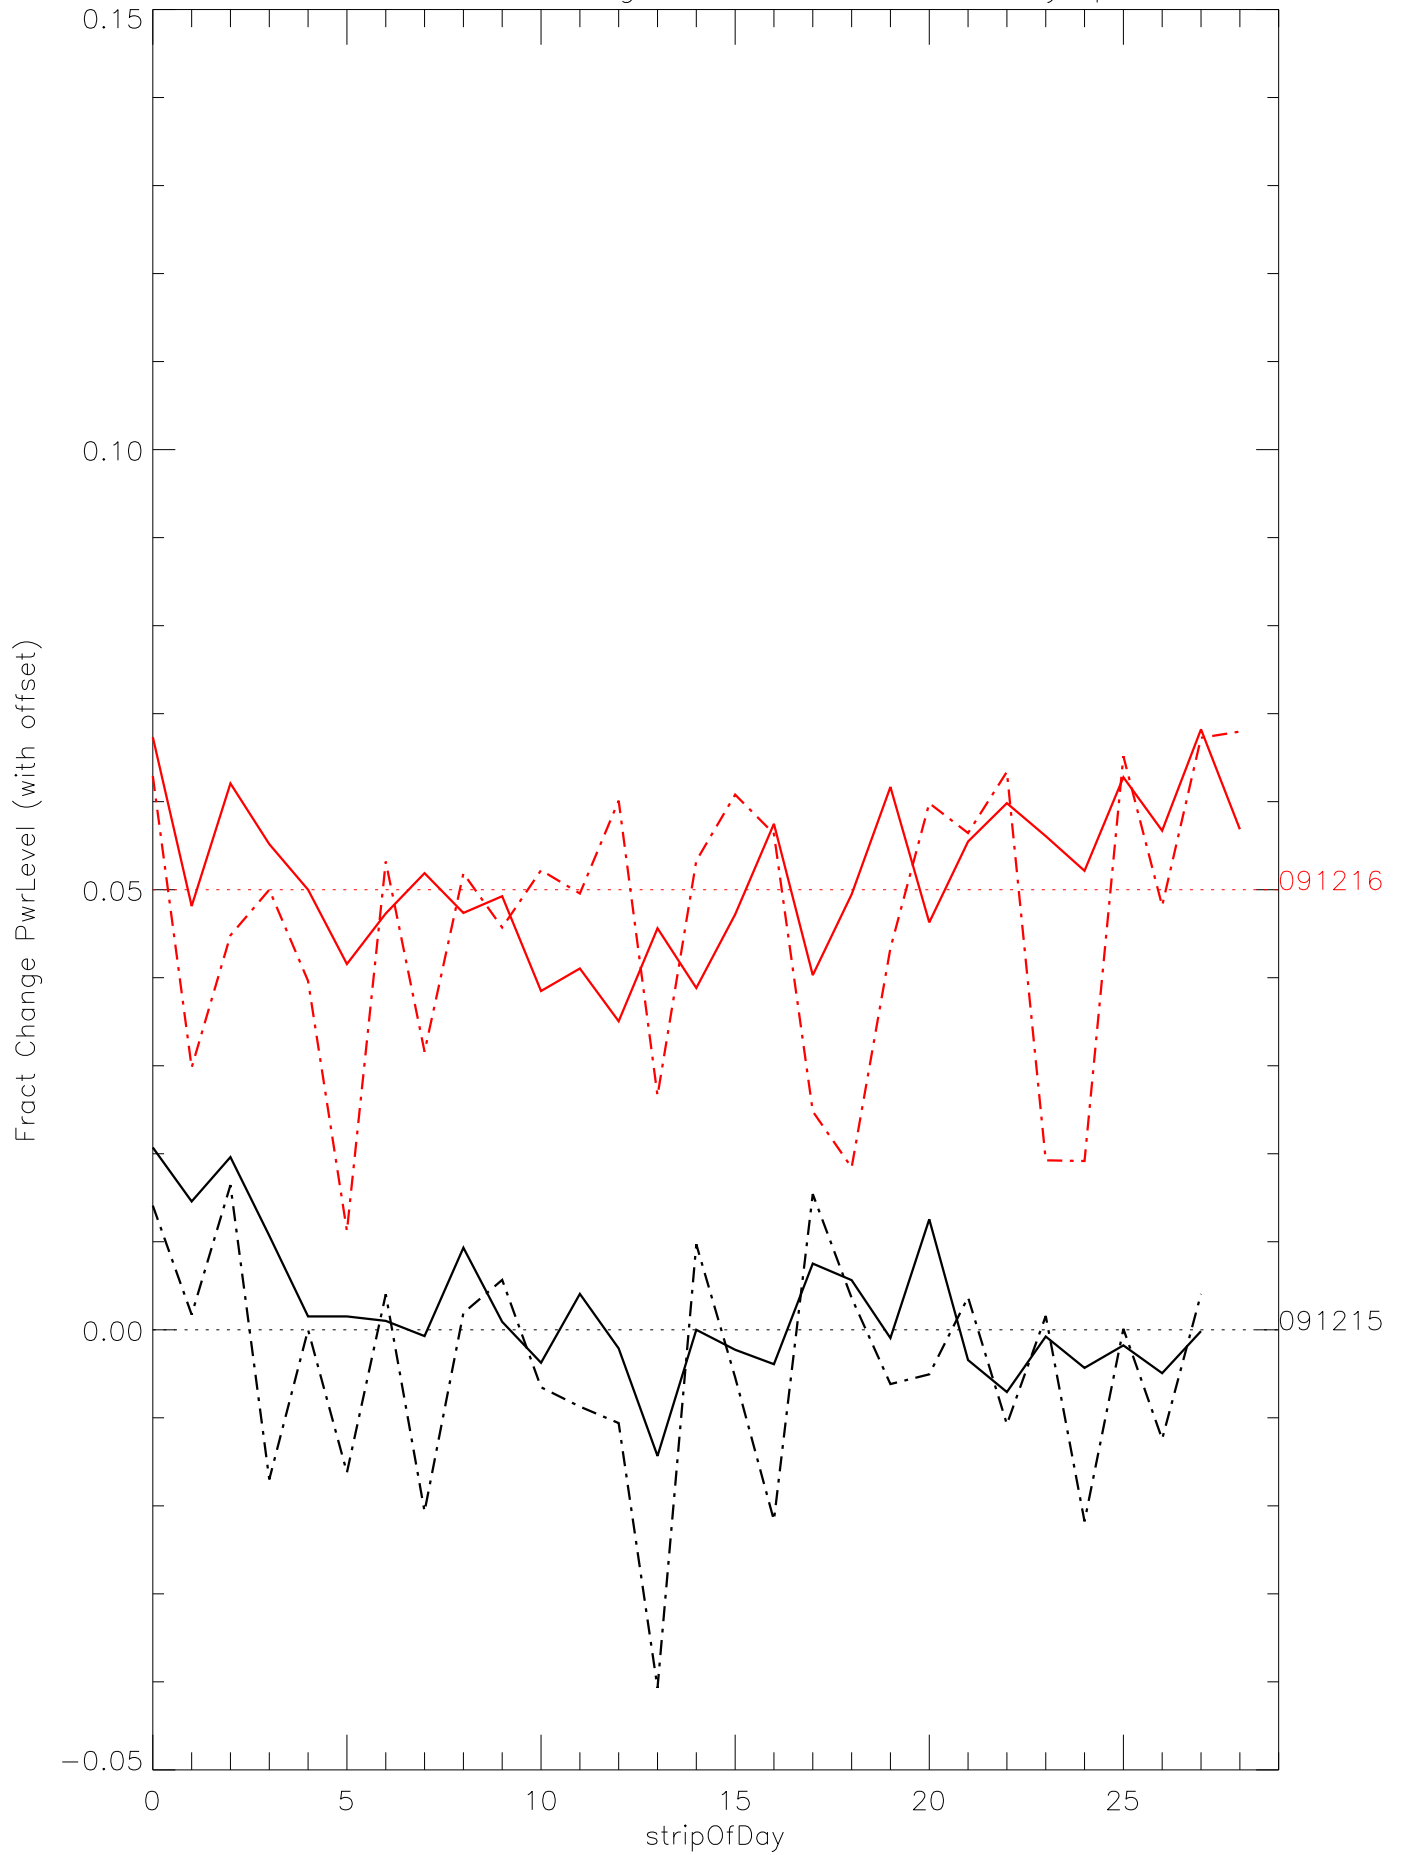

a2010 fractional change PwrLevel for each day. pixel:1

a2010 fractional change PwrLevel for each day. pixel:2

a2010 fractional change PwrLevel for each day. pixel:3

a2010 fractional change PwrLevel for each day. pixel:4

a2010 fractional change PwrLevel for each day. pixel:5

a2010 fractional change PwrLevel for each day. pixel:6