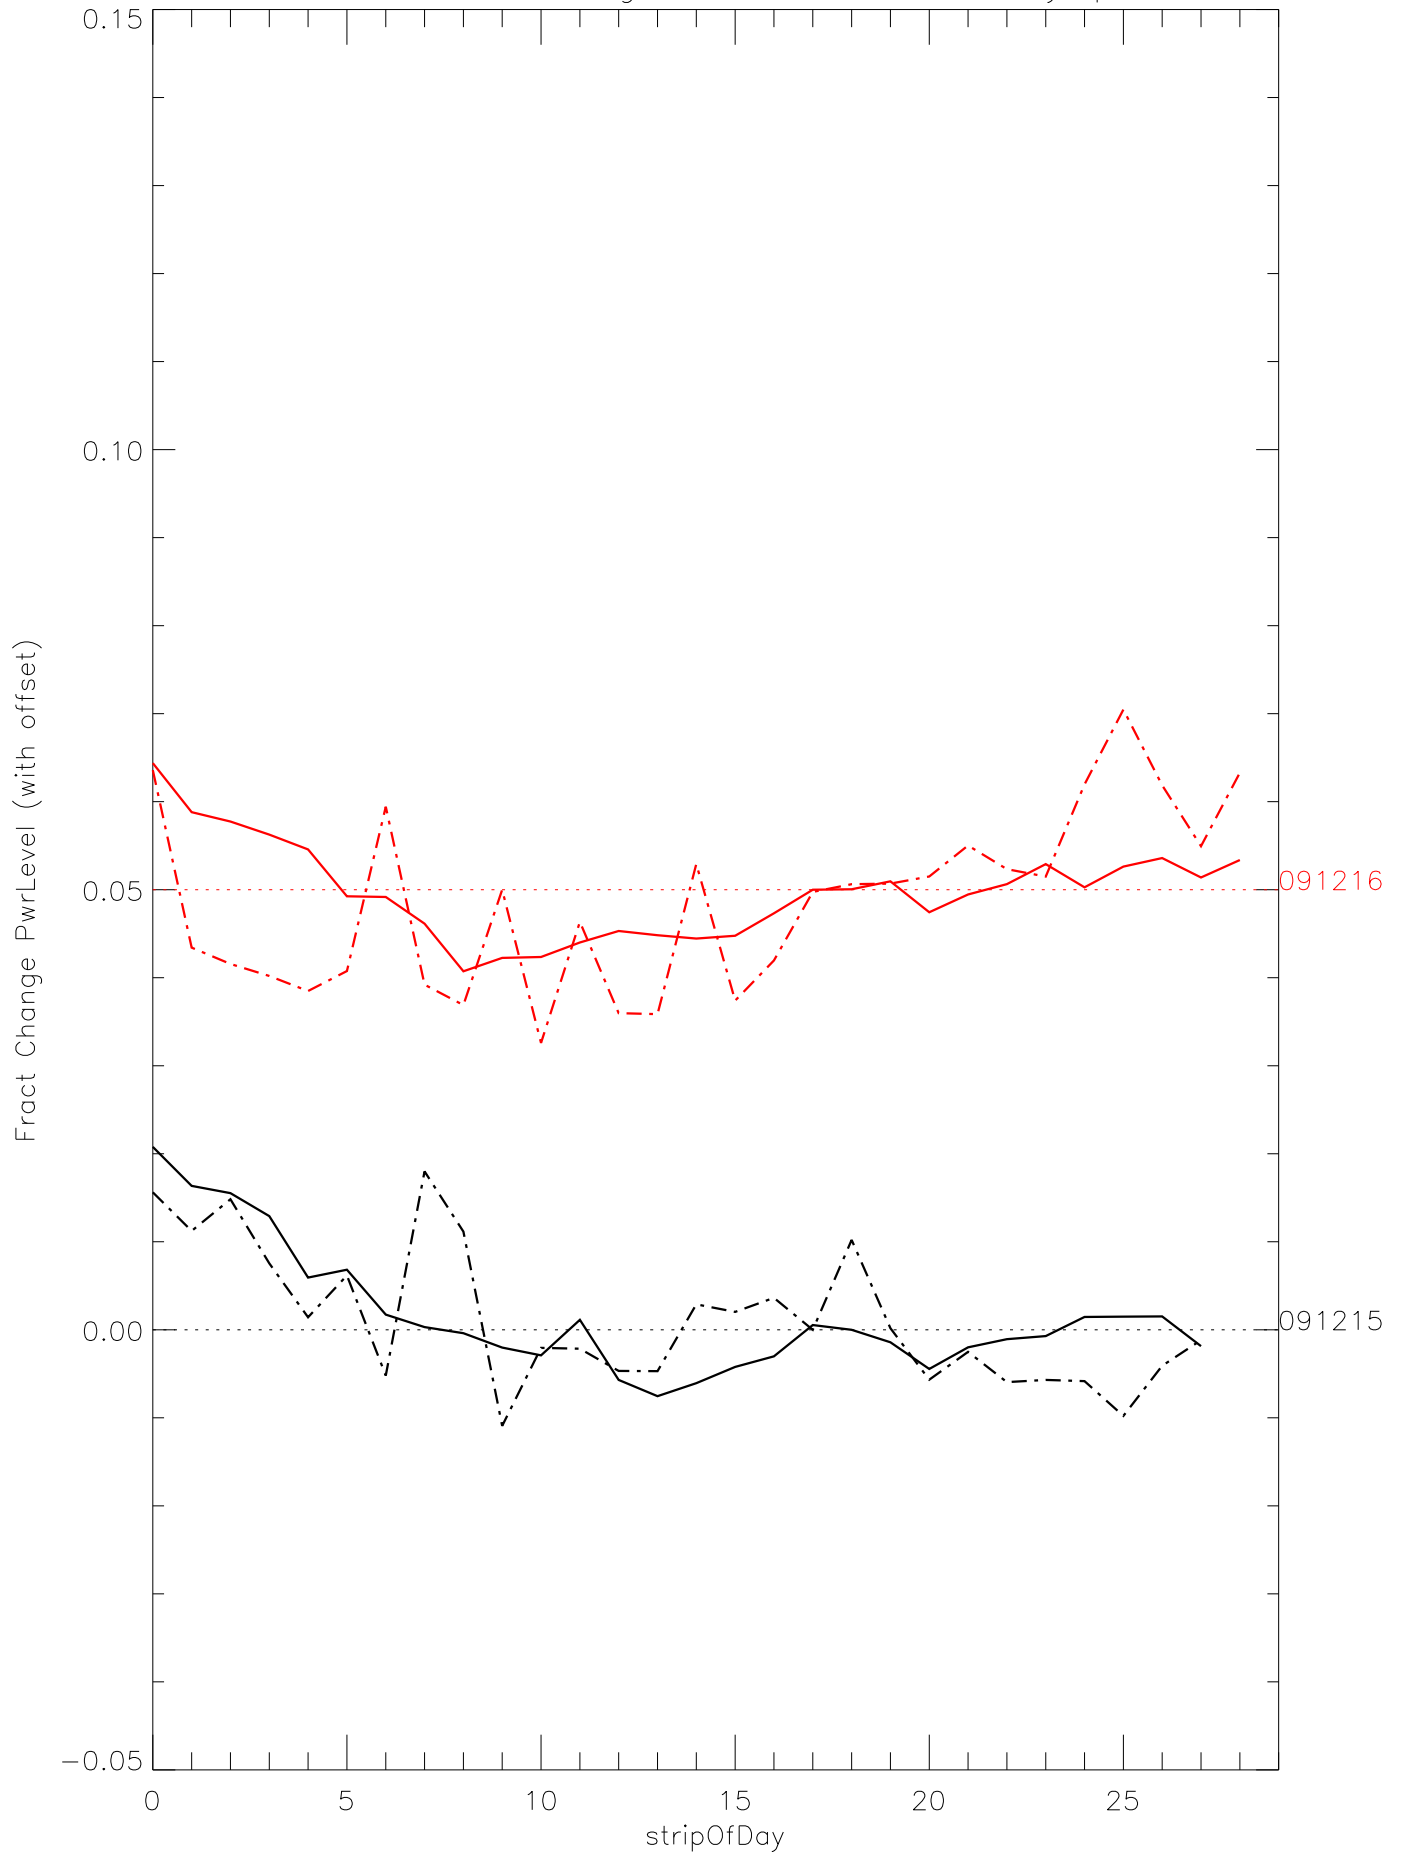

a2010 fractional change PwrLevel for each day. pixel:1

a2010 fractional change PwrLevel for each day. pixel:2

a2010 fractional change PwrLevel for each day. pixel:3

a2010 fractional change PwrLevel for each day. pixel:4

a2010 fractional change PwrLevel for each day. pixel:5

a2010 fractional change PwrLevel for each day. pixel:6