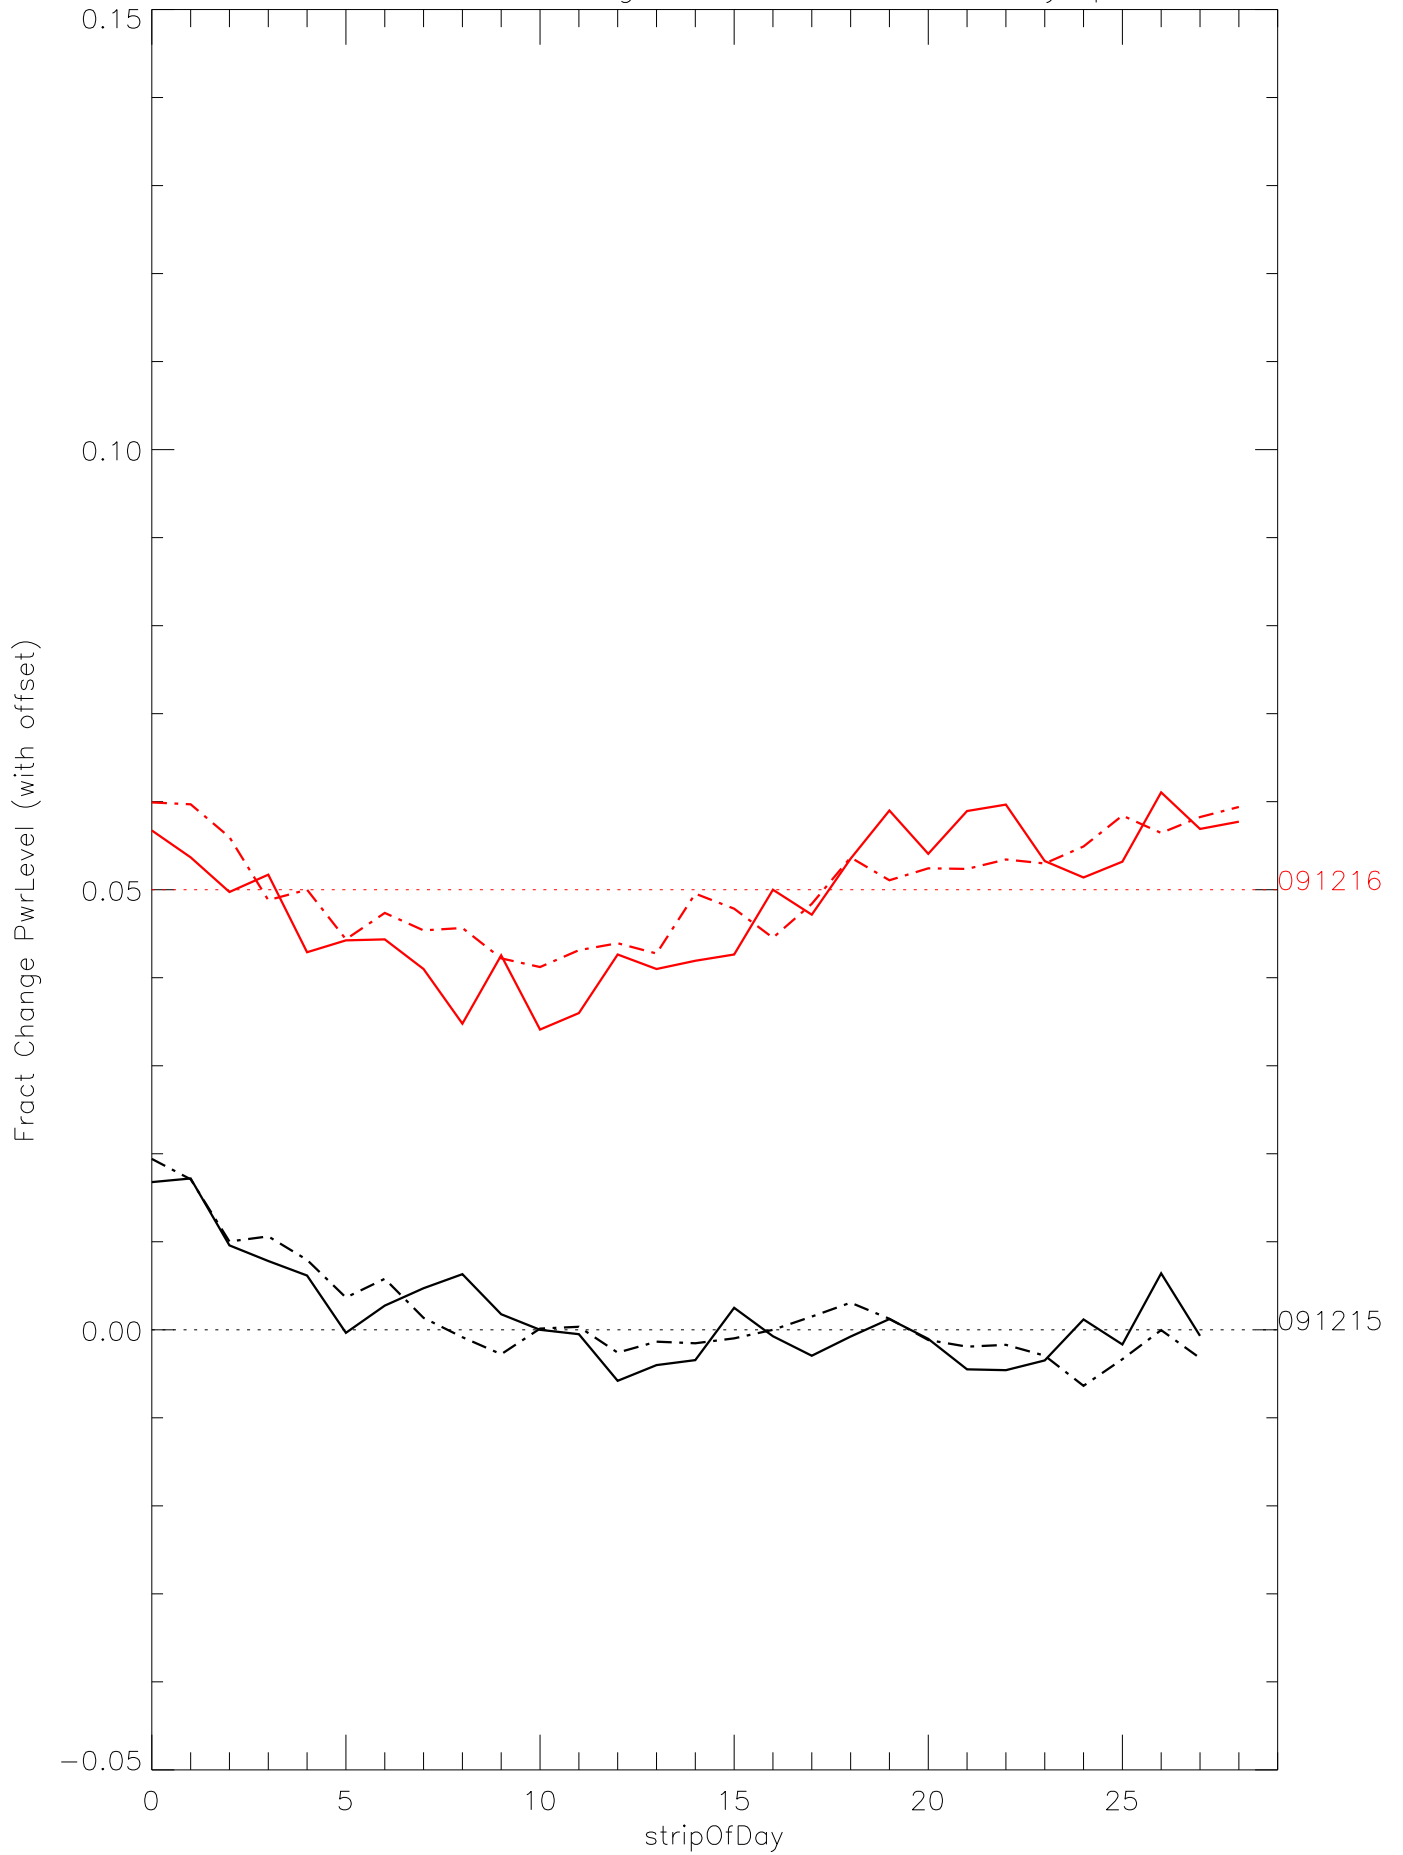

a2010 fractional change PwrLevel for each day. pixel:1

a2010 fractional change PwrLevel for each day. pixel:2

a2010 fractional change PwrLevel for each day. pixel:3

a2010 fractional change PwrLevel for each day. pixel:4

a2010 fractional change PwrLevel for each day. pixel:5

a2010 fractional change PwrLevel for each day. pixel:6