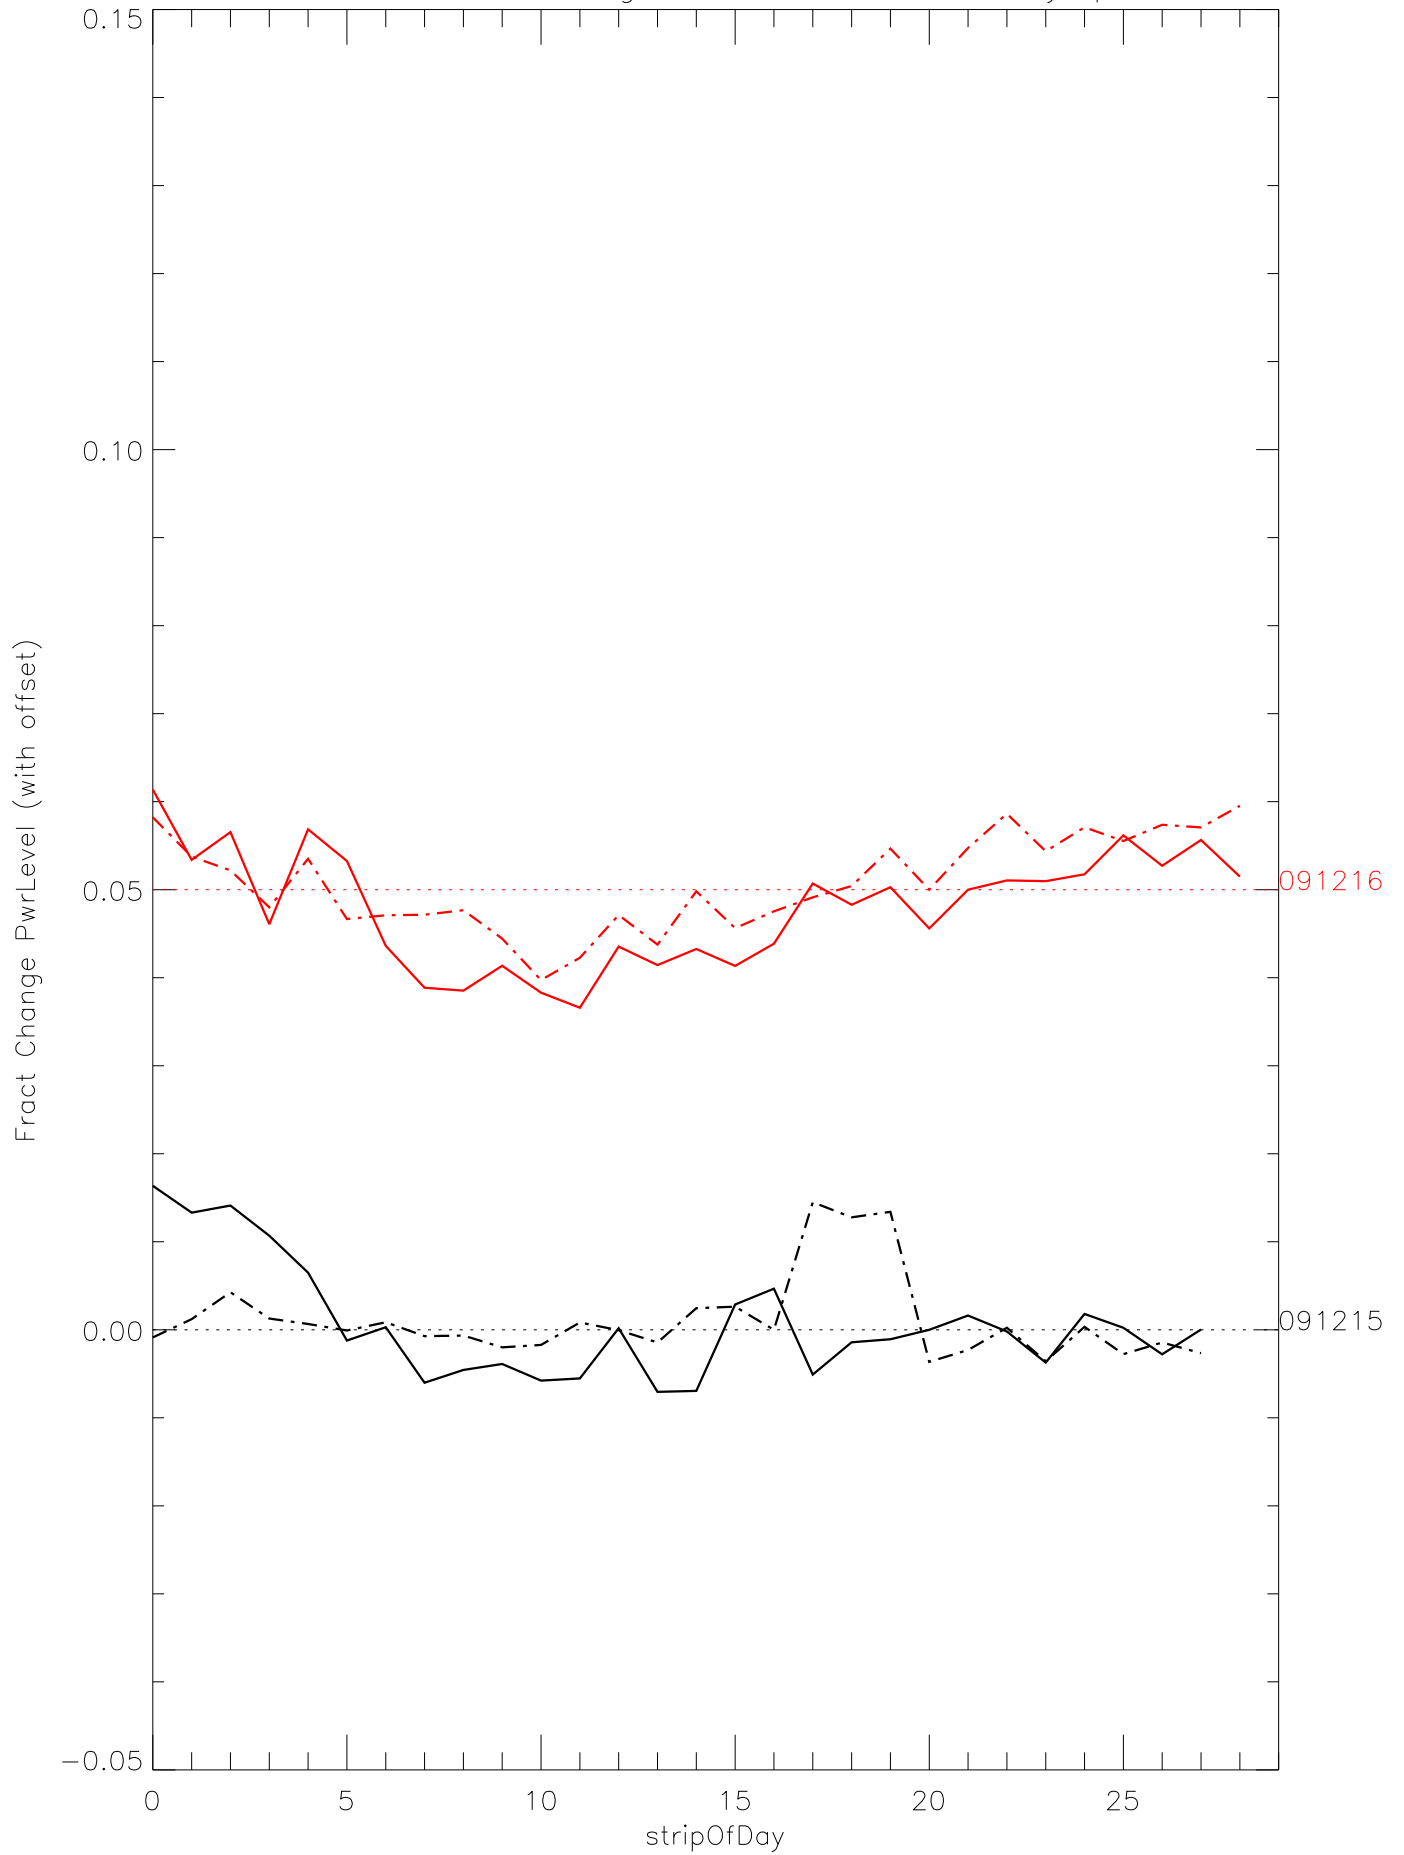

a2010 fractional change PwrLevel for each day. pixel:1

a2010 fractional change PwrLevel for each day. pixel:2

a2010 fractional change PwrLevel for each day. pixel:3

a2010 fractional change PwrLevel for each day. pixel:4

a2010 fractional change PwrLevel for each day. pixel:5

a2010 fractional change PwrLevel for each day. pixel:6