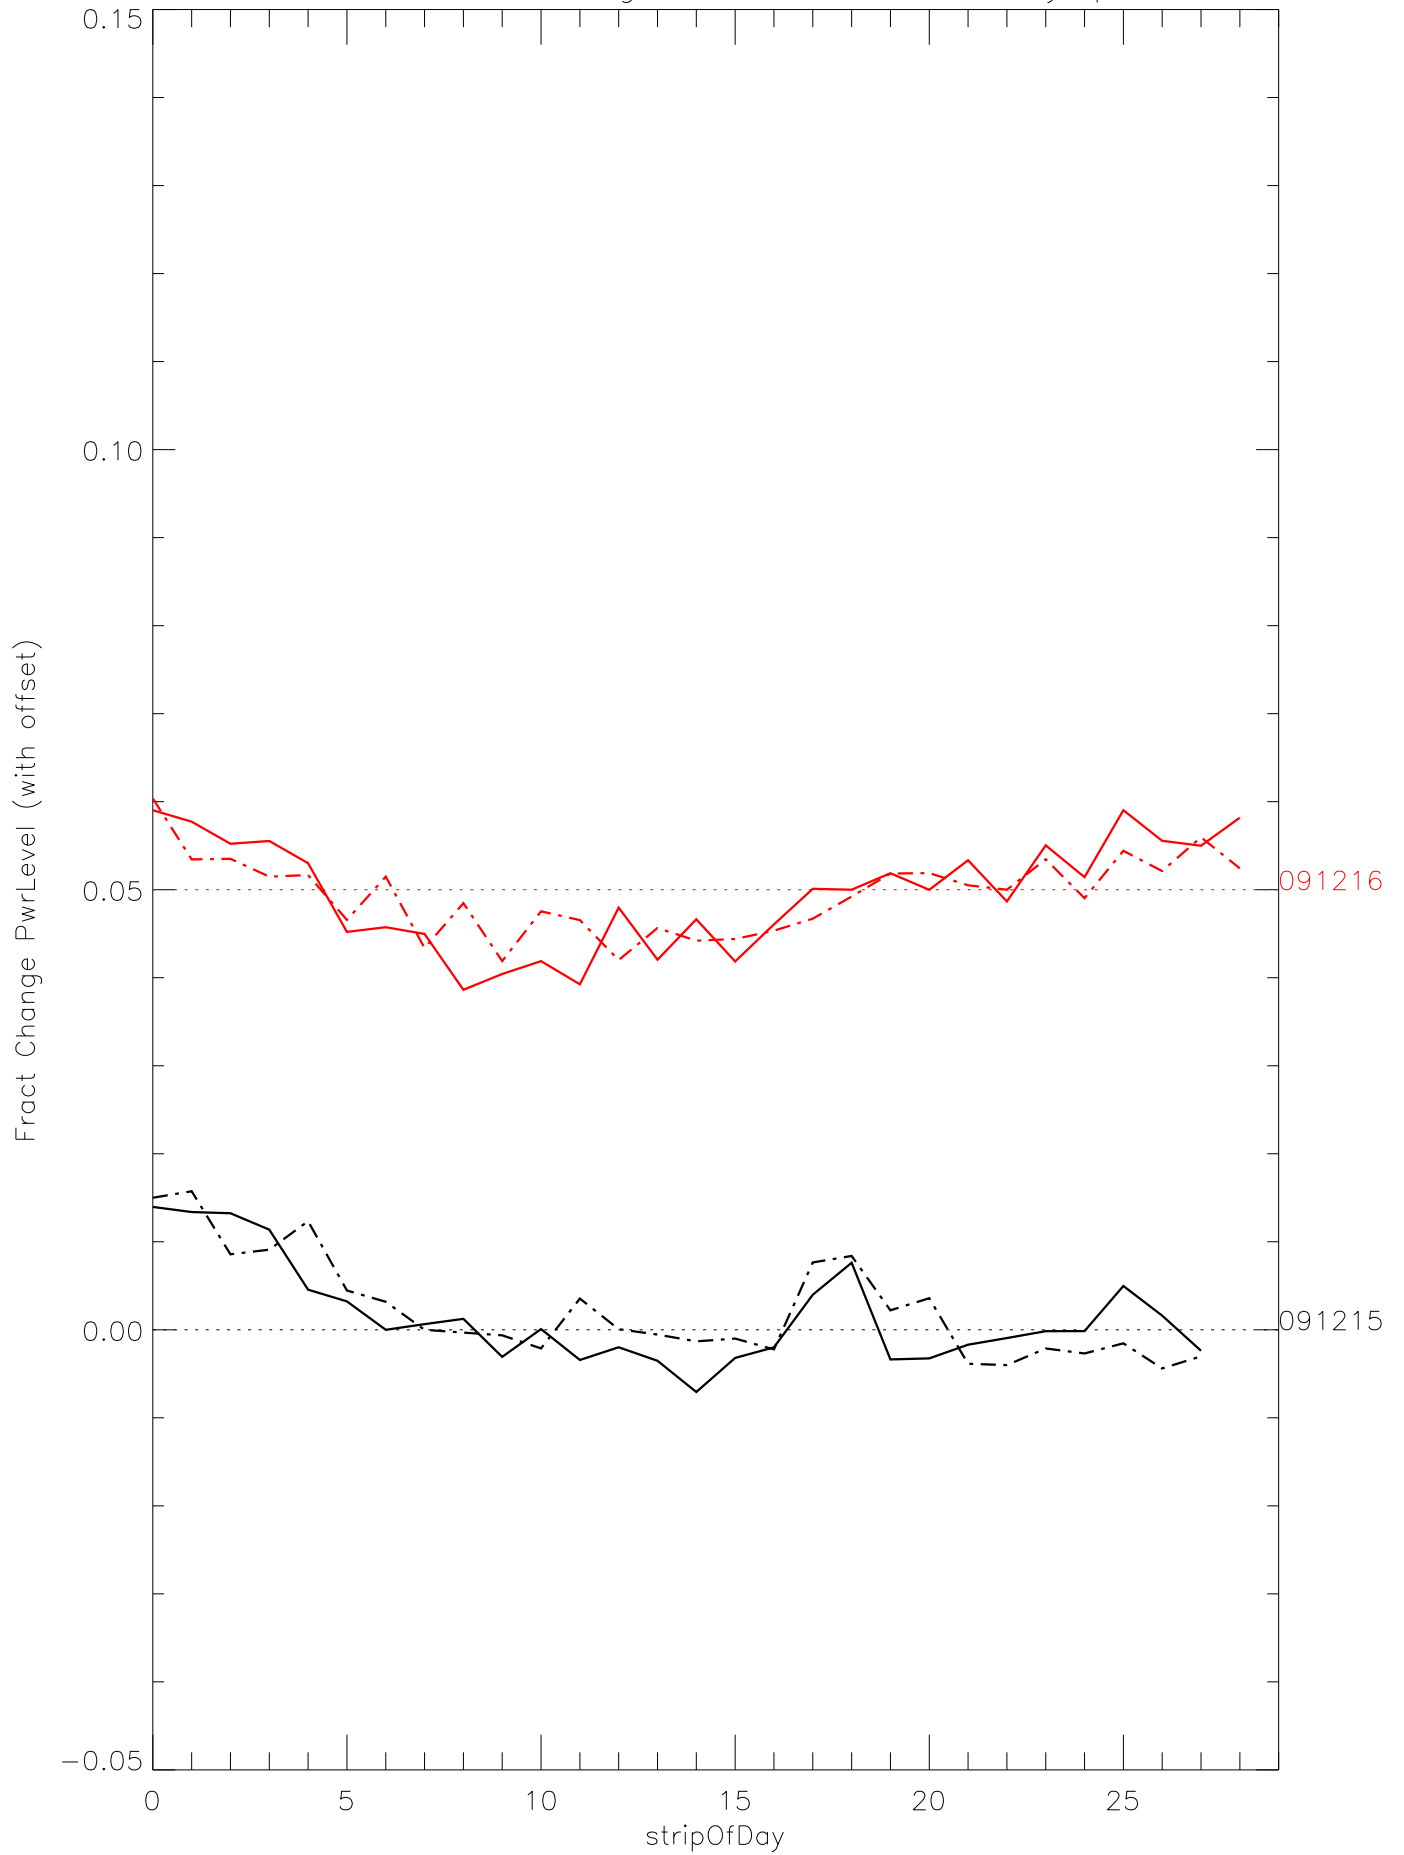

a2010 fractional change PwrLevel for each day. pixel:1

a2010 fractional change PwrLevel for each day. pixel:2

a2010 fractional change PwrLevel for each day. pixel:3

a2010 fractional change PwrLevel for each day. pixel:4

a2010 fractional change PwrLevel for each day. pixel:5

a2010 fractional change PwrLevel for each day. pixel:6