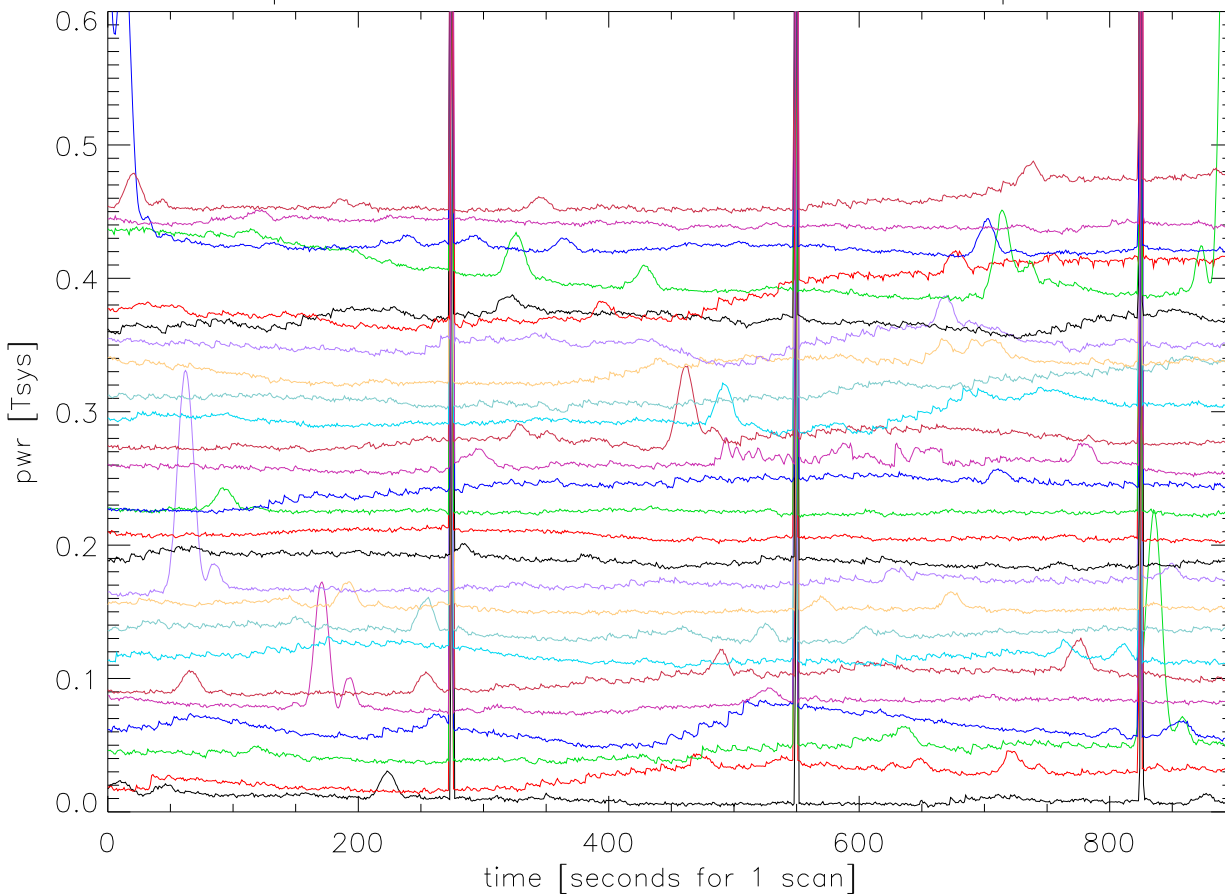

pwr 1395 Mhz band for 9 scans Pixel 0 polA

pwr 1395 Mhz band for 9 scans Pixel 0 polB

pwr 1395 Mhz band for 9 scans Pixel 1 polA

pwr 1395 Mhz band for 9 scans Pixel 1 polB

pwr 1395 Mhz band for 9 scans Pixel 2 polA

pwr 1395 Mhz band for 9 scans Pixel 2 polB

pwr 1395 Mhz band for 9 scans Pixel 3 polA

pwr 1395 Mhz band for 9 scans Pixel 3 polB

pwr 1395 Mhz band for 9 scans Pixel 4 polA

pwr 1395 Mhz band for 9 scans Pixel 4 polB

pwr 1395 Mhz band for 9 scans Pixel 5 polA

pwr 1395 Mhz band for 9 scans Pixel 5 polB

pwr 1395 Mhz band for 9 scans Pixel 6 polA

pwr 1395 Mhz band for 9 scans Pixel 6 polB