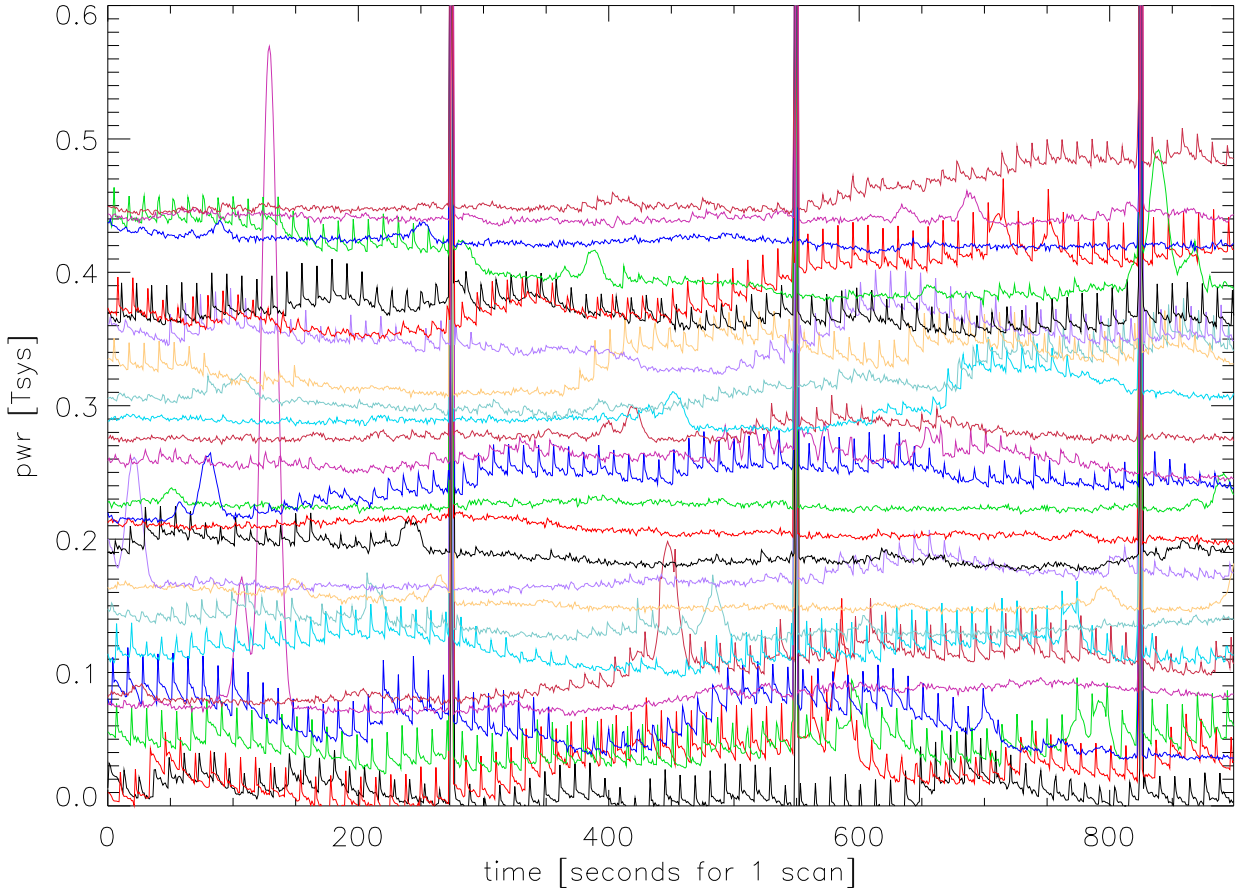

pwr 1395 Mhz band for 9 scans Pixel 0 polA

pwr 1395 Mhz band for 9 scans Pixel 0 polB

pwr 1395 Mhz band for 9 scans Pixel 1 polA

pwr 1395 Mhz band for 9 scans Pixel 1 polB

pwr 1395 Mhz band for 9 scans Pixel 2 polA

pwr 1395 Mhz band for 9 scans Pixel 2 polB

pwr 1395 Mhz band for 9 scans Pixel 3 polA

pwr 1395 Mhz band for 9 scans Pixel 3 polB

pwr 1395 Mhz band for 9 scans Pixel 4 polA

pwr 1395 Mhz band for 9 scans Pixel 4 polB

pwr 1395 Mhz band for 9 scans Pixel 5 polA

pwr 1395 Mhz band for 9 scans Pixel 5 polB

pwr 1395 Mhz band for 9 scans Pixel 6 polA

pwr 1395 Mhz band for 9 scans Pixel 6 polB