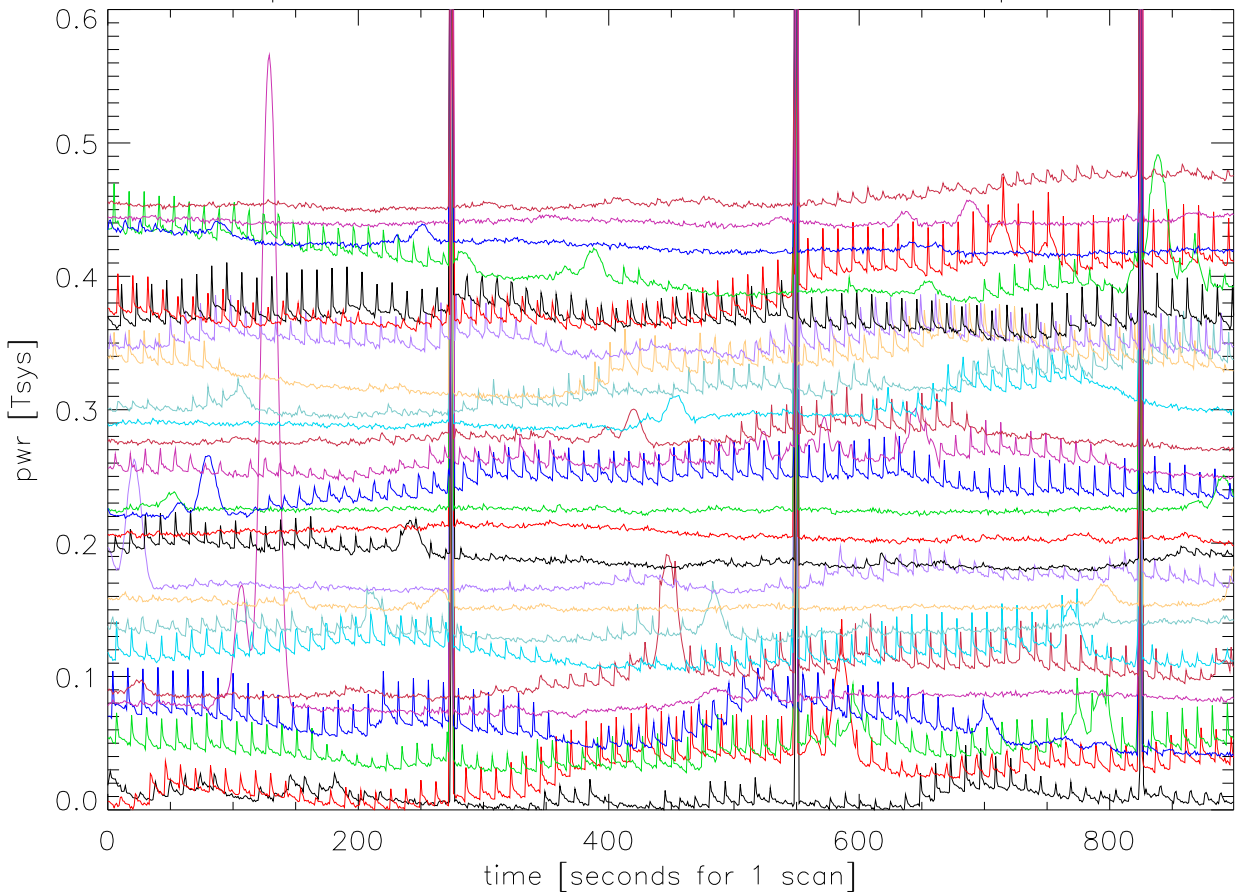

pwr 1395 Mhz band for 9 scans Pixel 0 polA

pwr 1395 Mhz band for 9 scans Pixel 0 polB

pwr 1395 Mhz band for 9 scans Pixel 1 polA

pwr 1395 Mhz band for 9 scans Pixel 1 polB

pwr 1395 Mhz band for 9 scans Pixel 2 polA

pwr 1395 Mhz band for 9 scans Pixel 2 polB

pwr 1395 Mhz band for 9 scans Pixel 3 polA

pwr 1395 Mhz band for 9 scans Pixel 3 polB

pwr 1395 Mhz band for 9 scans Pixel 4 polA

pwr 1395 Mhz band for 9 scans Pixel 4 polB

pwr 1395 Mhz band for 9 scans Pixel 5 polA

pwr 1395 Mhz band for 9 scans Pixel 5 polB

pwr 1395 Mhz band for 9 scans Pixel 6 polA

pwr 1395 Mhz band for 9 scans Pixel 6 polB