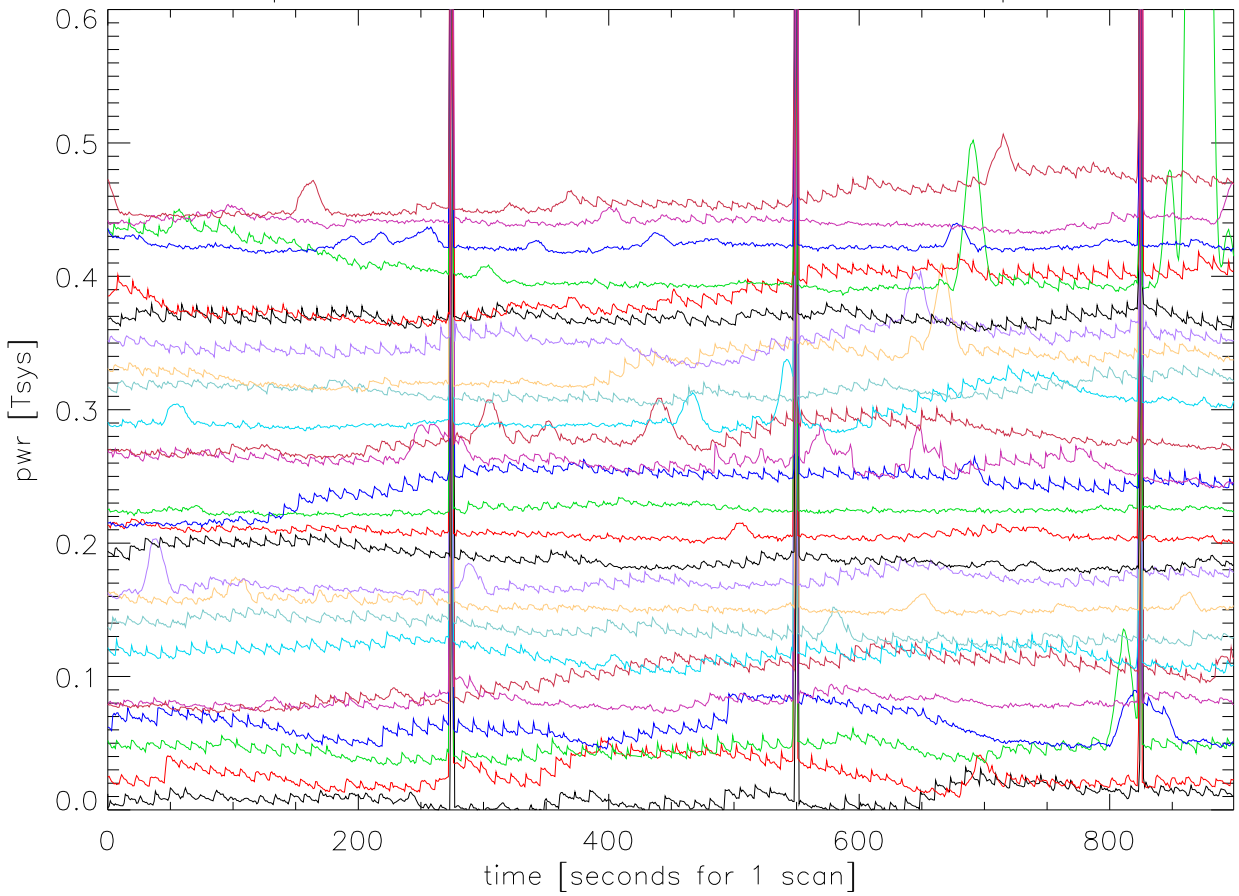

pwr 1395 Mhz band for 9 scans Pixel 0 polA

pwr 1395 Mhz band for 9 scans Pixel 0 polB

pwr 1395 Mhz band for 9 scans Pixel 1 polA

pwr 1395 Mhz band for 9 scans Pixel 1 polB

pwr 1395 Mhz band for 9 scans Pixel 2 polA

pwr 1395 Mhz band for 9 scans Pixel 2 polB

pwr 1395 Mhz band for 9 scans Pixel 3 polA

pwr 1395 Mhz band for 9 scans Pixel 3 polB

pwr 1395 Mhz band for 9 scans Pixel 4 polA

pwr 1395 Mhz band for 9 scans Pixel 4 polB

pwr 1395 Mhz band for 9 scans Pixel 5 polA

pwr 1395 Mhz band for 9 scans Pixel 5 polB

pwr 1395 Mhz band for 9 scans Pixel 6 polA

pwr 1395 Mhz band for 9 scans Pixel 6 polB