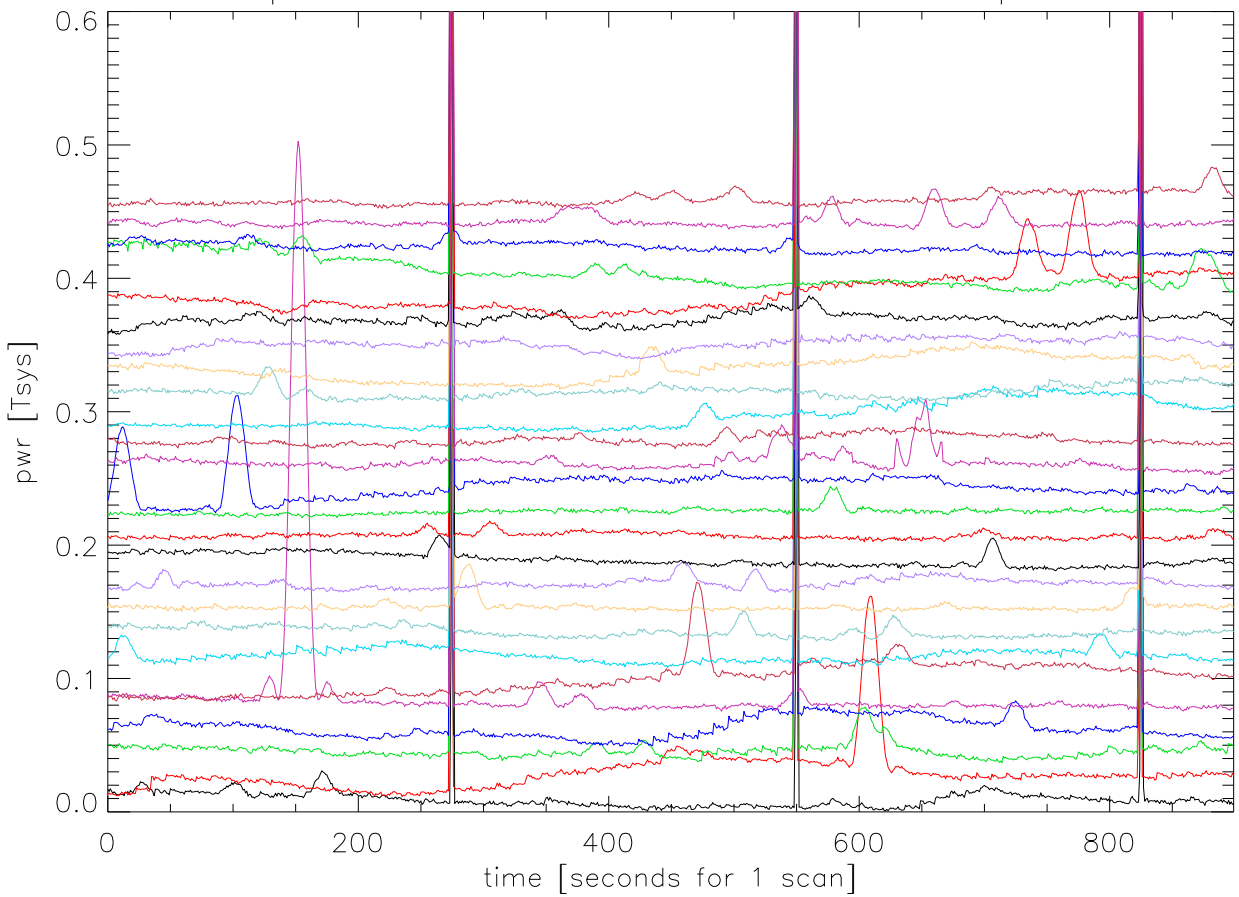

pwr 1395 Mhz band for 9 scans Pixel 0 polA

pwr 1395 Mhz band for 9 scans Pixel 0 polB

pwr 1395 Mhz band for 9 scans Pixel 1 polA

pwr 1395 Mhz band for 9 scans Pixel 1 polB

pwr 1395 Mhz band for 9 scans Pixel 2 polA

pwr 1395 Mhz band for 9 scans Pixel 2 polB

pwr 1395 Mhz band for 9 scans Pixel 3 polA

pwr 1395 Mhz band for 9 scans Pixel 3 polB

pwr 1395 Mhz band for 9 scans Pixel 4 polA

pwr 1395 Mhz band for 9 scans Pixel 4 polB

pwr 1395 Mhz band for 9 scans Pixel 5 polA

pwr 1395 Mhz band for 9 scans Pixel 5 polB

pwr 1395 Mhz band for 9 scans Pixel 6 polA

pwr 1395 Mhz band for 9 scans Pixel 6 polB