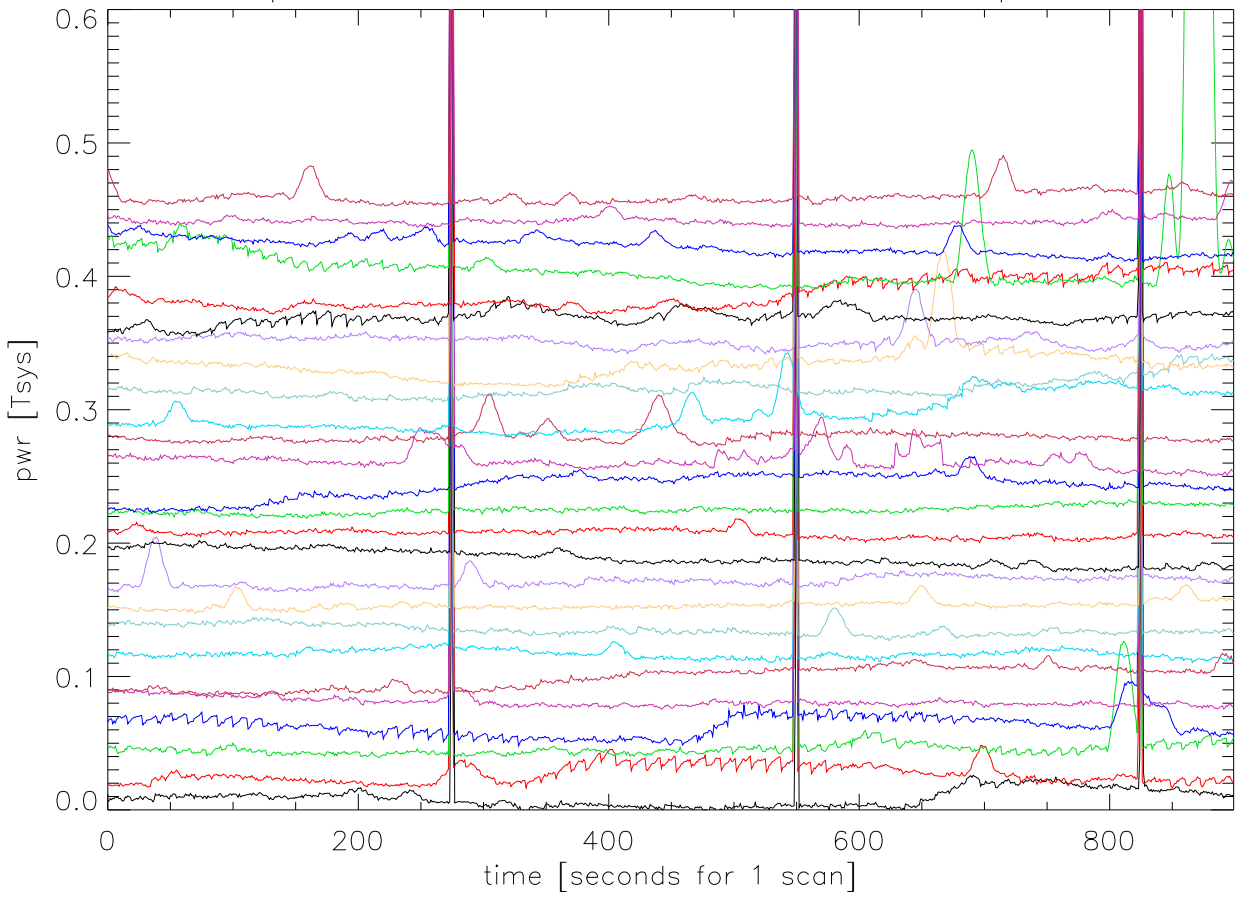

pwr 1395 Mhz band for 9 scans Pixel 0 polA

pwr 1395 Mhz band for 9 scans Pixel 0 polB

pwr 1395 Mhz band for 9 scans Pixel 1 polA

pwr 1395 Mhz band for 9 scans Pixel 1 polB

pwr 1395 Mhz band for 9 scans Pixel 2 polA

pwr 1395 Mhz band for 9 scans Pixel 2 polB

pwr 1395 Mhz band for 9 scans Pixel 3 polA

pwr 1395 Mhz band for 9 scans Pixel 3 polB

pwr 1395 Mhz band for 9 scans Pixel 4 polA

pwr 1395 Mhz band for 9 scans Pixel 4 polB

pwr 1395 Mhz band for 9 scans Pixel 5 polA

pwr 1395 Mhz band for 9 scans Pixel 5 polB

pwr 1395 Mhz band for 9 scans Pixel 6 polA

pwr 1395 Mhz band for 9 scans Pixel 6 polB