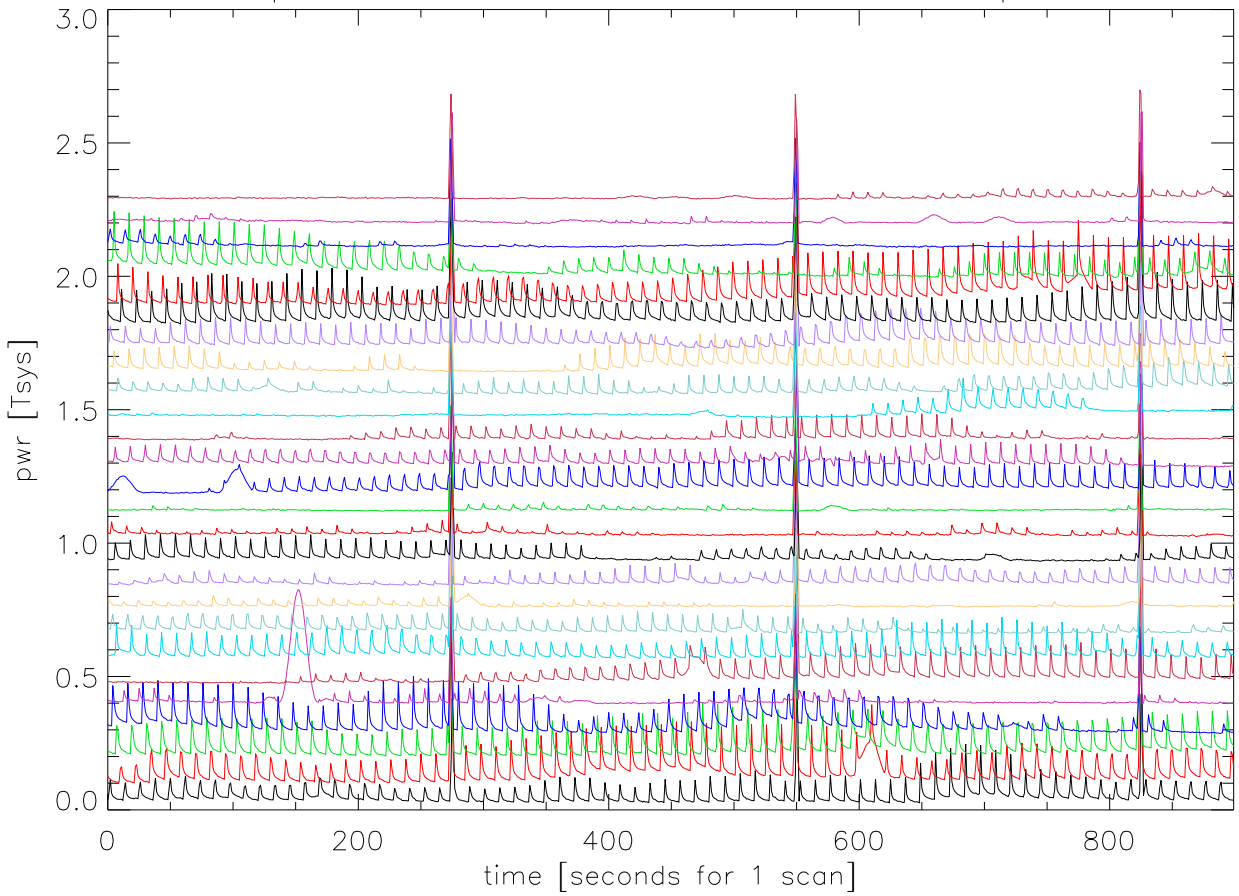

pwr 1395 Mhz band for 9 scans Pixel 0 polA

pwr 1395 Mhz band for 9 scans Pixel 0 polB

pwr 1395 Mhz band for 9 scans Pixel 1 polA

pwr 1395 Mhz band for 9 scans Pixel 1 polB

pwr 1395 Mhz band for 9 scans Pixel 2 polA

pwr 1395 Mhz band for 9 scans Pixel 2 polB

pwr 1395 Mhz band for 9 scans Pixel 3 polA

pwr 1395 Mhz band for 9 scans Pixel 3 polB

pwr 1395 Mhz band for 9 scans Pixel 4 polA

pwr 1395 Mhz band for 9 scans Pixel 4 polB

pwr 1395 Mhz band for 9 scans Pixel 5 polA

pwr 1395 Mhz band for 9 scans Pixel 5 polB

pwr 1395 Mhz band for 9 scans Pixel 6 polA

pwr 1395 Mhz band for 9 scans Pixel 6 polB