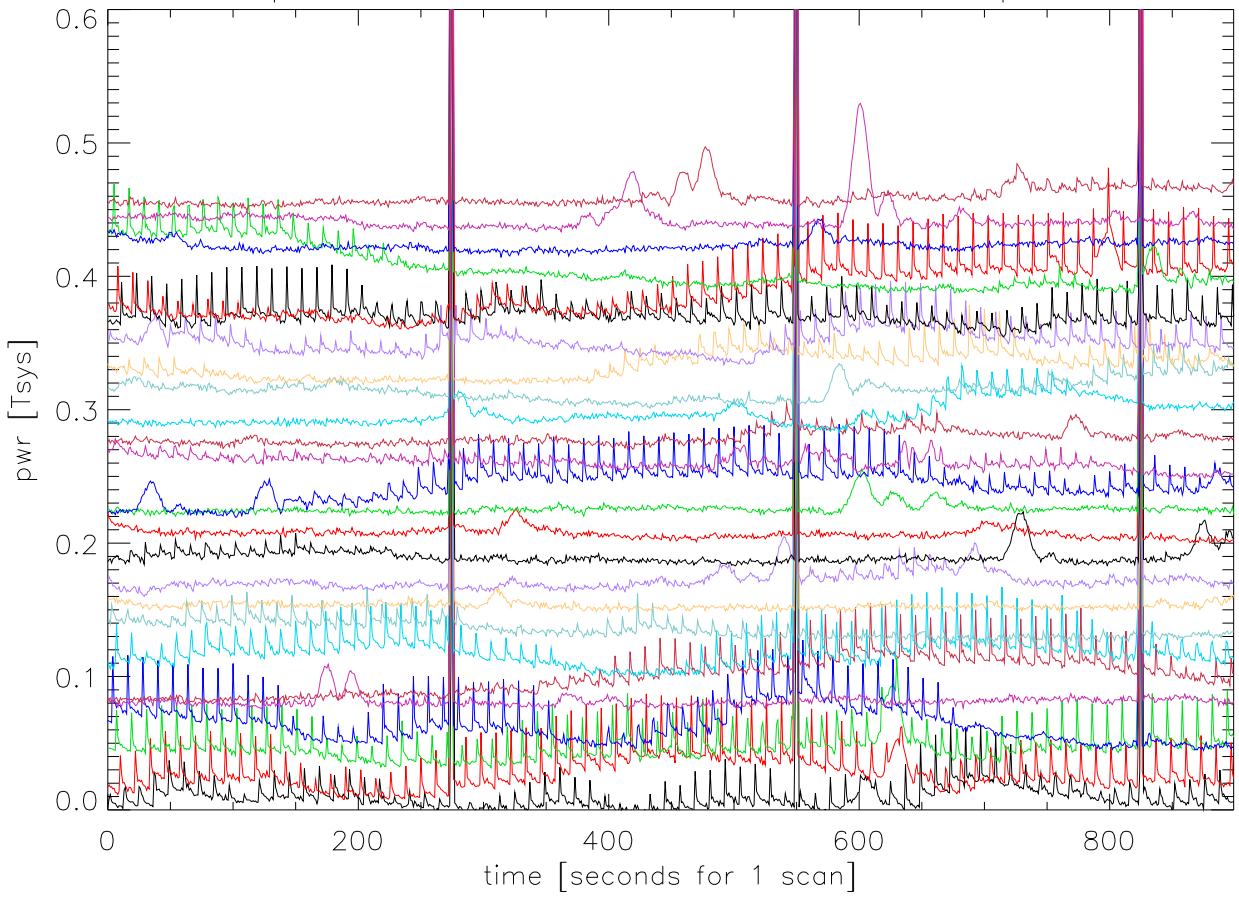

pwr 1395 Mhz band for 9 scans Pixel 0 polA

pwr 1395 Mhz band for 9 scans Pixel 0 polB

pwr 1395 Mhz band for 9 scans Pixel 1 polA

pwr 1395 Mhz band for 9 scans Pixel 1 polB

pwr 1395 Mhz band for 9 scans Pixel 2 polA

pwr 1395 Mhz band for 9 scans Pixel 2 polB

pwr 1395 Mhz band for 9 scans Pixel 3 polA

pwr 1395 Mhz band for 9 scans Pixel 3 polB

pwr 1395 Mhz band for 9 scans Pixel 4 polA

pwr 1395 Mhz band for 9 scans Pixel 4 polB

pwr 1395 Mhz band for 9 scans Pixel 5 polA

pwr 1395 Mhz band for 9 scans Pixel 5 polB

pwr 1395 Mhz band for 9 scans Pixel 6 polA

pwr 1395 Mhz band for 9 scans Pixel 6 polB