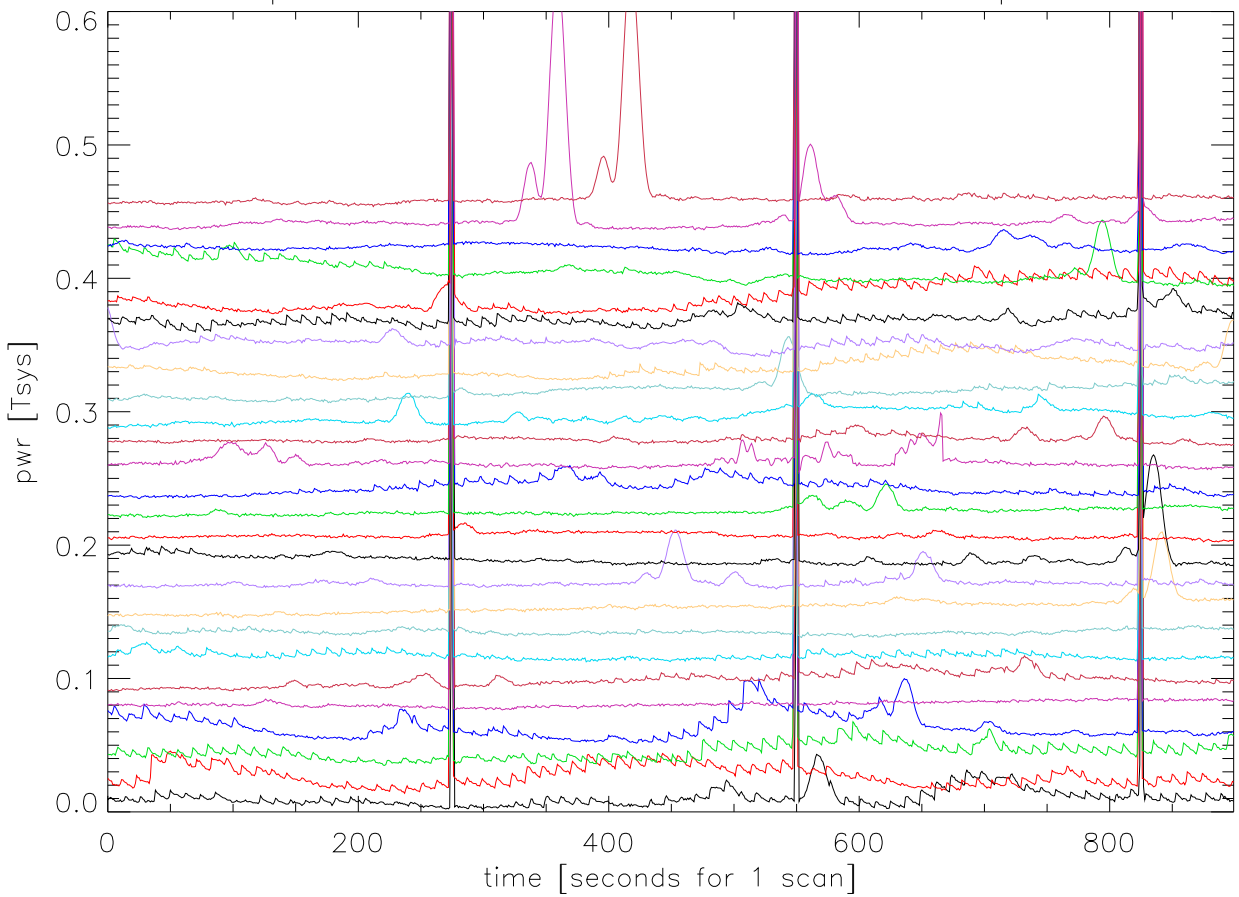

pwr 1395 Mhz band for 9 scans Pixel 0 polA

pwr 1395 Mhz band for 9 scans Pixel 0 polB

pwr 1395 Mhz band for 9 scans Pixel 1 polA

pwr 1395 Mhz band for 9 scans Pixel 1 polB

pwr 1395 Mhz band for 9 scans Pixel 2 polA

pwr 1395 Mhz band for 9 scans Pixel 2 polB

pwr 1395 Mhz band for 9 scans Pixel 3 polA

pwr 1395 Mhz band for 9 scans Pixel 3 polB

pwr 1395 Mhz band for 9 scans Pixel 4 polA

pwr 1395 Mhz band for 9 scans Pixel 4 polB

pwr 1395 Mhz band for 9 scans Pixel 5 polA

pwr 1395 Mhz band for 9 scans Pixel 5 polB

pwr 1395 Mhz band for 9 scans Pixel 6 polA

pwr 1395 Mhz band for 9 scans Pixel 6 polB