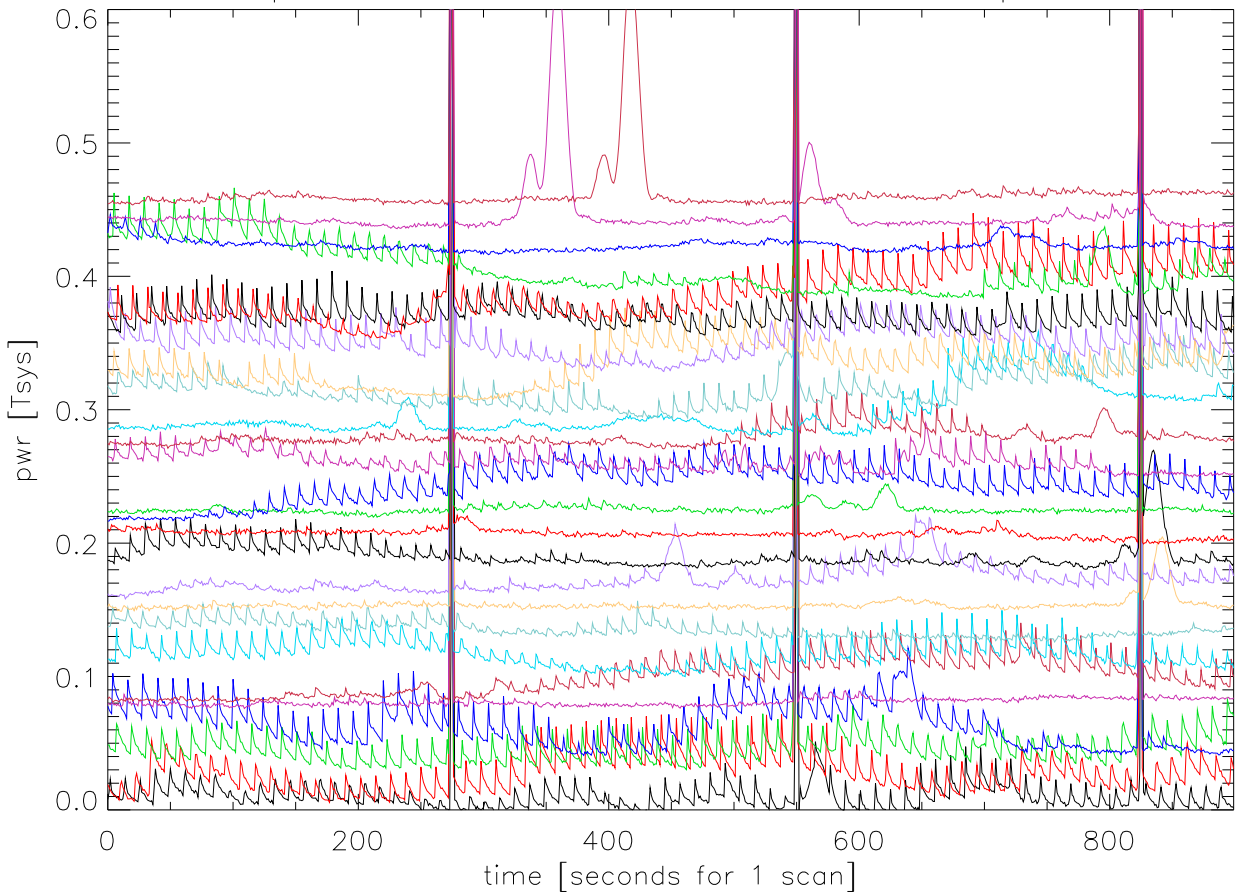

pwr 1395 Mhz band for 9 scans Pixel 0 polA

pwr 1395 Mhz band for 9 scans Pixel 0 polB

pwr 1395 Mhz band for 9 scans Pixel 1 polA

pwr 1395 Mhz band for 9 scans Pixel 1 polB

pwr 1395 Mhz band for 9 scans Pixel 2 polA

pwr 1395 Mhz band for 9 scans Pixel 2 polB

pwr 1395 Mhz band for 9 scans Pixel 3 polA

pwr 1395 Mhz band for 9 scans Pixel 3 polB

pwr 1395 Mhz band for 9 scans Pixel 4 polA

pwr 1395 Mhz band for 9 scans Pixel 4 polB

pwr 1395 Mhz band for 9 scans Pixel 5 polA

pwr 1395 Mhz band for 9 scans Pixel 5 polB

pwr 1395 Mhz band for 9 scans Pixel 6 polA

pwr 1395 Mhz band for 9 scans Pixel 6 polB