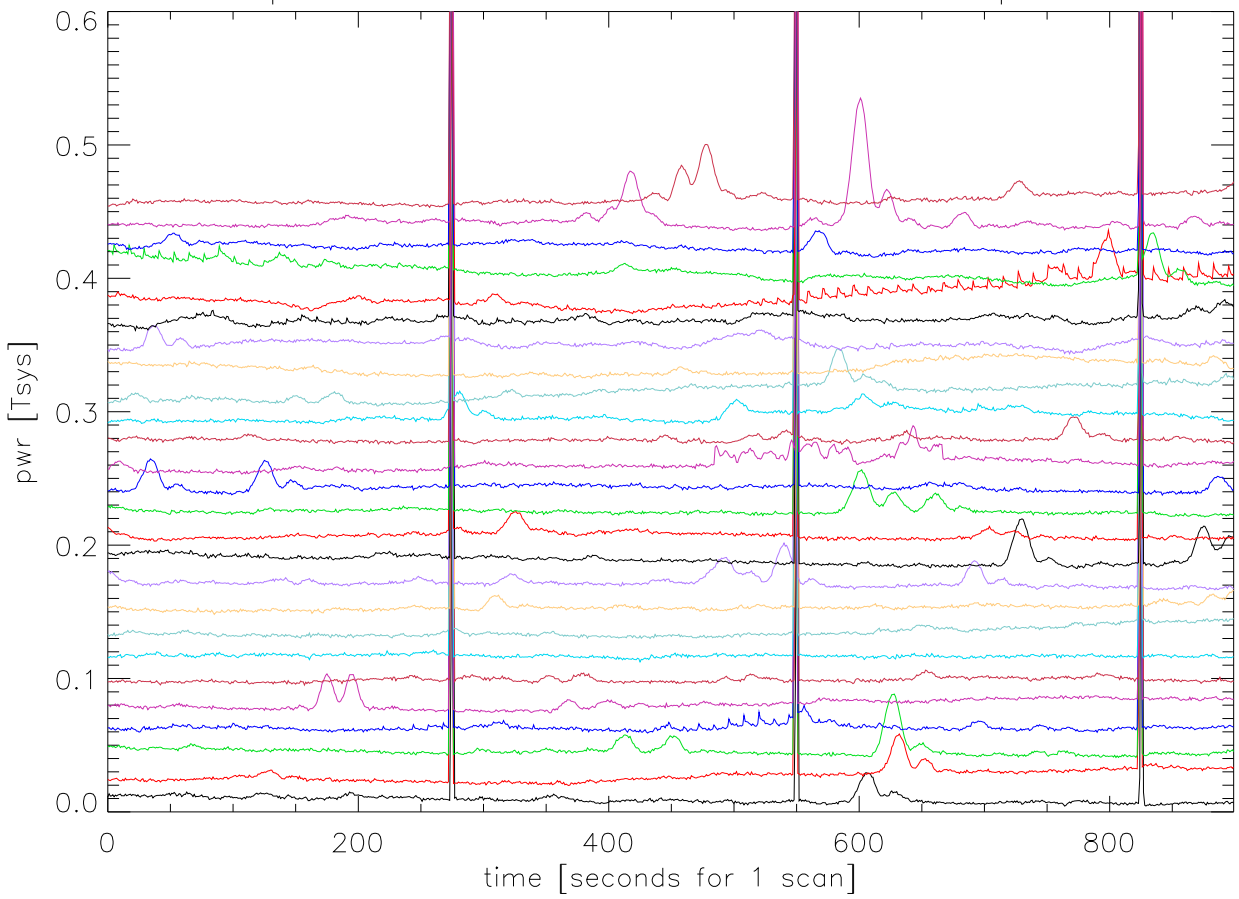

pwr 1395 Mhz band for 9 scans Pixel 2 polB

pwr 1395 Mhz band for 9 scans Pixel 3 polA

pwr 1395 Mhz band for 9 scans Pixel 3 polB

pwr 1395 Mhz band for 9 scans Pixel 4 polA

pwr 1395 Mhz band for 9 scans Pixel 4 polB

pwr 1395 Mhz band for 9 scans Pixel 5 polA

pwr 1395 Mhz band for 9 scans Pixel 5 polB

pwr 1395 Mhz band for 9 scans Pixel 6 polA

pwr 1395 Mhz band for 9 scans Pixel 6 polB