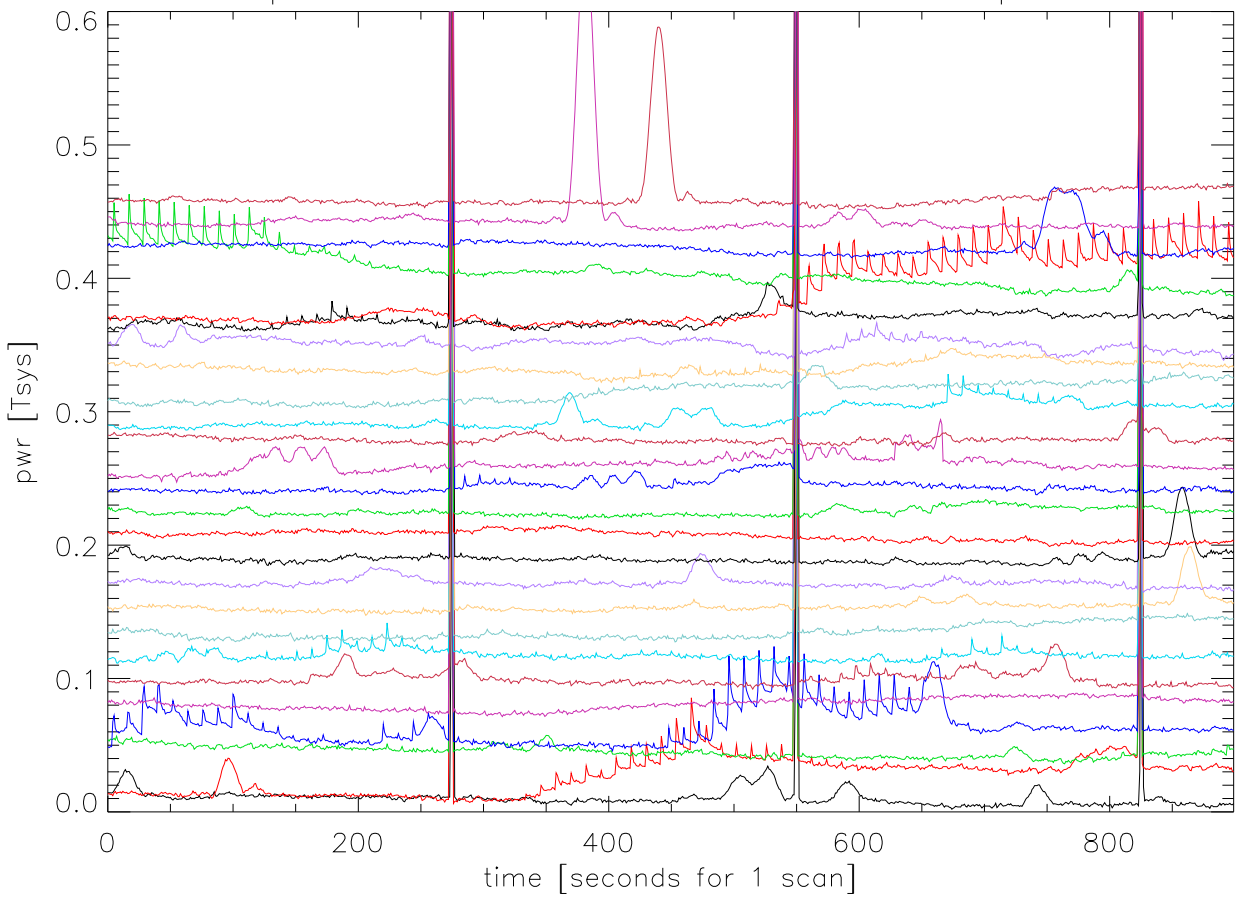

pwr 1395 Mhz band for 9 scans Pixel 0 polA

pwr 1395 Mhz band for 9 scans Pixel 0 polB

pwr 1395 Mhz band for 9 scans Pixel 1 polA

pwr 1395 Mhz band for 9 scans Pixel 1 polB

pwr 1395 Mhz band for 9 scans Pixel 2 polA

pwr 1395 Mhz band for 9 scans Pixel 2 polB

pwr 1395 Mhz band for 9 scans Pixel 3 polA

pwr 1395 Mhz band for 9 scans Pixel 3 polB

pwr 1395 Mhz band for 9 scans Pixel 4 polA

pwr 1395 Mhz band for 9 scans Pixel 4 polB

pwr 1395 Mhz band for 9 scans Pixel 5 polA

pwr 1395 Mhz band for 9 scans Pixel 5 polB

pwr 1395 Mhz band for 9 scans Pixel 6 polA

pwr 1395 Mhz band for 9 scans Pixel 6 polB