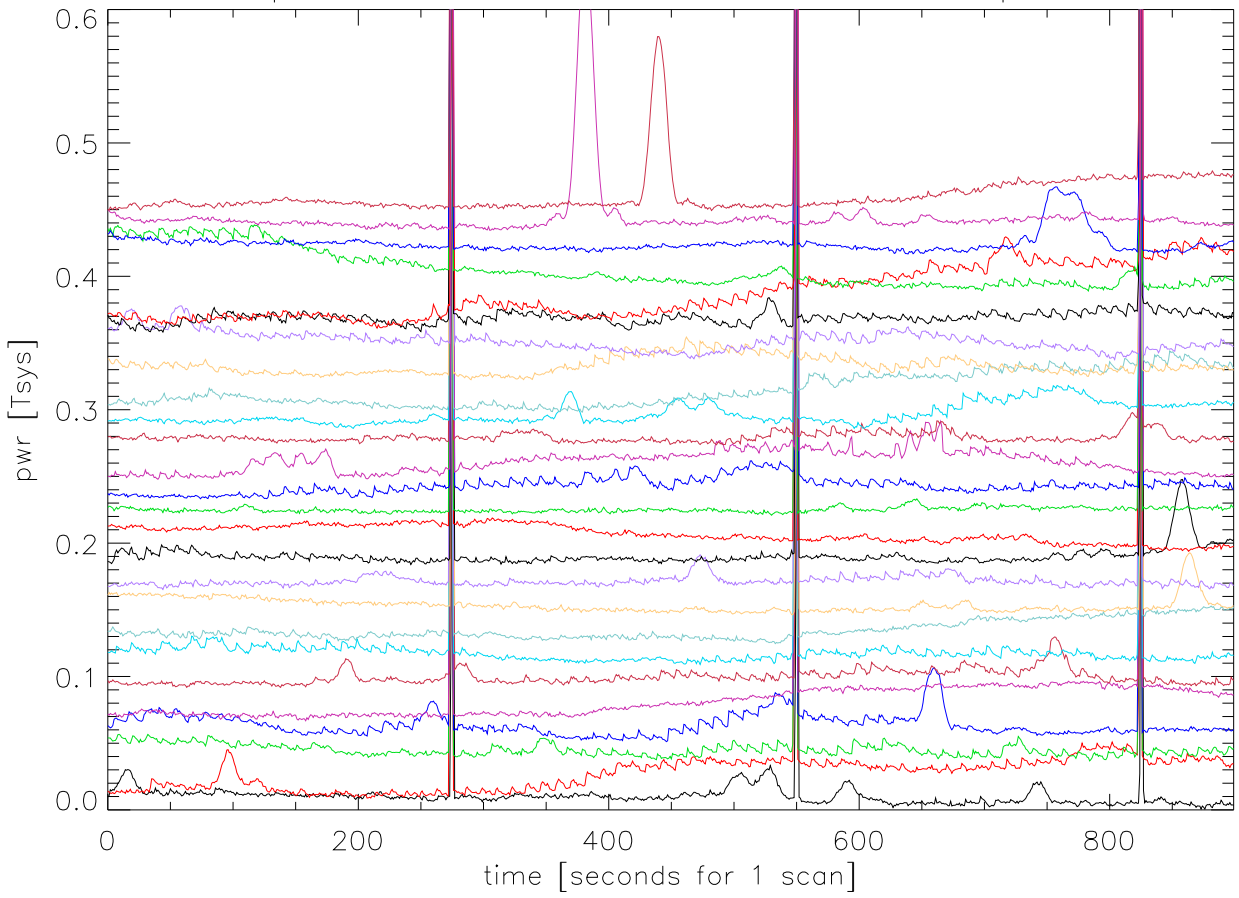

pwr 1395 Mhz band for 9 scans Pixel 2 polB

pwr 1395 Mhz band for 9 scans Pixel 3 polA

pwr 1395 Mhz band for 9 scans Pixel 3 polB

pwr 1395 Mhz band for 9 scans Pixel 4 polA

pwr 1395 Mhz band for 9 scans Pixel 4 polB

pwr 1395 Mhz band for 9 scans Pixel 5 polA

pwr 1395 Mhz band for 9 scans Pixel 5 polB

pwr 1395 Mhz band for 9 scans Pixel 6 polA

pwr 1395 Mhz band for 9 scans Pixel 6 polB