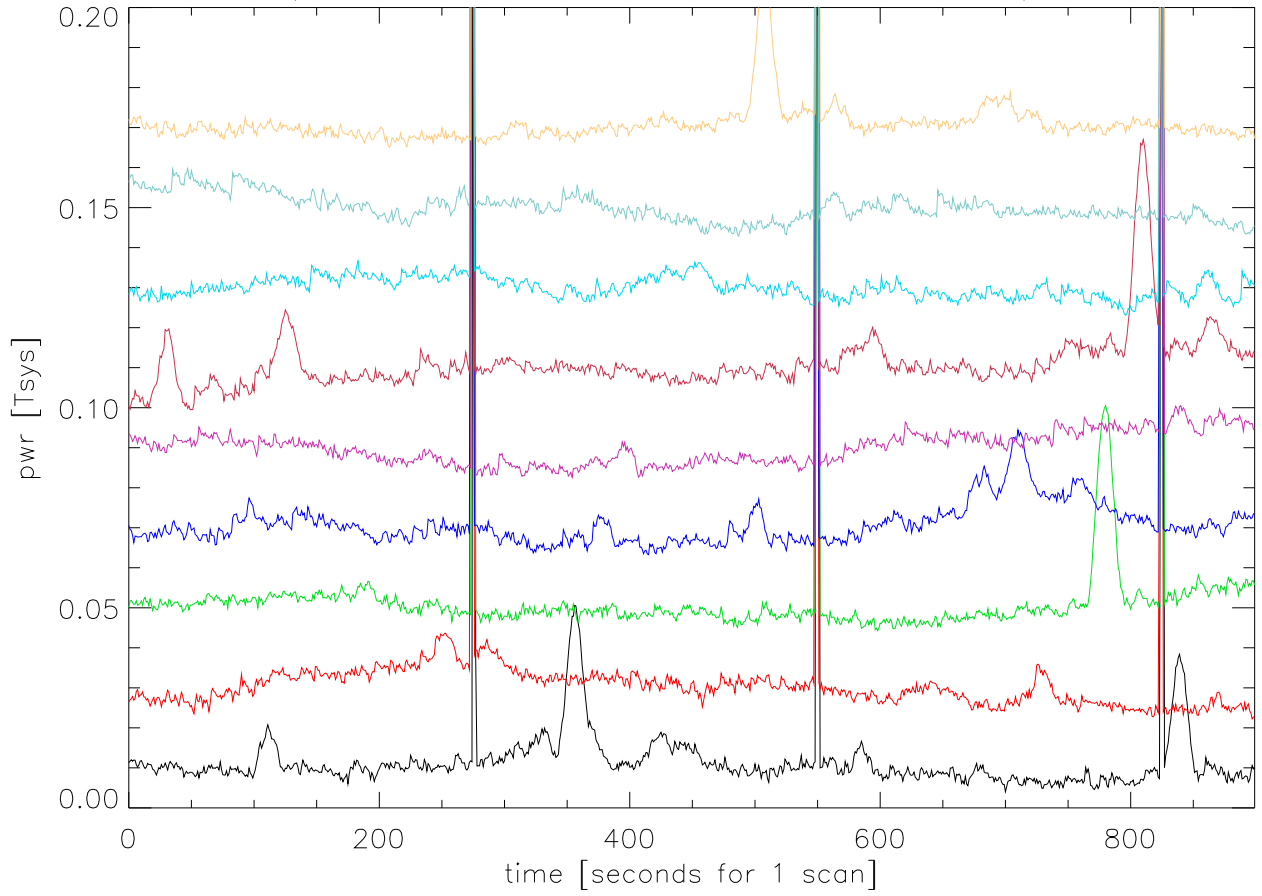

pwr 1395 Mhz band for 9 scans Pixel 0 polA

pwr 1395 Mhz band for 9 scans Pixel 0 polB

pwr 1395 Mhz band for 9 scans Pixel 1 polA

pwr 1395 Mhz band for 9 scans Pixel 1 polB

pwr 1395 Mhz band for 9 scans Pixel 2 polA

pwr 1395 Mhz band for 9 scans Pixel 2 polB

pwr 1395 Mhz band for 9 scans Pixel 3 polA

pwr 1395 Mhz band for 9 scans Pixel 3 polB

pwr 1395 Mhz band for 9 scans Pixel 4 polA

pwr 1395 Mhz band for 9 scans Pixel 4 polB

pwr 1395 Mhz band for 9 scans Pixel 5 polA

pwr 1395 Mhz band for 9 scans Pixel 5 polB

pwr 1395 Mhz band for 9 scans Pixel 6 polA

pwr 1395 Mhz band for 9 scans Pixel 6 polB