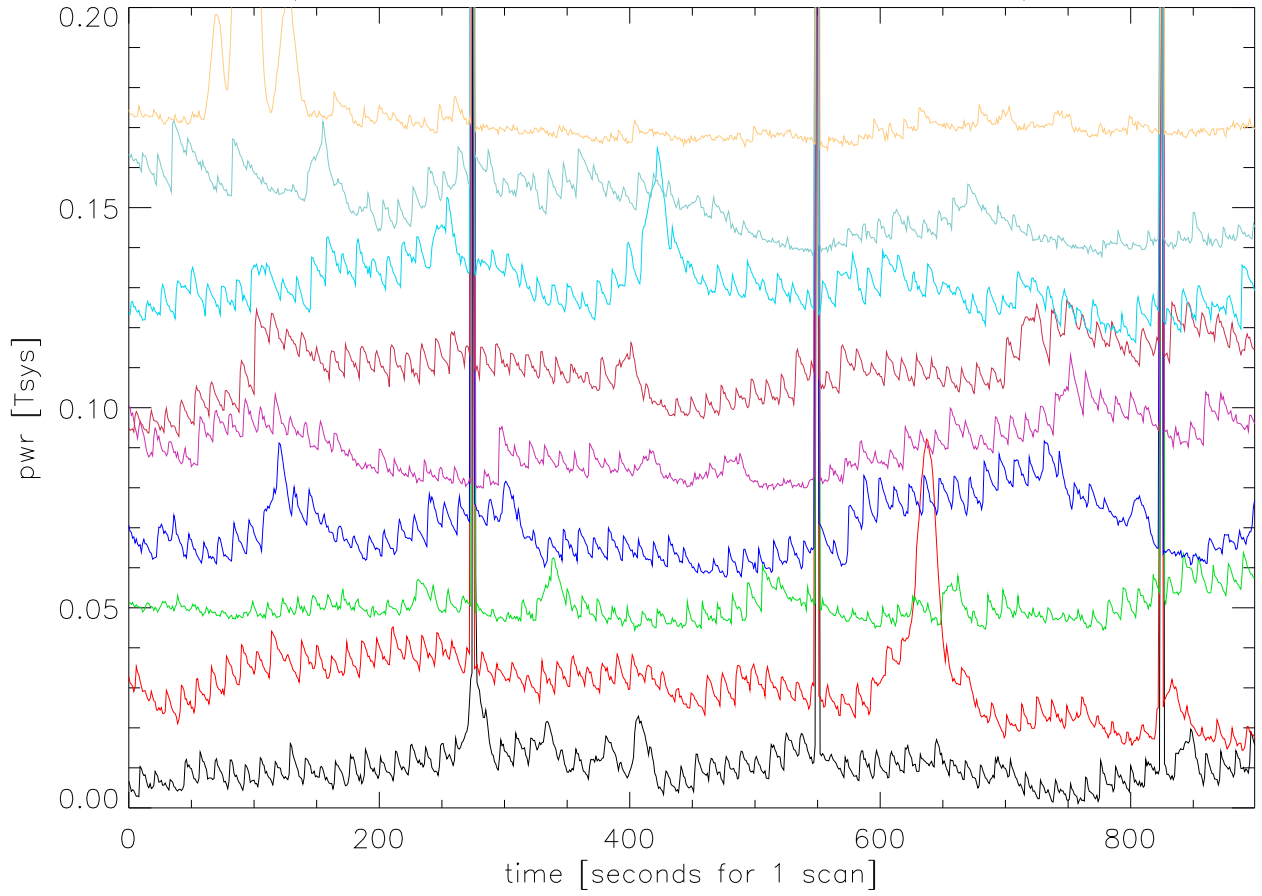

pwr 1395 Mhz band for 9 scans Pixel 0 polA

pwr 1395 Mhz band for 9 scans Pixel 0 polB

pwr 1395 Mhz band for 9 scans Pixel 1 polA

pwr 1395 Mhz band for 9 scans Pixel 1 polB

pwr 1395 Mhz band for 9 scans Pixel 2 polA

pwr 1395 Mhz band for 9 scans Pixel 2 polB

pwr 1395 Mhz band for 9 scans Pixel 3 polA

pwr 1395 Mhz band for 9 scans Pixel 3 polB

pwr 1395 Mhz band for 9 scans Pixel 4 polA

pwr 1395 Mhz band for 9 scans Pixel 4 polB

pwr 1395 Mhz band for 9 scans Pixel 5 polA

pwr 1395 Mhz band for 9 scans Pixel 5 polB

pwr 1395 Mhz band for 9 scans Pixel 6 polA

pwr 1395 Mhz band for 9 scans Pixel 6 polB