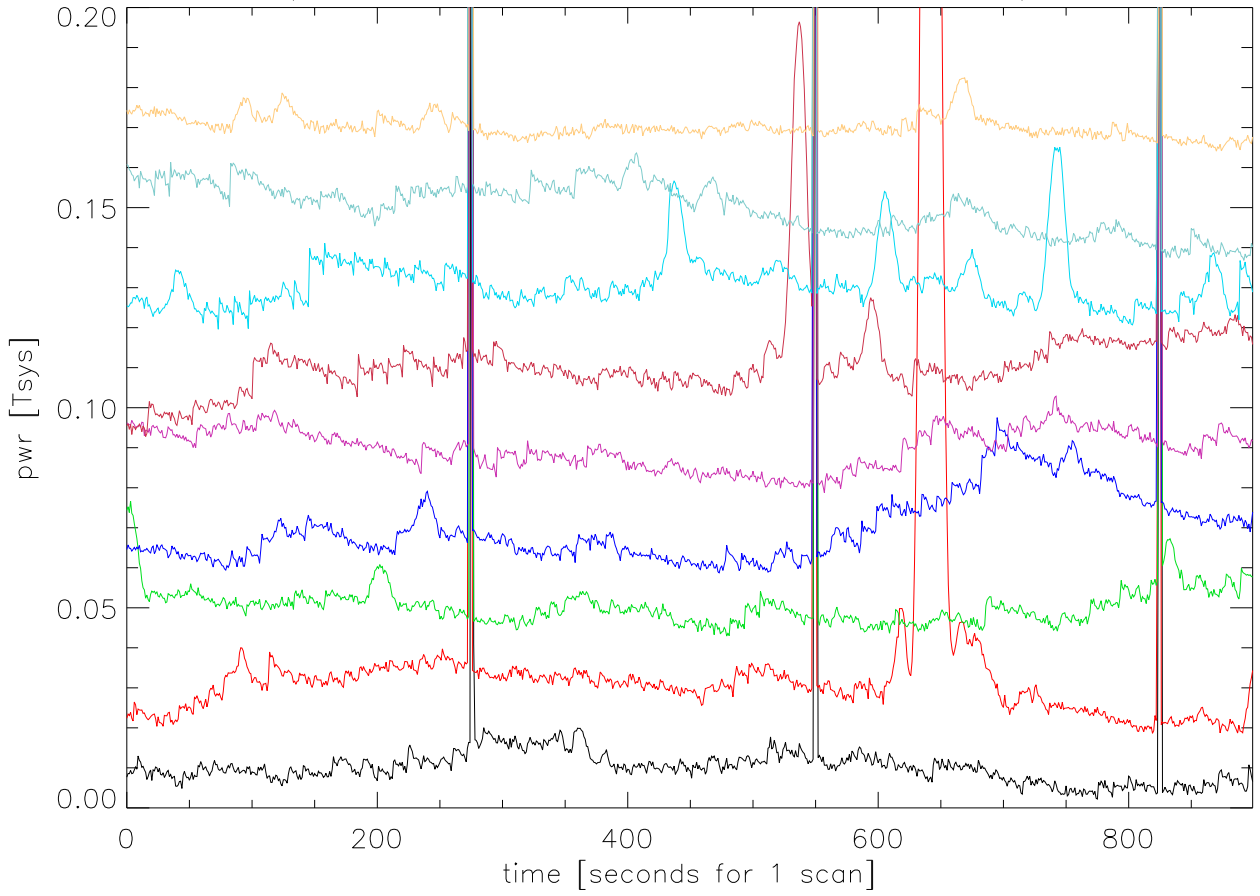

pwr 1395 Mhz band for 9 scans Pixel 0 polA

pwr 1395 Mhz band for 9 scans Pixel 0 polB

pwr 1395 Mhz band for 9 scans Pixel 1 polA

pwr 1395 Mhz band for 9 scans Pixel 1 polB

pwr 1395 Mhz band for 9 scans Pixel 2 polA

pwr 1395 Mhz band for 9 scans Pixel 2 polB

pwr 1395 Mhz band for 9 scans Pixel 3 polA

pwr 1395 Mhz band for 9 scans Pixel 3 polB

pwr 1395 Mhz band for 9 scans Pixel 4 polA

pwr 1395 Mhz band for 9 scans Pixel 4 polB

pwr 1395 Mhz band for 9 scans Pixel 5 polA

pwr 1395 Mhz band for 9 scans Pixel 5 polB

pwr 1395 Mhz band for 9 scans Pixel 6 polA

pwr 1395 Mhz band for 9 scans Pixel 6 polB