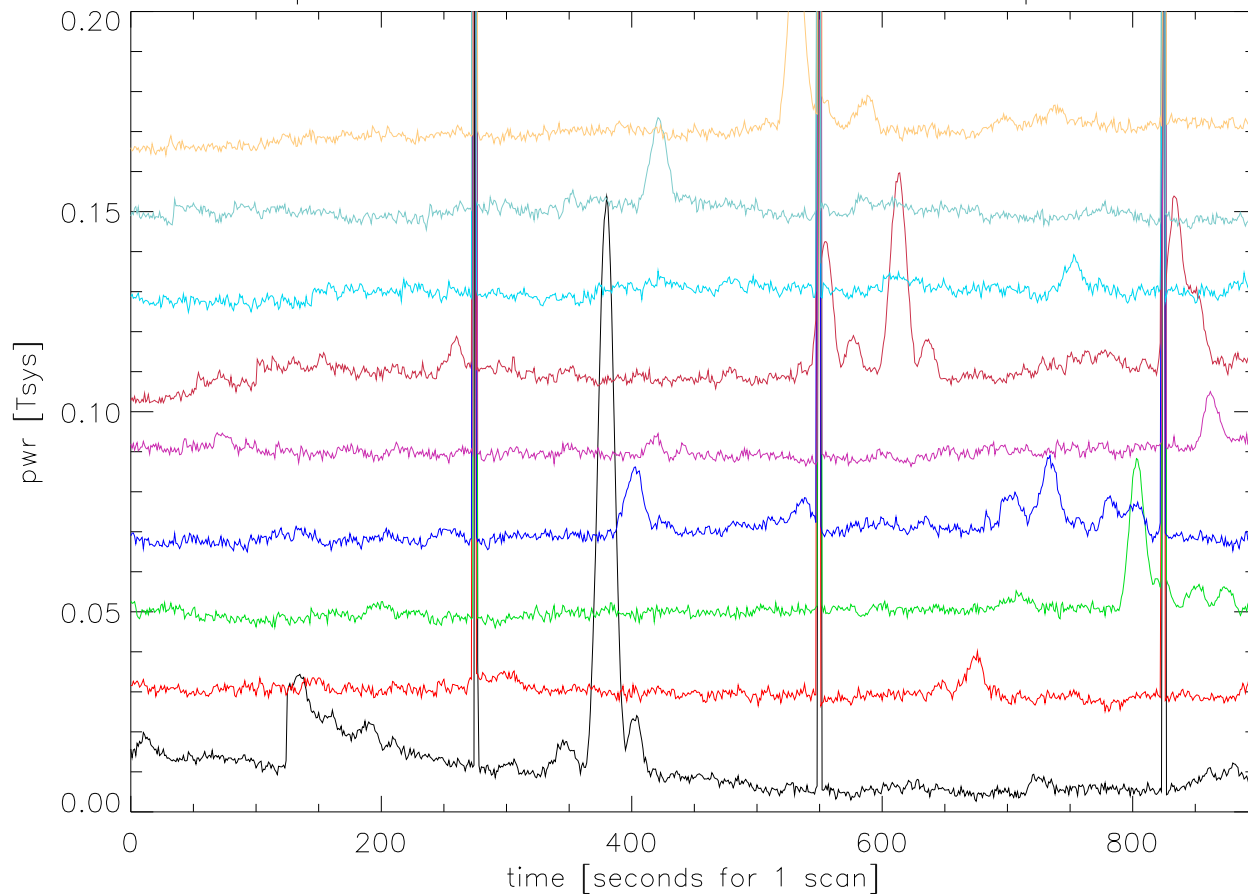

pwr 1395 Mhz band for 9 scans Pixel 2 polB

pwr 1395 Mhz band for 9 scans Pixel 3 polA

pwr 1395 Mhz band for 9 scans Pixel 3 polB

pwr 1395 Mhz band for 9 scans Pixel 4 polA

pwr 1395 Mhz band for 9 scans Pixel 4 polB

pwr 1395 Mhz band for 9 scans Pixel 5 polA

pwr 1395 Mhz band for 9 scans Pixel 5 polB

pwr 1395 Mhz band for 9 scans Pixel 6 polA

pwr 1395 Mhz band for 9 scans Pixel 6 polB