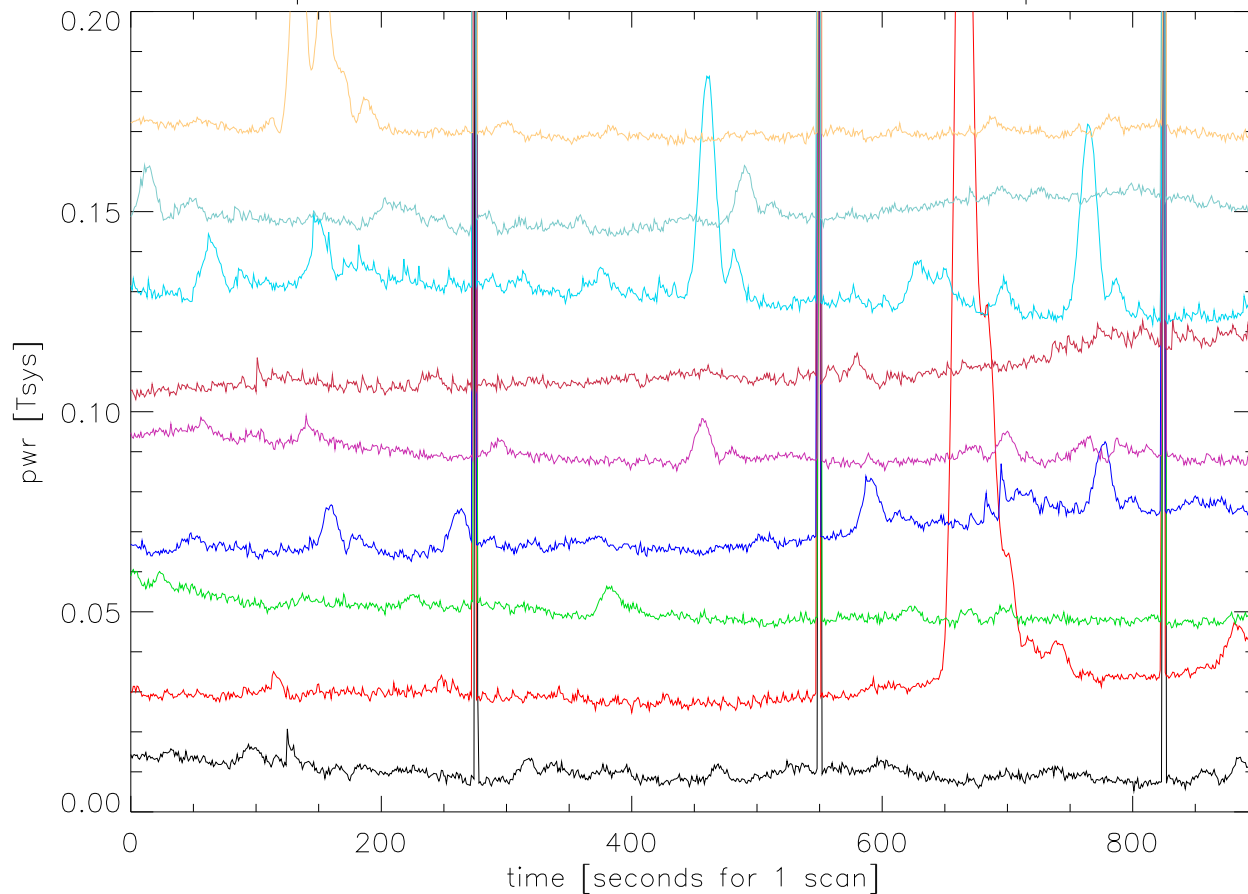

pwr 1395 Mhz band for 9 scans Pixel 2 polB

pwr 1395 Mhz band for 9 scans Pixel 3 polA

pwr 1395 Mhz band for 9 scans Pixel 3 polB

pwr 1395 Mhz band for 9 scans Pixel 4 polA

pwr 1395 Mhz band for 9 scans Pixel 4 polB

pwr 1395 Mhz band for 9 scans Pixel 5 polA

pwr 1395 Mhz band for 9 scans Pixel 5 polB

pwr 1395 Mhz band for 9 scans Pixel 6 polA

pwr 1395 Mhz band for 9 scans Pixel 6 polB