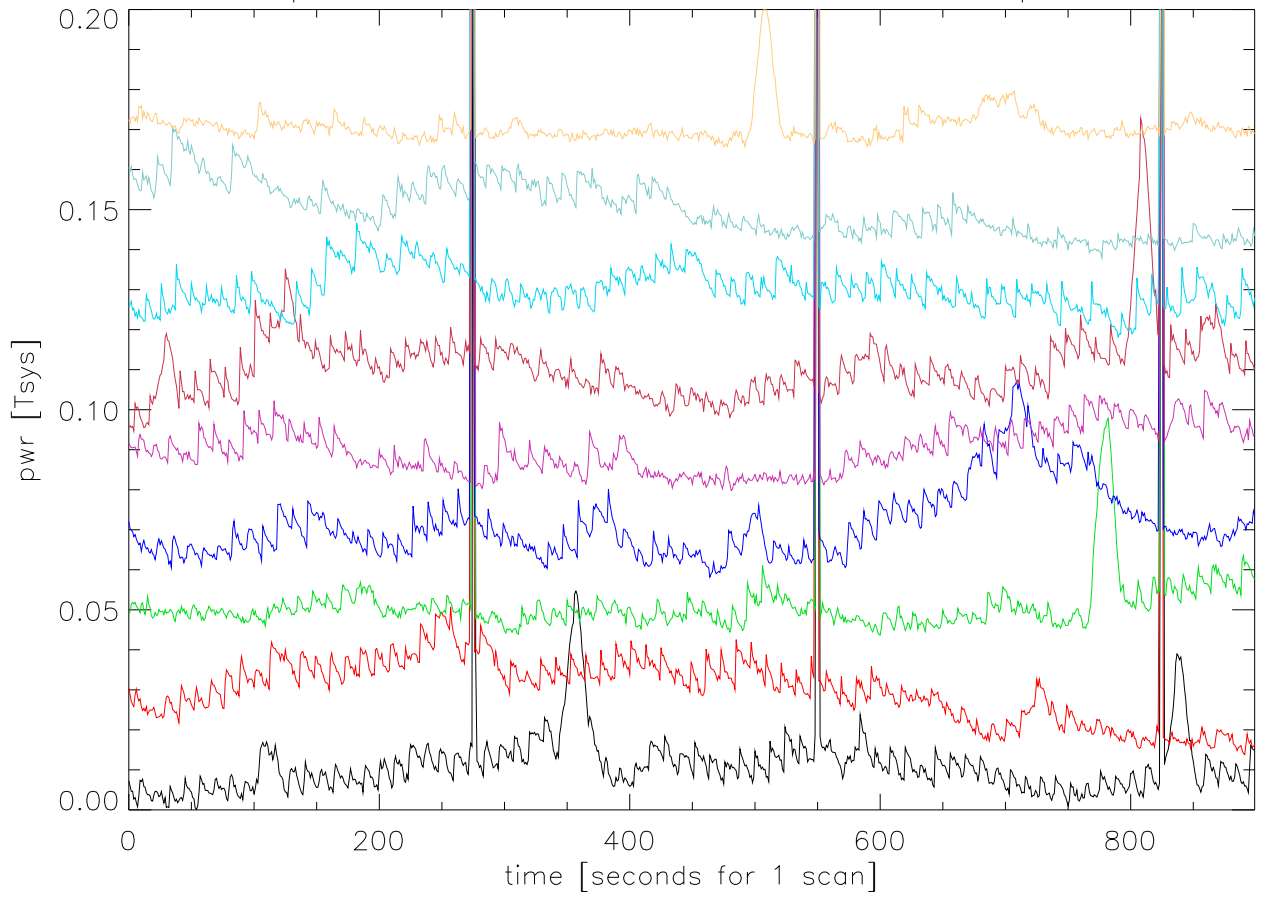

pwr 1395 Mhz band for 9 scans Pixel 0 polA

pwr 1395 Mhz band for 9 scans Pixel 0 polB

pwr 1395 Mhz band for 9 scans Pixel 1 polA

pwr 1395 Mhz band for 9 scans Pixel 1 polB

pwr 1395 Mhz band for 9 scans Pixel 2 polA

pwr 1395 Mhz band for 9 scans Pixel 2 polB

pwr 1395 Mhz band for 9 scans Pixel 3 polA

pwr 1395 Mhz band for 9 scans Pixel 3 polB

pwr 1395 Mhz band for 9 scans Pixel 4 polA

pwr 1395 Mhz band for 9 scans Pixel 4 polB

pwr 1395 Mhz band for 9 scans Pixel 5 polA

pwr 1395 Mhz band for 9 scans Pixel 5 polB

pwr 1395 Mhz band for 9 scans Pixel 6 polA

pwr 1395 Mhz band for 9 scans Pixel 6 polB