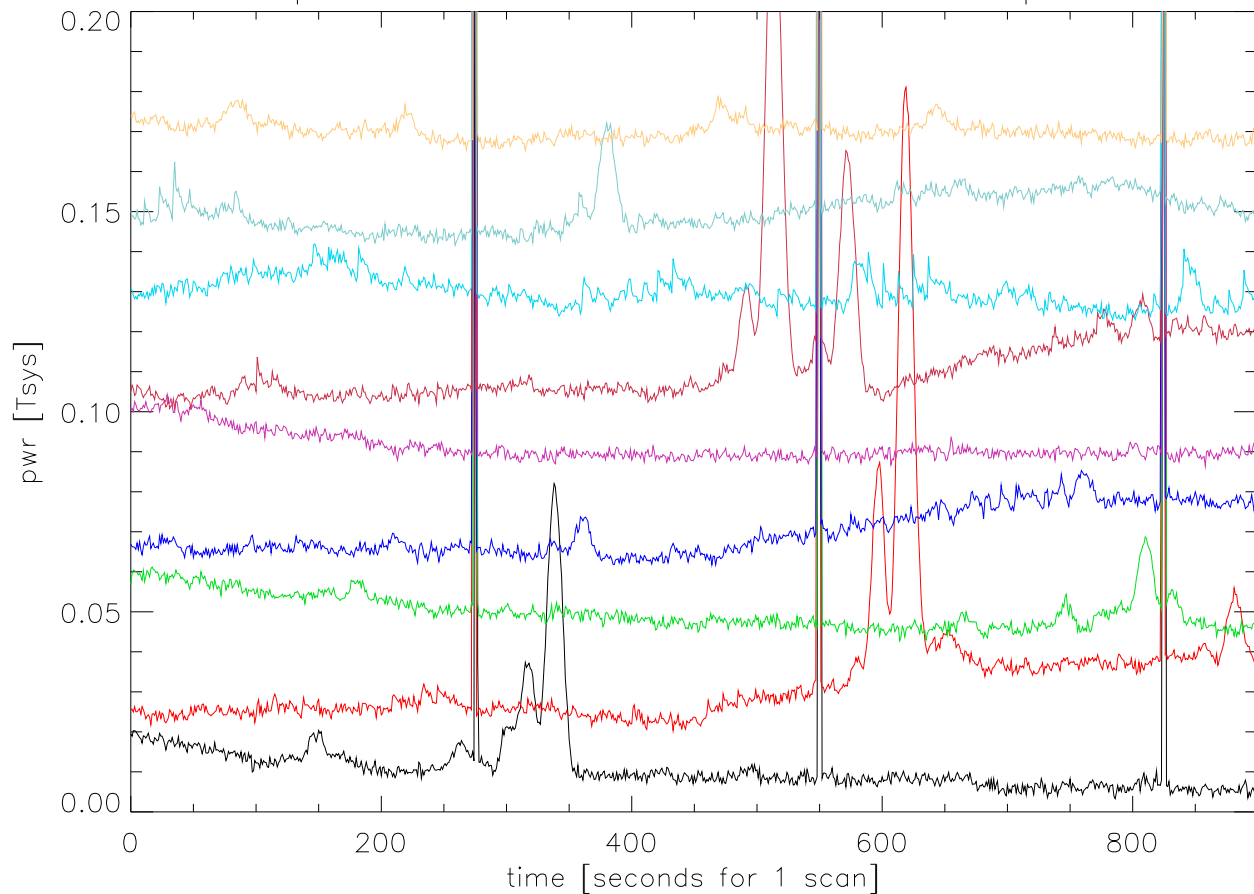

pwr 1395 Mhz band for 9 scans Pixel 0 polA

pwr 1395 Mhz band for 9 scans Pixel 0 polB

pwr 1395 Mhz band for 9 scans Pixel 1 polA

pwr 1395 Mhz band for 9 scans Pixel 1 polB

pwr 1395 Mhz band for 9 scans Pixel 2 polA

pwr 1395 Mhz band for 9 scans Pixel 2 polB

pwr 1395 Mhz band for 9 scans Pixel 3 polA

pwr 1395 Mhz band for 9 scans Pixel 3 polB

pwr 1395 Mhz band for 9 scans Pixel 4 polA

pwr 1395 Mhz band for 9 scans Pixel 4 polB

pwr 1395 Mhz band for 9 scans Pixel 5 polA

pwr 1395 Mhz band for 9 scans Pixel 5 polB

pwr 1395 Mhz band for 9 scans Pixel 6 polA

pwr 1395 Mhz band for 9 scans Pixel 6 polB