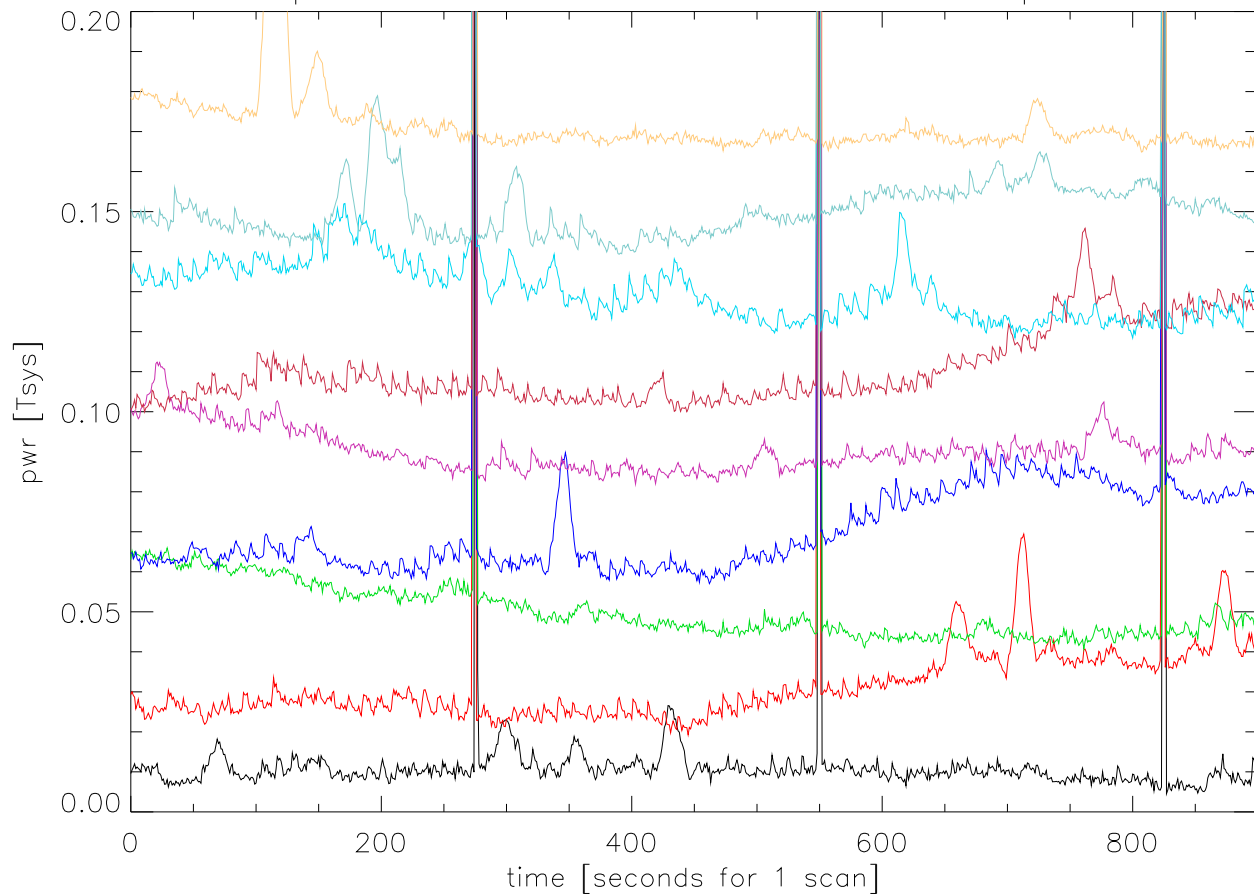

pwr 1395 Mhz band for 9 scans Pixel 2 polB

pwr 1395 Mhz band for 9 scans Pixel 3 polA

pwr 1395 Mhz band for 9 scans Pixel 3 polB

pwr 1395 Mhz band for 9 scans Pixel 4 polA

pwr 1395 Mhz band for 9 scans Pixel 4 polB

pwr 1395 Mhz band for 9 scans Pixel 5 polA

pwr 1395 Mhz band for 9 scans Pixel 5 polB

pwr 1395 Mhz band for 9 scans Pixel 6 polA

pwr 1395 Mhz band for 9 scans Pixel 6 polB