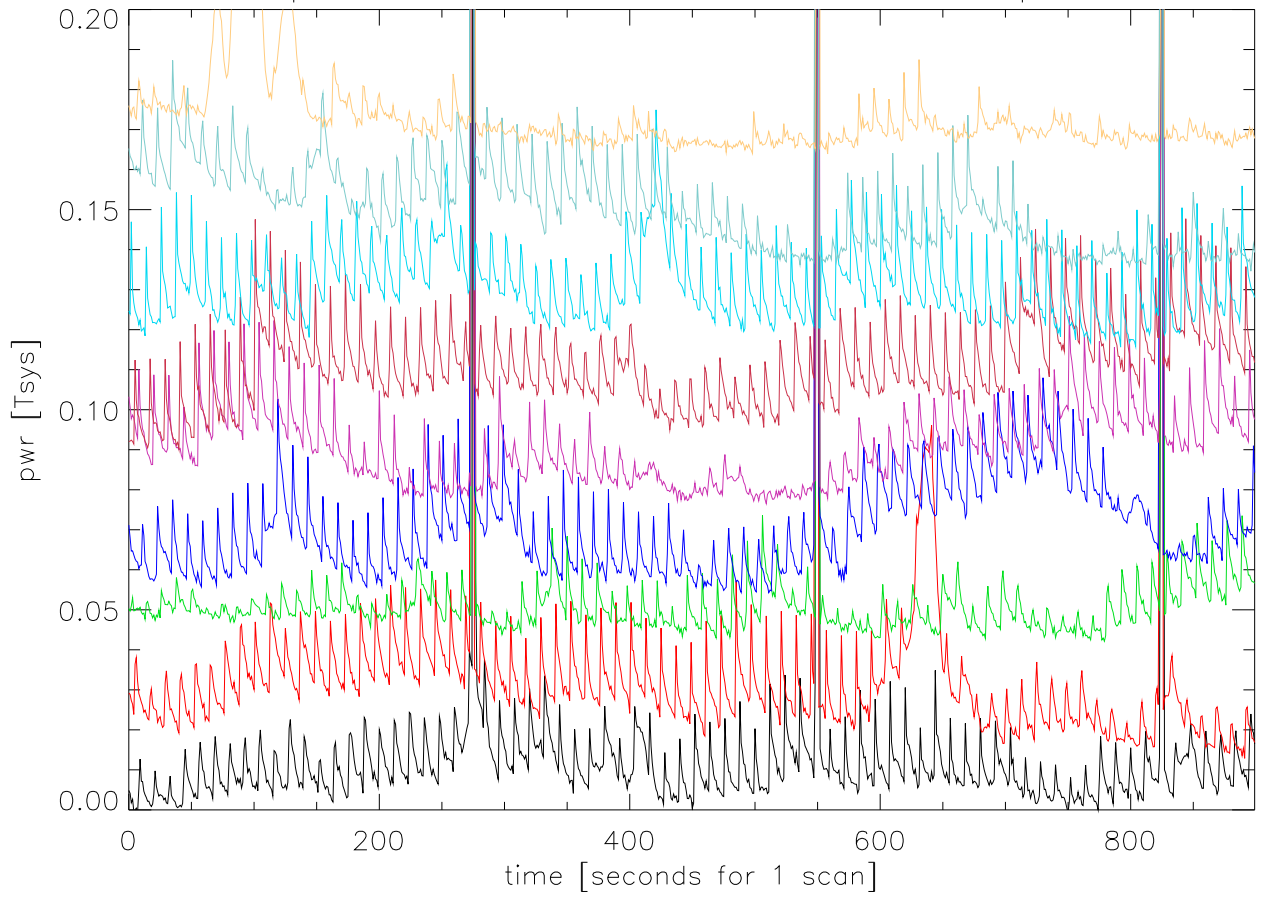

pwr 1395 Mhz band for 9 scans Pixel 0 polA

pwr 1395 Mhz band for 9 scans Pixel 0 polB

pwr 1395 Mhz band for 9 scans Pixel 1 polA

pwr 1395 Mhz band for 9 scans Pixel 1 polB

pwr 1395 Mhz band for 9 scans Pixel 2 polA

pwr 1395 Mhz band for 9 scans Pixel 2 polB

pwr 1395 Mhz band for 9 scans Pixel 3 polA

pwr 1395 Mhz band for 9 scans Pixel 3 polB

pwr 1395 Mhz band for 9 scans Pixel 4 polA

pwr 1395 Mhz band for 9 scans Pixel 4 polB

pwr 1395 Mhz band for 9 scans Pixel 5 polA

pwr 1395 Mhz band for 9 scans Pixel 5 polB

pwr 1395 Mhz band for 9 scans Pixel 6 polA

pwr 1395 Mhz band for 9 scans Pixel 6 polB