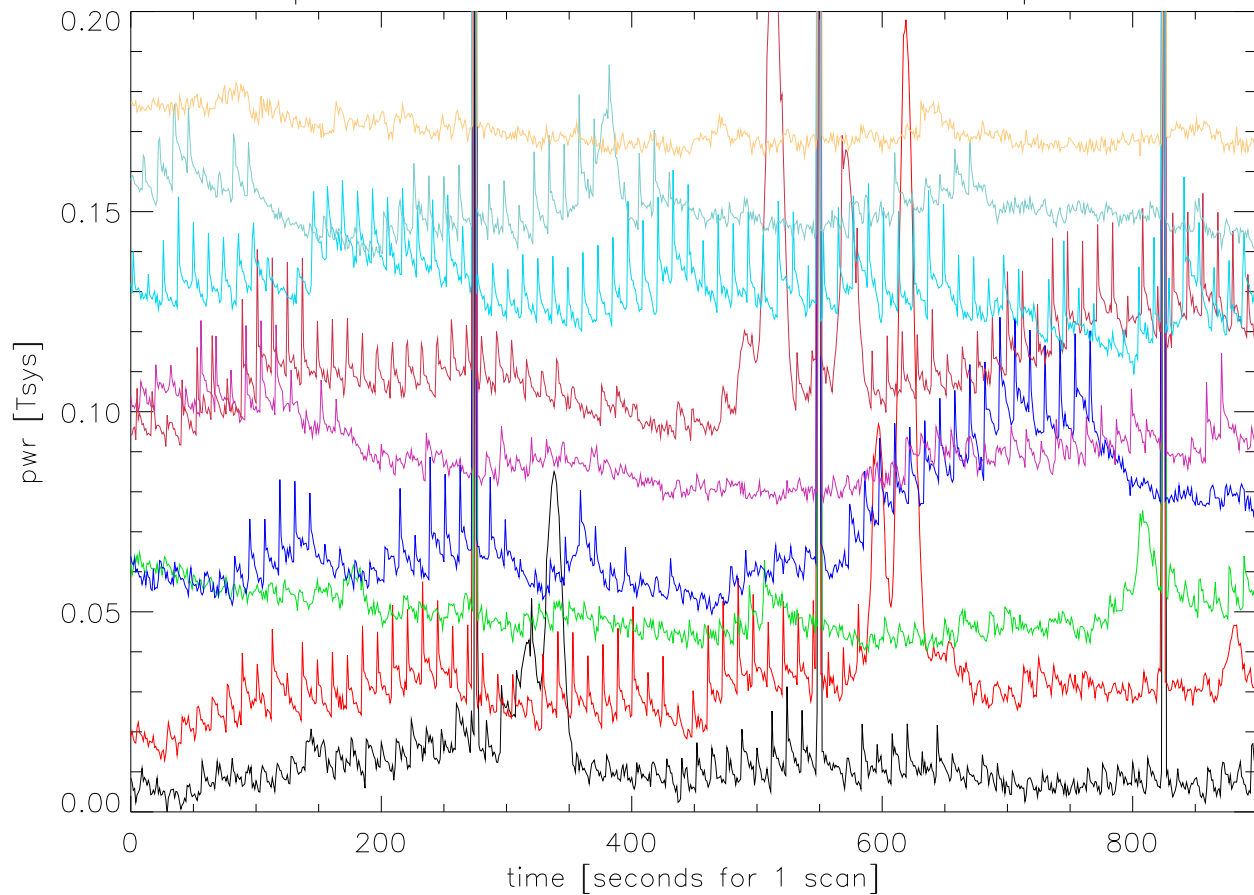

pwr 1395 Mhz band for 9 scans Pixel 0 polA

pwr 1395 Mhz band for 9 scans Pixel 0 polB

pwr 1395 Mhz band for 9 scans Pixel 1 polA

pwr 1395 Mhz band for 9 scans Pixel 1 polB

pwr 1395 Mhz band for 9 scans Pixel 2 polA

pwr 1395 Mhz band for 9 scans Pixel 2 polB

pwr 1395 Mhz band for 9 scans Pixel 3 polA

pwr 1395 Mhz band for 9 scans Pixel 3 polB

pwr 1395 Mhz band for 9 scans Pixel 4 polA

pwr 1395 Mhz band for 9 scans Pixel 4 polB

pwr 1395 Mhz band for 9 scans Pixel 5 polA

pwr 1395 Mhz band for 9 scans Pixel 5 polB

pwr 1395 Mhz band for 9 scans Pixel 6 polA

pwr 1395 Mhz band for 9 scans Pixel 6 polB