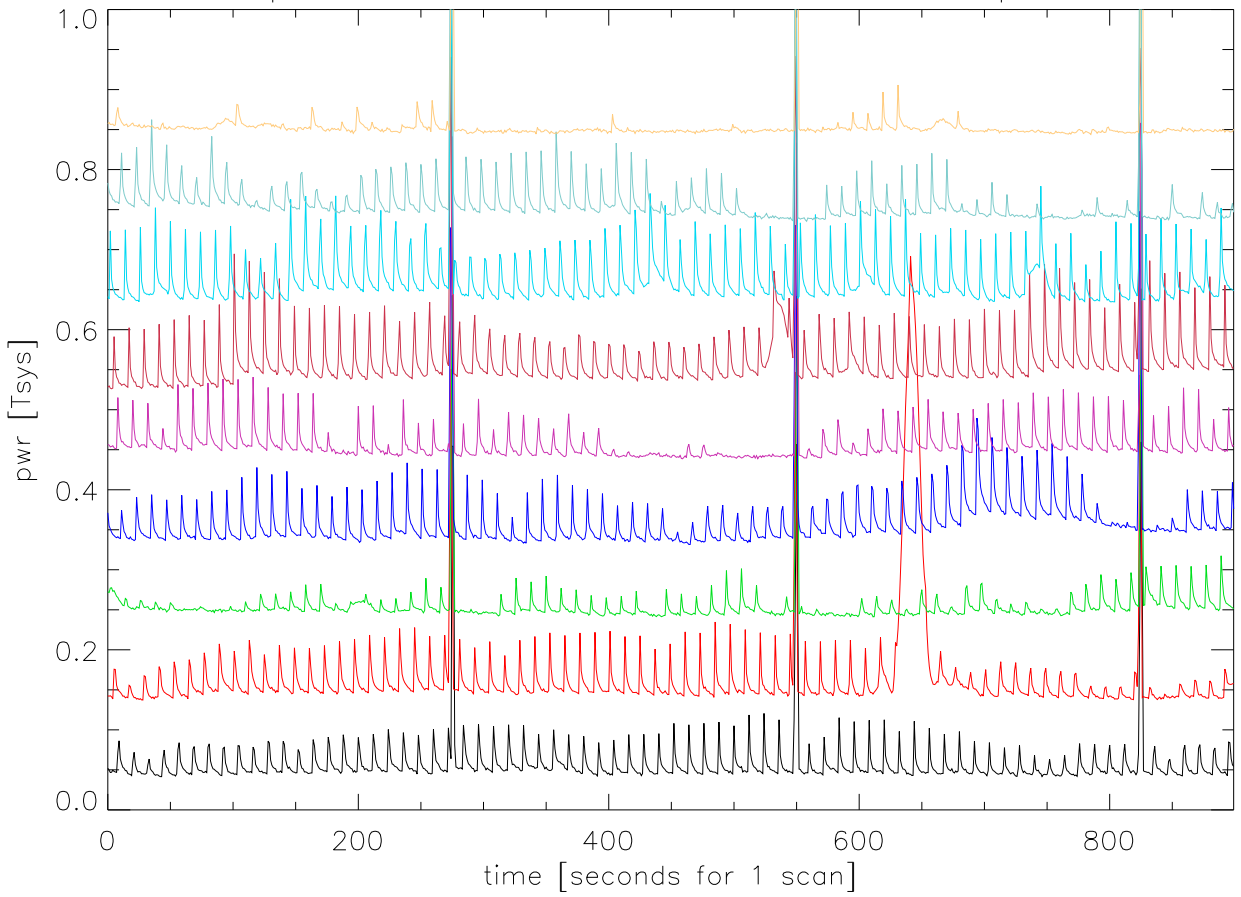

pwr 1395 Mhz band for 9 scans Pixel 0 polA

pwr 1395 Mhz band for 9 scans Pixel 0 polB

pwr 1395 Mhz band for 9 scans Pixel 1 polA

pwr 1395 Mhz band for 9 scans Pixel 1 polB

pwr 1395 Mhz band for 9 scans Pixel 2 polA

pwr 1395 Mhz band for 9 scans Pixel 2 polB

pwr 1395 Mhz band for 9 scans Pixel 3 polA

pwr 1395 Mhz band for 9 scans Pixel 3 polB

pwr 1395 Mhz band for 9 scans Pixel 4 polA

pwr 1395 Mhz band for 9 scans Pixel 4 polB

pwr 1395 Mhz band for 9 scans Pixel 5 polA

pwr 1395 Mhz band for 9 scans Pixel 5 polB

pwr 1395 Mhz band for 9 scans Pixel 6 polA

pwr 1395 Mhz band for 9 scans Pixel 6 polB