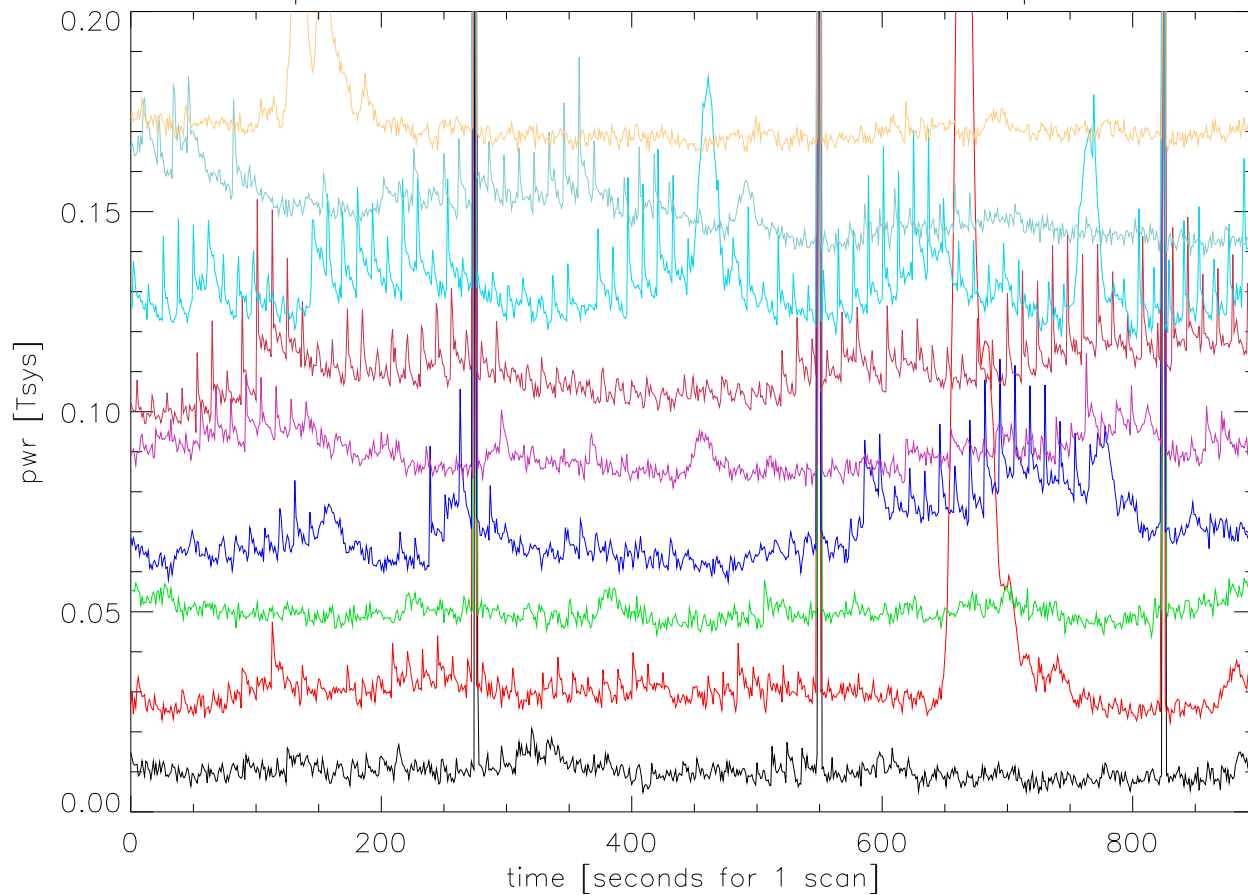

pwr 1395 Mhz band for 9 scans Pixel 2 polB

pwr 1395 Mhz band for 9 scans Pixel 3 polA

pwr 1395 Mhz band for 9 scans Pixel 3 polB

pwr 1395 Mhz band for 9 scans Pixel 4 polA

pwr 1395 Mhz band for 9 scans Pixel 4 polB

pwr 1395 Mhz band for 9 scans Pixel 5 polA

pwr 1395 Mhz band for 9 scans Pixel 5 polB

pwr 1395 Mhz band for 9 scans Pixel 6 polA

pwr 1395 Mhz band for 9 scans Pixel 6 polB