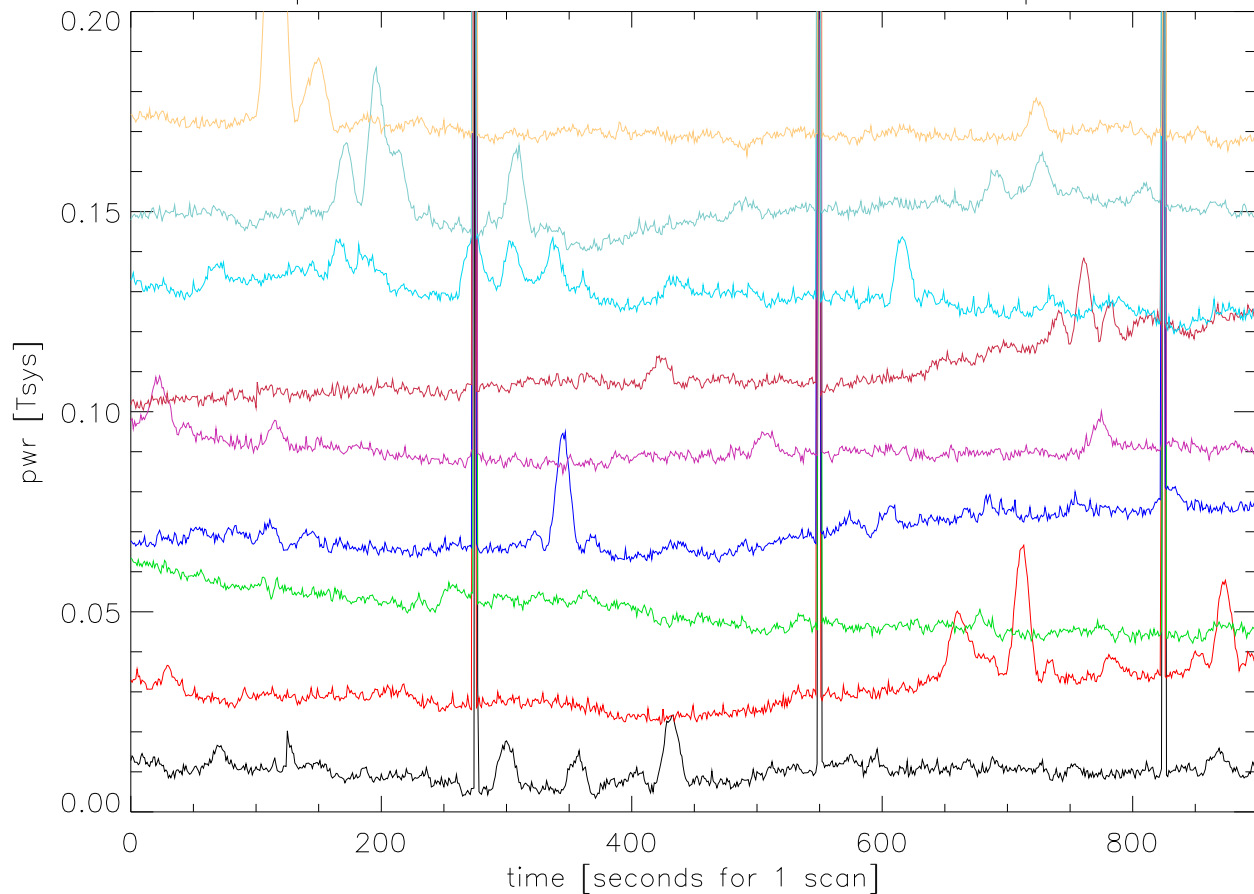

pwr 1395 Mhz band for 9 scans Pixel 2 polB

pwr 1395 Mhz band for 9 scans Pixel 3 polA

pwr 1395 Mhz band for 9 scans Pixel 3 polB

pwr 1395 Mhz band for 9 scans Pixel 4 polA

pwr 1395 Mhz band for 9 scans Pixel 4 polB

pwr 1395 Mhz band for 9 scans Pixel 5 polA

pwr 1395 Mhz band for 9 scans Pixel 5 polB

pwr 1395 Mhz band for 9 scans Pixel 6 polA

pwr 1395 Mhz band for 9 scans Pixel 6 polB