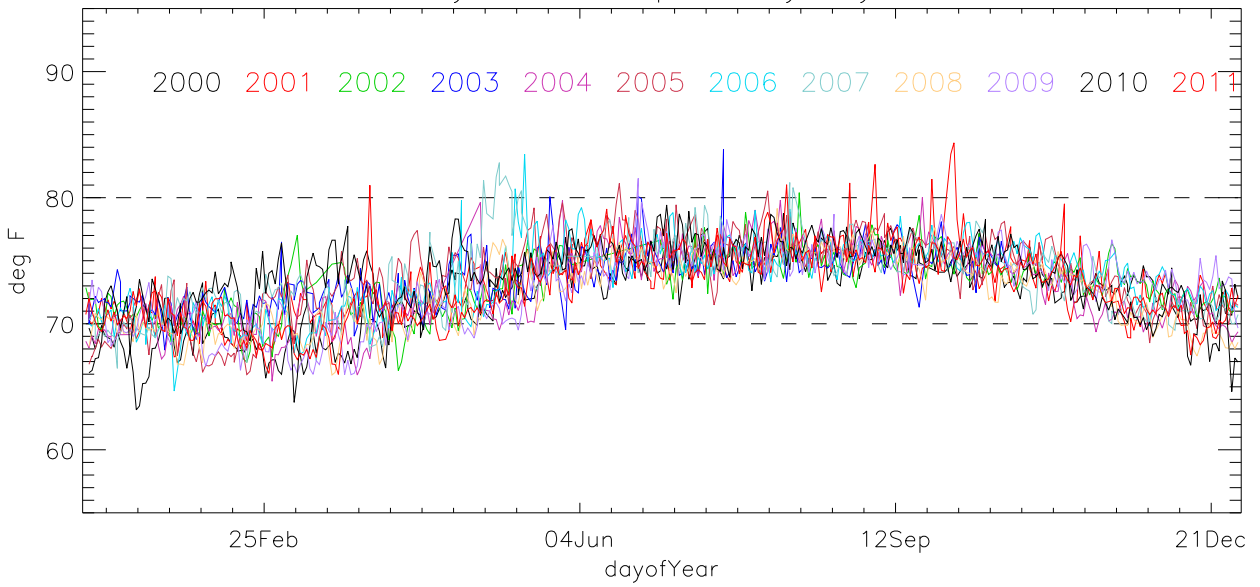

Daily platform temp versus date

Daily Median temps vs day of year

Daily Max,Min temps vs day of year