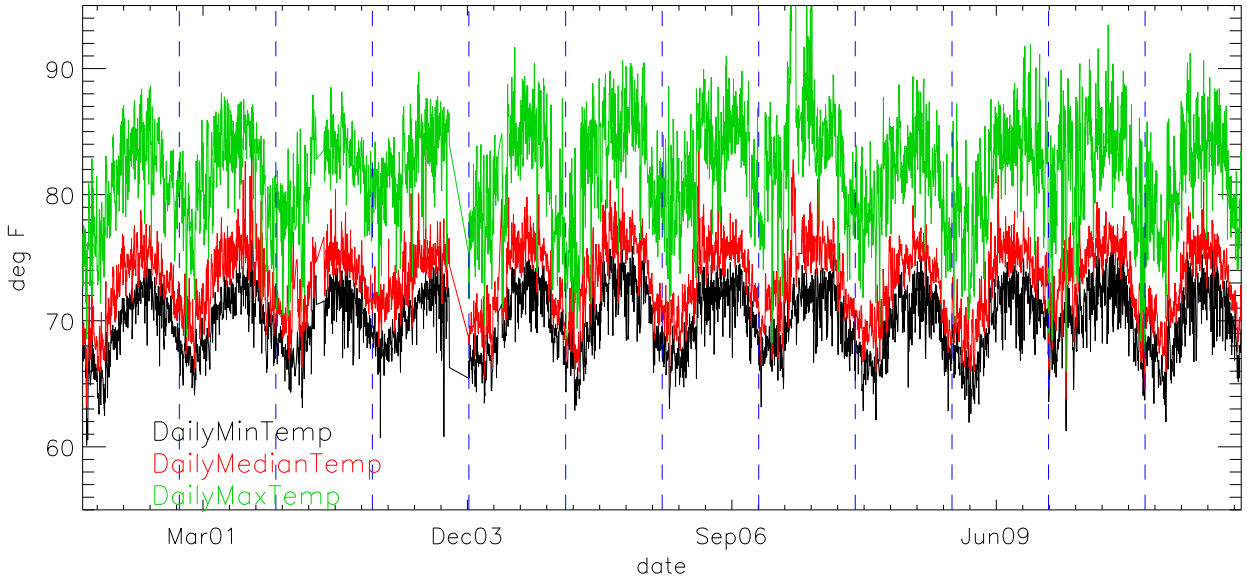

Daily platform temp versus date

Daily Median temps vs day of year

Daily Max,Min temps vs day of year