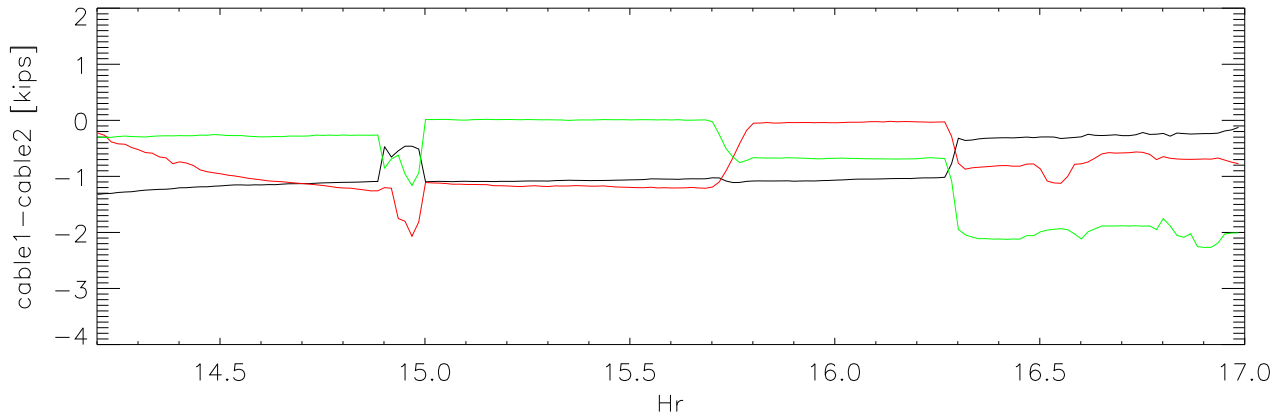

02sep05 after loadcell calibration. td position vs time

td individual cable tension versus time

cable tension difference vs time

cable tension difference vs tension

02sep05 after loadcell calibration. td position vs time

td individual cable tension versus time

cable tension difference vs time

cable tension difference vs tension