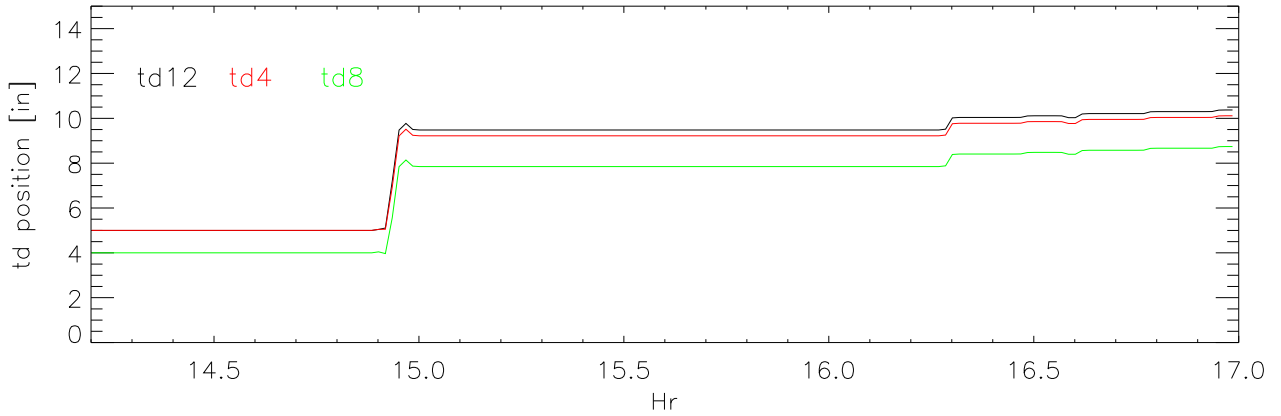

02sep05 after loadcell calibration. td position vs time

td individual cable tension versus time

cable tension difference vs time

cable tension difference vs tension

02sep05 after loadcell calibration. td position vs time

td individual cable tension versus time

cable tension difference vs time

cable tension difference vs tension