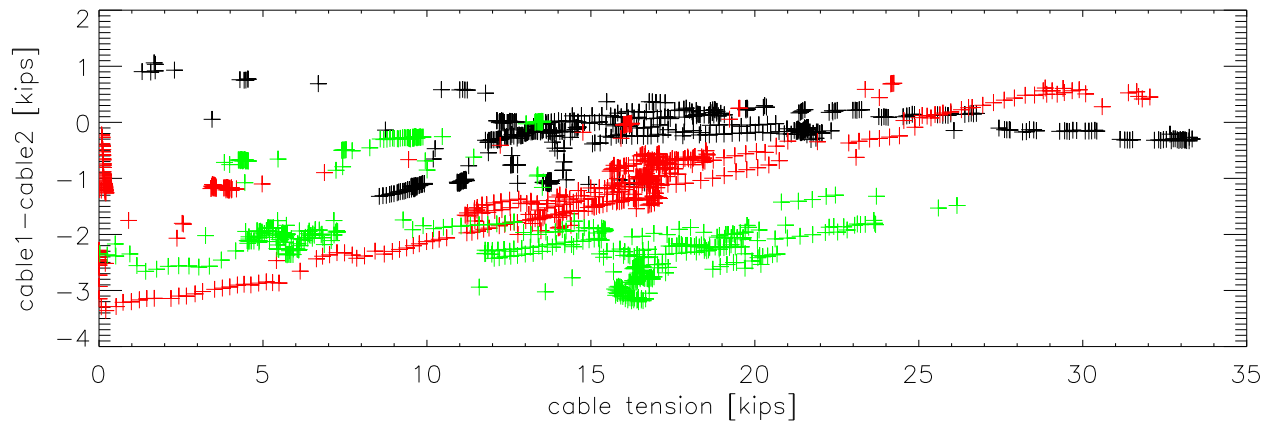

02sep05 after loadcell calibration. td position vs time

td individual cable tension versus time

cable tension difference vs time

cable tension difference vs tension

02sep05 after loadcell calibration. td position vs time

td individual cable tension versus time

cable tension difference vs time

cable tension difference vs tension