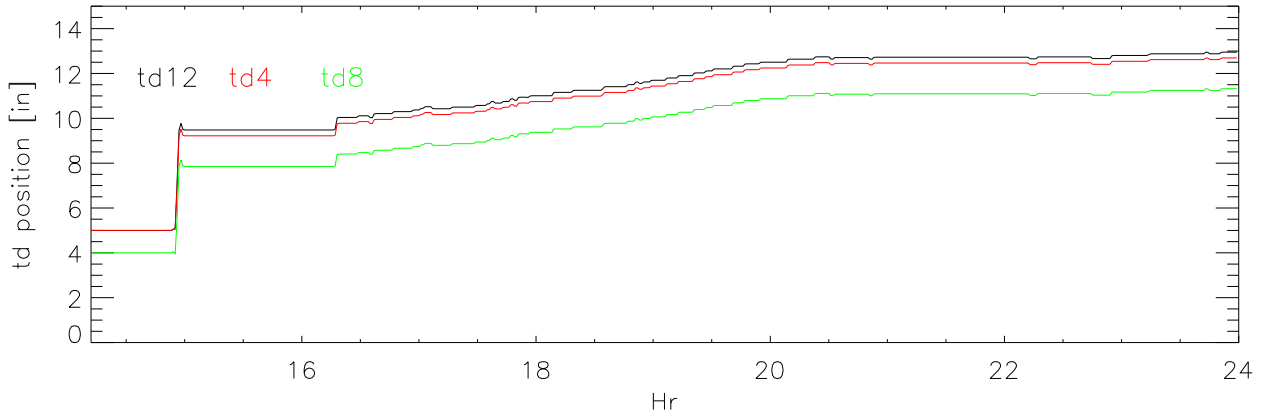

02sep05 after loadcell calibration. td position vs time

td individual cable tension versus time

cable tension difference vs time

cable tension difference vs tension

02sep05 after loadcell calibration. td position vs time

td individual cable tension versus time

cable tension difference vs time

cable tension difference vs tension