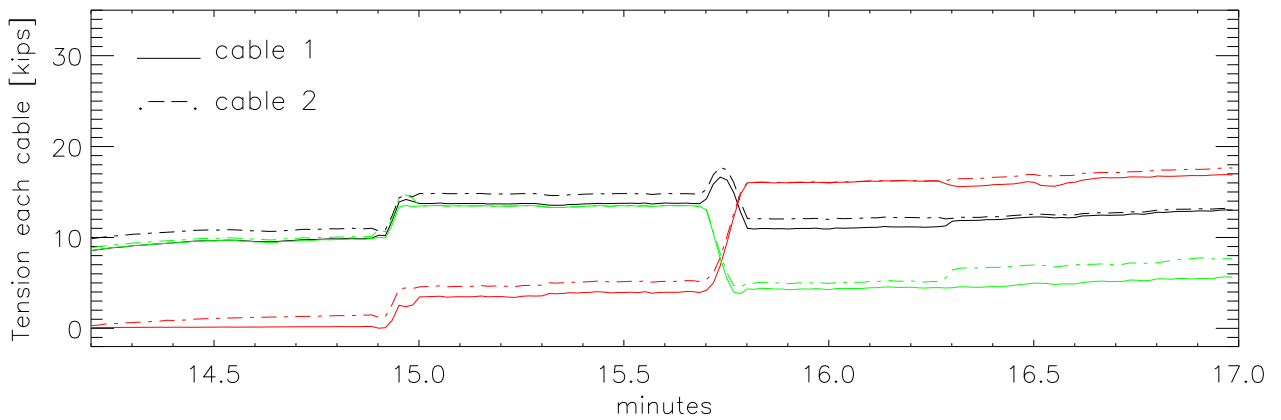

02sep05 after loadcell calibration. td position vs time

td individual cable tension versus time

cable tension difference vs time

cable tension difference vs tension

02sep05 after loadcell calibration. td position vs time

td individual cable tension versus time

cable tension difference vs time

cable tension difference vs tension