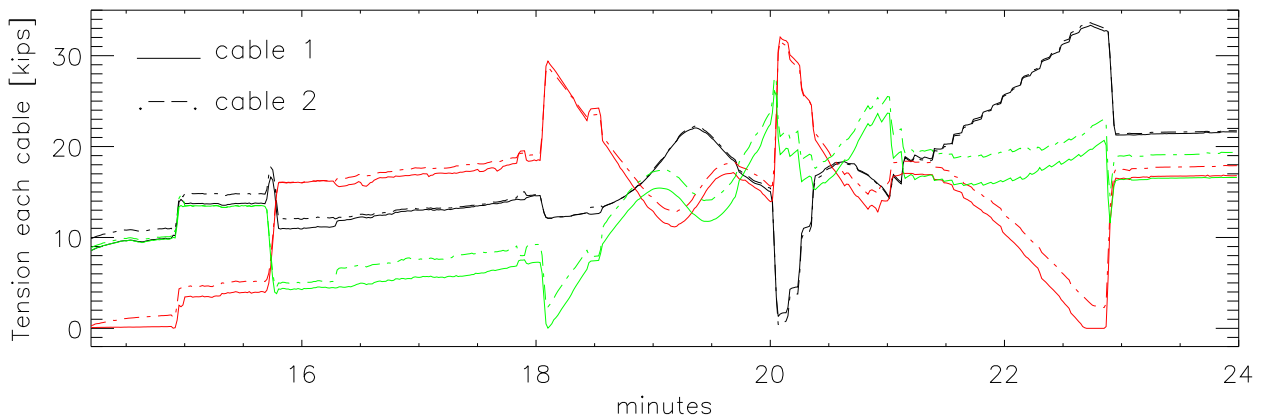

02sep05 after loadcell calibration. td position vs time

td individual cable tension versus time

cable tension difference vs time

cable tension difference vs tension

02sep05 after loadcell calibration. td position vs time

td individual cable tension versus time

cable tension difference vs time

cable tension difference vs tension