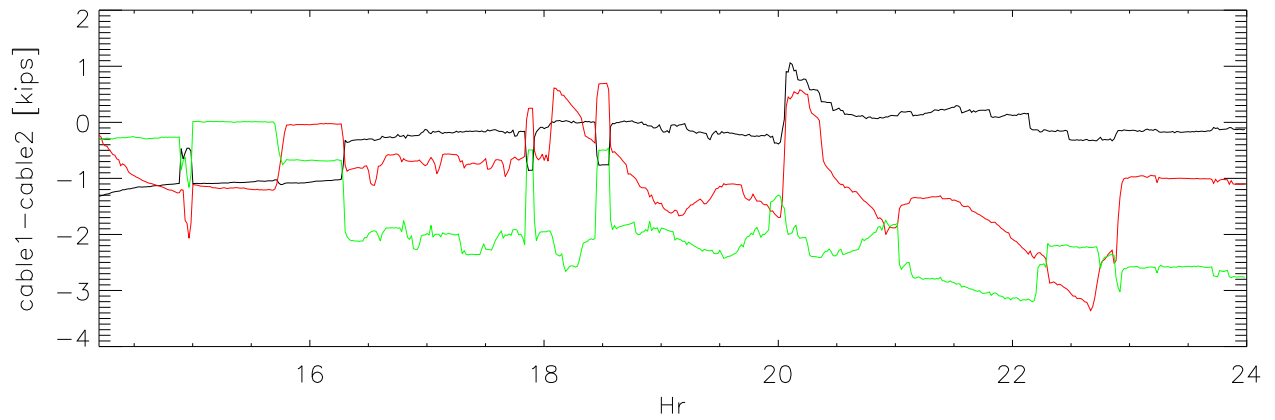

02sep05 after loadcell calibration. td position vs time

td individual cable tension versus time

cable tension difference vs time

cable tension difference vs tension

02sep05 after loadcell calibration. td position vs time

td individual cable tension versus time

cable tension difference vs time

cable tension difference vs tension