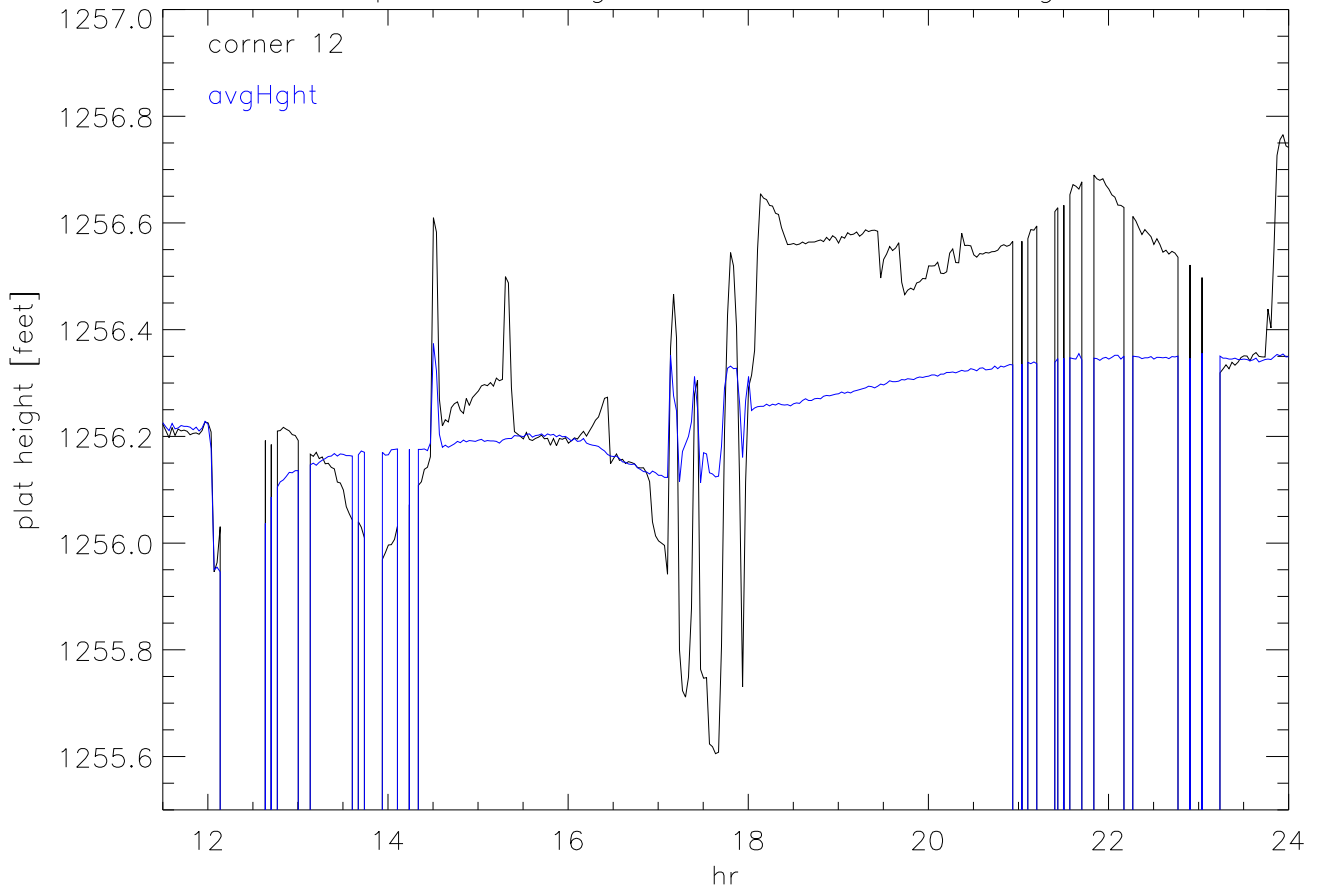

25jun05 (sat) tiedown positions vs time

platform height: corner 12 and average

26jun05 (sun) tiedown positions vs time

platform height: corner 12 and average

27jun05 (mon) tiedown positions vs time

platform height: corner 12 and average