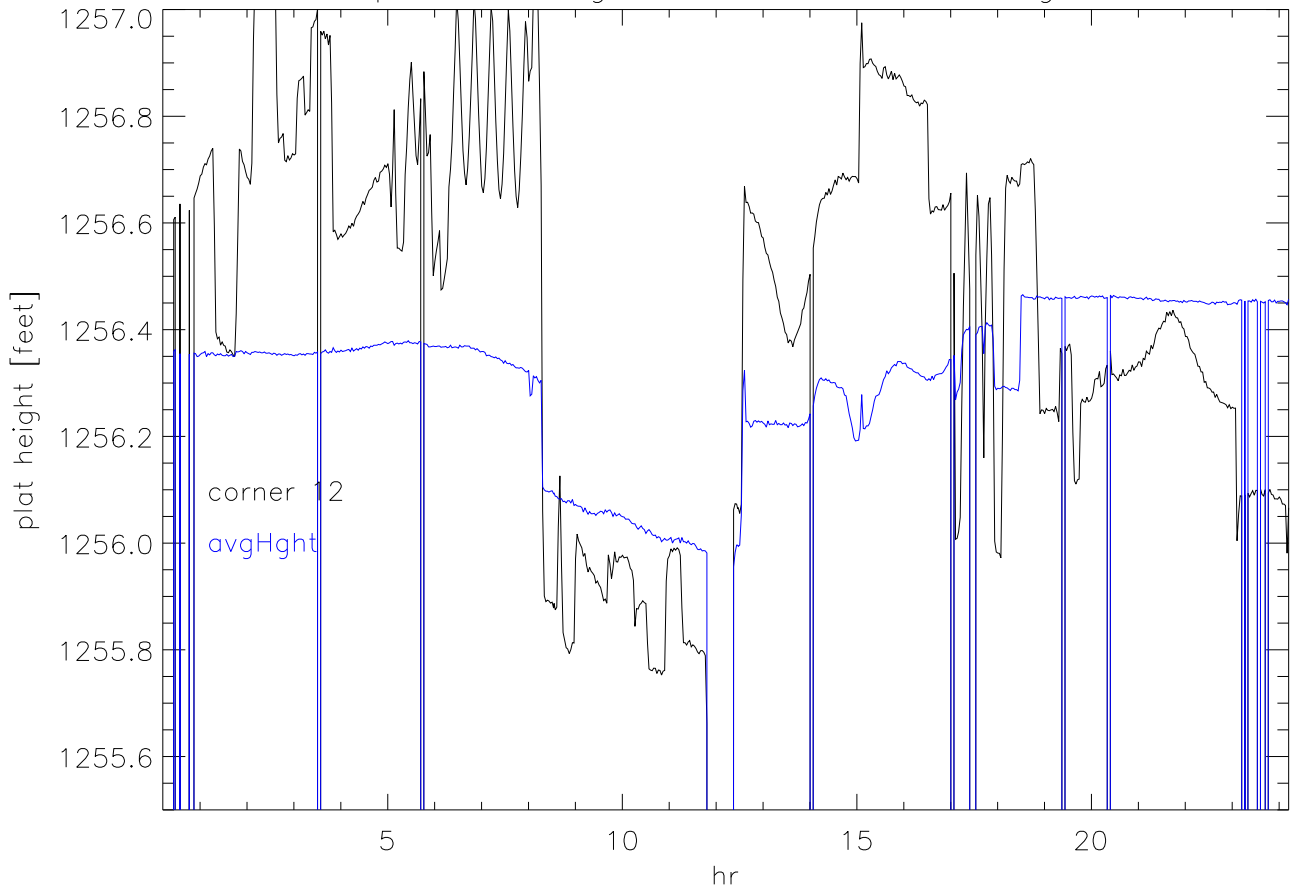

25jun05 (sat) tiedown positions vs time

platform height: corner 12 and average

26jun05 (sun) tiedown positions vs time

platform height: corner 12 and average

27jun05 (mon) tiedown positions vs time

platform height: corner 12 and average