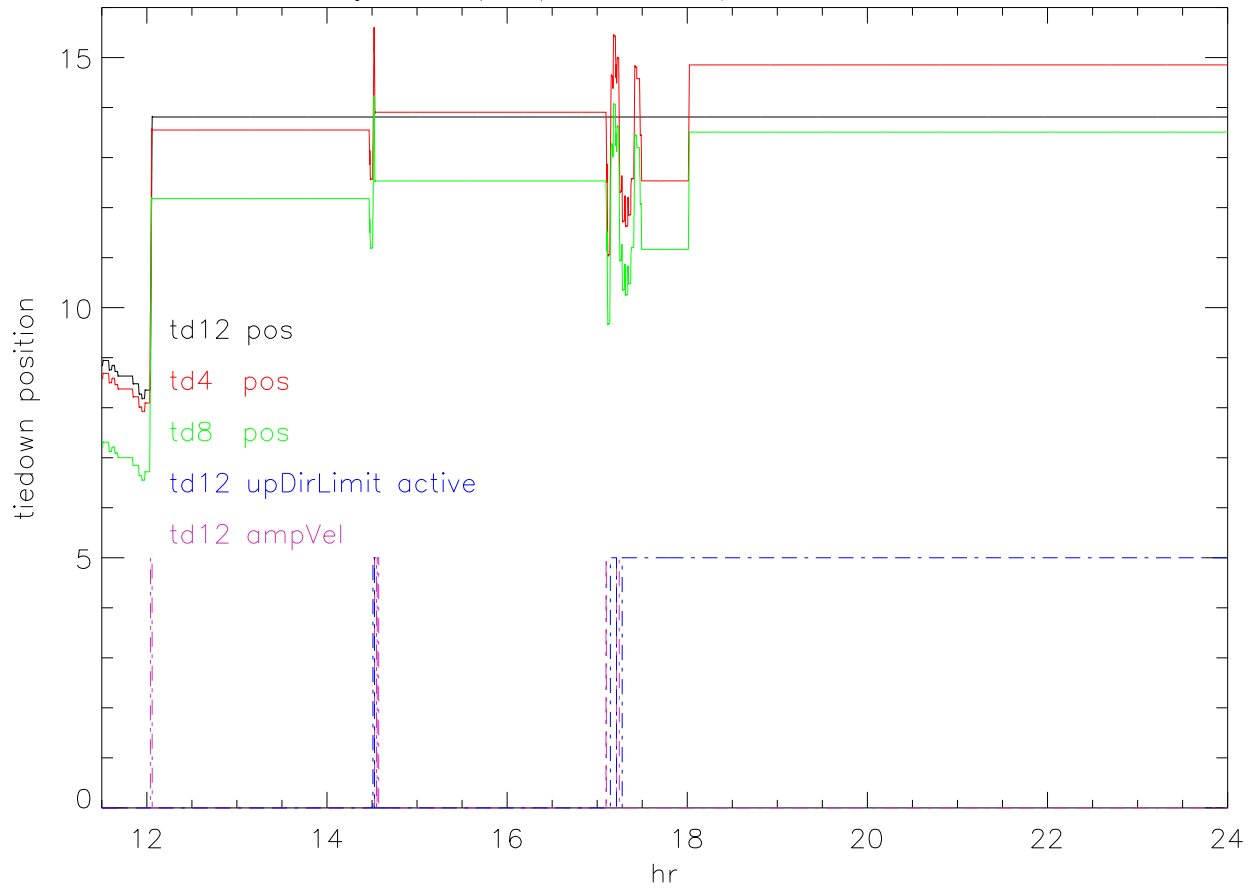

25jun05 (sat) tiedown positions vs time

platform height: corner 12 and average

26jun05 (sun) tiedown positions vs time

platform height: corner 12 and average

27jun05 (mon) tiedown positions vs time

platform height: corner 12 and average