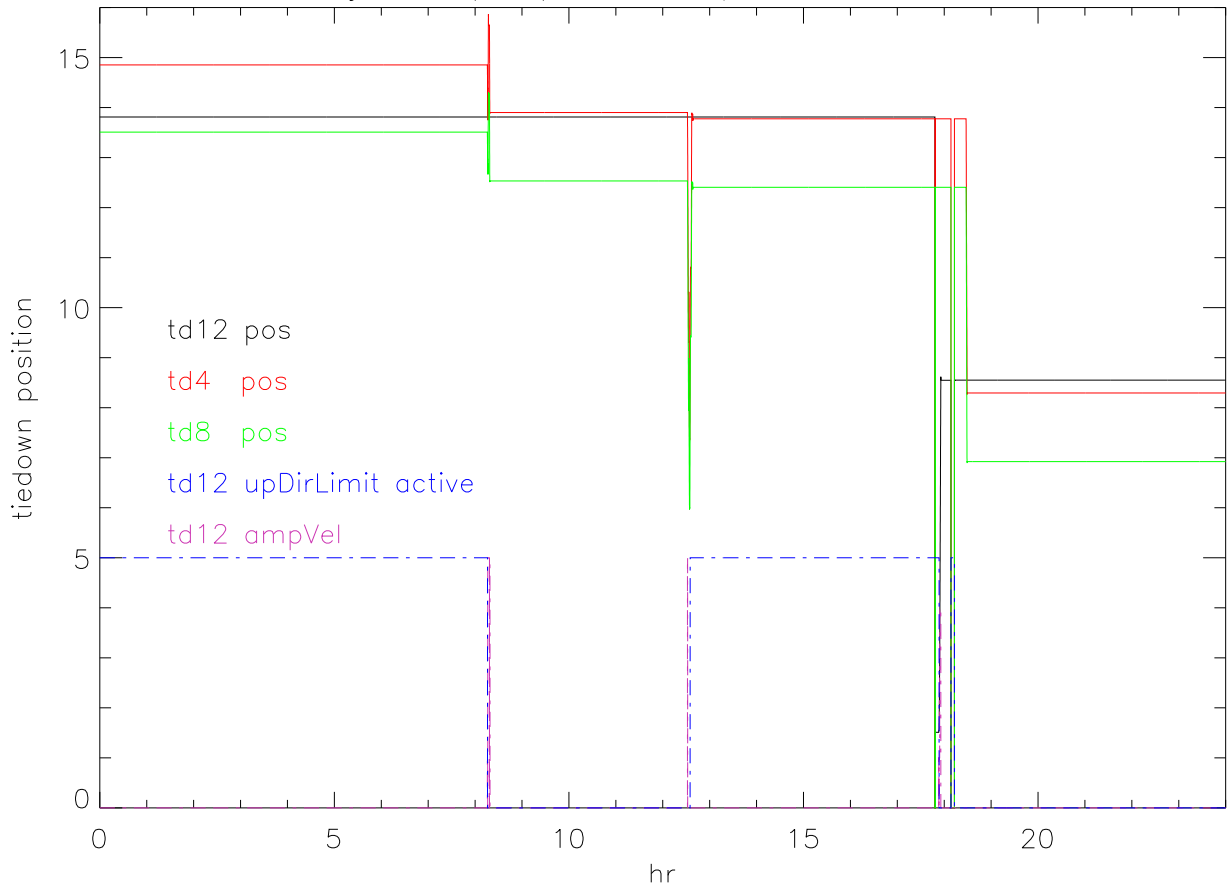

25jun05 (sat) tiedown positions vs time

platform height: corner 12 and average

26jun05 (sun) tiedown positions vs time

platform height: corner 12 and average

27jun05 (mon) tiedown positions vs time

platform height: corner 12 and average