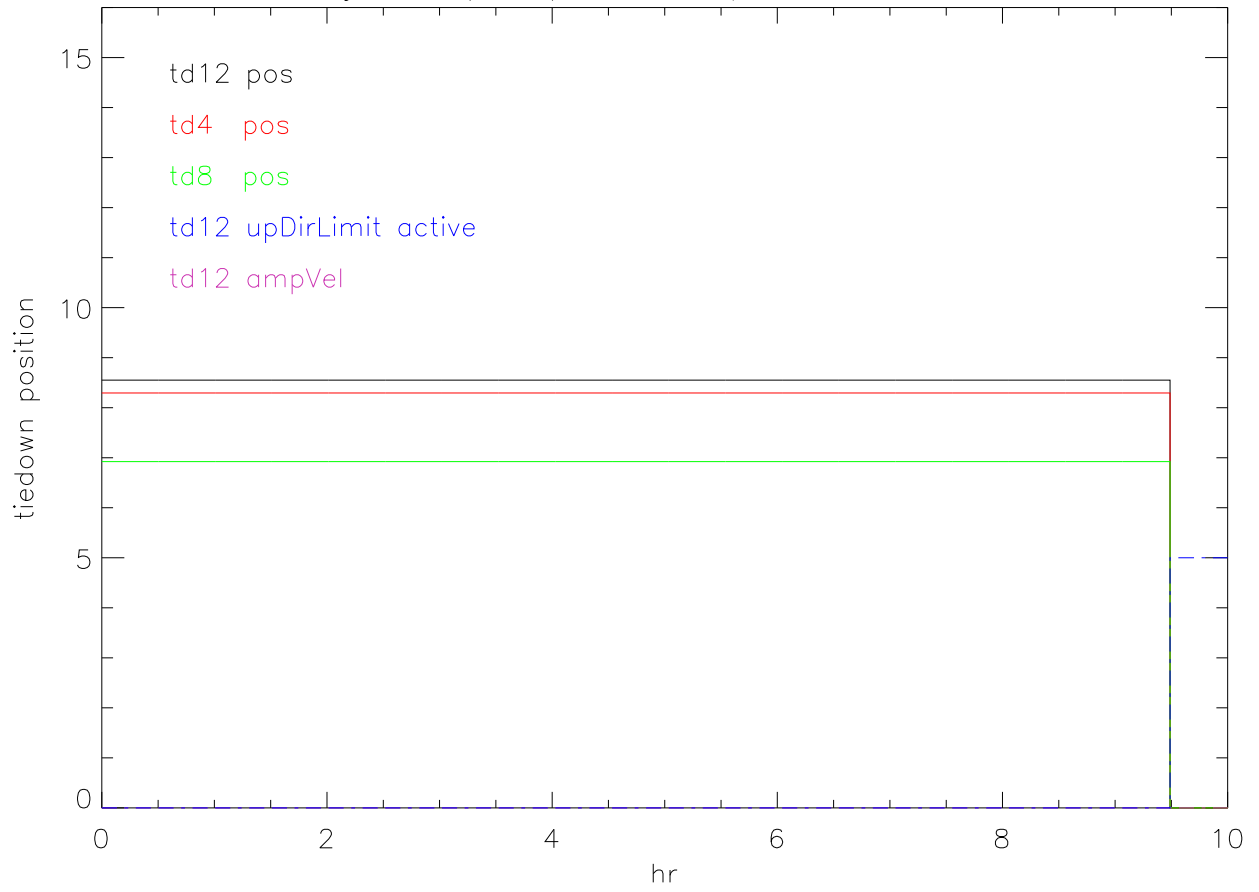

25jun05 (sat) tiedown positions vs time

platform height: corner 12 and average

26jun05 (sun) tiedown positions vs time

platform height: corner 12 and average

27jun05 (mon) tiedown positions vs time

platform height: corner 12 and average