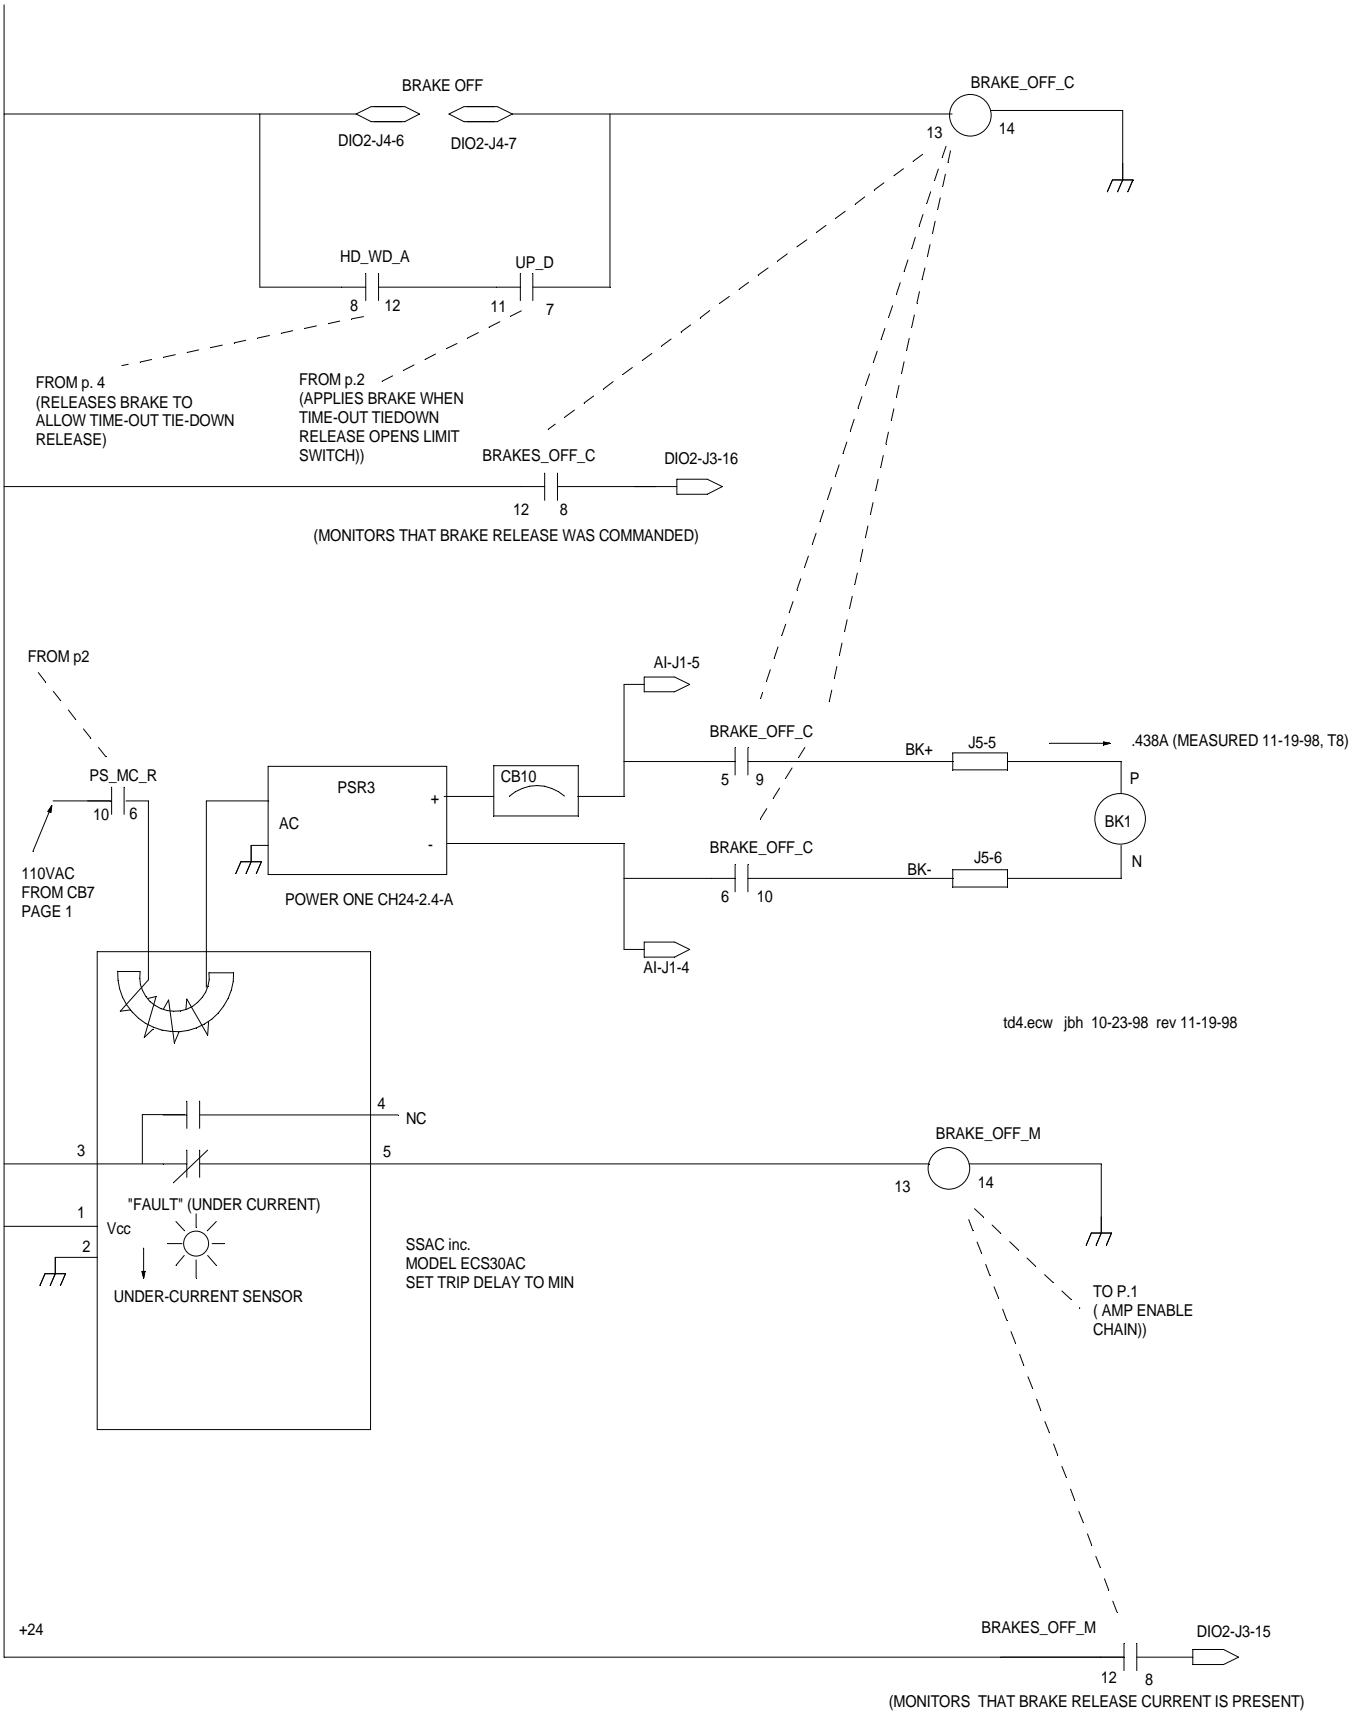

# TIE-DOWN CONTROL CABINET p4: BRAKES

+24

+24